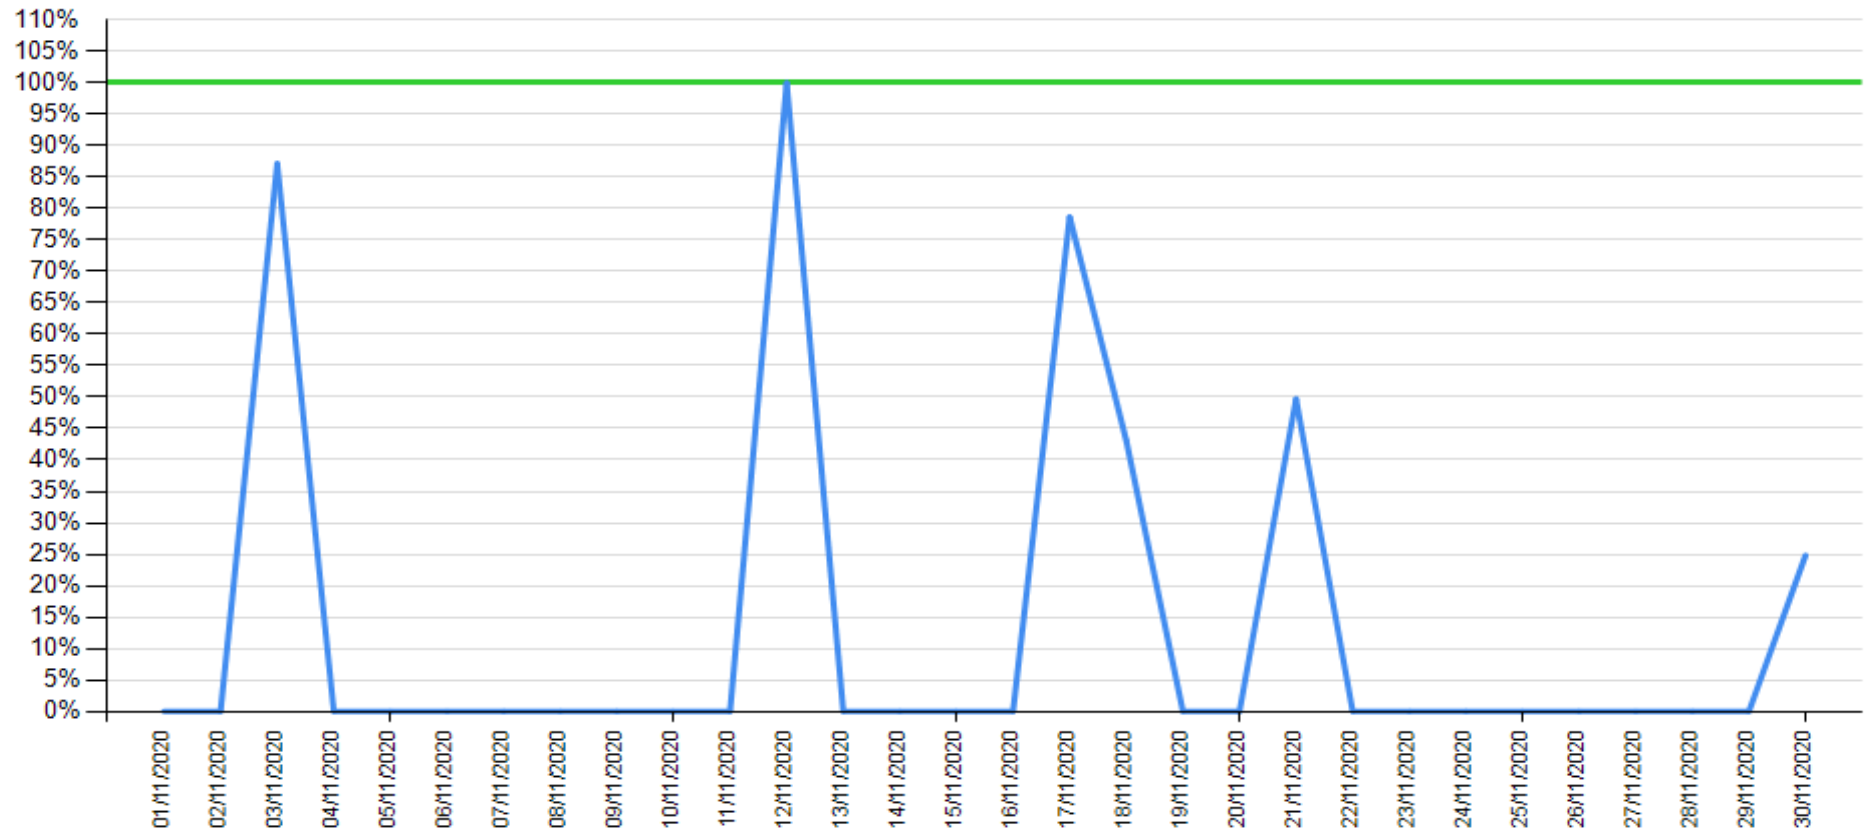

API error rate vs Intesa Sanpaolo online channels

Account list as of November 2020

— API error rate

— Intesa Sanpaolo channels error rate