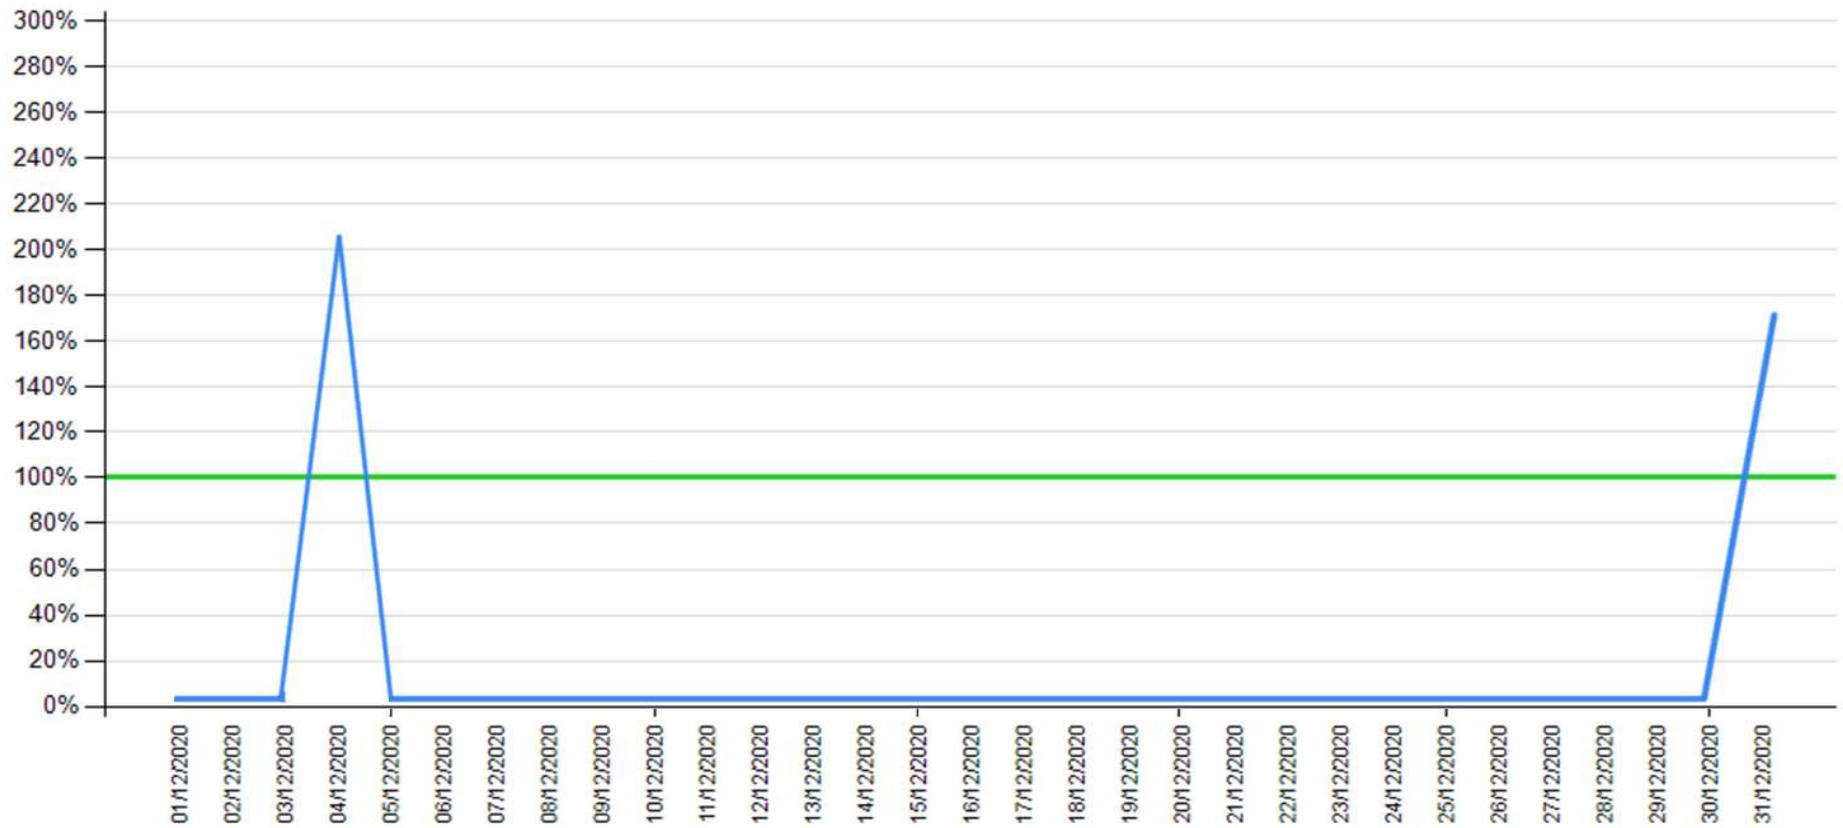

API error rate vs Intesa Sanpaolo online channels

Payment as of December 2020

— API error rate

— Intesa Sanpaolo channels error rate