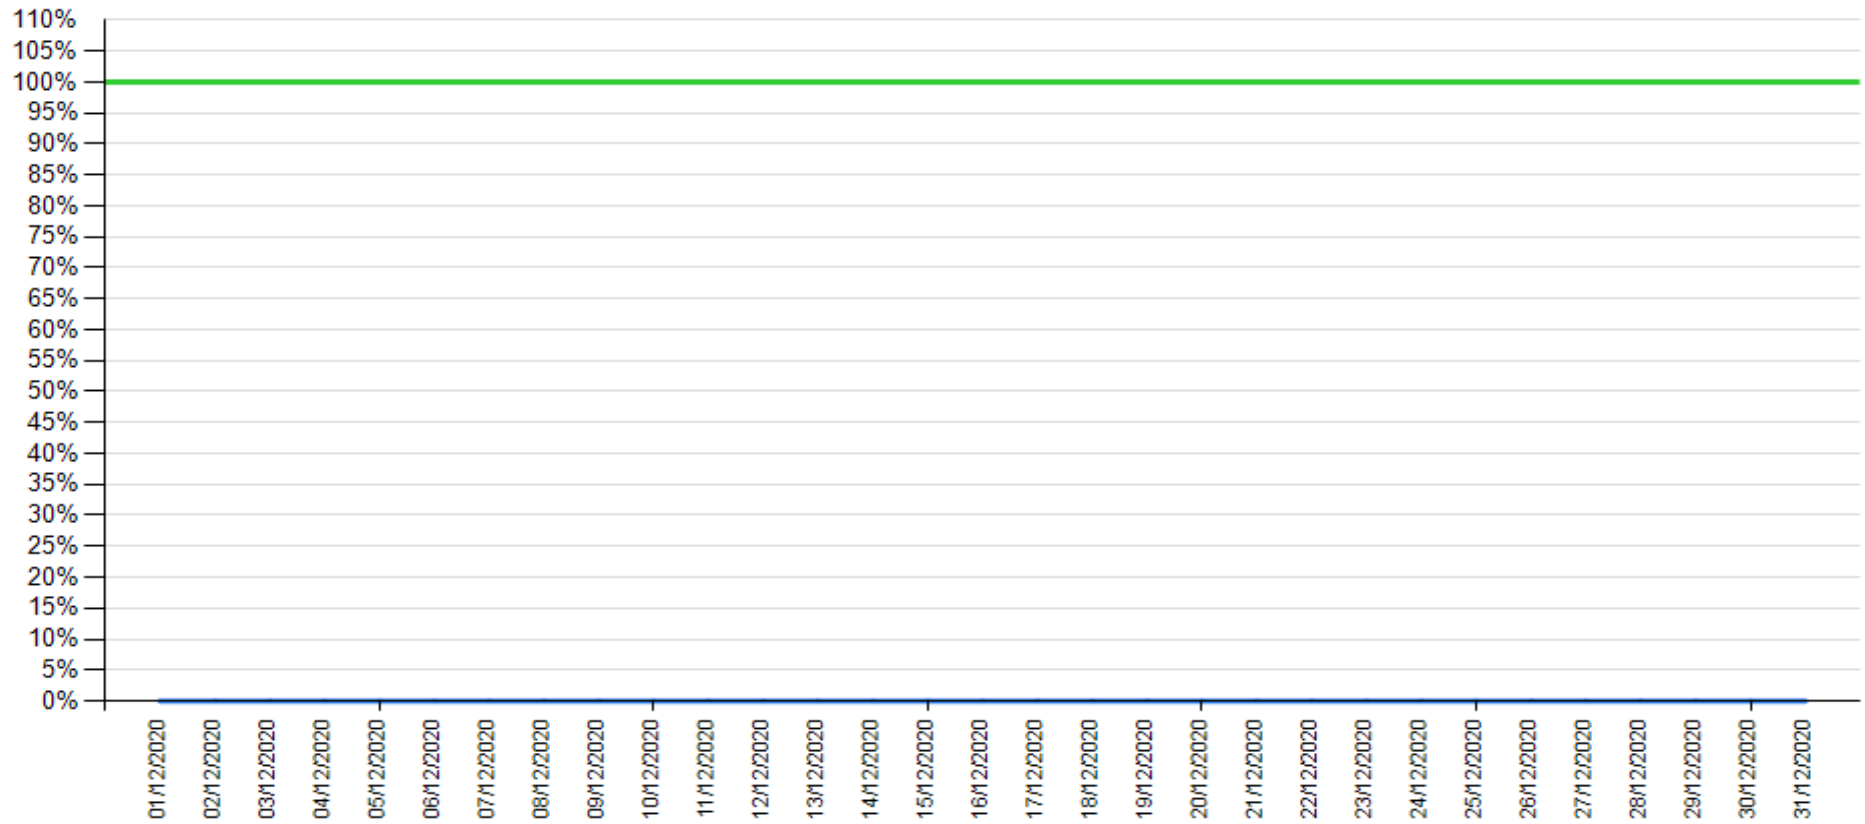

API error rate vs Intesa Sanpaolo online channels

Fund Check as of December 2020

— API error rate

— Intesa Sanpaolo channels error rate