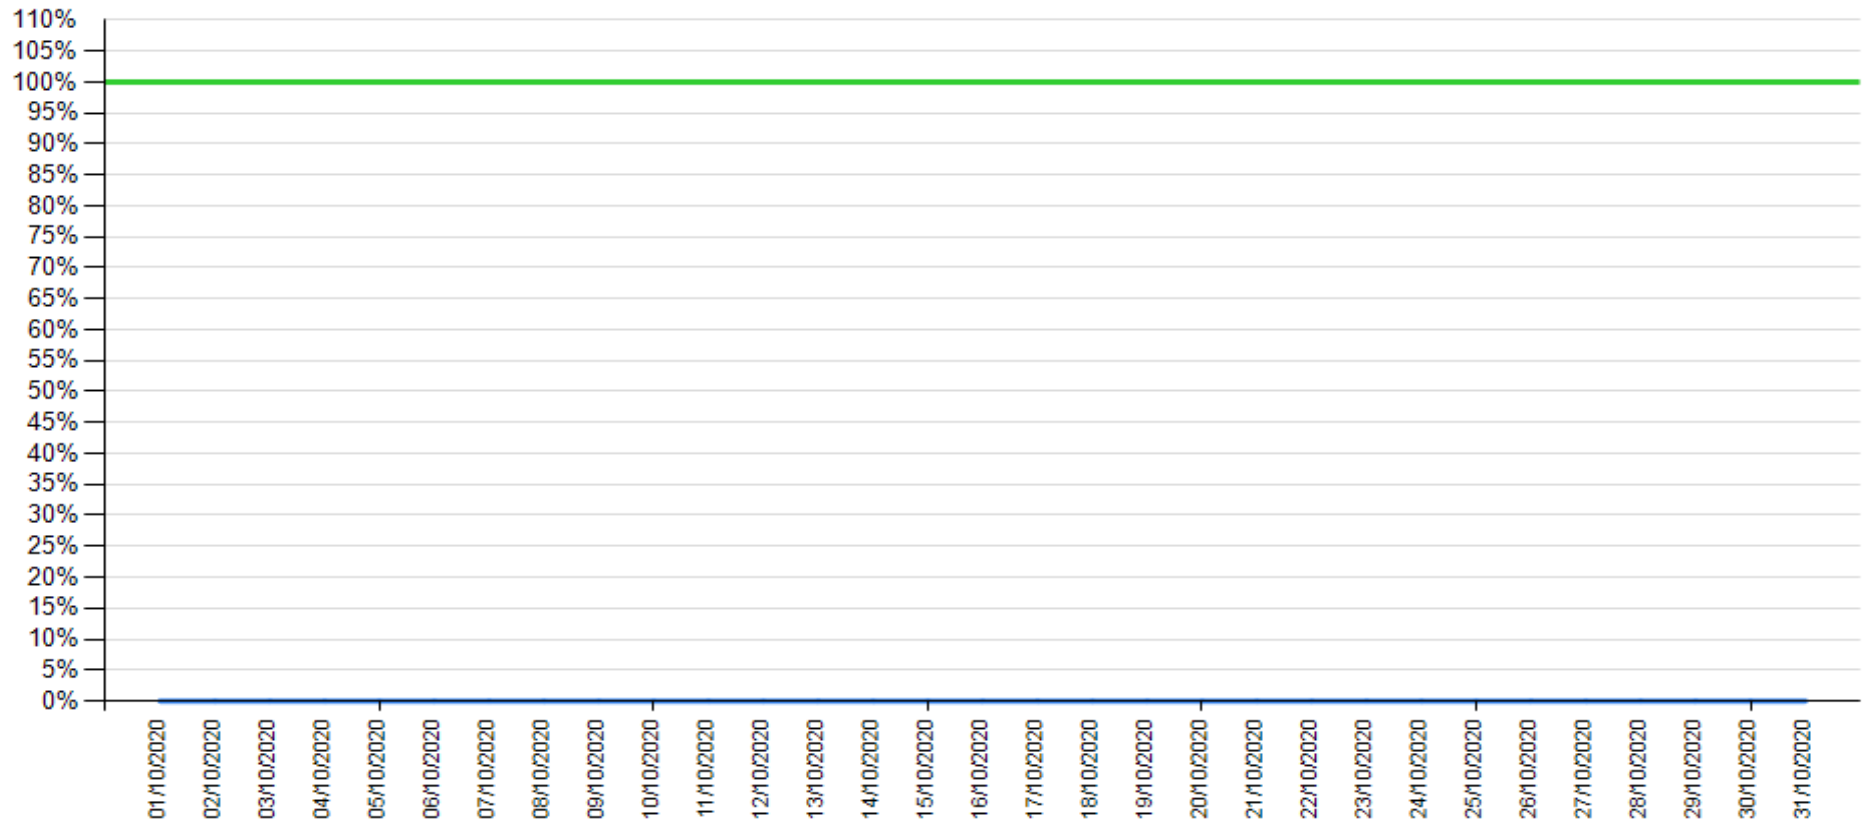

API error rate vs Intesa Sanpaolo online channels

Fund Check as of October 2020

— API error rate

— Intesa Sanpaolo channels error rate