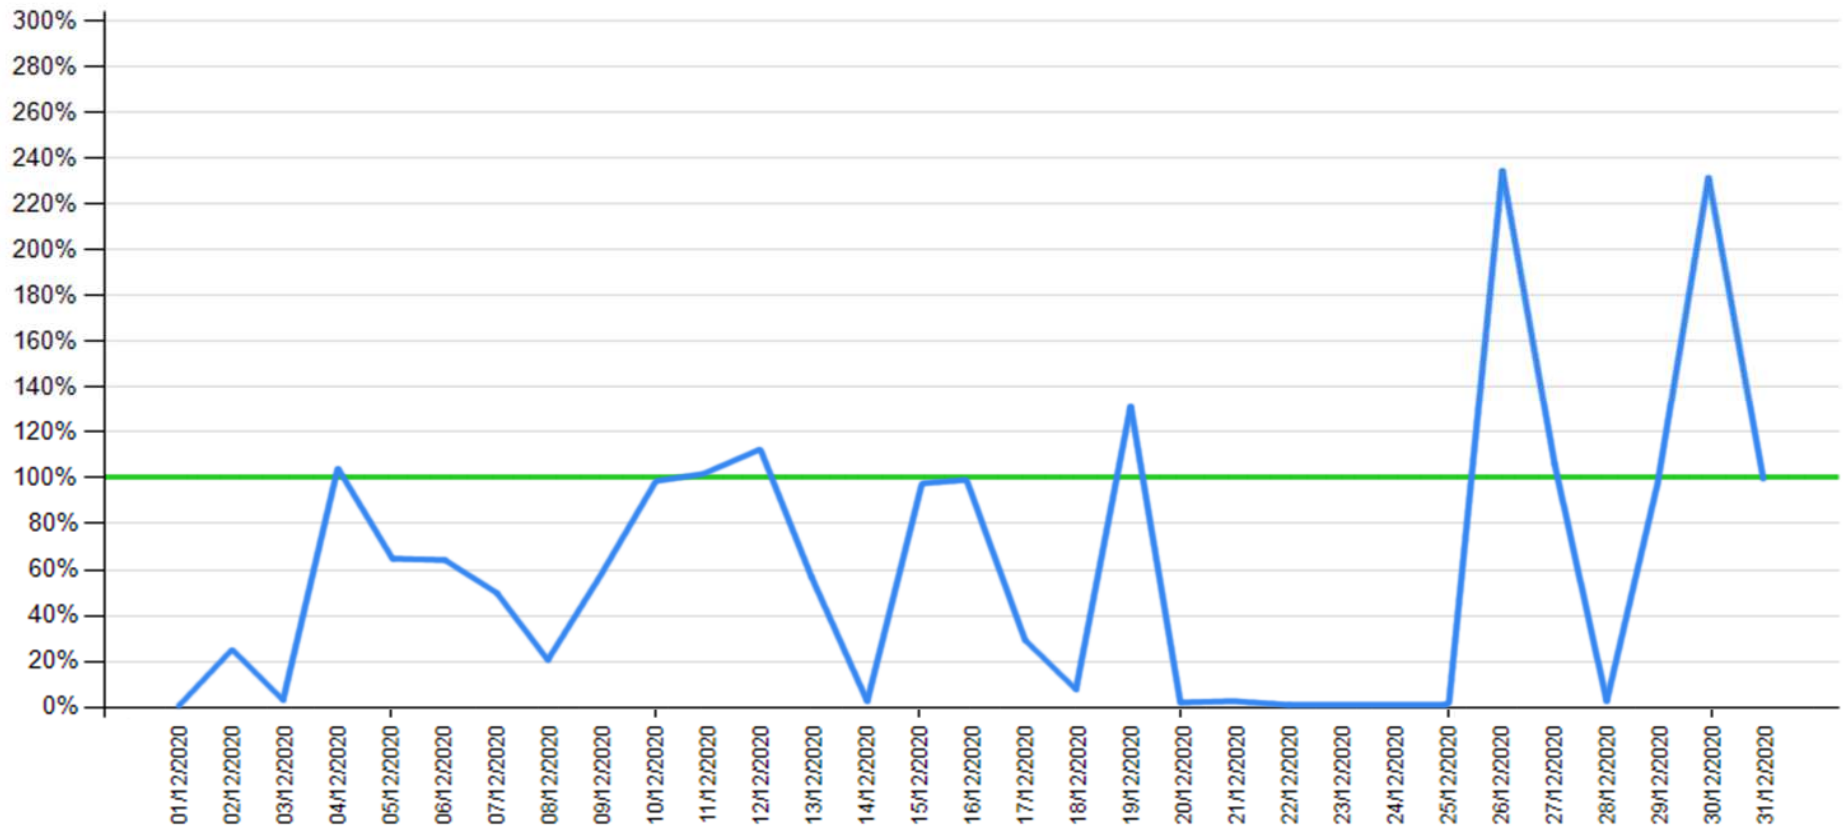

API error rate vs Intesa Sanpaolo online channels

Balance as of December 2020

— API error rate

— Intesa Sanpaolo channels error rate