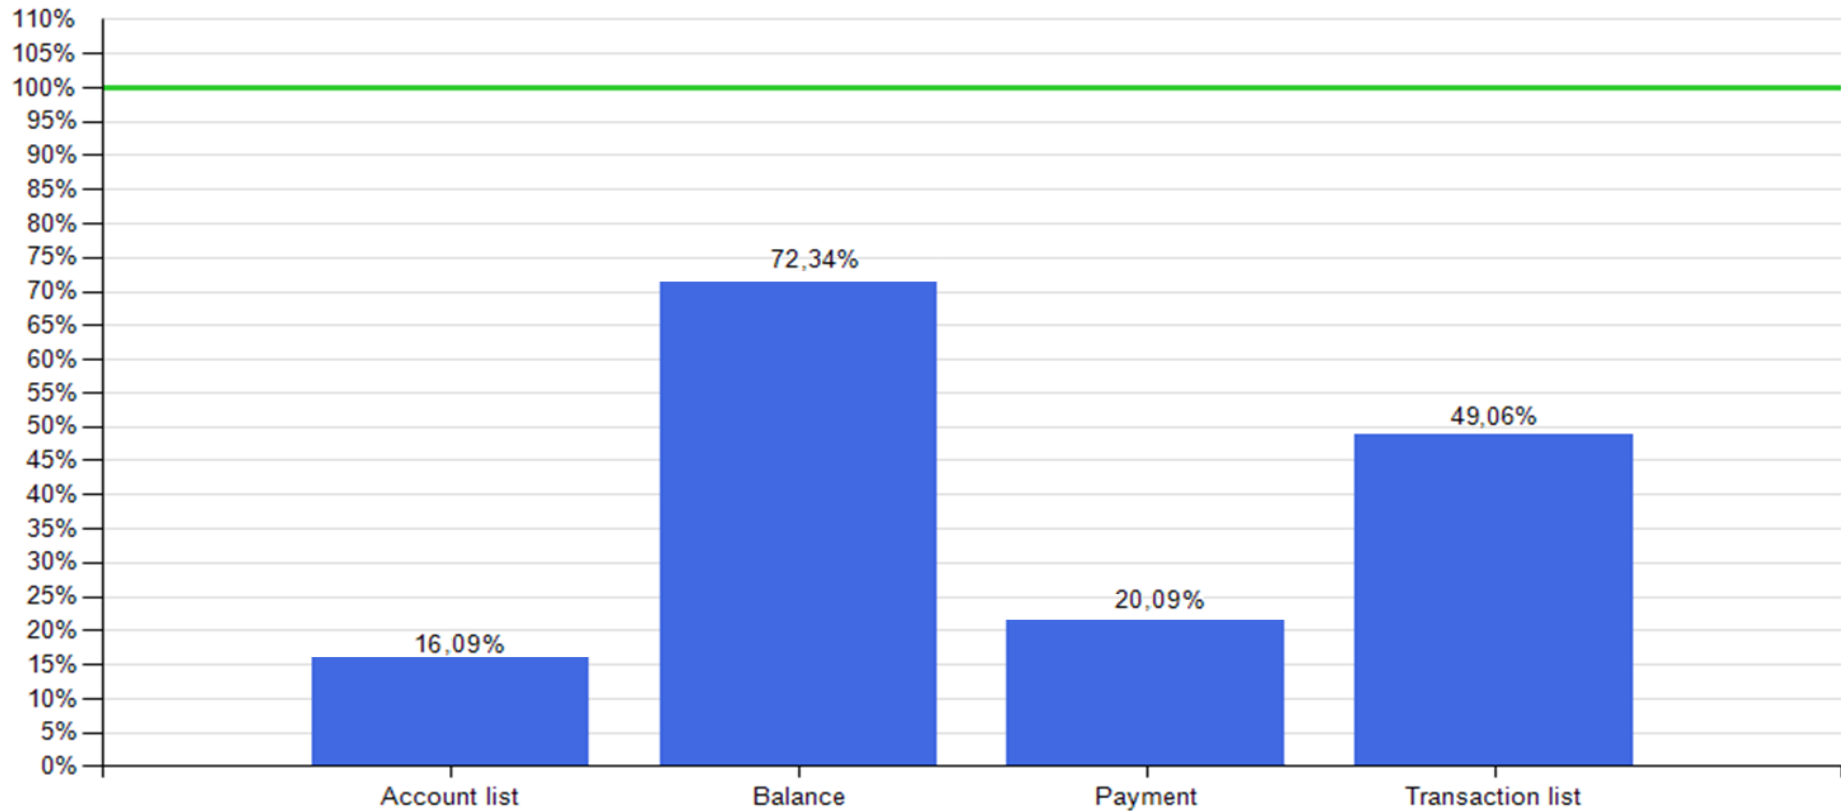

## API error rate vs Intesa Sanpaolo online channels

Reference period: October 2020, November 2020, December 2020

API error rate

Intesa Sanpaolo channels error rate

API normalized error rate exceeds Intesa Sanpaolo online channels normalized error rate

# API error rate vs Intesa Sanpaolo online channels

Account list as of October 2020

API error rate

Intesa Sanpaolo channels error rate