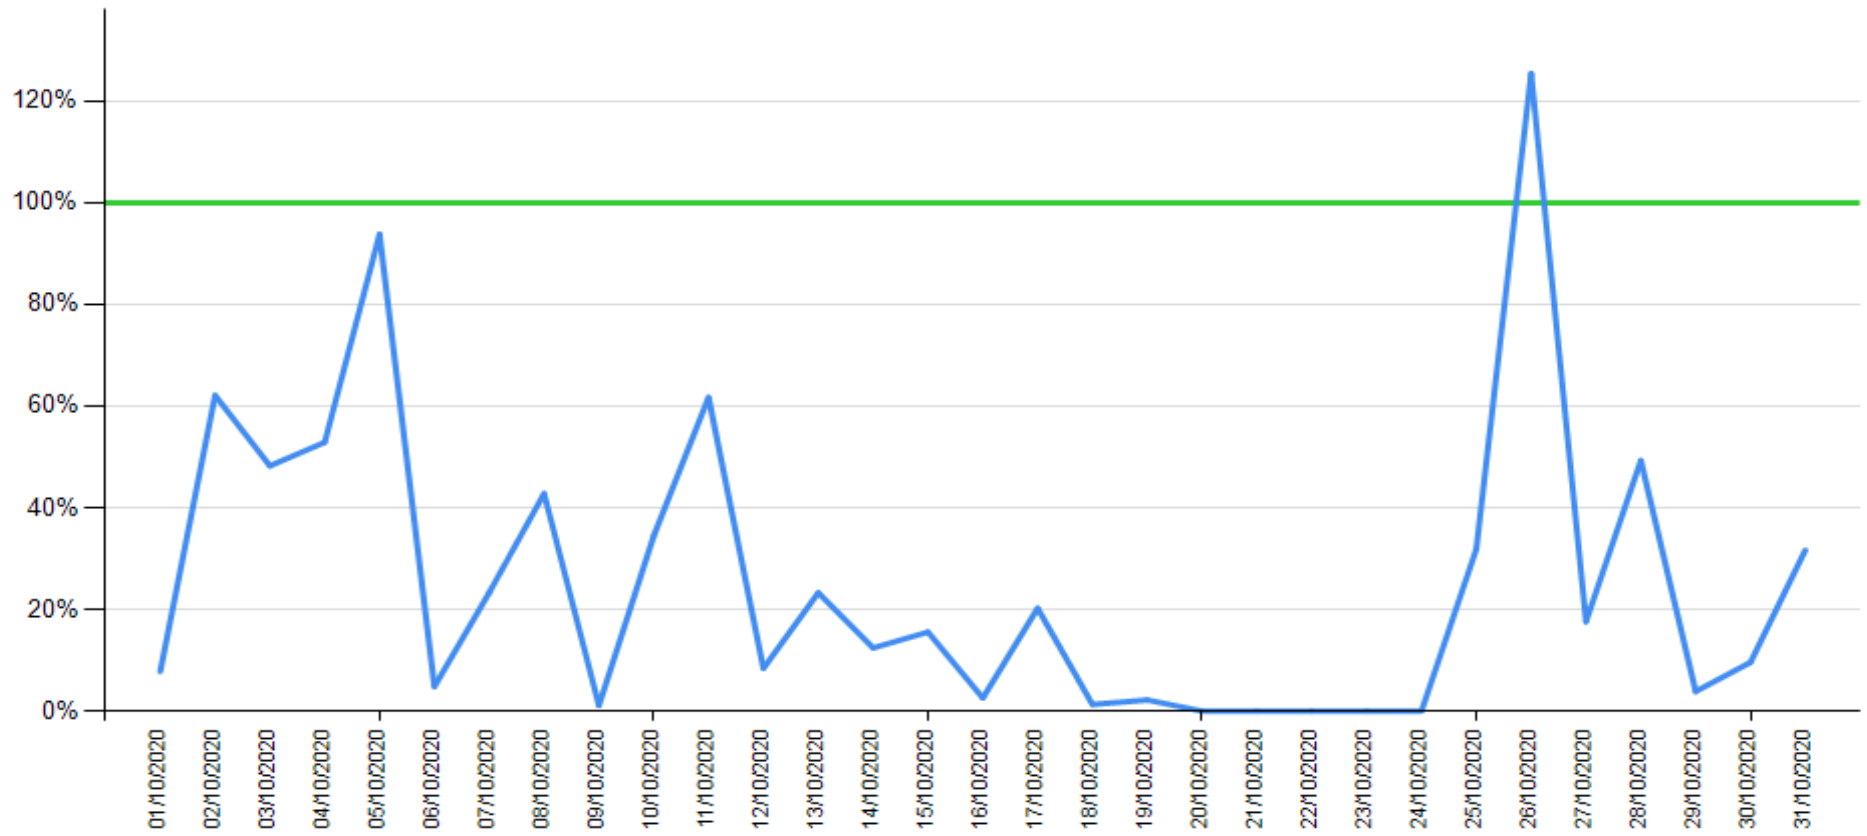

API error rate vs Intesa Sanpaolo online channels

Transaction list as of October 2020

— API error rate

— Intesa Sanpaolo channels error rate