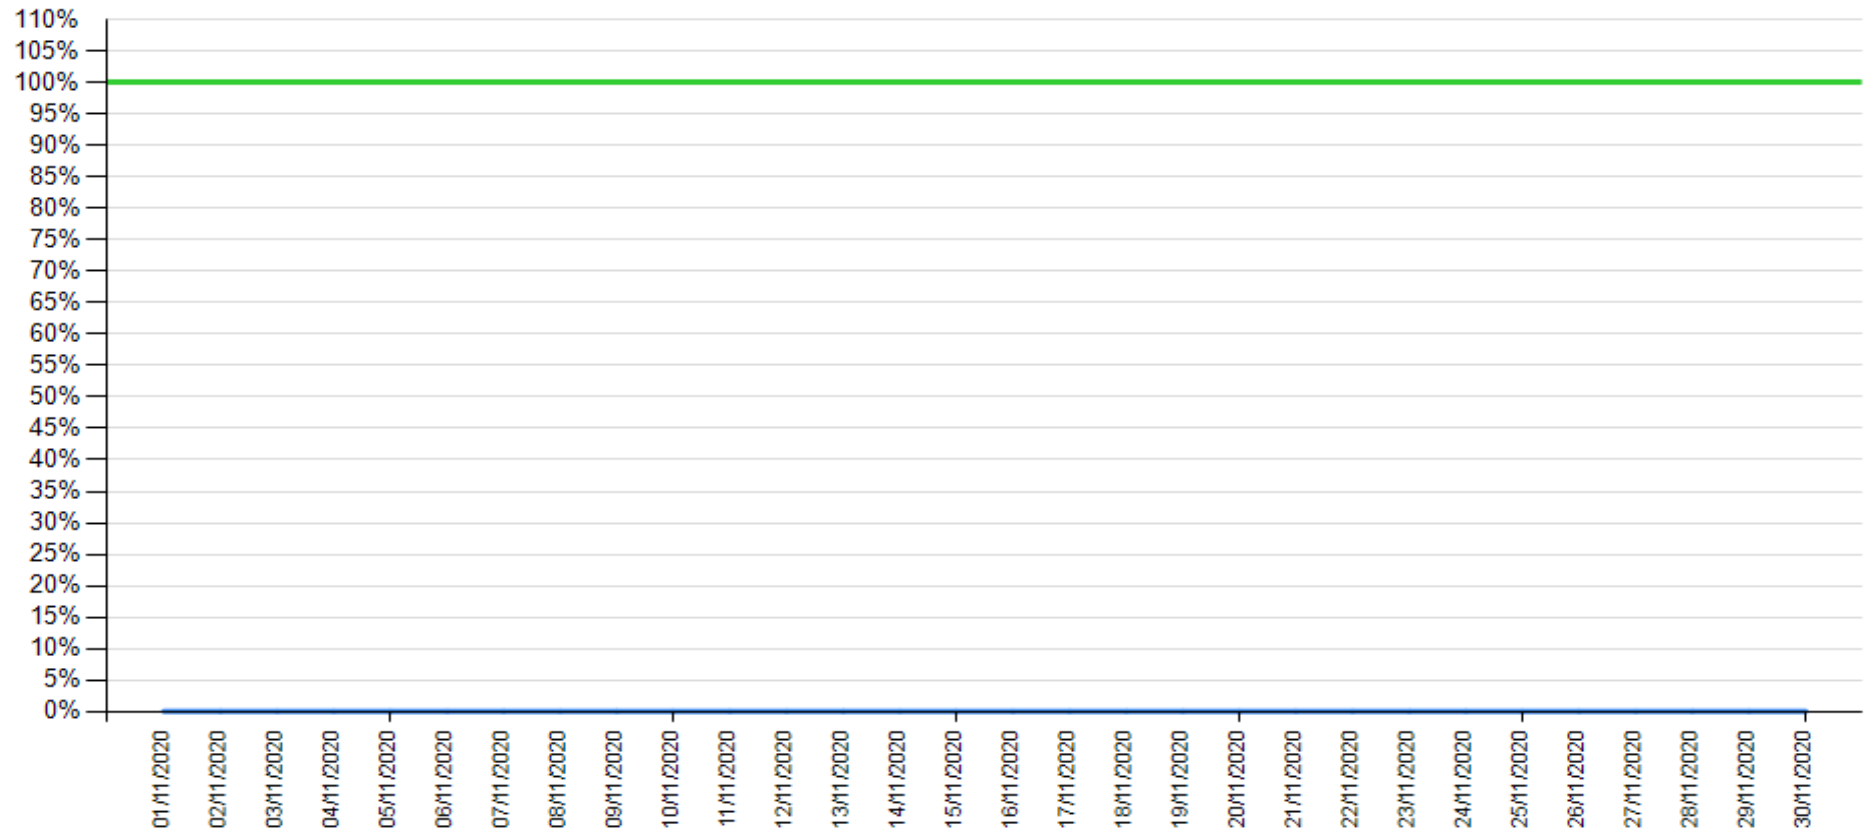

API error rate vs Intesa Sanpaolo online channels

Fund Check as of November 2020

API error rate

Intesa Sanpaolo channels error rate