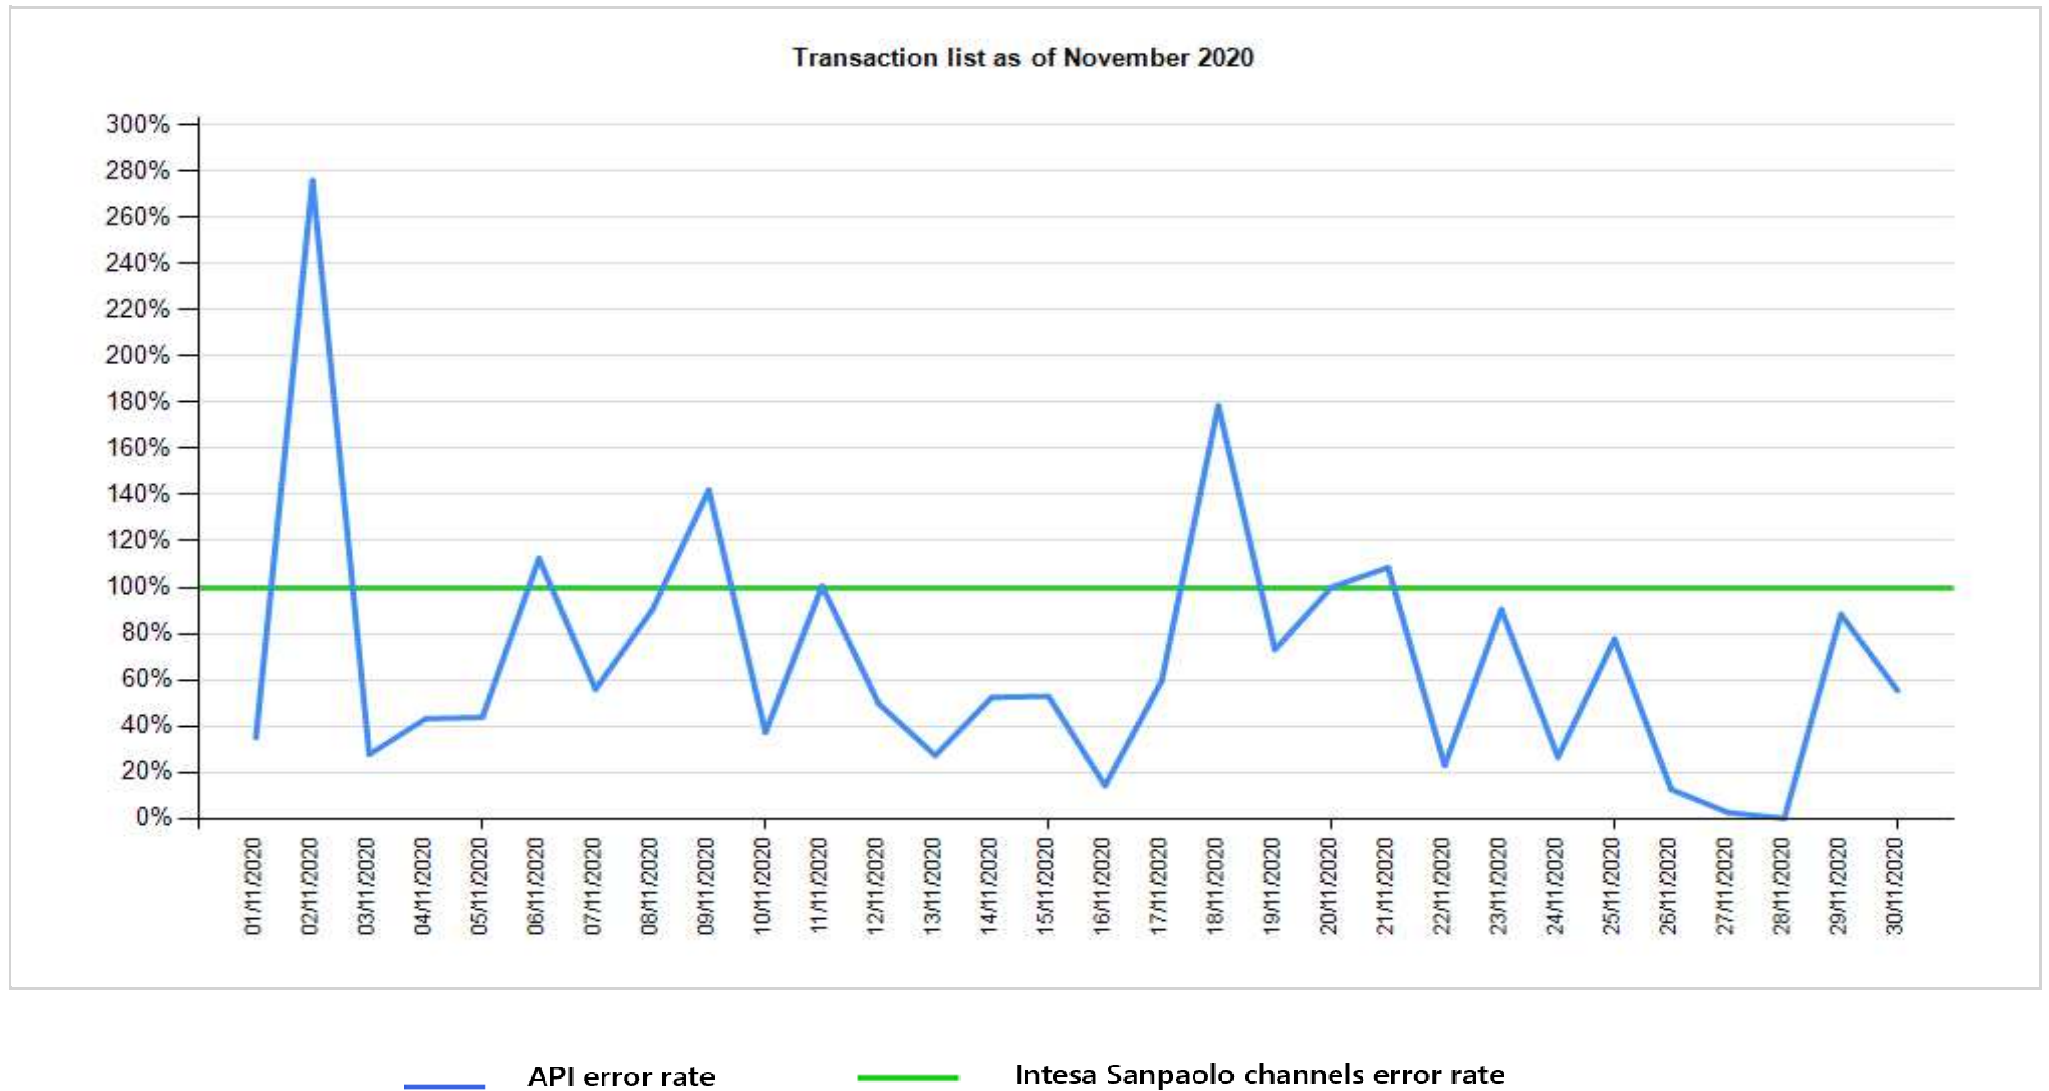

API error rate vs Intesa Sanpaolo online channels