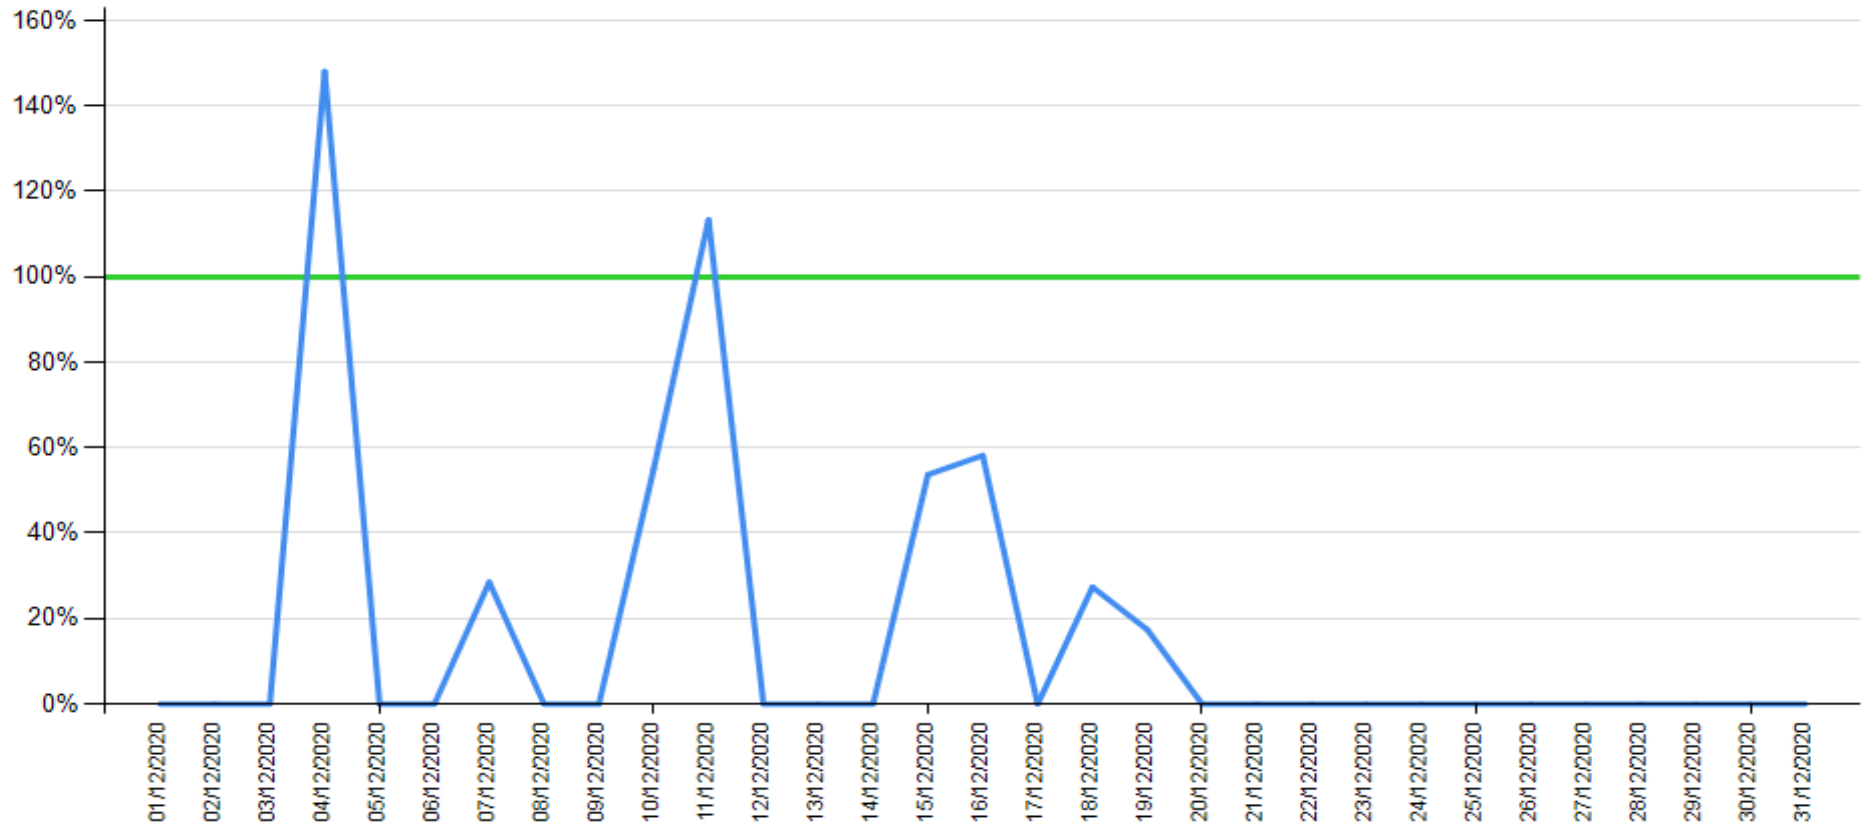

API error rate vs Intesa Sanpaolo online channels

Account list as of December 2020

— API error rate

— Intesa Sanpaolo channels error rate