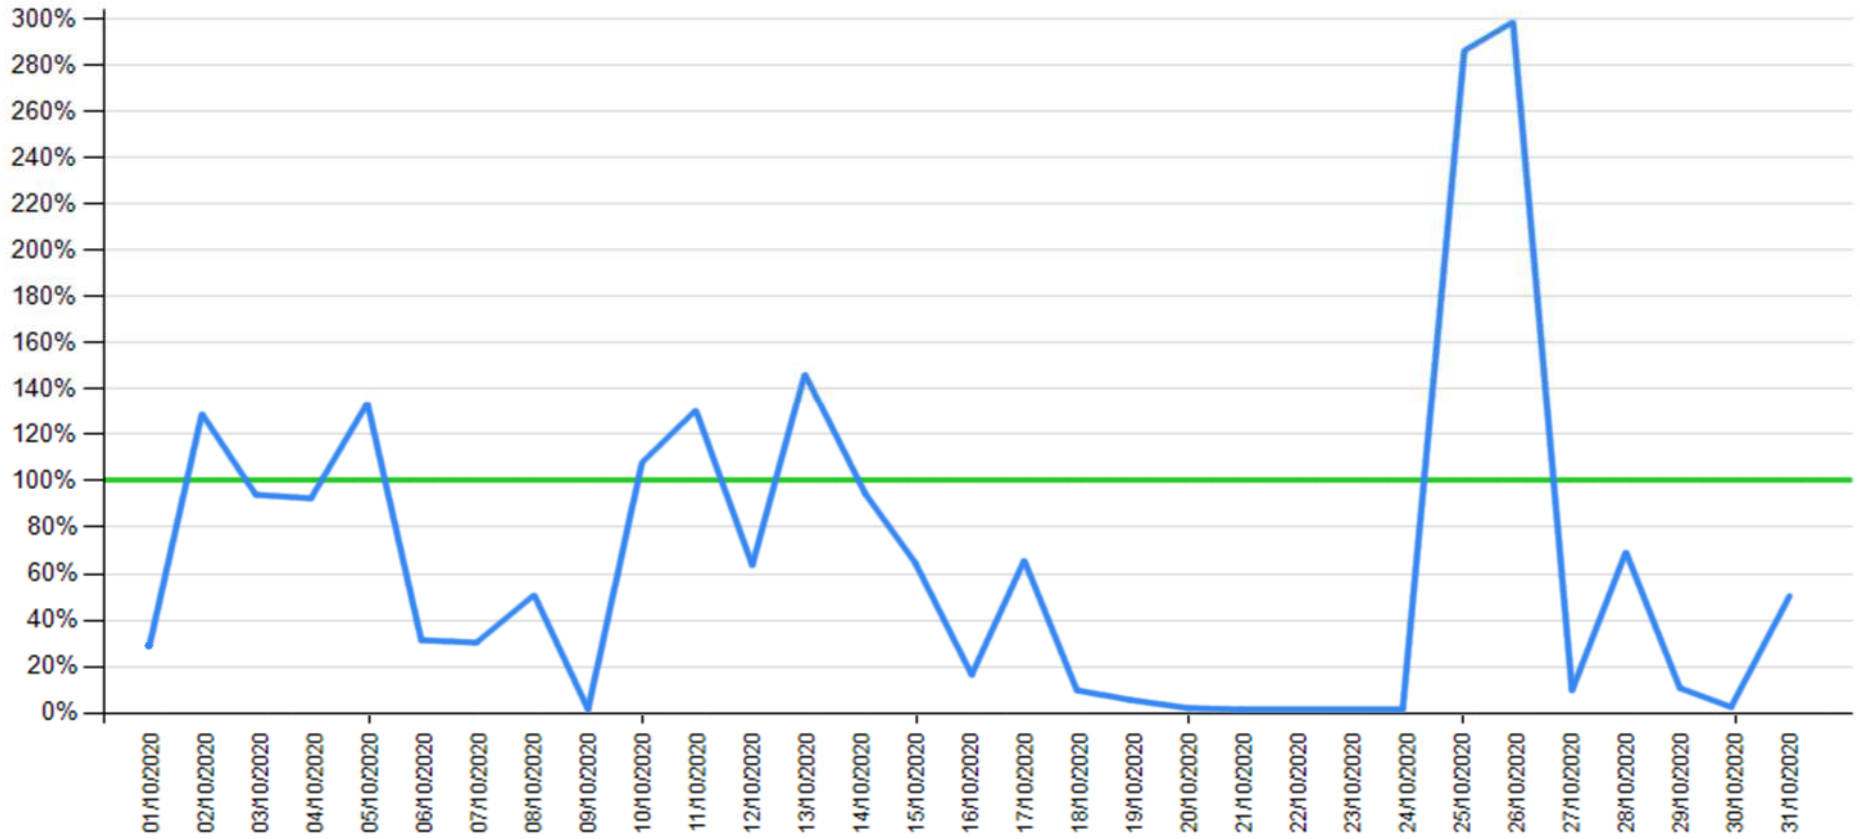

API error rate vs Intesa Sanpaolo online channels

Balance as of October 2020

— API error rate

— Intesa Sanpaolo channels error rate