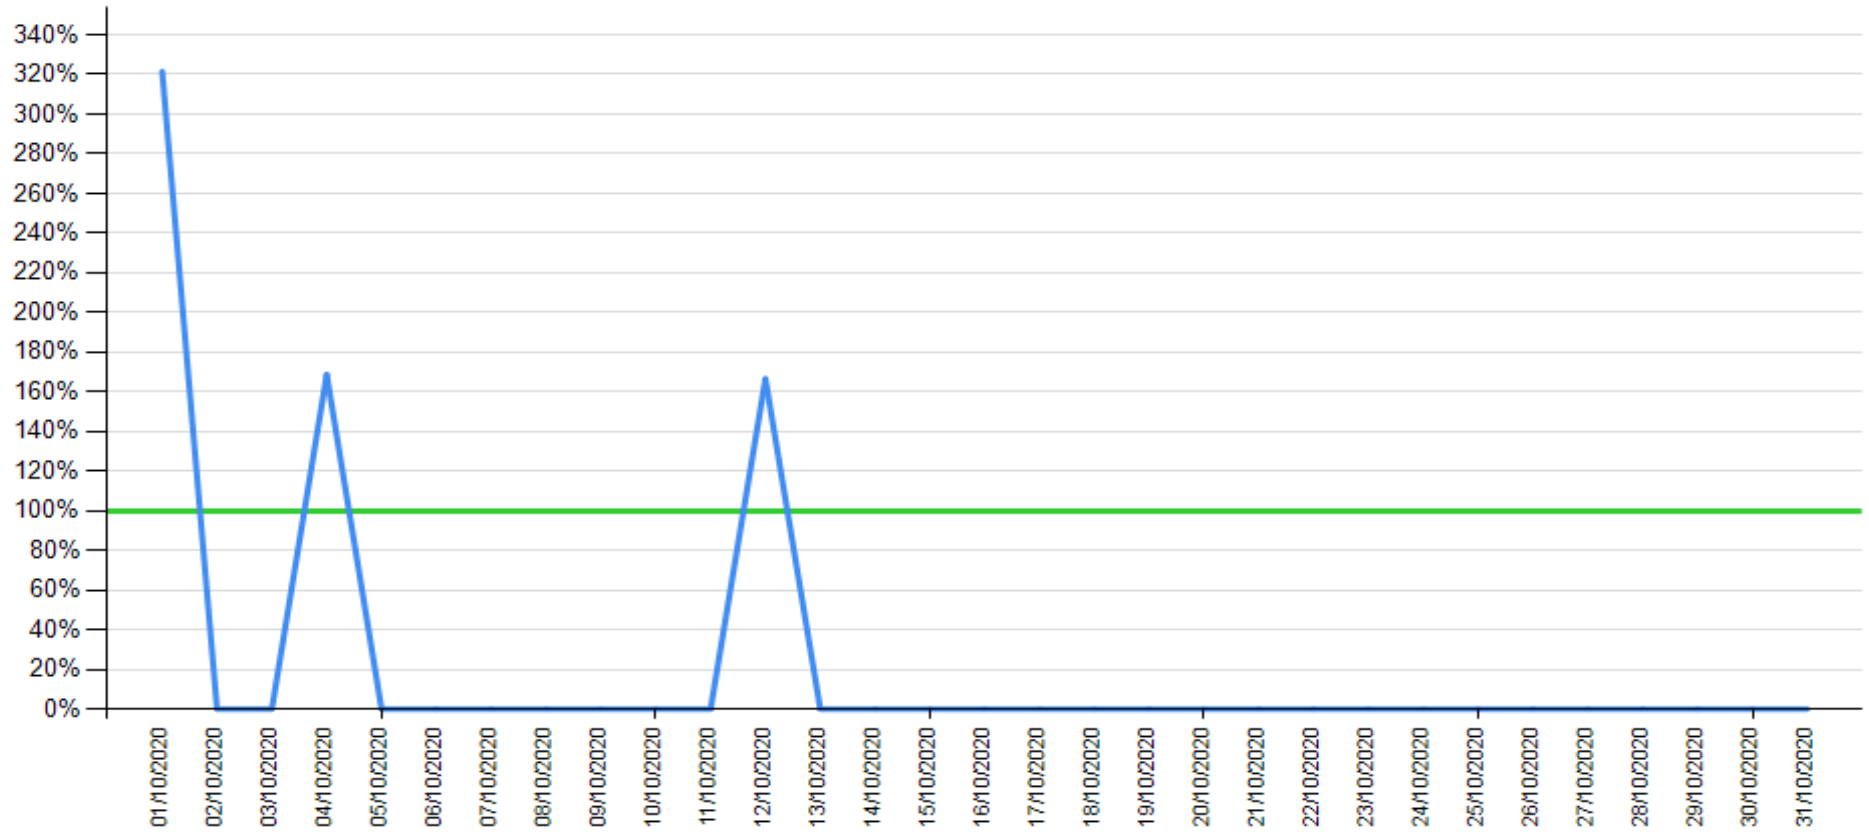

API error rate vs Intesa Sanpaolo online channels

Payment as of October 2020

— API error rate

— Intesa Sanpaolo channels error rate