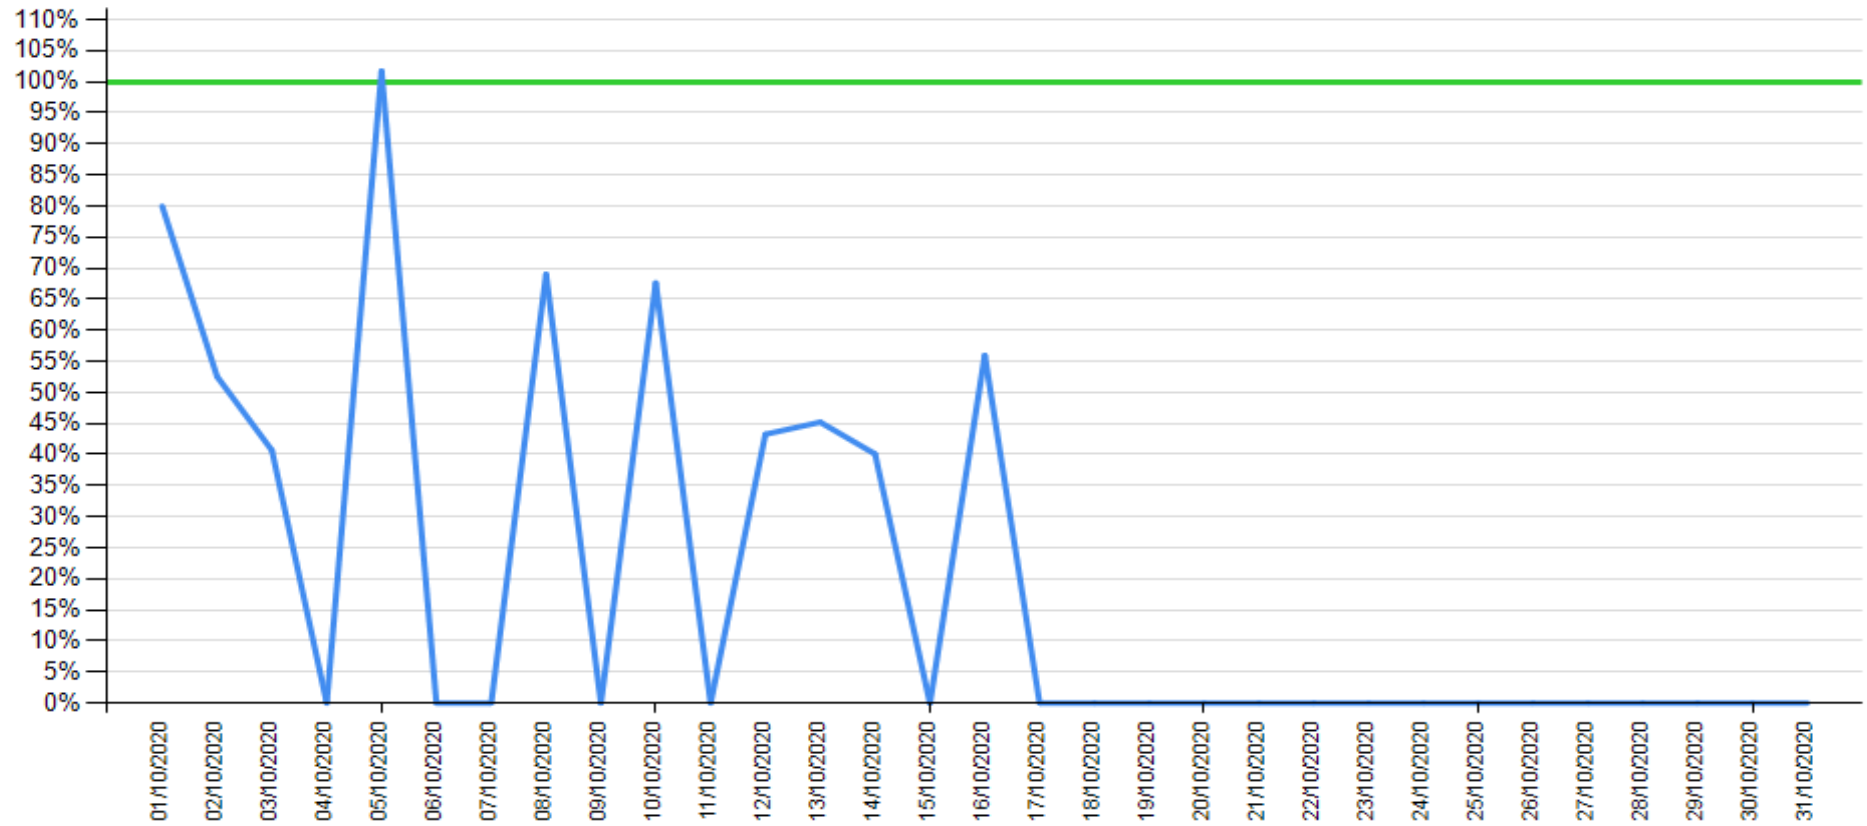

API error rate vs Intesa Sanpaolo online channels

Account list as of October 2020

API error rate

Intesa Sanpaolo channels error rate