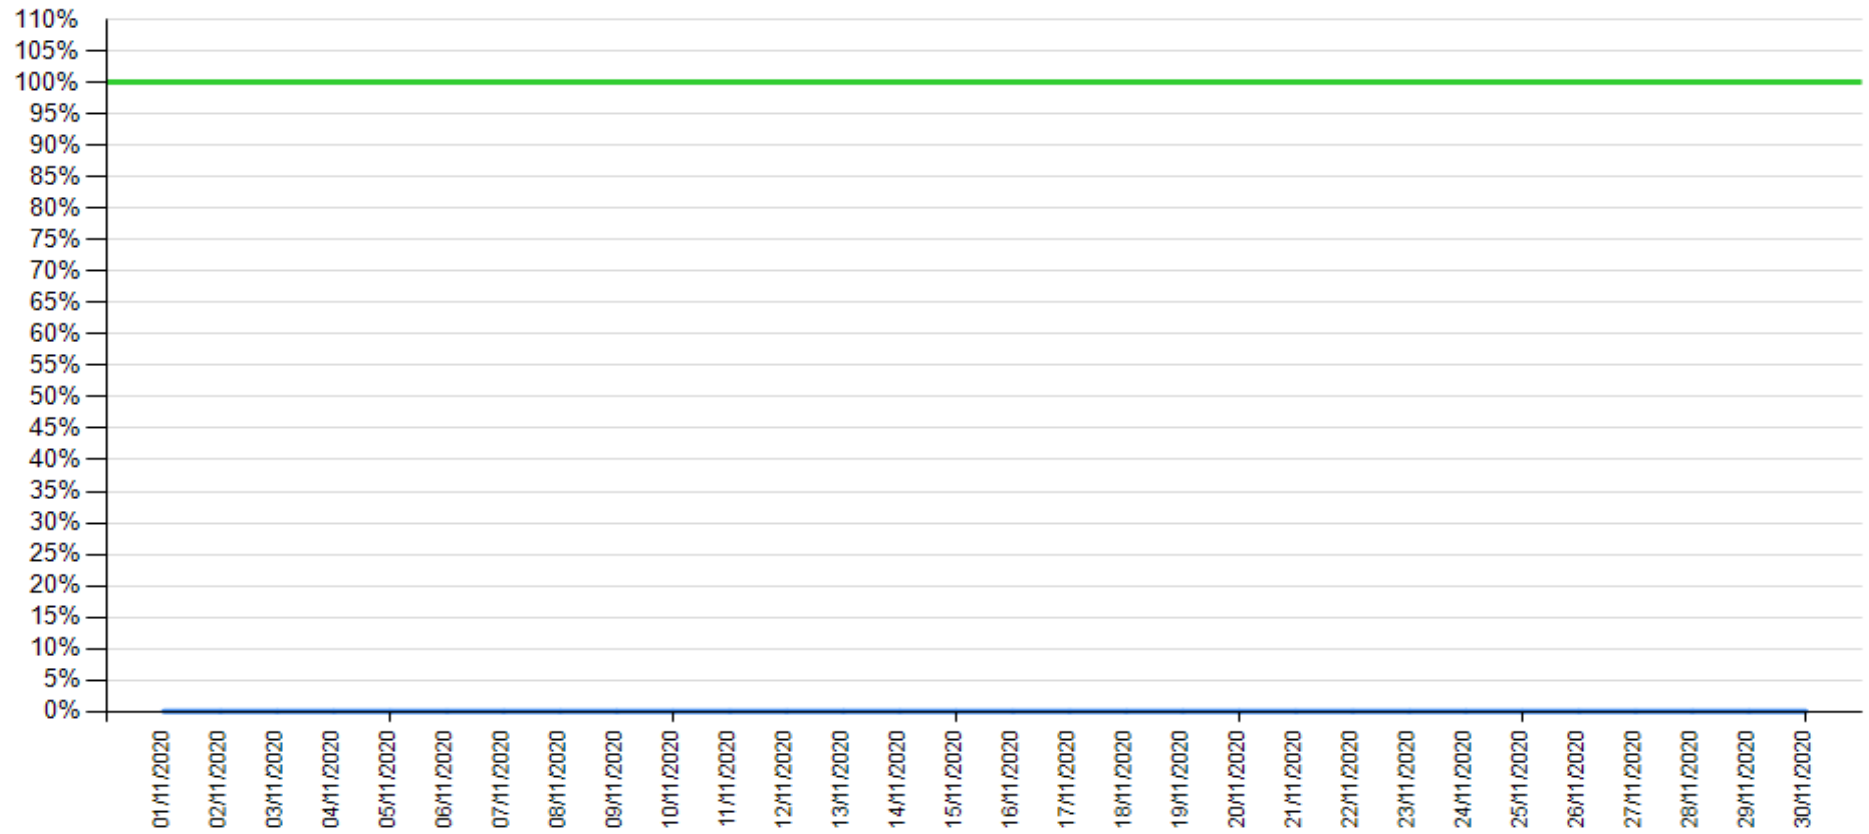

API error rate vs Intesa Sanpaolo online channels

Payment as of November 2020

API error rate

Intesa Sanpaolo channels error rate