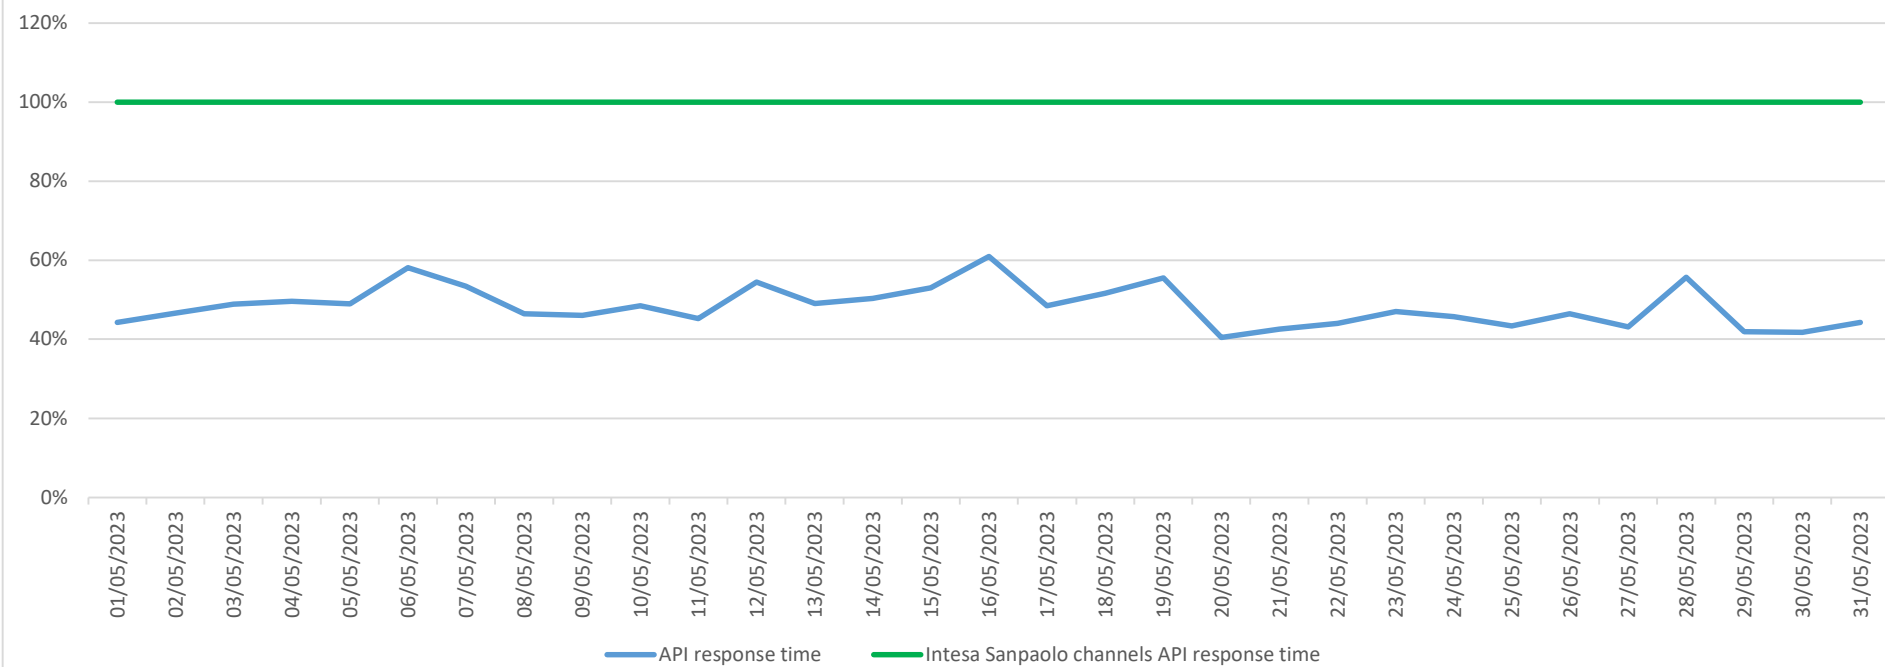

API response time vs Intesa Sanpaolo online channels

API response time vs Intesa Sanpaolo online channels

API response time vs Intesa Sanpaolo online channels

Account list as May 2023

API response time vs Intesa Sanpaolo online channels

Account list as June 2023

API response time vs Intesa Sanpaolo online channels

Balance as April 2023

API response time vs Intesa Sanpaolo online channels

API response time vs Intesa Sanpaolo online channels