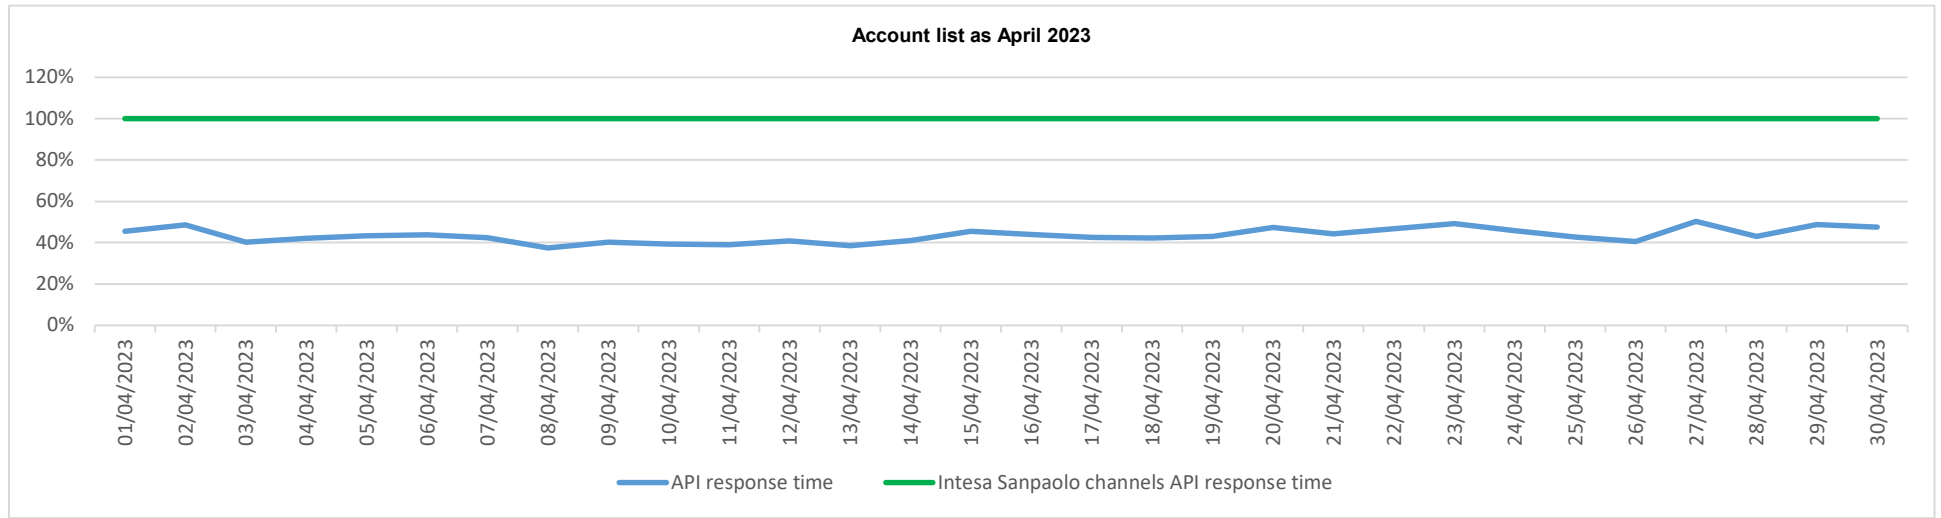

API response time vs Intesa Sanpaolo online channels

API response time vs Intesa Sanpaolo online channels

API response time vs Intesa Sanpaolo online channels

Account list as May 2023

API response time vs Intesa Sanpaolo online channels