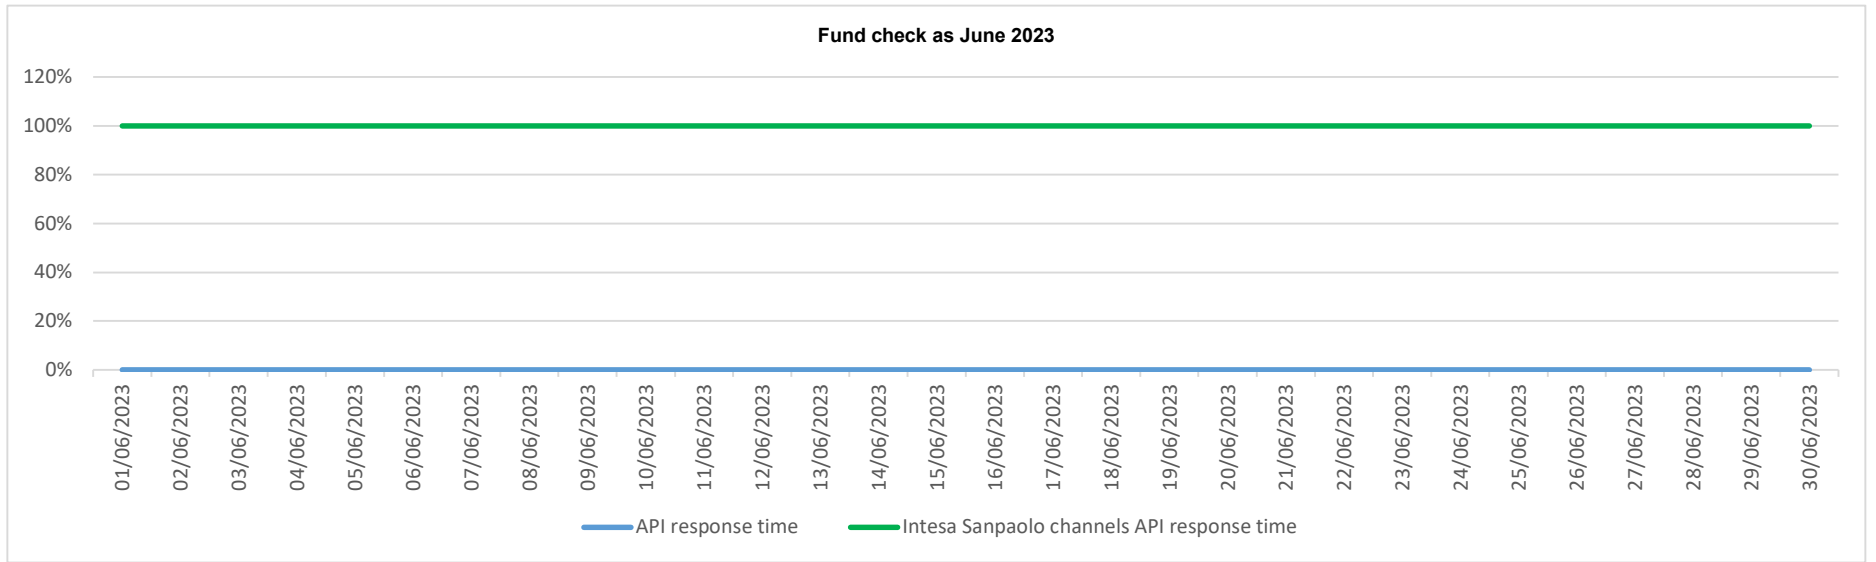

API response time vs Intesa Sanpaolo online channels