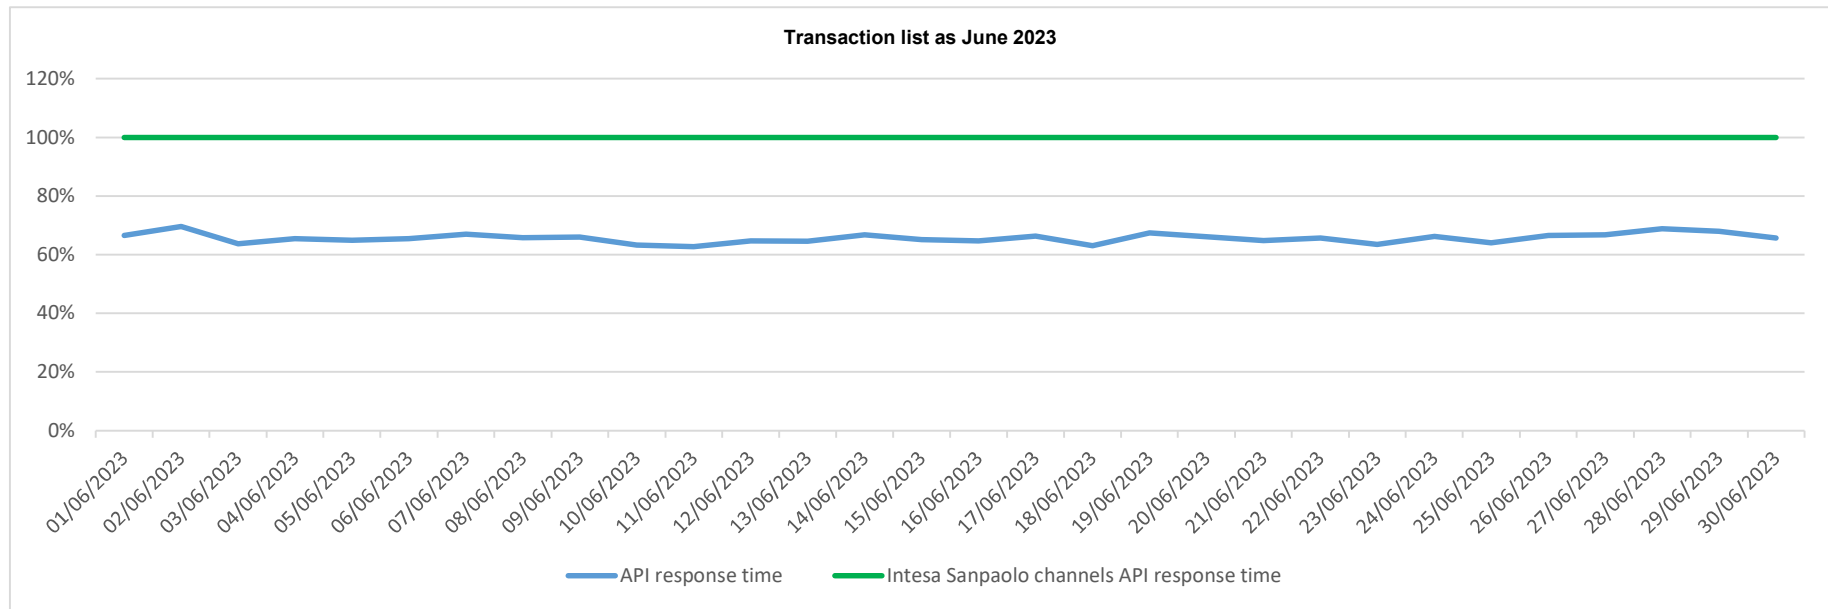

API response time vs Intesa Sanpaolo online channels