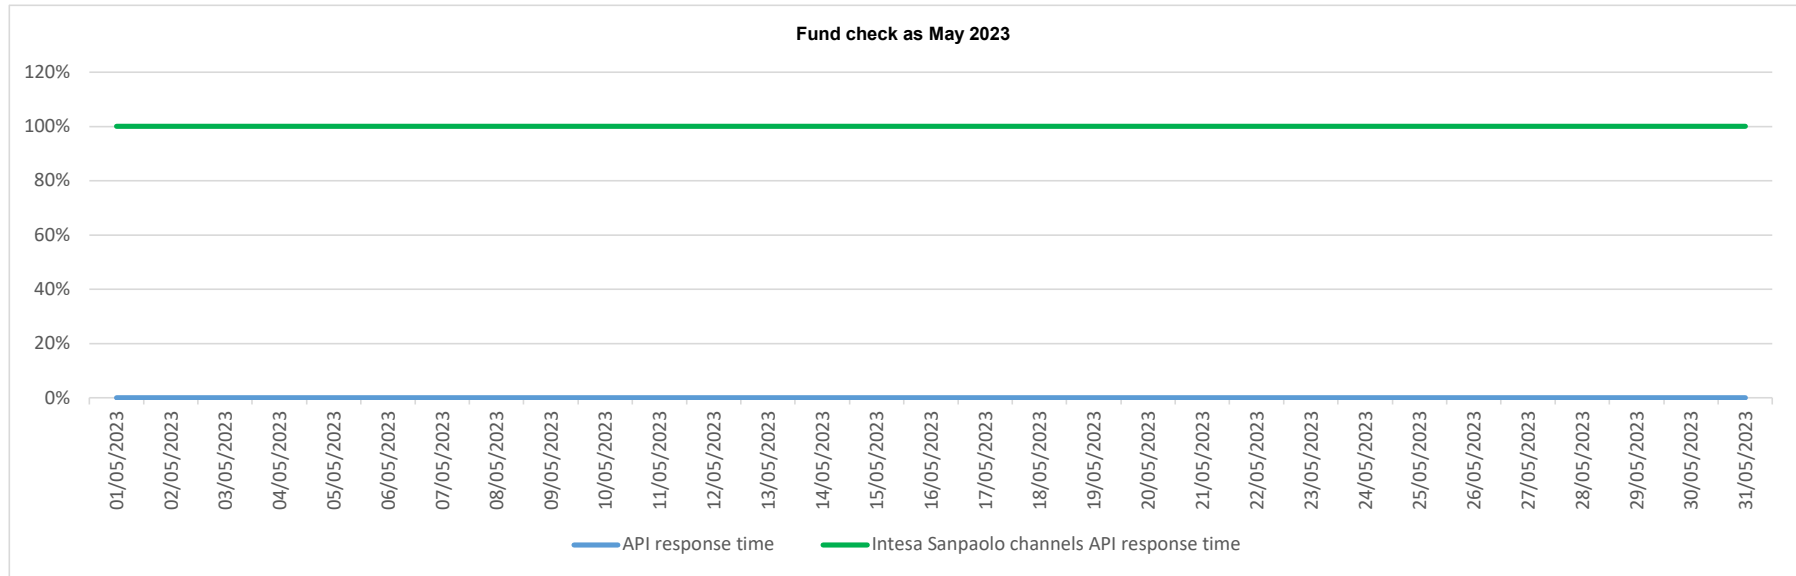

API response time vs Intesa Sanpaolo online channels