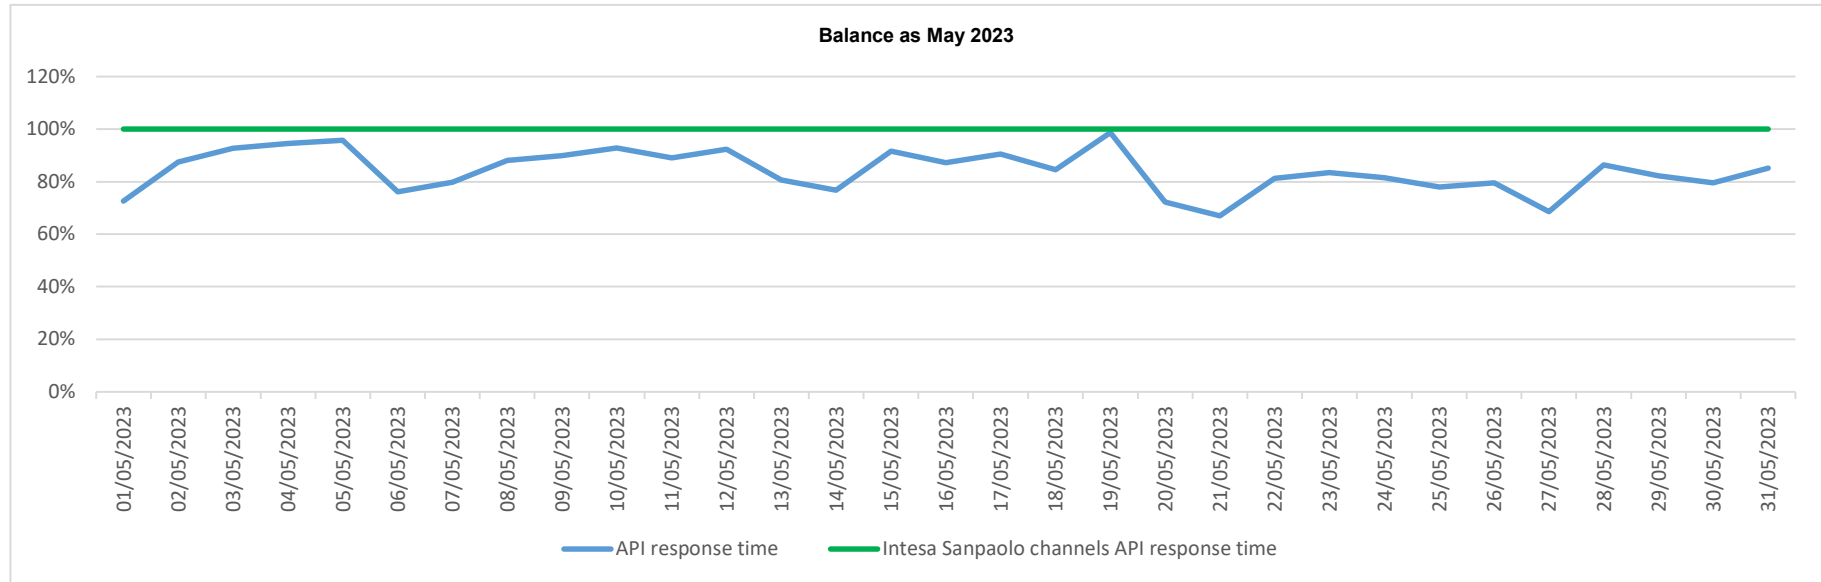

Account list as June 2023

API response time vs Intesa Sanpaolo online channels

Balance as April 2023

API response time vs Intesa Sanpaolo online channels

API response time vs Intesa Sanpaolo online channels