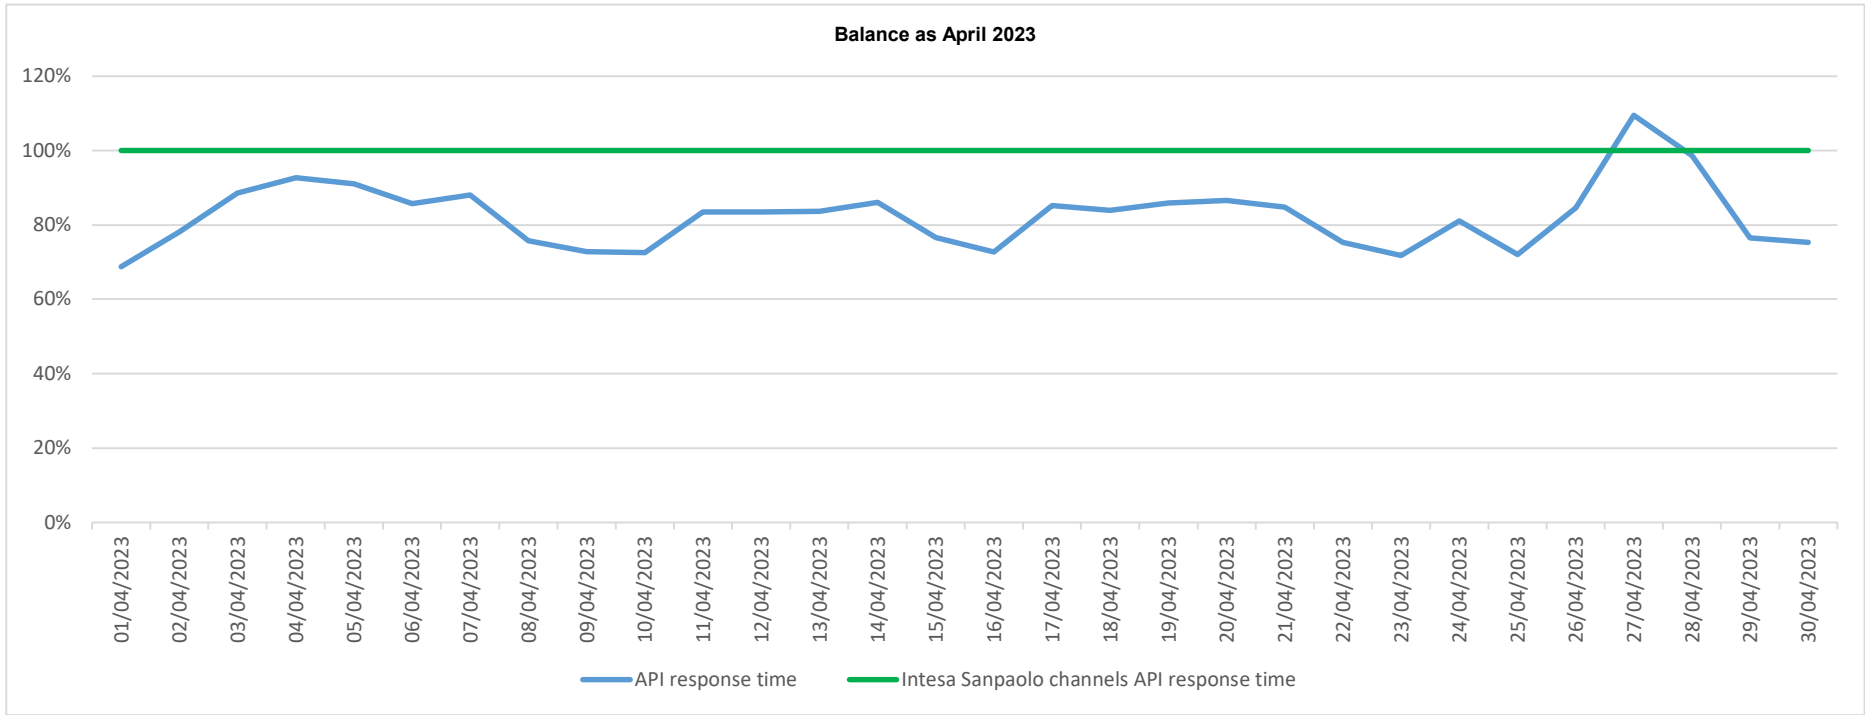

API response time vs Intesa Sanpaolo online channels

Balance as April 2023