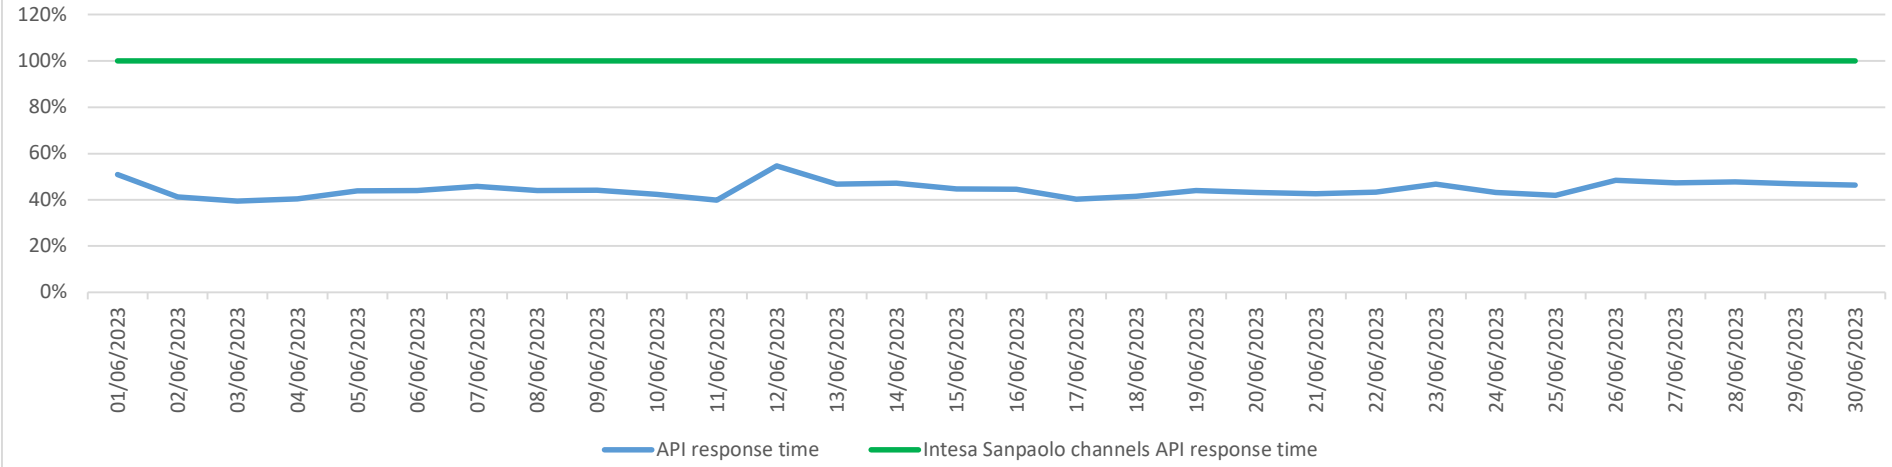

API response time vs Intesa Sanpaolo online channels

Account list as June 2023