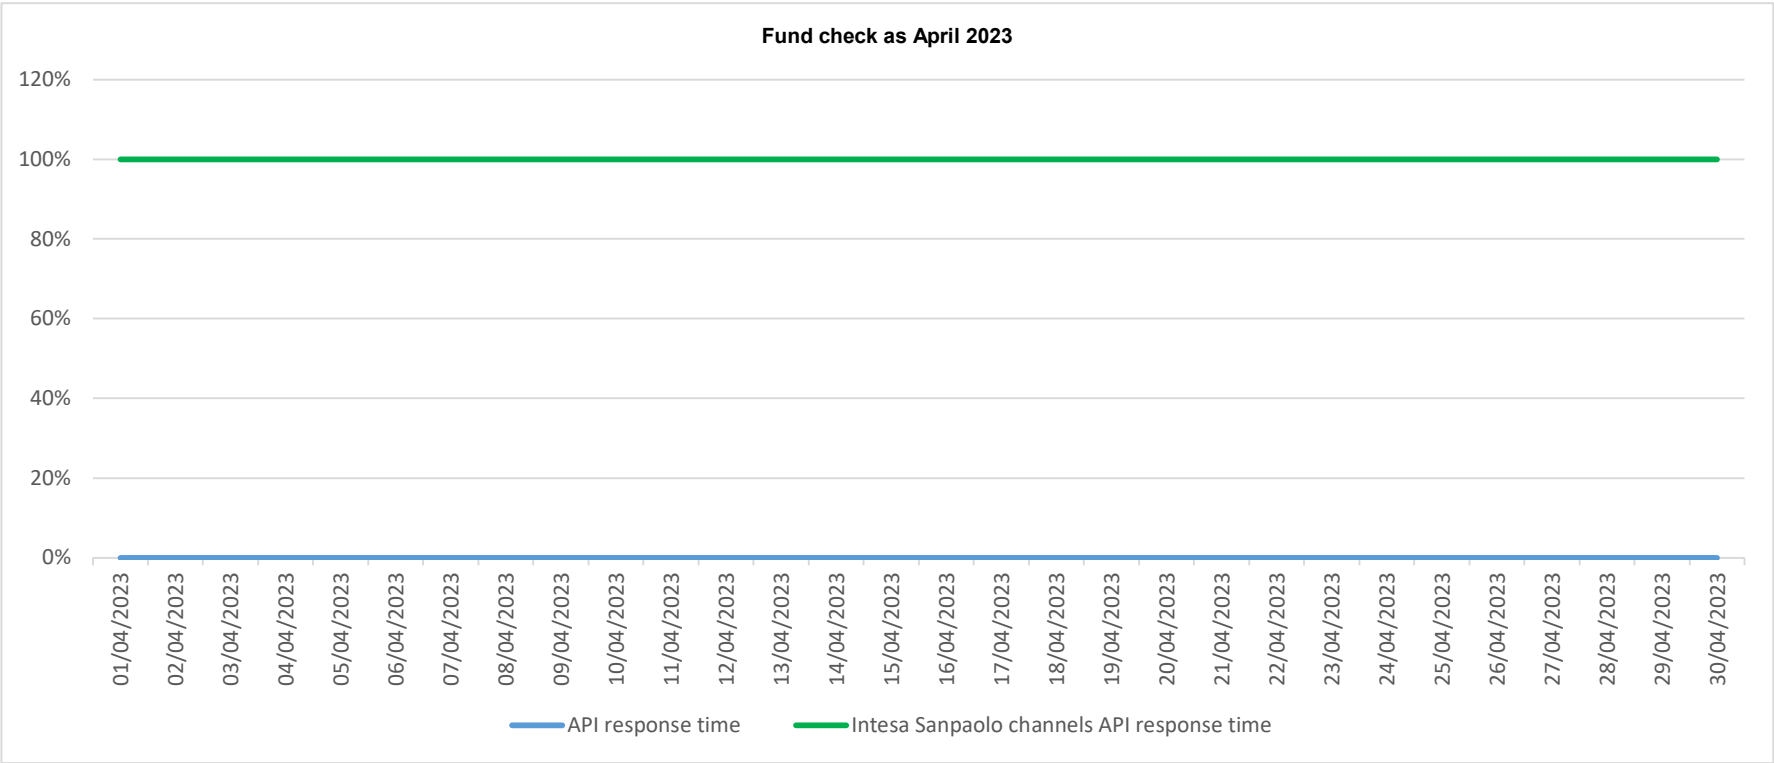

API response time vs Intesa Sanpaolo online channels

API response time vs Intesa Sanpaolo online channels

API response time vs Intesa Sanpaolo online channels

API response time vs Intesa Sanpaolo online channels