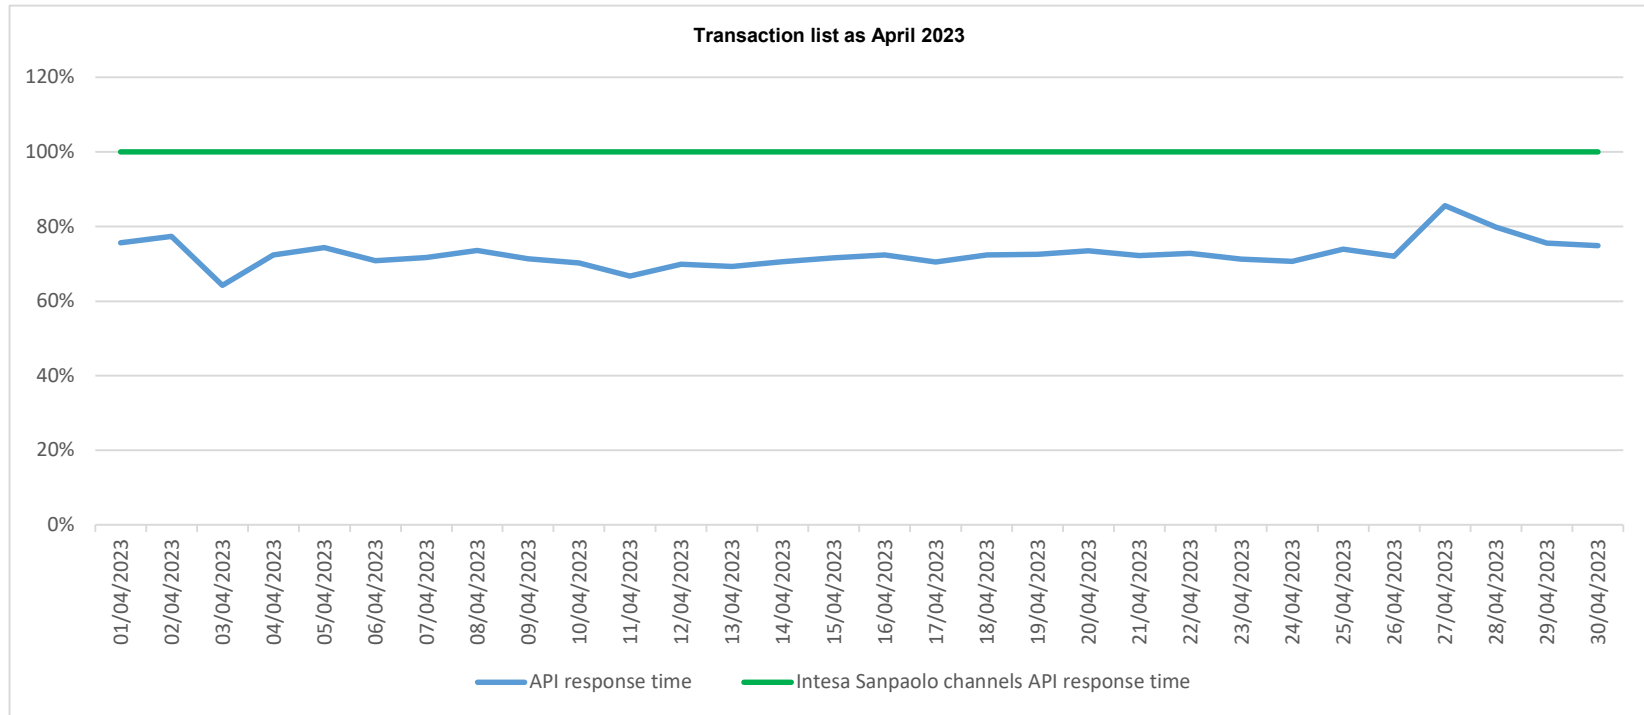

API response time vs Intesa Sanpaolo online channels