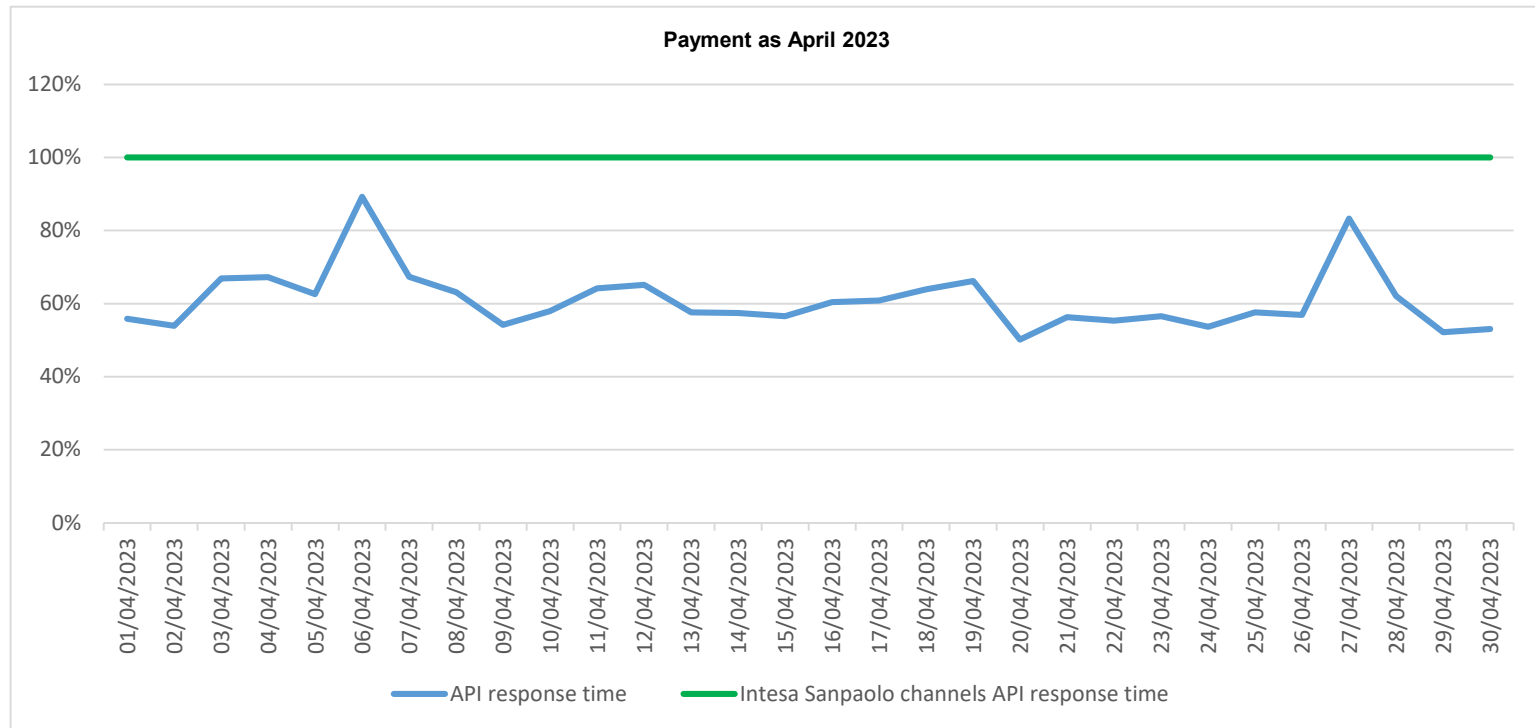

API response time vs Intesa Sanpaolo online channels