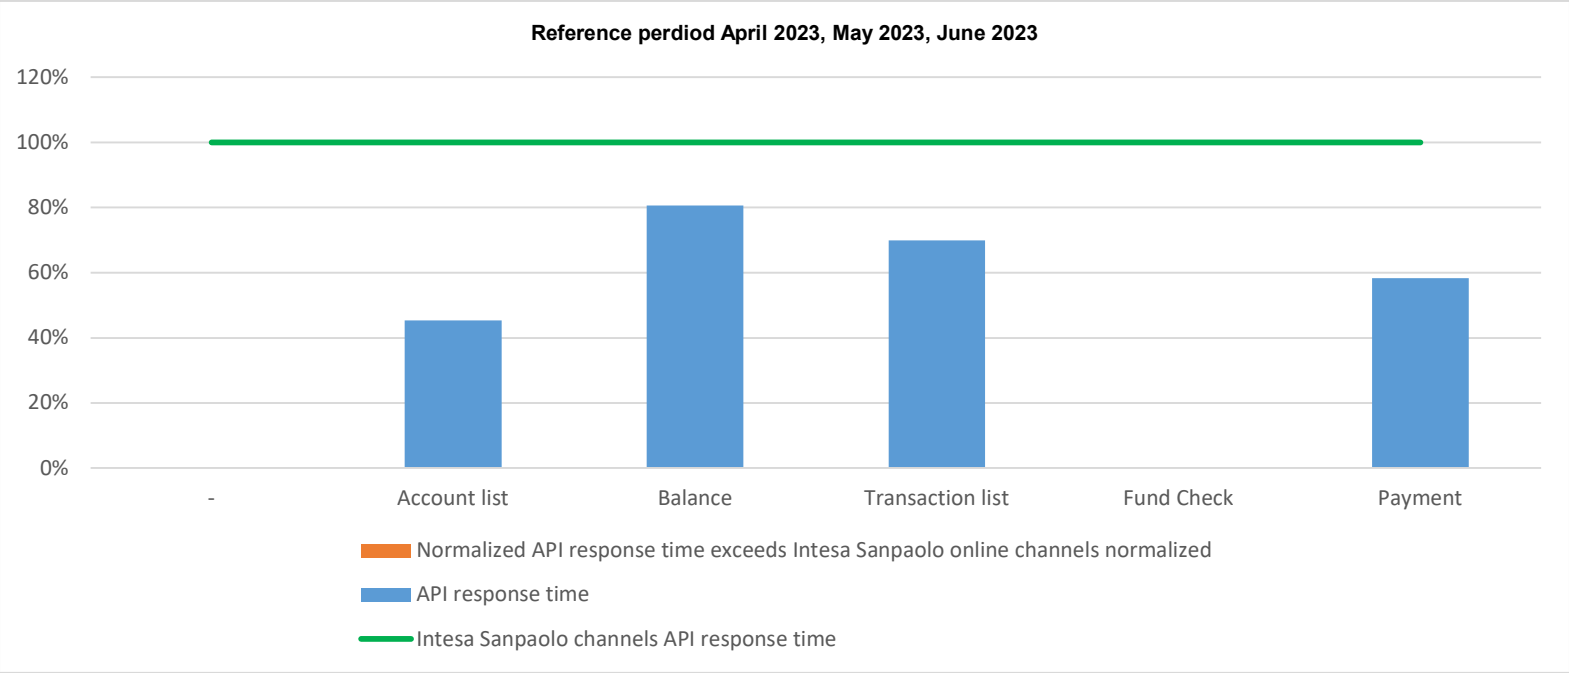

API response time vs Intesa Sanpaolo online channels

API response time vs Intesa Sanpaolo online channels

API response time vs Intesa Sanpaolo online channels

Account list as May 2023

API response time vs Intesa Sanpaolo online channels

Account list as June 2023

API response time vs Intesa Sanpaolo online channels

Balance as April 2023

API response time vs Intesa Sanpaolo online channels

API response time vs Intesa Sanpaolo online channels