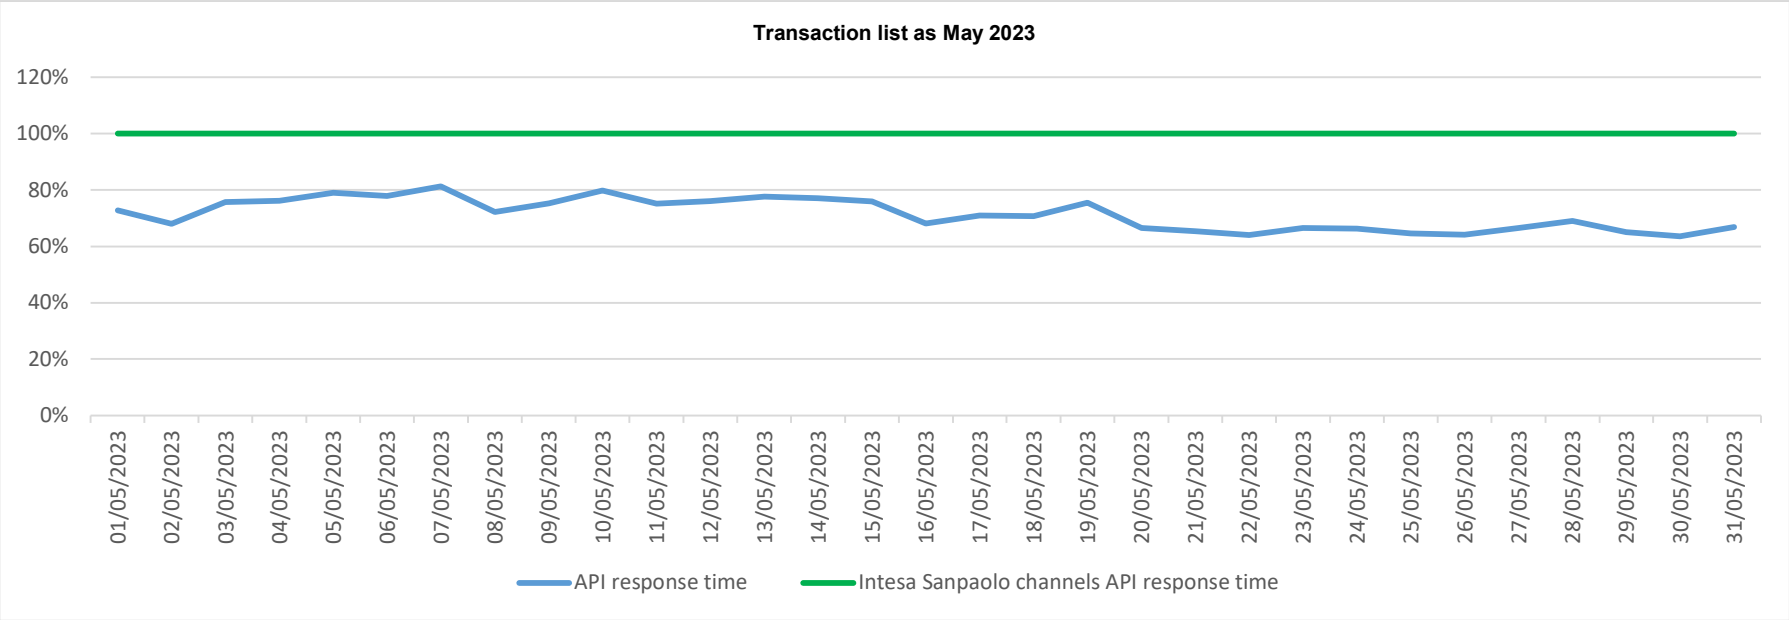

API response time vs Intesa Sanpaolo online channels