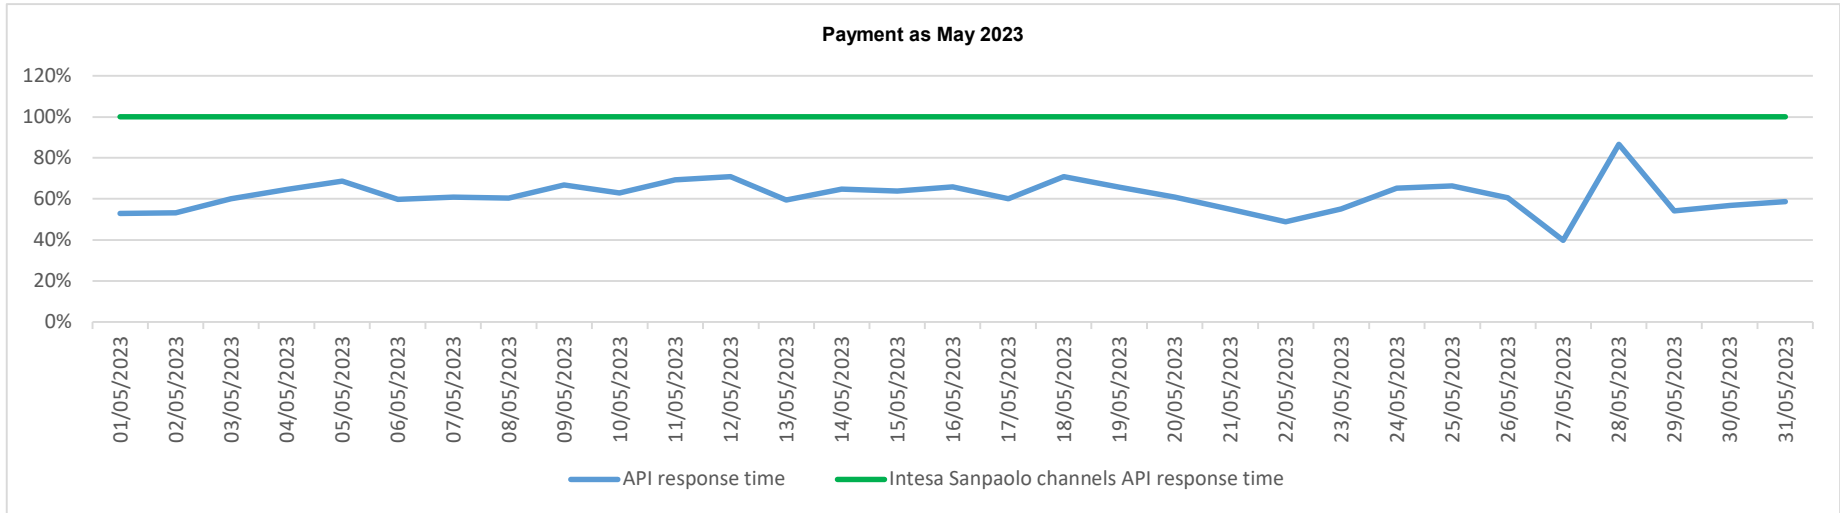

API response time vs Intesa Sanpaolo online channels

API response time vs Intesa Sanpaolo online channels

API response time vs Intesa Sanpaolo online channels

API response time vs Intesa Sanpaolo online channels