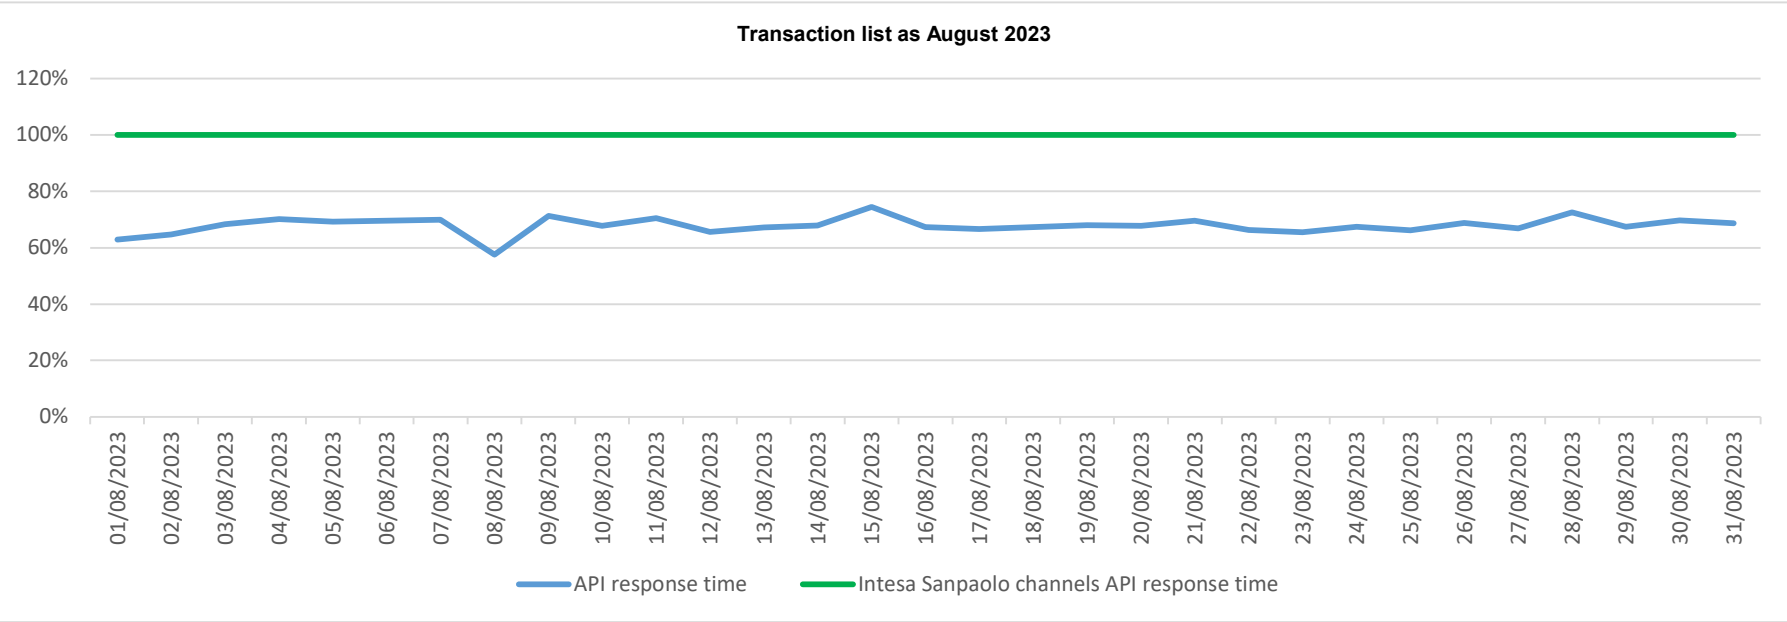

API response time vs Intesa Sanpaolo online channels