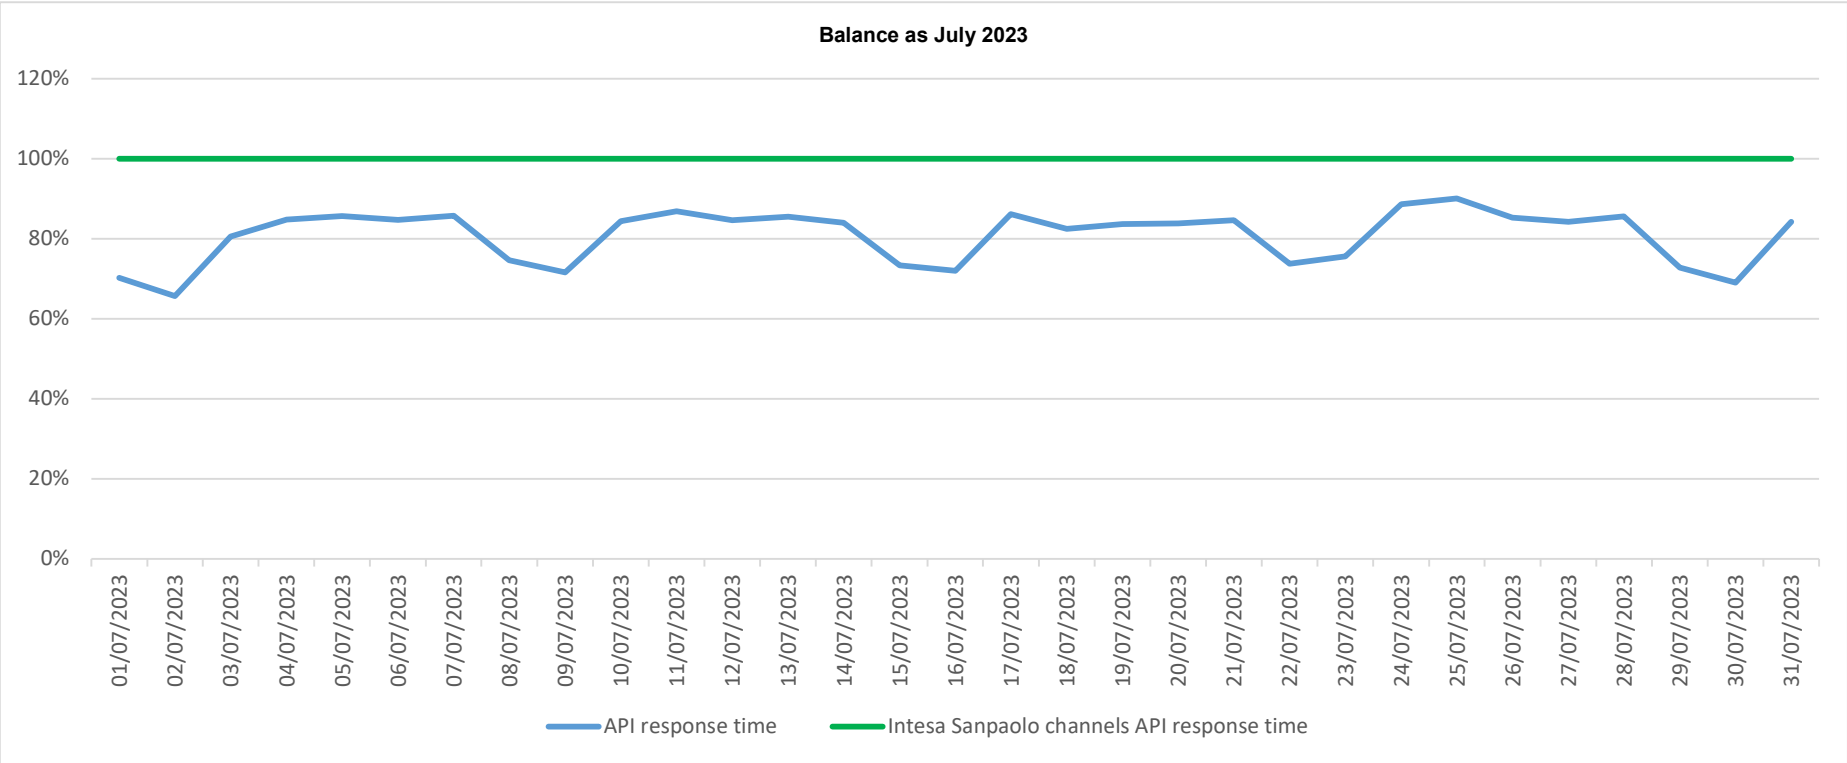

API response time vs Intesa Sanpaolo online channels