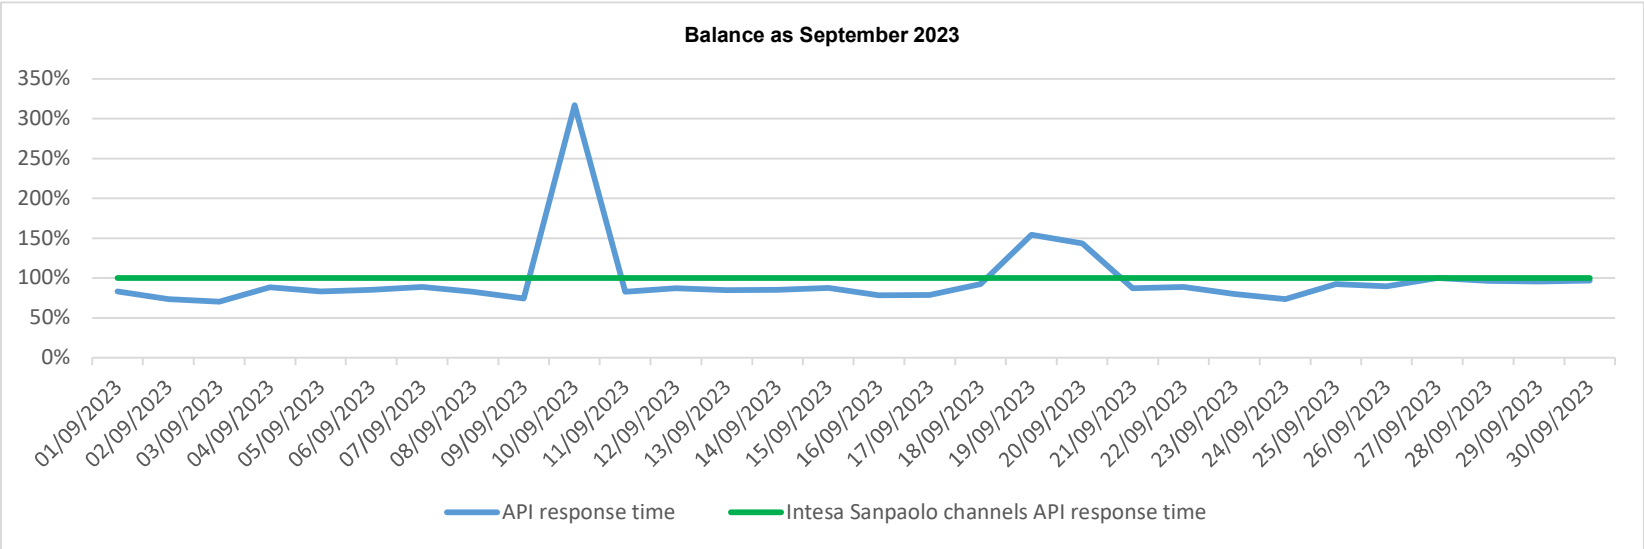

API response time vs Intesa Sanpaolo online channels