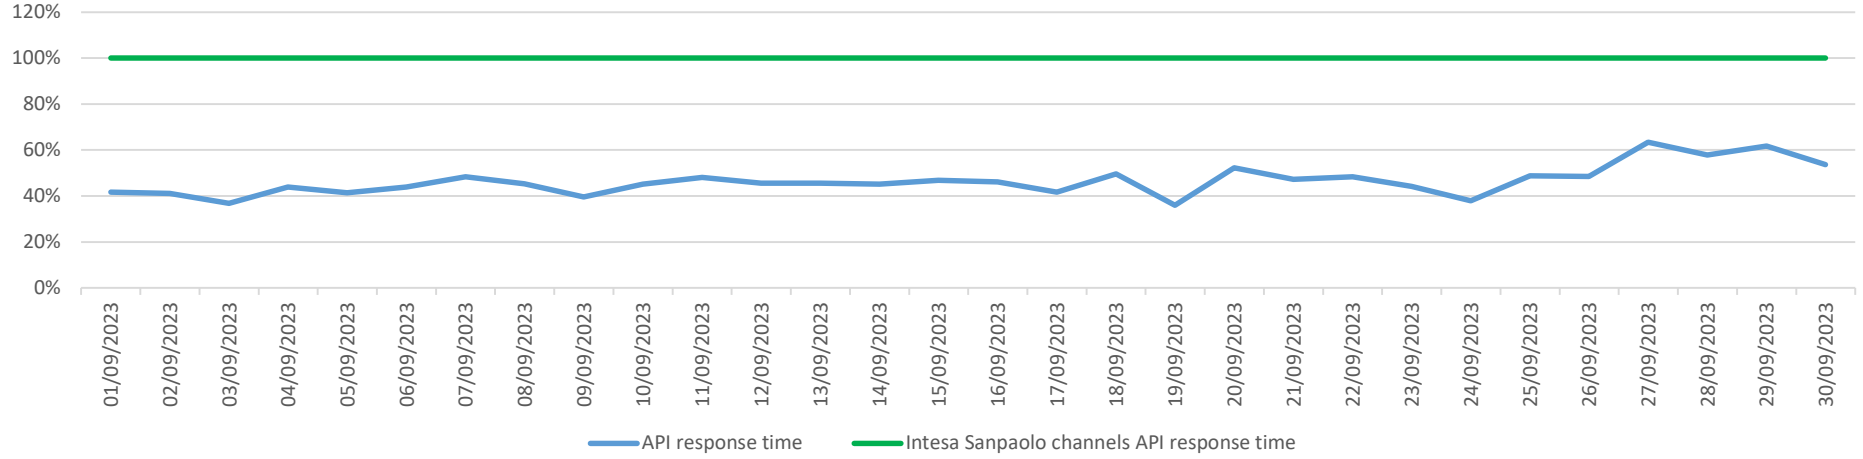

API response time vs Intesa Sanpaolo online channels

Account list as September 2023