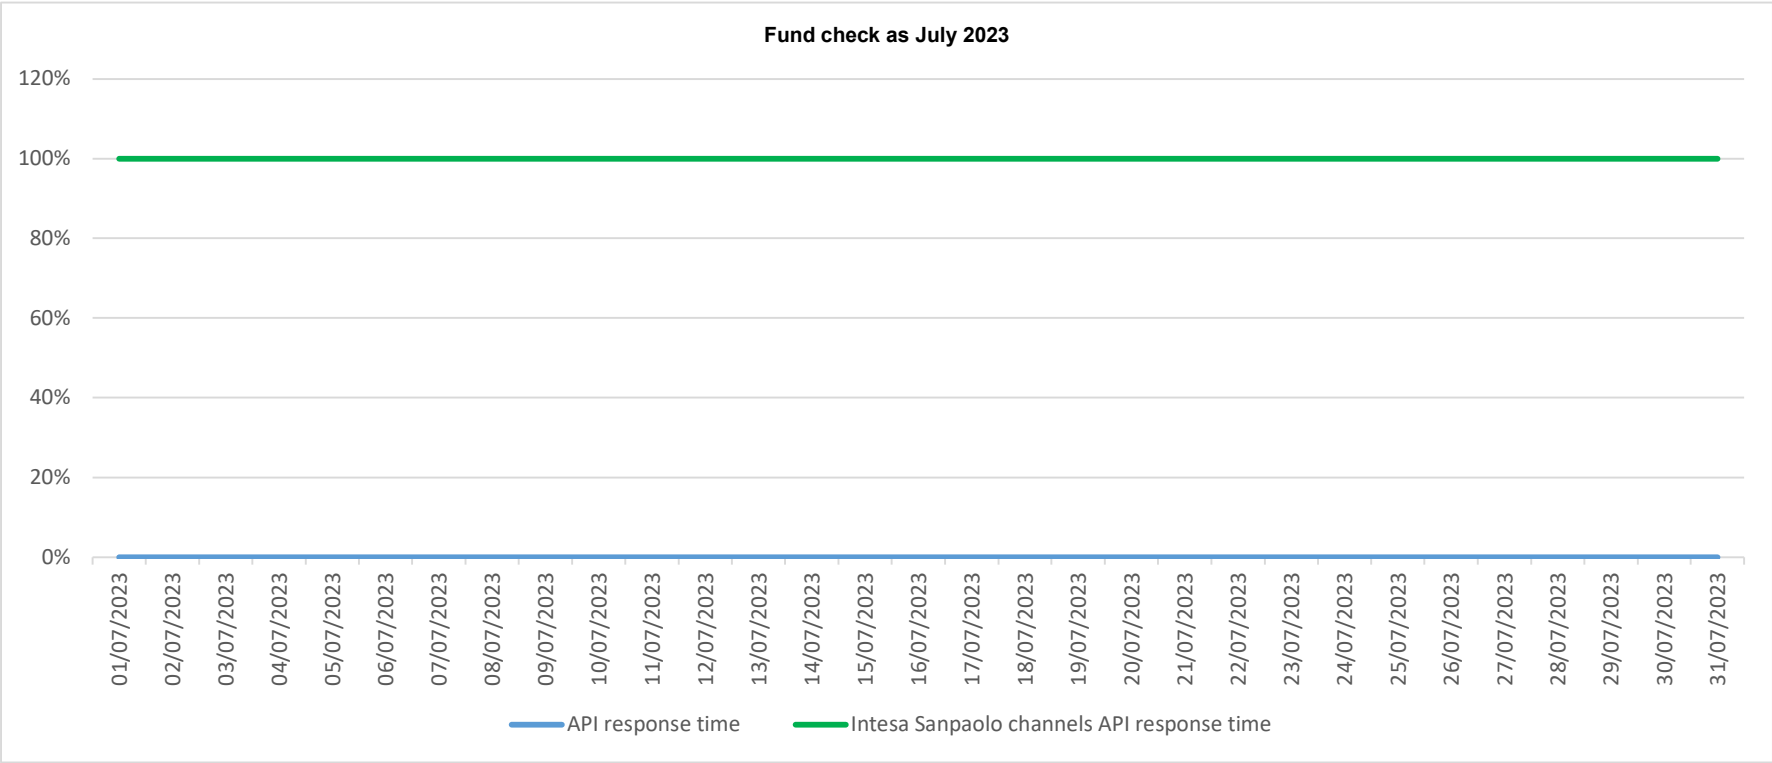

API response time vs Intesa Sanpaolo online channels