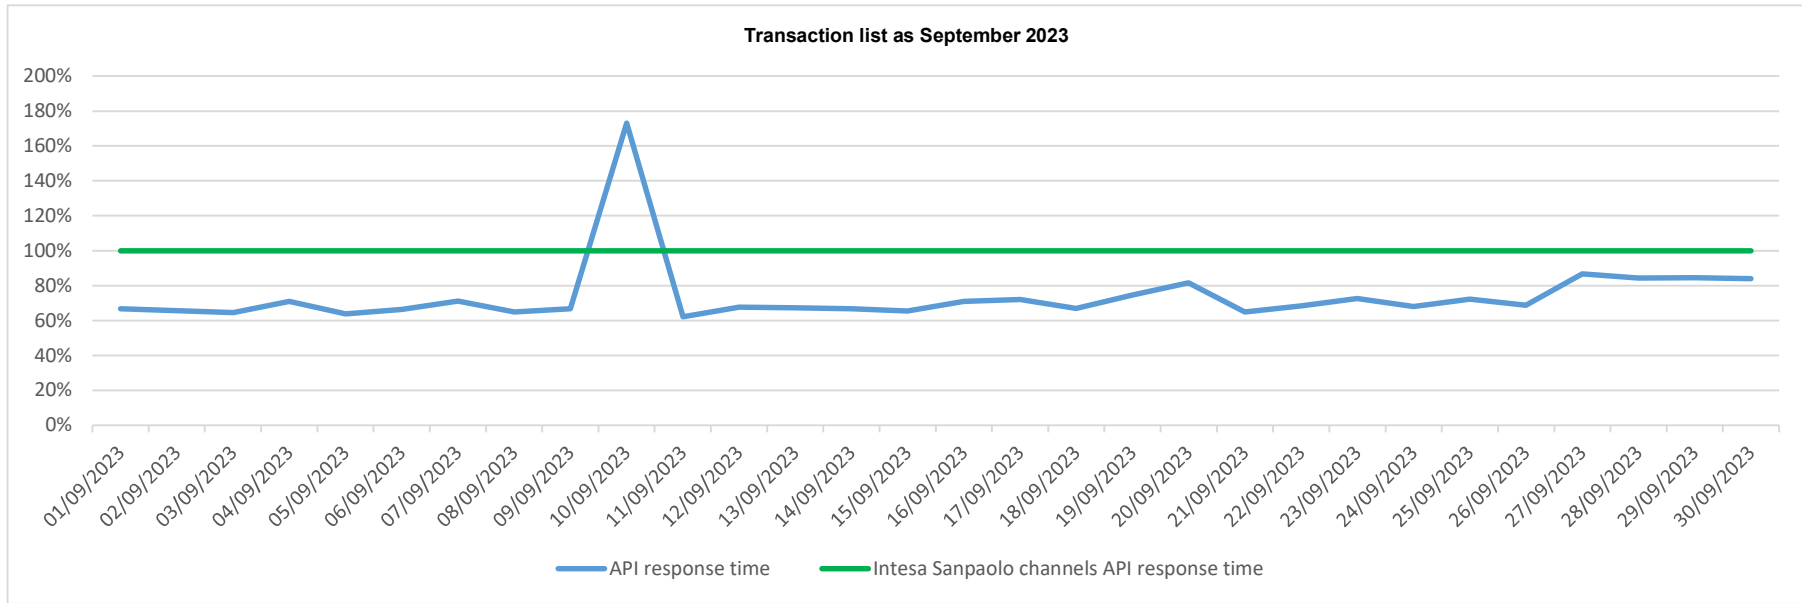

API response time vs Intesa Sanpaolo online channels