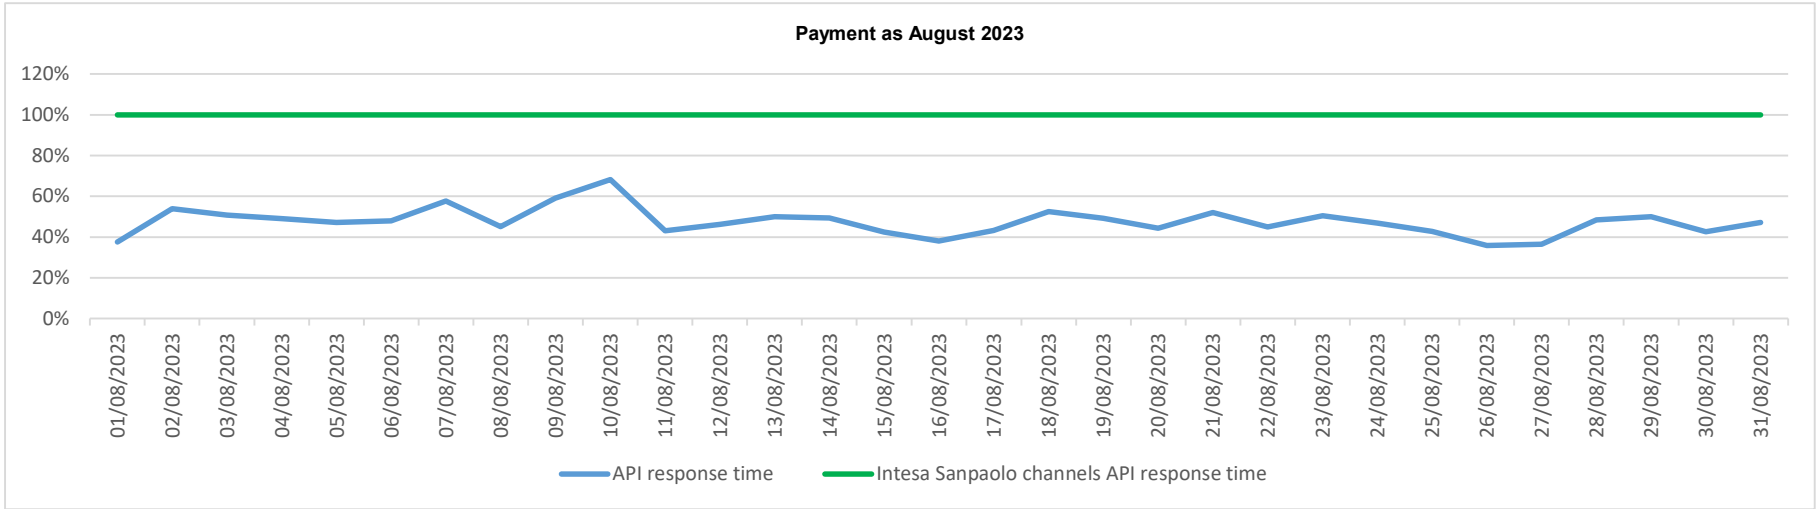

API response time vs Intesa Sanpaolo online channels