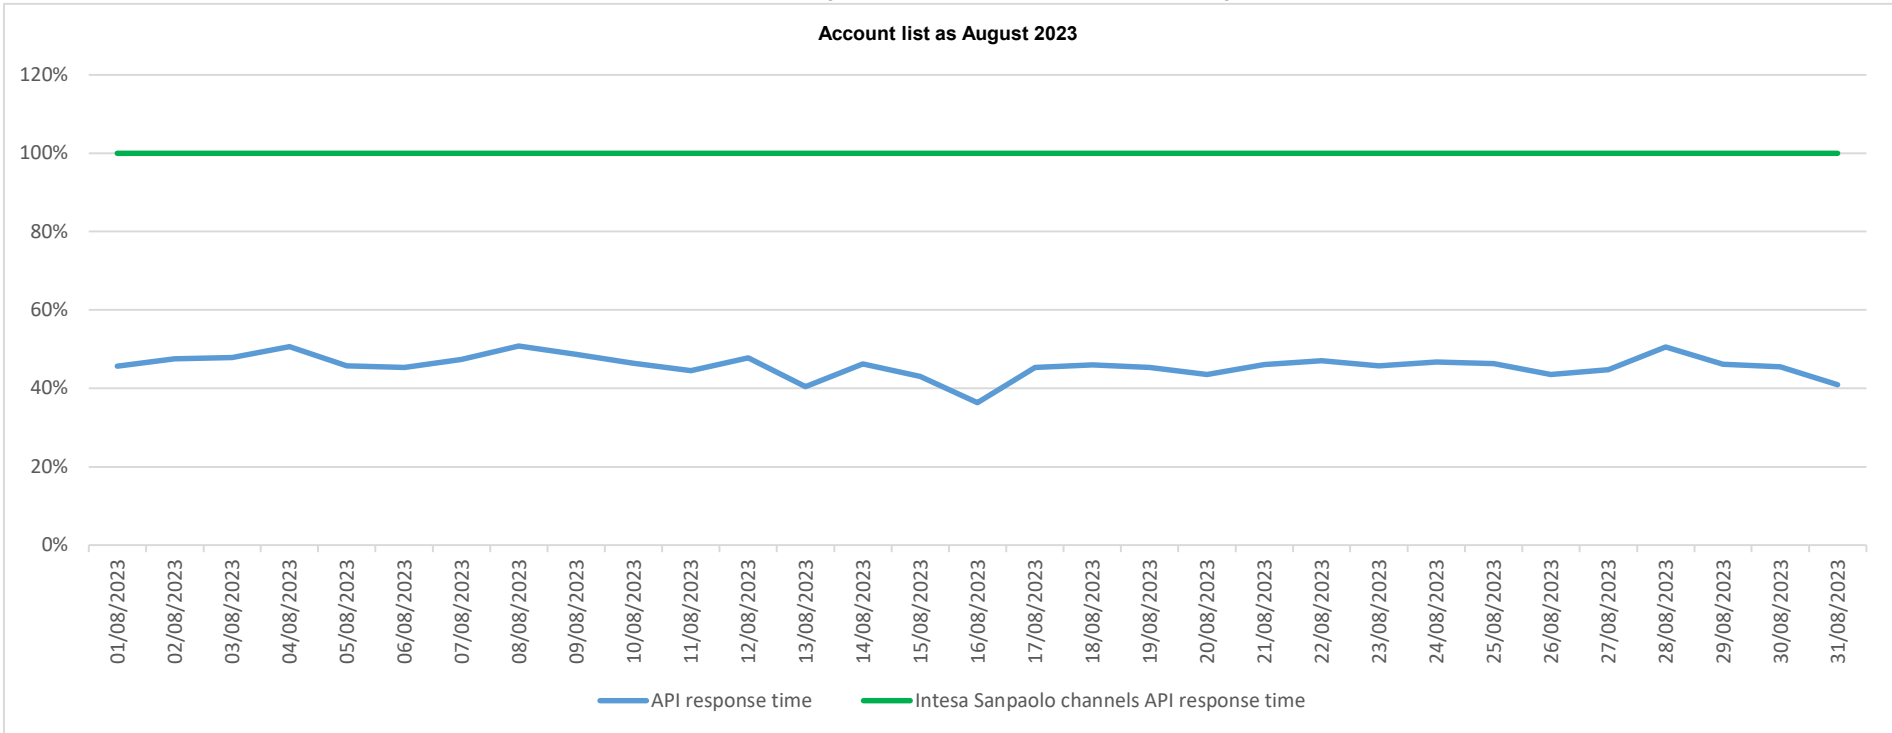

API response time vs Intesa Sanpaolo online channels

Account list as August 2023