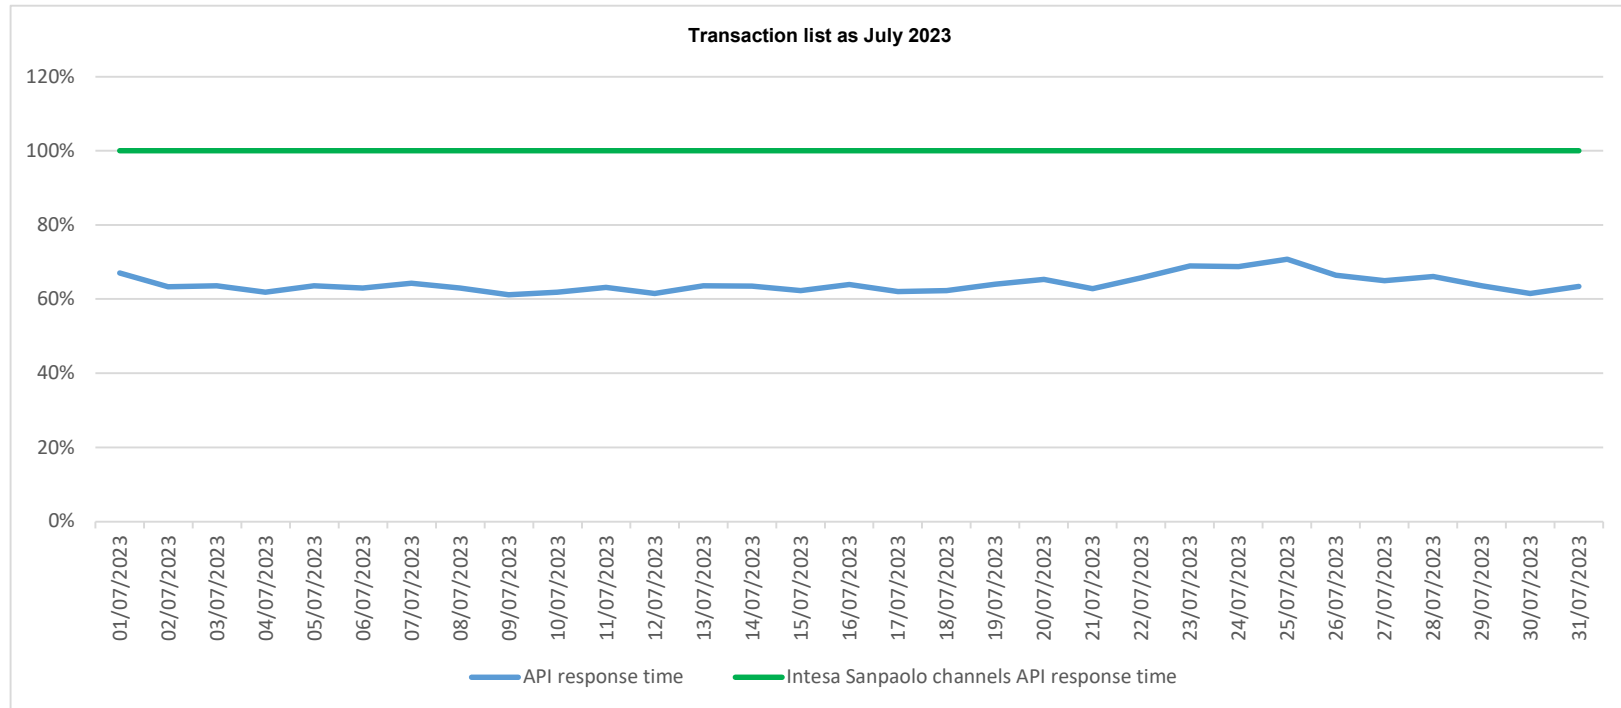

API response time vs Intesa Sanpaolo online channels