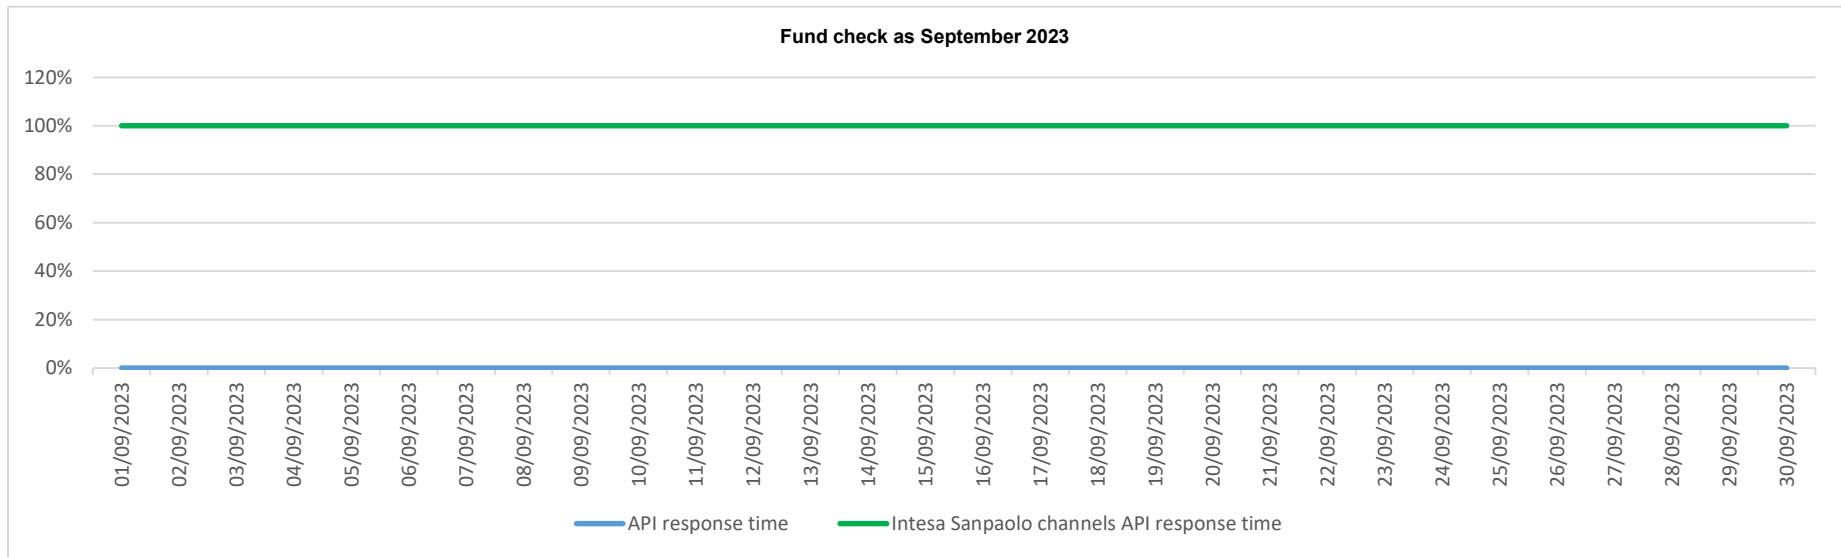

API response time vs Intesa Sanpaolo online channels