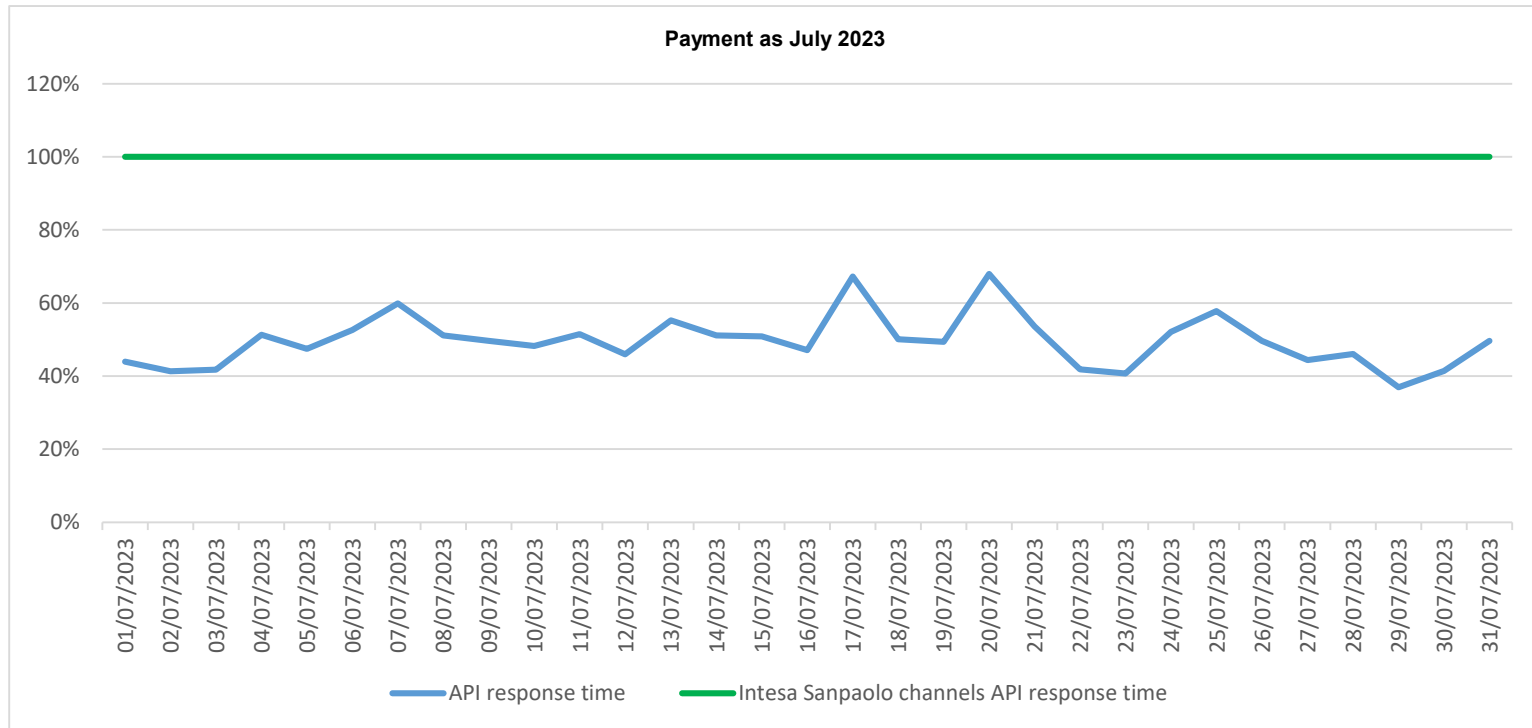

API response time vs Intesa Sanpaolo online channels