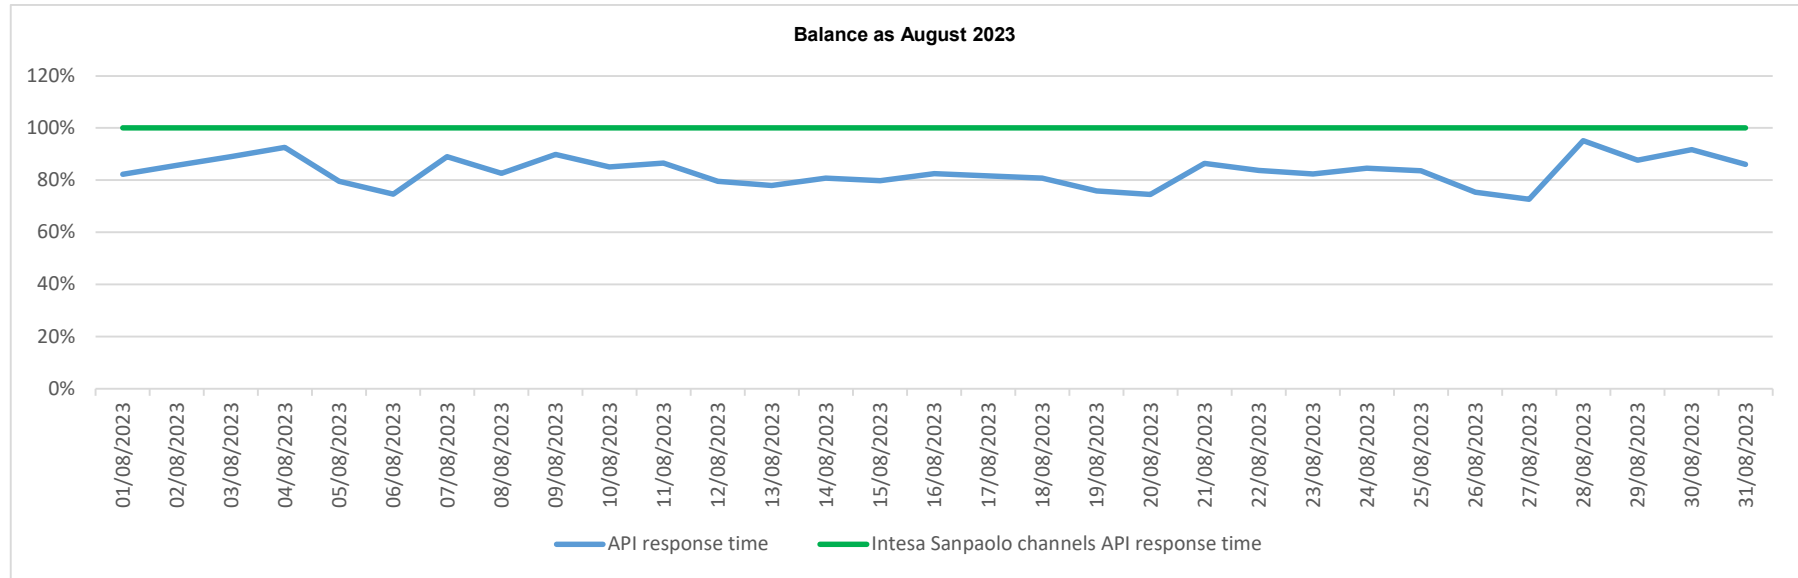

API response time vs Intesa Sanpaolo online channels