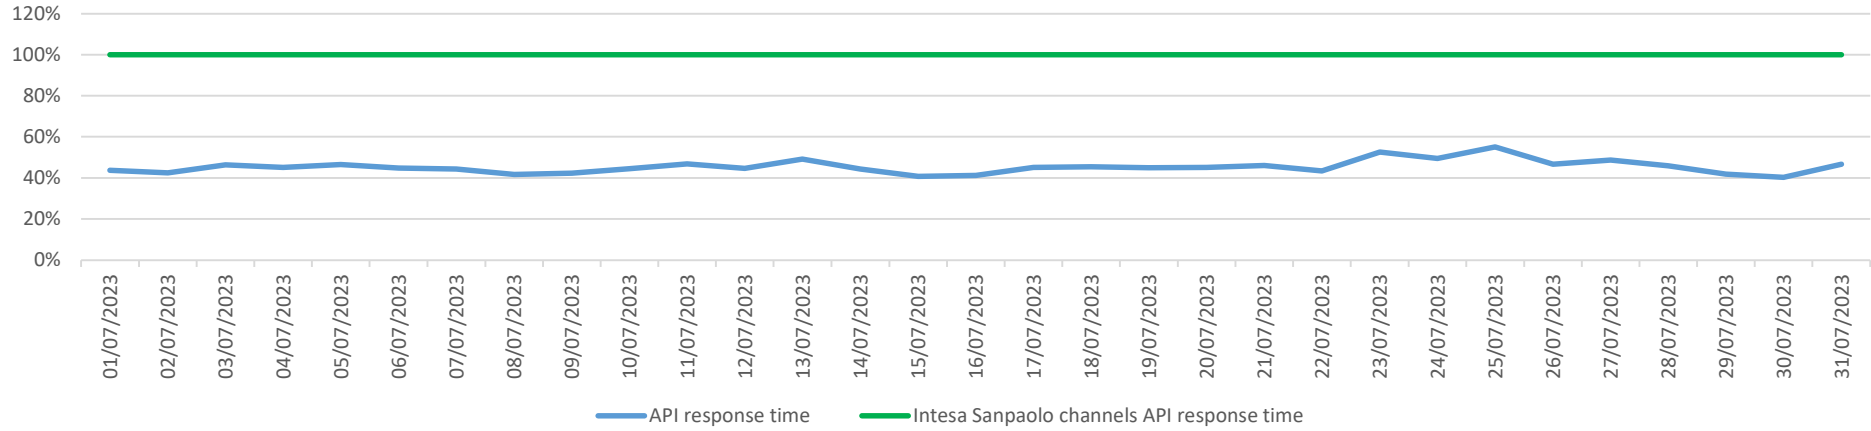

# API response time vs Intesa Sanpaolo online channels

Account list as July 2023