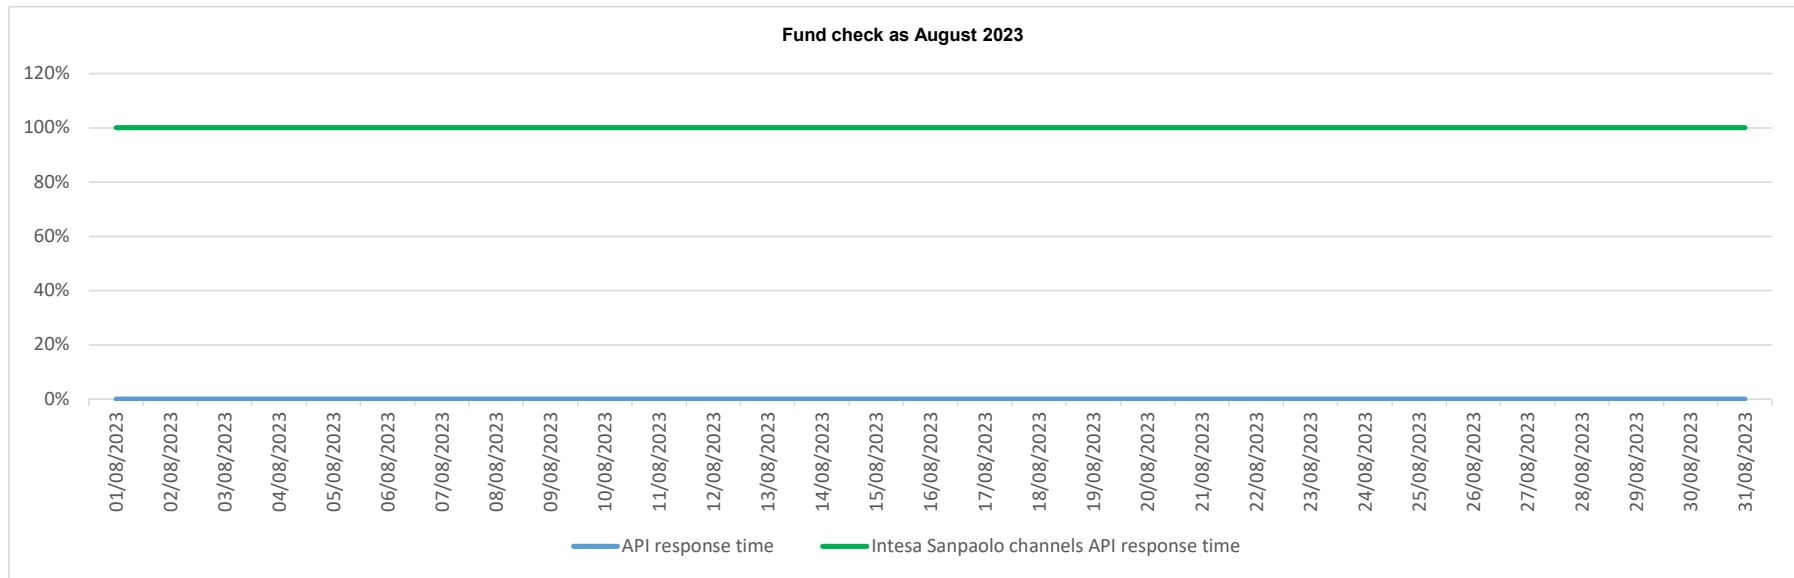

API response time vs Intesa Sanpaolo online channels