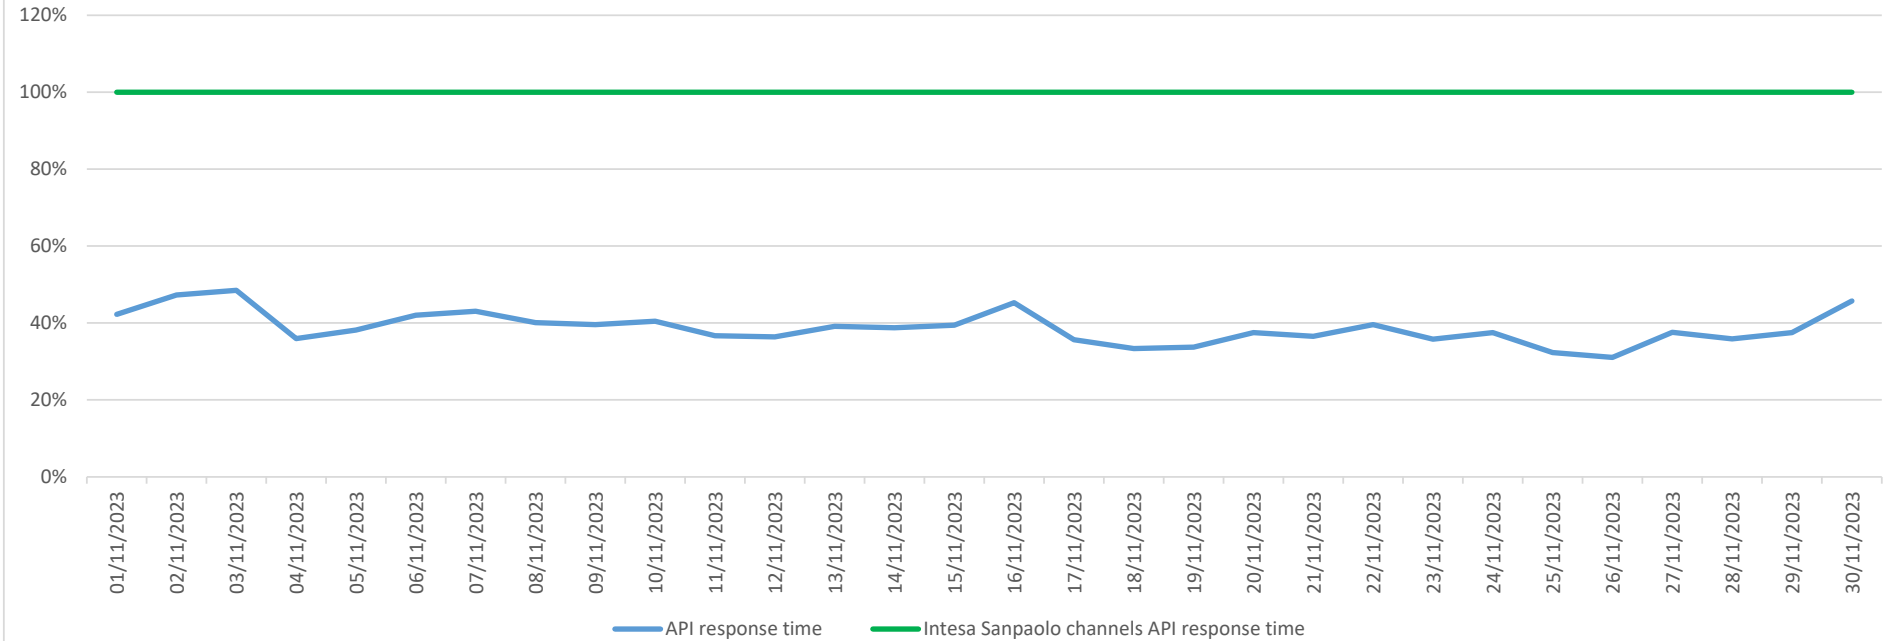

API response time vs Intesa Sanpaolo online channels

Account list as November 2023