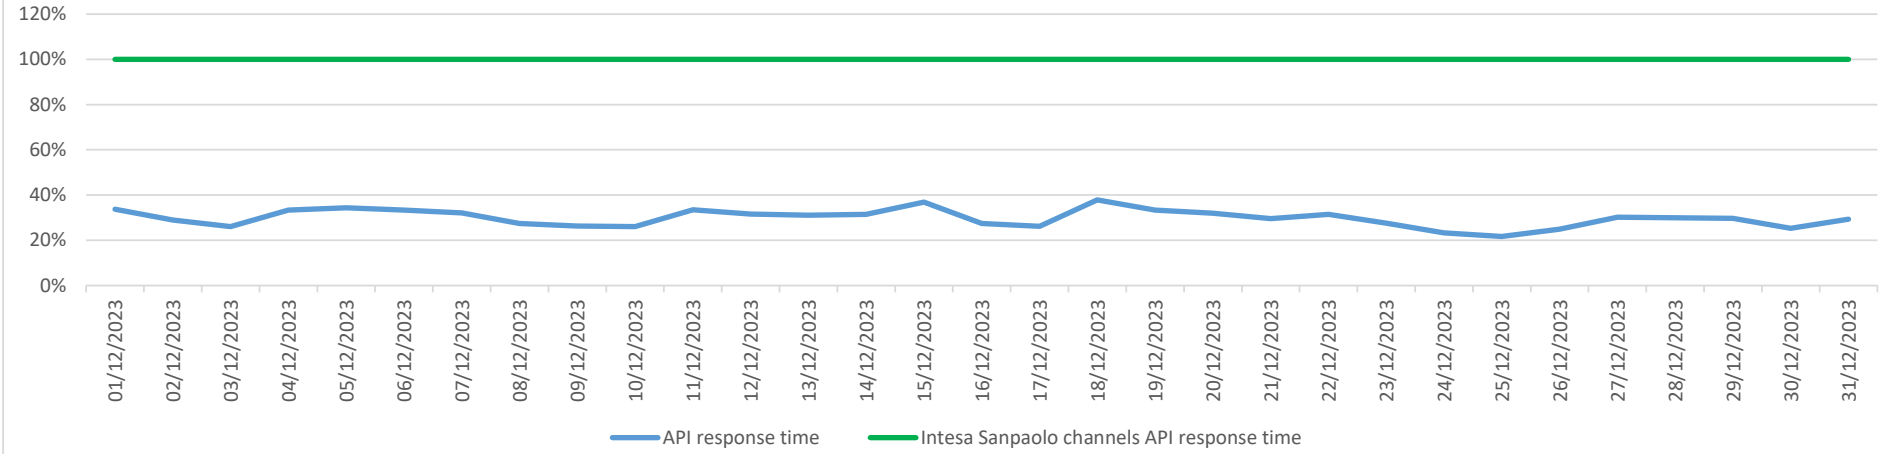

API response time vs Intesa Sanpaolo online channels

Account list as December 2023