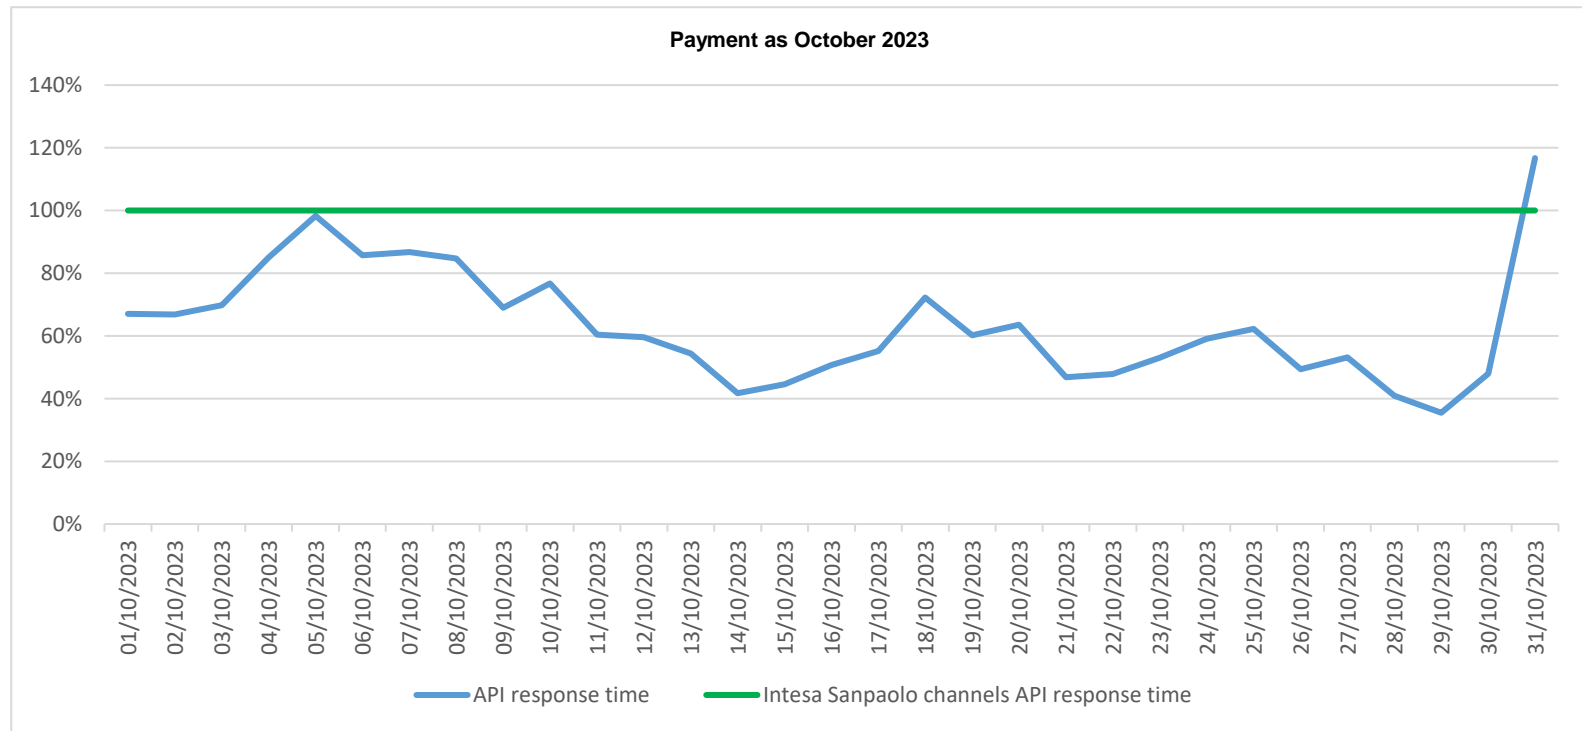

API response time vs Intesa Sanpaolo online channels