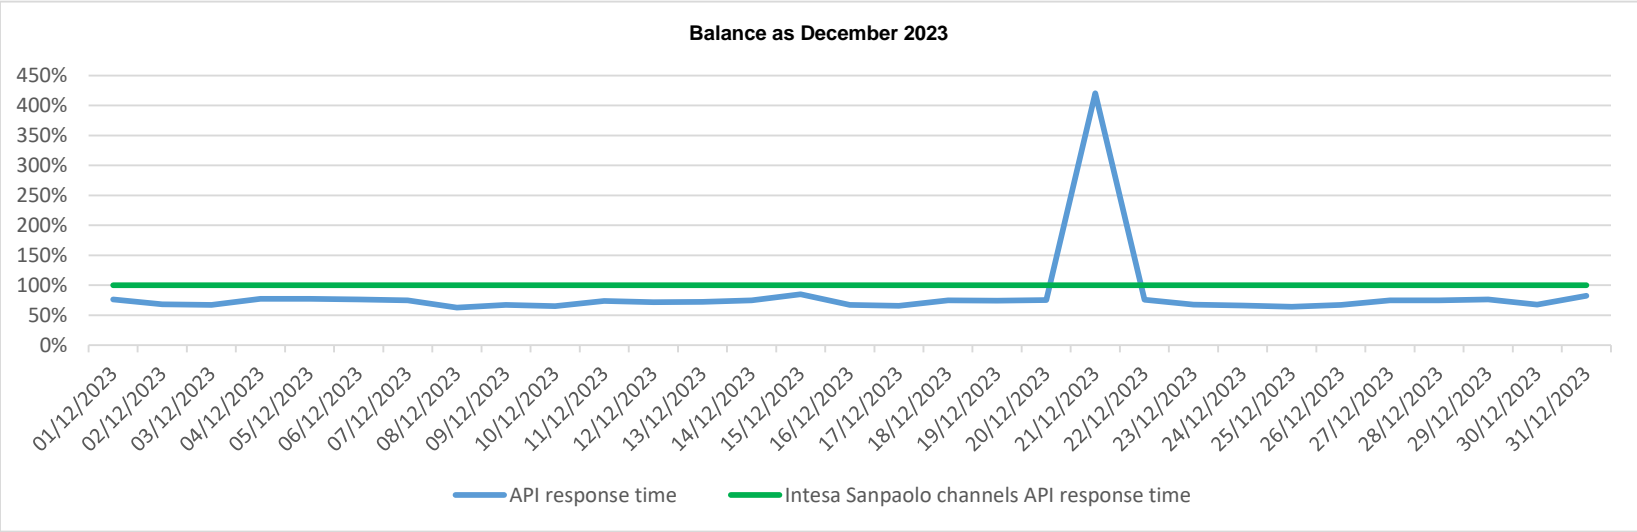

API response time vs Intesa Sanpaolo online channels