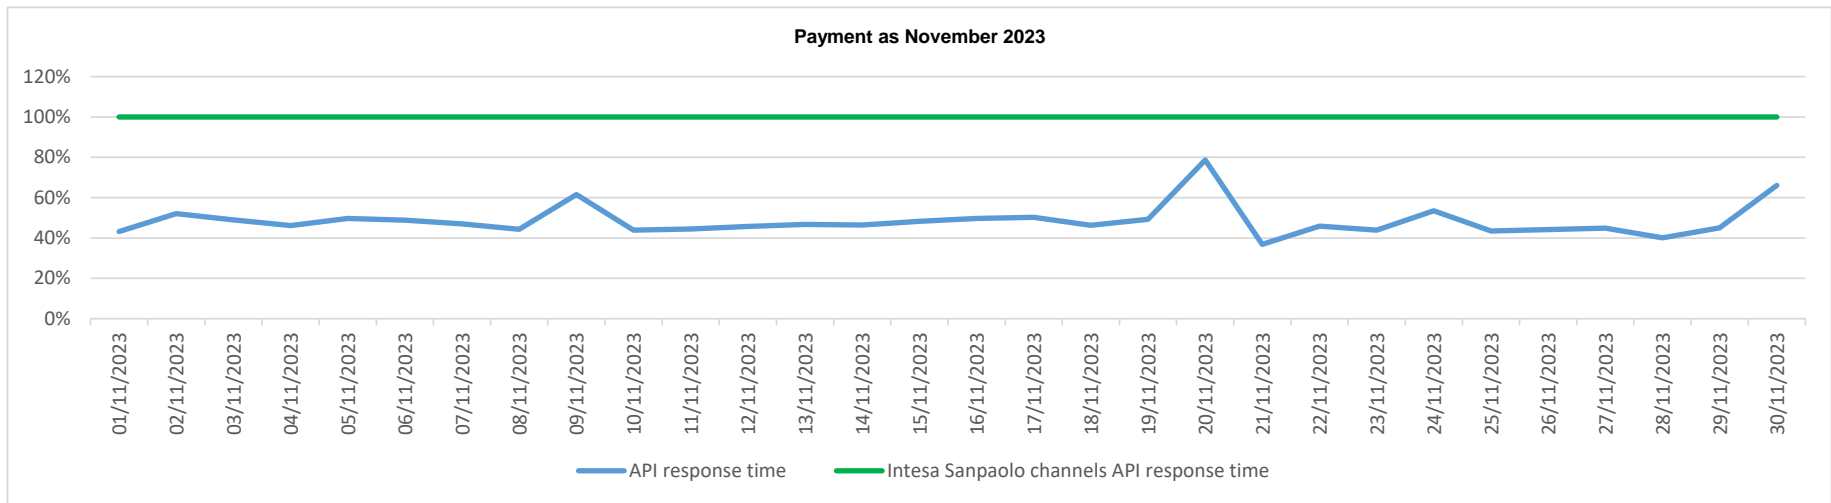

API response time vs Intesa Sanpaolo online channels