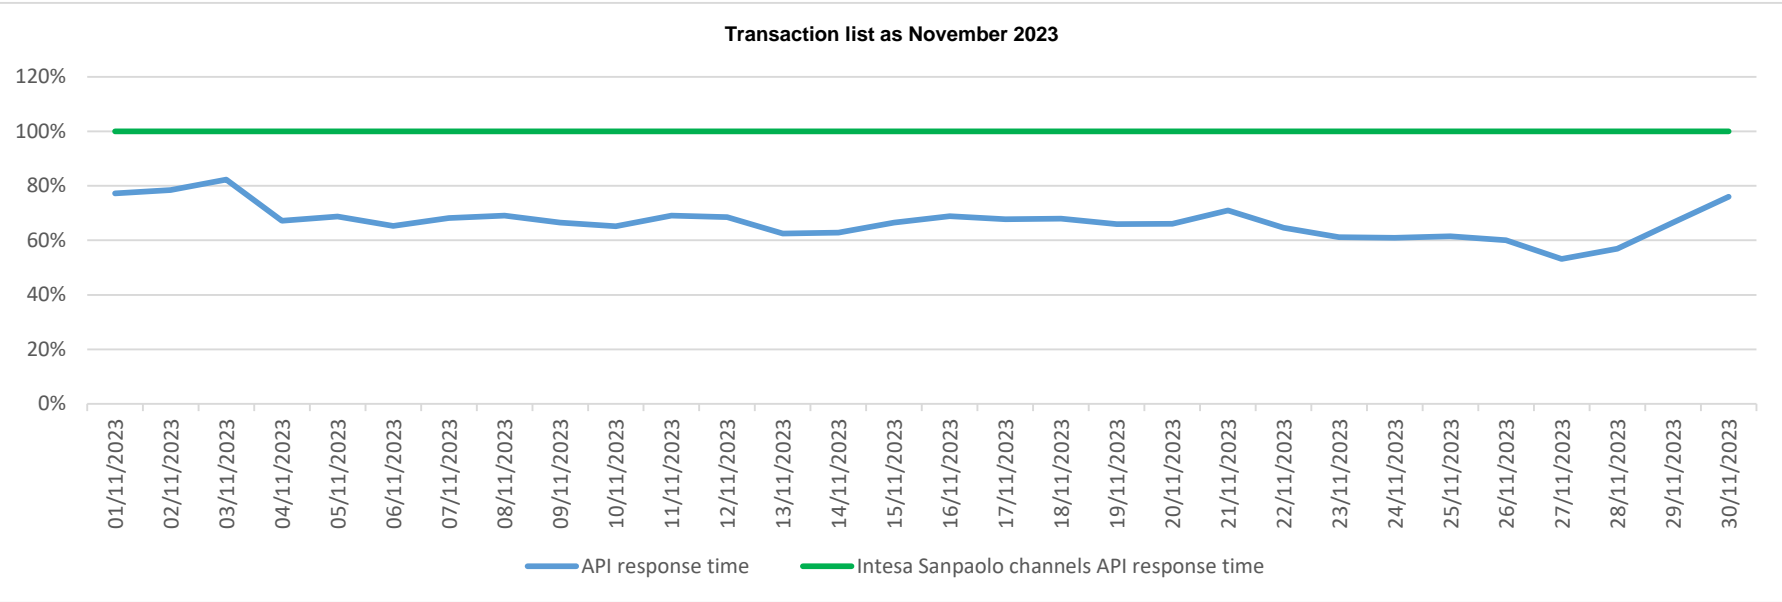

API response time vs Intesa Sanpaolo online channels