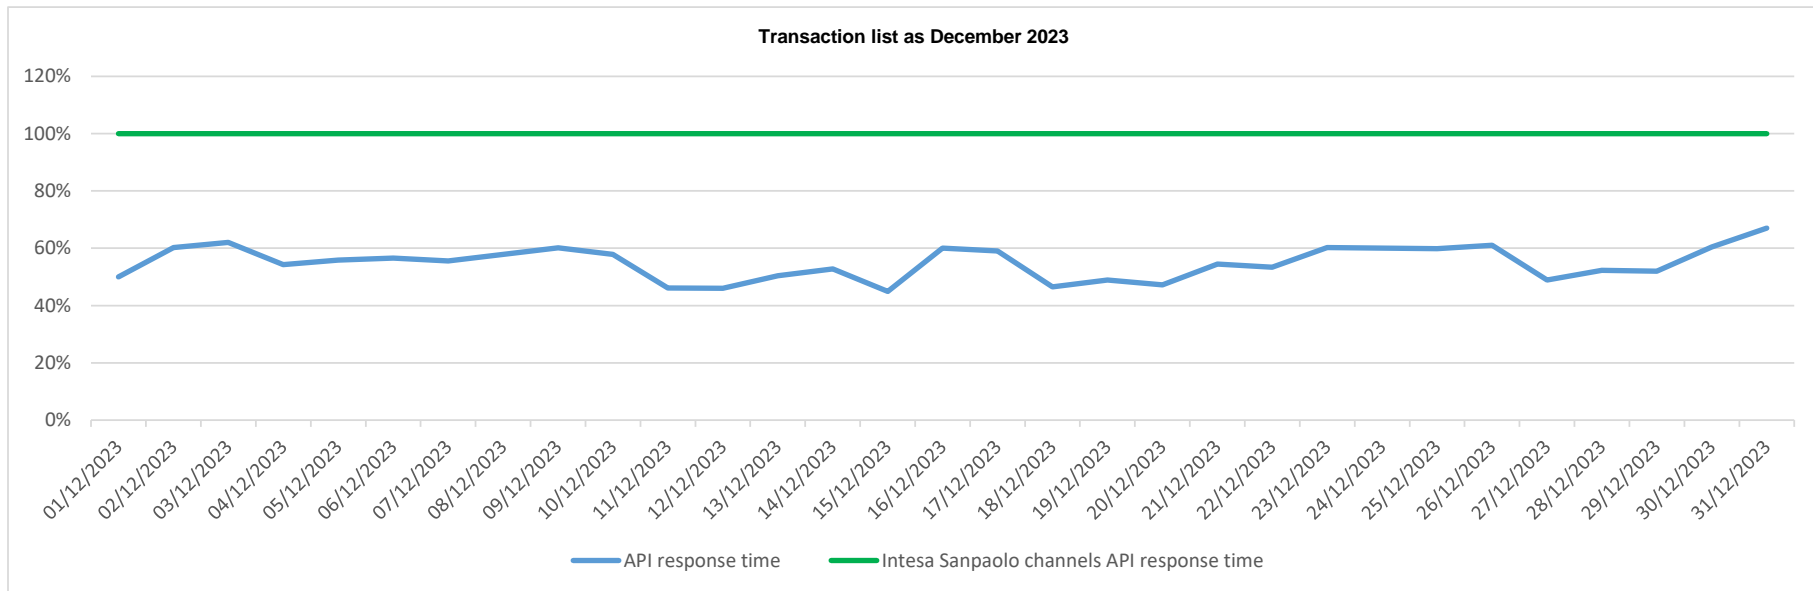

API response time vs Intesa Sanpaolo online channels