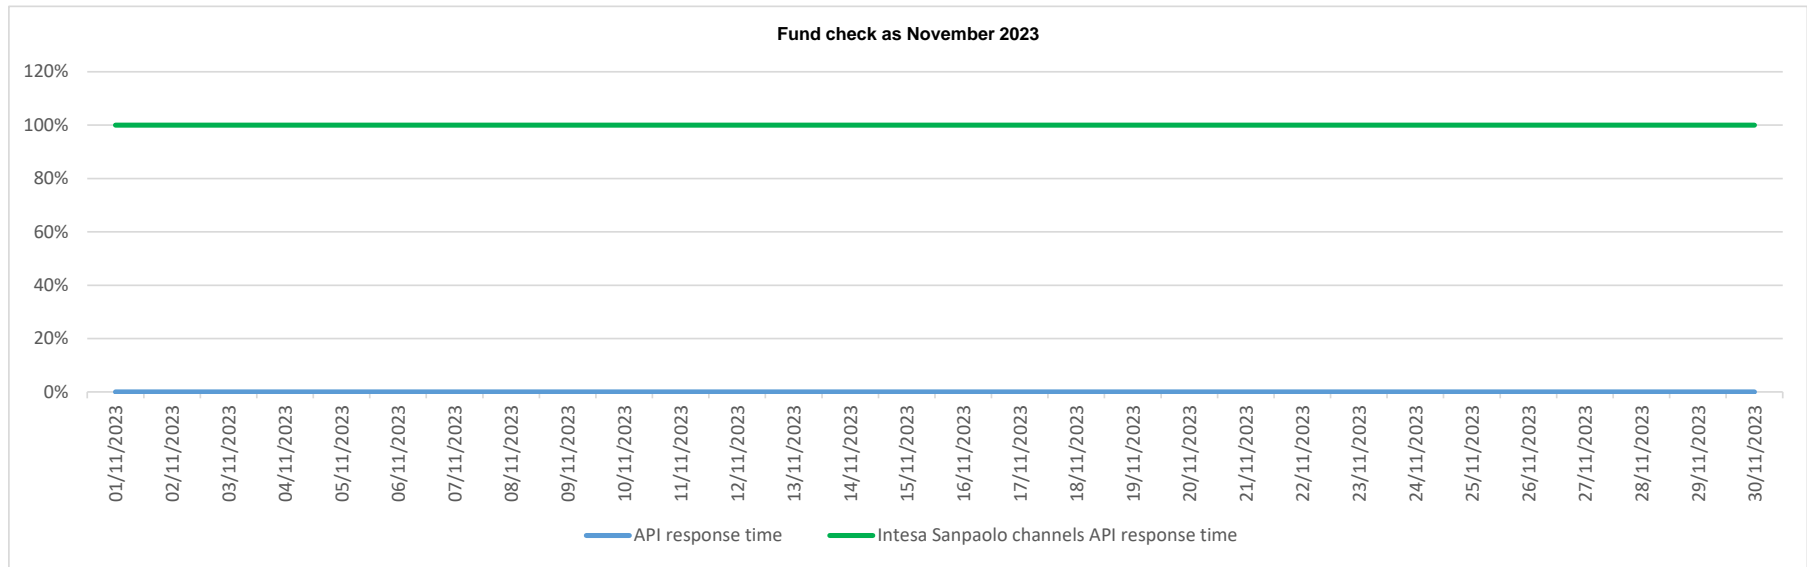

API response time vs Intesa Sanpaolo online channels