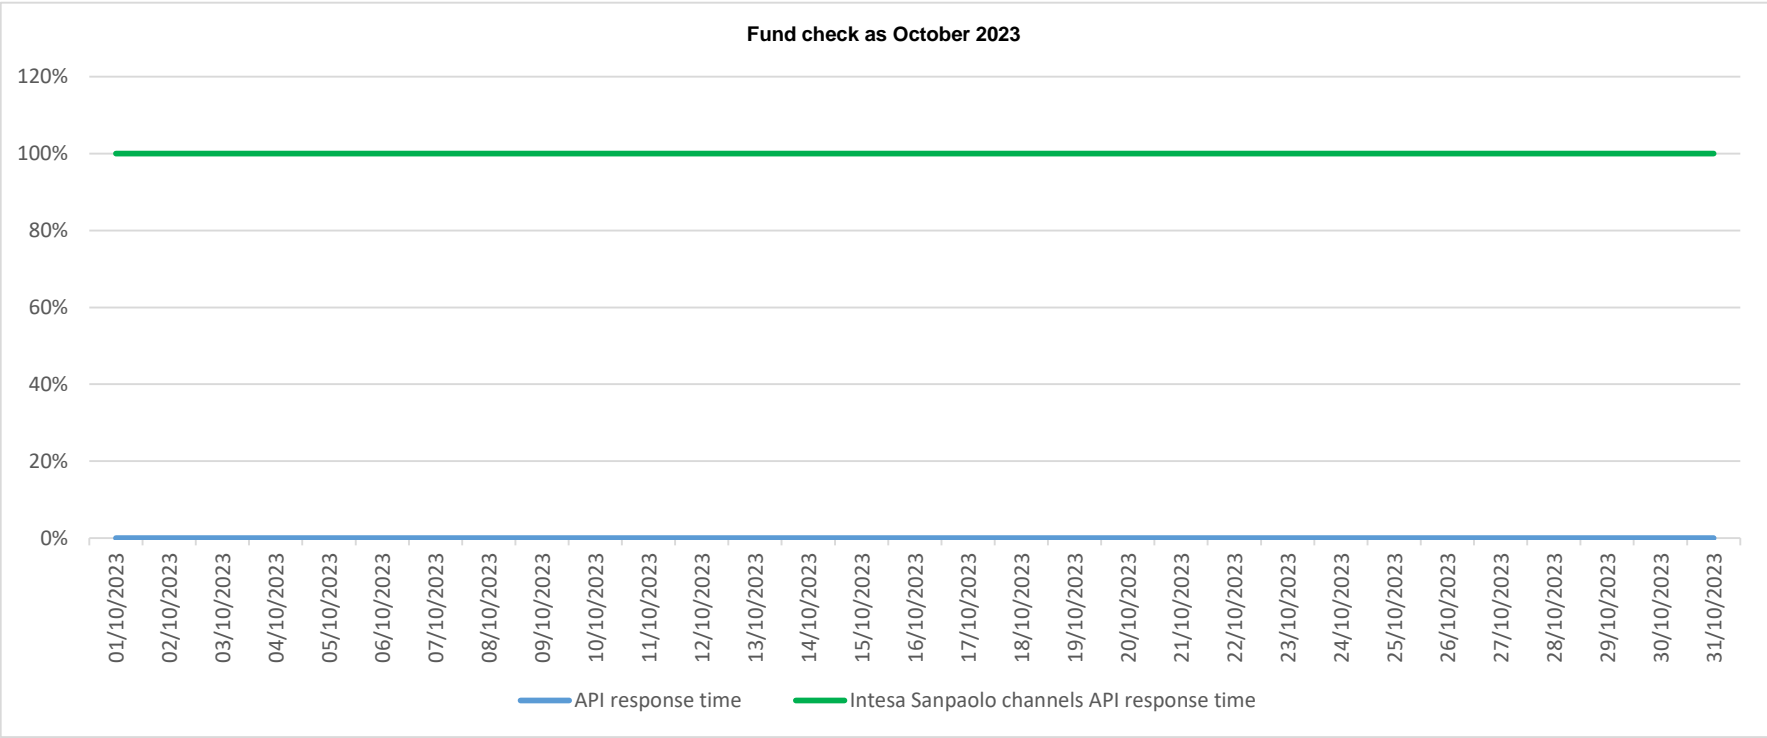

API response time vs Intesa Sanpaolo online channels