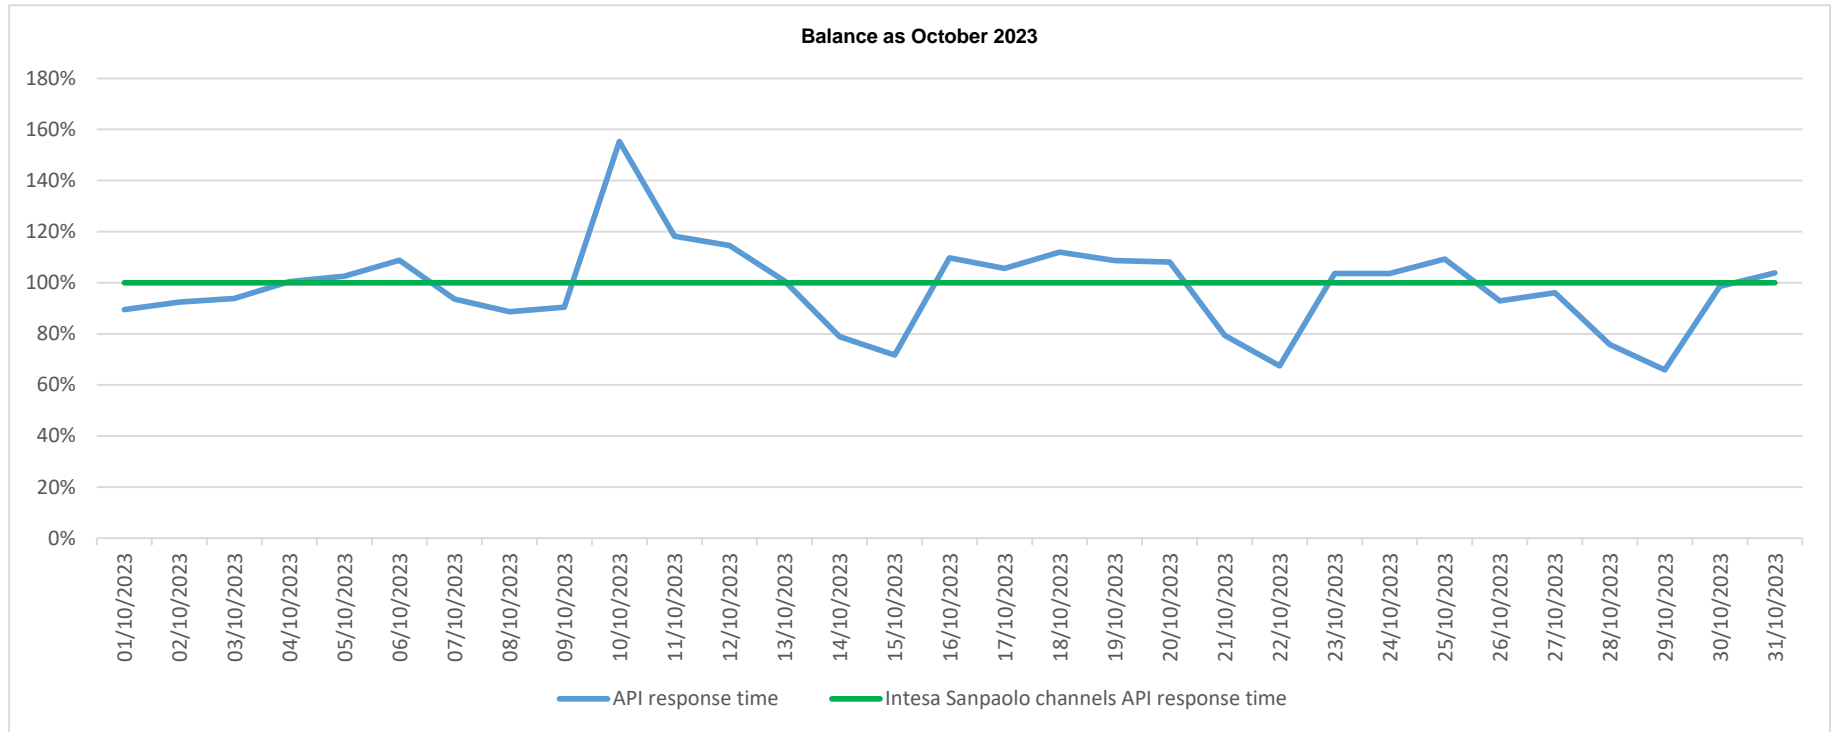

API response time vs Intesa Sanpaolo online channels