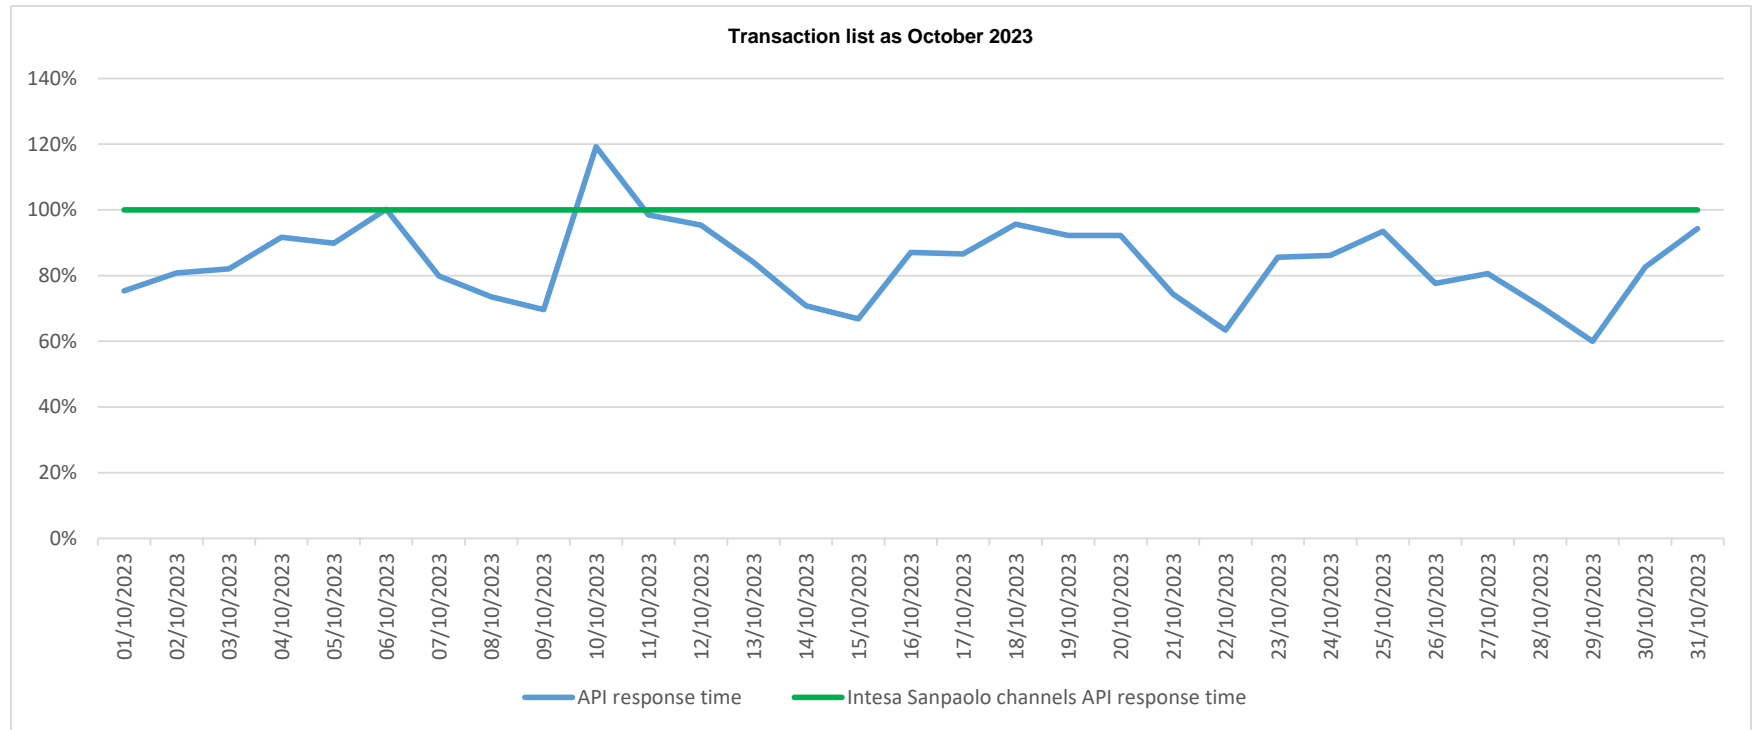

API response time vs Intesa Sanpaolo online channels