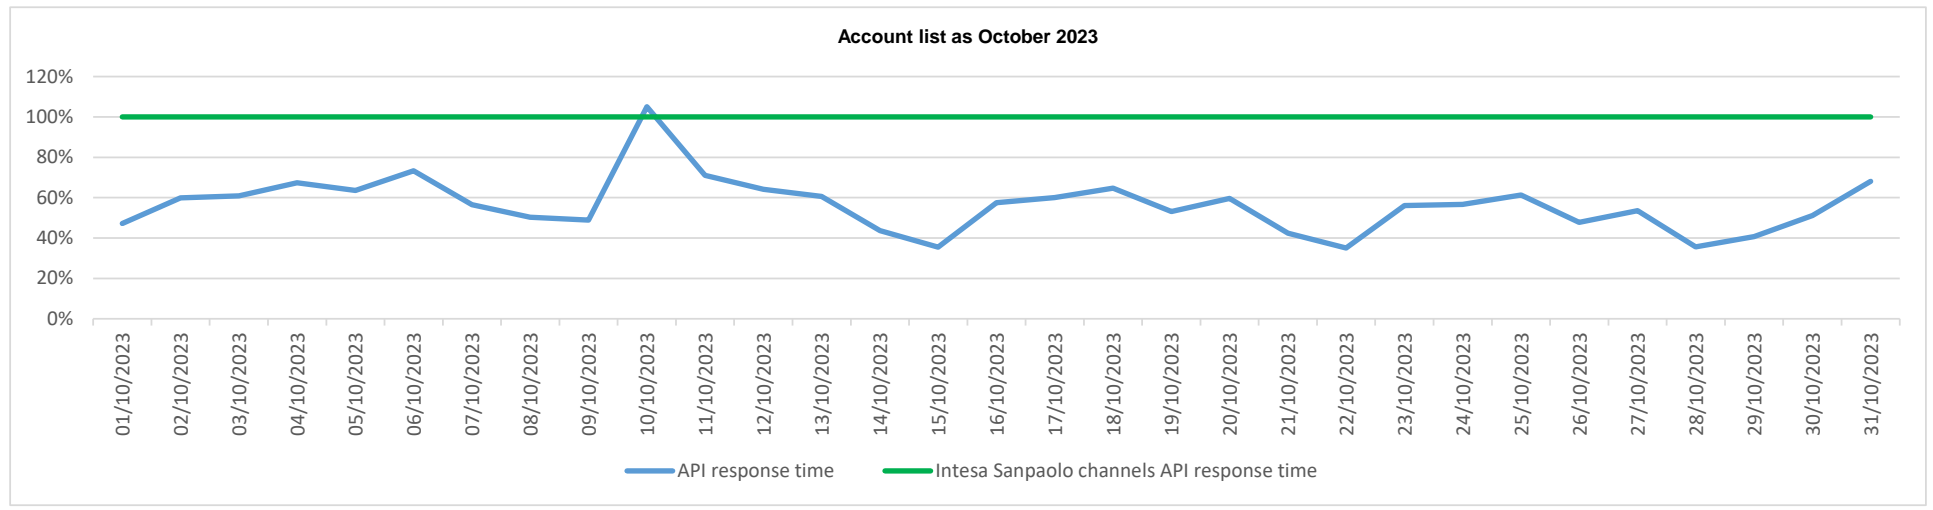

# API response time vs Intesa Sanpaolo online channels