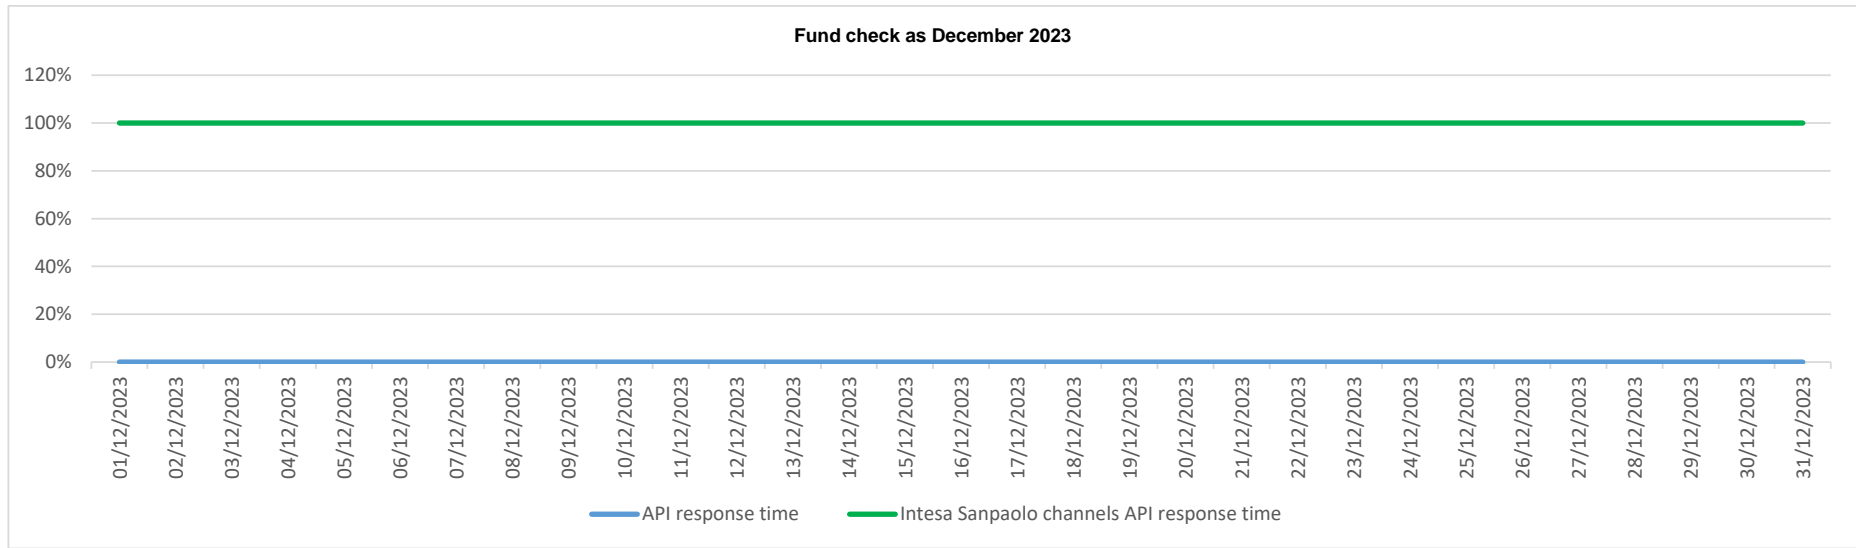

API response time vs Intesa Sanpaolo online channels