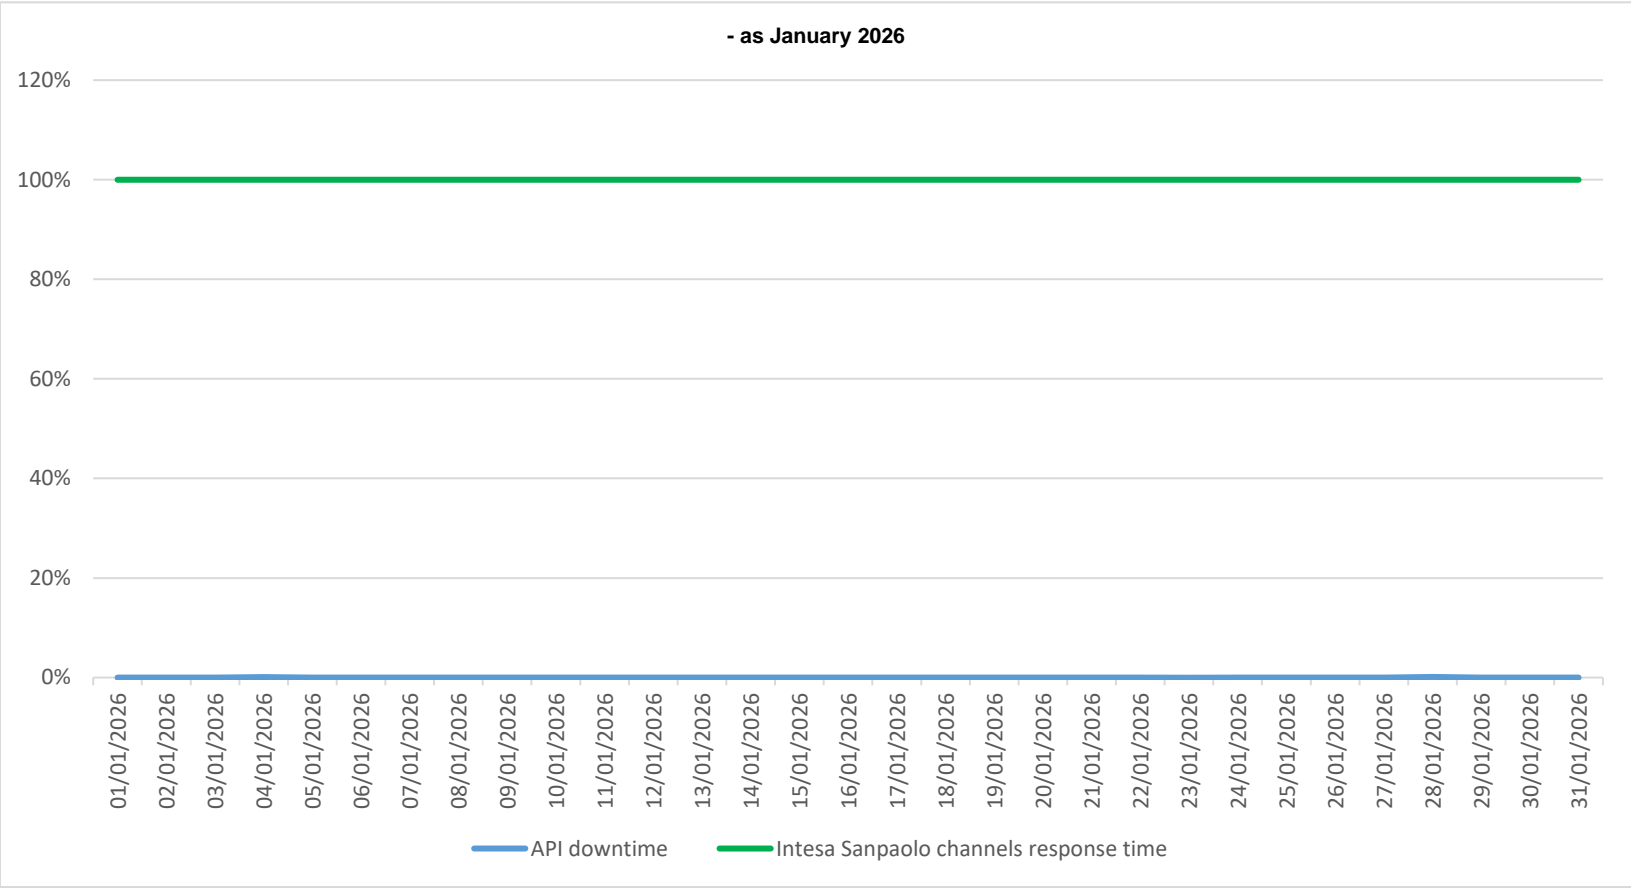

# API downtime vs Intesa Sanpaolo online channels

- as February 2026