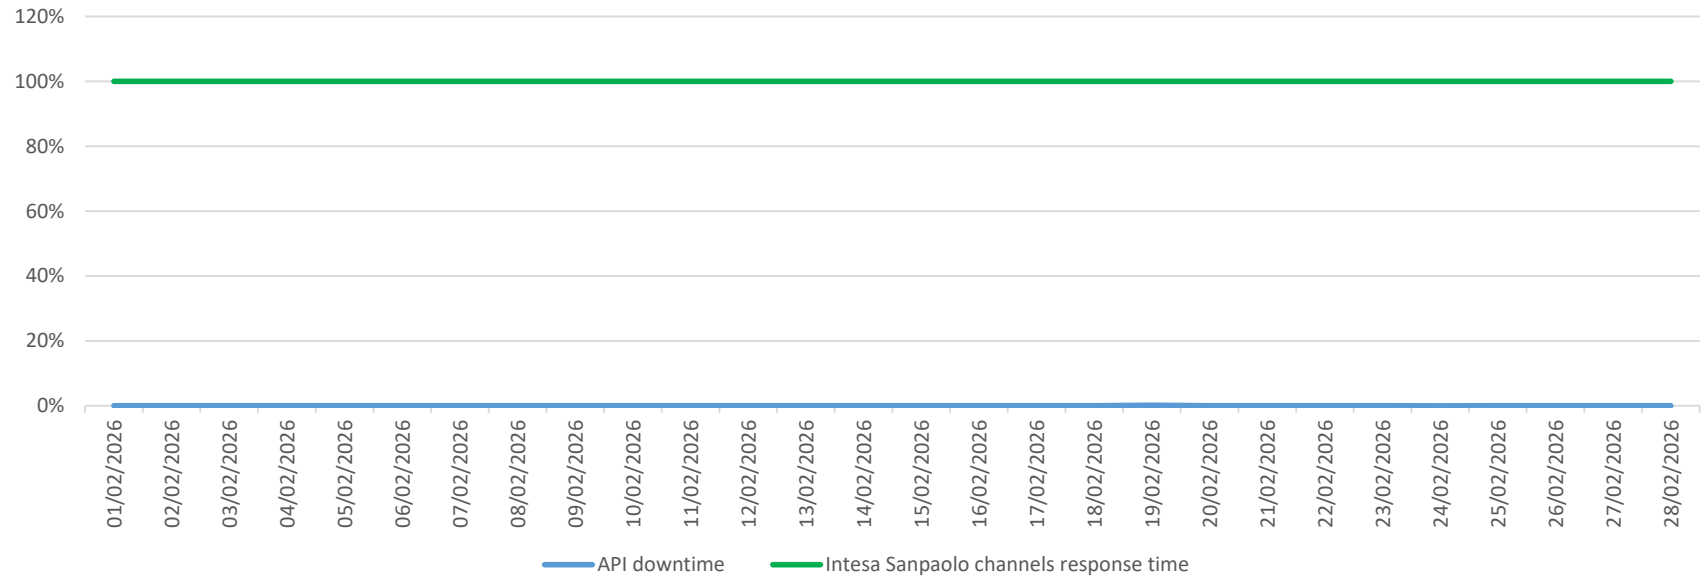

# API downtime vs Intesa Sanpaolo online channels

- as February 2026