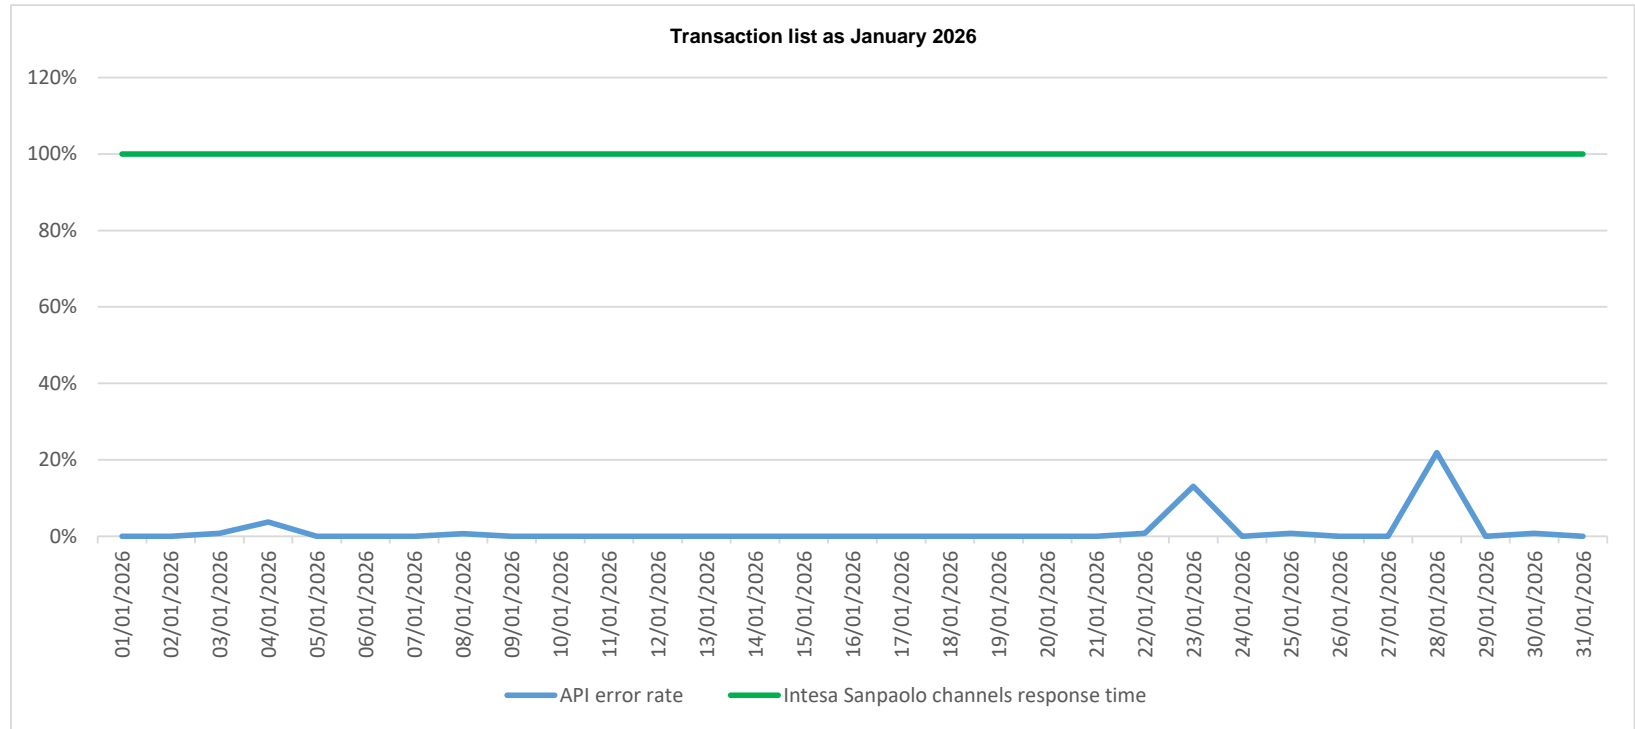

API error rate vs Intesa Sanpaolo online channels