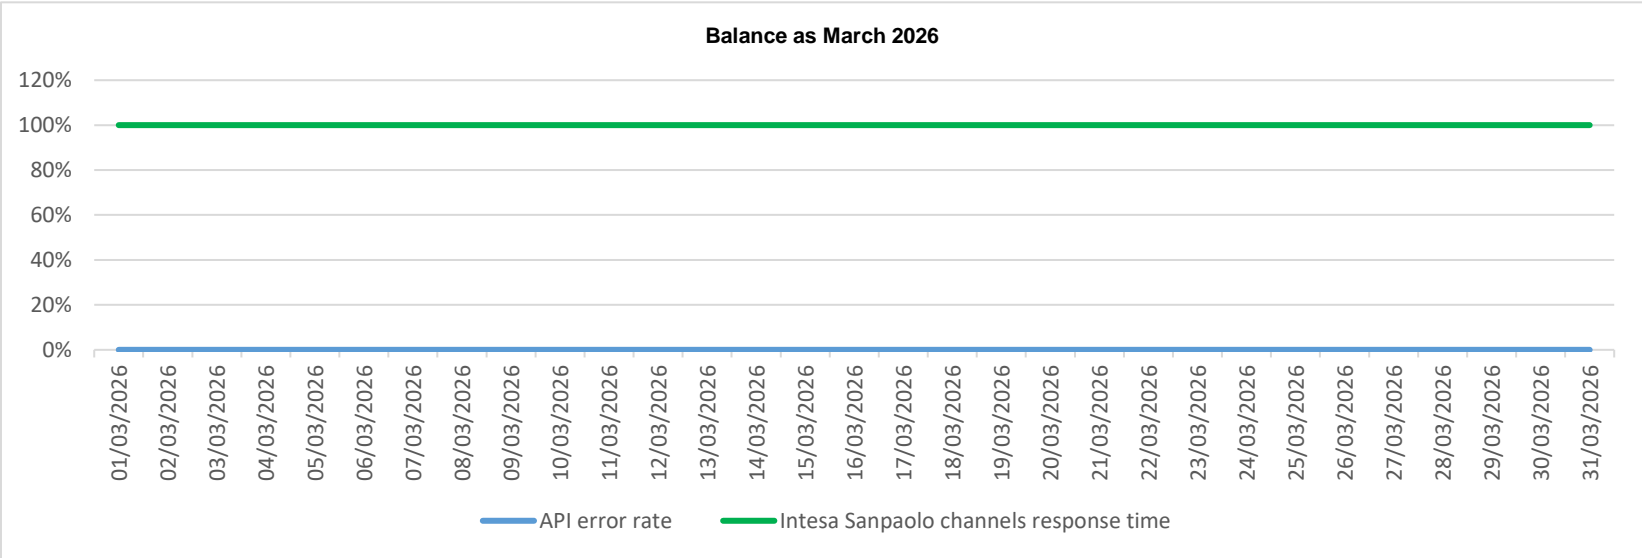

API error rate vs Intesa Sanpaolo online channels