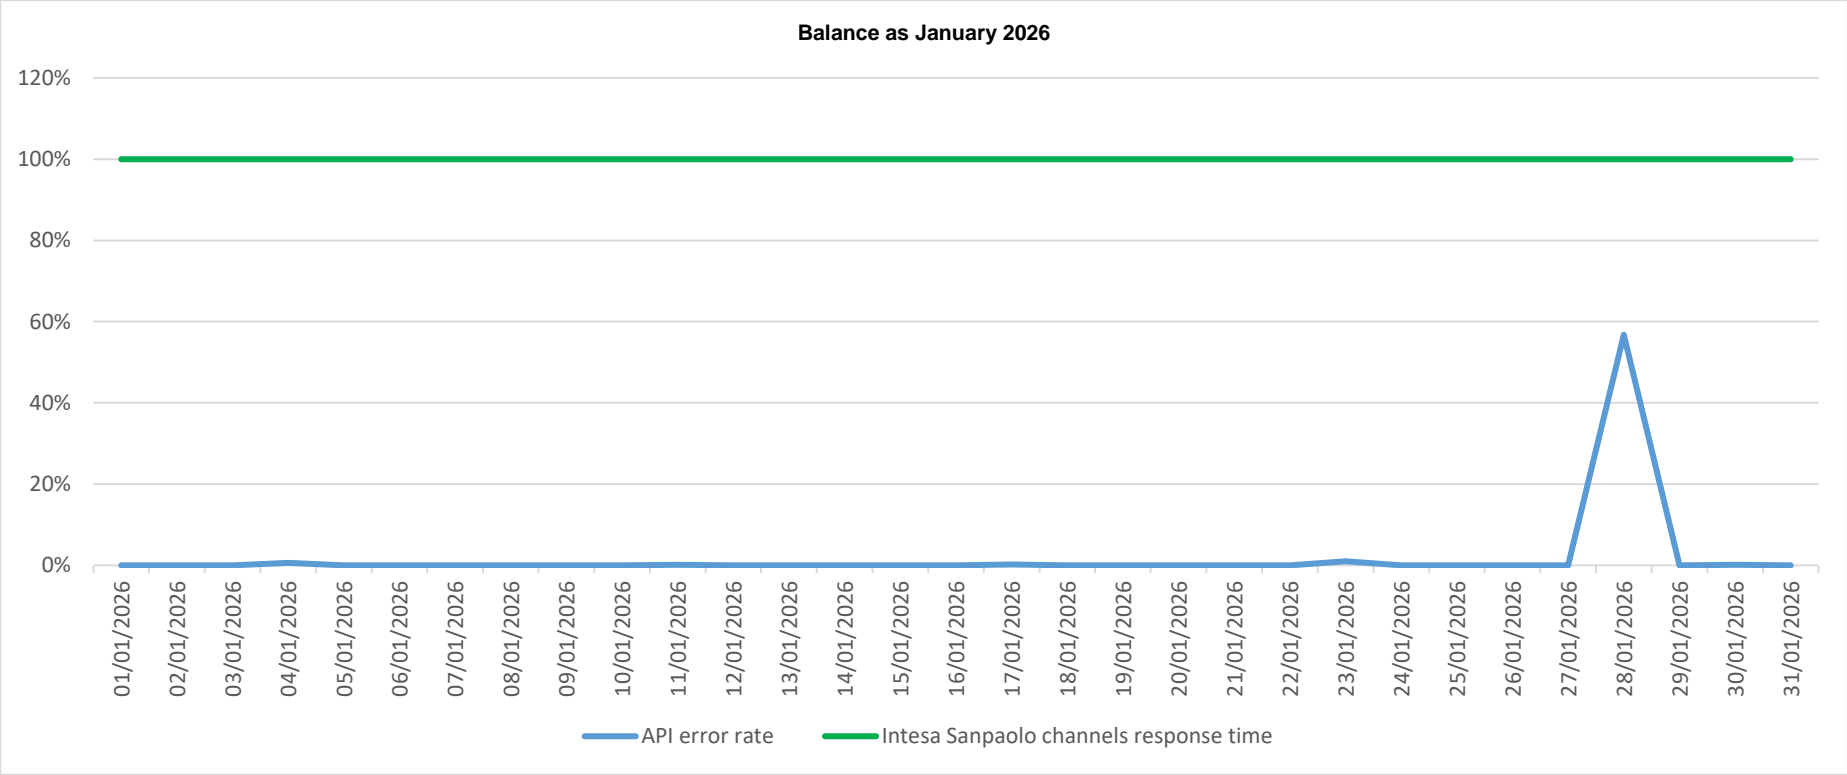

API error rate vs Intesa Sanpaolo online channels