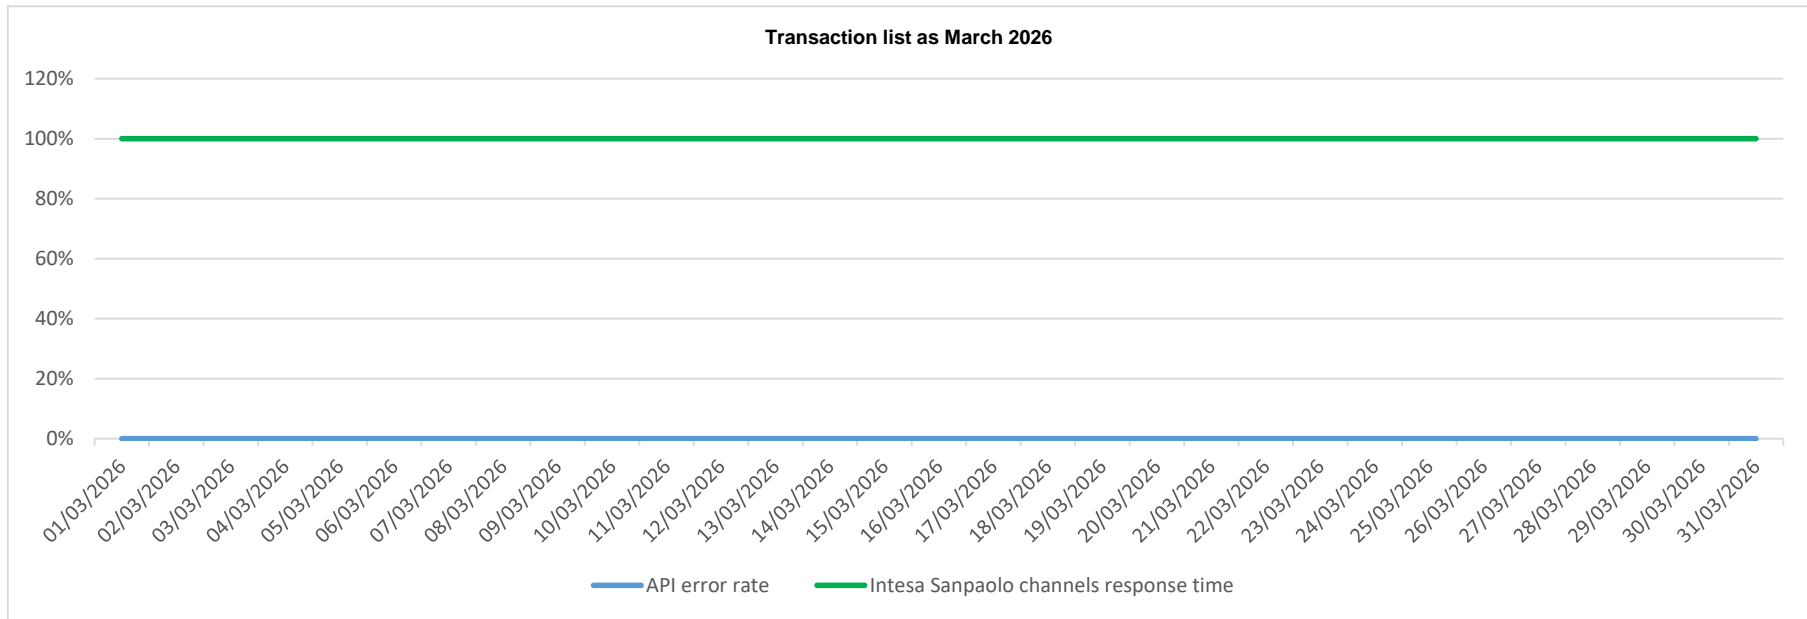

API error rate vs Intesa Sanpaolo online channels