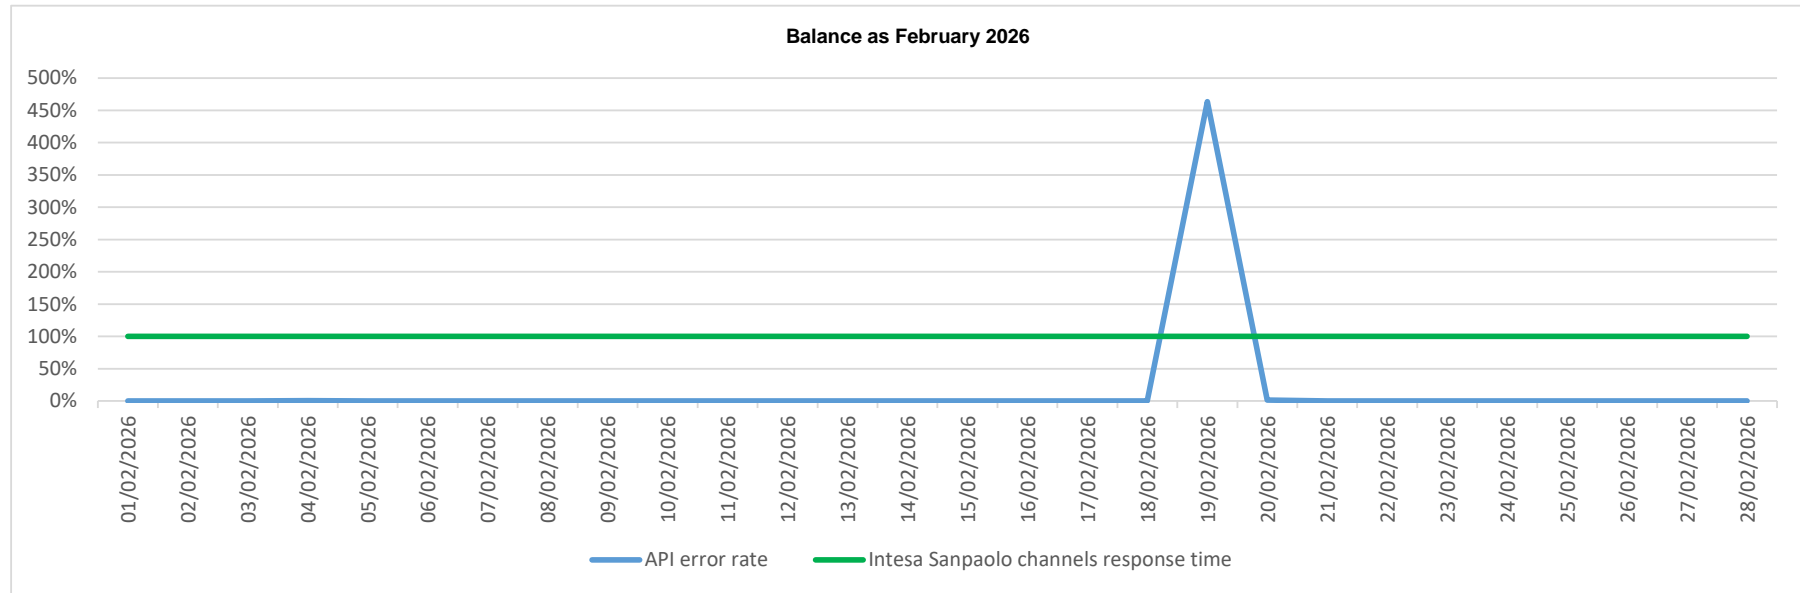

API error rate vs Intesa Sanpaolo online channels