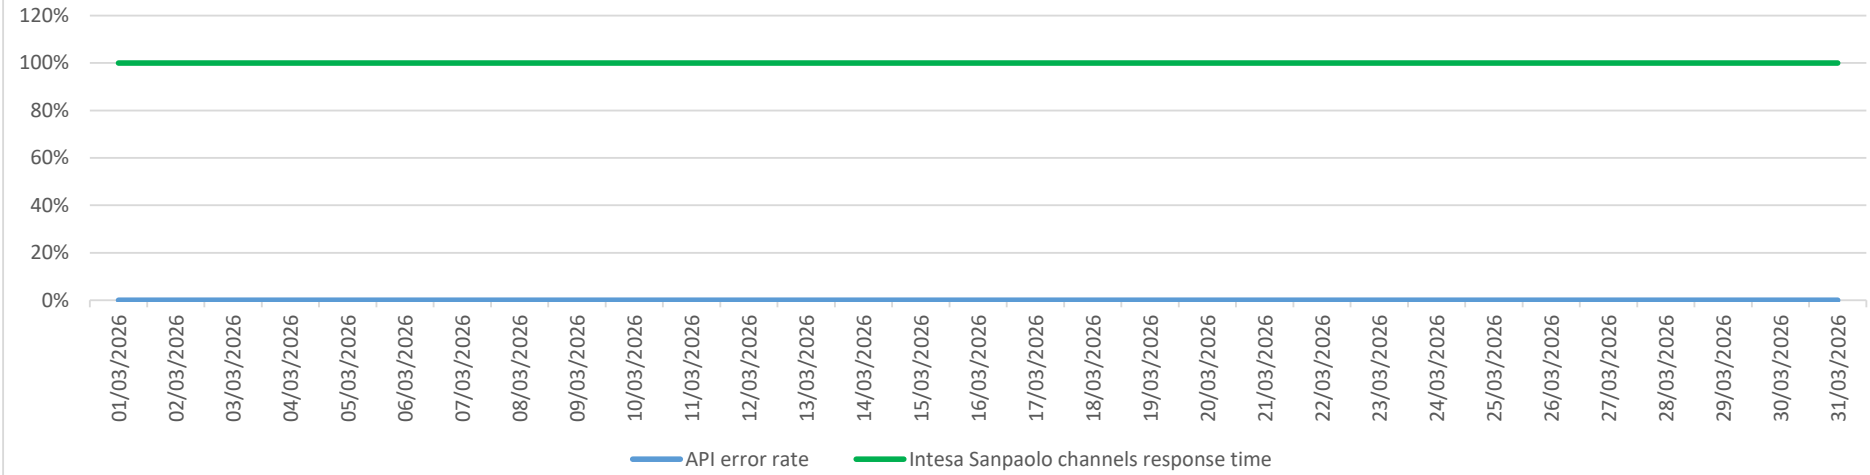

API error rate vs Intesa Sanpaolo online channels

Account list as March 2026