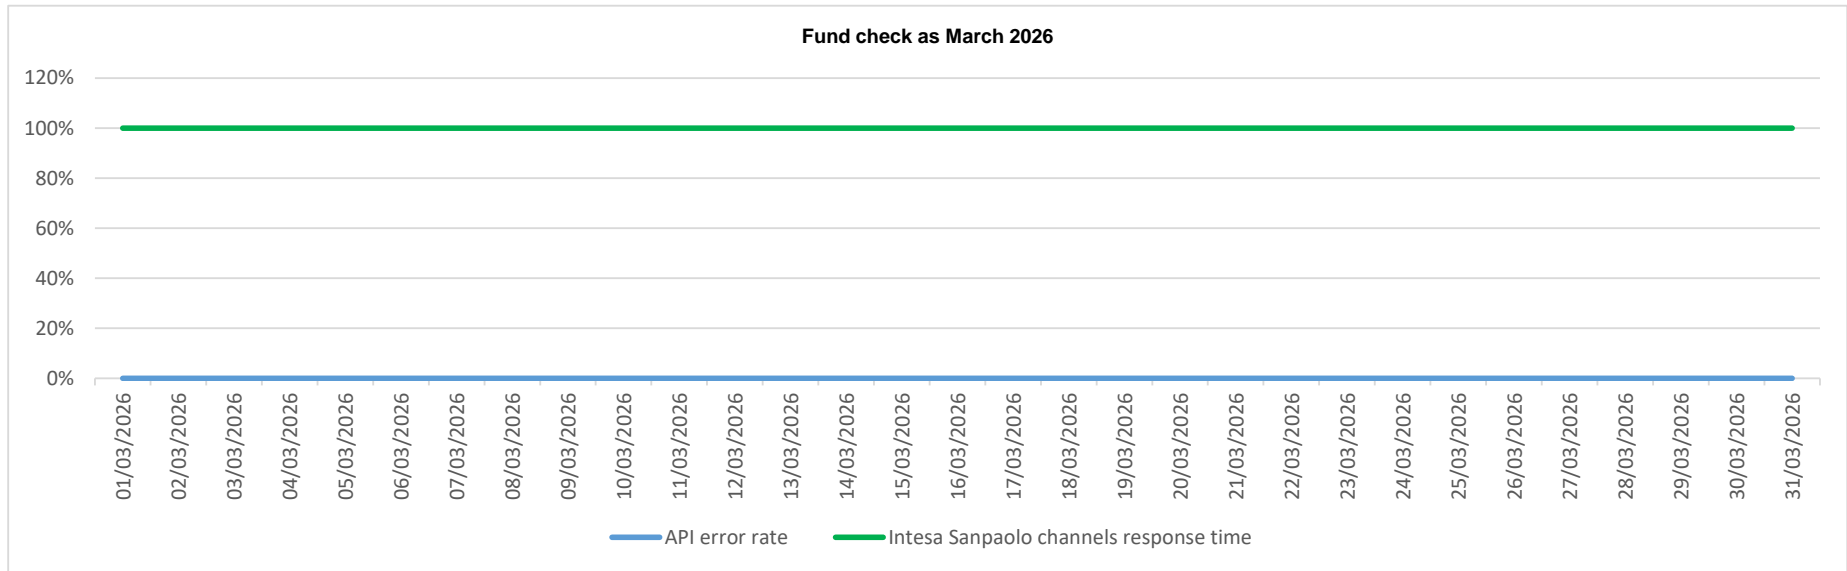

API error rate vs Intesa Sanpaolo online channels