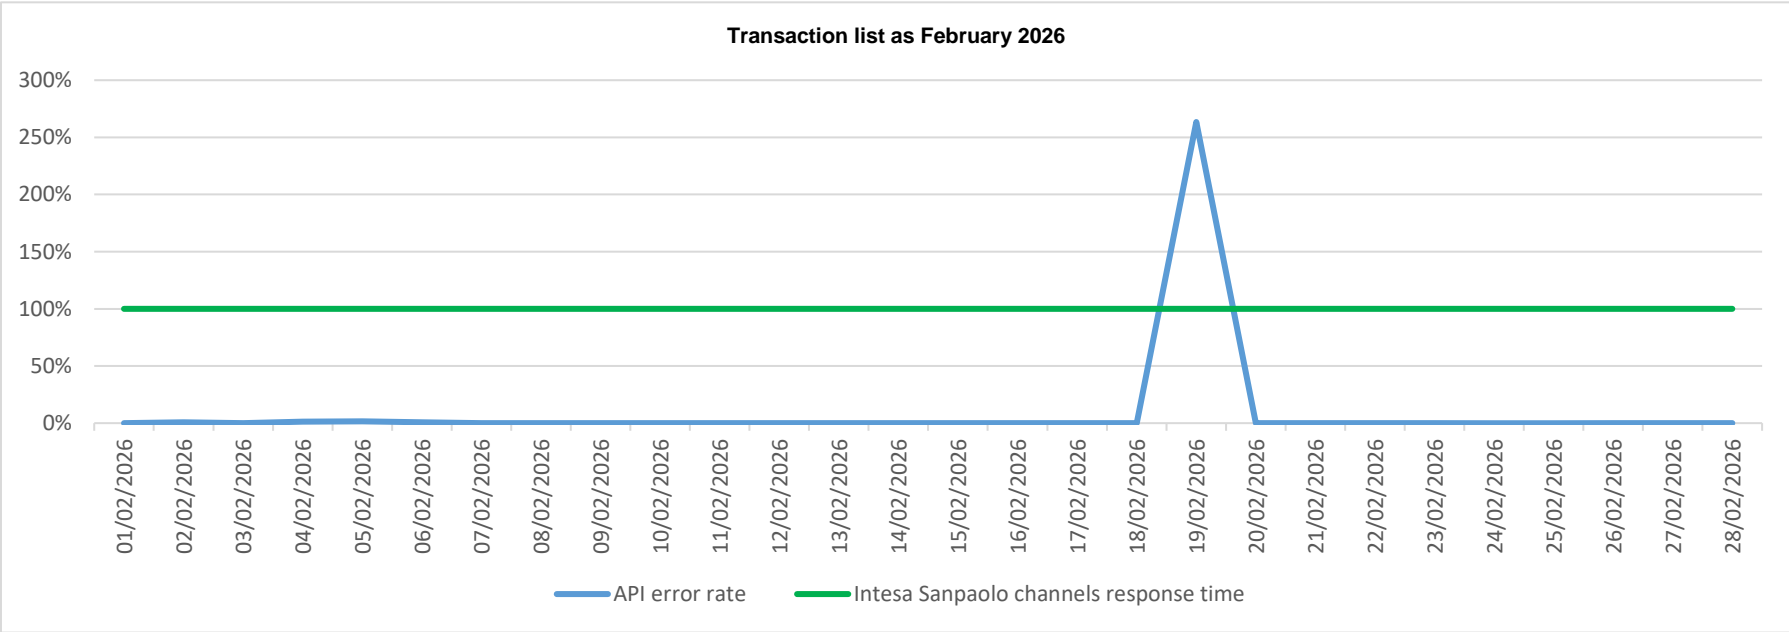

API error rate vs Intesa Sanpaolo online channels