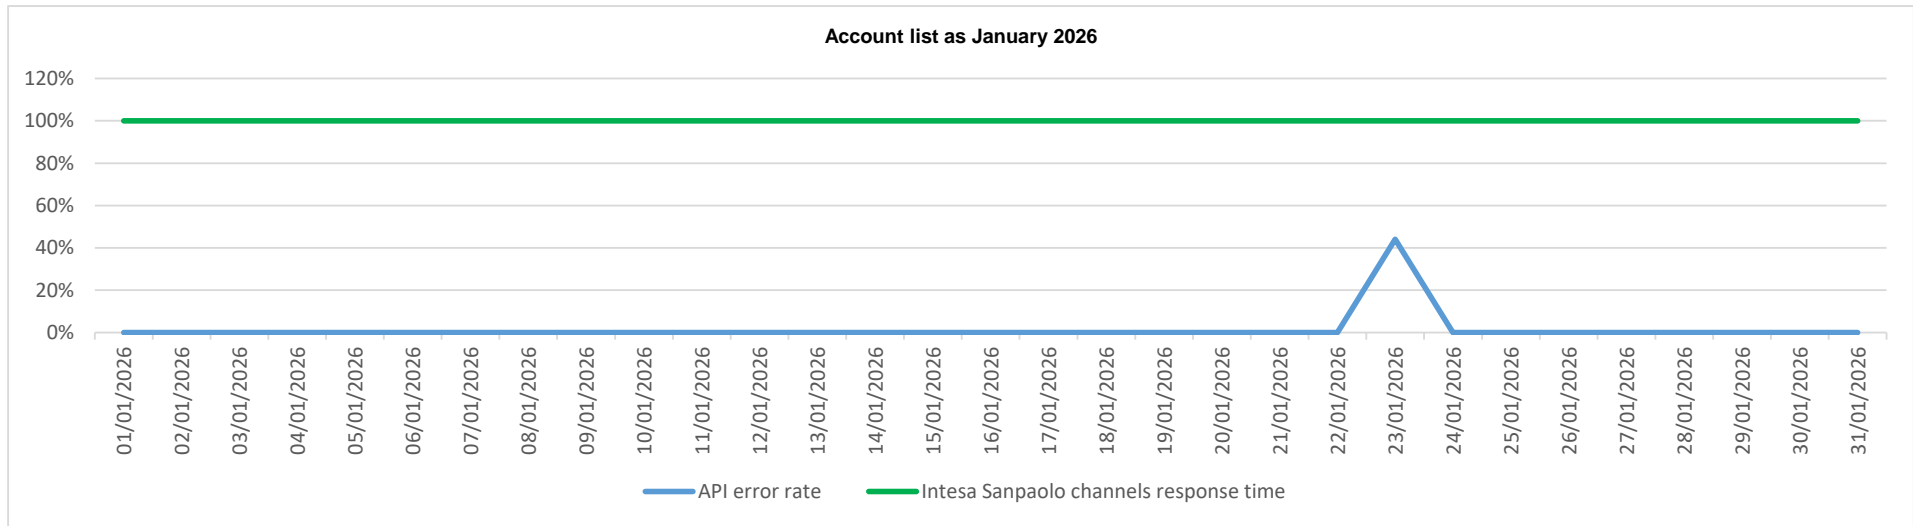

## API error rate vs Intesa Sanpaolo online channels

# API error rate vs Intesa Sanpaolo online channels

Account list as February 2026