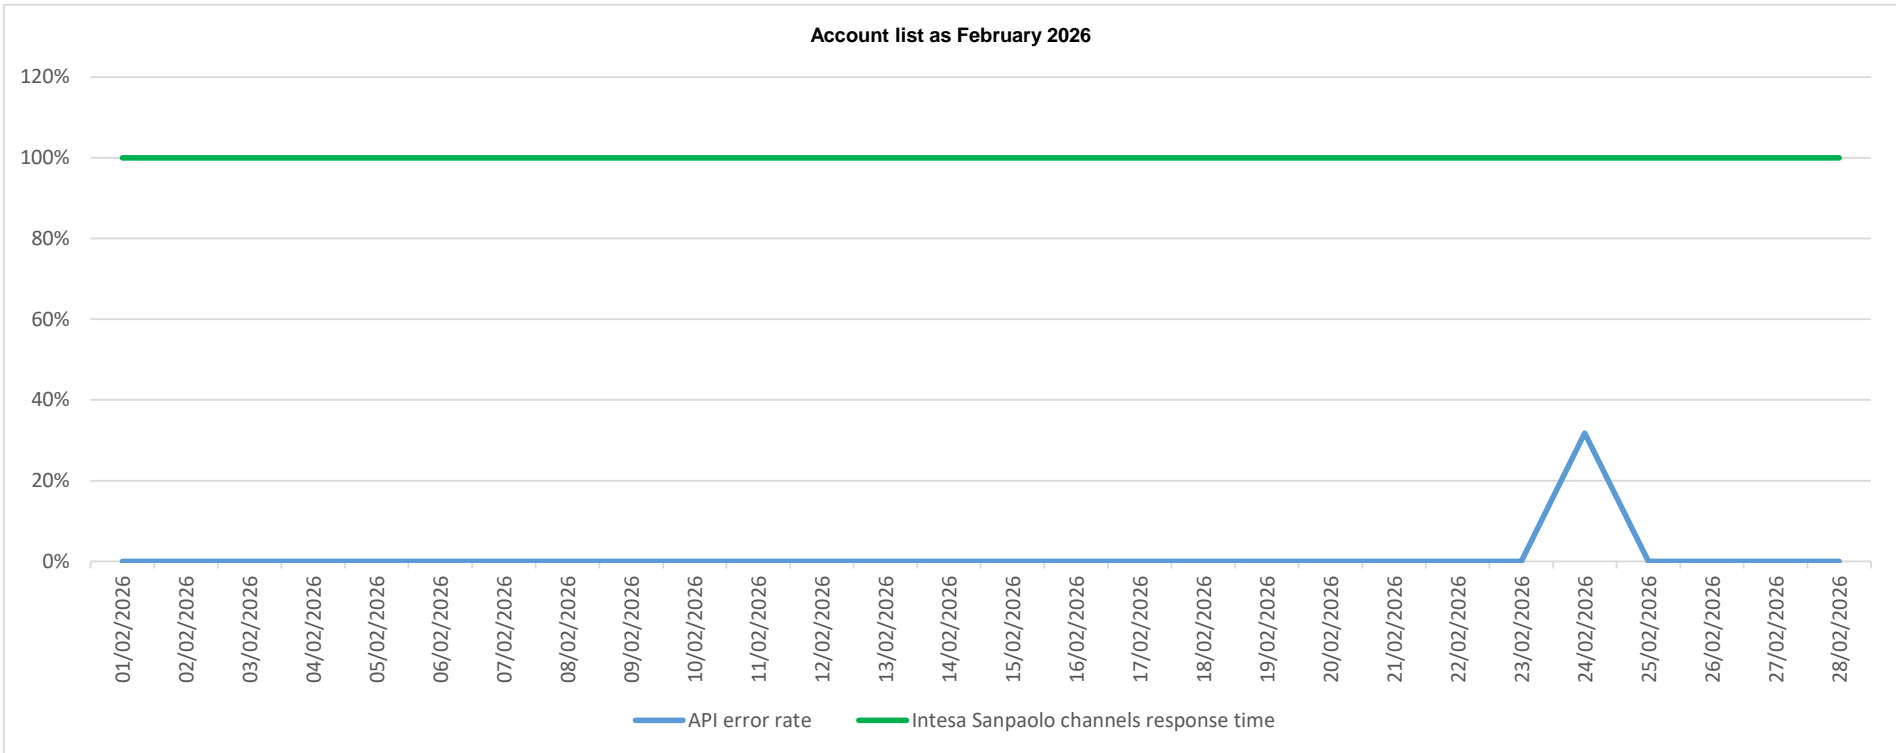

## API error rate vs Intesa Sanpaolo online channels

# API error rate vs Intesa Sanpaolo online channels

Account list as February 2026