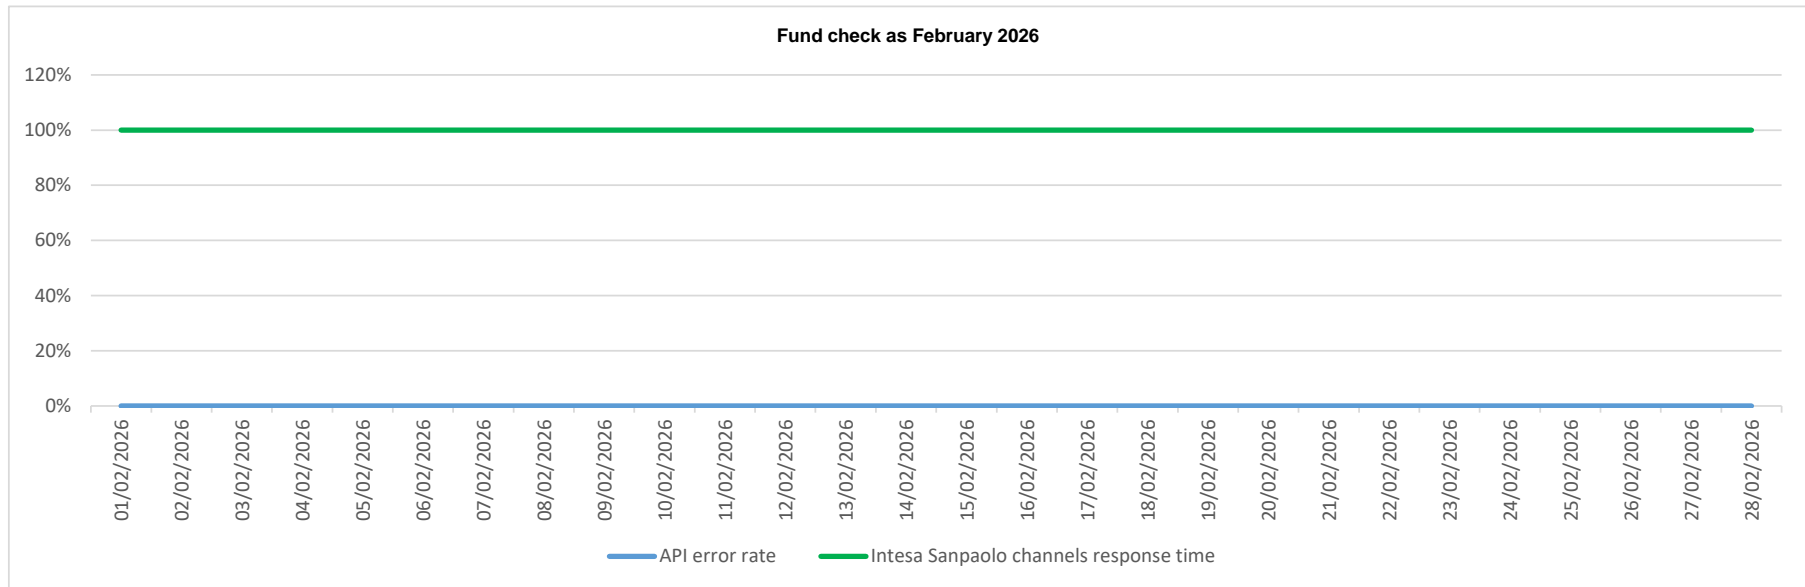

API error rate vs Intesa Sanpaolo online channels