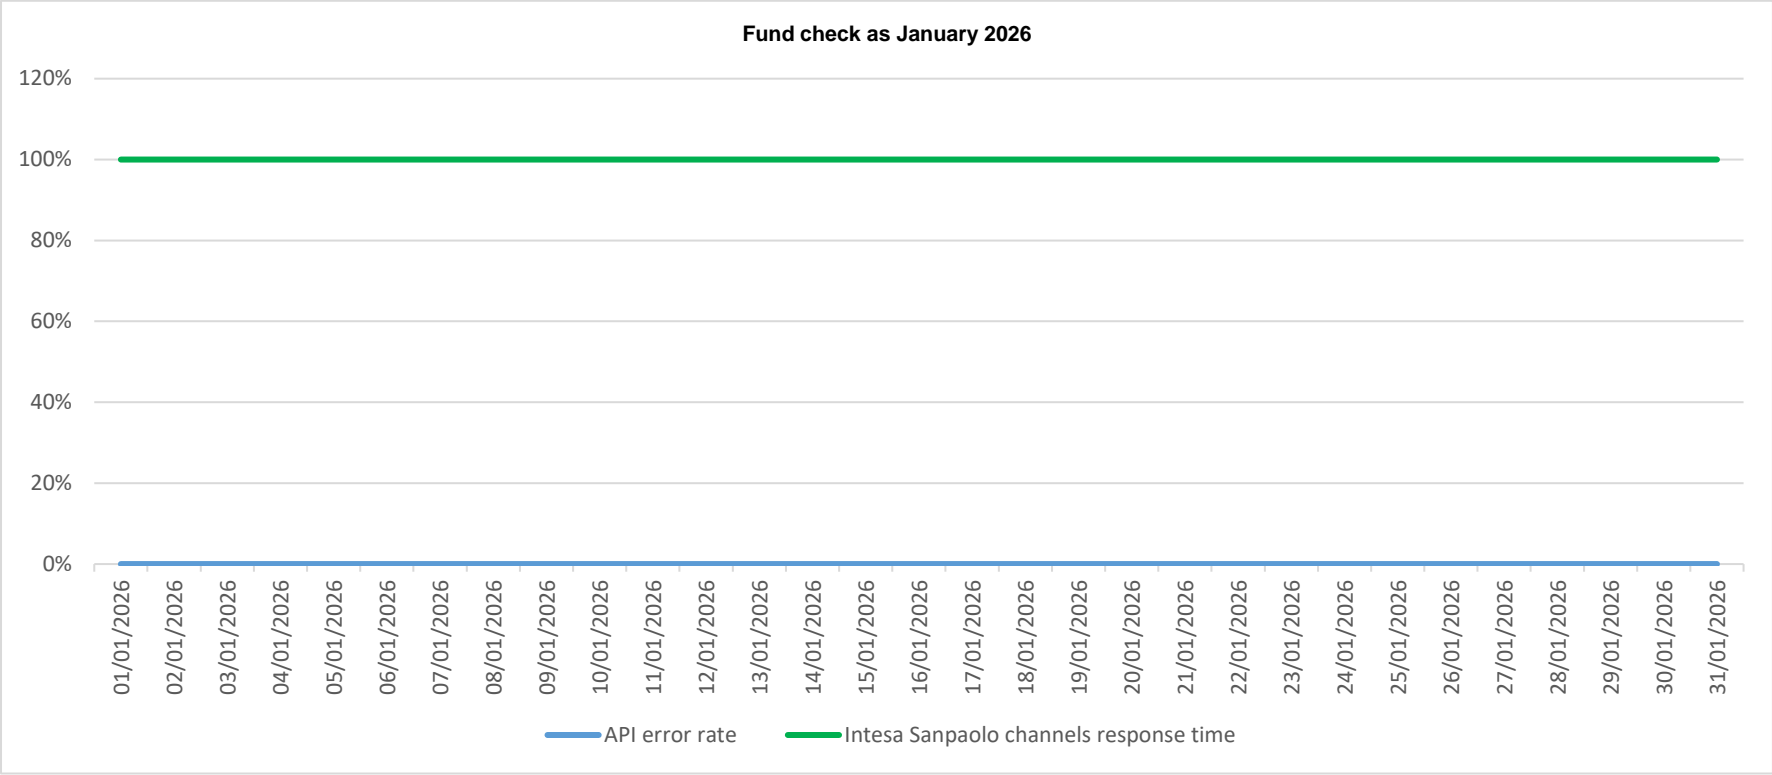

API error rate vs Intesa Sanpaolo online channels