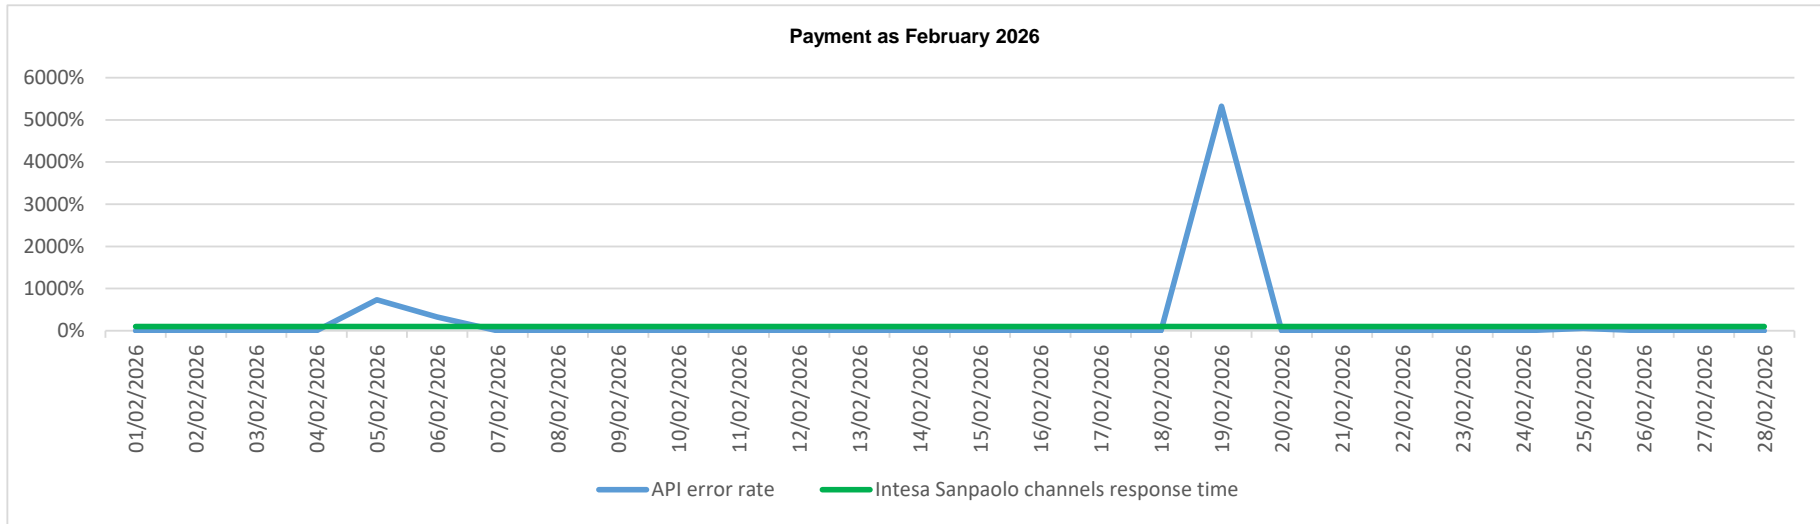

API error rate vs Intesa Sanpaolo online channels