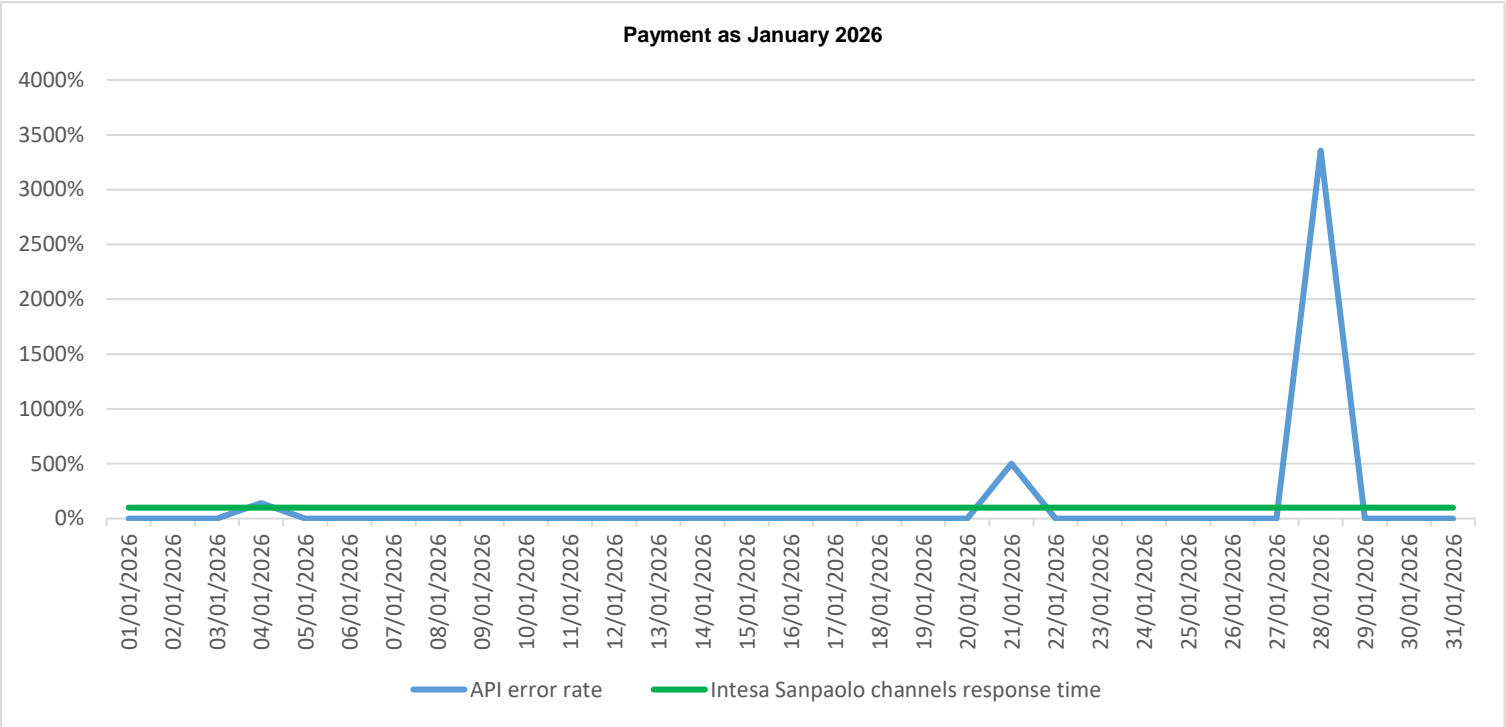

API error rate vs Intesa Sanpaolo online channels