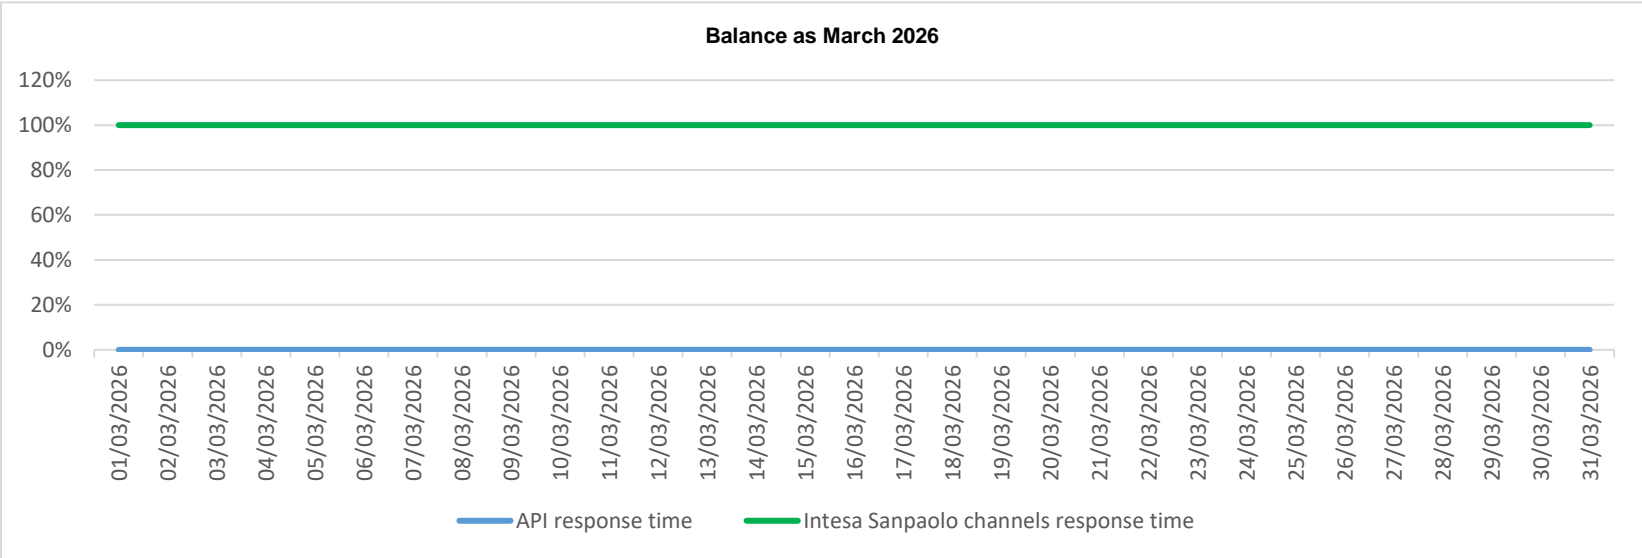

Account list as March 2026

API response time vs Intesa Sanpaolo online channels

API response time vs Intesa Sanpaolo online channels

API response time vs Intesa Sanpaolo online channels

API response time vs Intesa Sanpaolo online channels