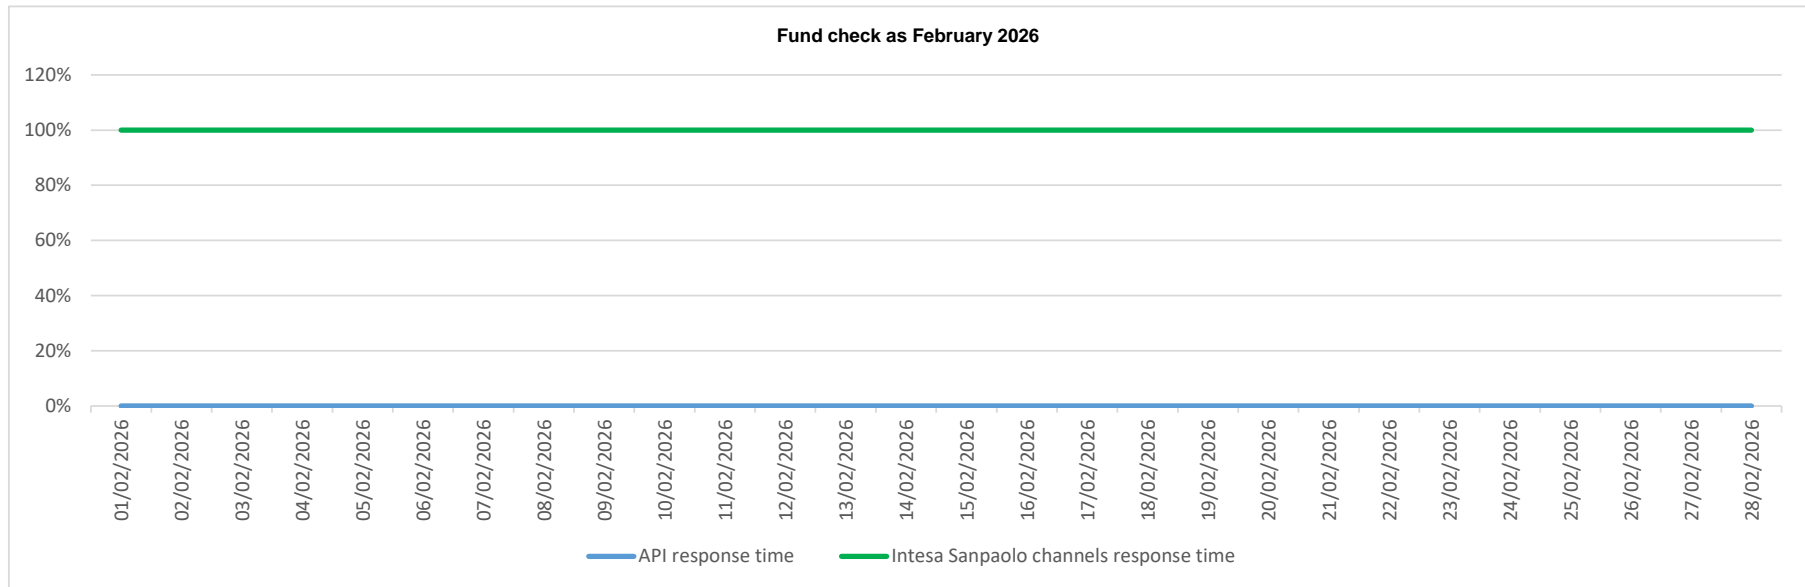

API response time vs Intesa Sanpaolo online channels

API response time vs Intesa Sanpaolo online channels

API response time vs Intesa Sanpaolo online channels

API response time vs Intesa Sanpaolo online channels