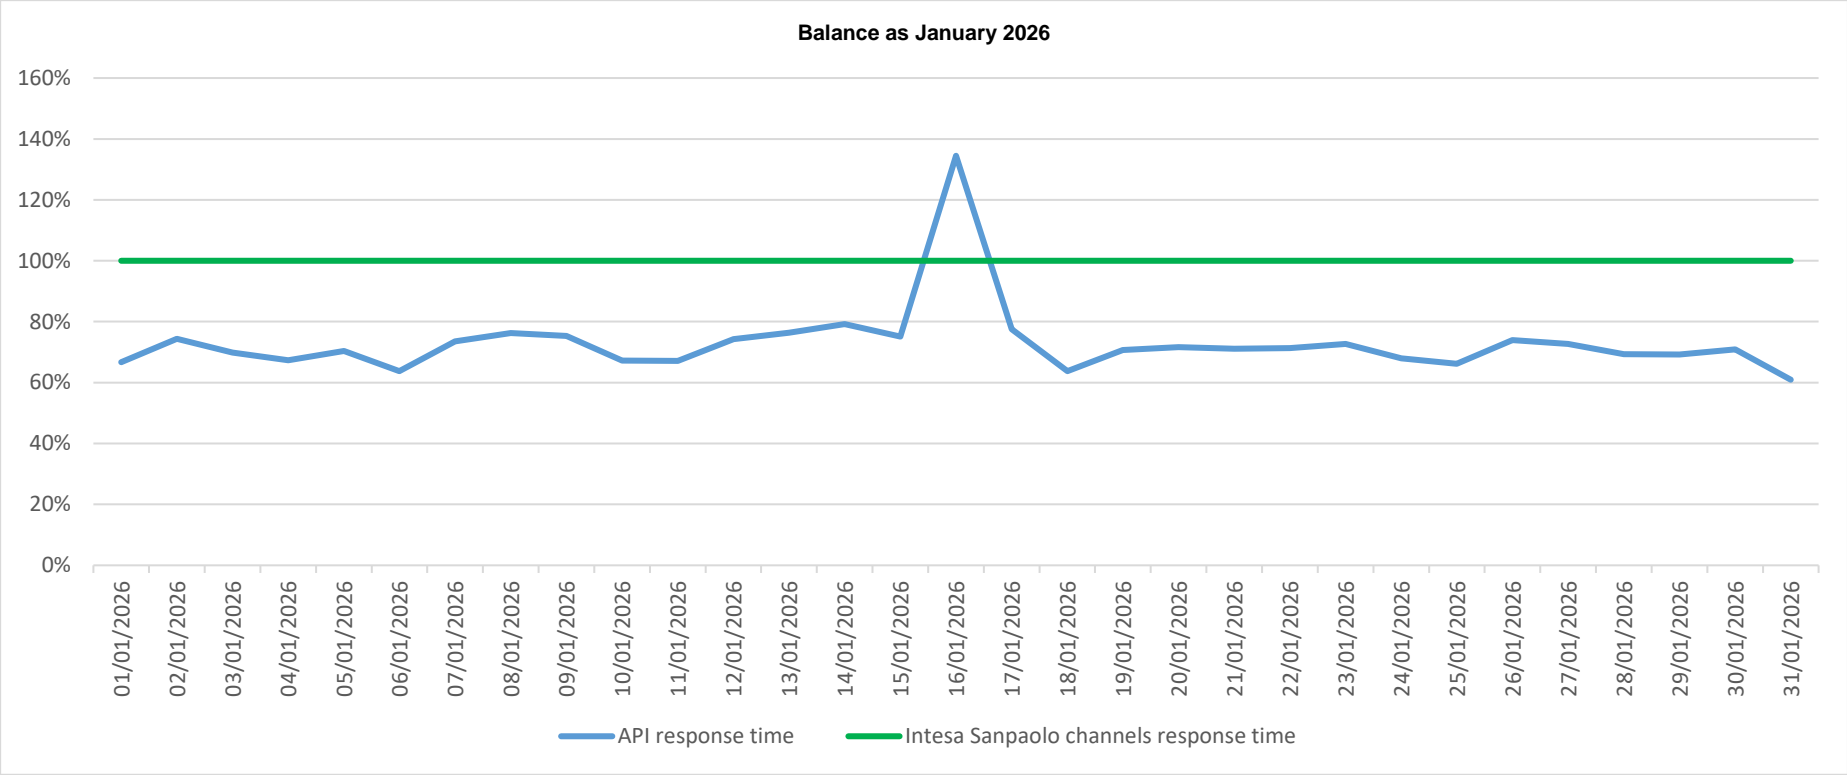

API response time vs Intesa Sanpaolo online channels