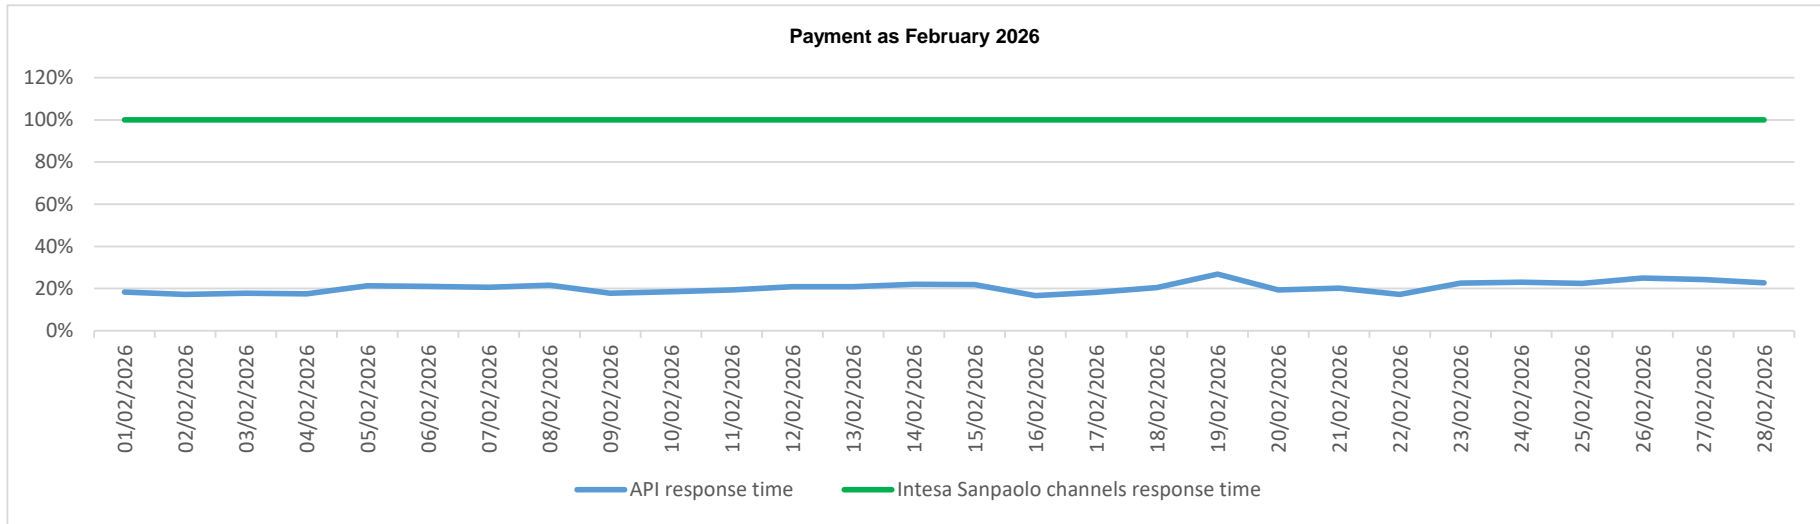

API response time vs Intesa Sanpaolo online channels