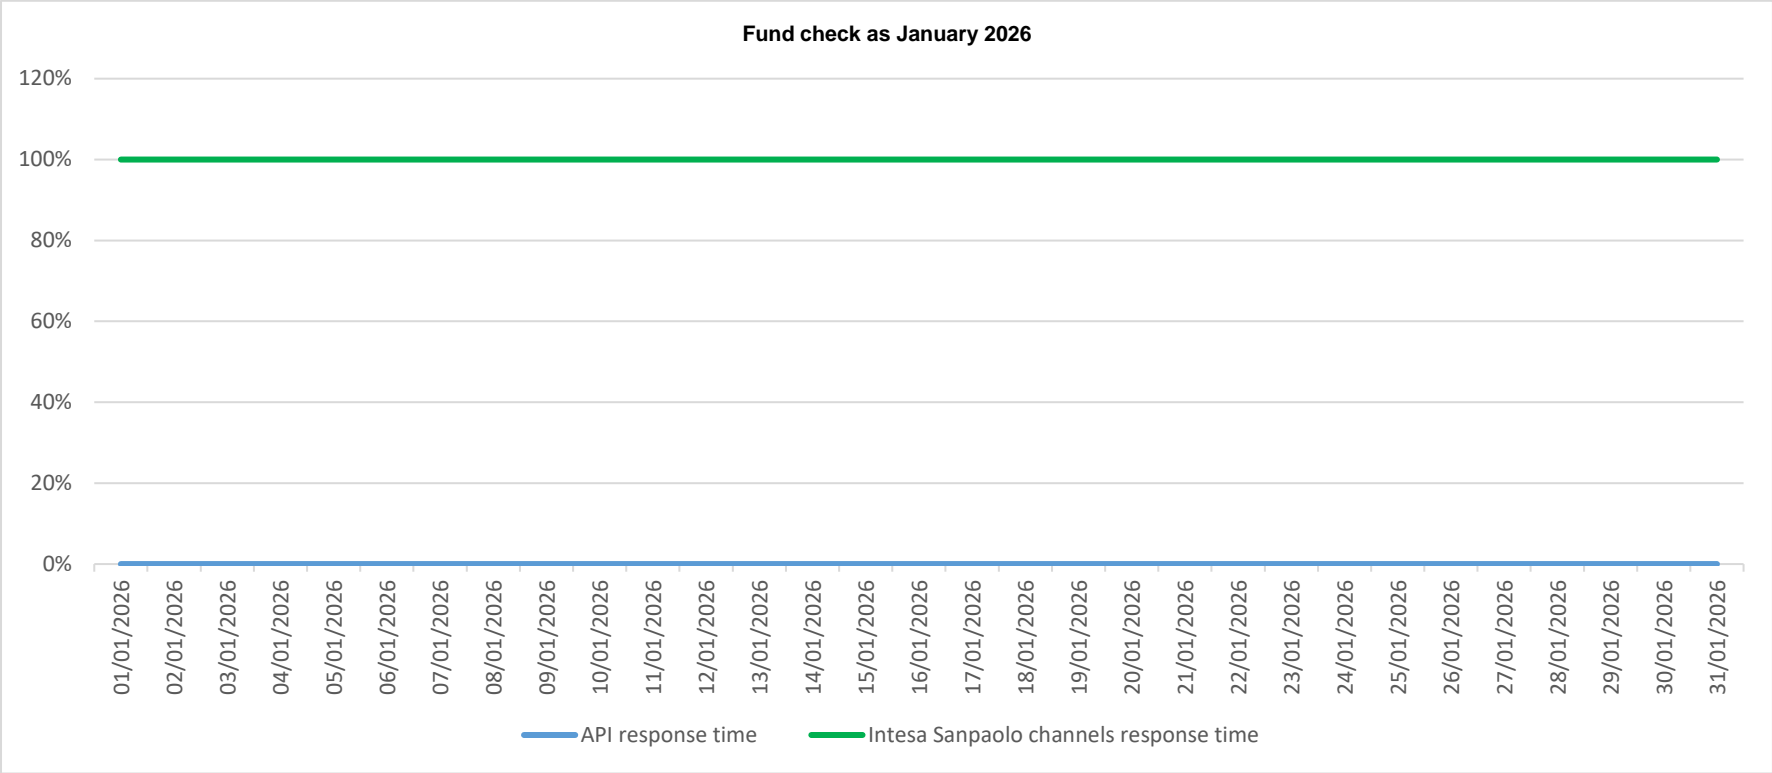

API response time vs Intesa Sanpaolo online channels