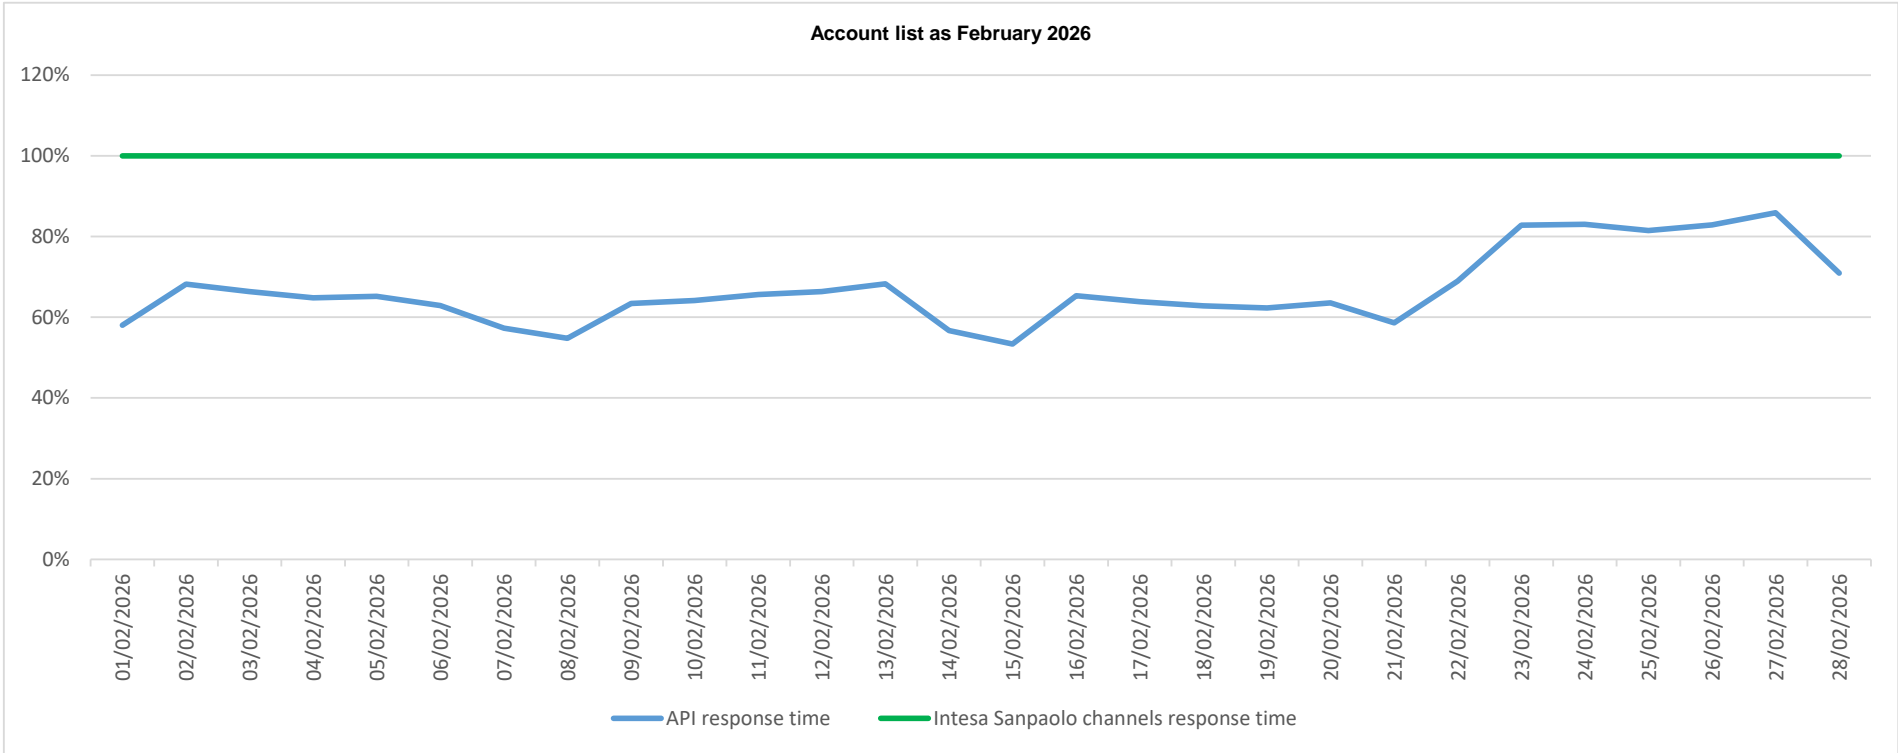

API response time vs Intesa Sanpaolo online channels

Account list as January 2026

API response time vs Intesa Sanpaolo online channels

Account list as February 2026

API response time vs Intesa Sanpaolo online channels

Account list as March 2026

API response time vs Intesa Sanpaolo online channels

API response time vs Intesa Sanpaolo online channels

API response time vs Intesa Sanpaolo online channels

API response time vs Intesa Sanpaolo online channels