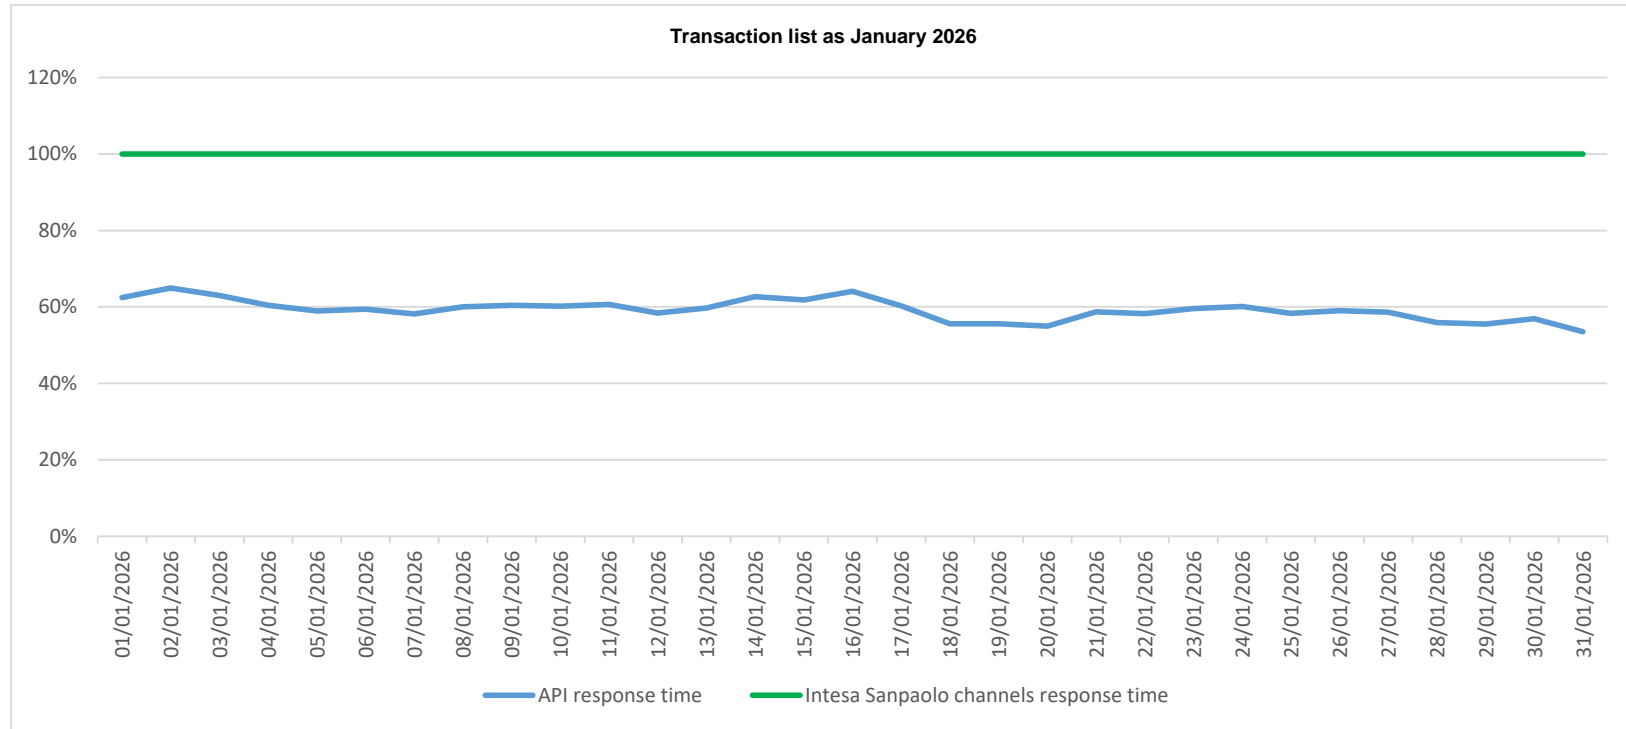

Account list as March 2026

API response time vs Intesa Sanpaolo online channels

API response time vs Intesa Sanpaolo online channels

API response time vs Intesa Sanpaolo online channels

API response time vs Intesa Sanpaolo online channels