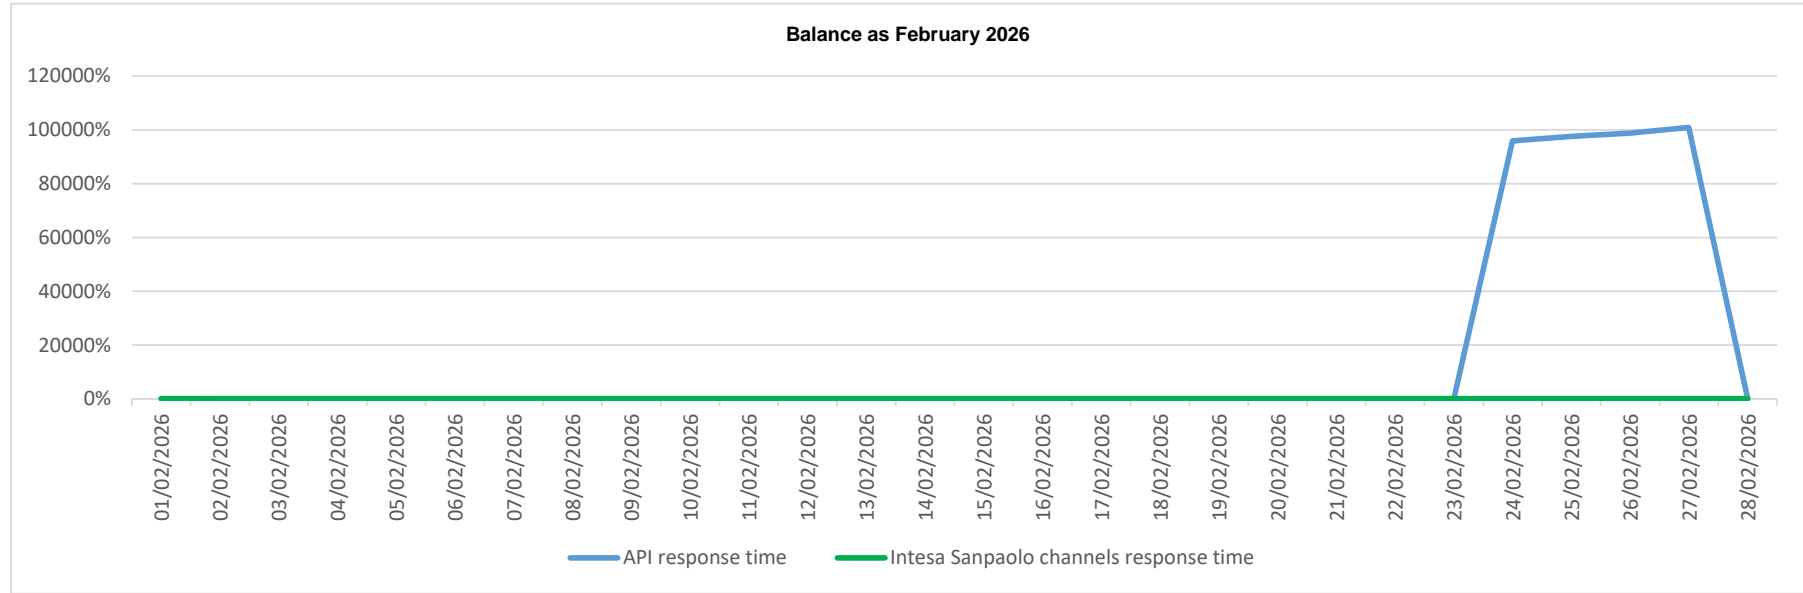

API response time vs Intesa Sanpaolo online channels