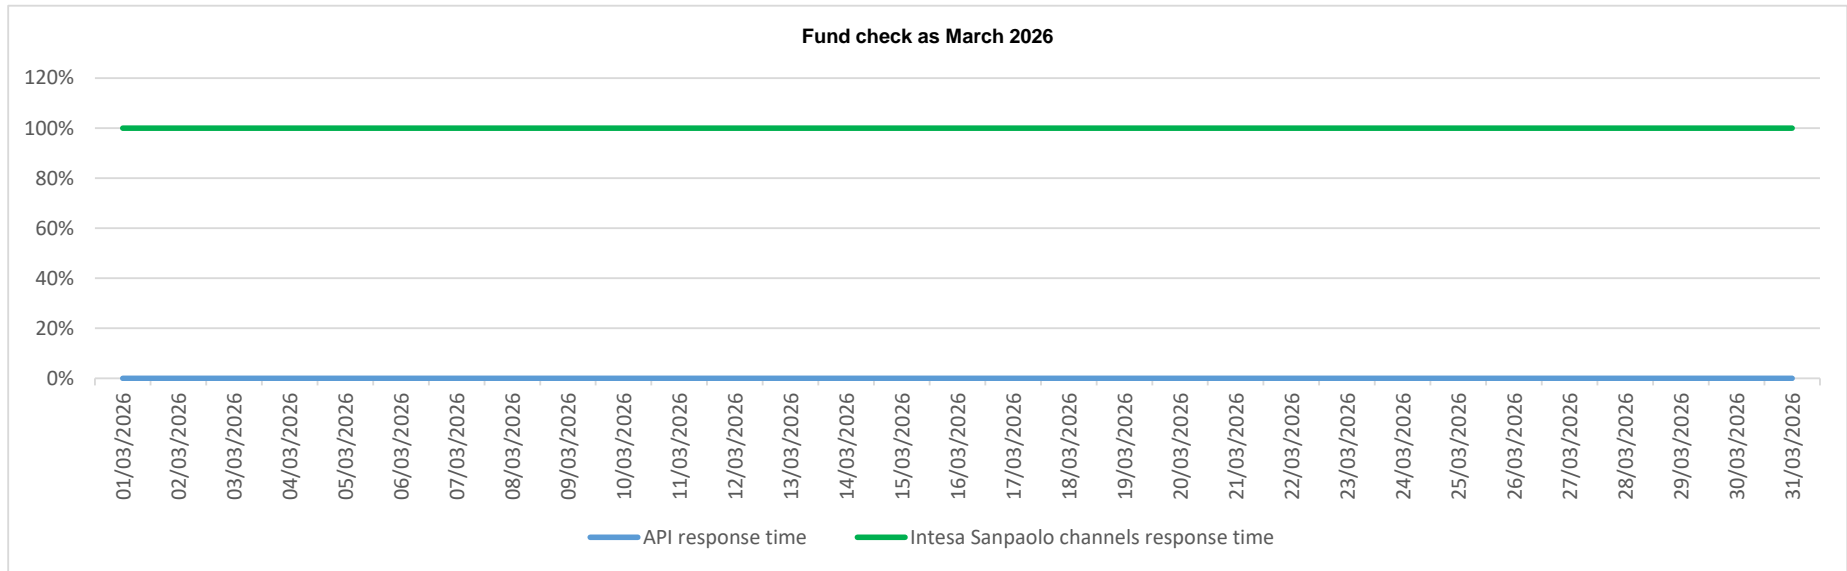

API response time vs Intesa Sanpaolo online channels