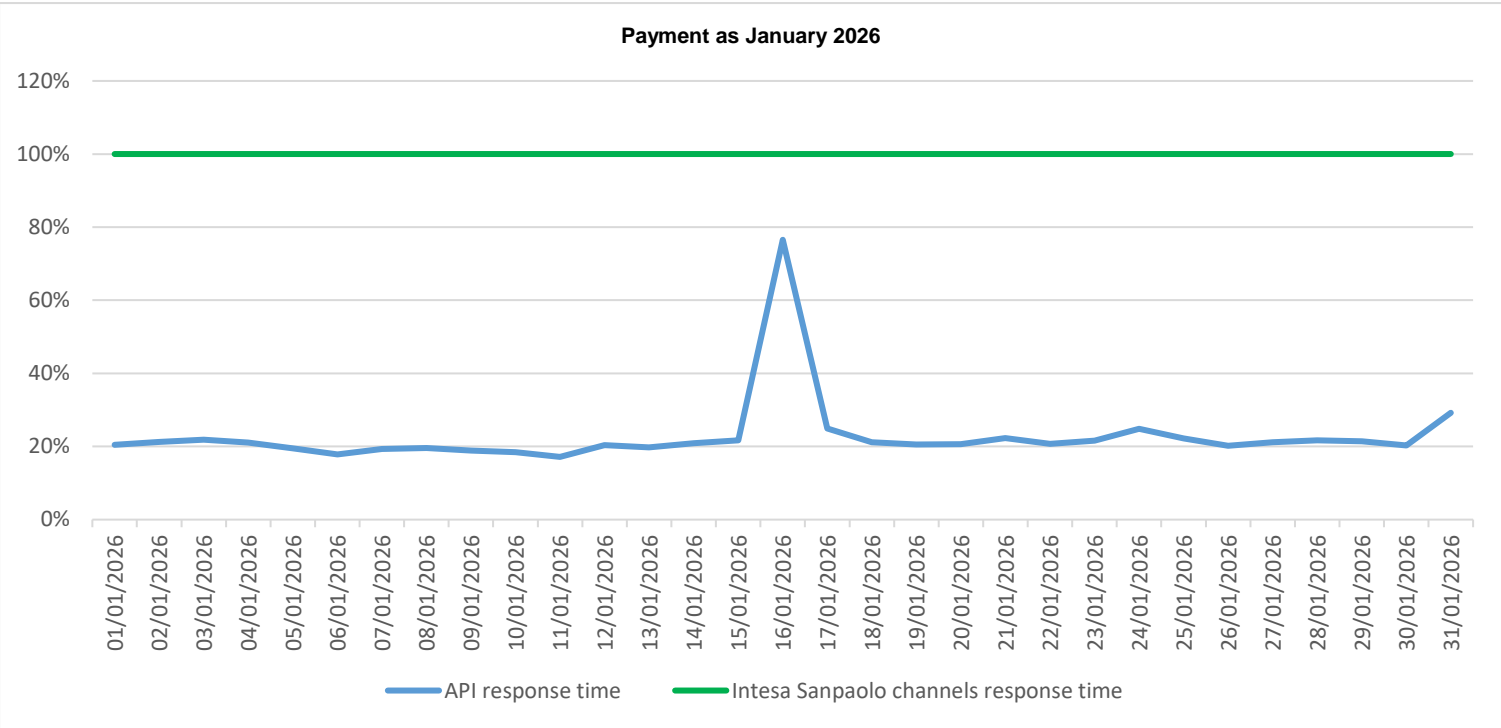

API response time vs Intesa Sanpaolo online channels