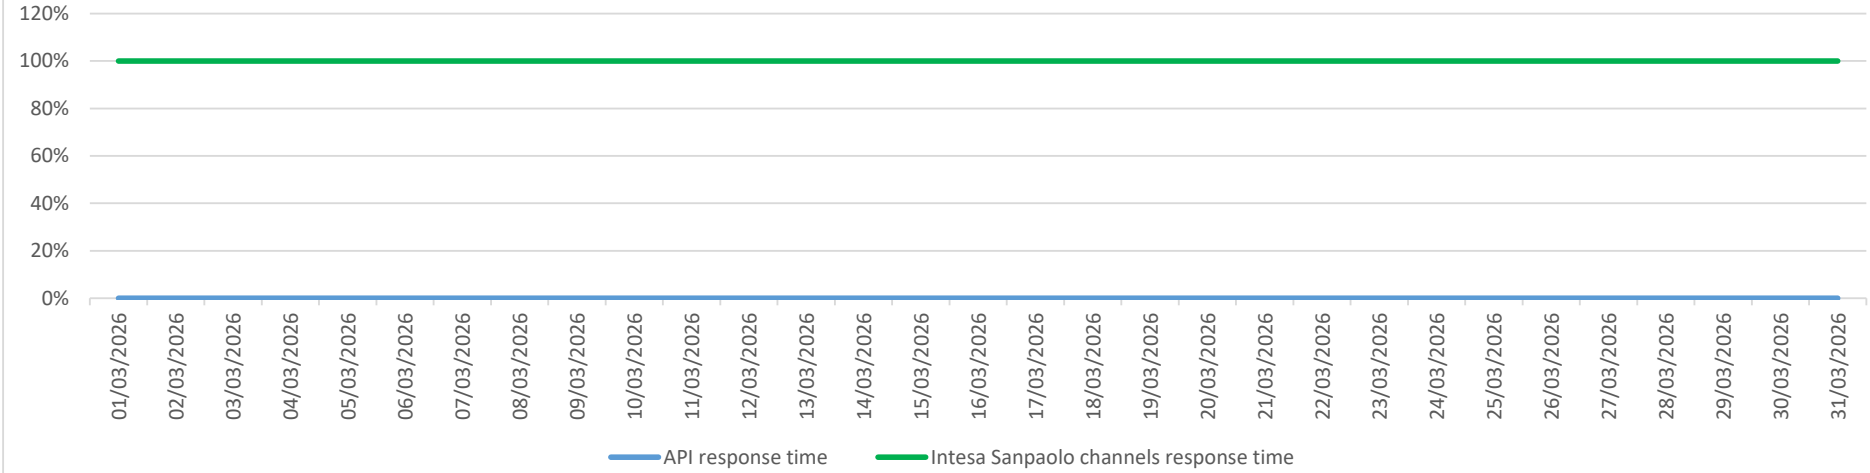

API response time vs Intesa Sanpaolo online channels

Account list as March 2026