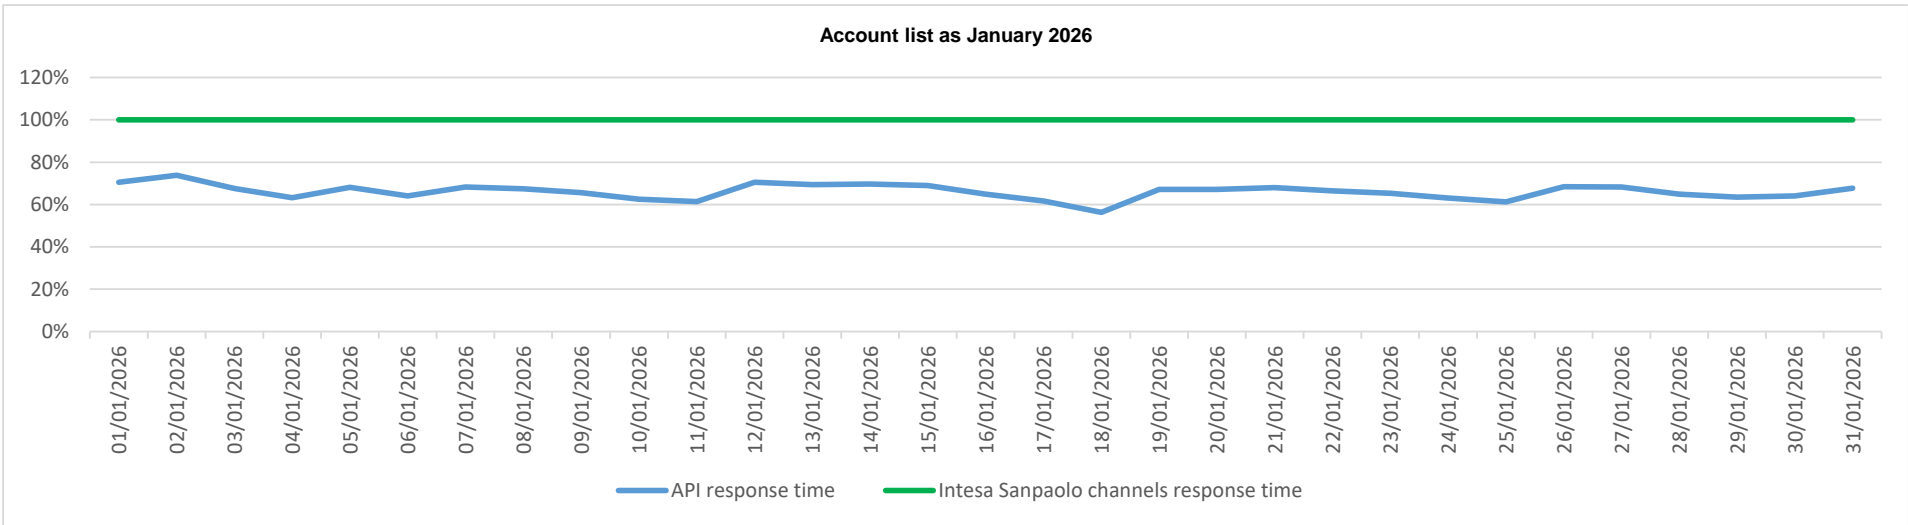

API response time vs Intesa Sanpaolo online channels

Account list as January 2026

API response time vs Intesa Sanpaolo online channels

Account list as February 2026

API response time vs Intesa Sanpaolo online channels