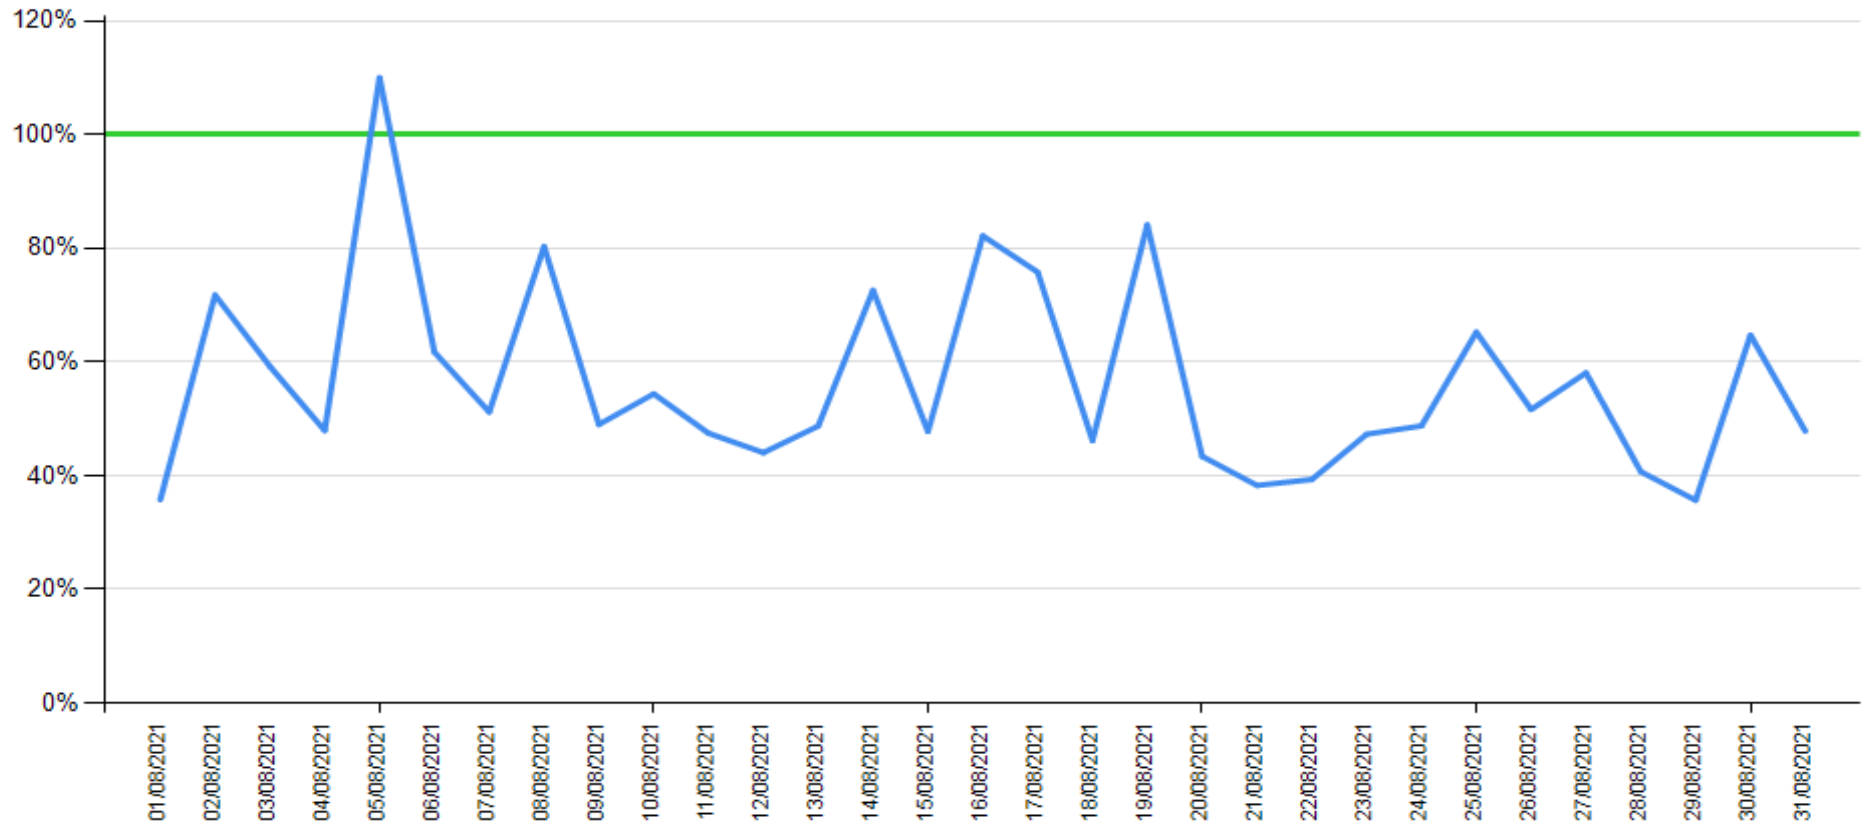

Transaction list as of September 2021

API response time vs Intesa Sanpaolo online channels

— API response time

— Intesa Sanpaolo channels response time