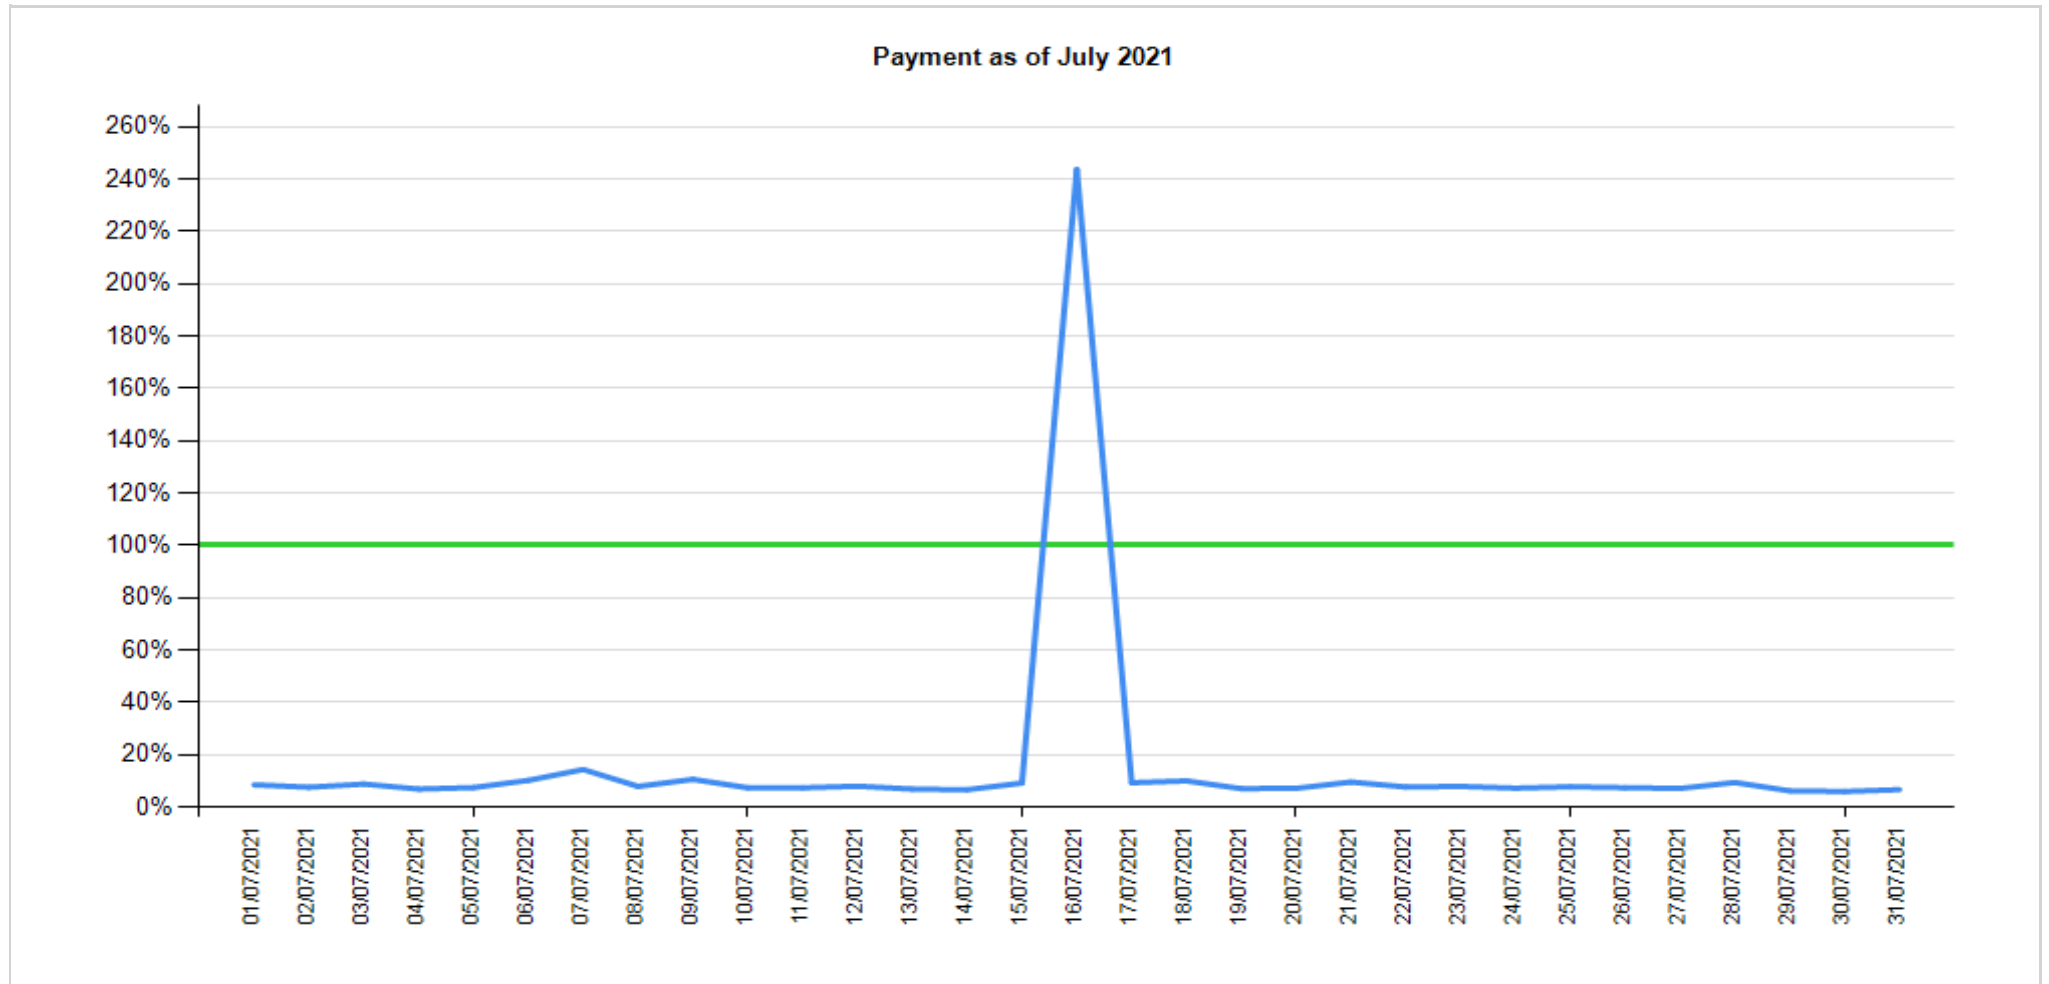

Payment as of August 2021

API response time vs Intesa Sanpaolo online channels

— API response time

— Intesa Sanpaolo channels response time