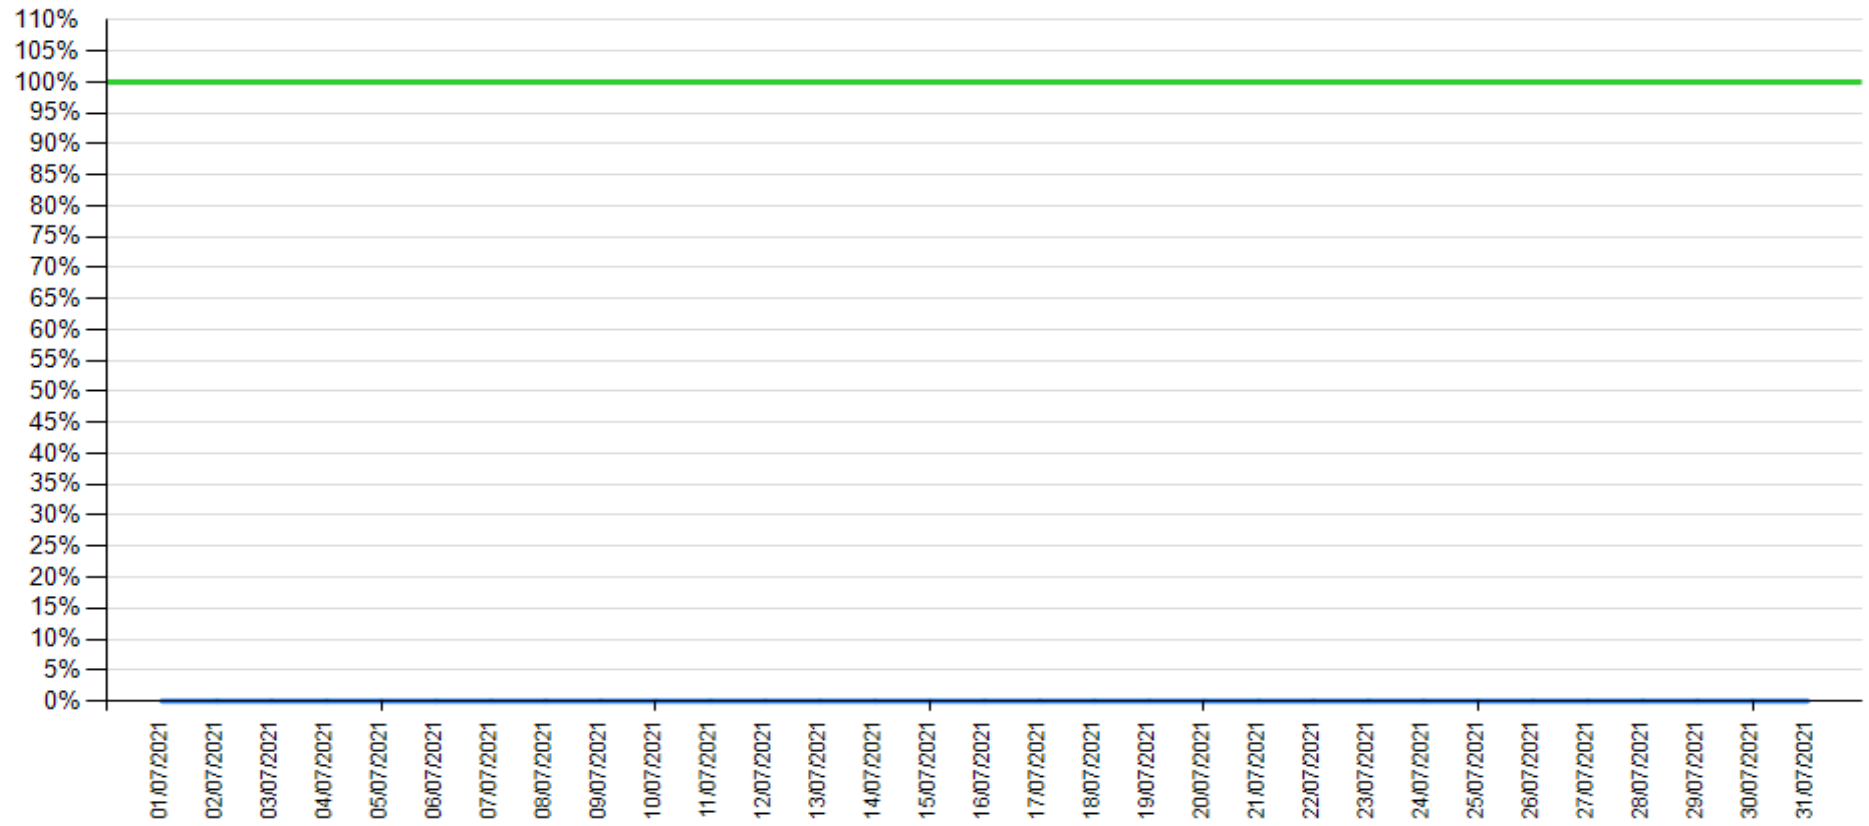

API response time vs Intesa Sanpaolo online channels

Balance as of September 2021

— API response time

— Intesa Sanpaolo channels response time

API response time vs Intesa Sanpaolo online channels

Fund Check as of July 2021