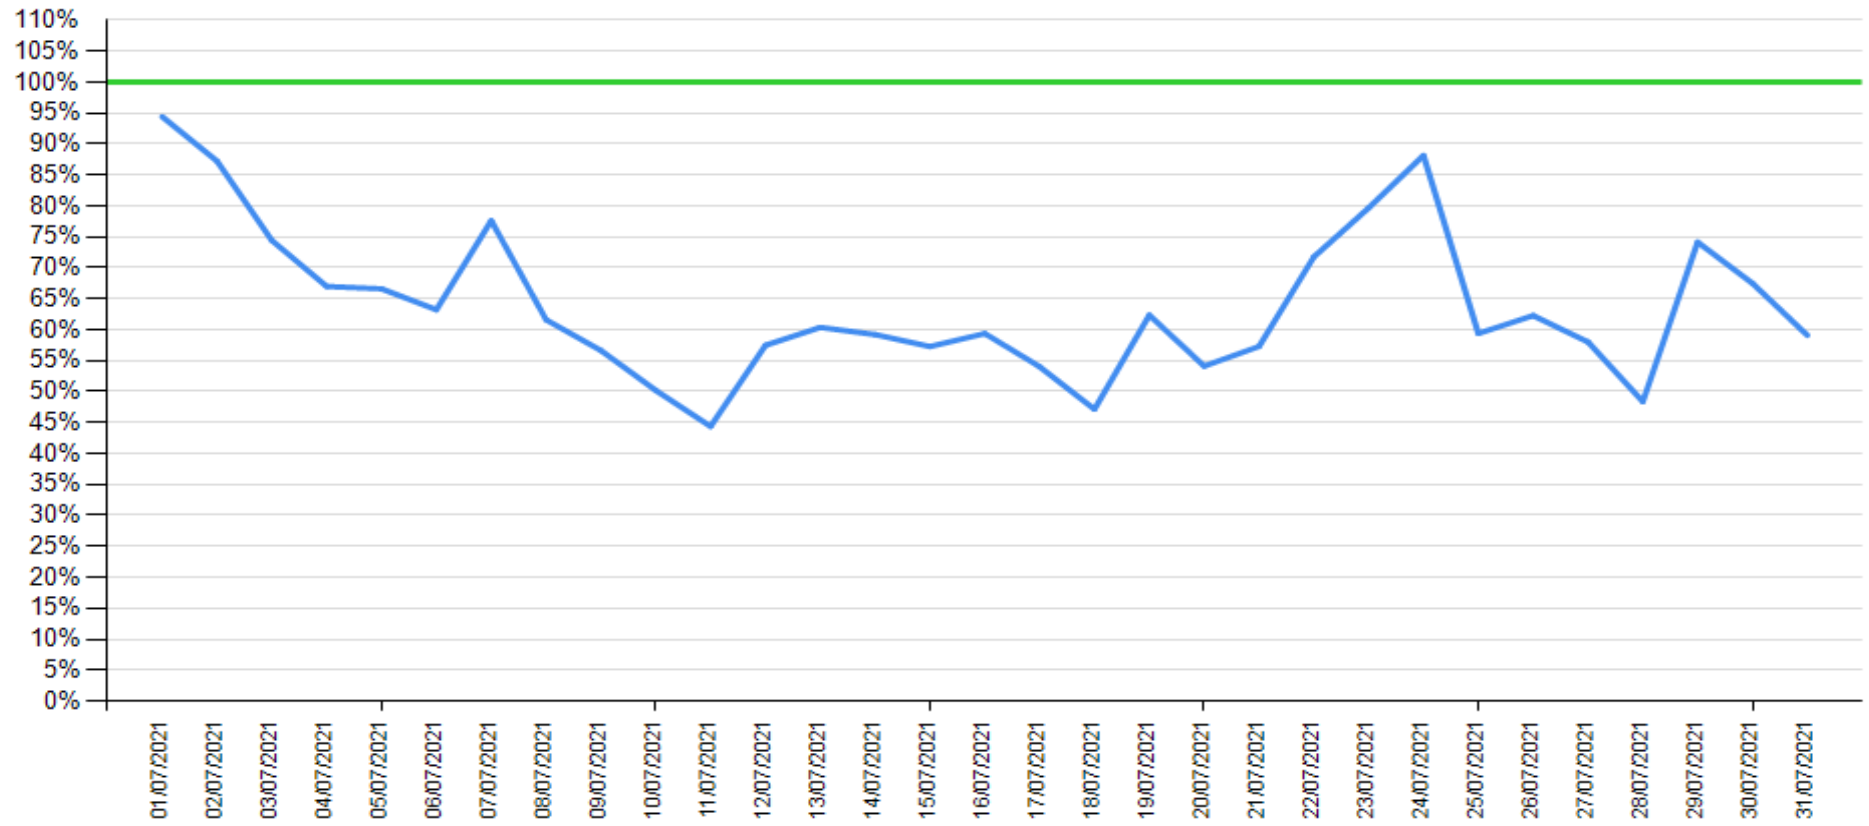

Transaction list as of August 2021

API response time vs Intesa Sanpaolo online channels

— API response time

— Intesa Sanpaolo channels response time