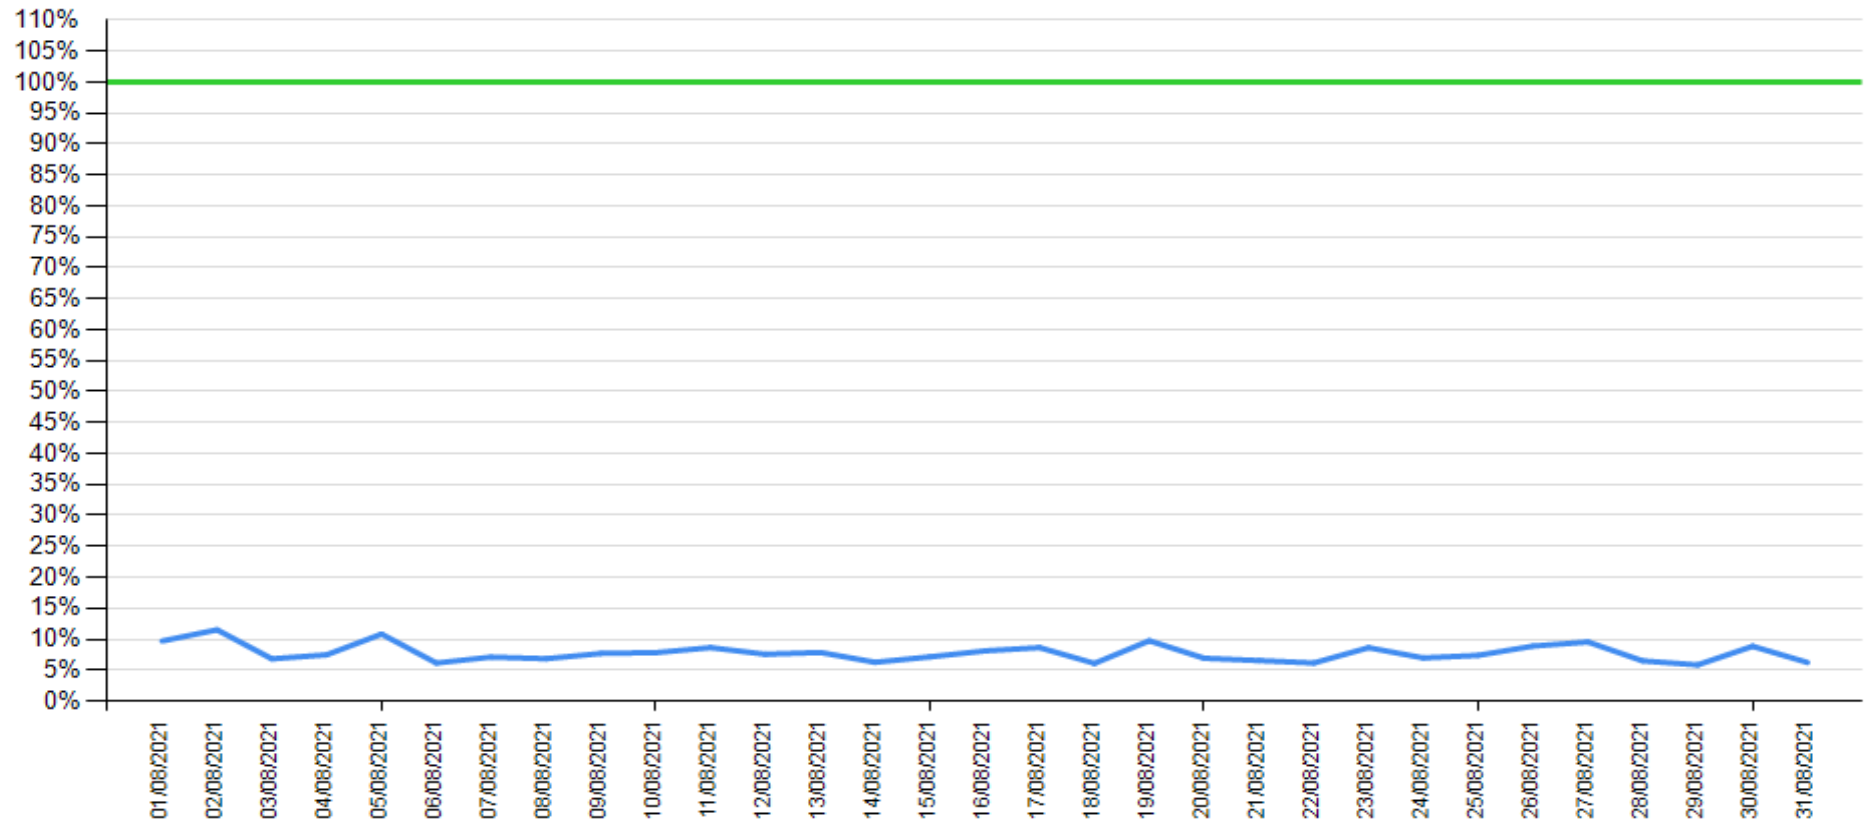

API response time vs Intesa Sanpaolo online channels

— API response time

— Intesa Sanpaolo channels response time