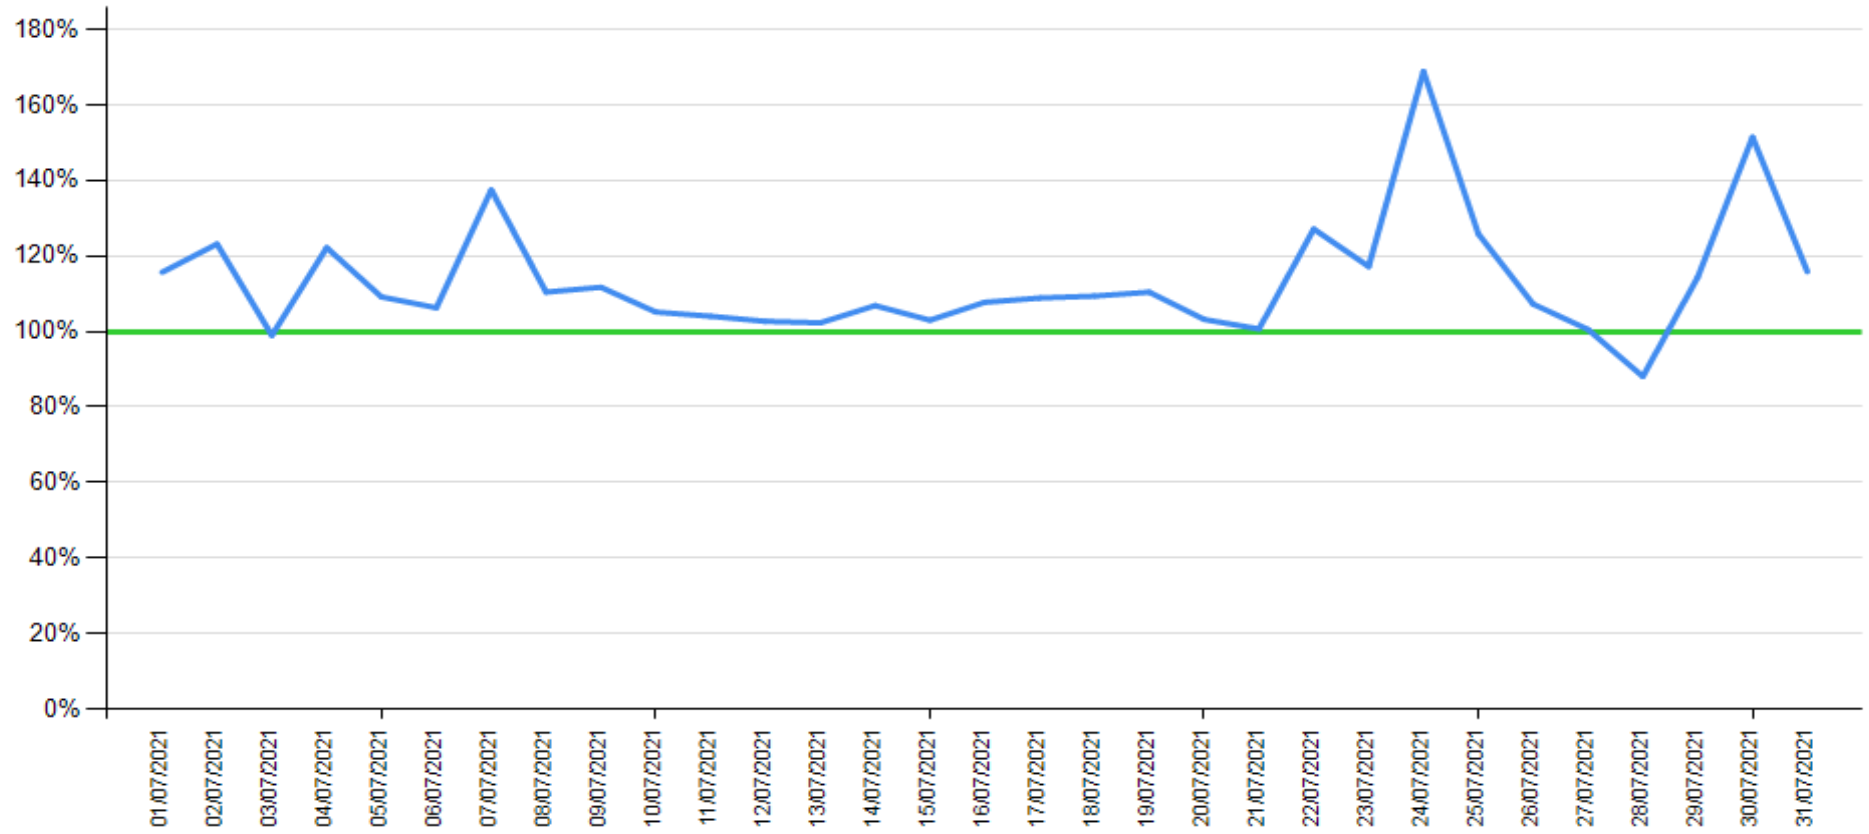

API response time

Intesa Sanpaolo channels response time

API response time vs Intesa Sanpaolo online channels

Account list as of September 2021

— API response time

— Intesa Sanpaolo channels response time

API response time vs Intesa Sanpaolo online channels

Balance as of July 2021

— API response time

— Intesa Sanpaolo channels response time

API response time vs Intesa Sanpaolo online channels

Balance as of August 2021

— API response time

— Intesa Sanpaolo channels response time