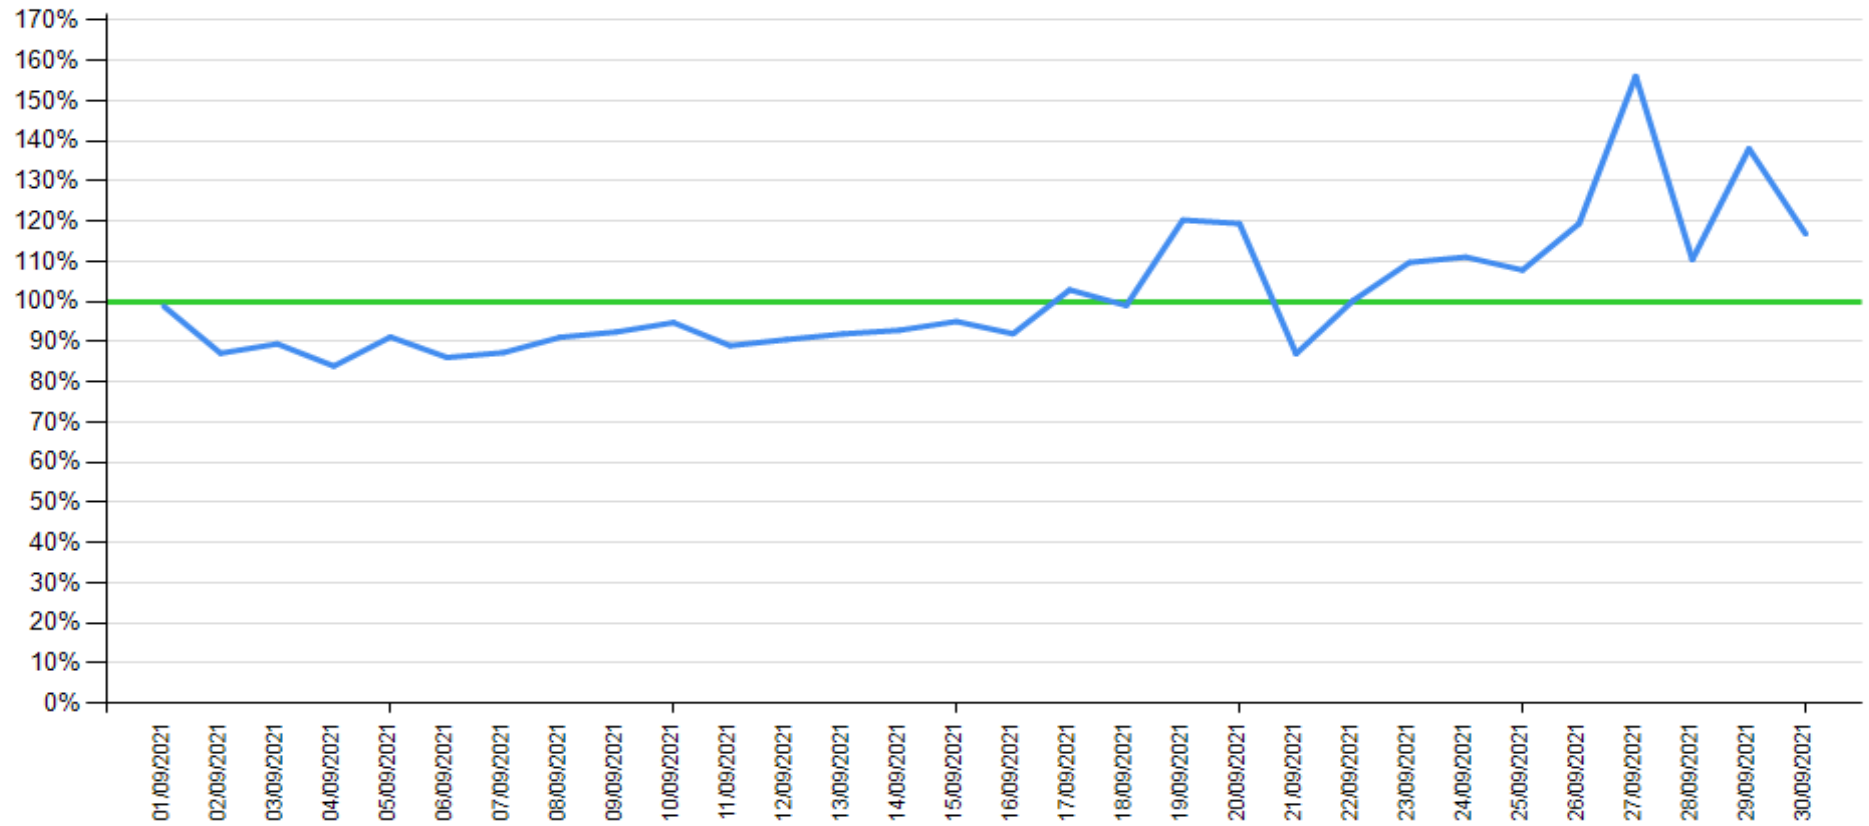

Fund Check as of July 2021

API response time vs Intesa Sanpaolo online channels

Balance as of September 2021

— API response time

— Intesa Sanpaolo channels response time