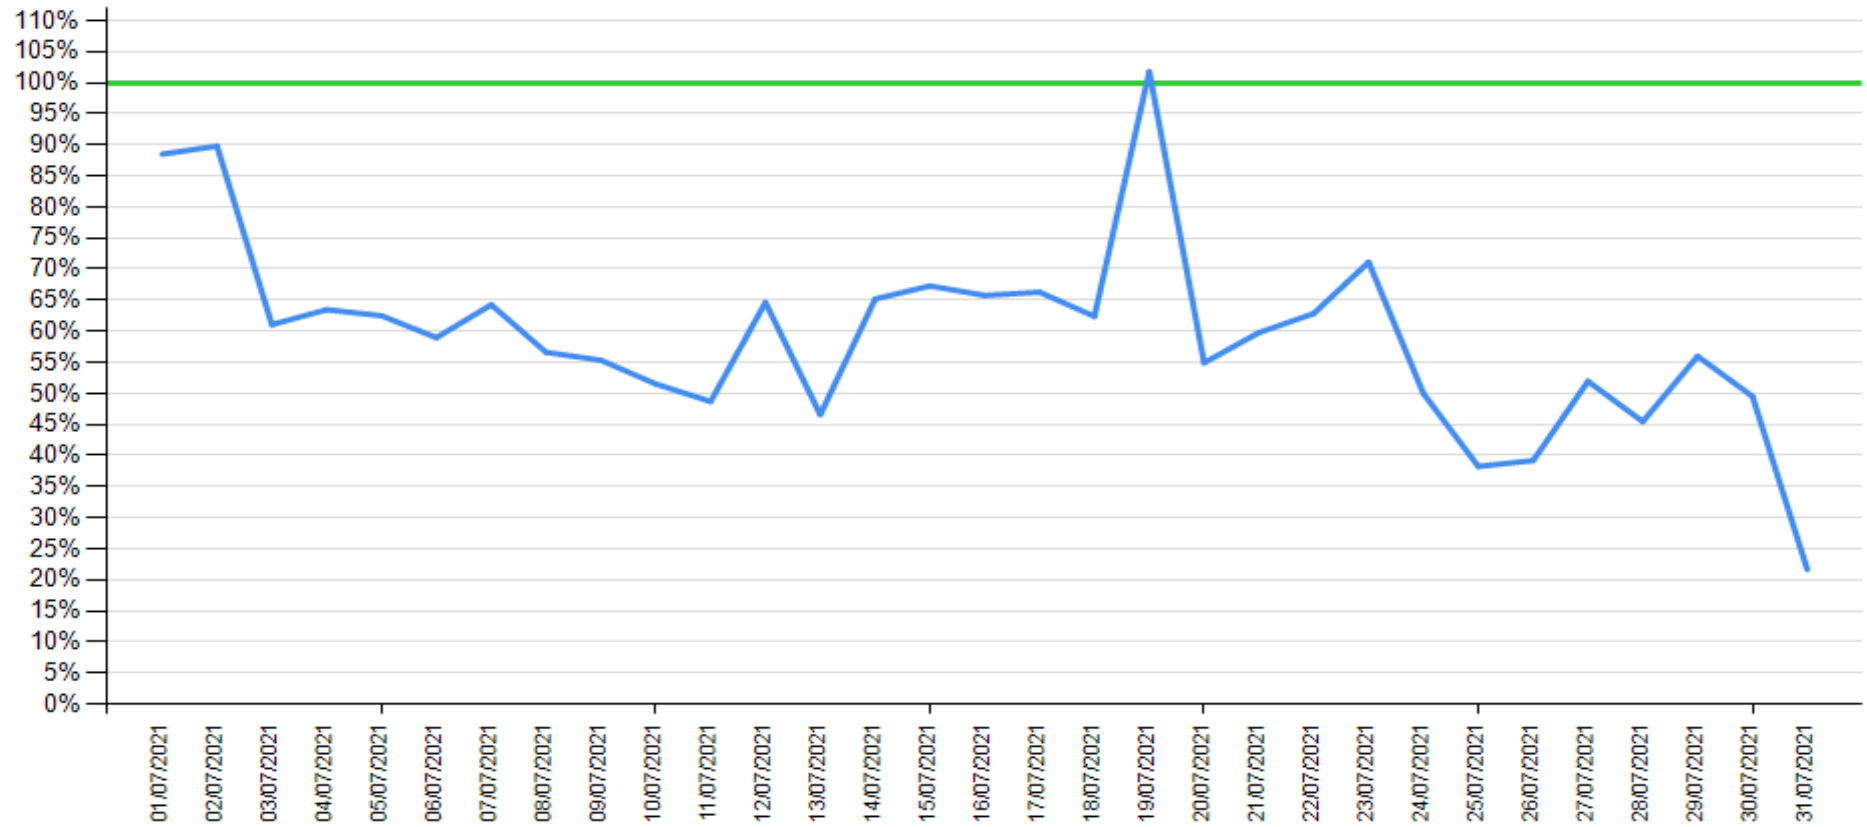

API response time vs Intesa Sanpaolo online channels

Account list as of July 2021

— API response time

— Intesa Sanpaolo channels response time