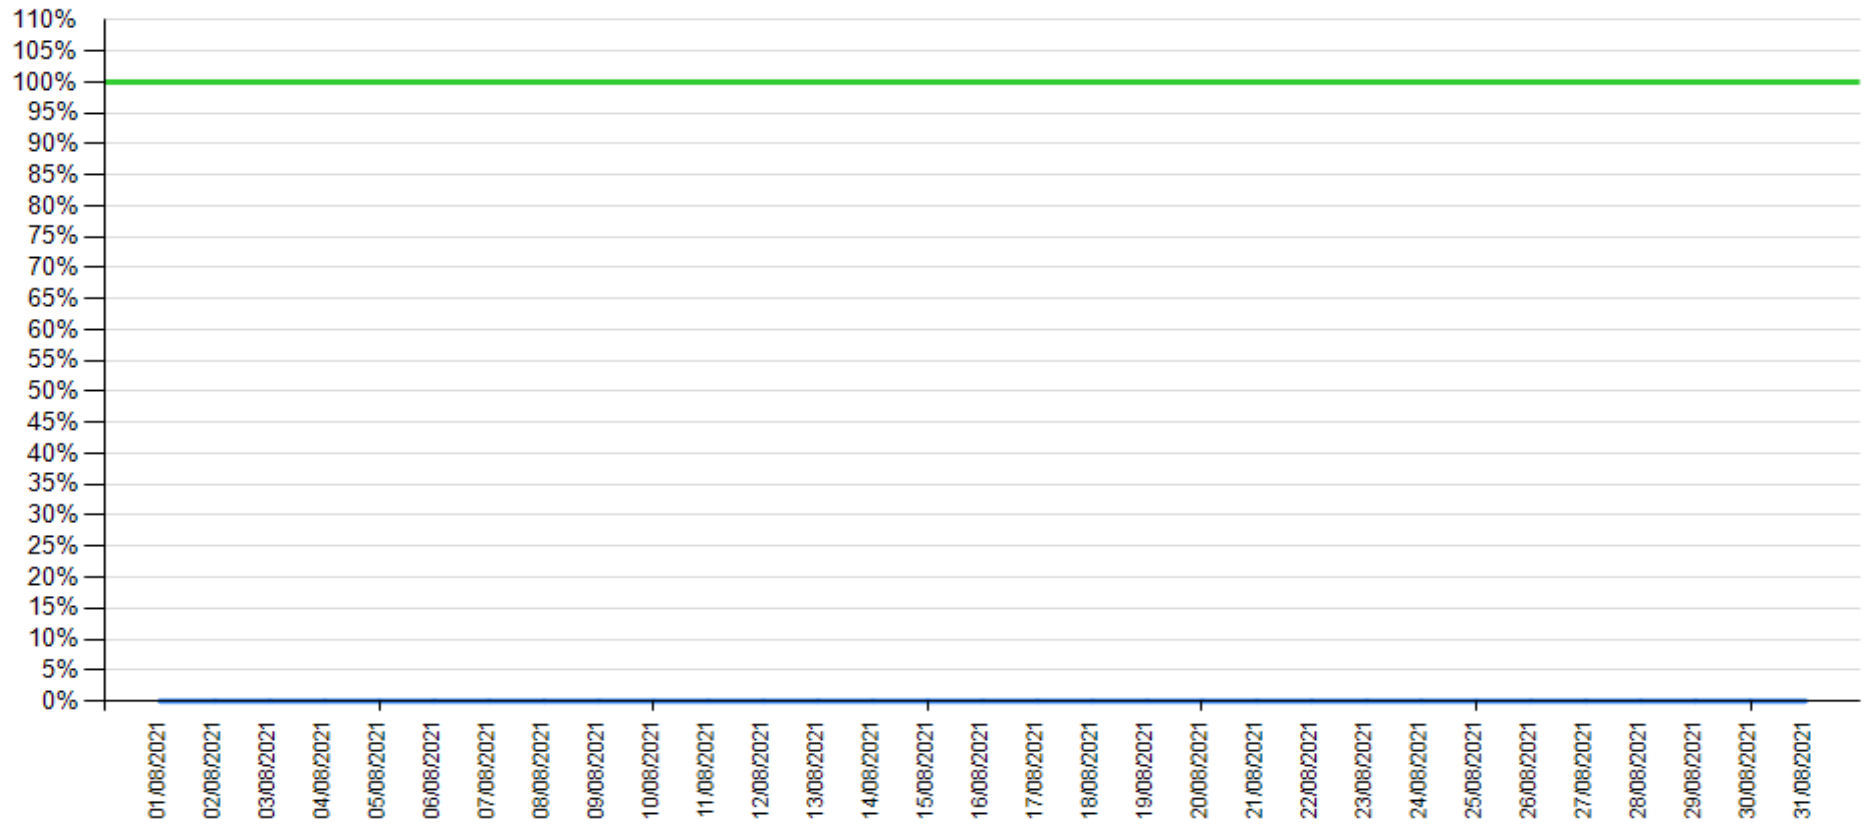

Fund Check as of September 2021

API response time vs Intesa Sanpaolo online channels

— API response time

— Intesa Sanpaolo channels response time