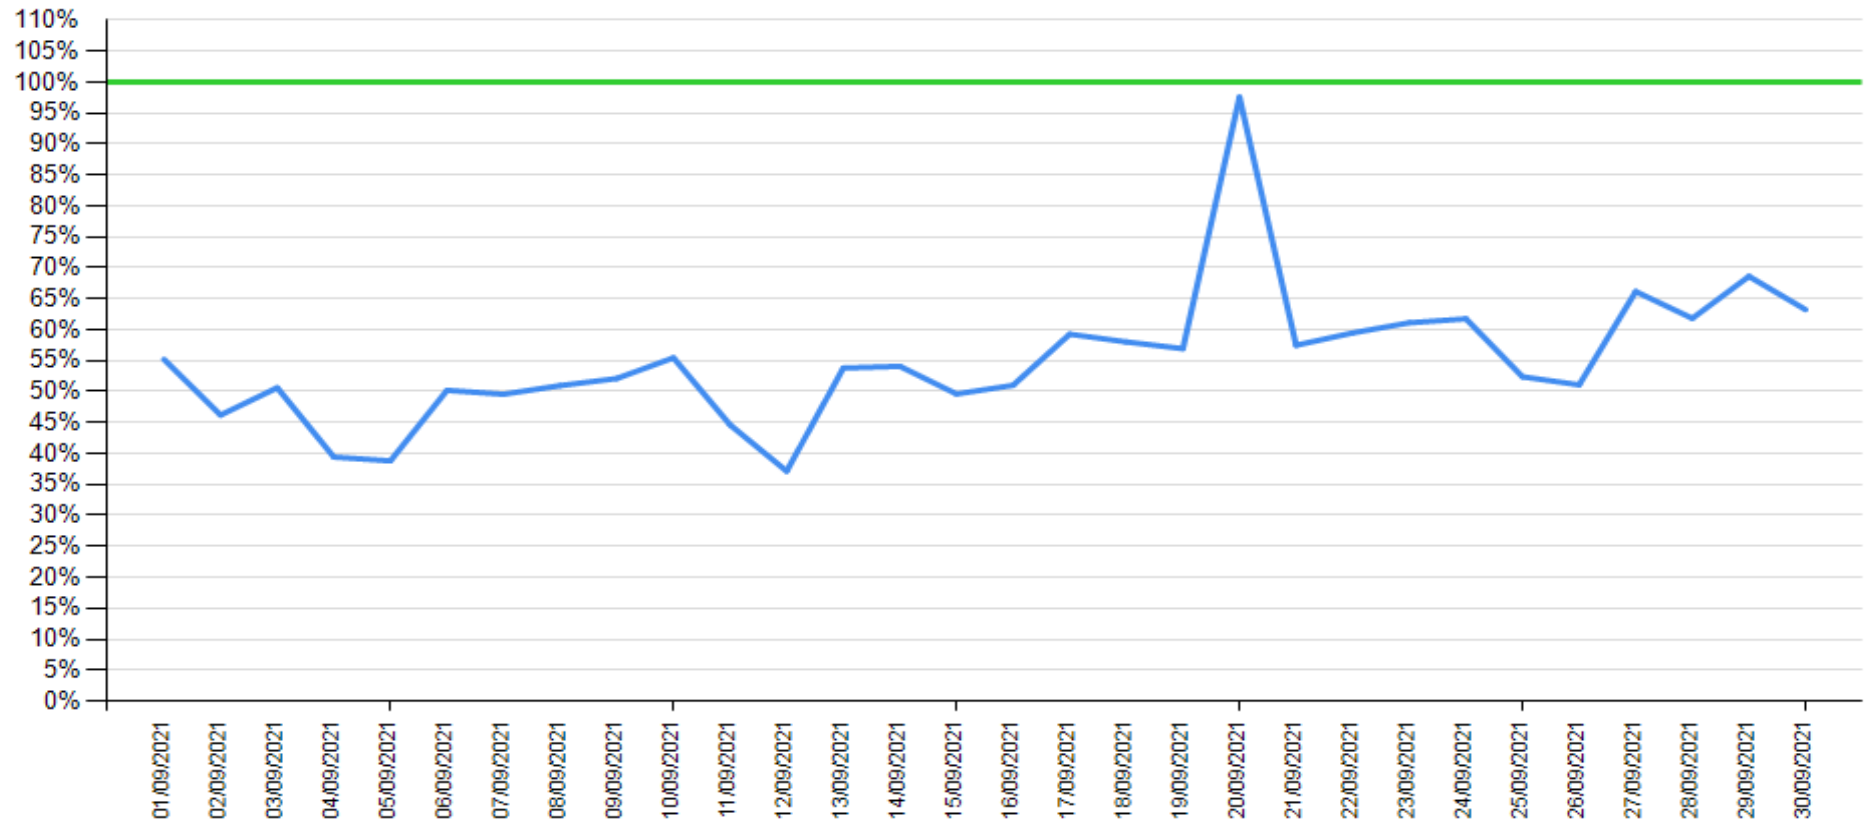

API response time vs Intesa Sanpaolo online channels

Transaction list as of August 2021

— API response time

— Intesa Sanpaolo channels response time

API response time vs Intesa Sanpaolo online channels

Transaction list as of September 2021