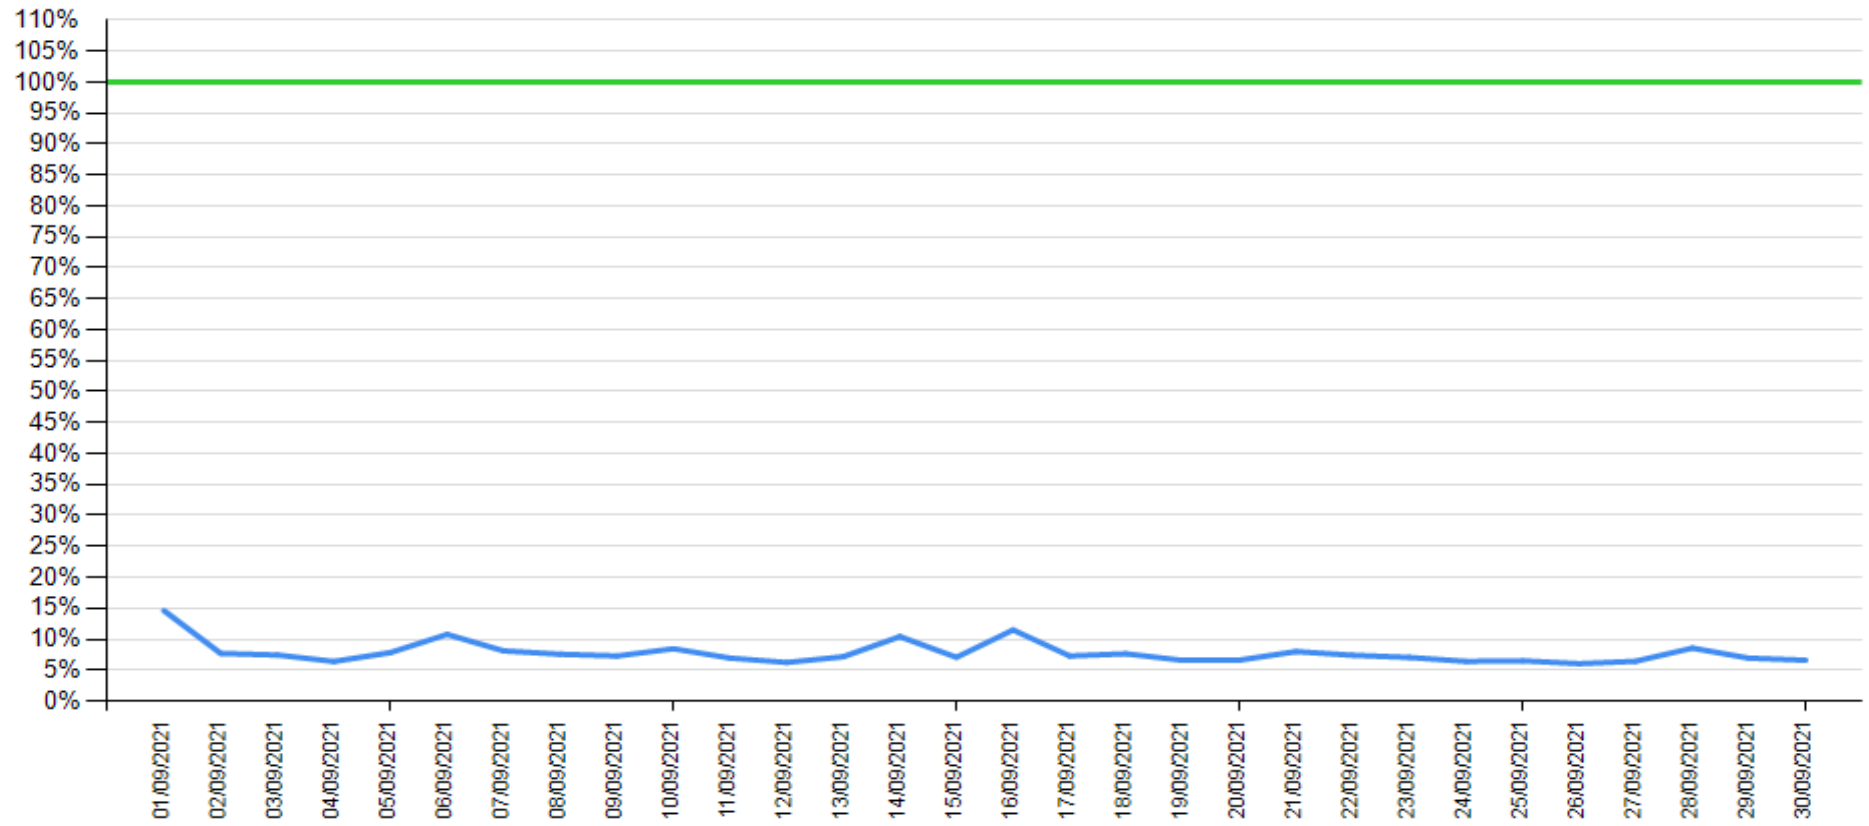

API response time vs Intesa Sanpaolo online channels

Payment as of August 2021

— API response time

— Intesa Sanpaolo channels response time

API response time vs Intesa Sanpaolo online channels

Payment as of September 2021