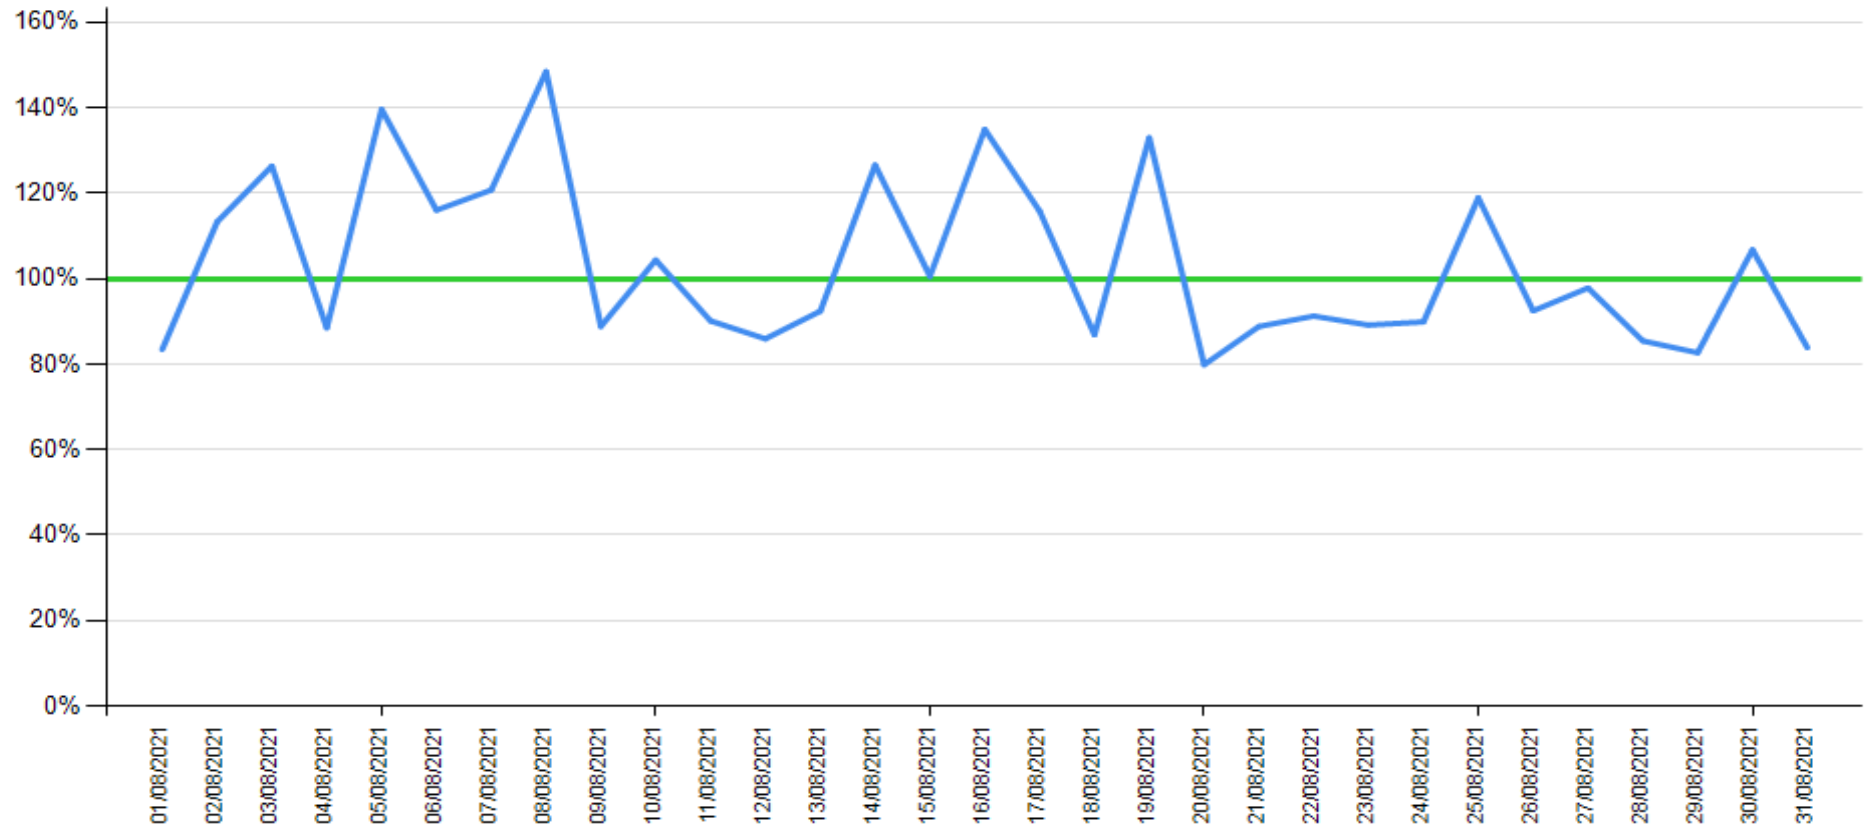

Balance as of July 2021

— API response time

— Intesa Sanpaolo channels response time

API response time vs Intesa Sanpaolo online channels

Balance as of August 2021

— API response time

— Intesa Sanpaolo channels response time