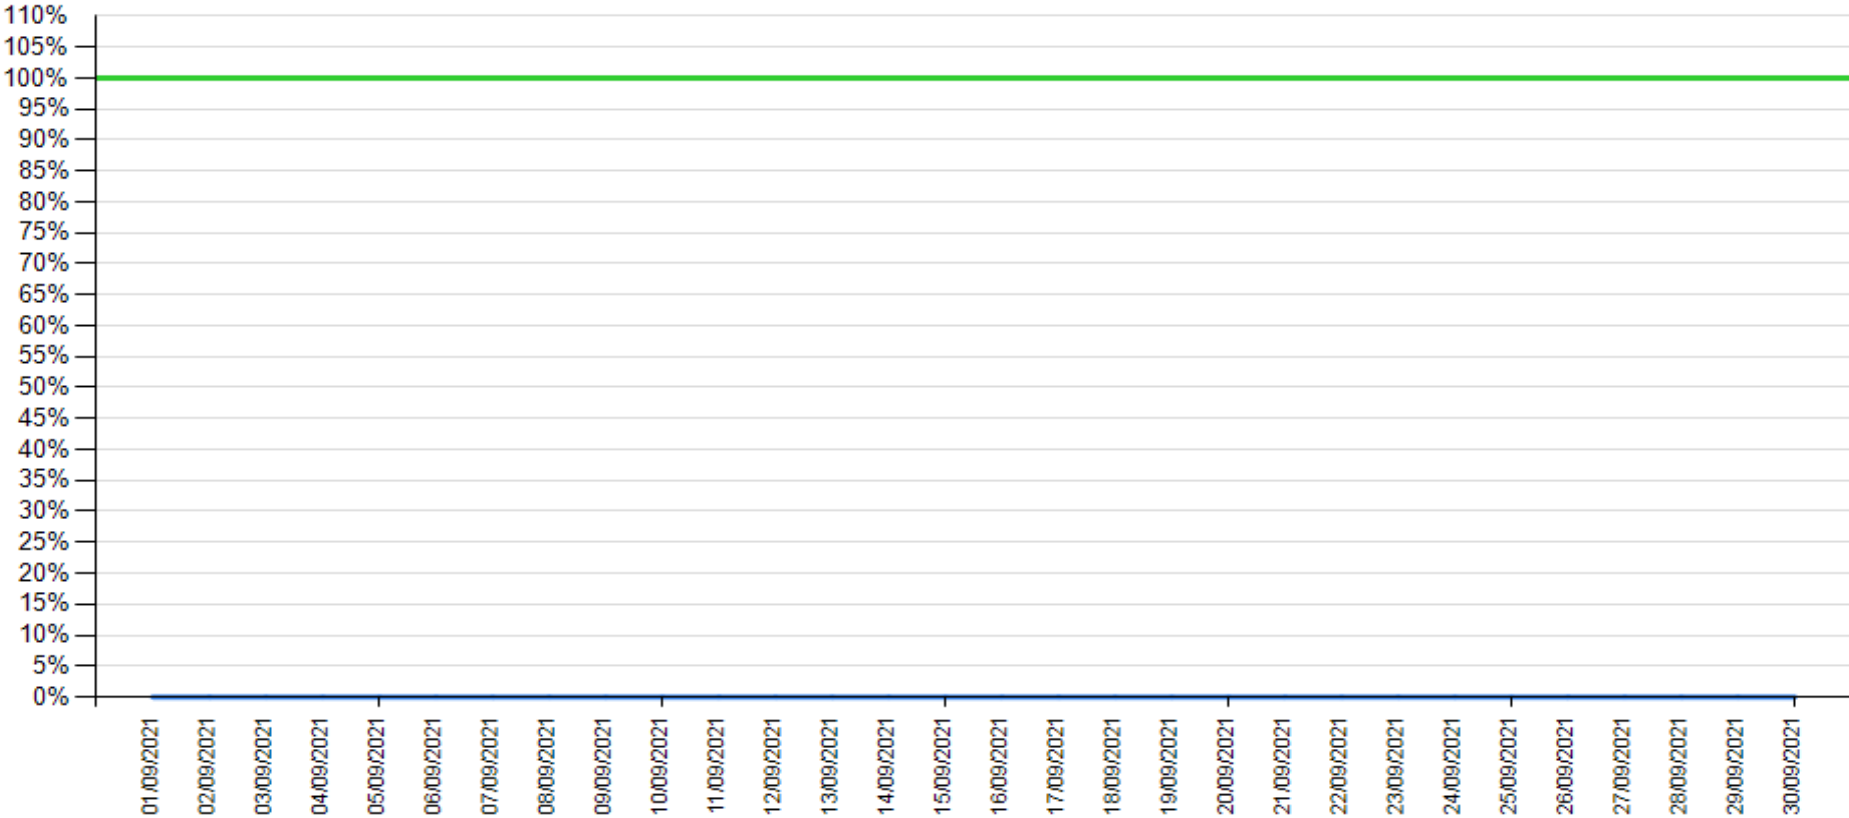

API response time vs Intesa Sanpaolo online channels

— API response time   — Intesa Sanpaolo channels response time