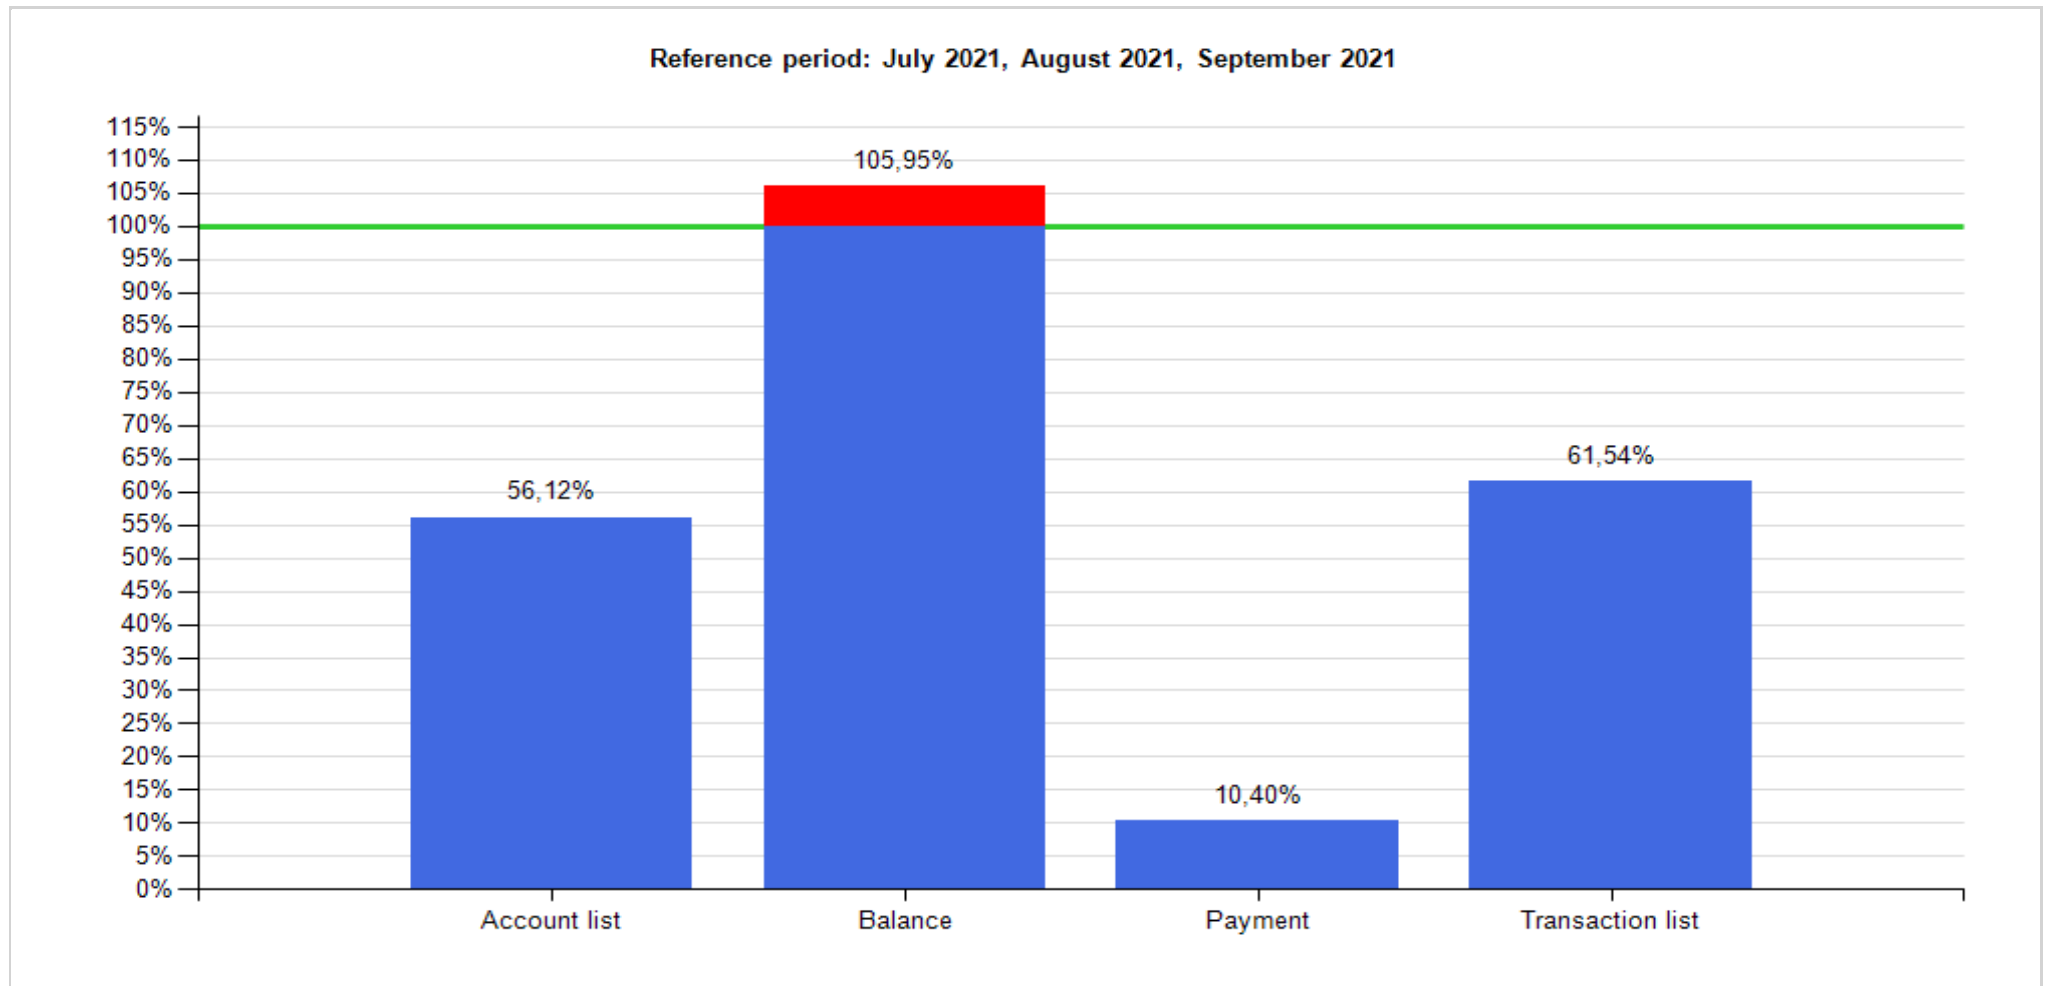

API response time vs Intesa Sanpaolo online channels

API response time

Intesa Sanpaolo channels response time

API normalized response time exceeds Intesa Sanpaolo online channels normalized response time