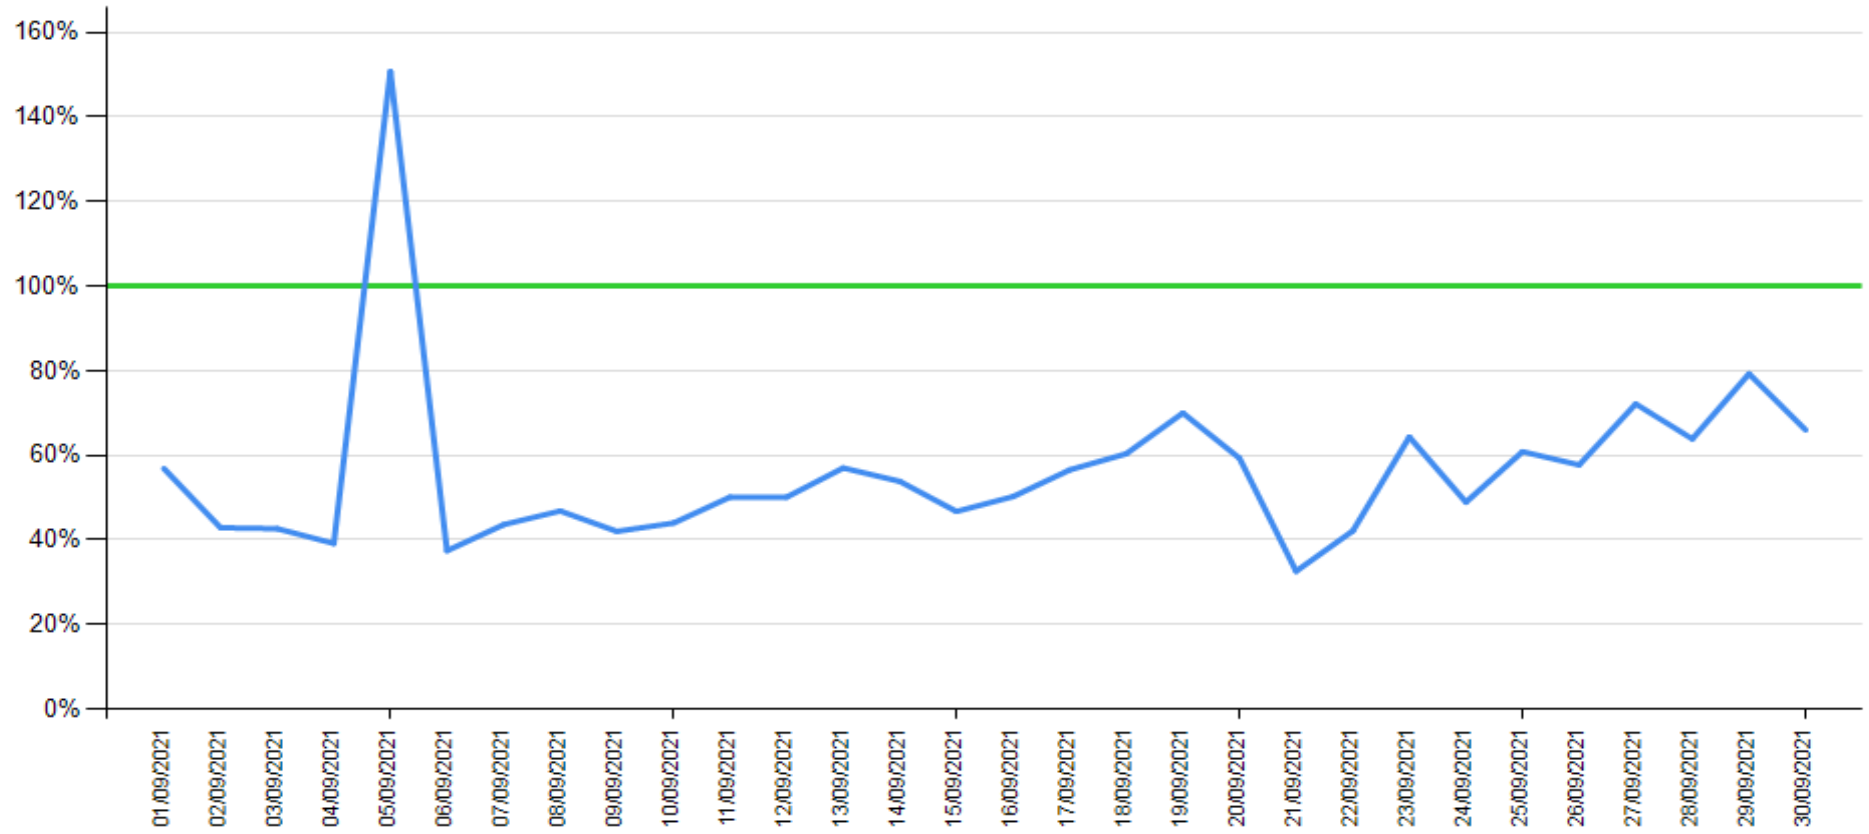

API response time vs Intesa Sanpaolo online channels

Account list as of September 2021

— API response time

— Intesa Sanpaolo channels response time