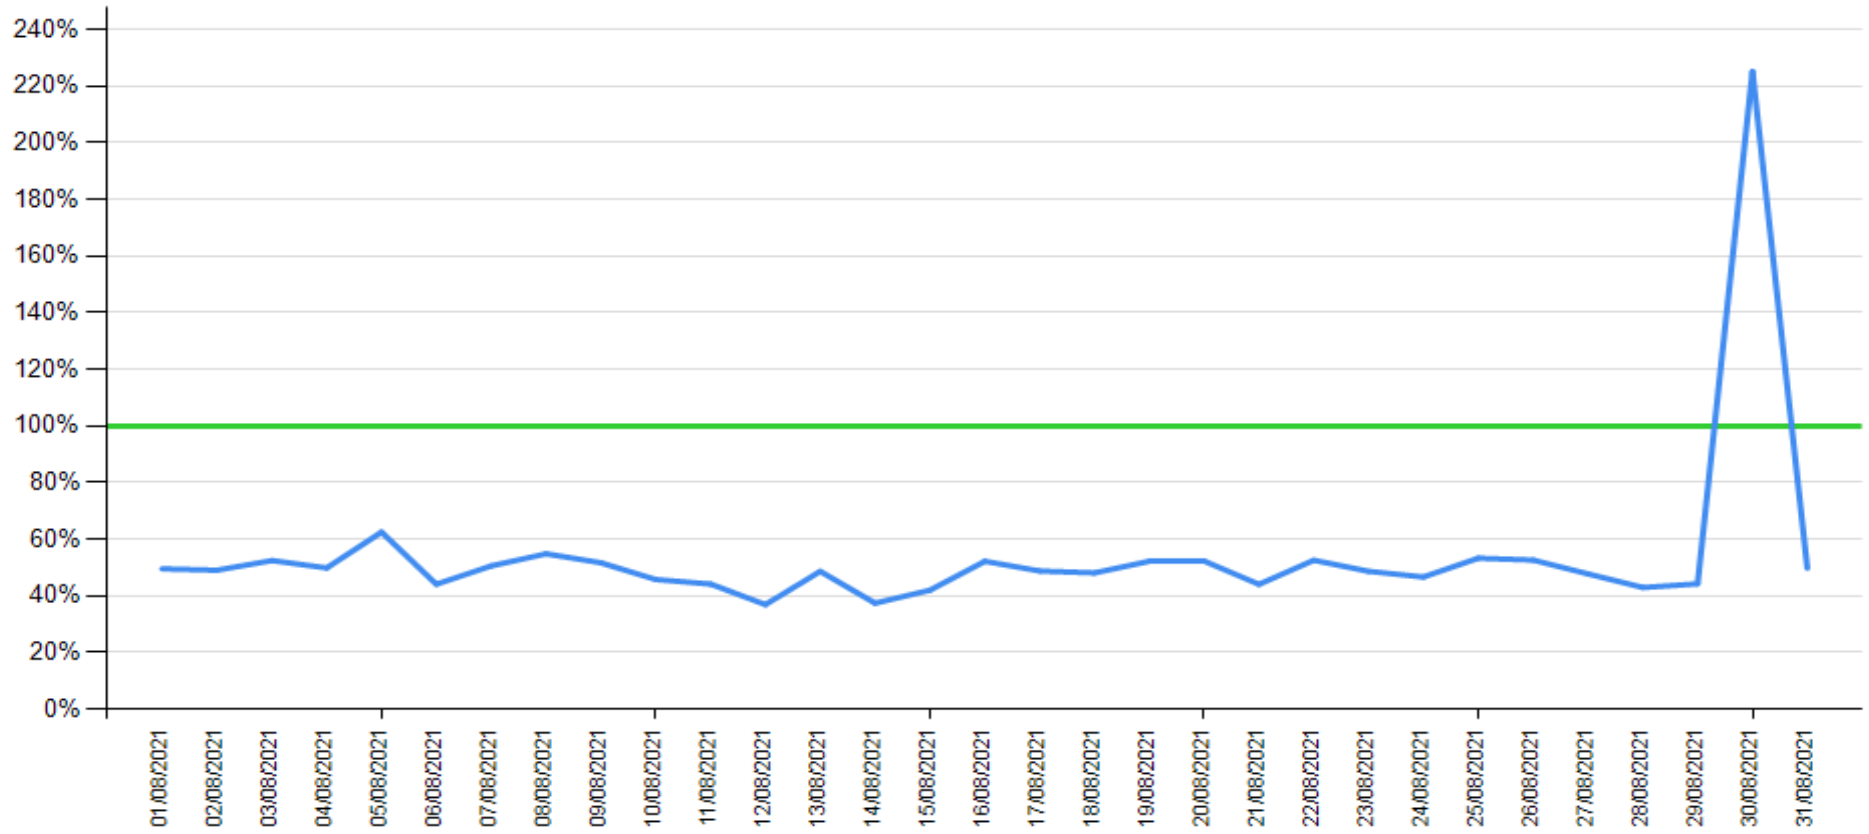

API response time vs Intesa Sanpaolo online channels

Account list as of July 2021

— API response time

— Intesa Sanpaolo channels response time

API response time vs Intesa Sanpaolo online channels

Account list as of August 2021