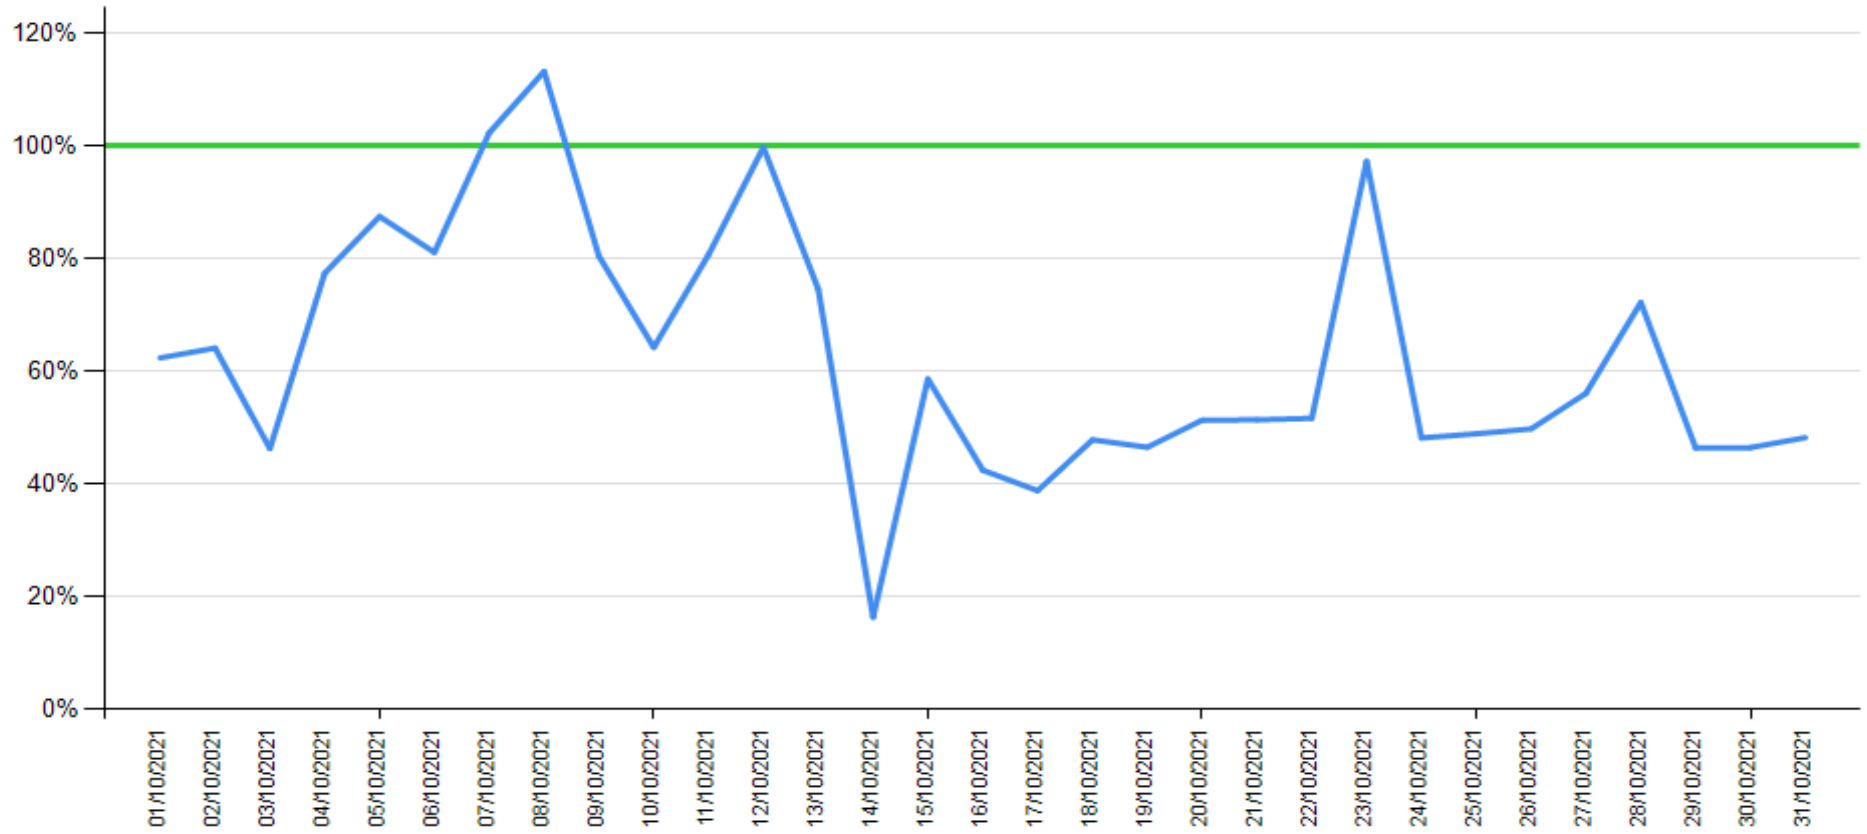

Payment as of December 2021

— API response time

— Intesa Sanpaolo channels response time

API response time vs Intesa Sanpaolo online channels

Transaction list as of October 2021

— API response time

— Intesa Sanpaolo channels response time