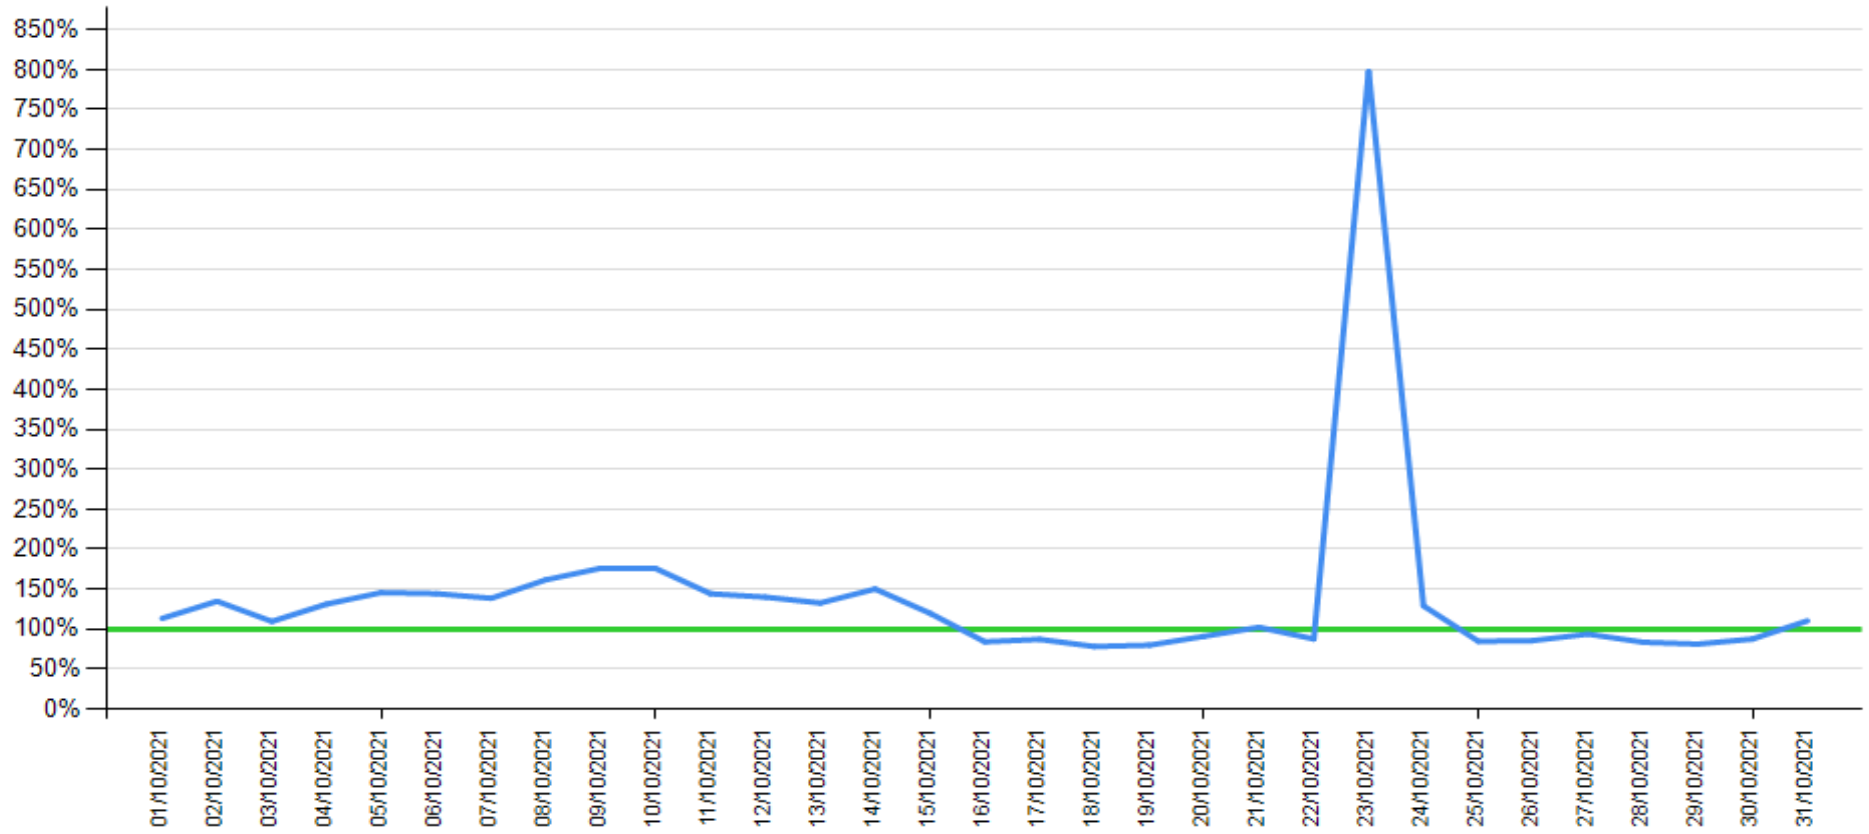

— API response time

— Intesa Sanpaolo channels response time

API response time vs Intesa Sanpaolo online channels

Account list as of December 2021

— API response time

— Intesa Sanpaolo channels response time

API response time vs Intesa Sanpaolo online channels

Balance as of October 2021

— API response time

— Intesa Sanpaolo channels response time

API response time vs Intesa Sanpaolo online channels

Balance as of November 2021