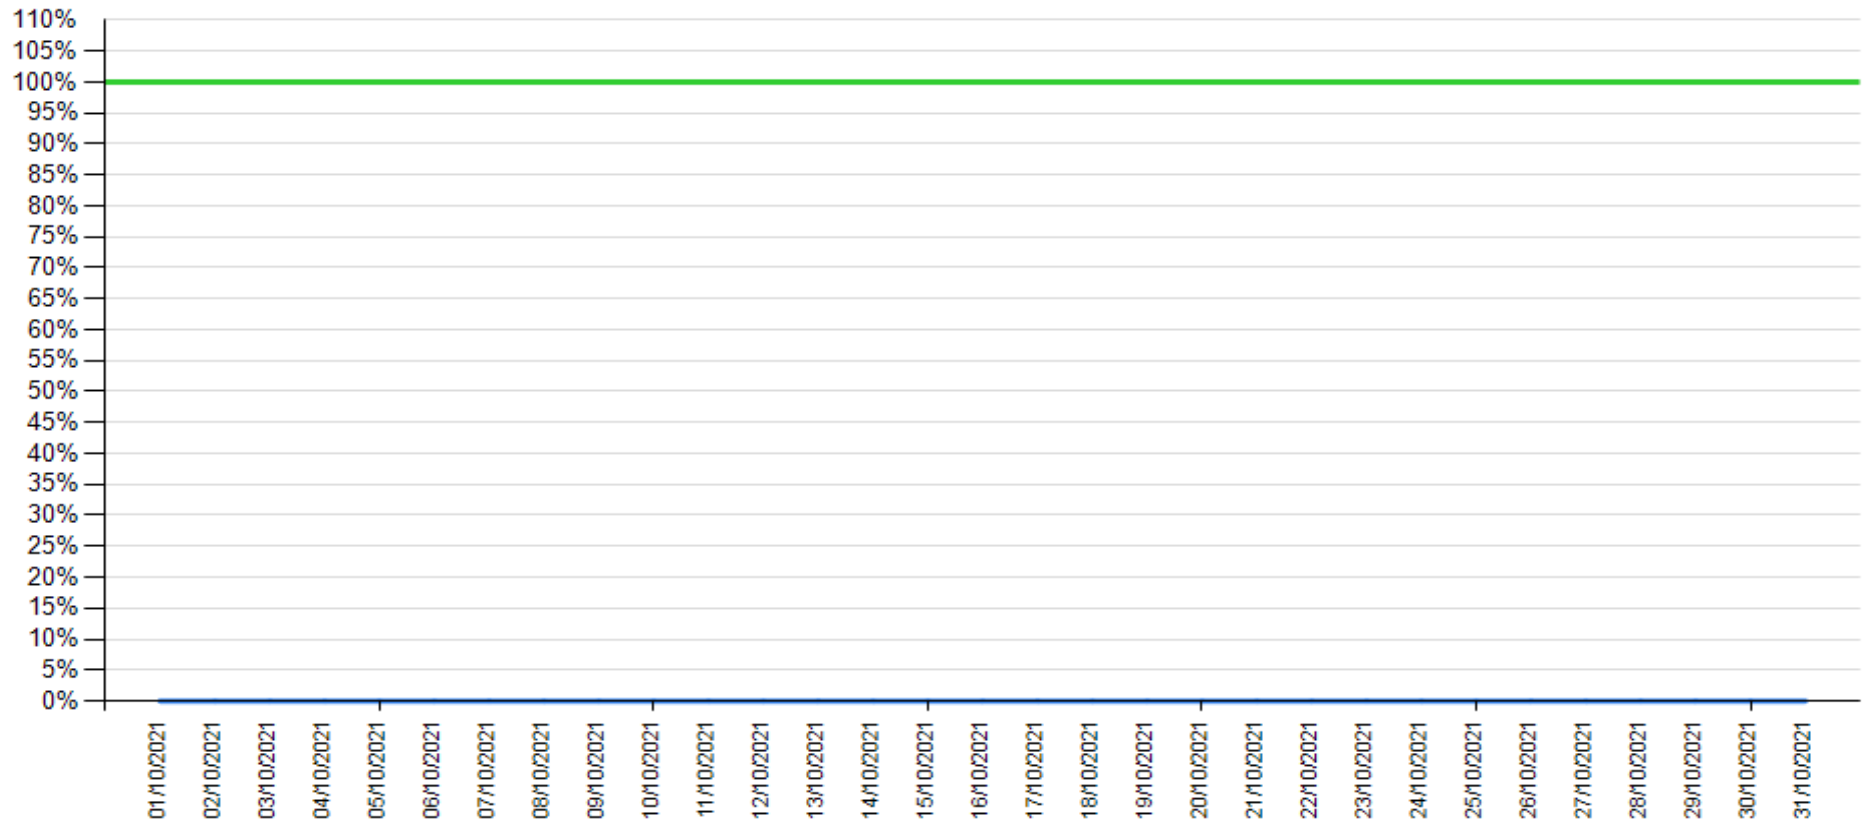

API response time vs Intesa Sanpaolo online channels

Fund Check as of October 2021

— API response time

— Intesa Sanpaolo channels response time