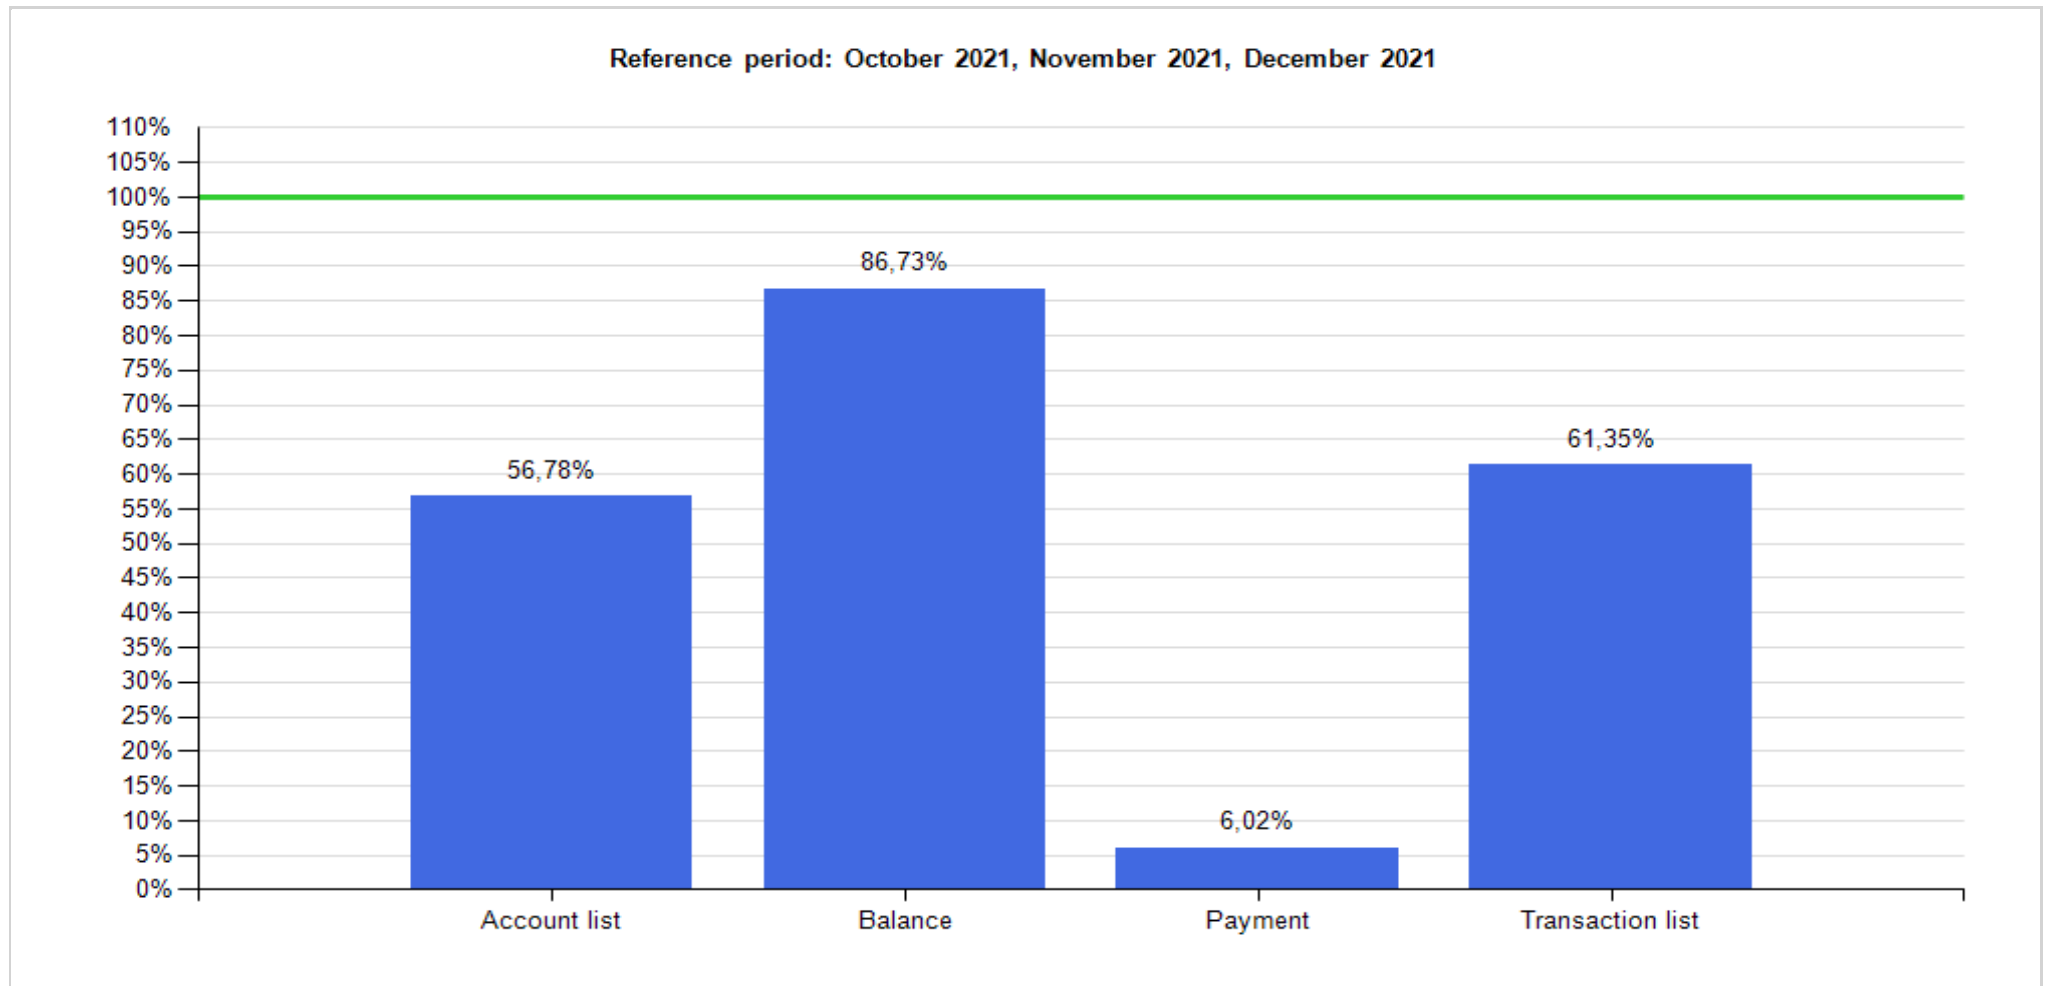

API response time vs Intesa Sanpaolo online channels

API response time

Intesa Sanpaolo channels response time

API normalized response time exceeds Intesa Sanpaolo online channels normalized response time