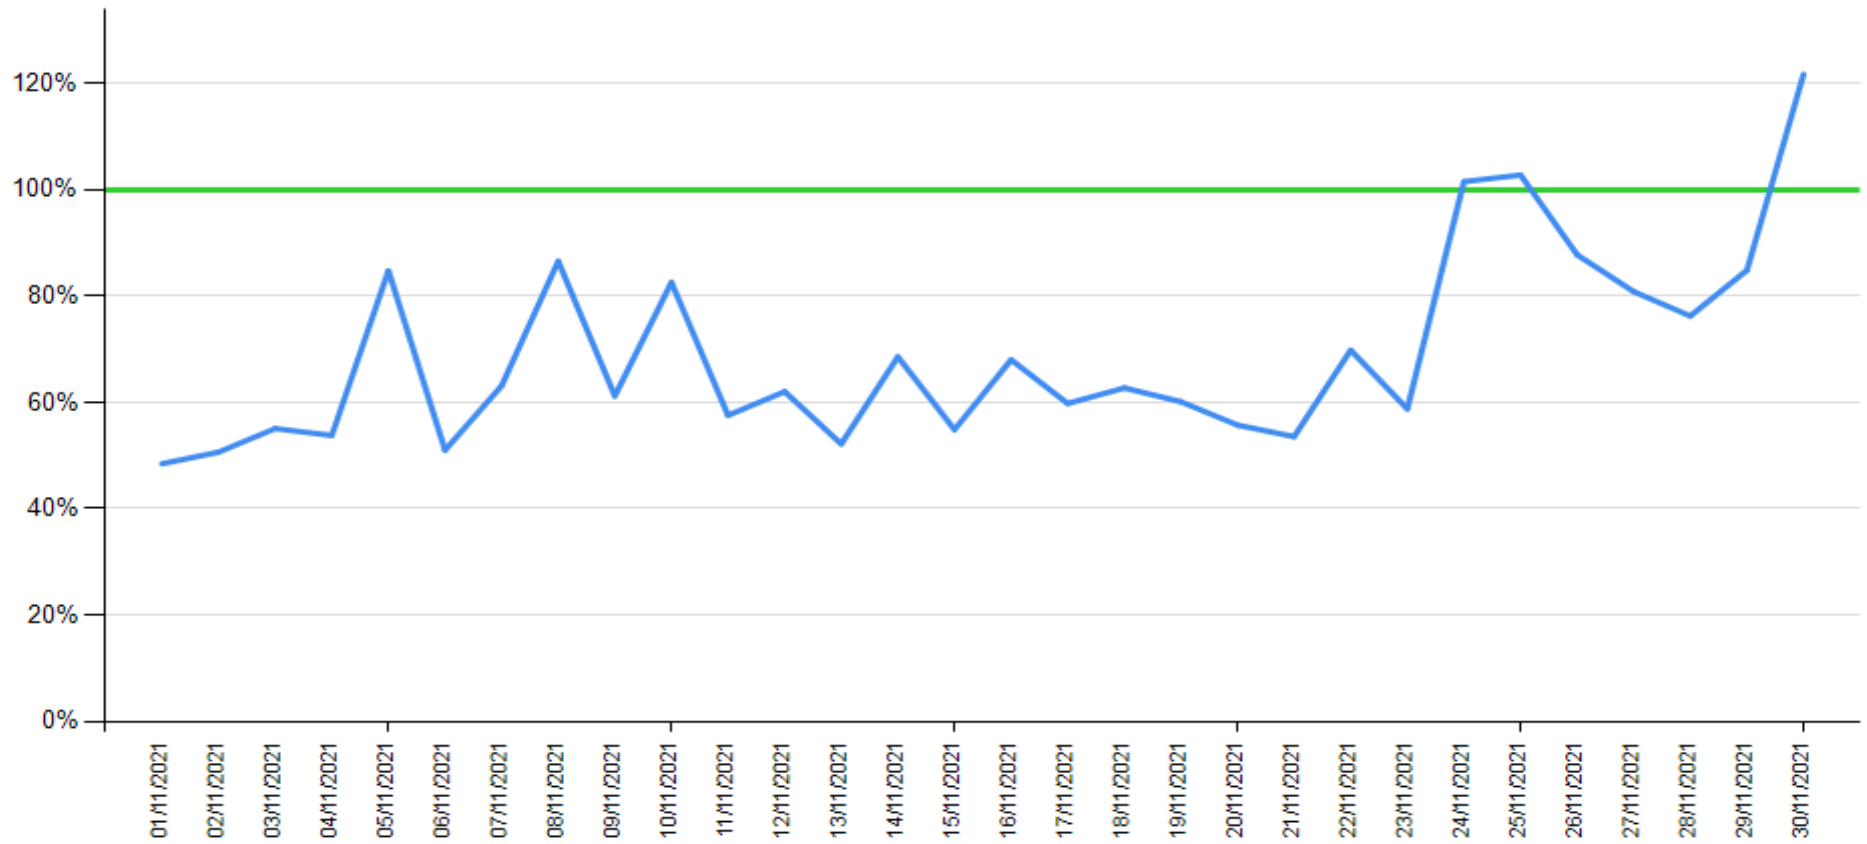

API response time vs Intesa Sanpaolo online channels

Balance as of October 2021

— API response time

— Intesa Sanpaolo channels response time

API response time vs Intesa Sanpaolo online channels

Balance as of November 2021

— API response time

— Intesa Sanpaolo channels response time

API response time vs Intesa Sanpaolo online channels

Balance as of December 2021

— API response time

— Intesa Sanpaolo channels response time

API response time vs Intesa Sanpaolo online channels