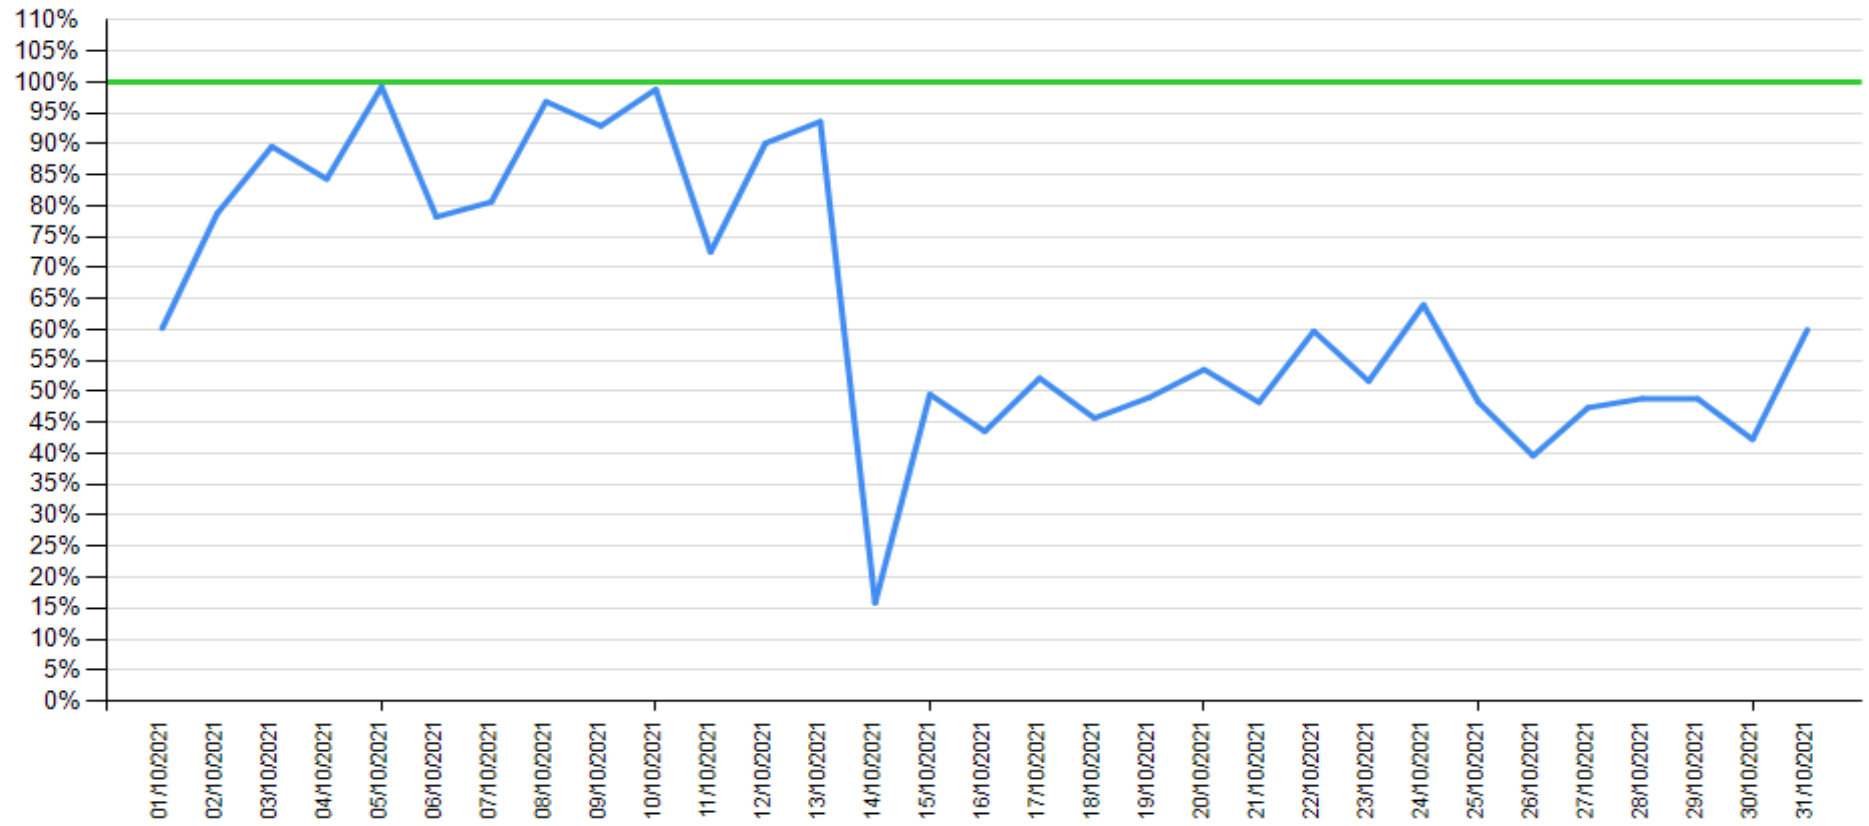

API response time vs Intesa Sanpaolo online channels

Account list as of October 2021

— API response time

— Intesa Sanpaolo channels response time