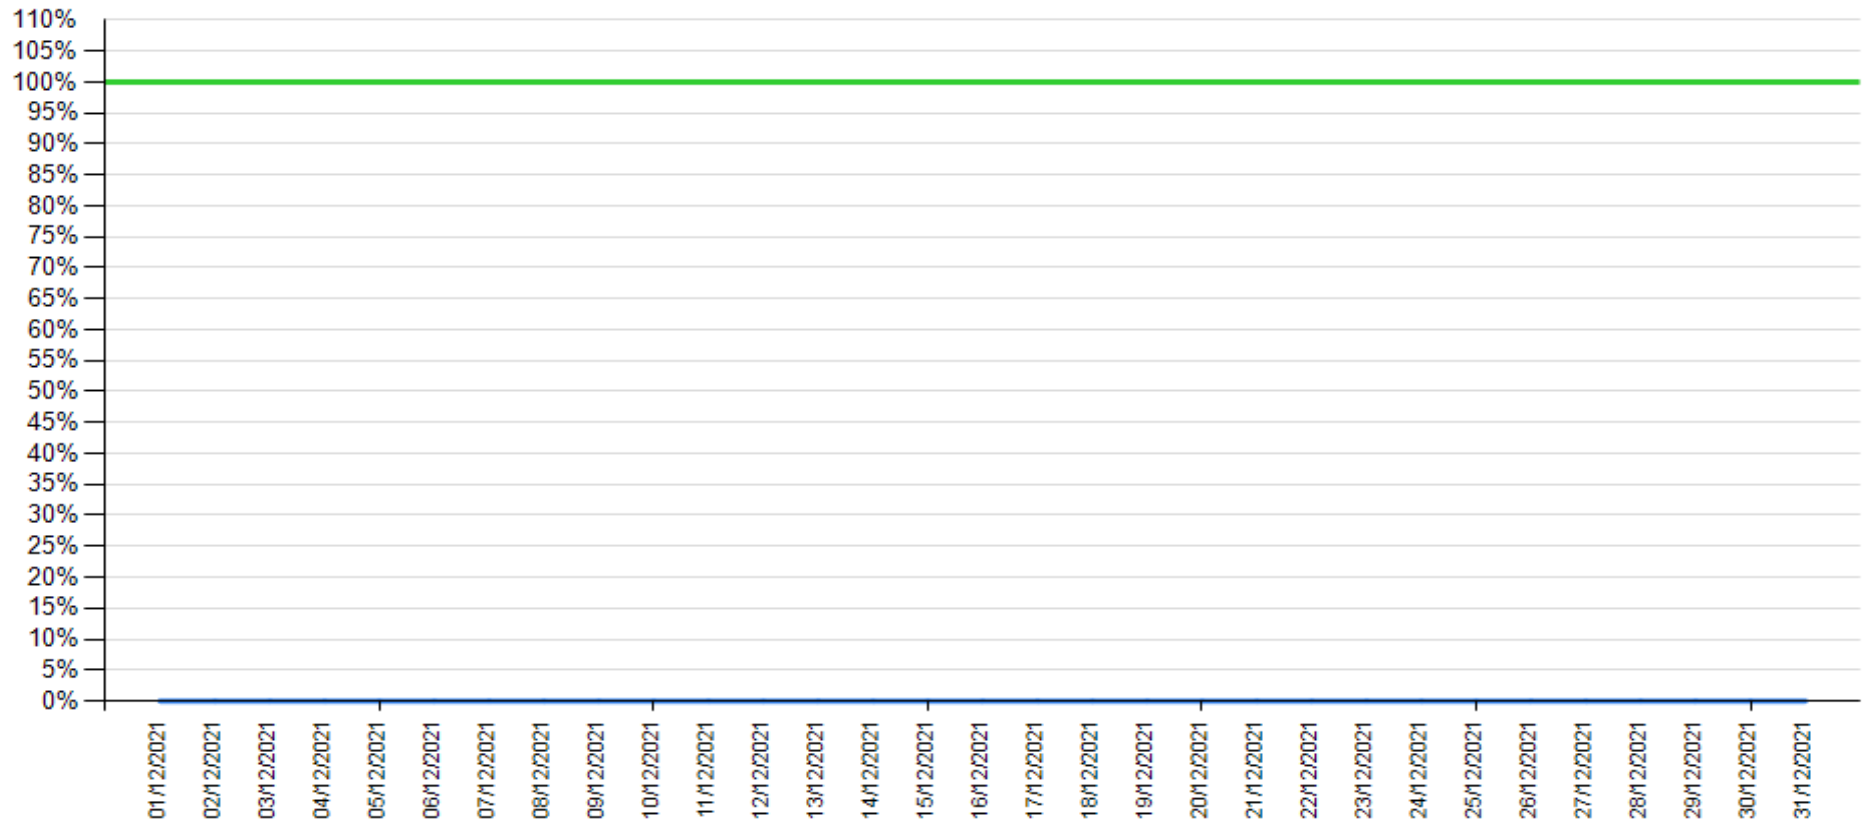

API response time vs Intesa Sanpaolo online channels

Fund Check as of December 2021

— API response time

— Intesa Sanpaolo channels response time