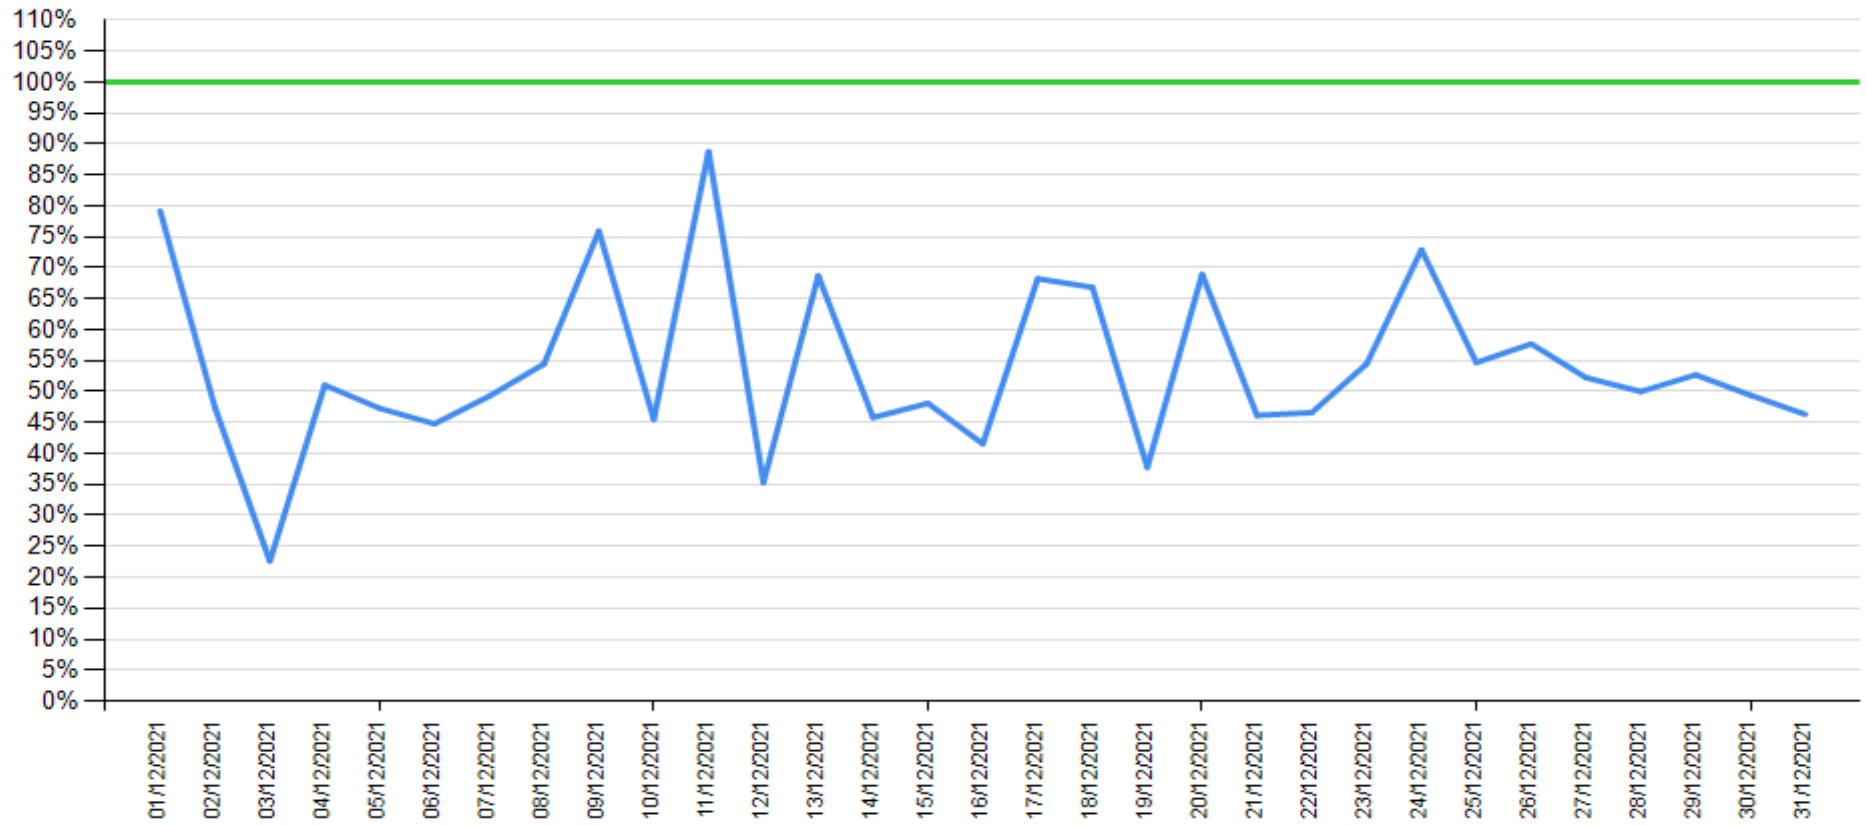

API response time vs Intesa Sanpaolo online channels

Account list as of October 2021

— API response time

— Intesa Sanpaolo channels response time

API response time vs Intesa Sanpaolo online channels

Account list as of November 2021

— API response time

— Intesa Sanpaolo channels response time

API response time vs Intesa Sanpaolo online channels

Account list as of December 2021

— API response time

— Intesa Sanpaolo channels response time