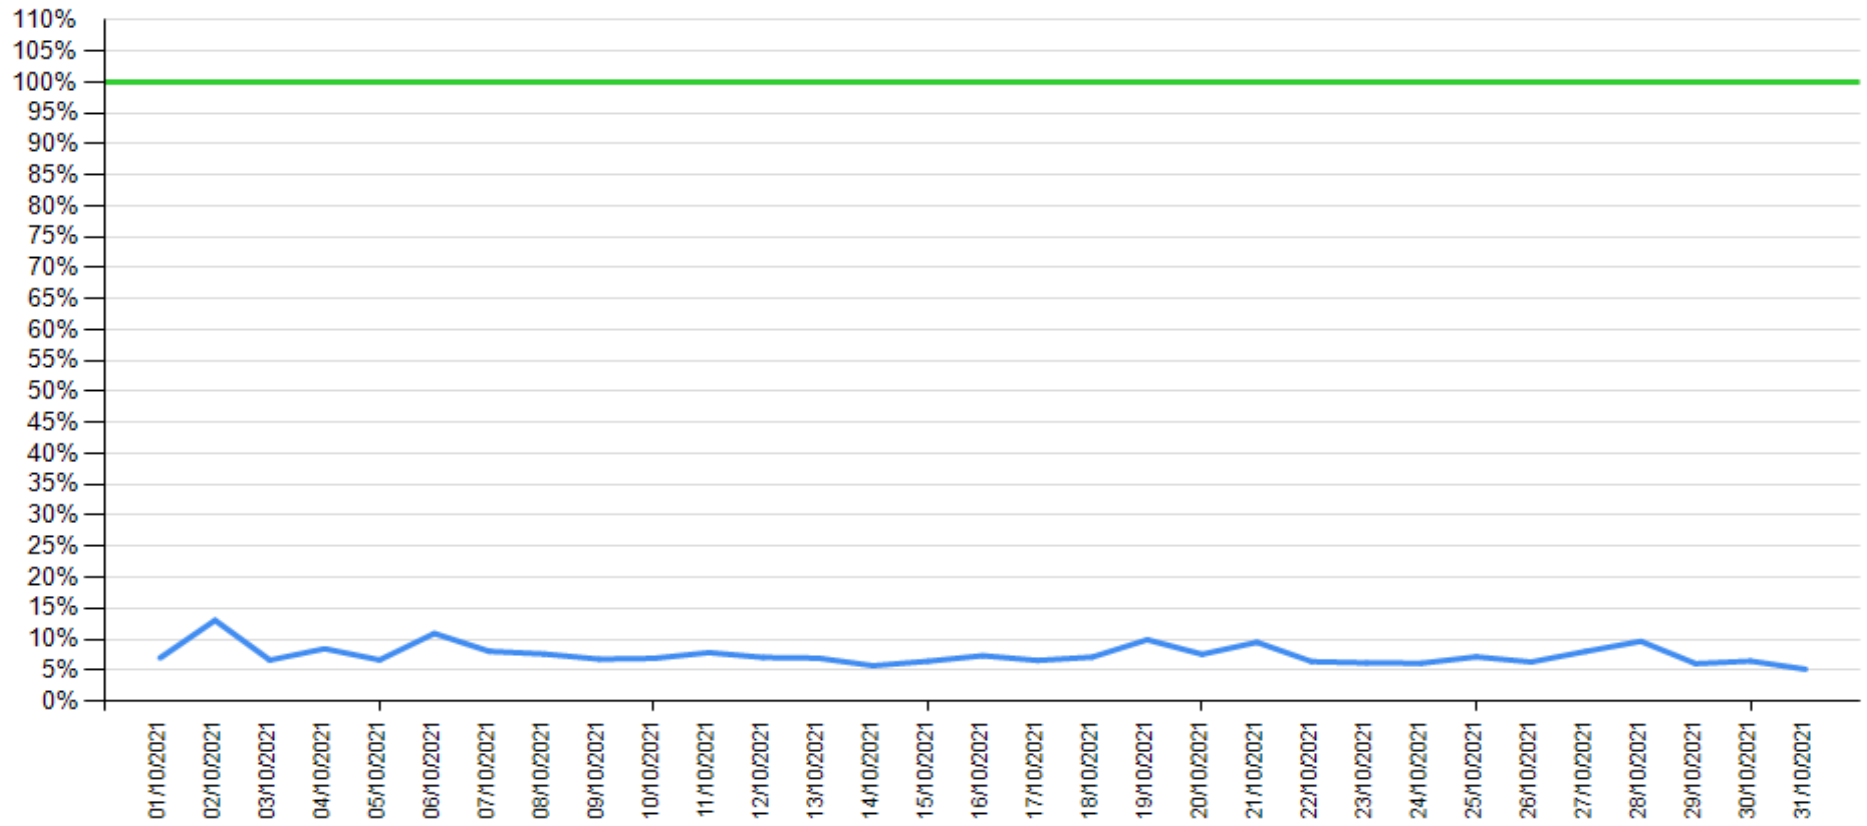

API response time vs Intesa Sanpaolo online channels

Fund Check as of December 2021

— API response time

— Intesa Sanpaolo channels response time

API response time vs Intesa Sanpaolo online channels

Payment as of October 2021