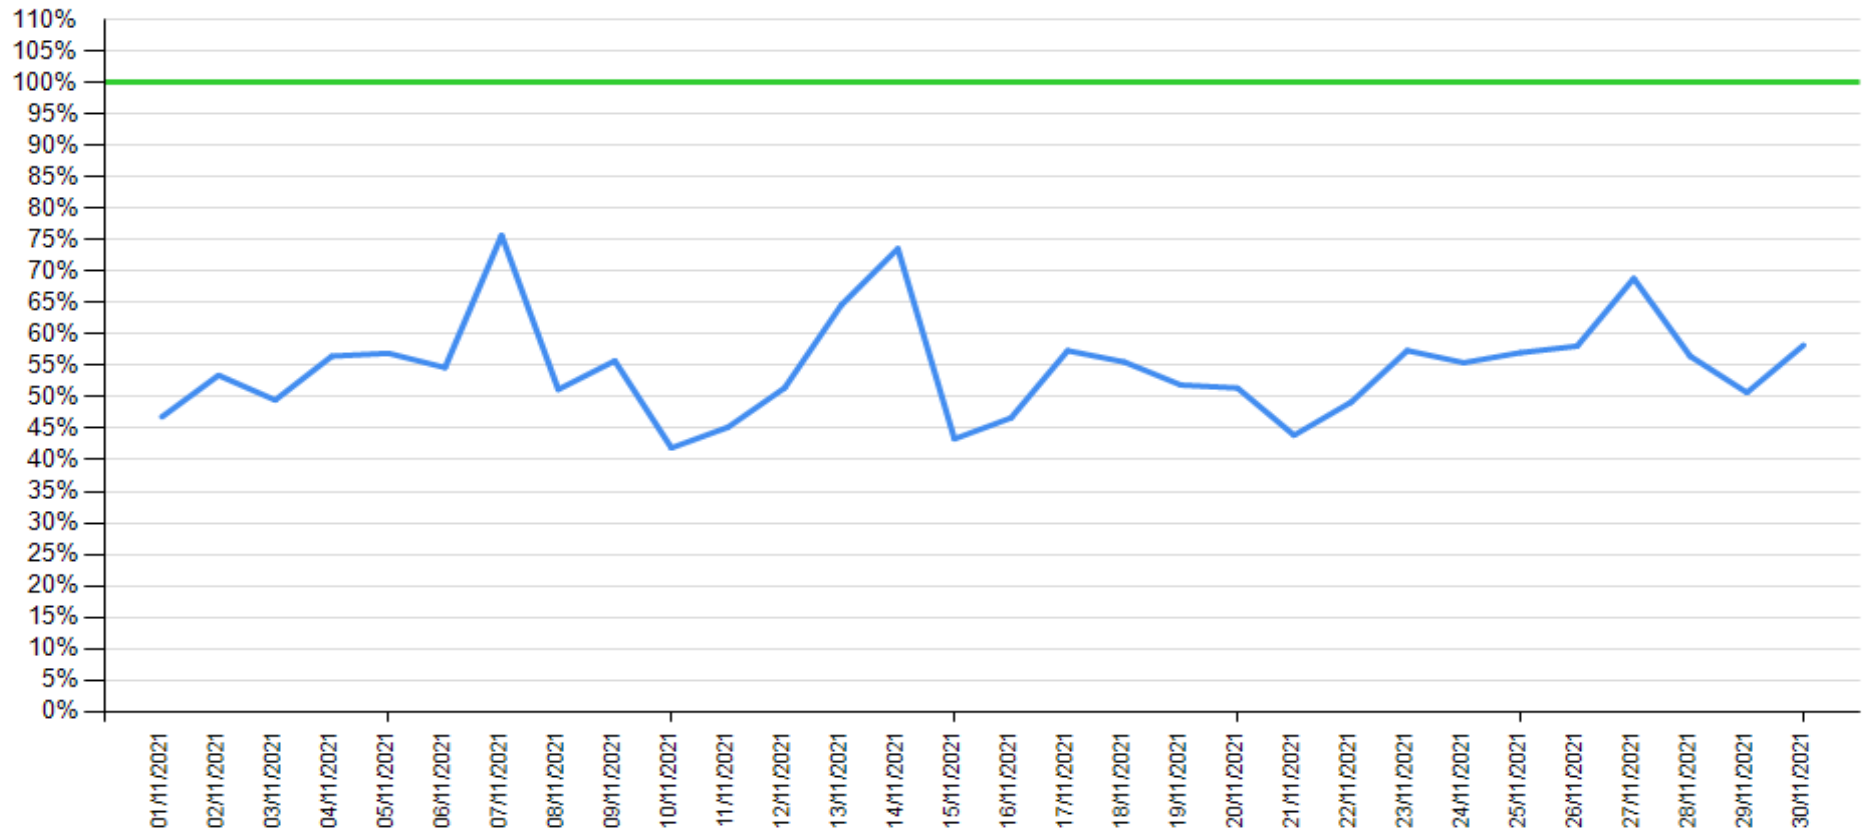

API response time vs Intesa Sanpaolo online channels

Account list as of October 2021

— API response time

— Intesa Sanpaolo channels response time

API response time vs Intesa Sanpaolo online channels

Account list as of November 2021

— API response time

— Intesa Sanpaolo channels response time

API response time vs Intesa Sanpaolo online channels

Account list as of December 2021

— API response time

— Intesa Sanpaolo channels response time