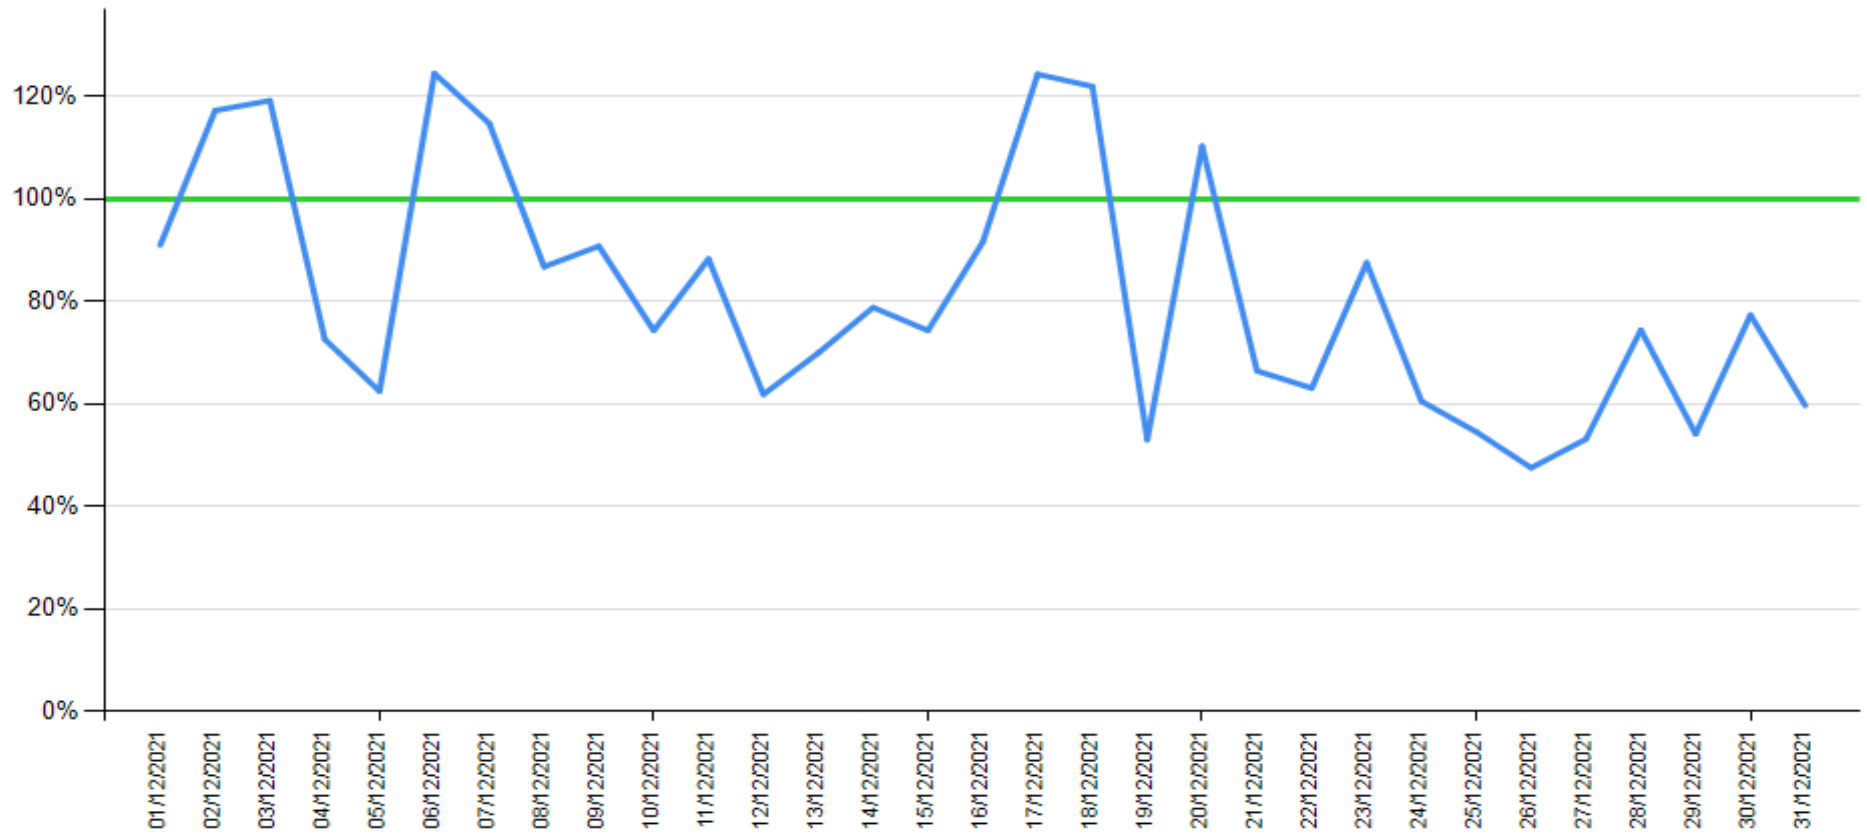

API response time vs Intesa Sanpaolo online channels

Balance as of October 2021

— API response time

— Intesa Sanpaolo channels response time

API response time vs Intesa Sanpaolo online channels

Balance as of November 2021

— API response time

— Intesa Sanpaolo channels response time

API response time vs Intesa Sanpaolo online channels

Balance as of December 2021

— API response time

— Intesa Sanpaolo channels response time

API response time vs Intesa Sanpaolo online channels