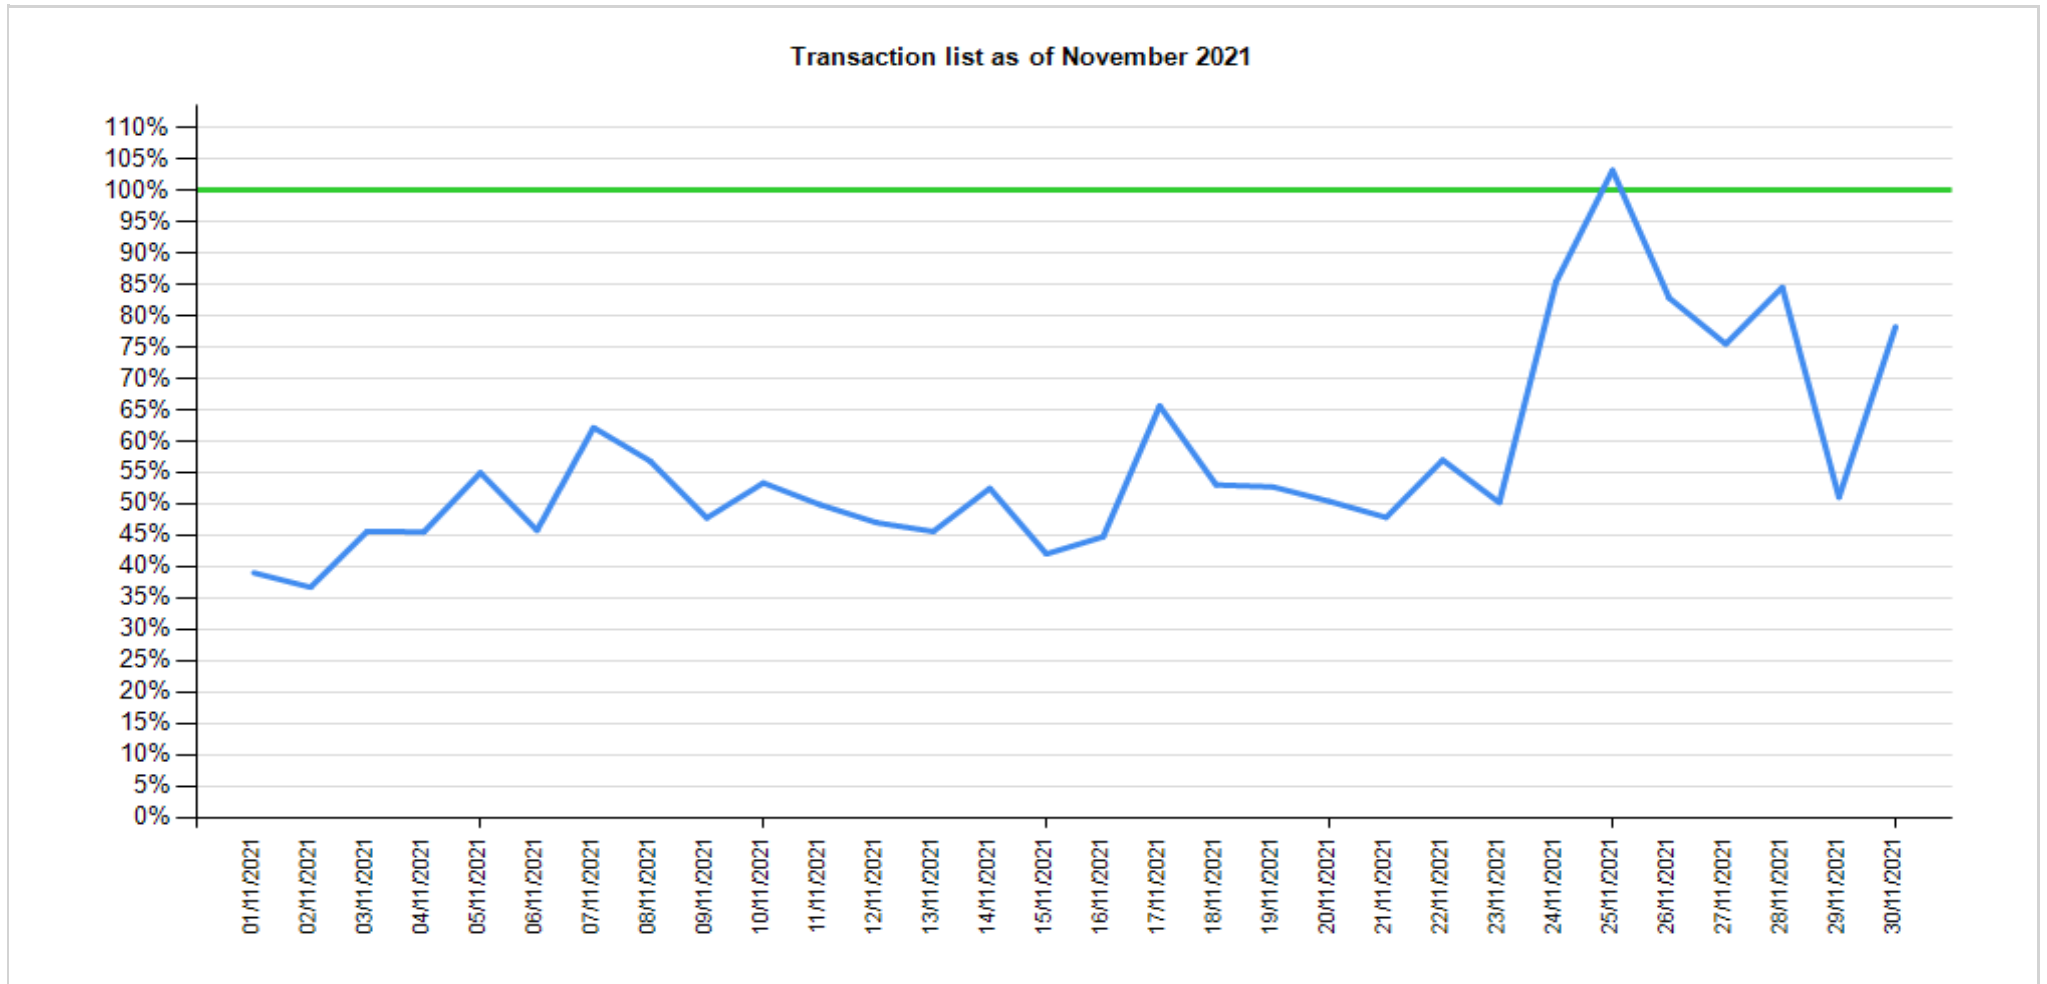

API response time vs Intesa Sanpaolo online channels

— API response time

— Intesa Sanpaolo channels response time