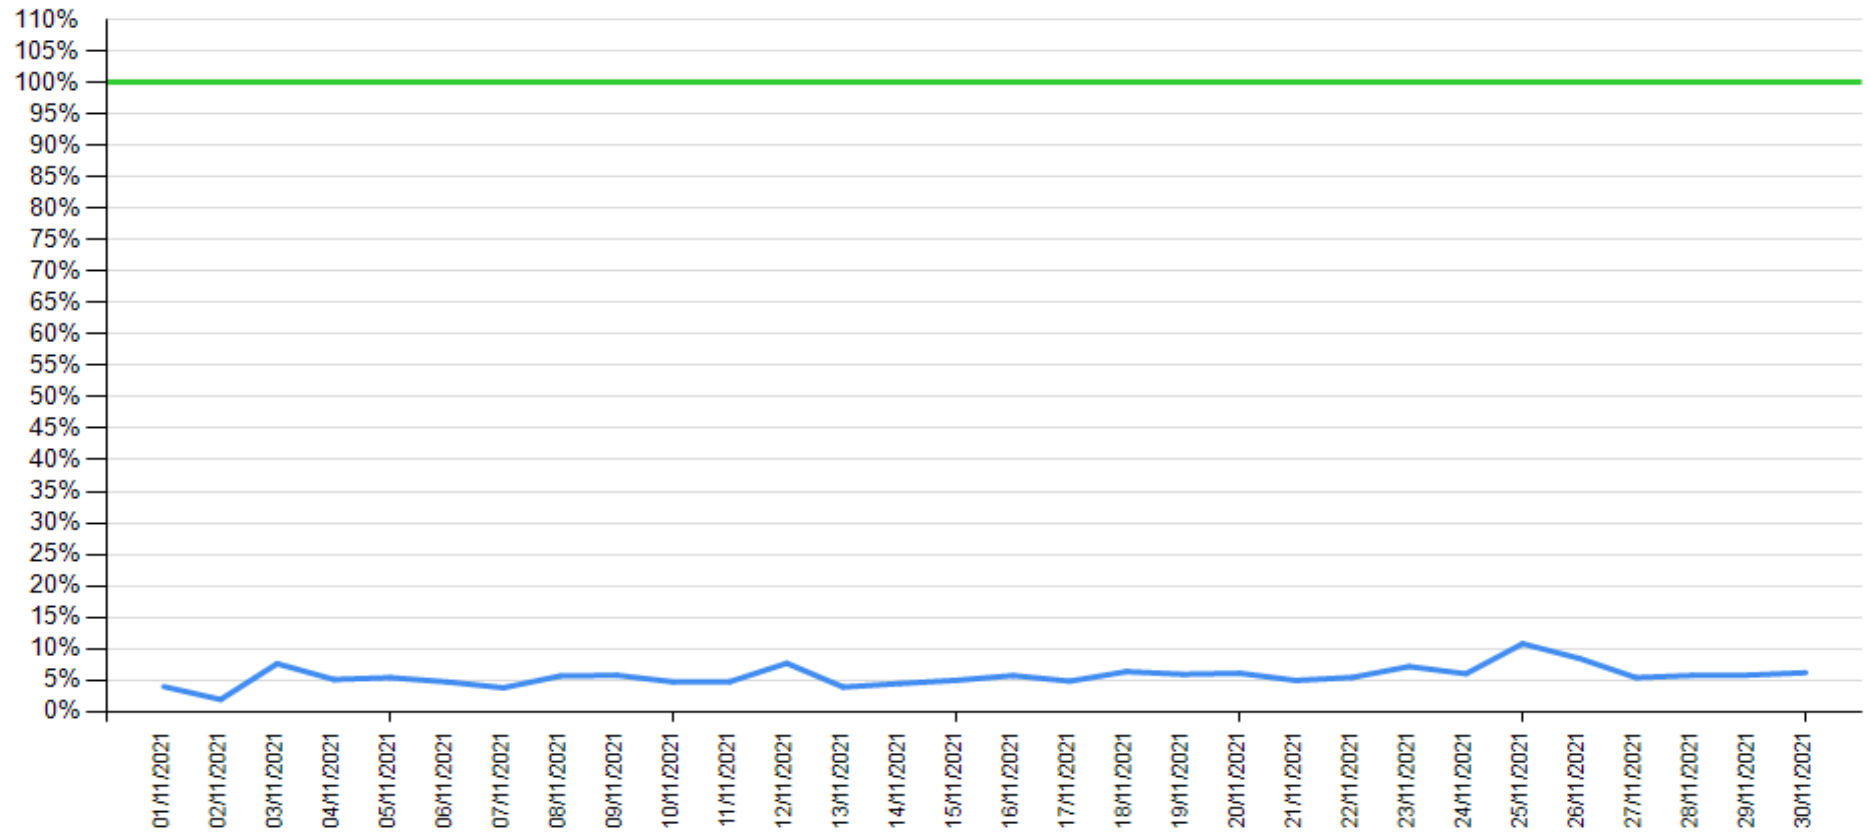

API response time vs Intesa Sanpaolo online channels

Payment as of November 2021

— API response time

— Intesa Sanpaolo channels response time