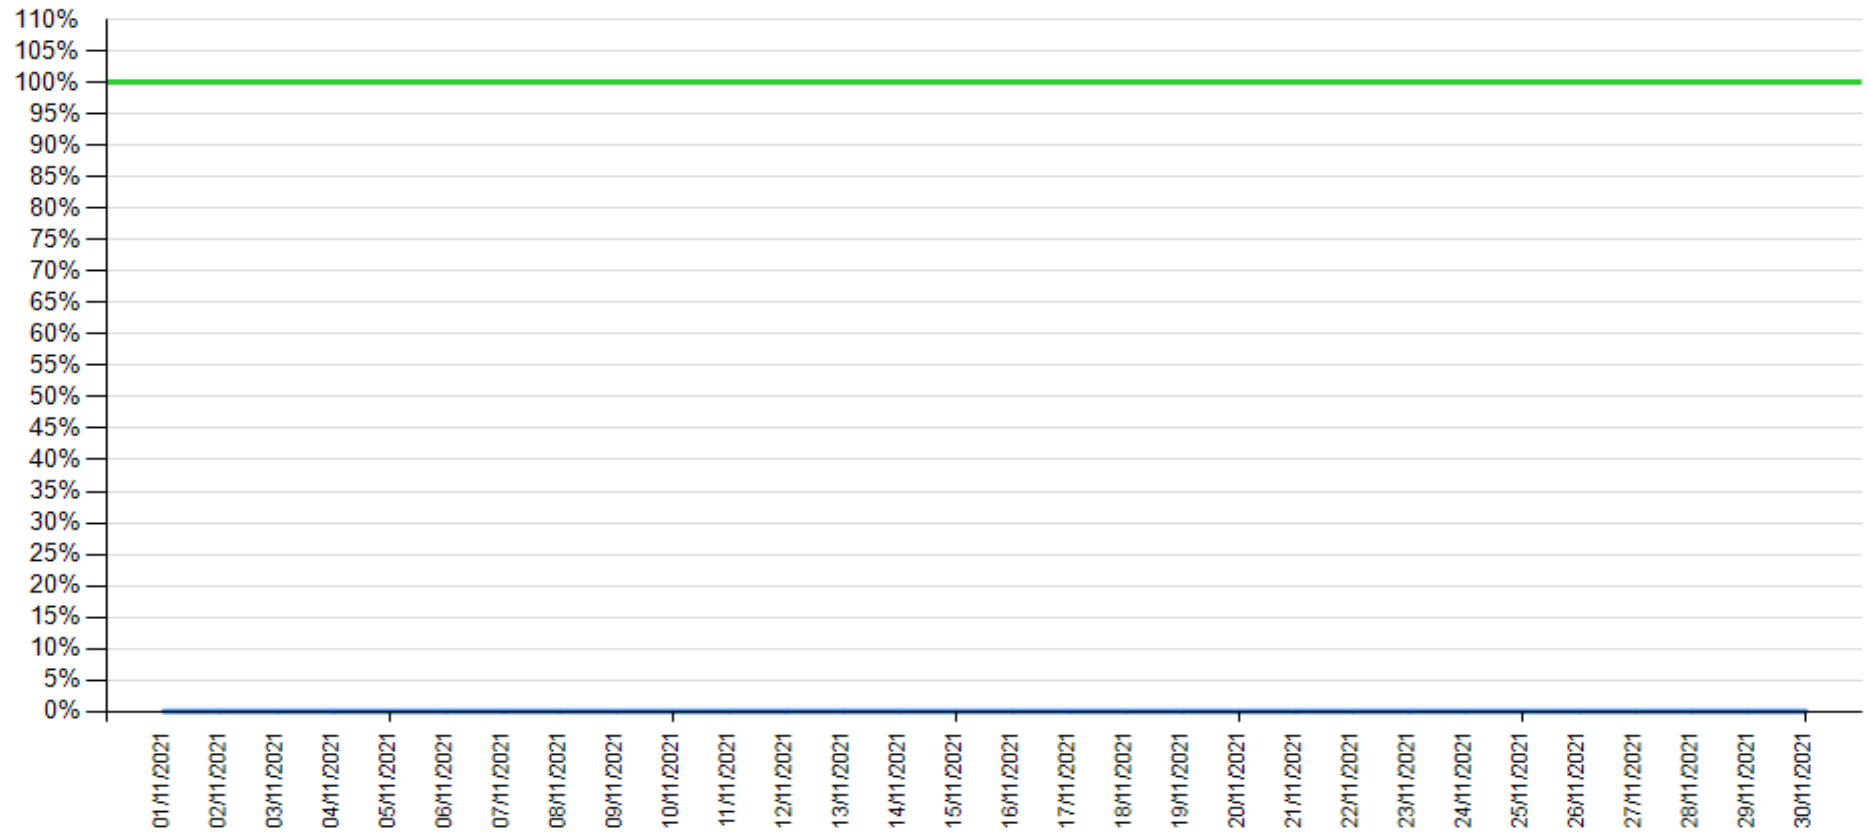

Fund Check as of October 2021

— API response time

— Intesa Sanpaolo channels response time

API response time vs Intesa Sanpaolo online channels

Fund Check as of November 2021

— API response time

— Intesa Sanpaolo channels response time