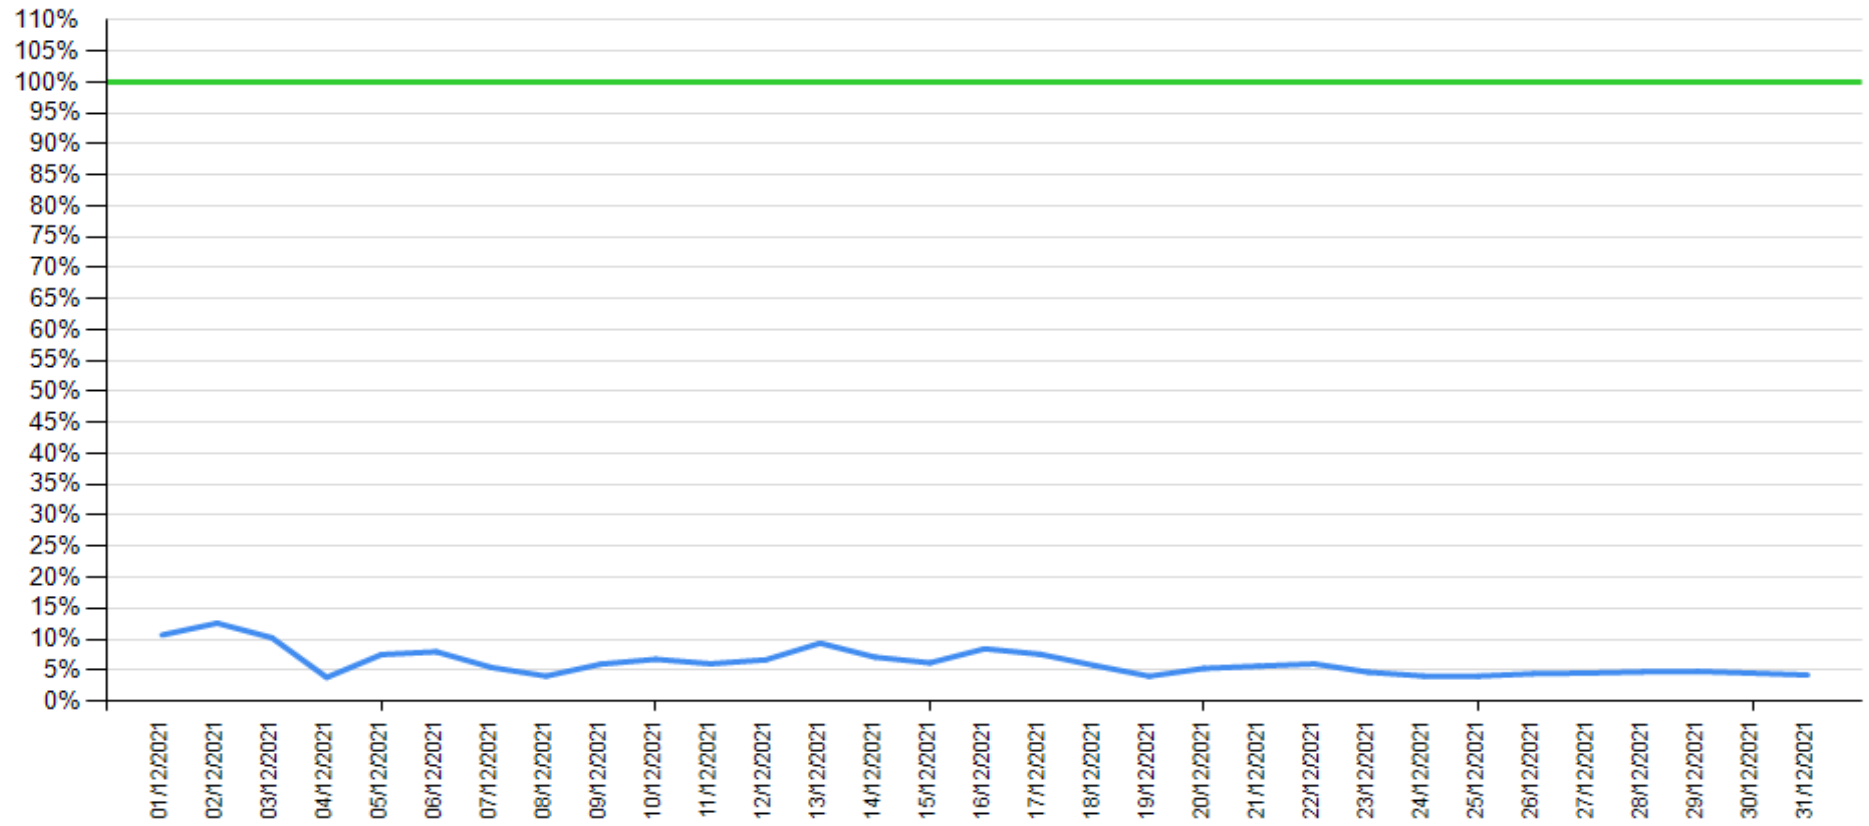

Transaction list as of October 2021

API response time vs Intesa Sanpaolo online channels

Payment as of December 2021

— API response time

— Intesa Sanpaolo channels response time