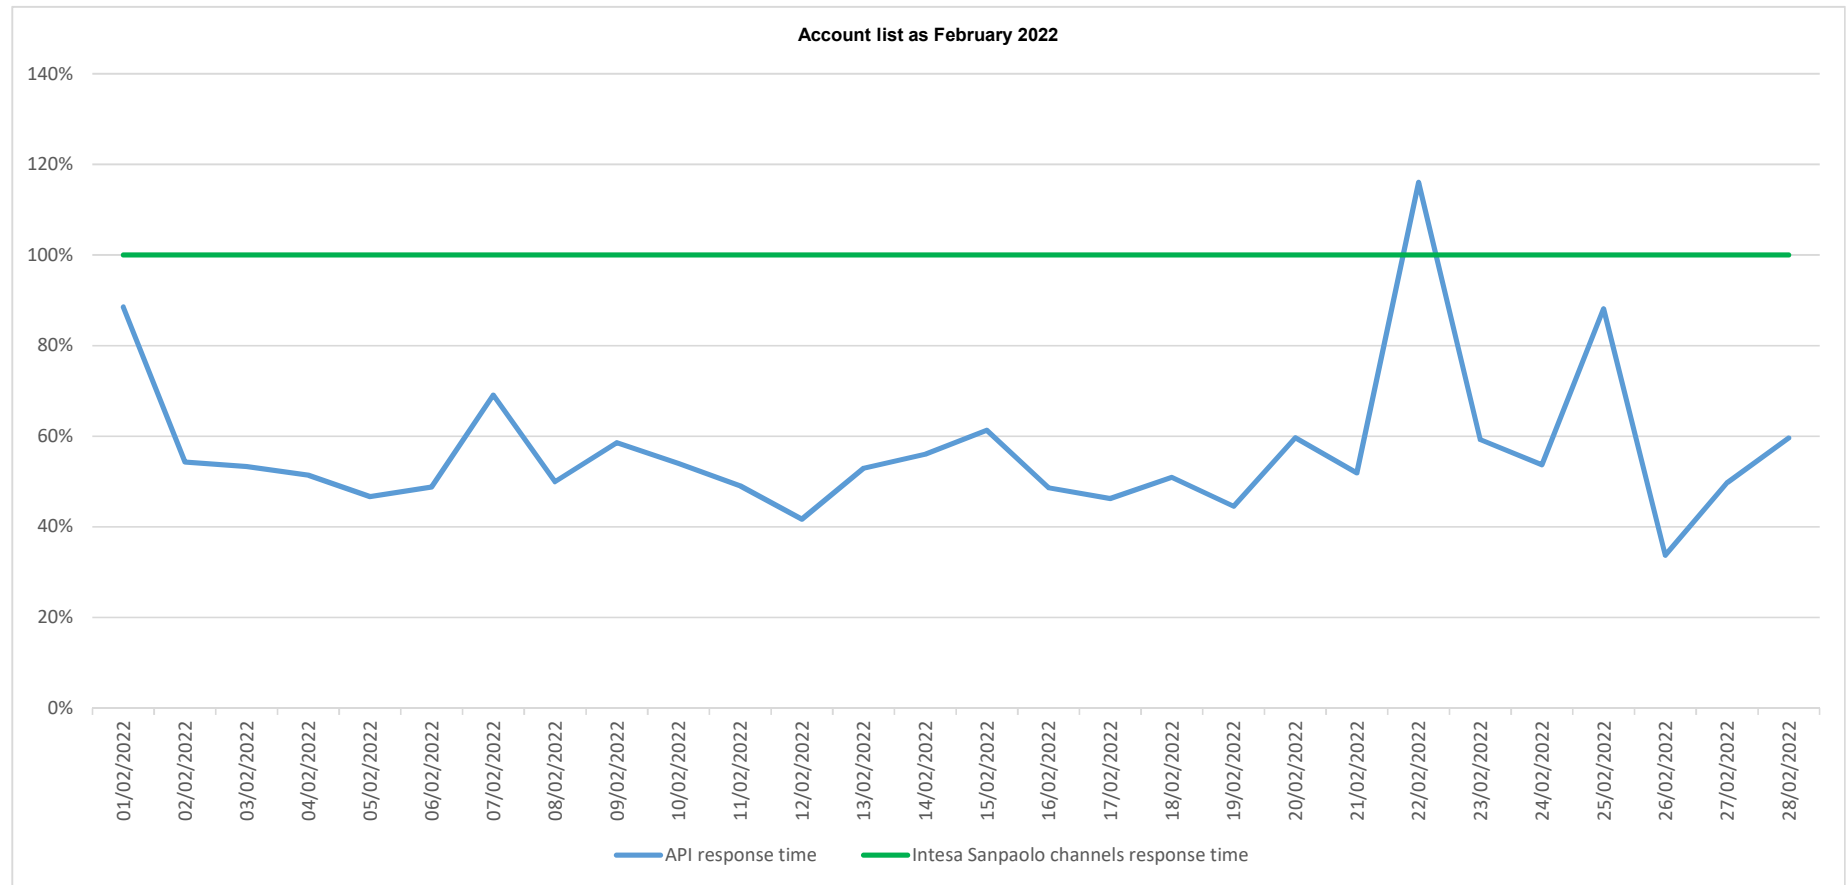

API response time vs Intesa Sanpaolo online channels

API response time vs Intesa Sanpaolo online channels

API response time vs Intesa Sanpaolo online channels

API response time vs Intesa Sanpaolo online channels