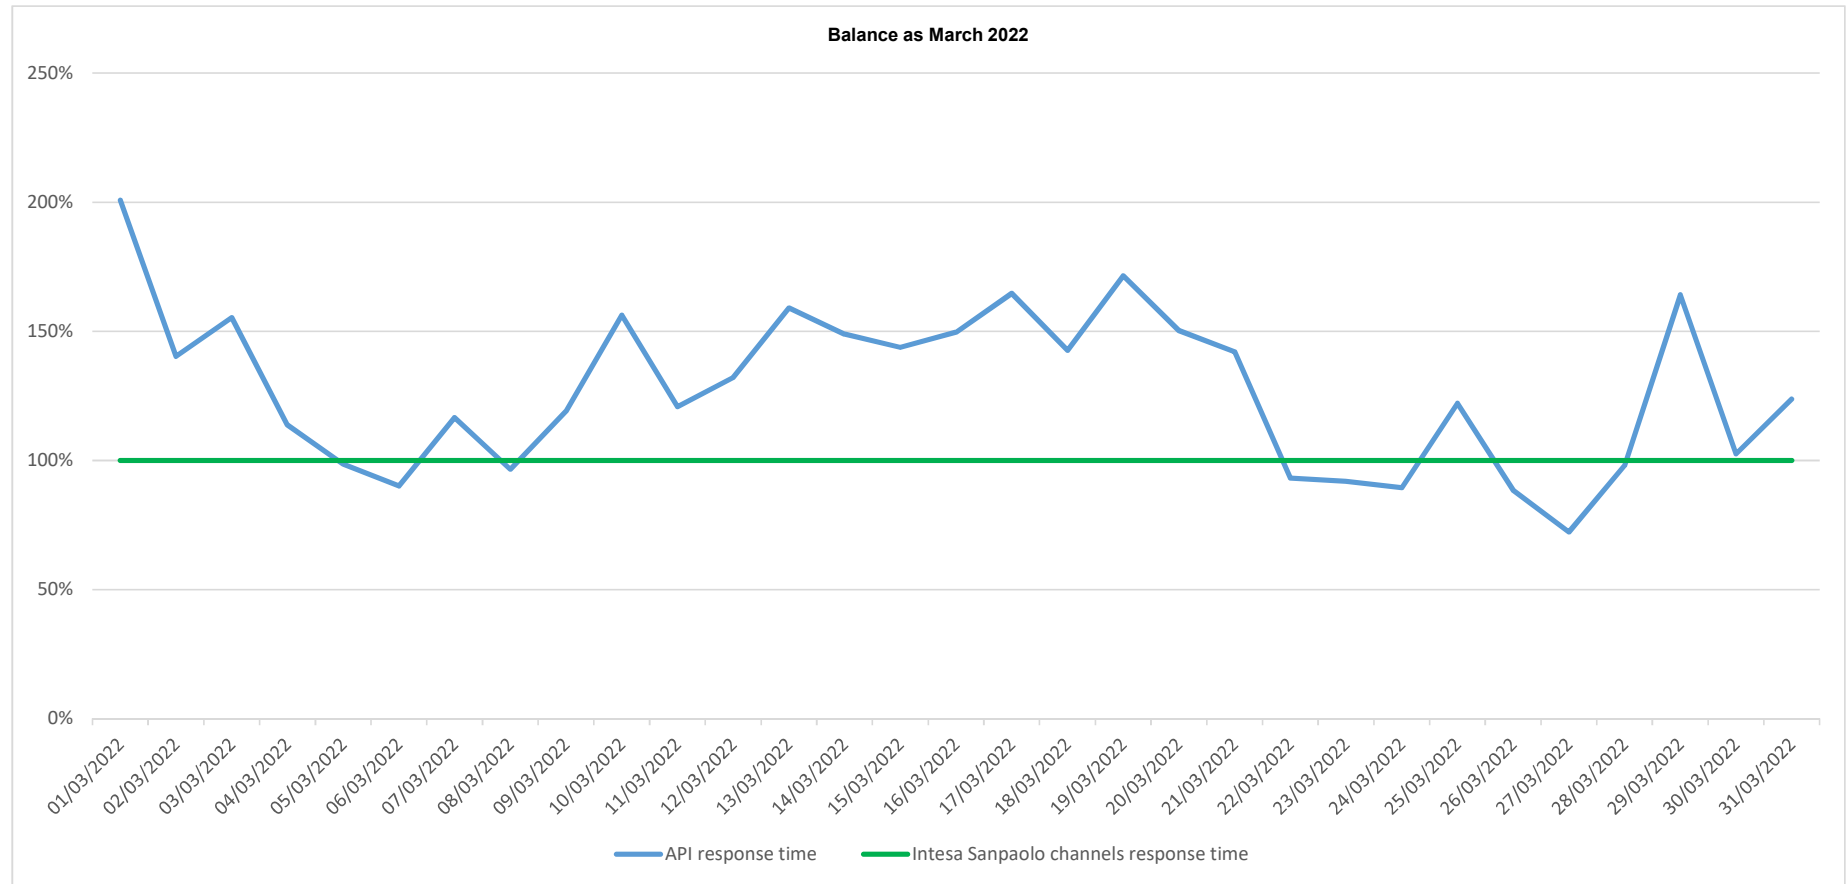

API response time vs Intesa Sanpaolo online channels