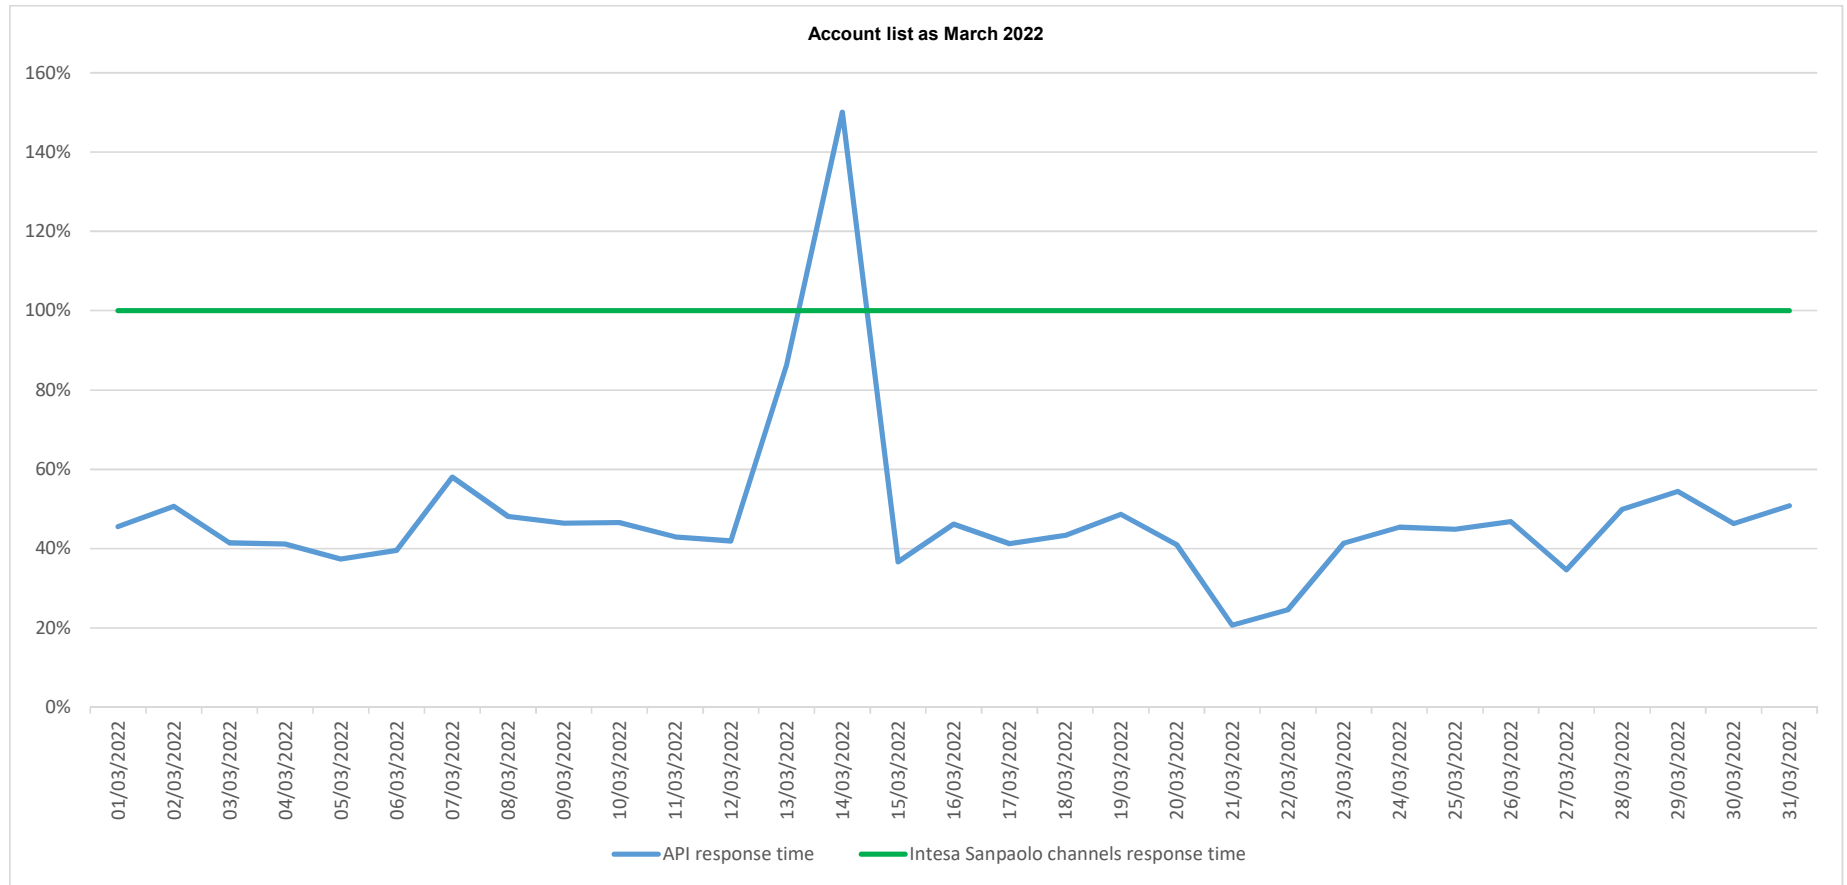

API response time vs Intesa Sanpaolo online channels

API response time vs Intesa Sanpaolo online channels

API response time vs Intesa Sanpaolo online channels

API response time vs Intesa Sanpaolo online channels