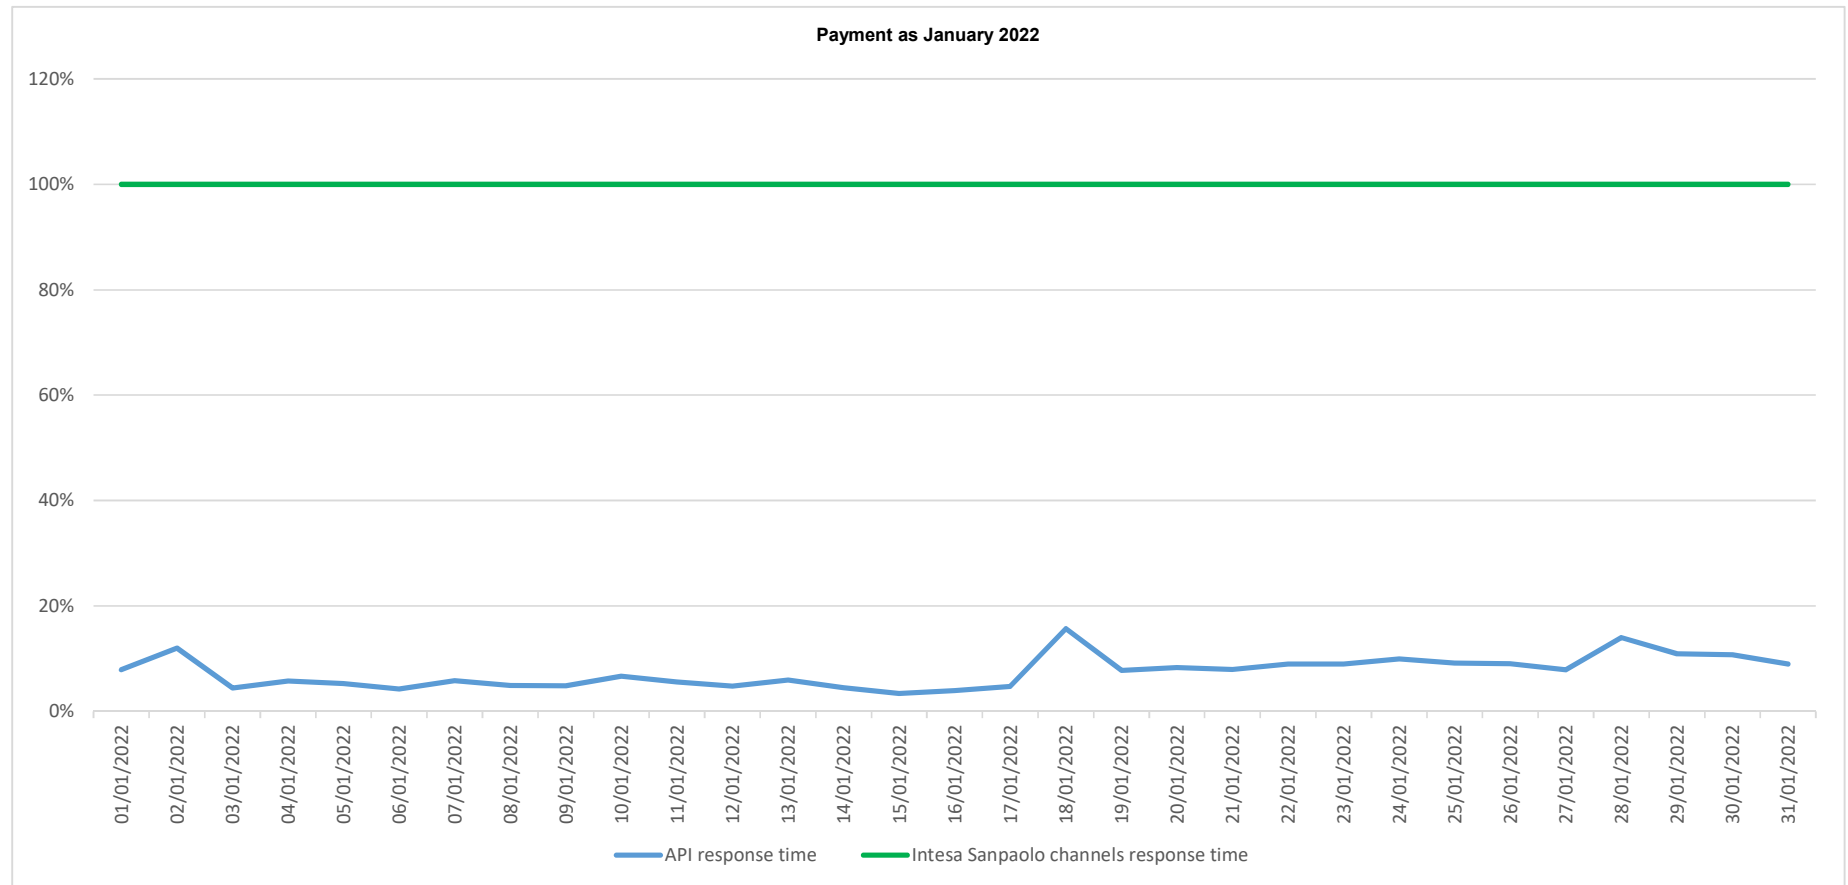

API response time vs Intesa Sanpaolo online channels