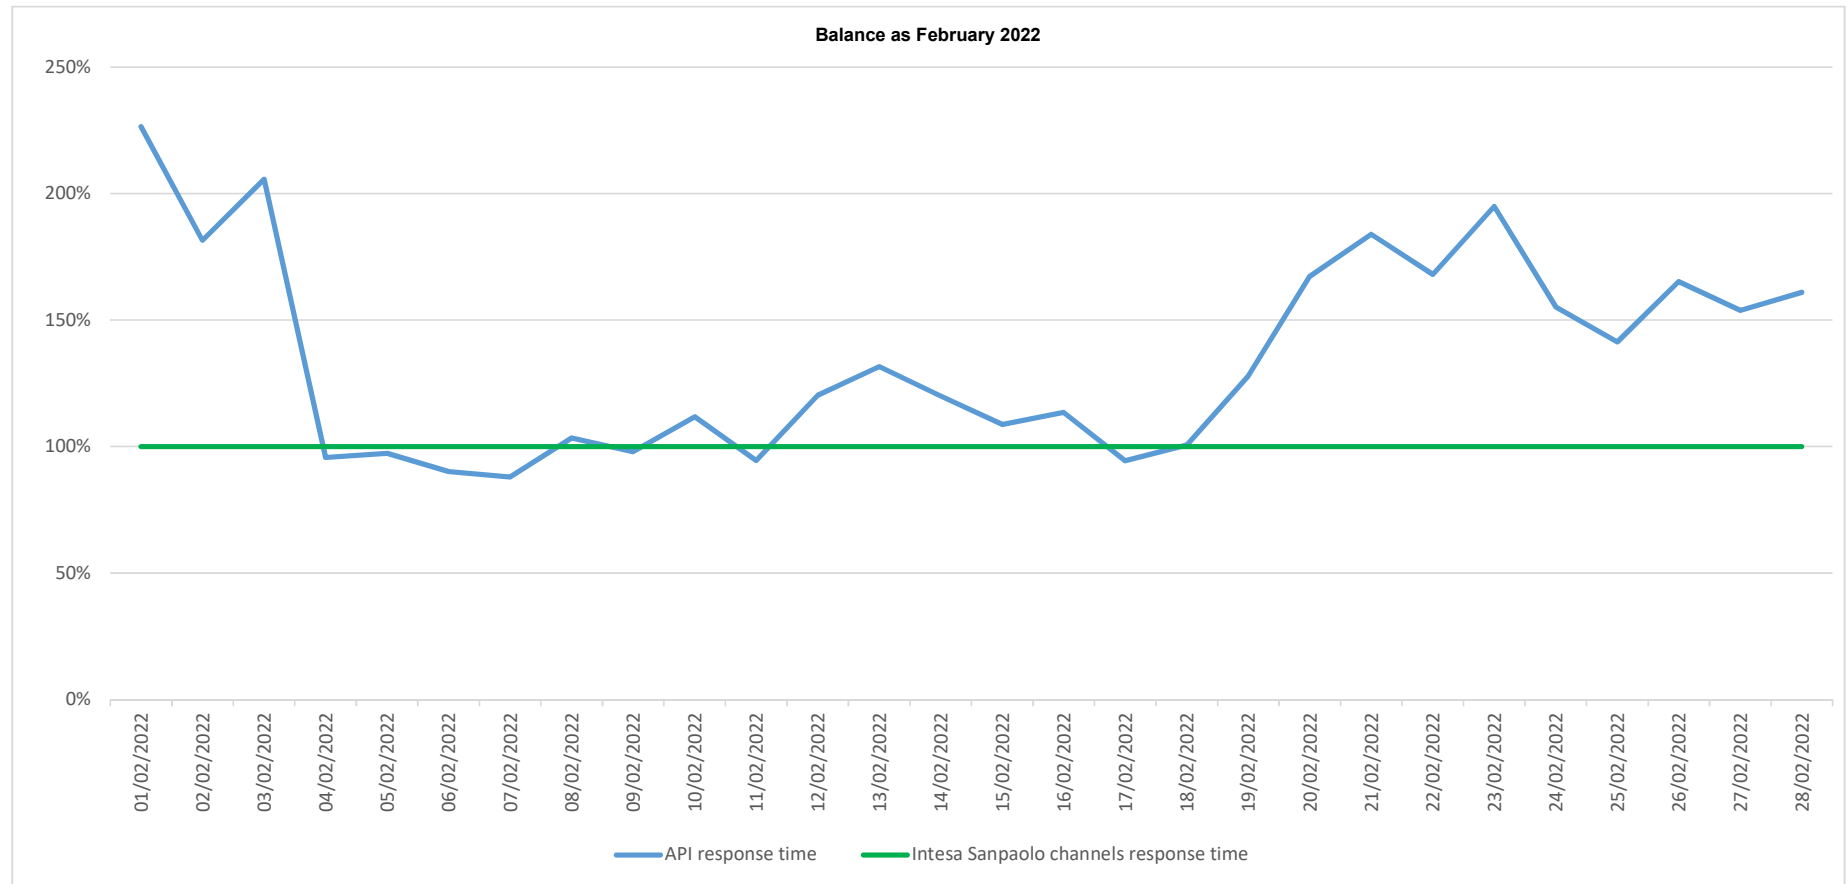

API response time vs Intesa Sanpaolo online channels