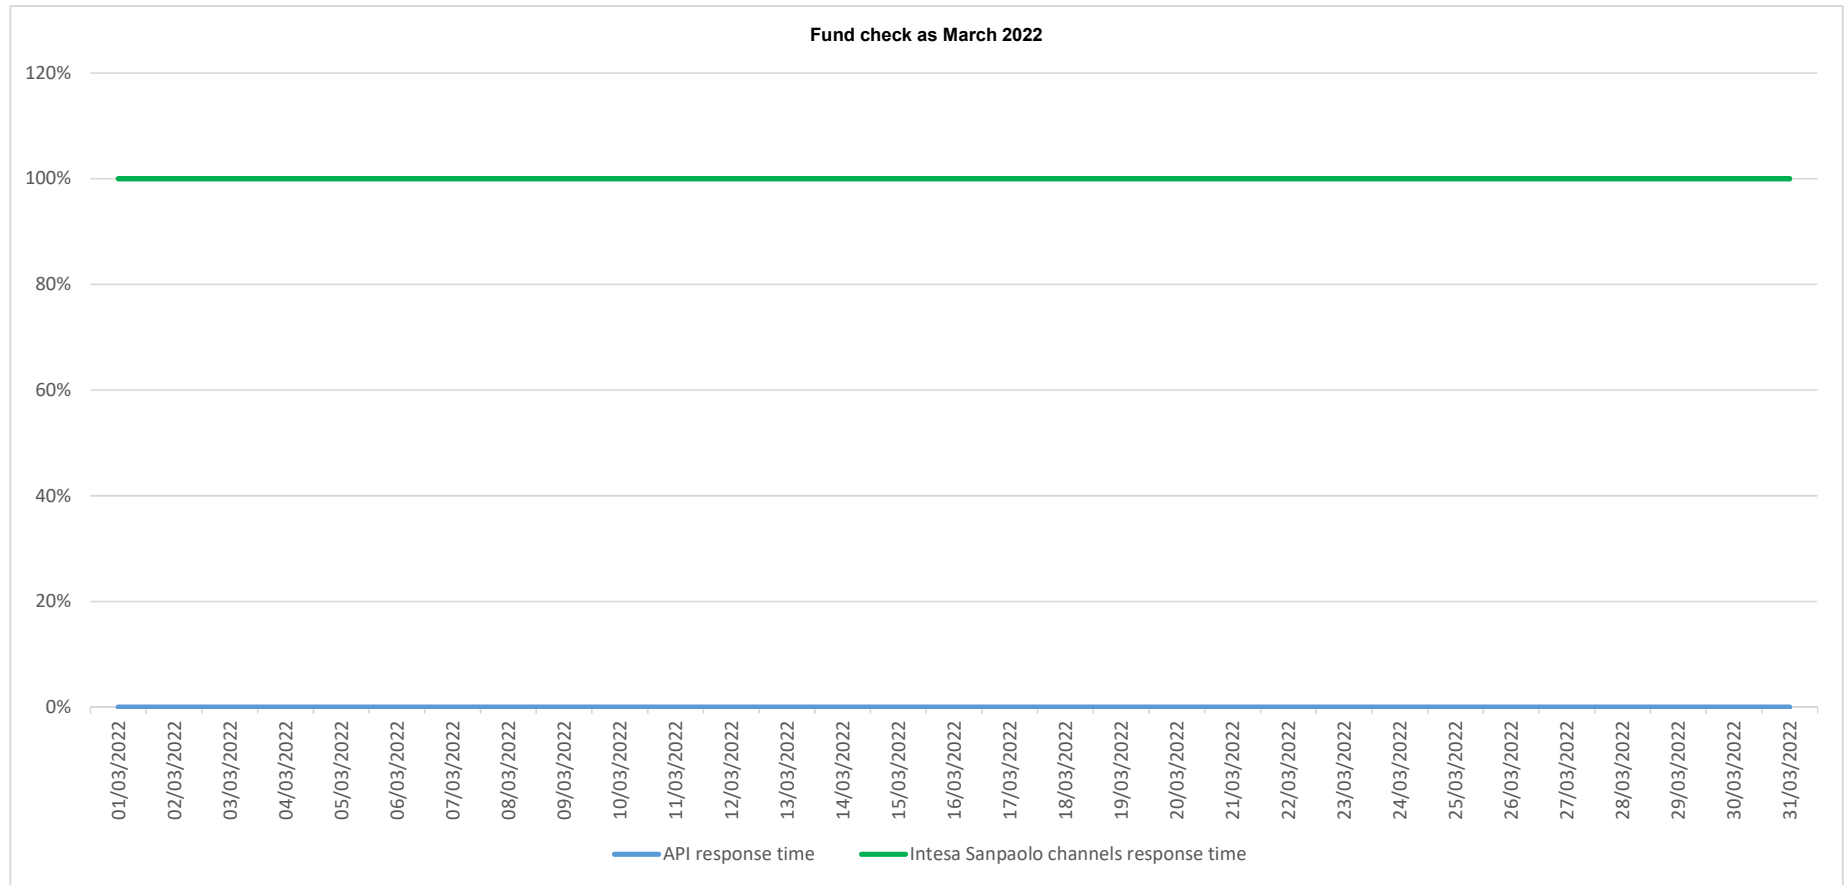

API response time vs Intesa Sanpaolo online channels