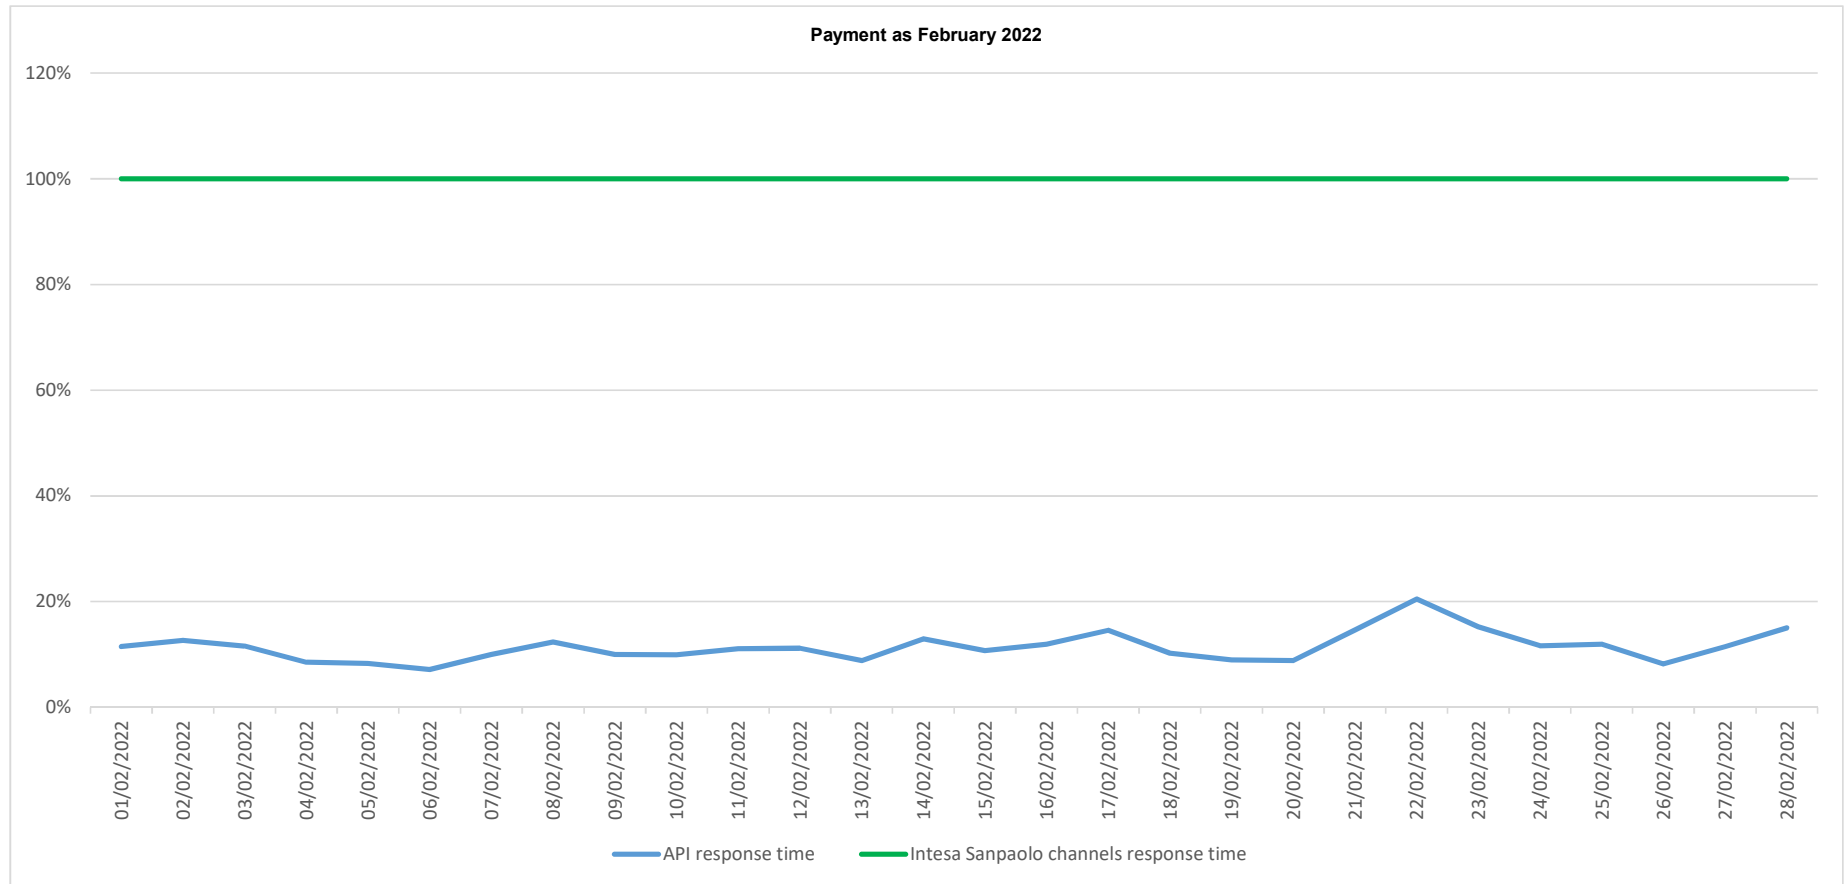

API response time vs Intesa Sanpaolo online channels