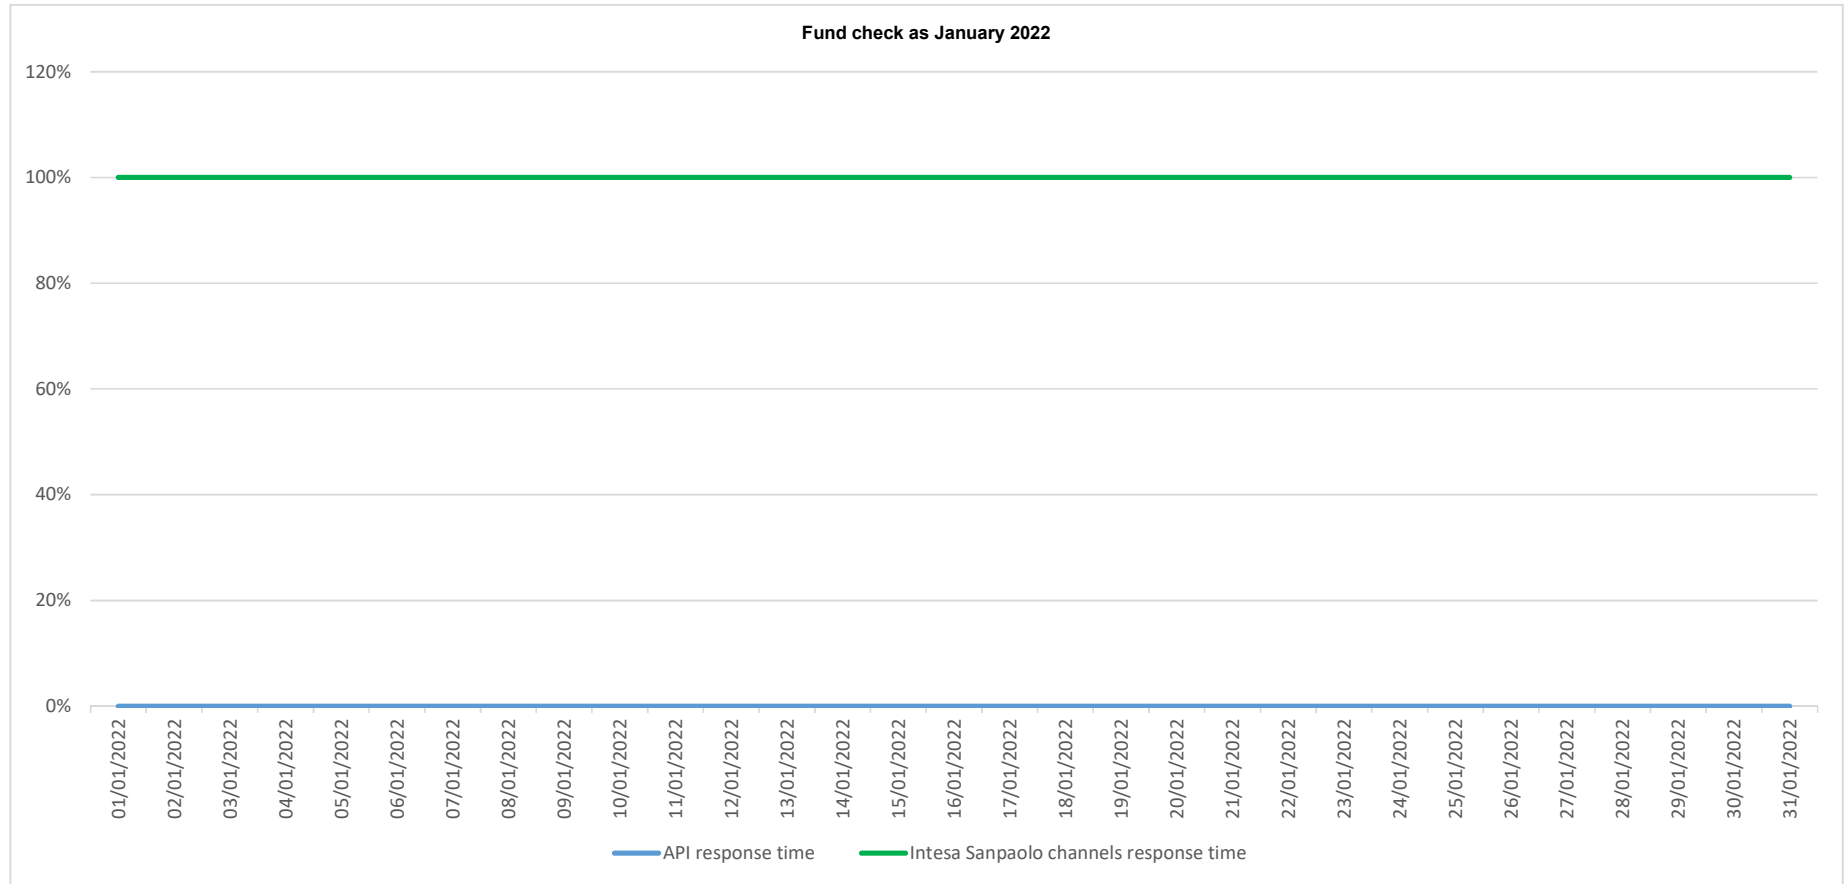

API response time vs Intesa Sanpaolo online channels