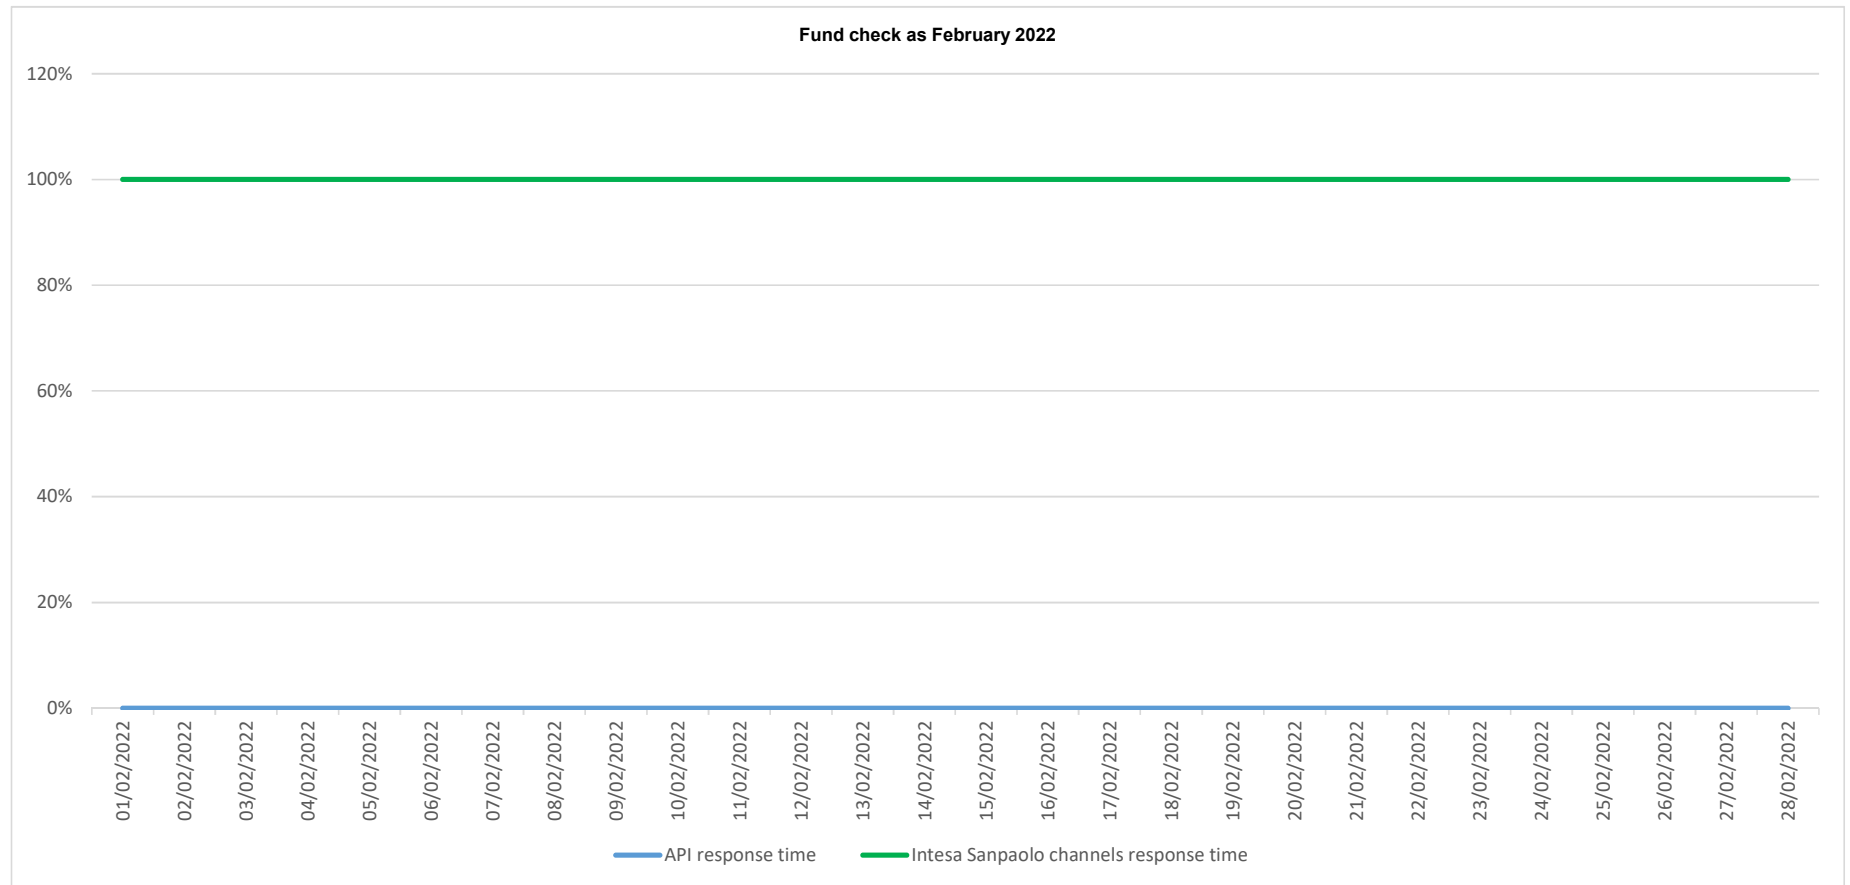

API response time vs Intesa Sanpaolo online channels

API response time vs Intesa Sanpaolo online channels

API response time vs Intesa Sanpaolo online channels

API response time vs Intesa Sanpaolo online channels