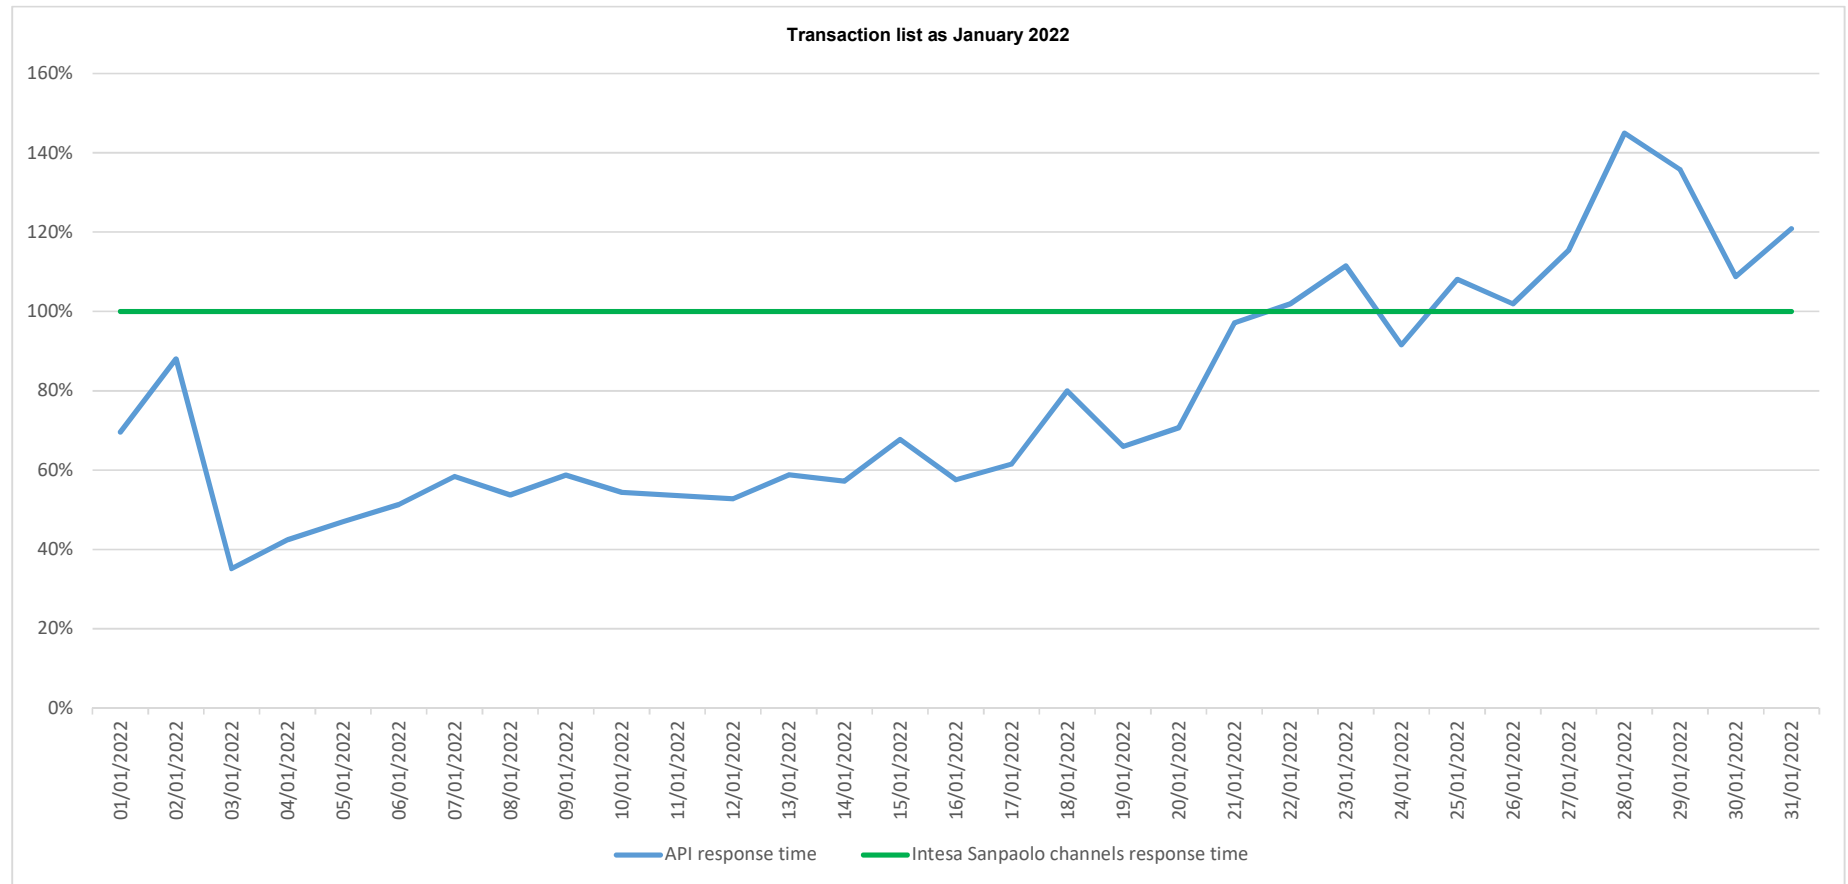

API response time vs Intesa Sanpaolo online channels

API response time vs Intesa Sanpaolo online channels

API response time vs Intesa Sanpaolo online channels

API response time vs Intesa Sanpaolo online channels