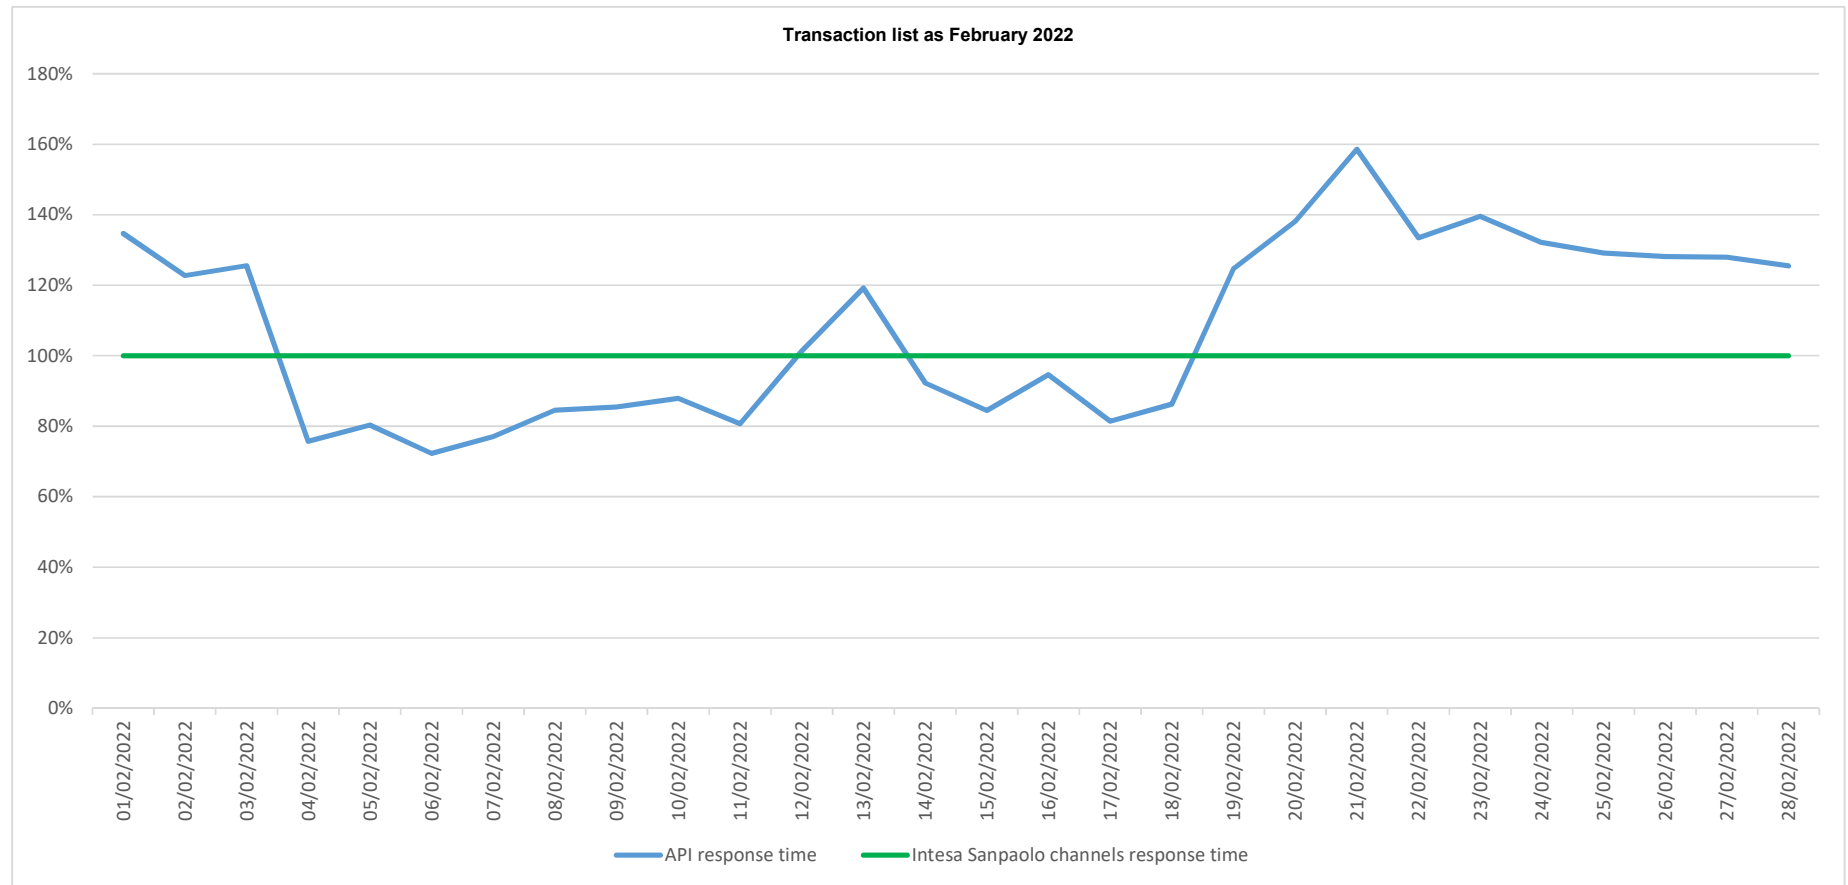

API response time vs Intesa Sanpaolo online channels