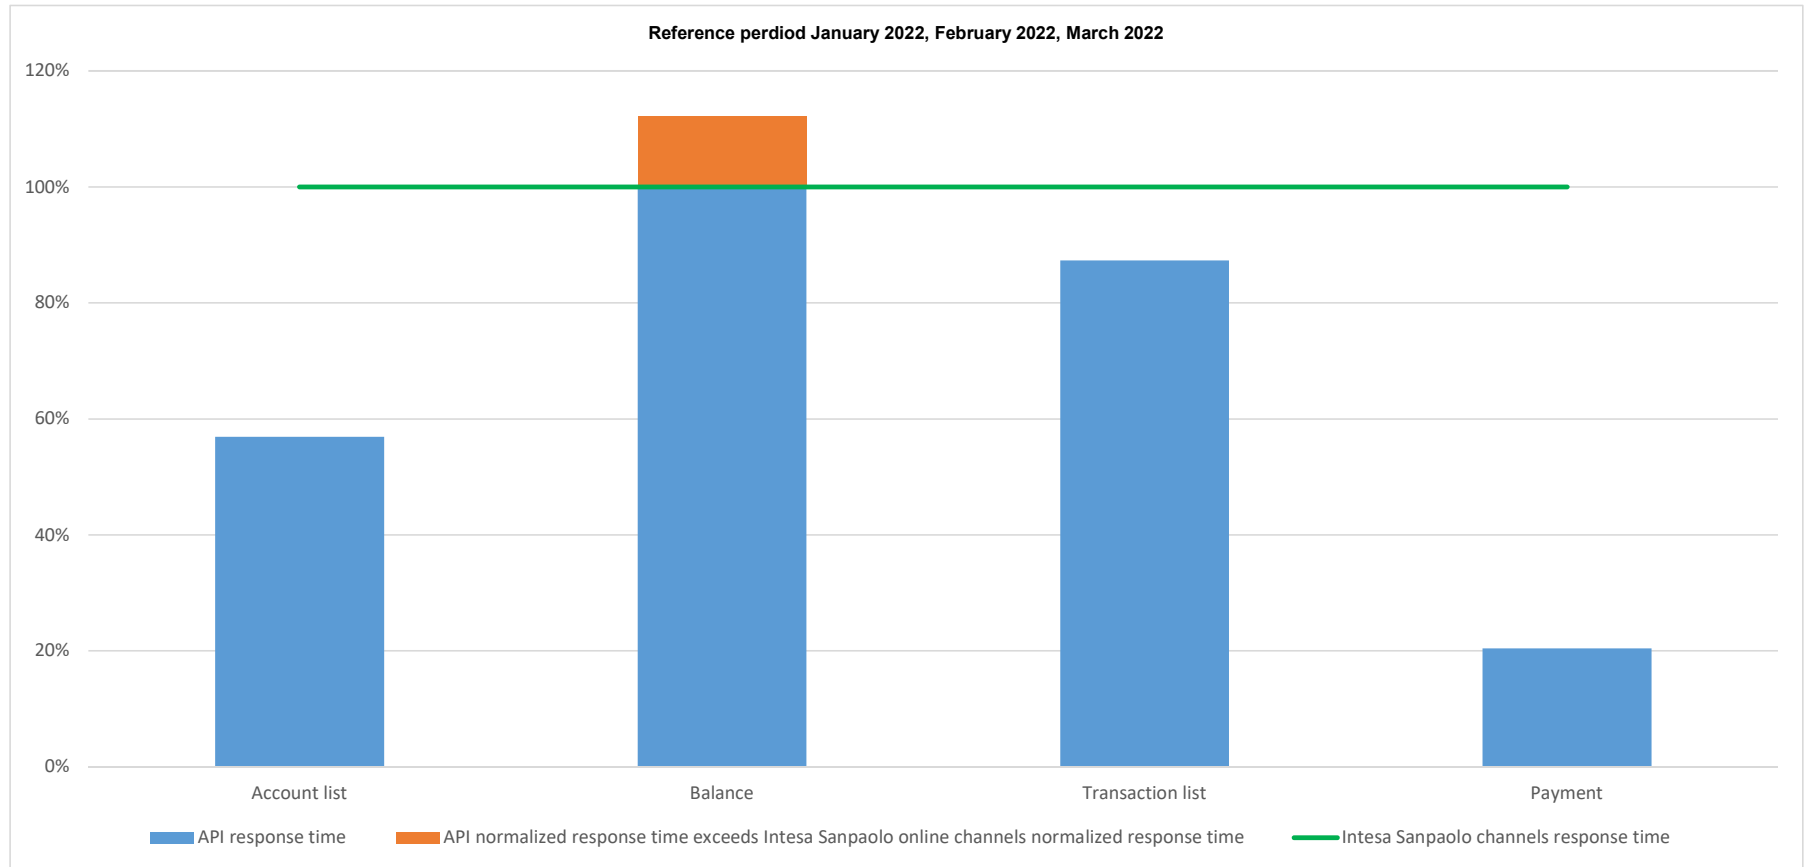

API response time vs Intesa Sanpaolo online channels

API response time vs Intesa Sanpaolo online channels

API response time vs Intesa Sanpaolo online channels

API response time vs Intesa Sanpaolo online channels