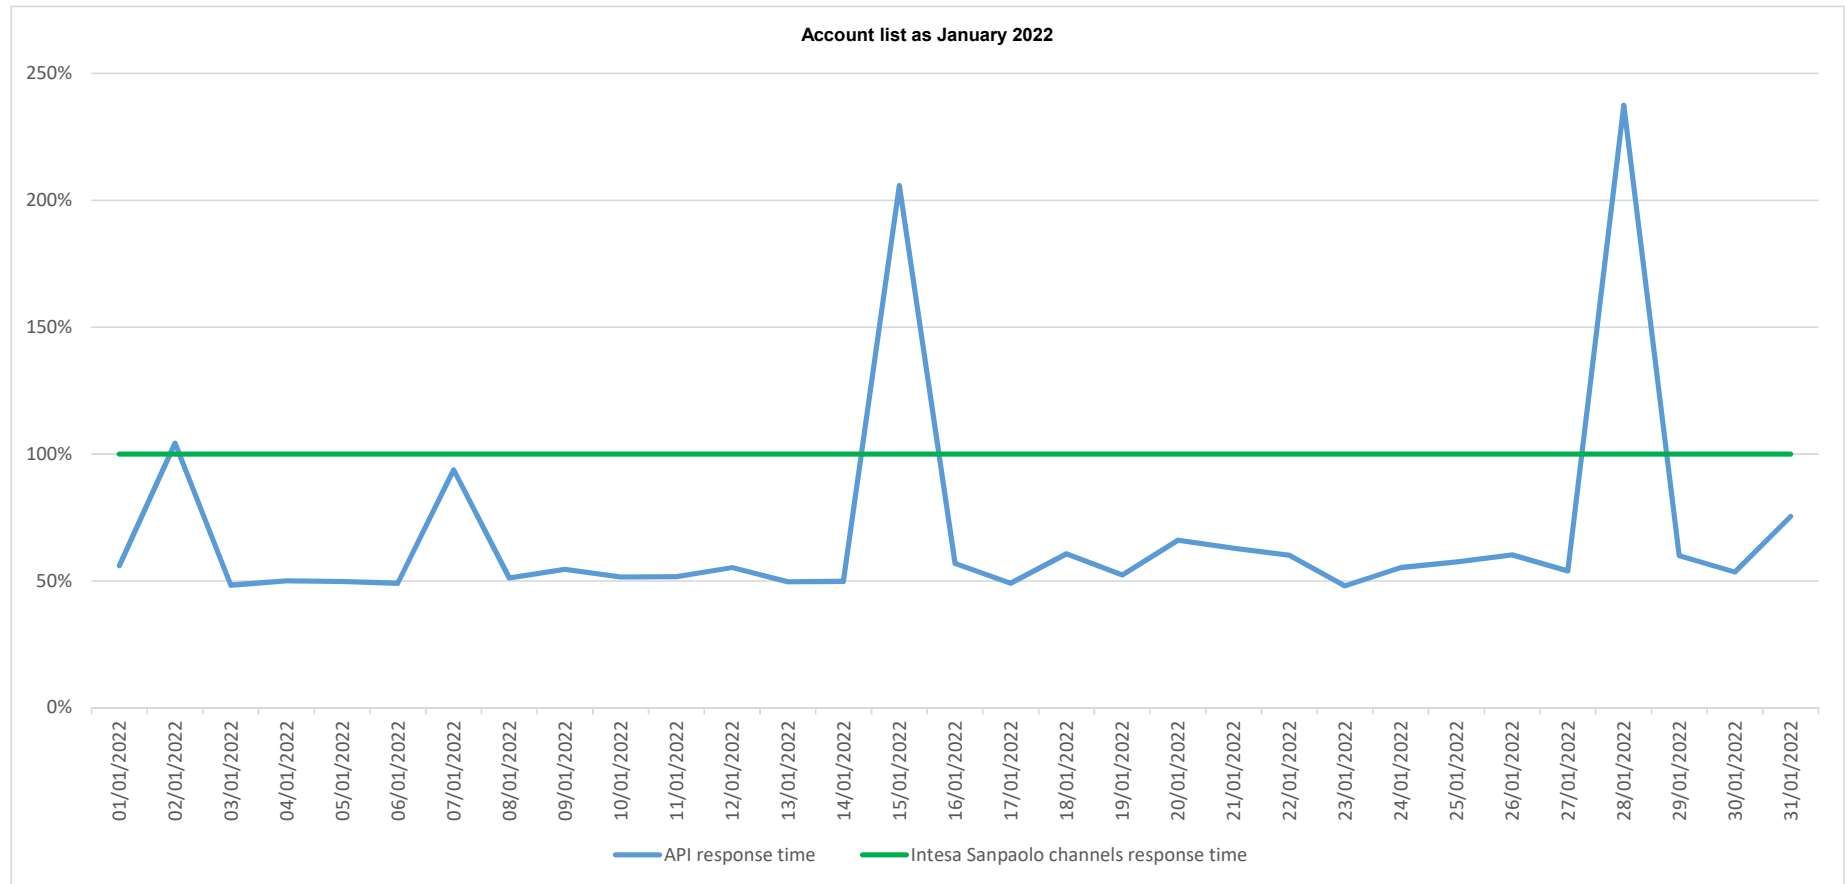

API response time vs Intesa Sanpaolo online channels

API response time vs Intesa Sanpaolo online channels

API response time vs Intesa Sanpaolo online channels

API response time vs Intesa Sanpaolo online channels