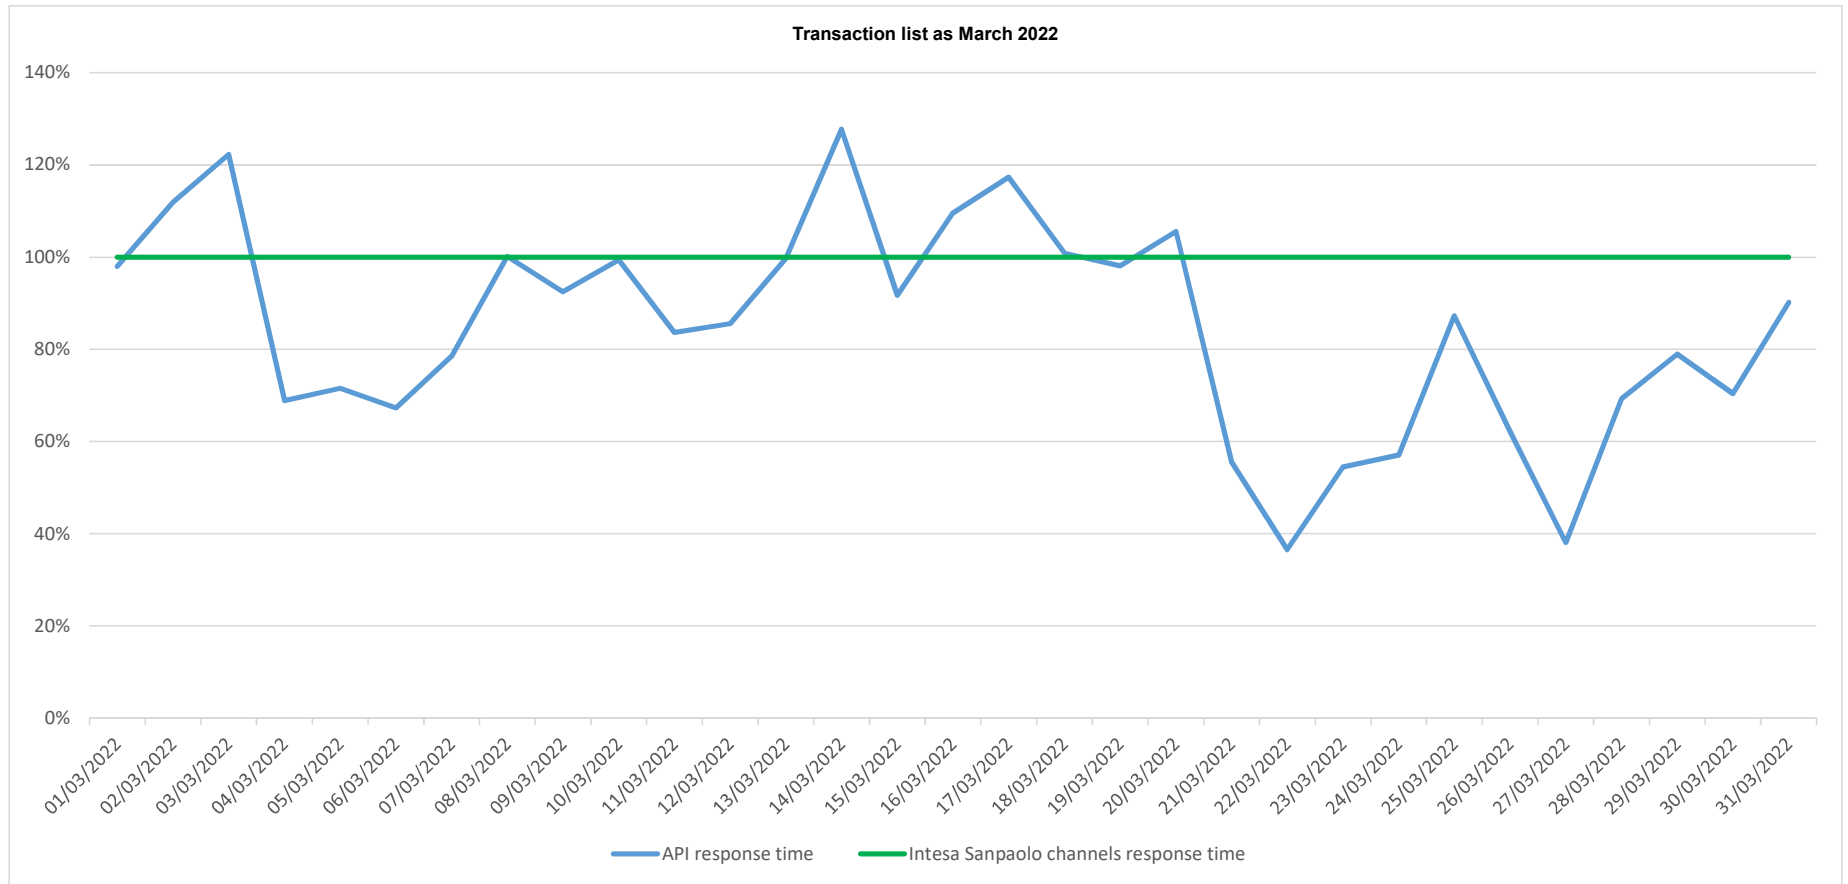

API response time vs Intesa Sanpaolo online channels