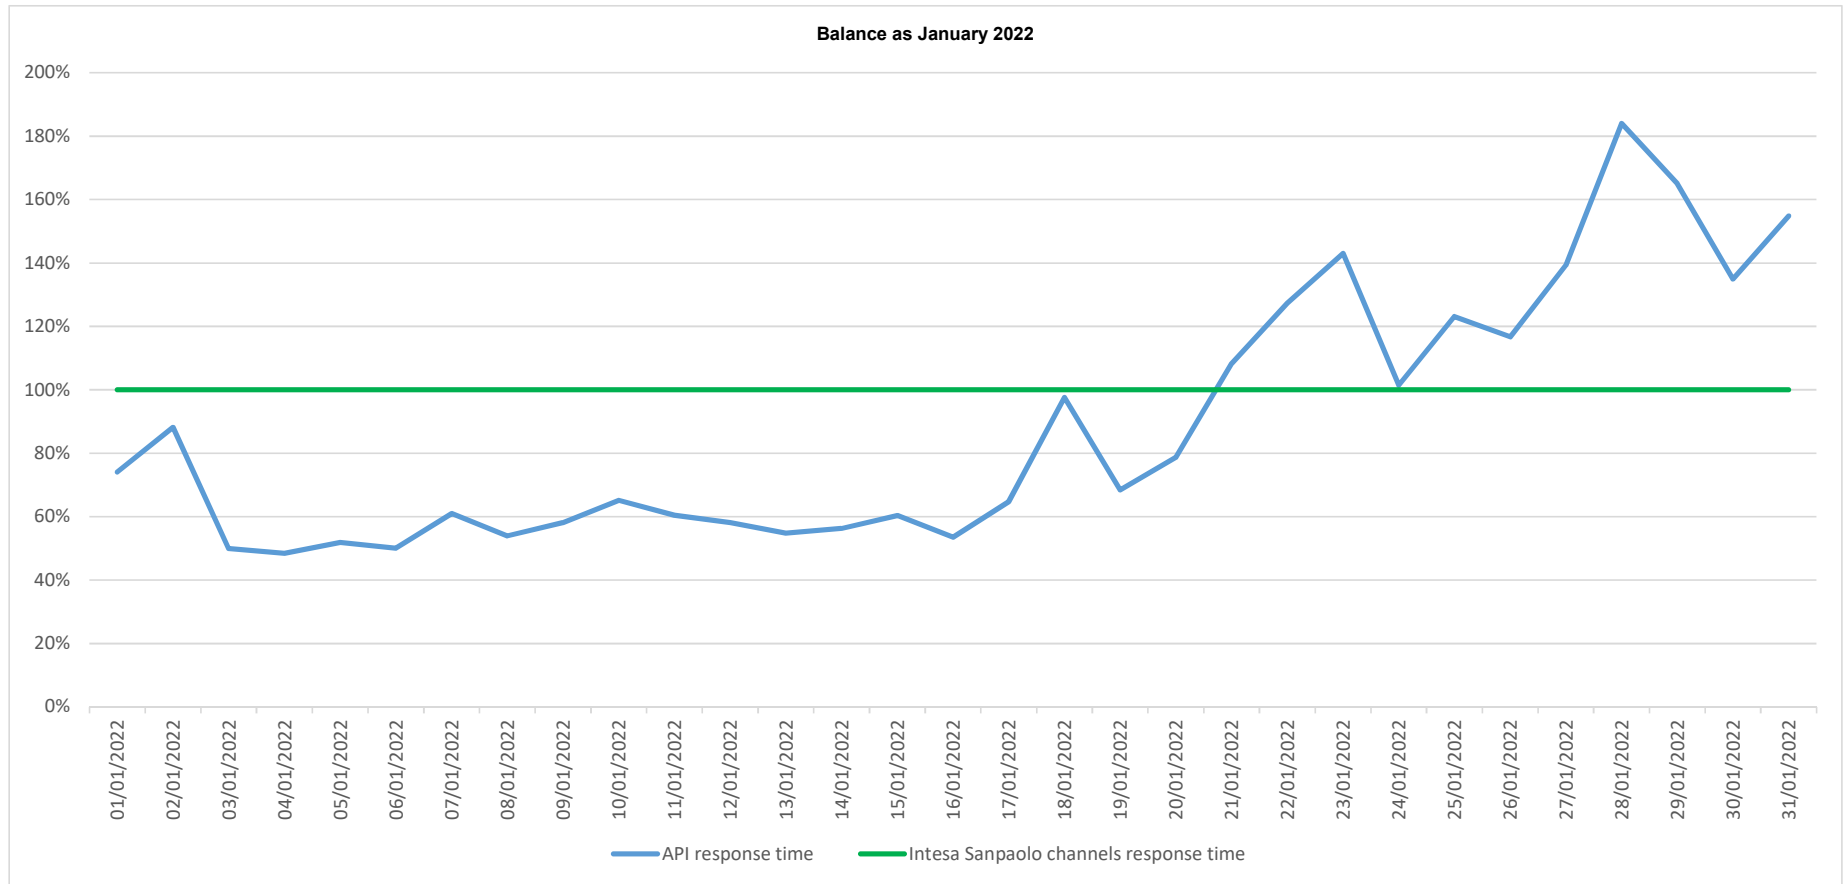

API response time vs Intesa Sanpaolo online channels