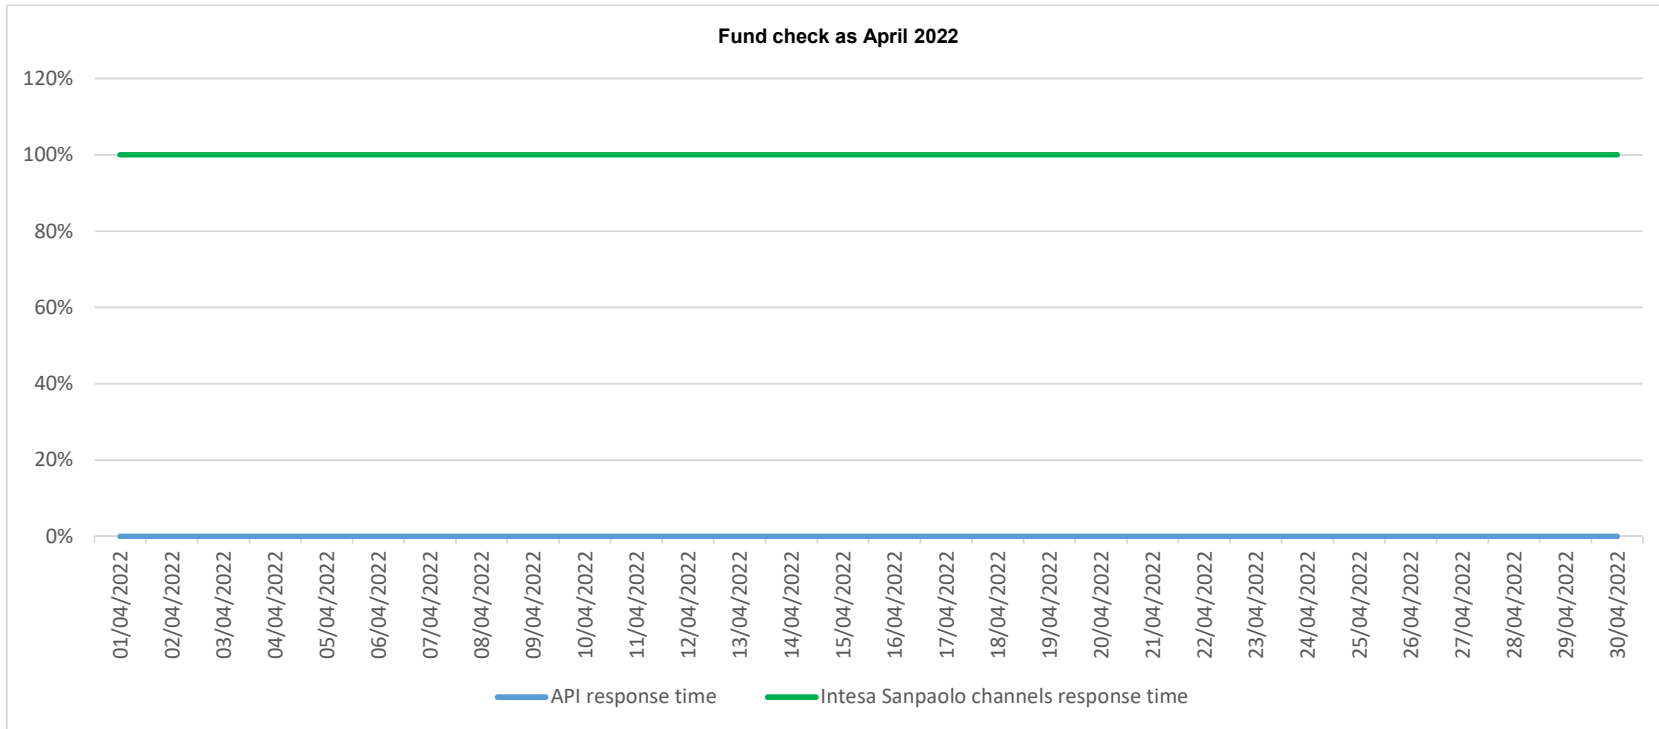

API response time vs Intesa Sanpaolo online channels