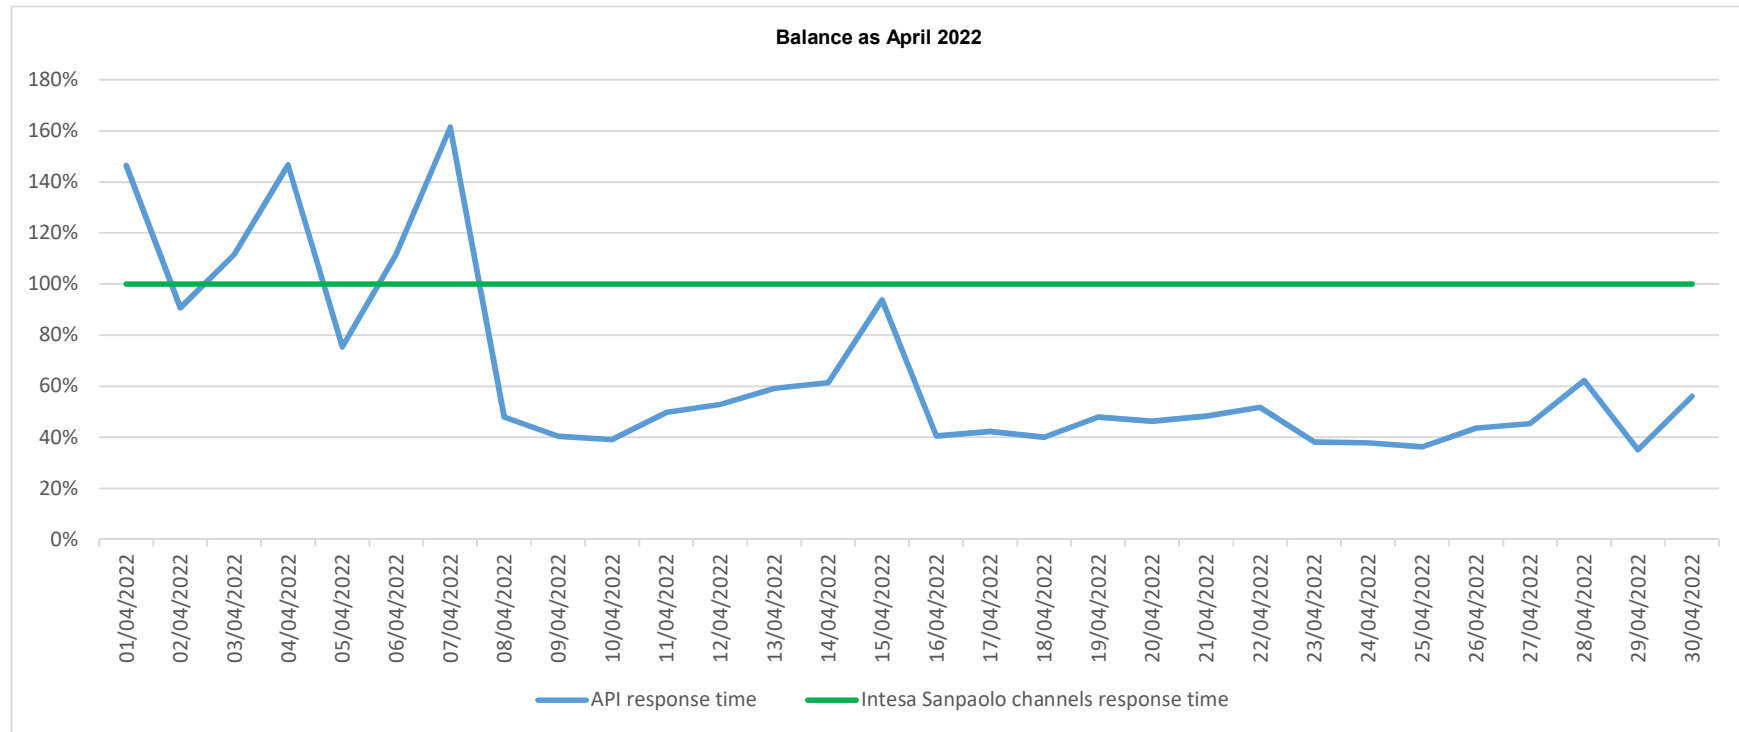

API response time vs Intesa Sanpaolo online channels