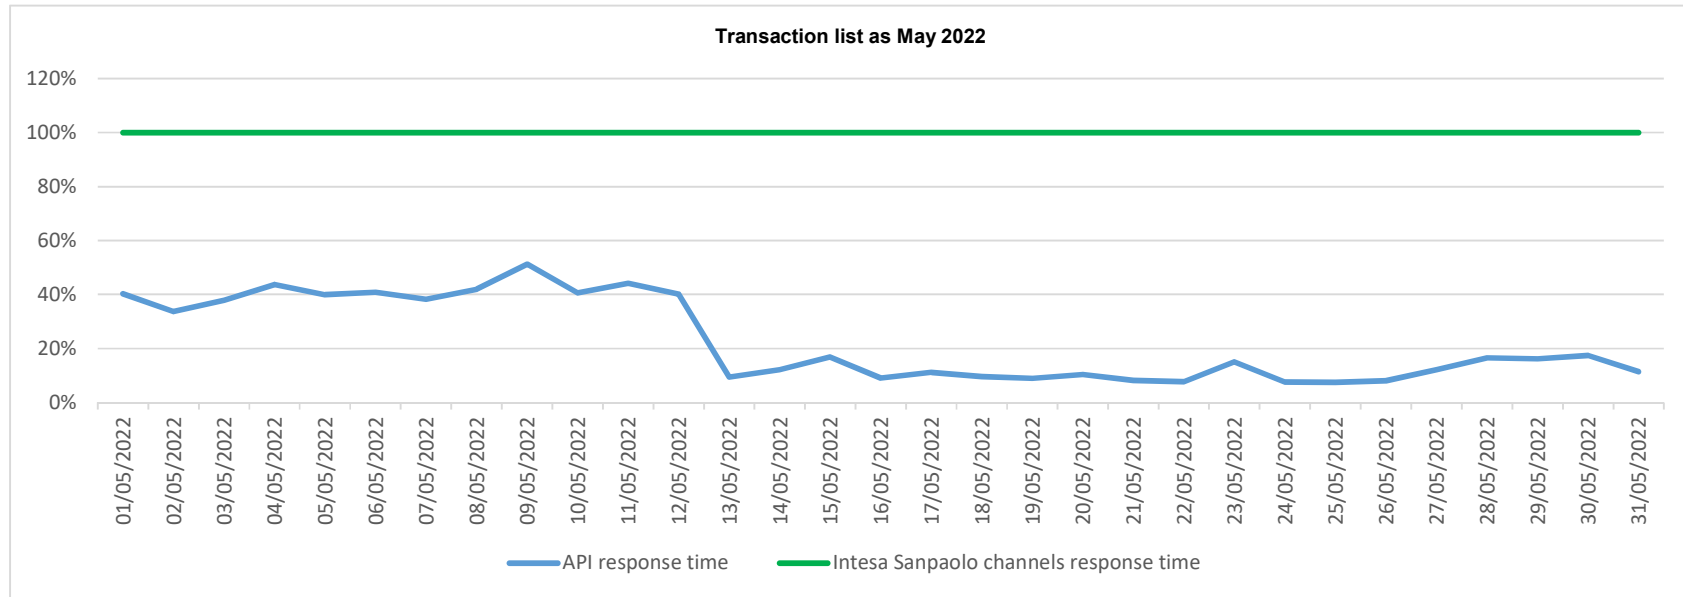

API response time vs Intesa Sanpaolo online channels