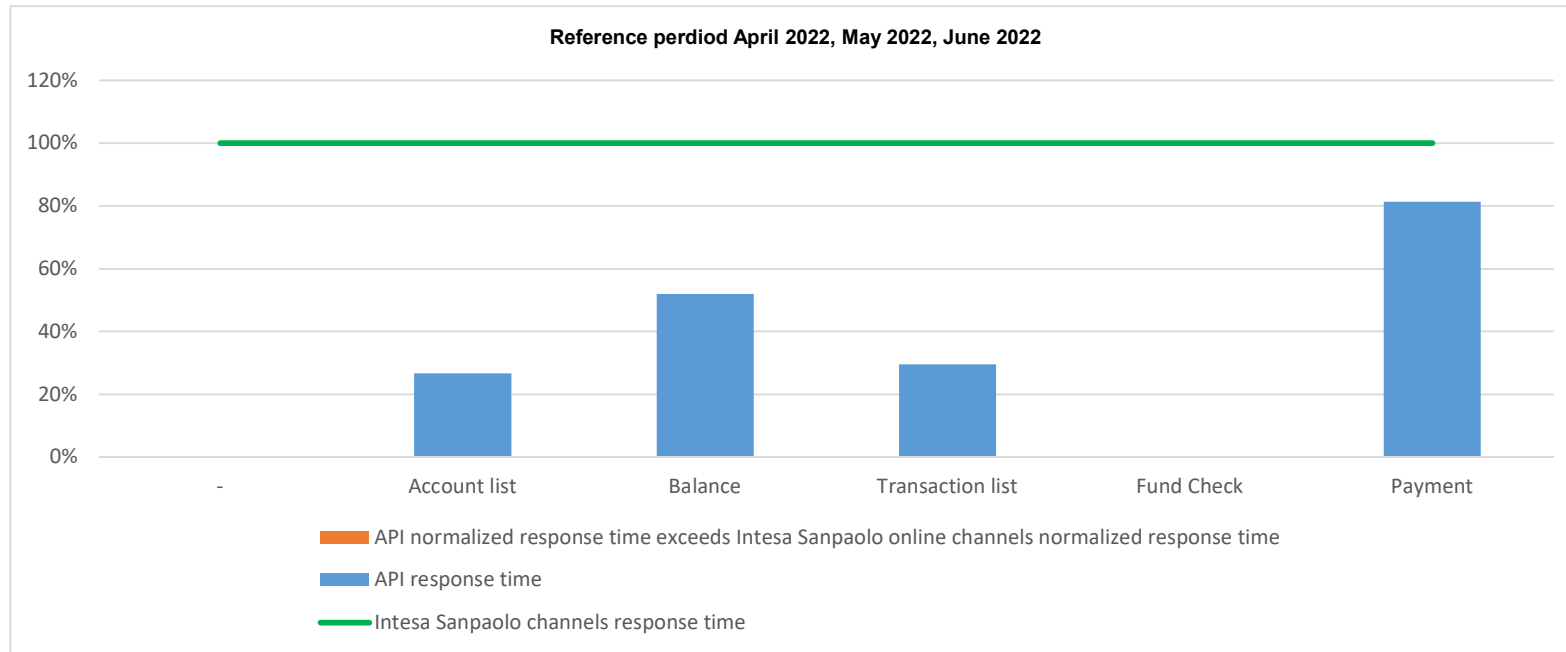

API response time vs Intesa Sanpaolo online channels

API response time vs Intesa Sanpaolo online channels

API response time vs Intesa Sanpaolo online channels

Account list as May 2022

API response time vs Intesa Sanpaolo online channels

API response time vs Intesa Sanpaolo online channels

API response time vs Intesa Sanpaolo online channels

API response time vs Intesa Sanpaolo online channels

API response time vs Intesa Sanpaolo online channels