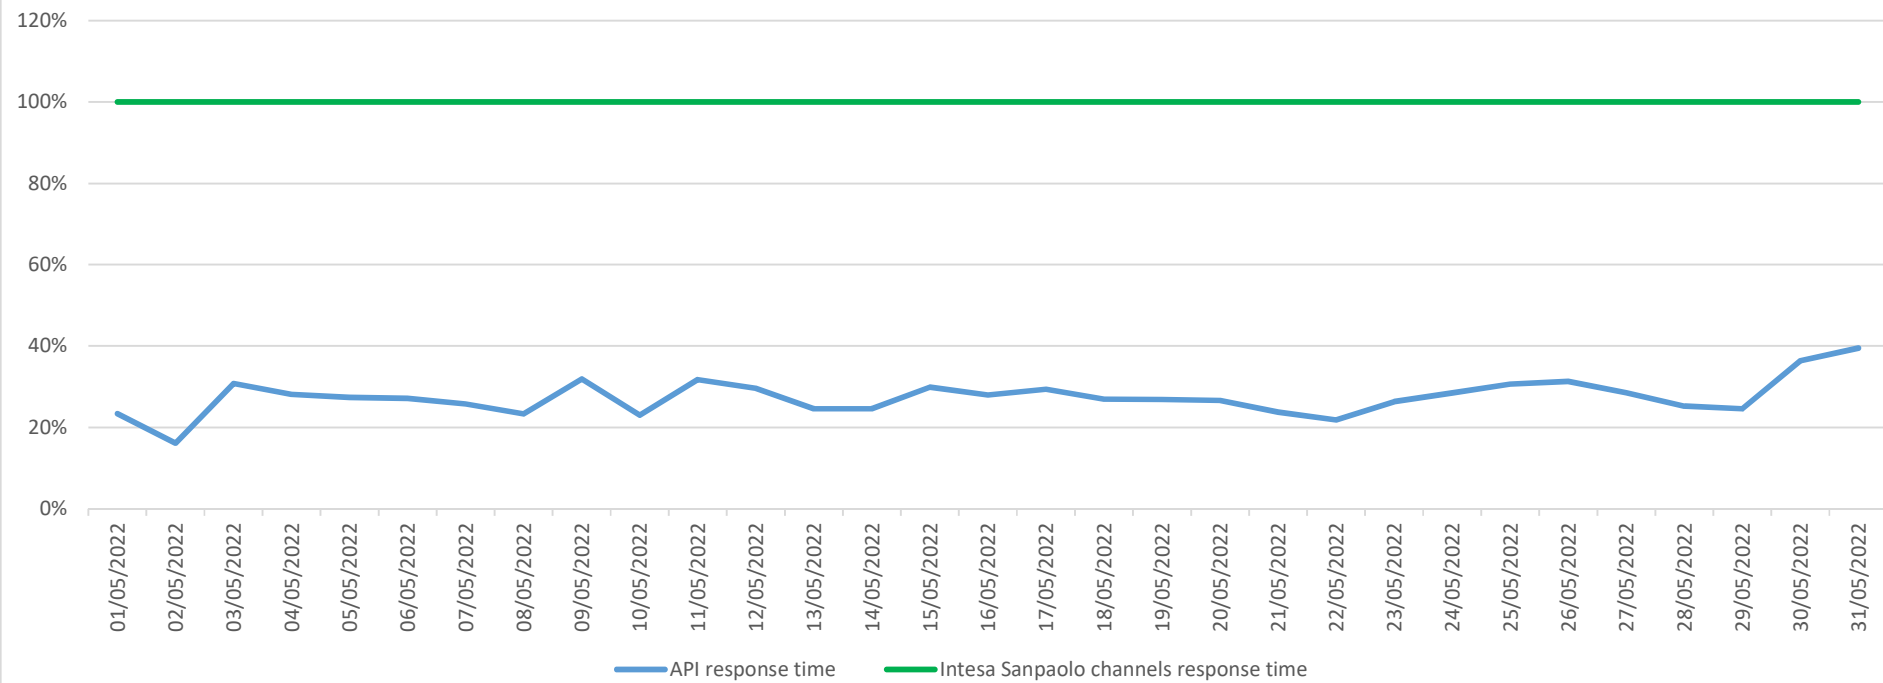

API response time vs Intesa Sanpaolo online channels

API response time vs Intesa Sanpaolo online channels

API response time vs Intesa Sanpaolo online channels

Account list as May 2022

API response time vs Intesa Sanpaolo online channels