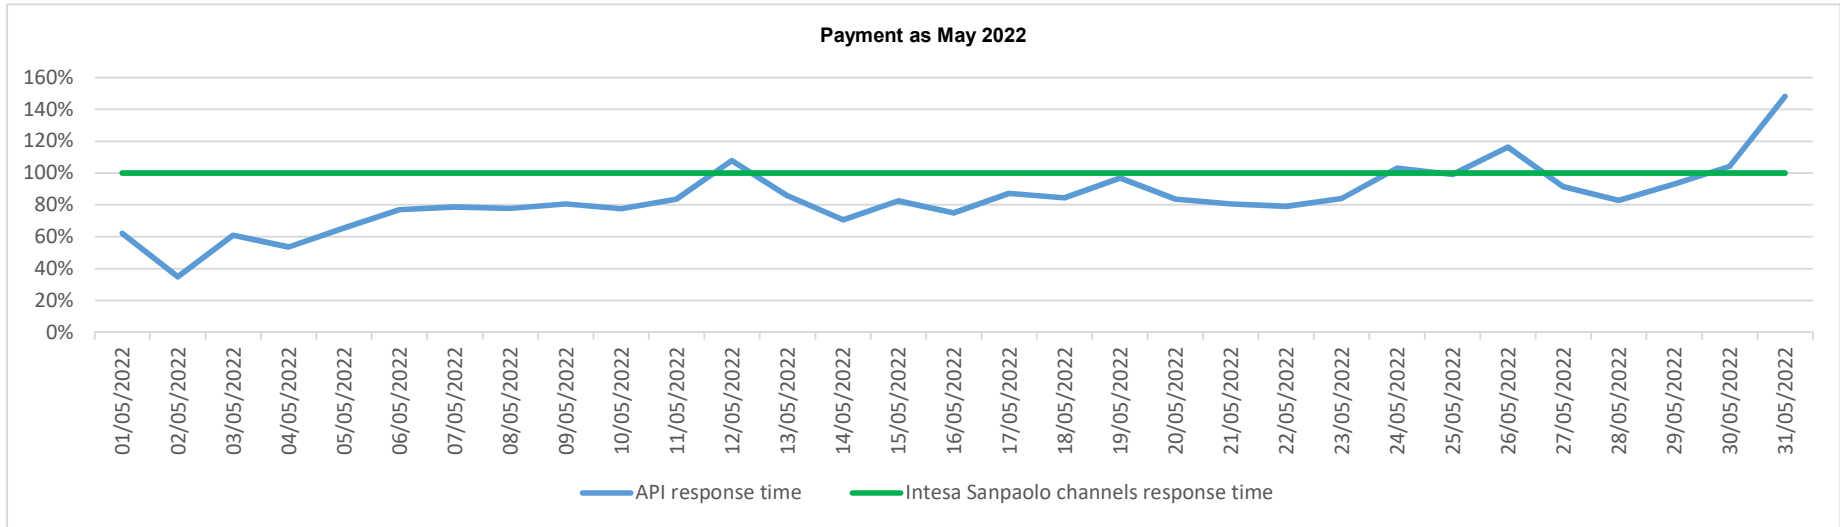

API response time vs Intesa Sanpaolo online channels