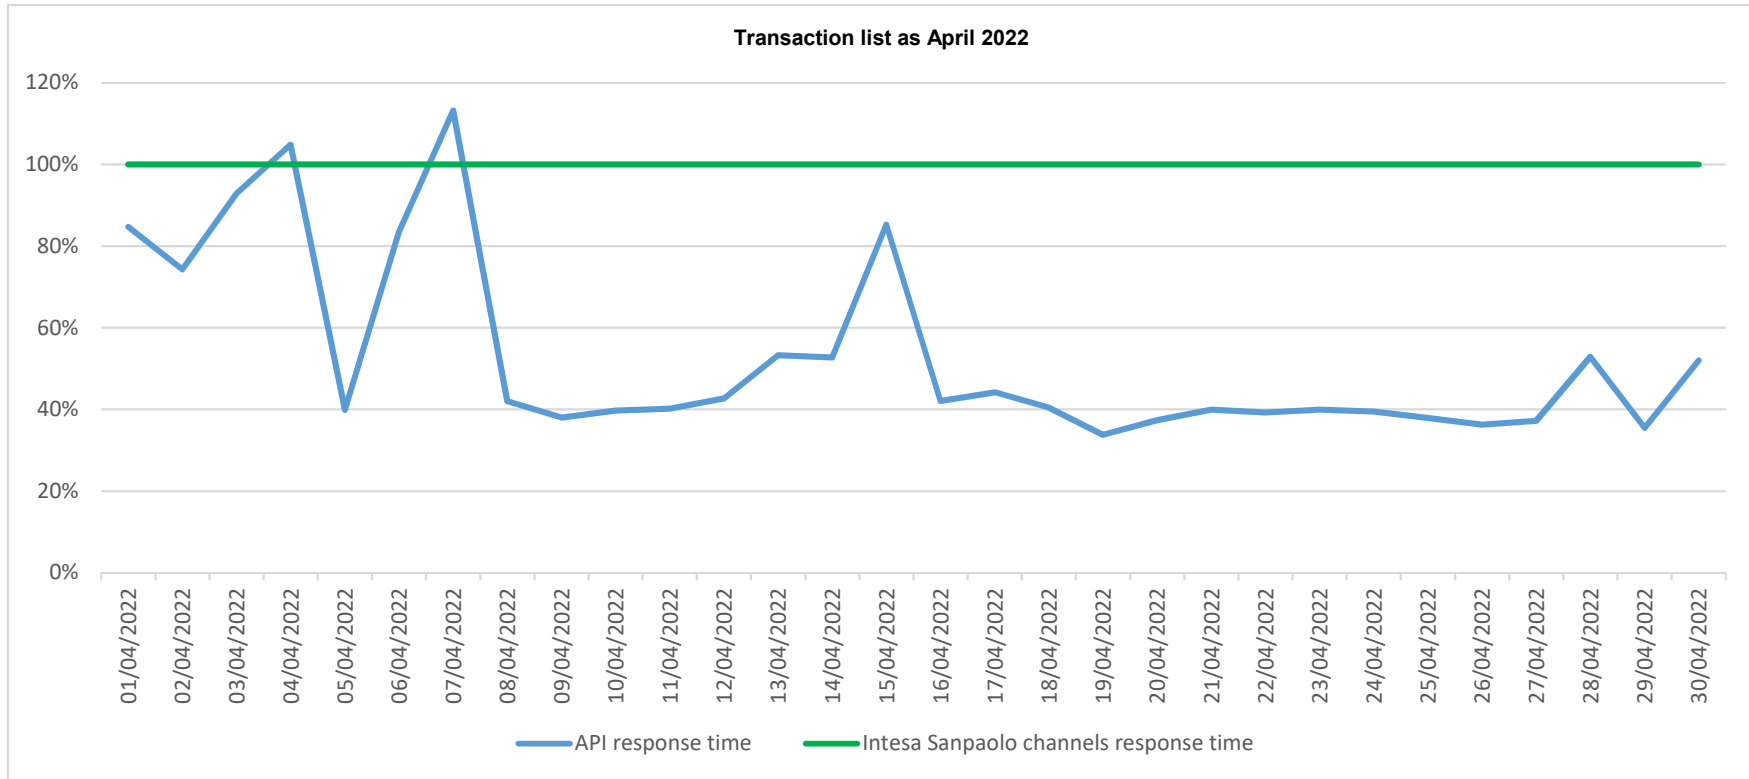

API response time vs Intesa Sanpaolo online channels

API response time vs Intesa Sanpaolo online channels

API response time vs Intesa Sanpaolo online channels

API response time vs Intesa Sanpaolo online channels