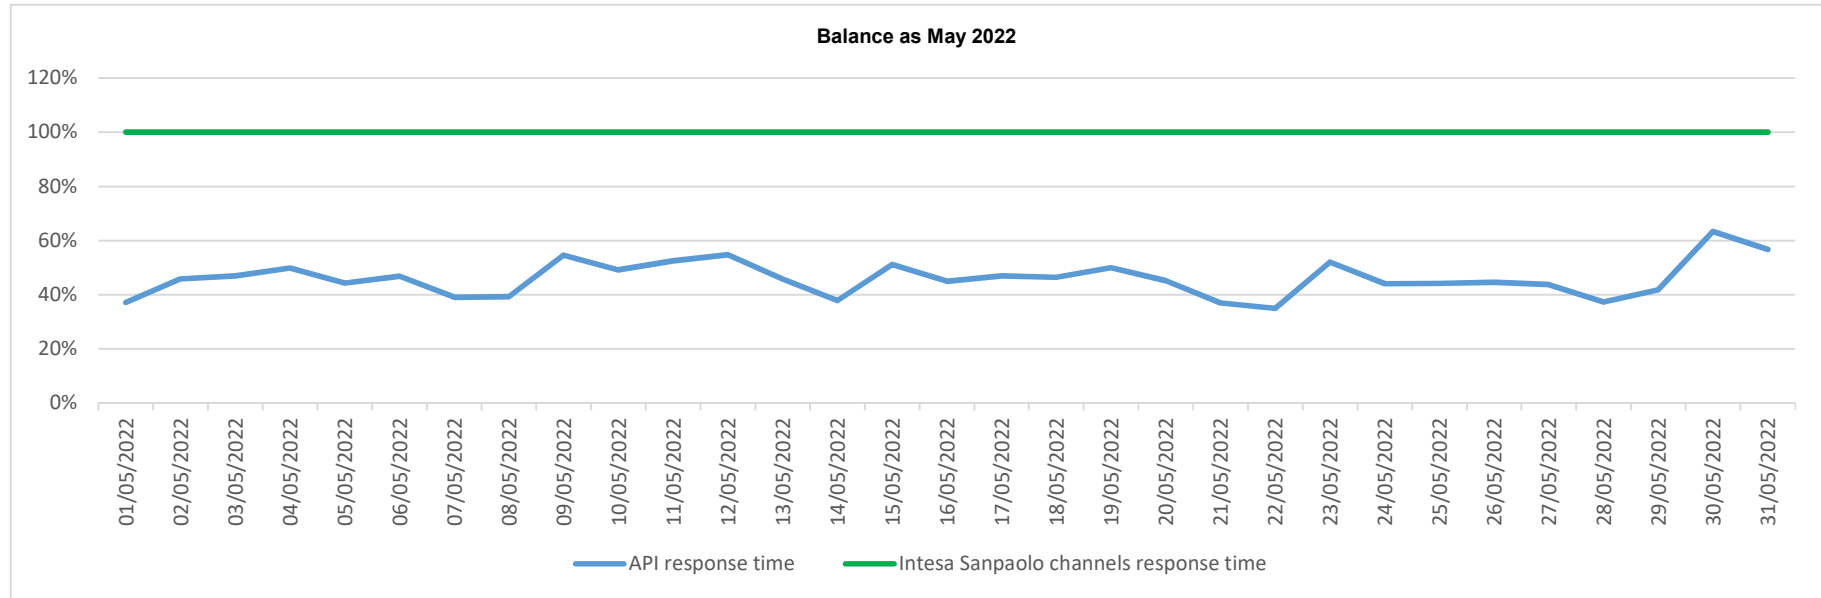

API response time vs Intesa Sanpaolo online channels