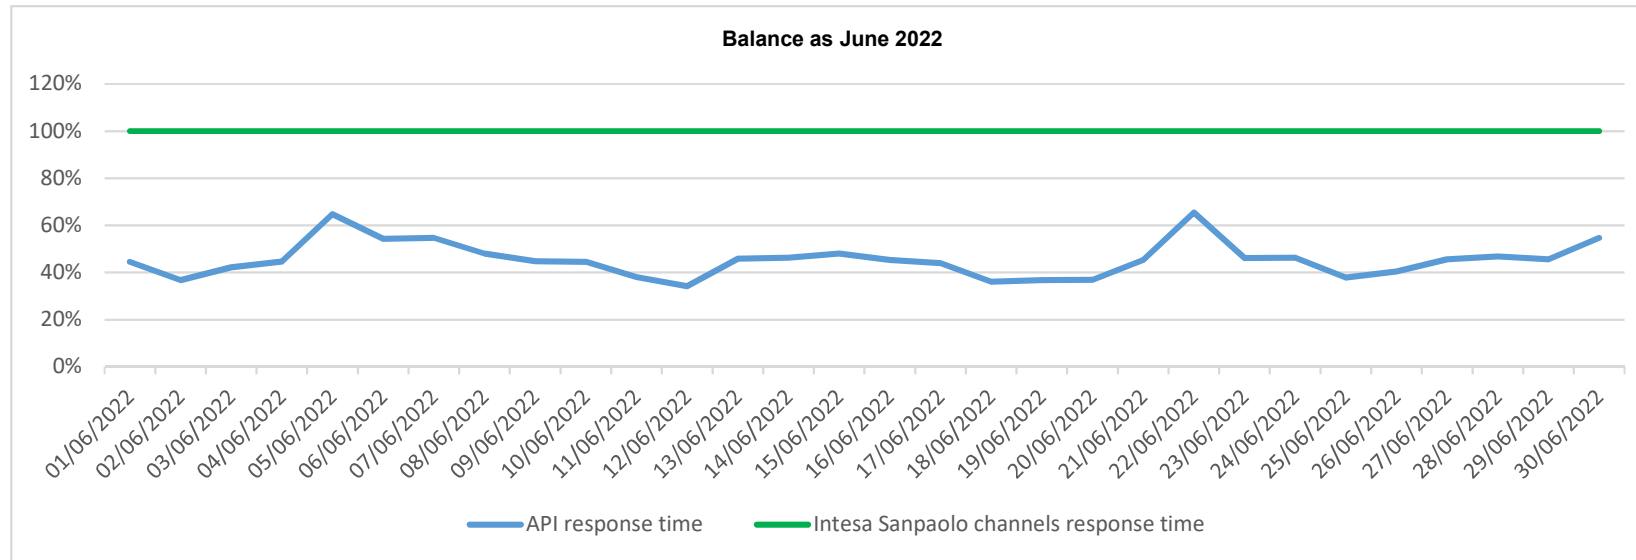

API response time vs Intesa Sanpaolo online channels