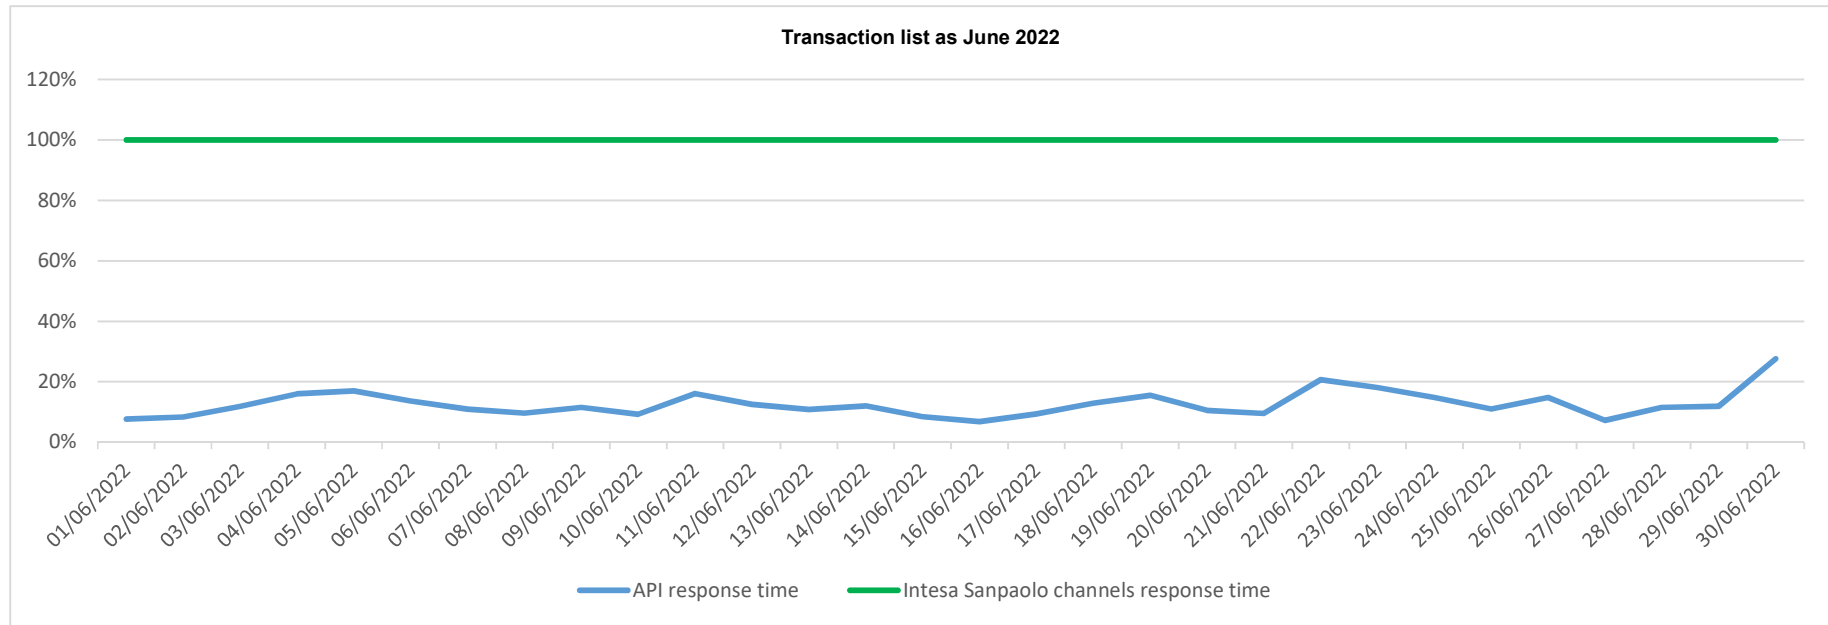

API response time vs Intesa Sanpaolo online channels