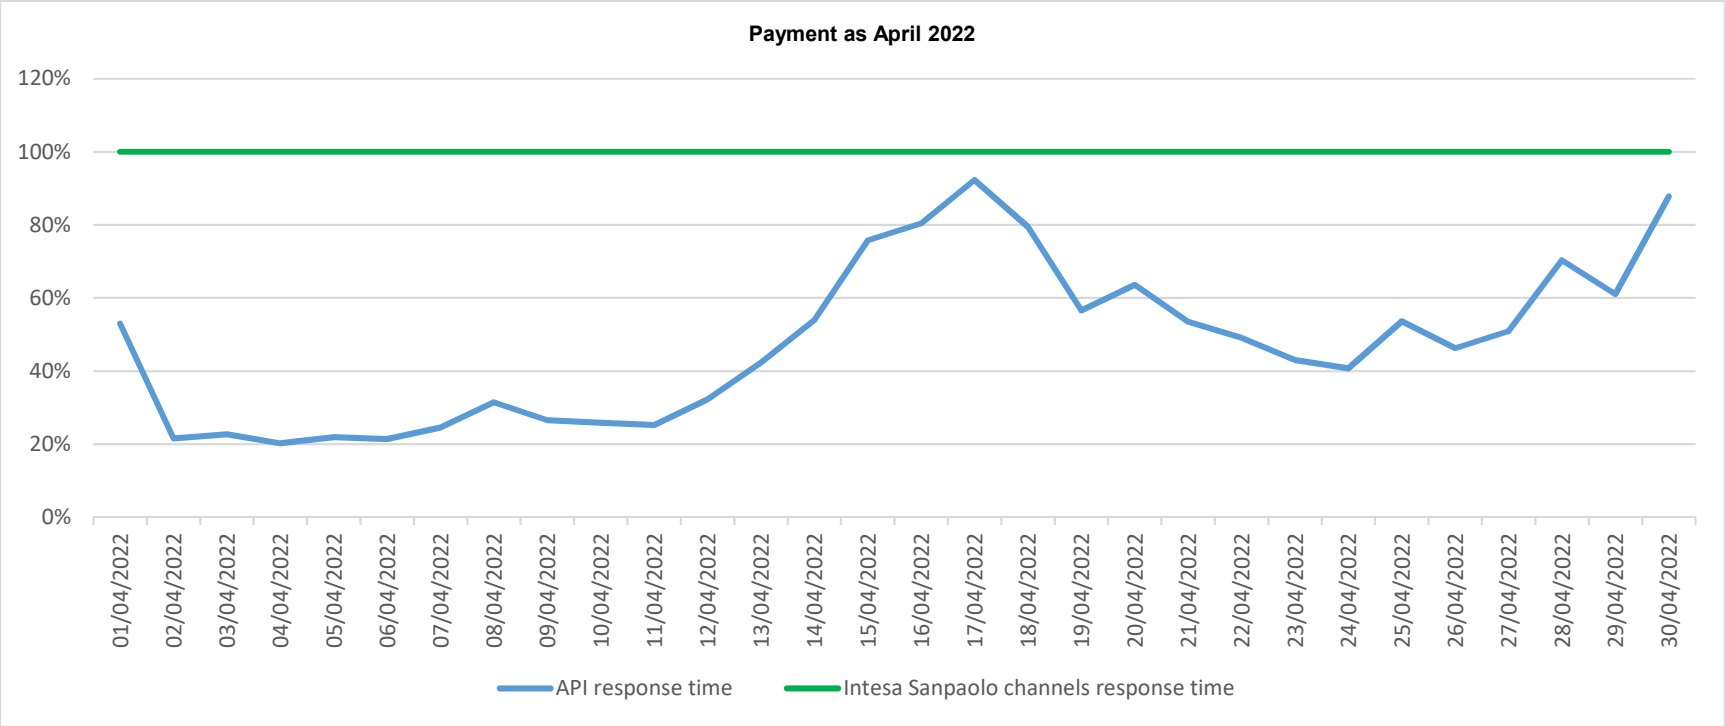

API response time vs Intesa Sanpaolo online channels