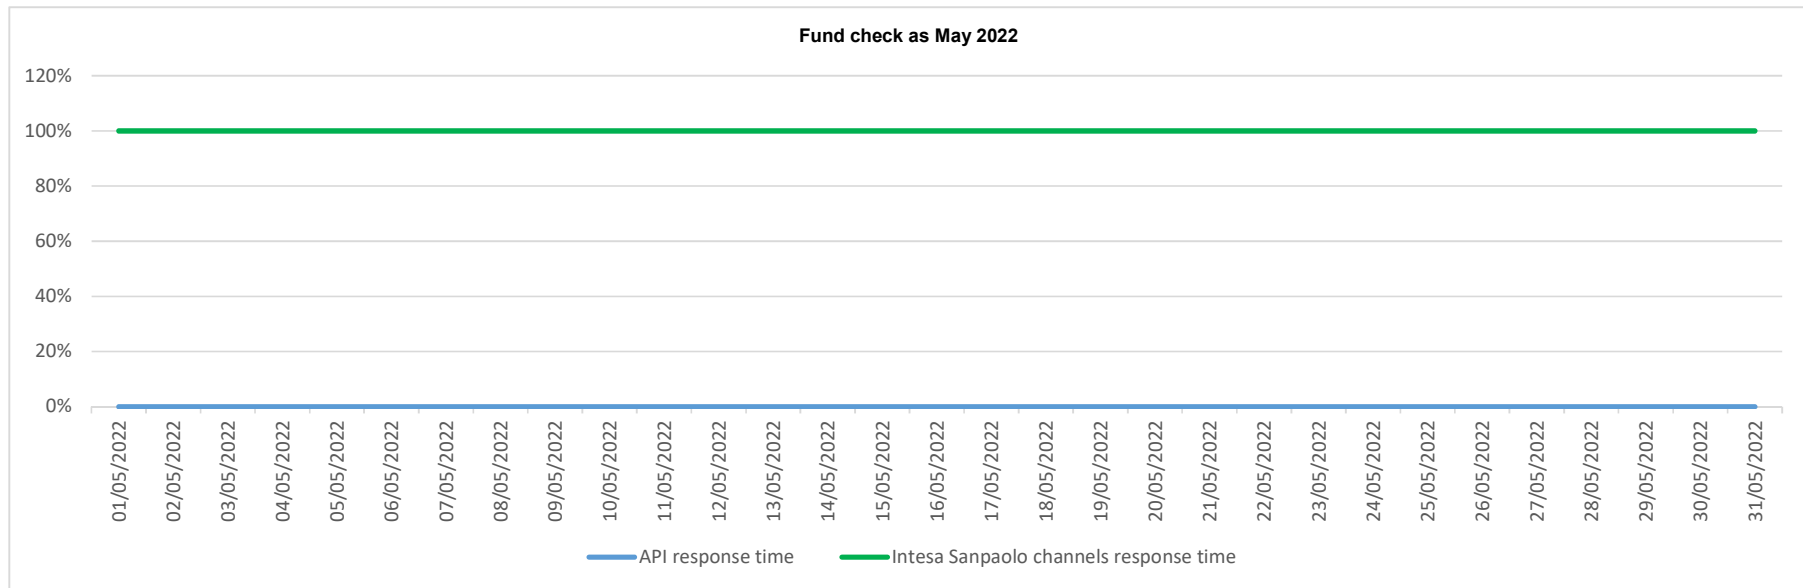

API response time vs Intesa Sanpaolo online channels

API response time vs Intesa Sanpaolo online channels

API response time vs Intesa Sanpaolo online channels

API response time vs Intesa Sanpaolo online channels