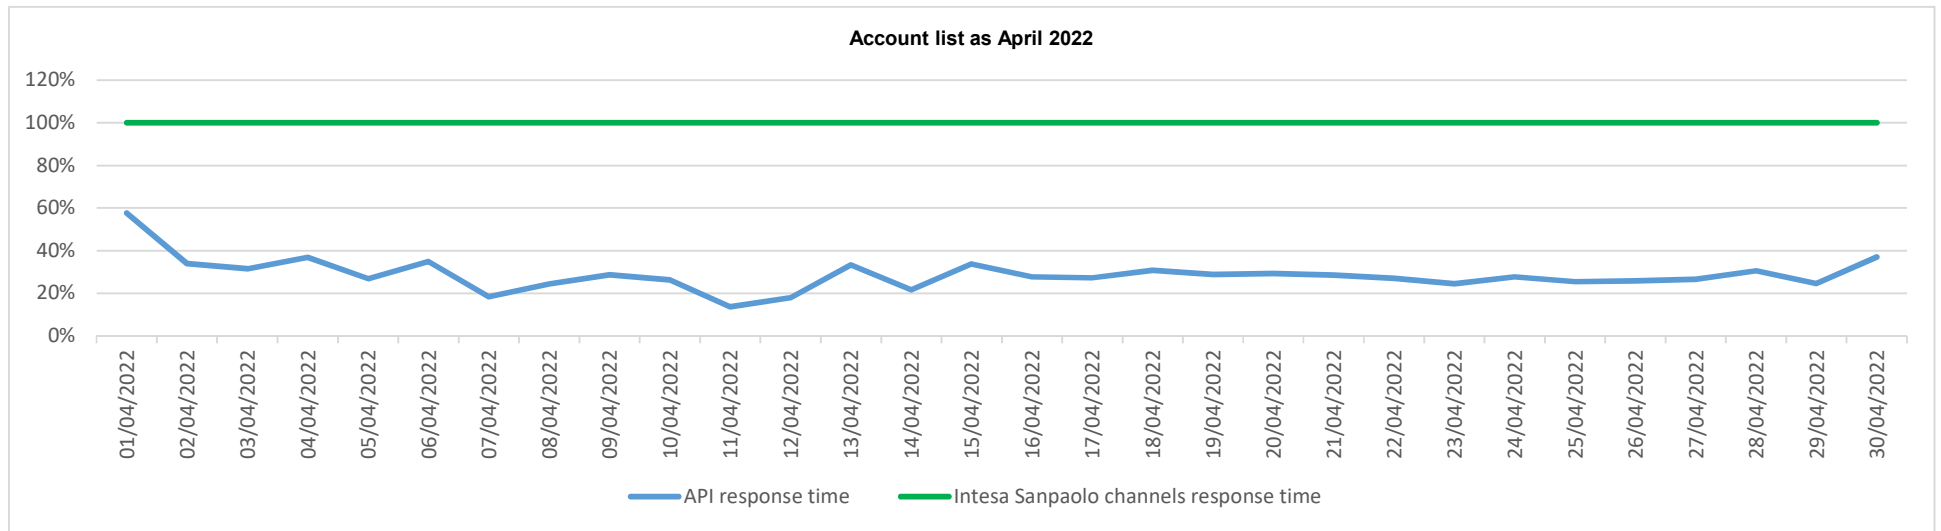

API response time vs Intesa Sanpaolo online channels

API response time vs Intesa Sanpaolo online channels

API response time vs Intesa Sanpaolo online channels

Account list as May 2022

API response time vs Intesa Sanpaolo online channels