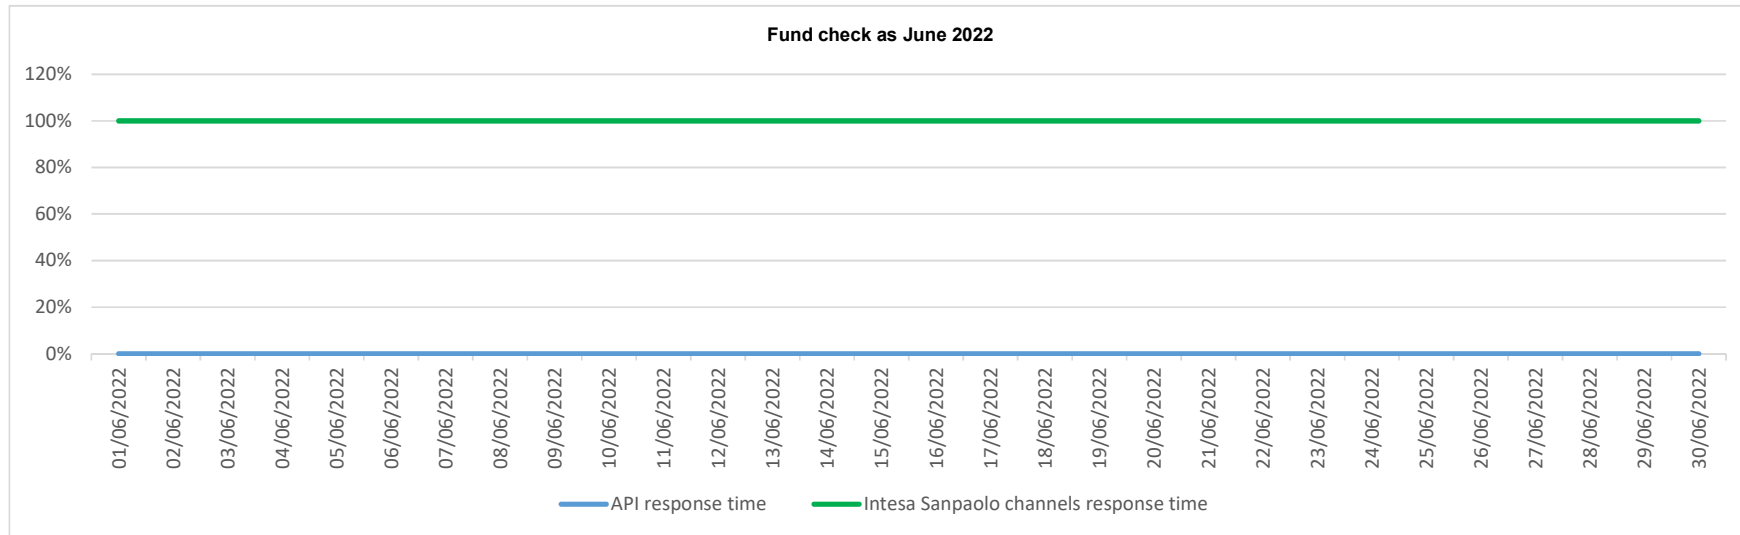

API response time vs Intesa Sanpaolo online channels