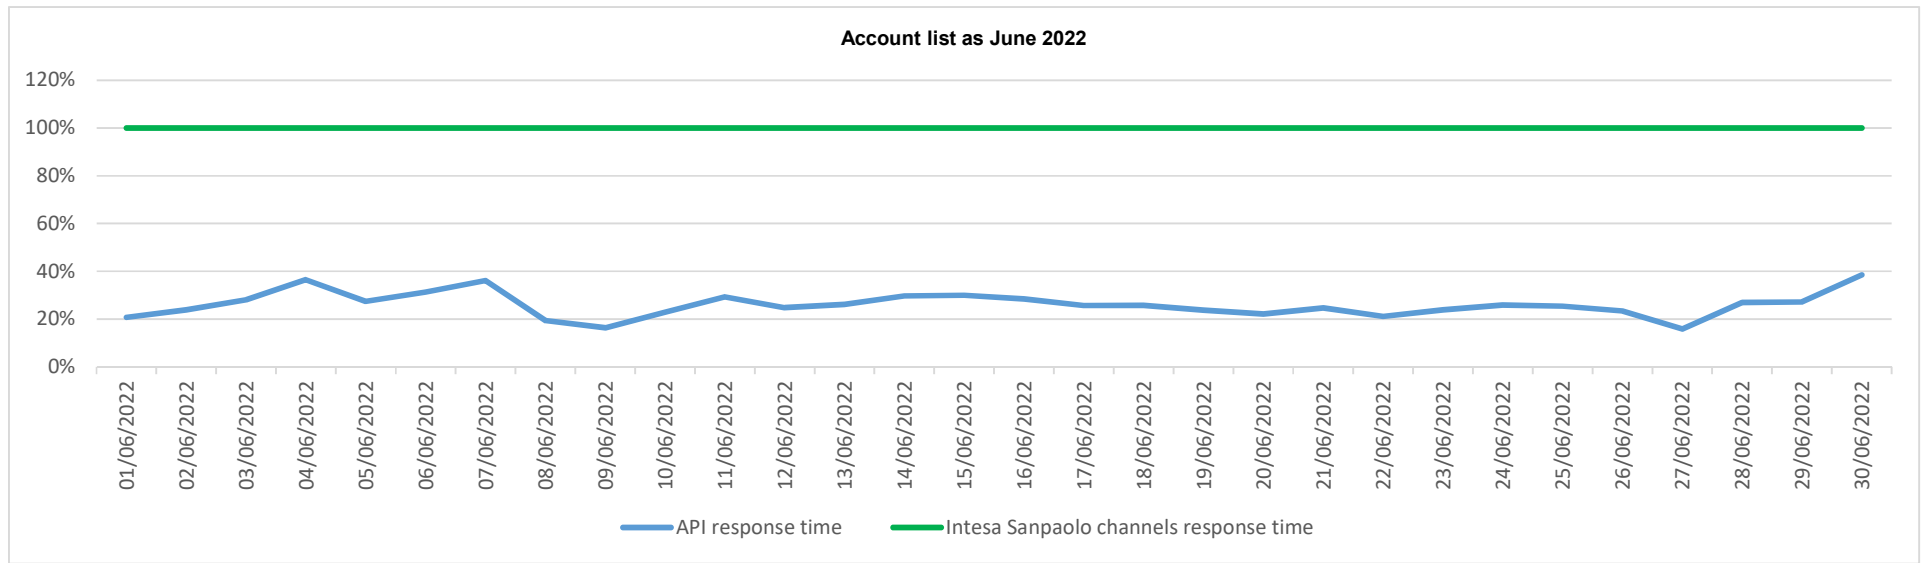

API response time vs Intesa Sanpaolo online channels

API response time vs Intesa Sanpaolo online channels

API response time vs Intesa Sanpaolo online channels

Account list as May 2022

API response time vs Intesa Sanpaolo online channels