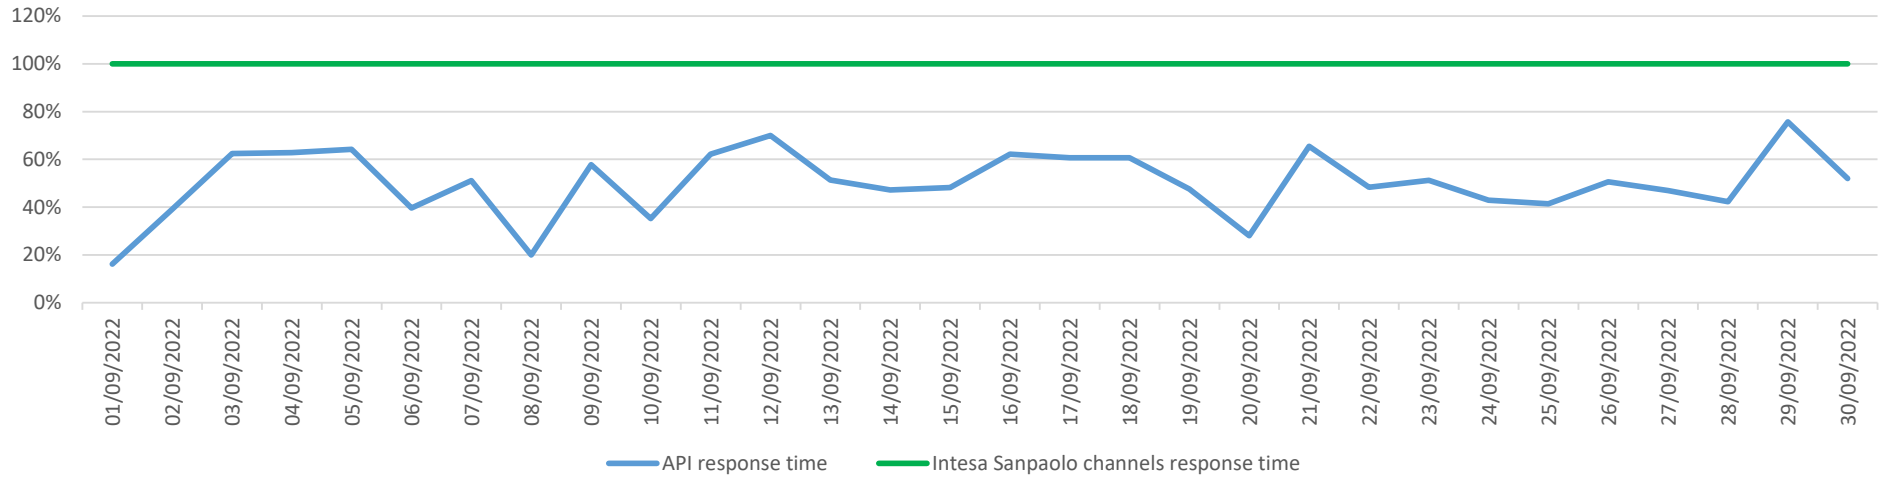

API response time vs Intesa Sanpaolo online channels

Account list as September 2022