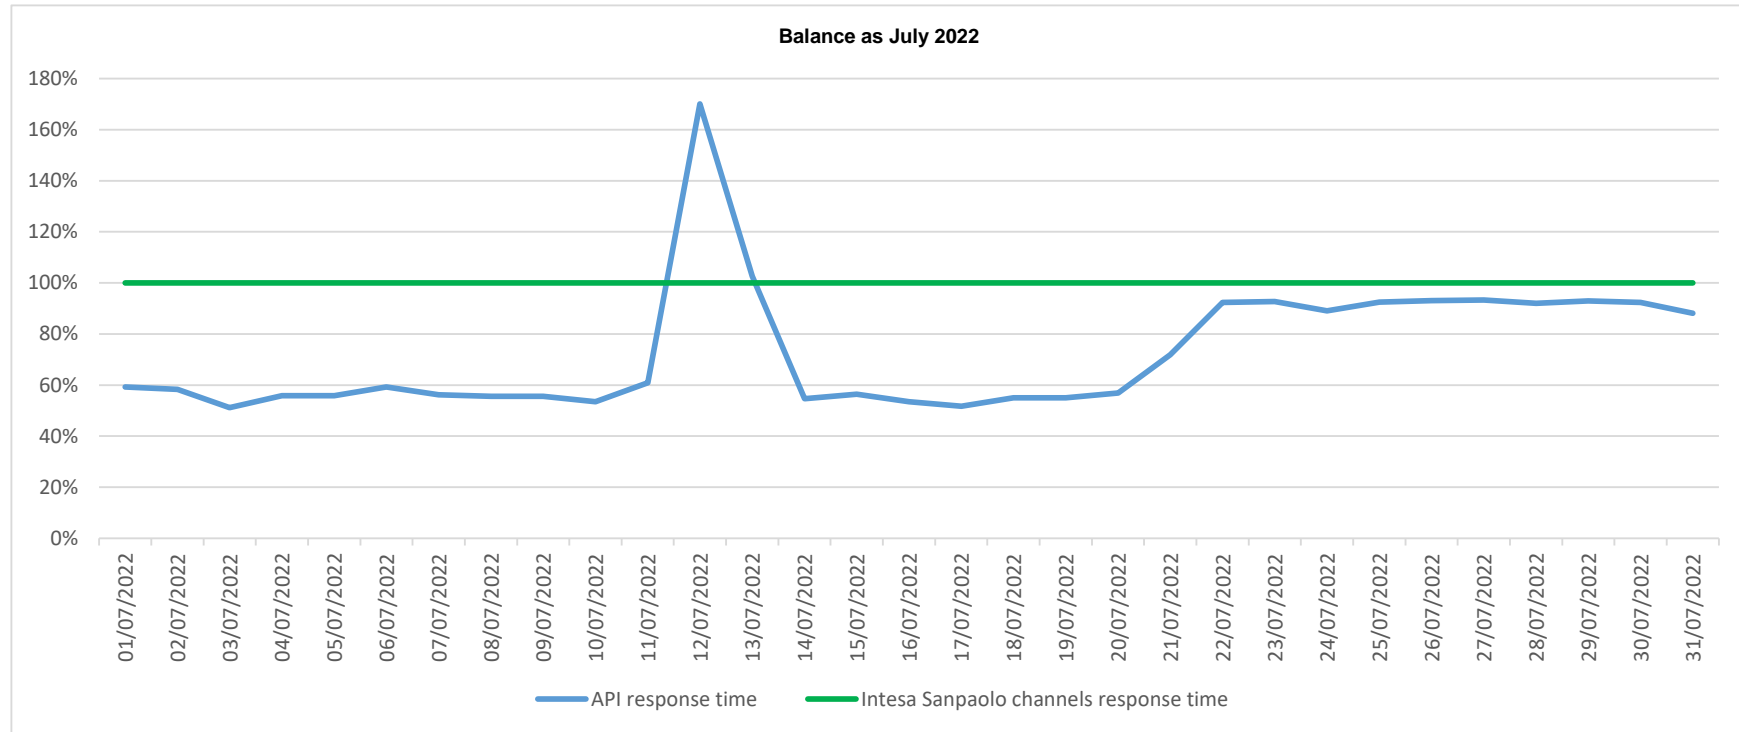

API response time vs Intesa Sanpaolo online channels