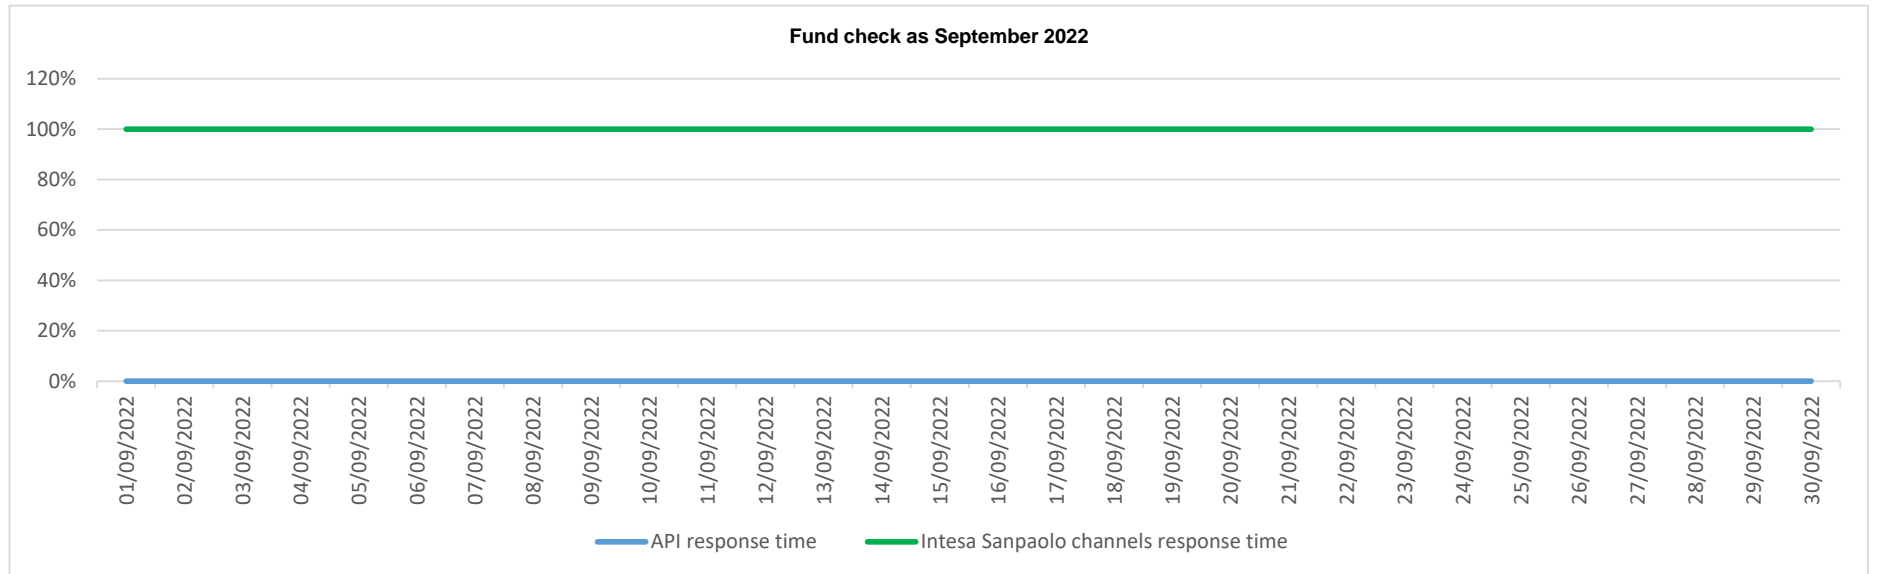

API response time vs Intesa Sanpaolo online channels