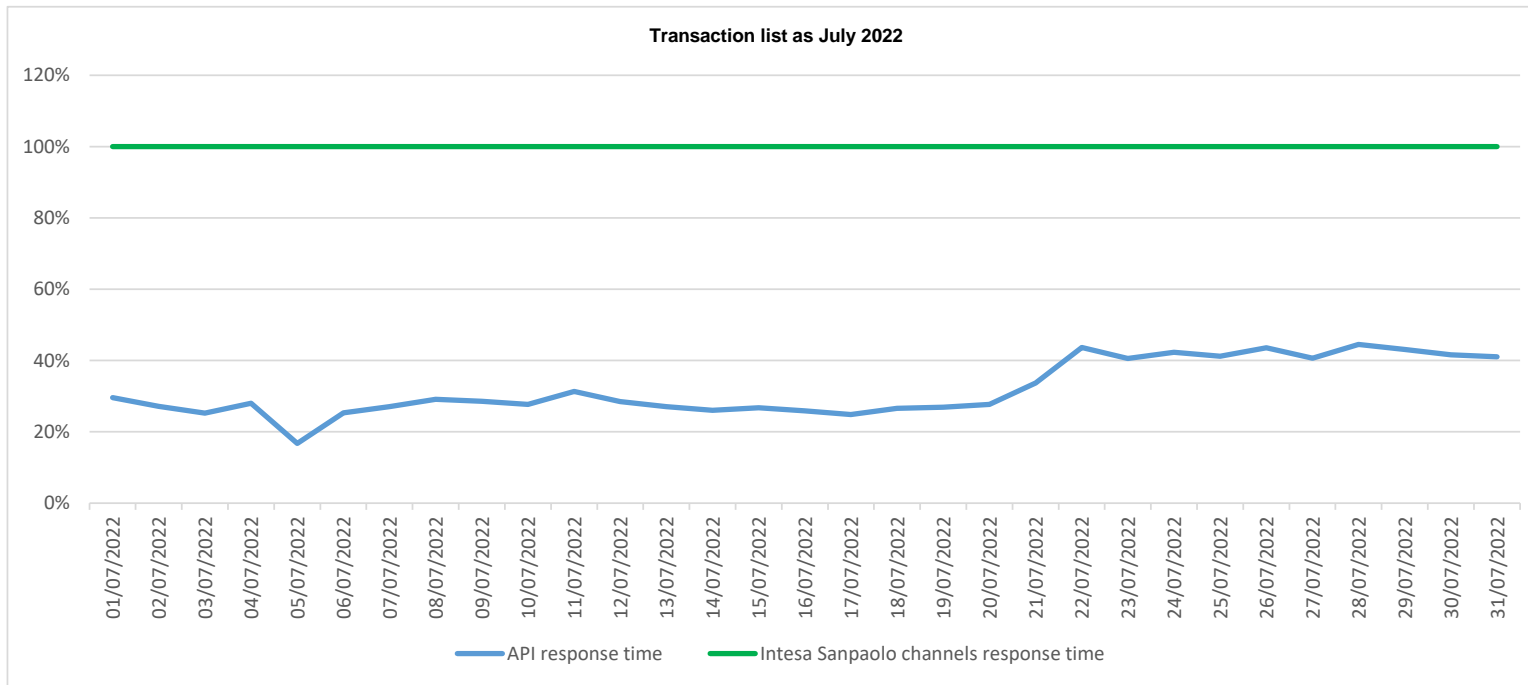

Account list as September 2022

API response time vs Intesa Sanpaolo online channels

API response time vs Intesa Sanpaolo online channels

API response time vs Intesa Sanpaolo online channels

API response time vs Intesa Sanpaolo online channels