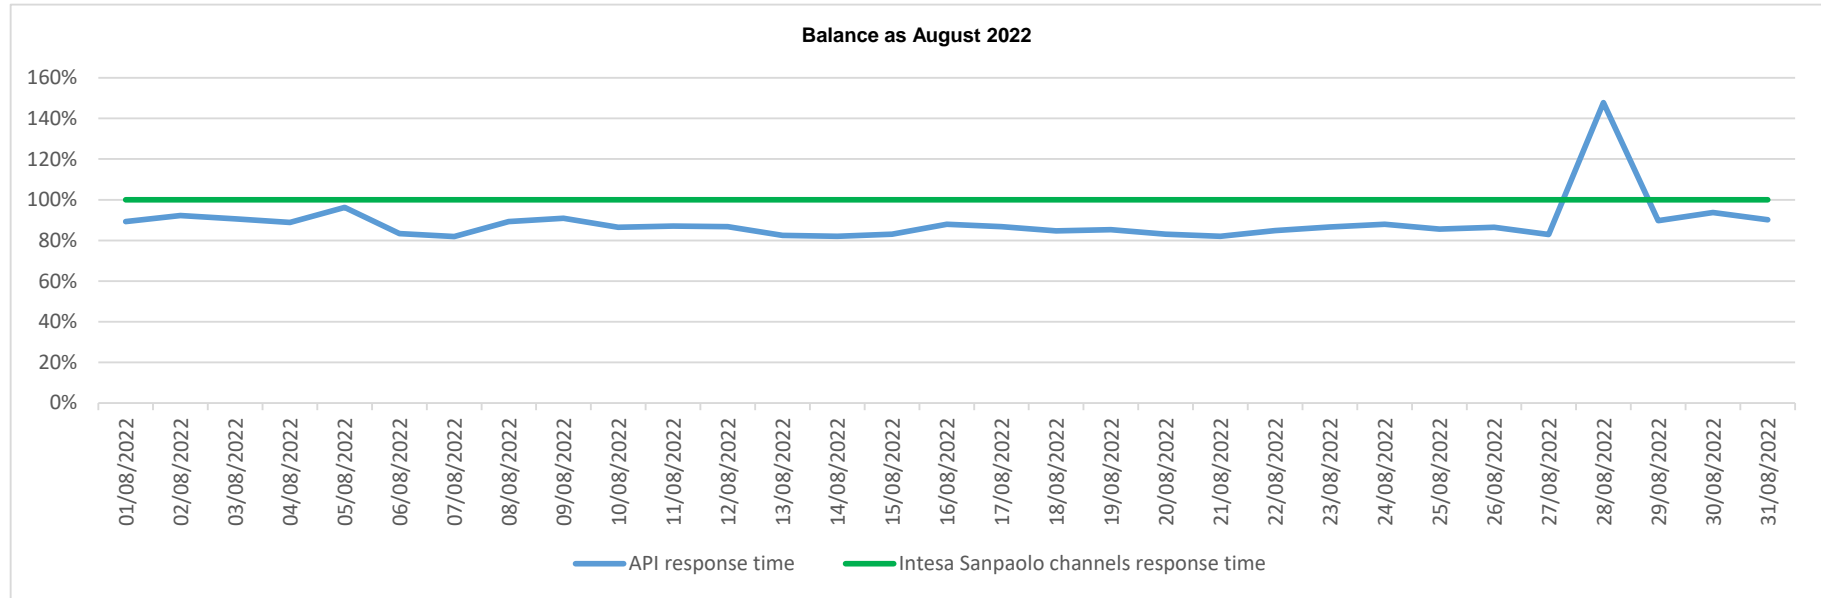

API response time vs Intesa Sanpaolo online channels