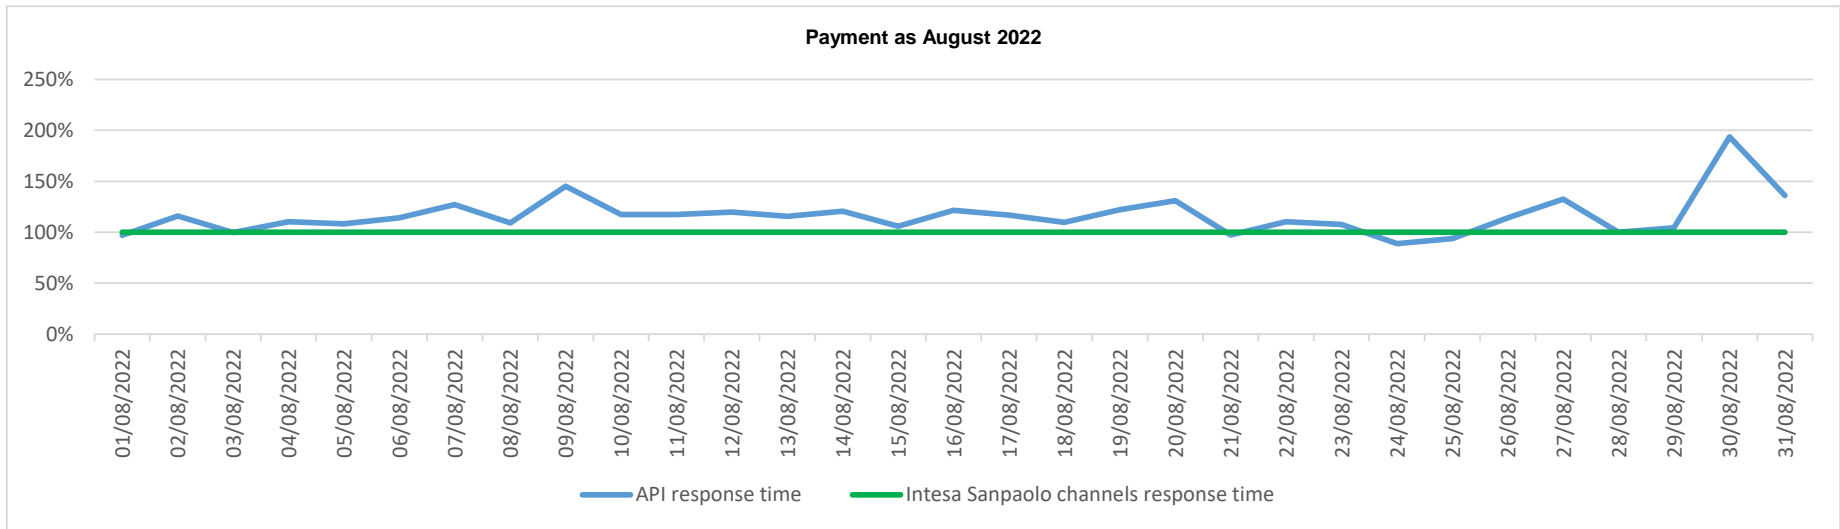

API response time vs Intesa Sanpaolo online channels