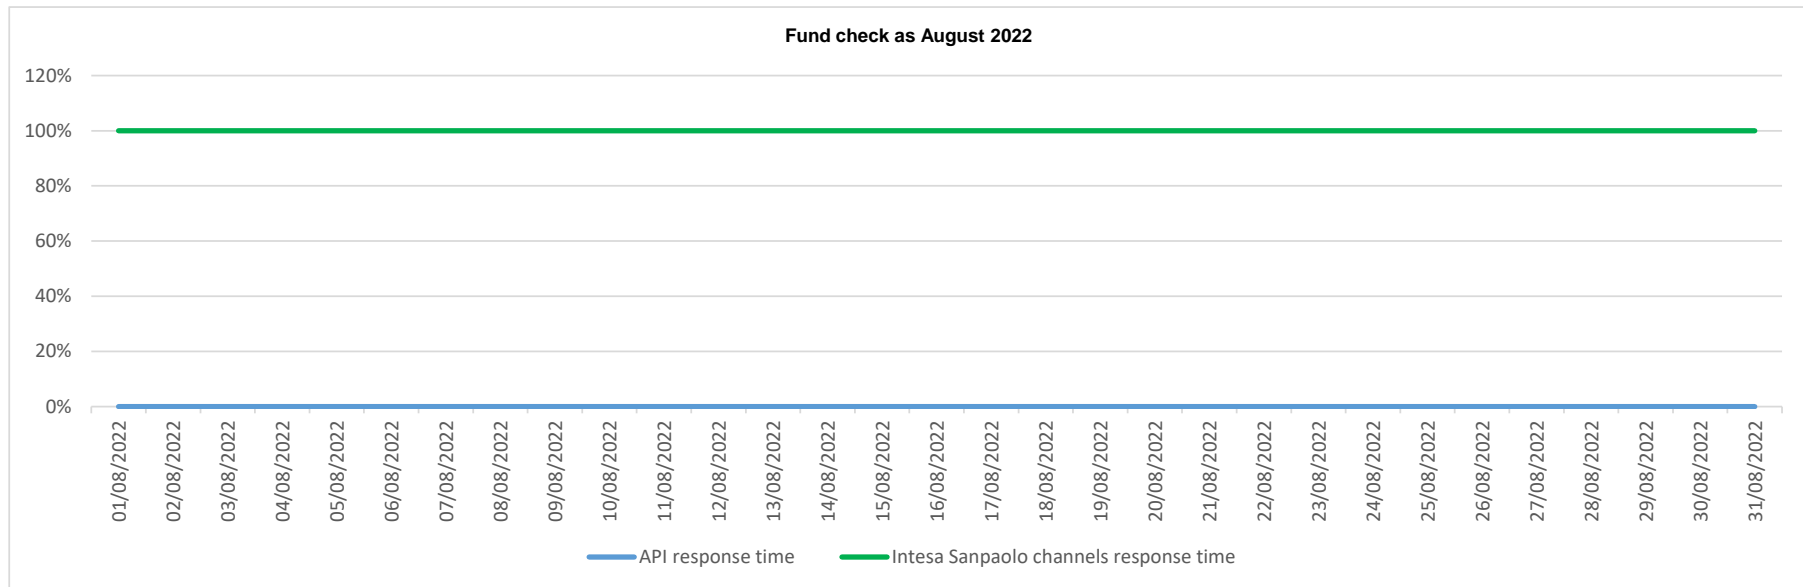

API response time vs Intesa Sanpaolo online channels

API response time vs Intesa Sanpaolo online channels

API response time vs Intesa Sanpaolo online channels

API response time vs Intesa Sanpaolo online channels