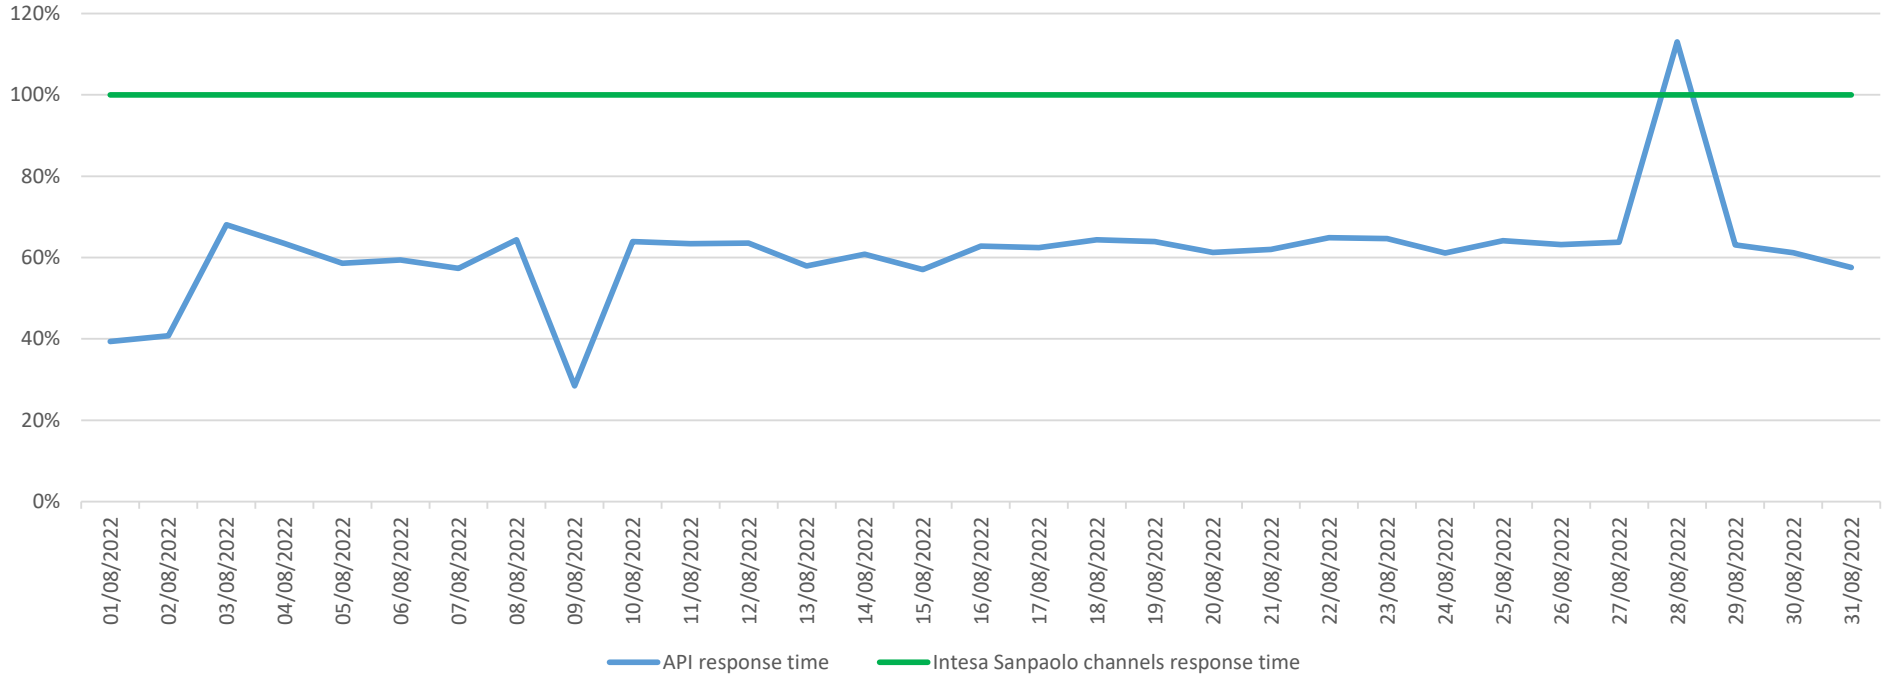

API response time vs Intesa Sanpaolo online channels

API response time vs Intesa Sanpaolo online channels

API response time vs Intesa Sanpaolo online channels

Account list as August 2022

API response time vs Intesa Sanpaolo online channels