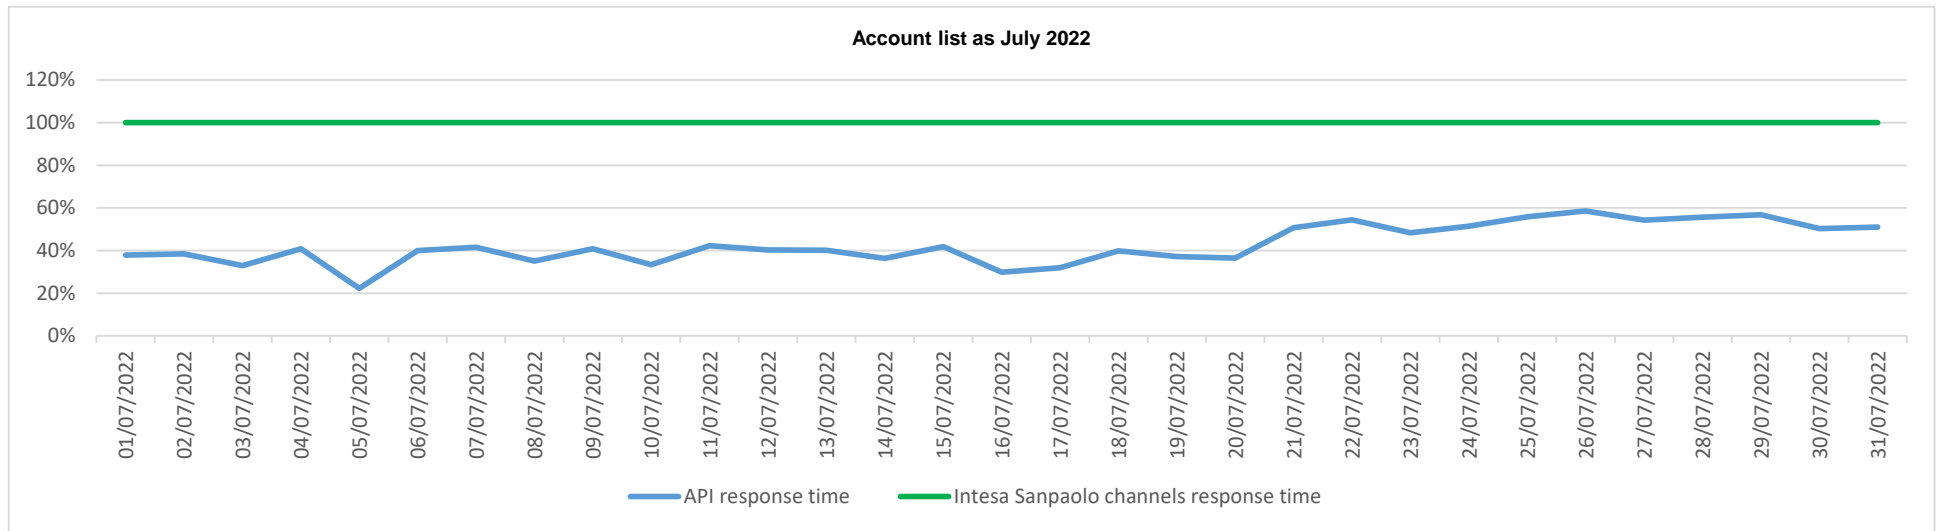

API response time vs Intesa Sanpaolo online channels

API response time vs Intesa Sanpaolo online channels

API response time vs Intesa Sanpaolo online channels

Account list as August 2022

API response time vs Intesa Sanpaolo online channels