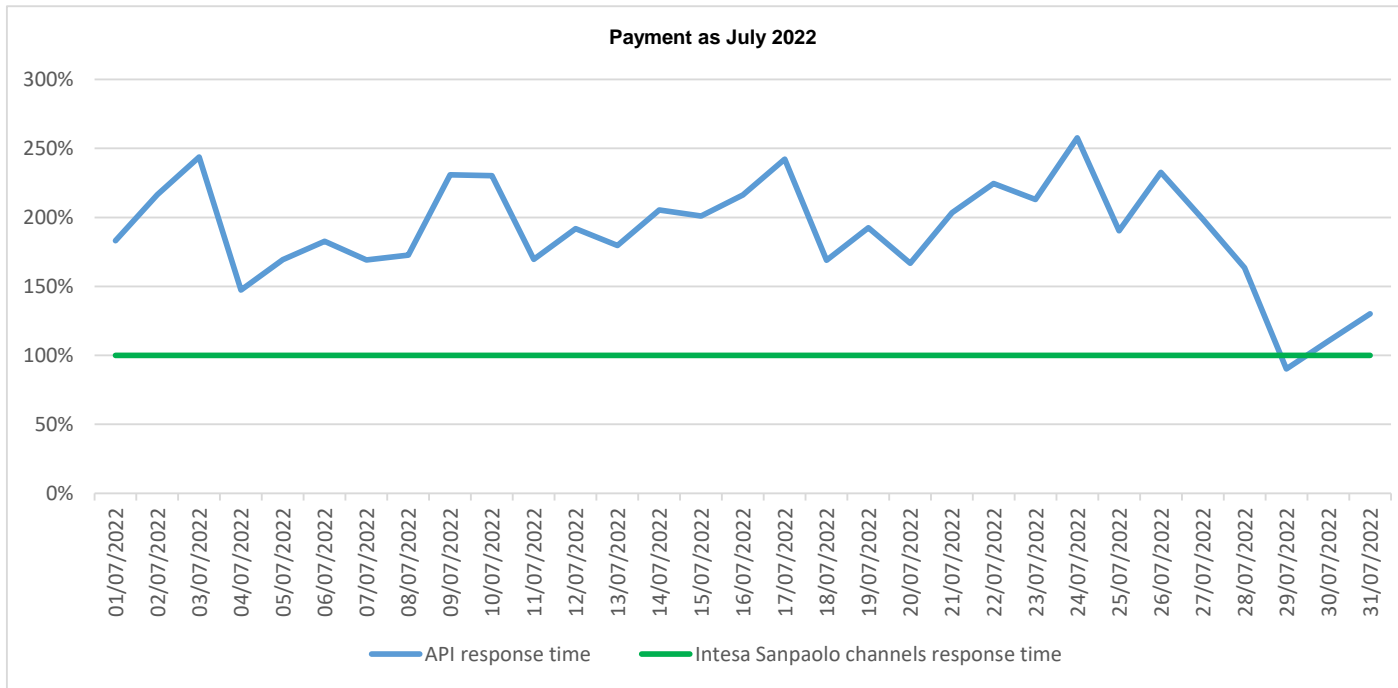

API response time vs Intesa Sanpaolo online channels