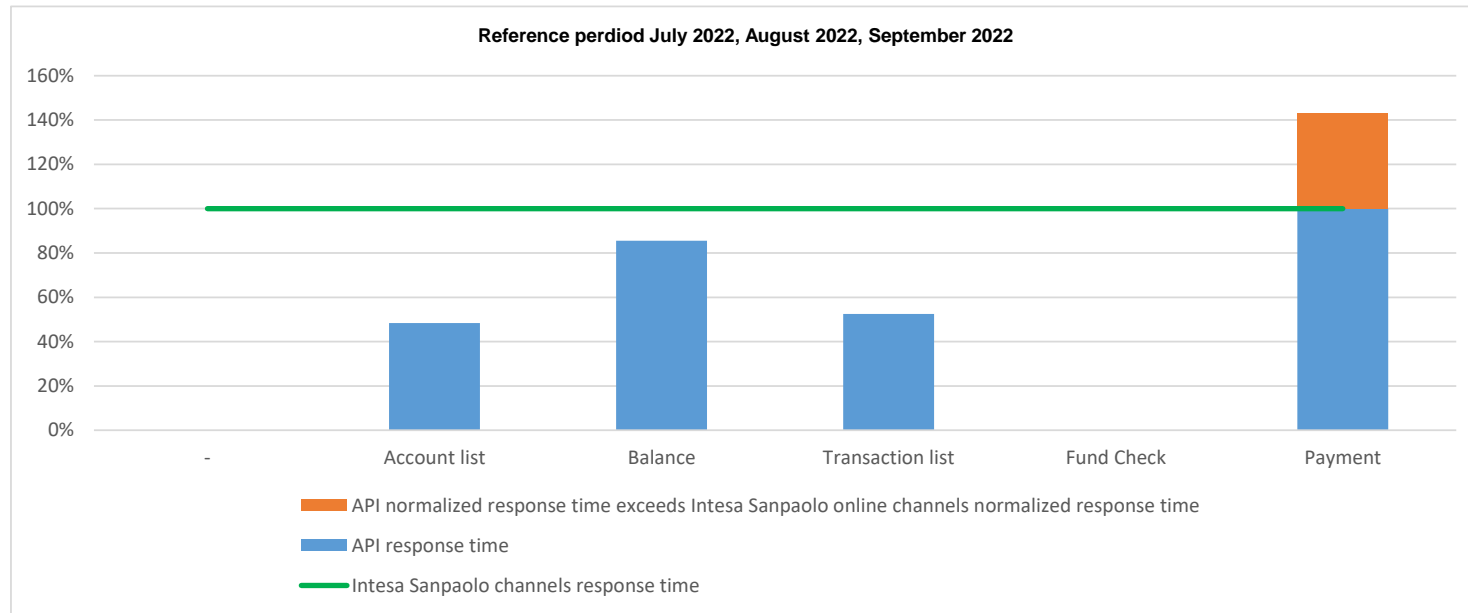

API response time vs Intesa Sanpaolo online channels

API response time vs Intesa Sanpaolo online channels

API response time vs Intesa Sanpaolo online channels

Account list as August 2022

API response time vs Intesa Sanpaolo online channels

Account list as September 2022

API response time vs Intesa Sanpaolo online channels

API response time vs Intesa Sanpaolo online channels

API response time vs Intesa Sanpaolo online channels

API response time vs Intesa Sanpaolo online channels