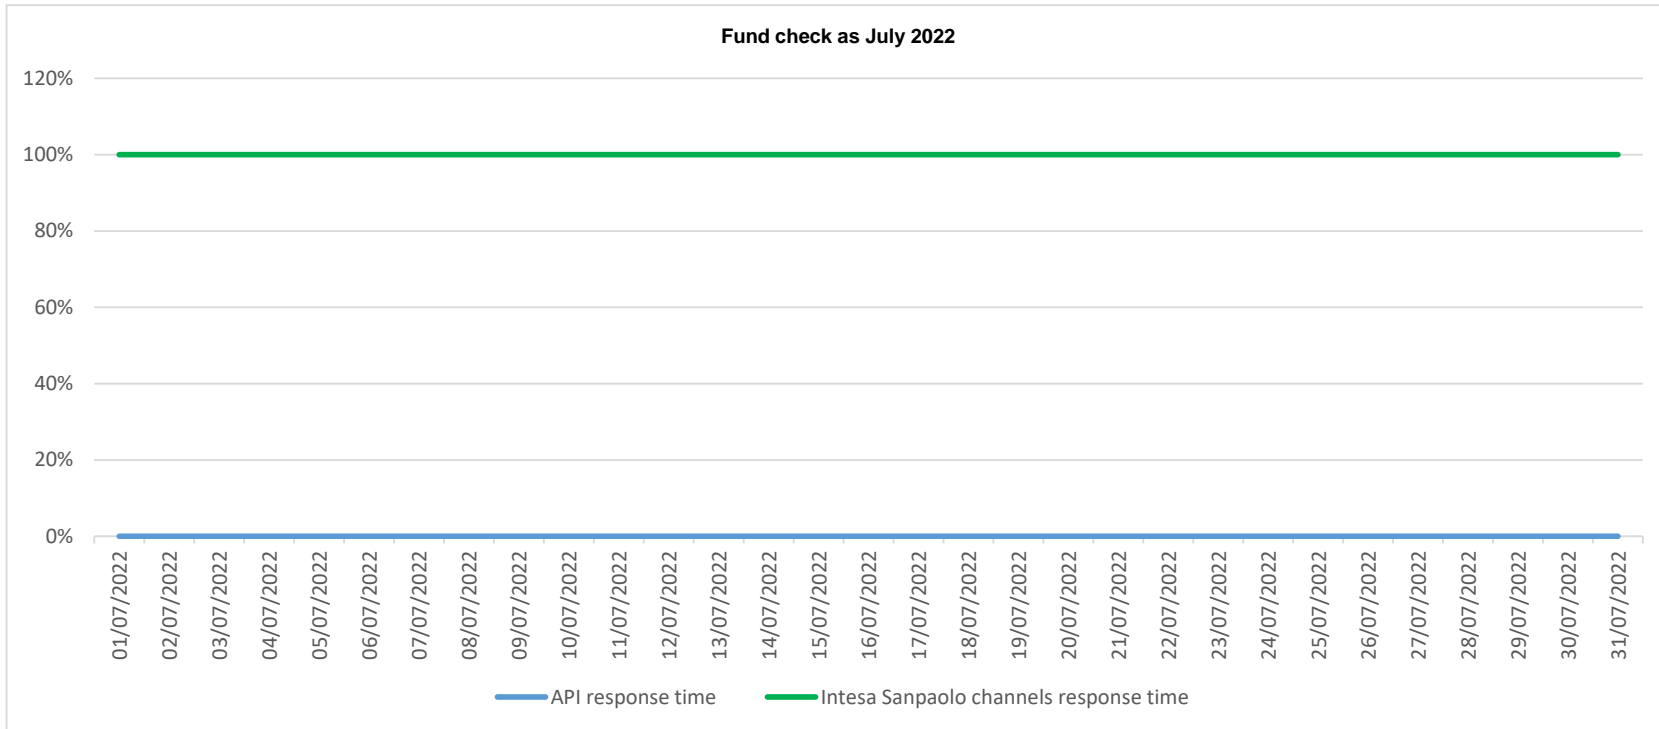

API response time vs Intesa Sanpaolo online channels