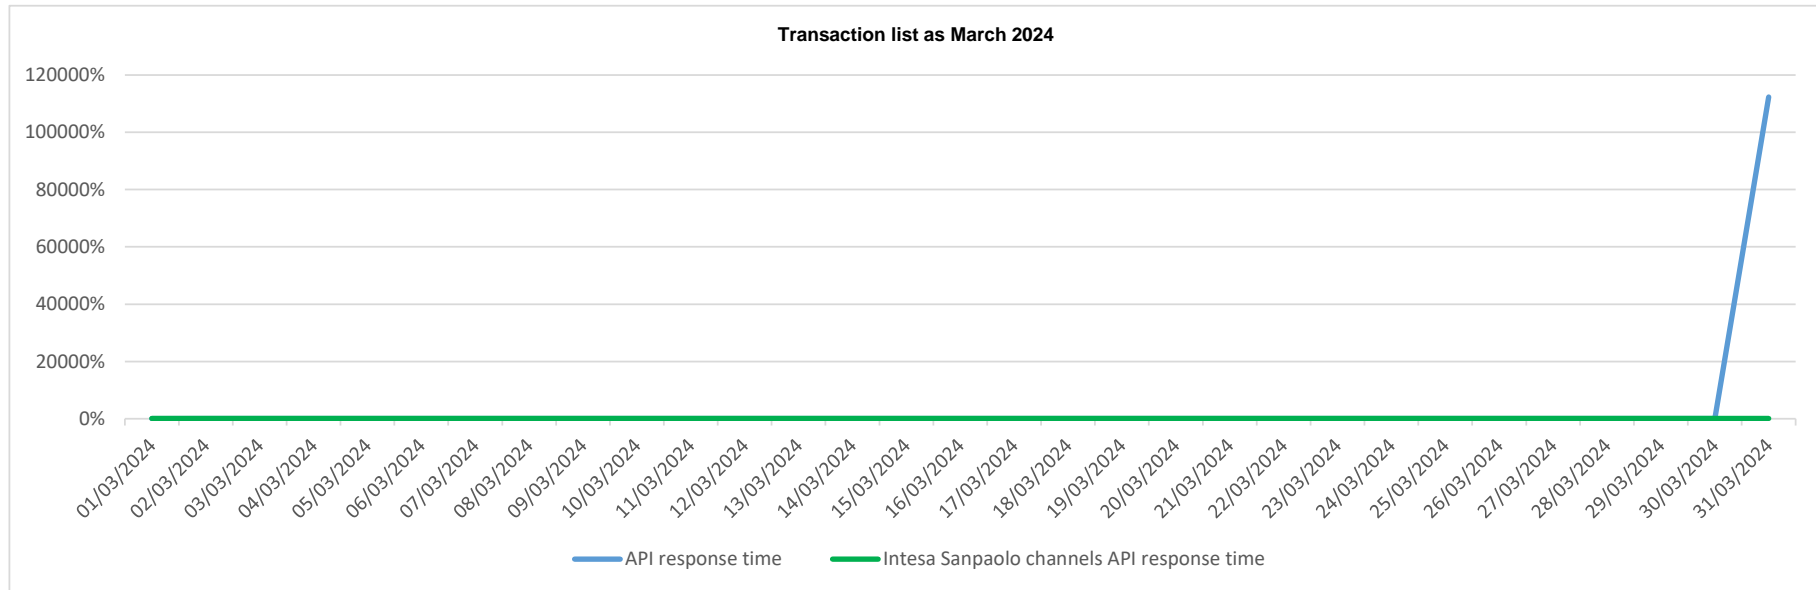

API response time vs Intesa Sanpaolo online channels