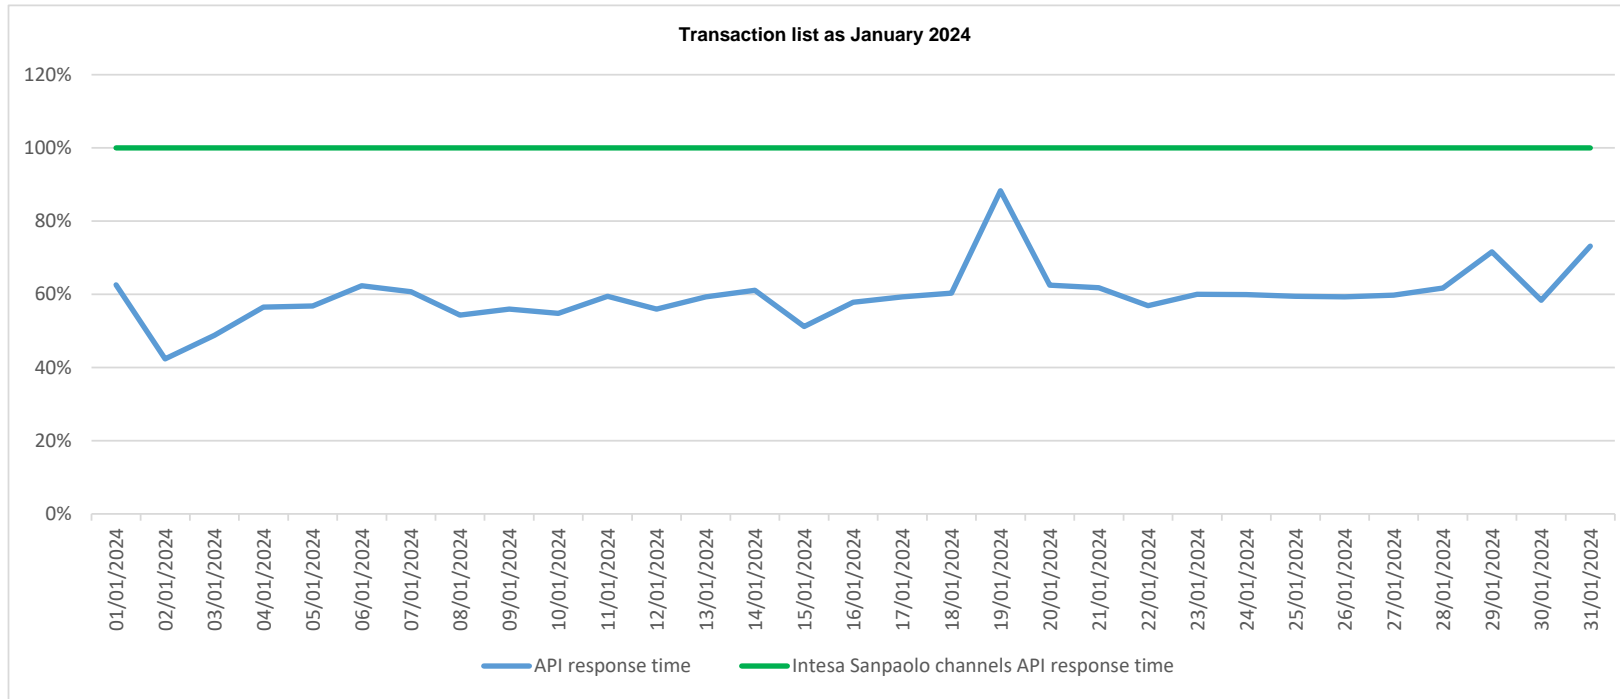

API response time vs Intesa Sanpaolo online channels