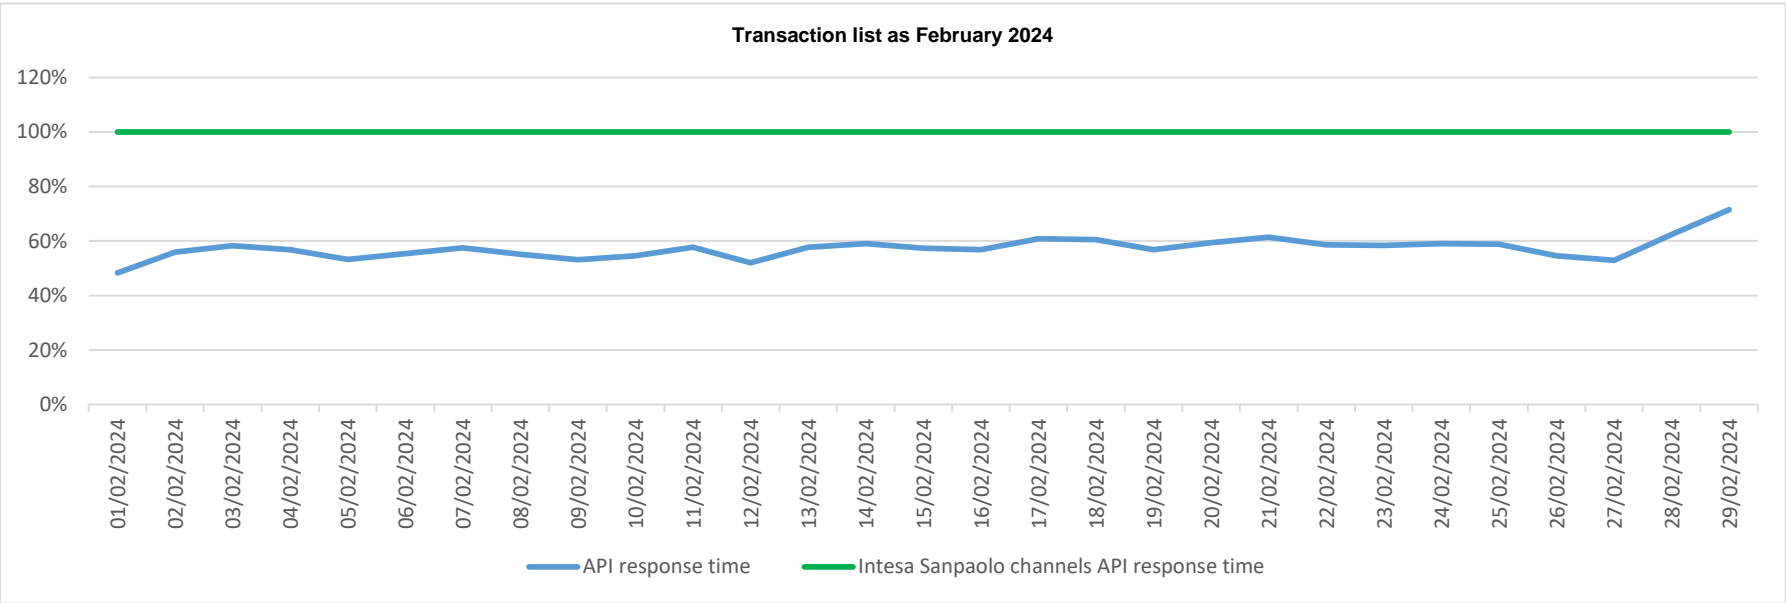

API response time vs Intesa Sanpaolo online channels