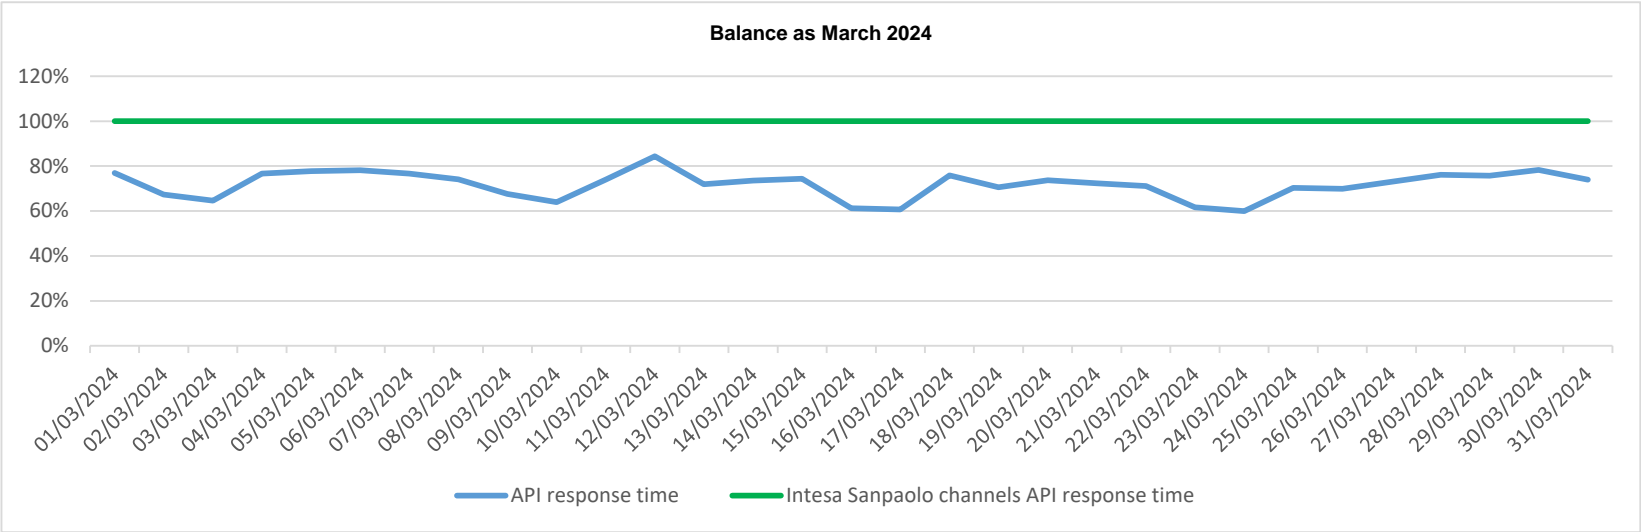

API response time vs Intesa Sanpaolo online channels