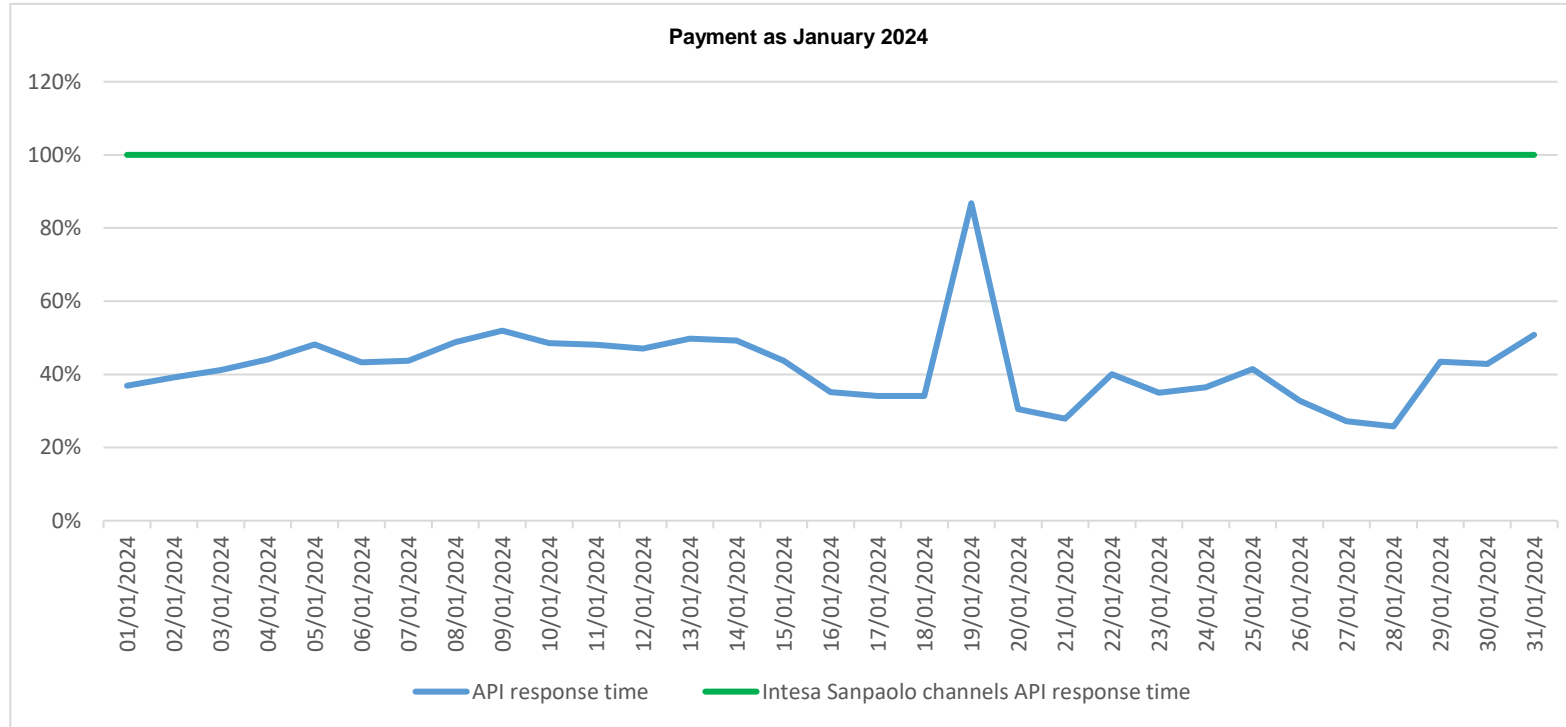

API response time vs Intesa Sanpaolo online channels