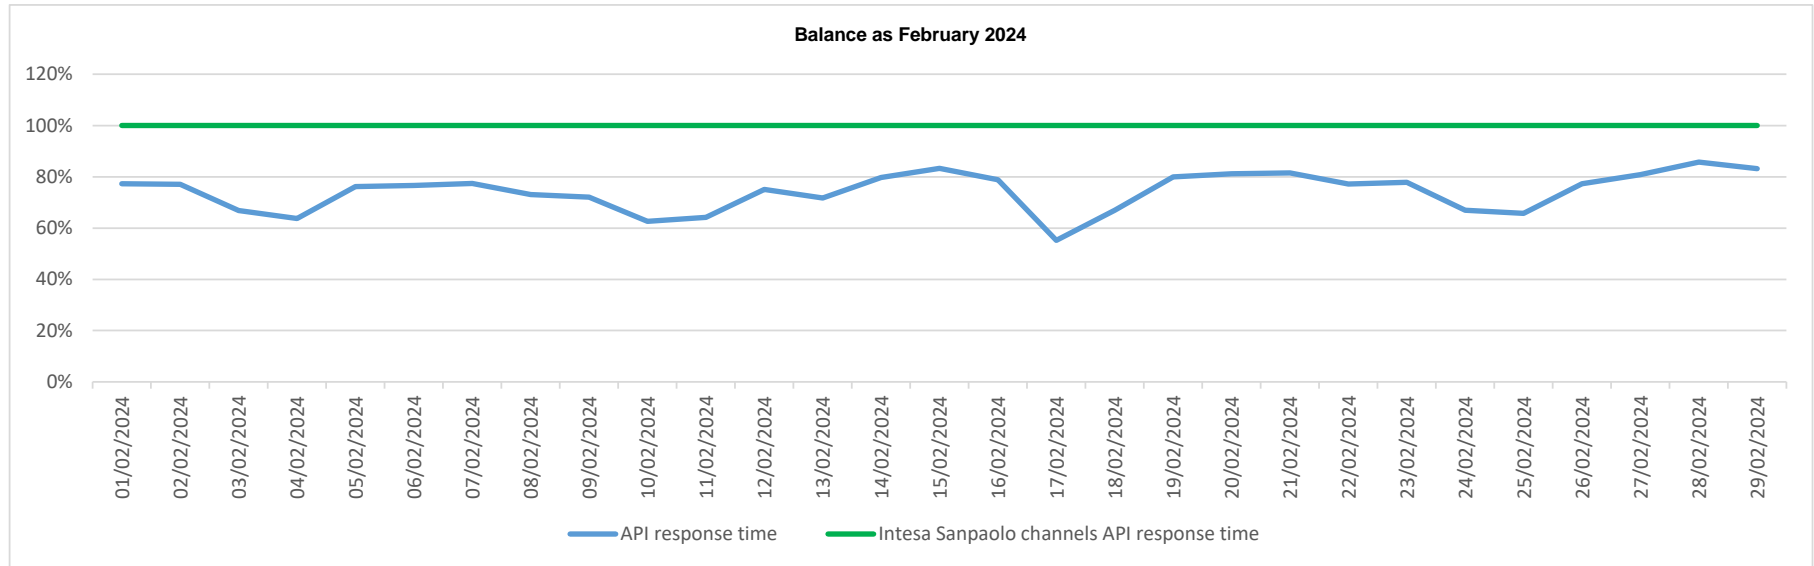

API response time vs Intesa Sanpaolo online channels