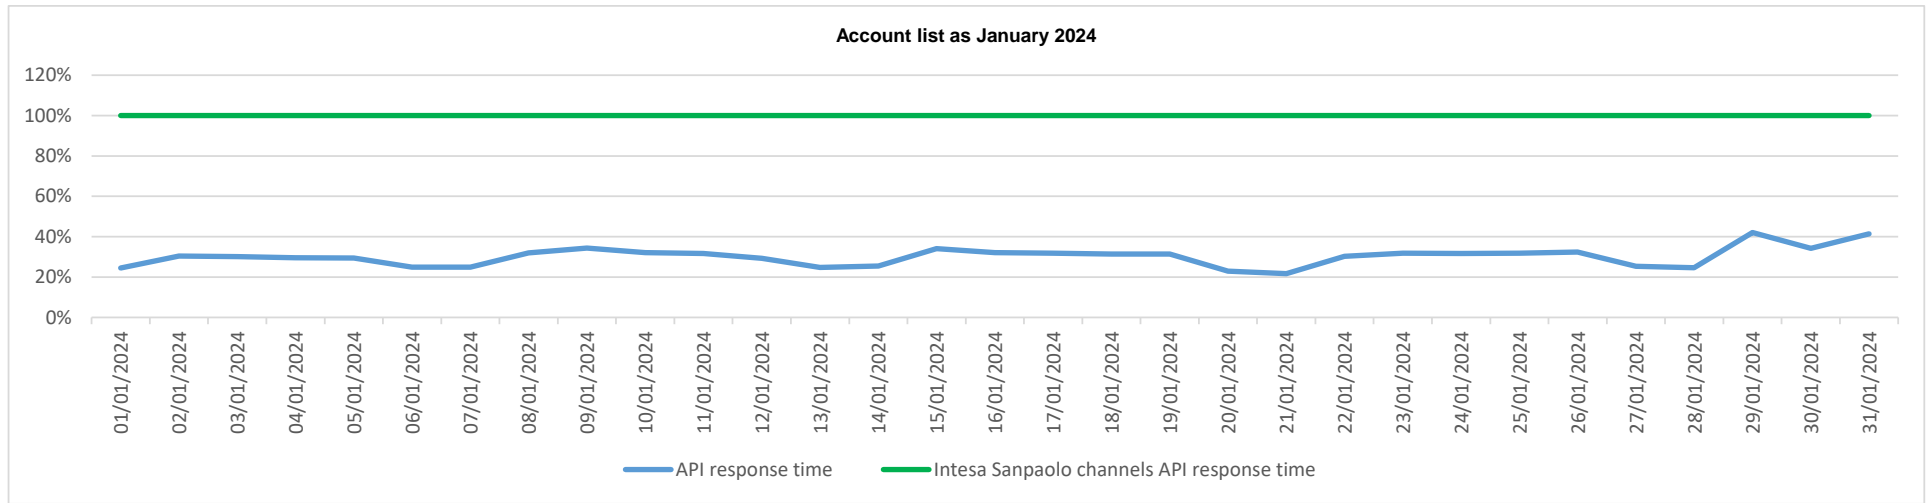

# API response time vs Intesa Sanpaolo online channels