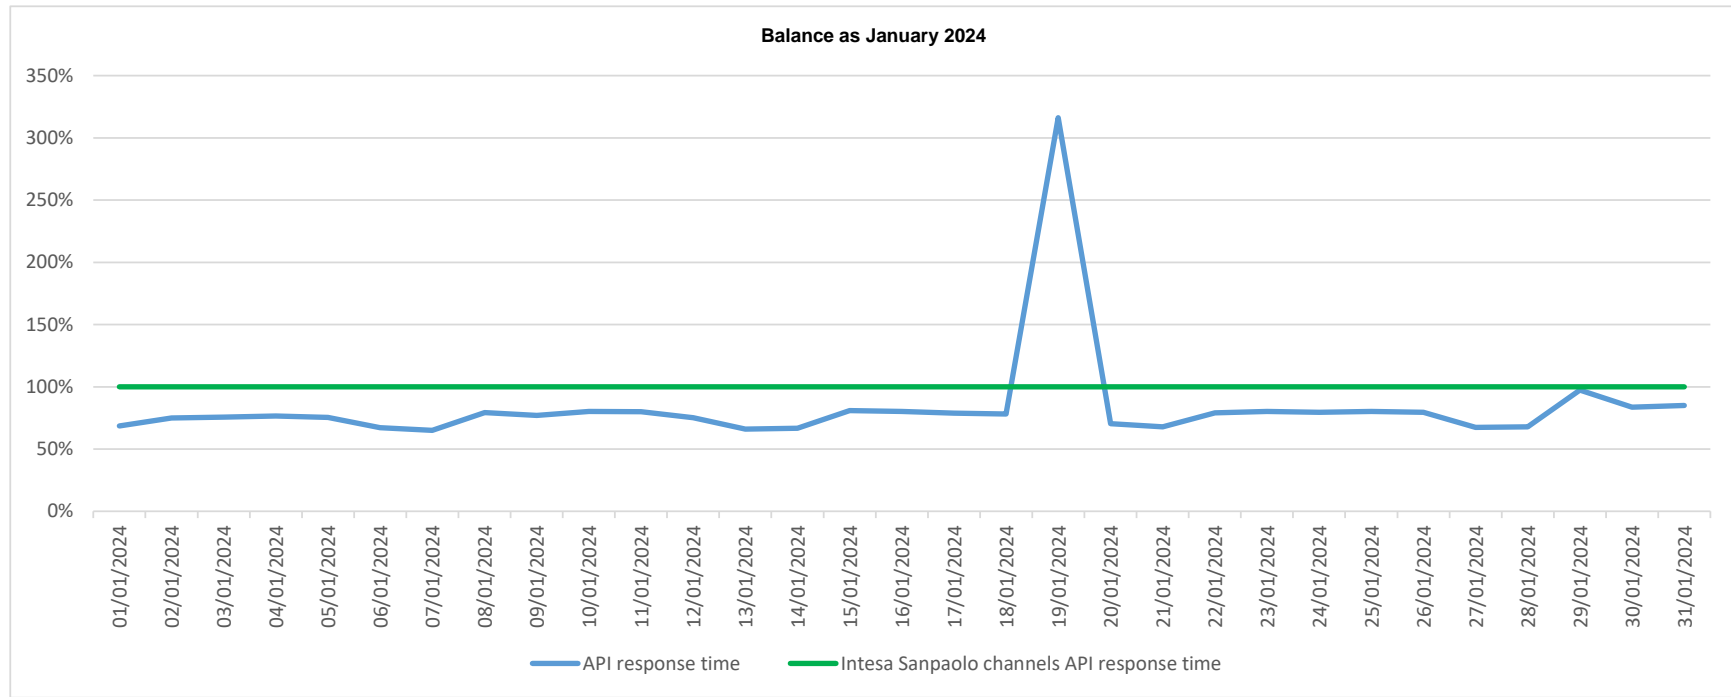

API response time vs Intesa Sanpaolo online channels