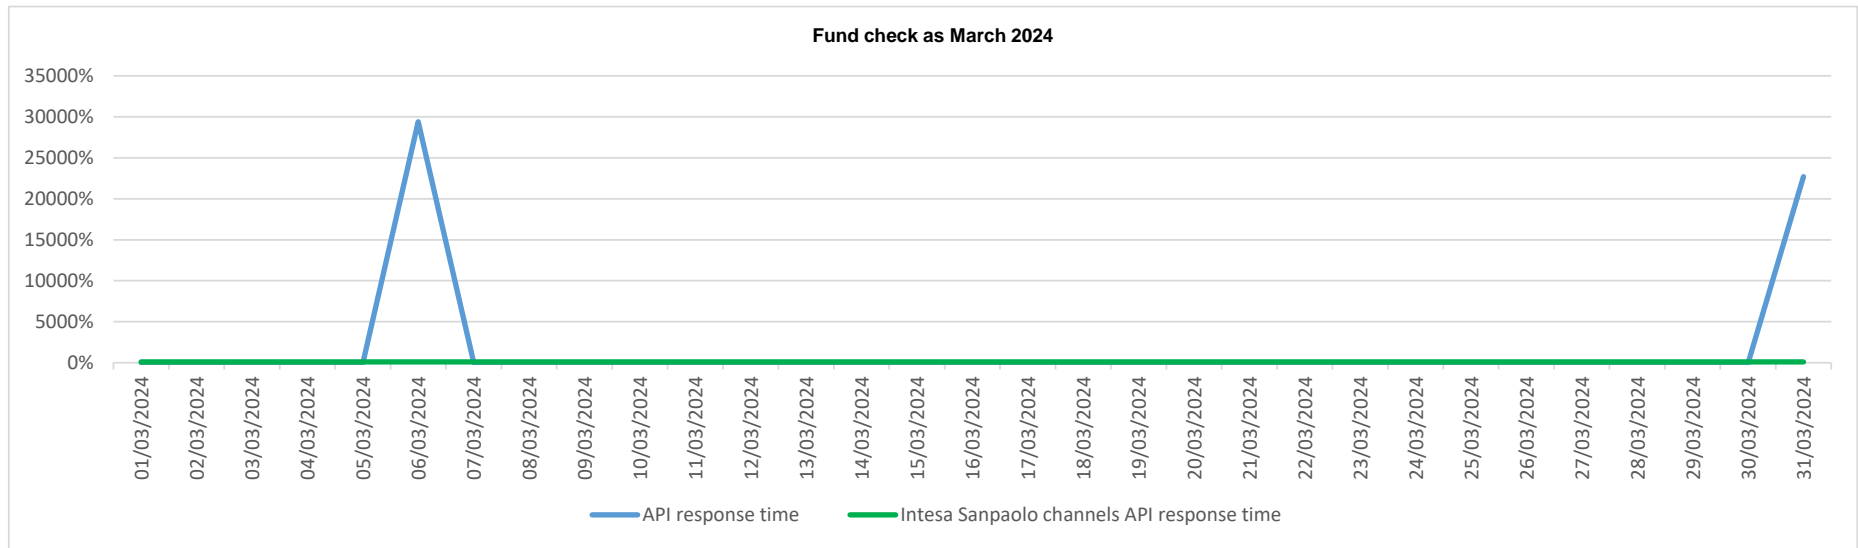

API response time vs Intesa Sanpaolo online channels