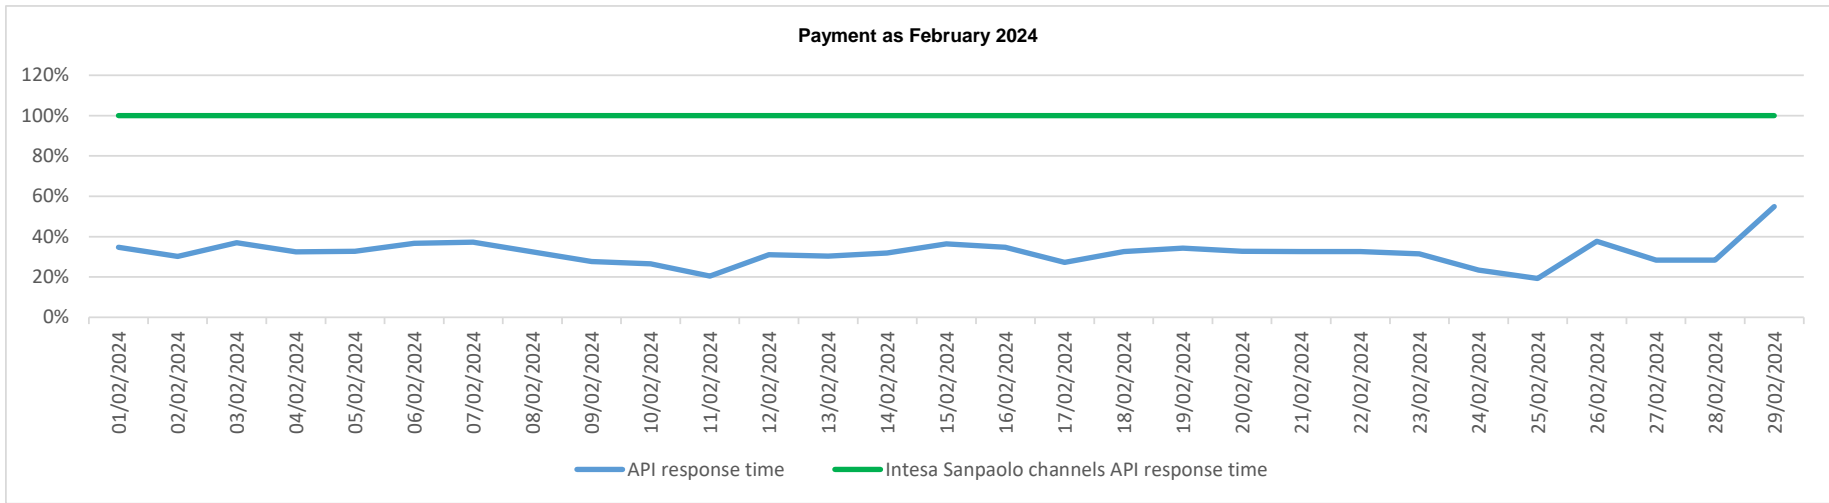

API response time vs Intesa Sanpaolo online channels