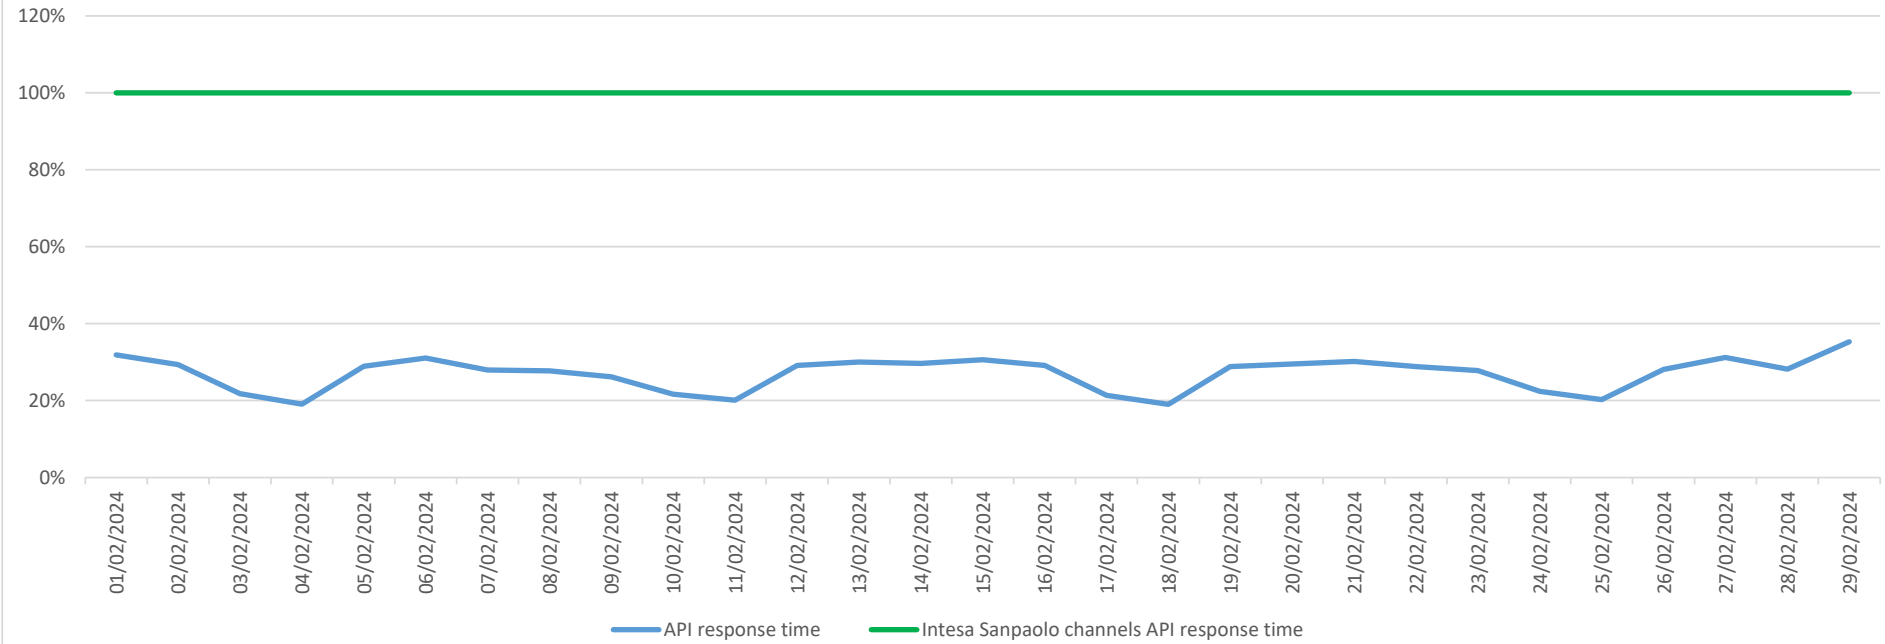

# API response time vs Intesa Sanpaolo online channels

# API response time vs Intesa Sanpaolo online channels

Account list as February 2024