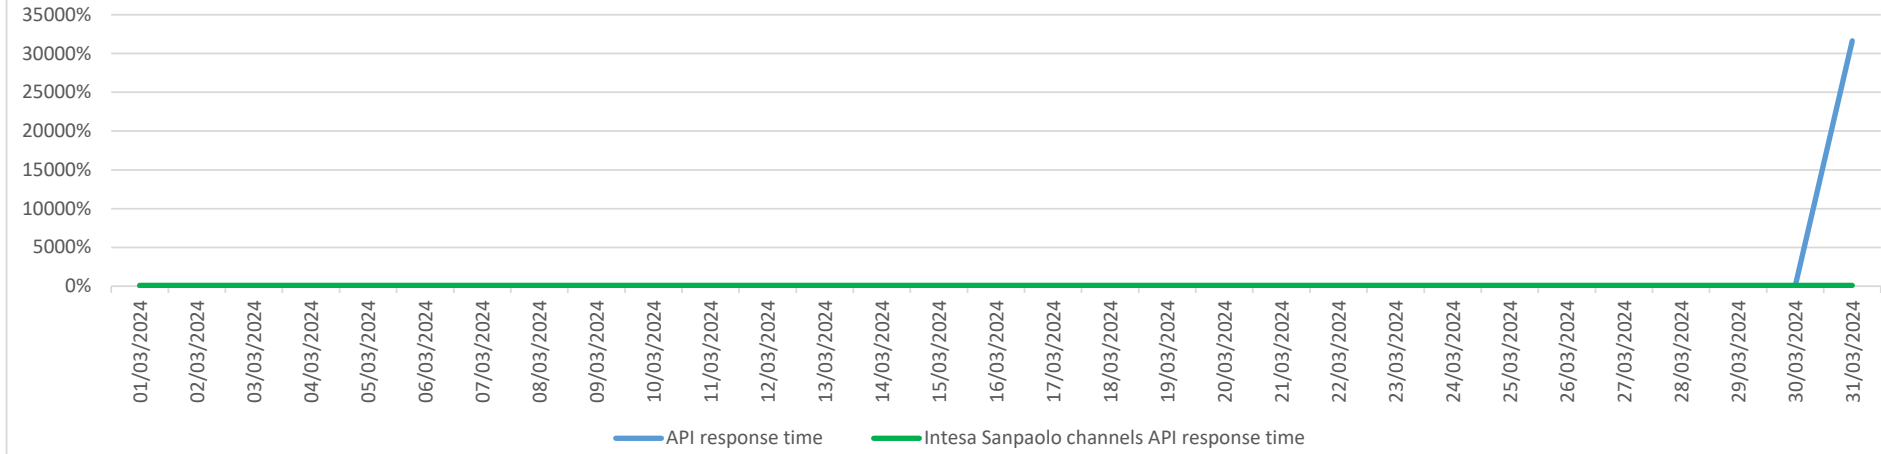

API response time vs Intesa Sanpaolo online channels

Account list as March 2024