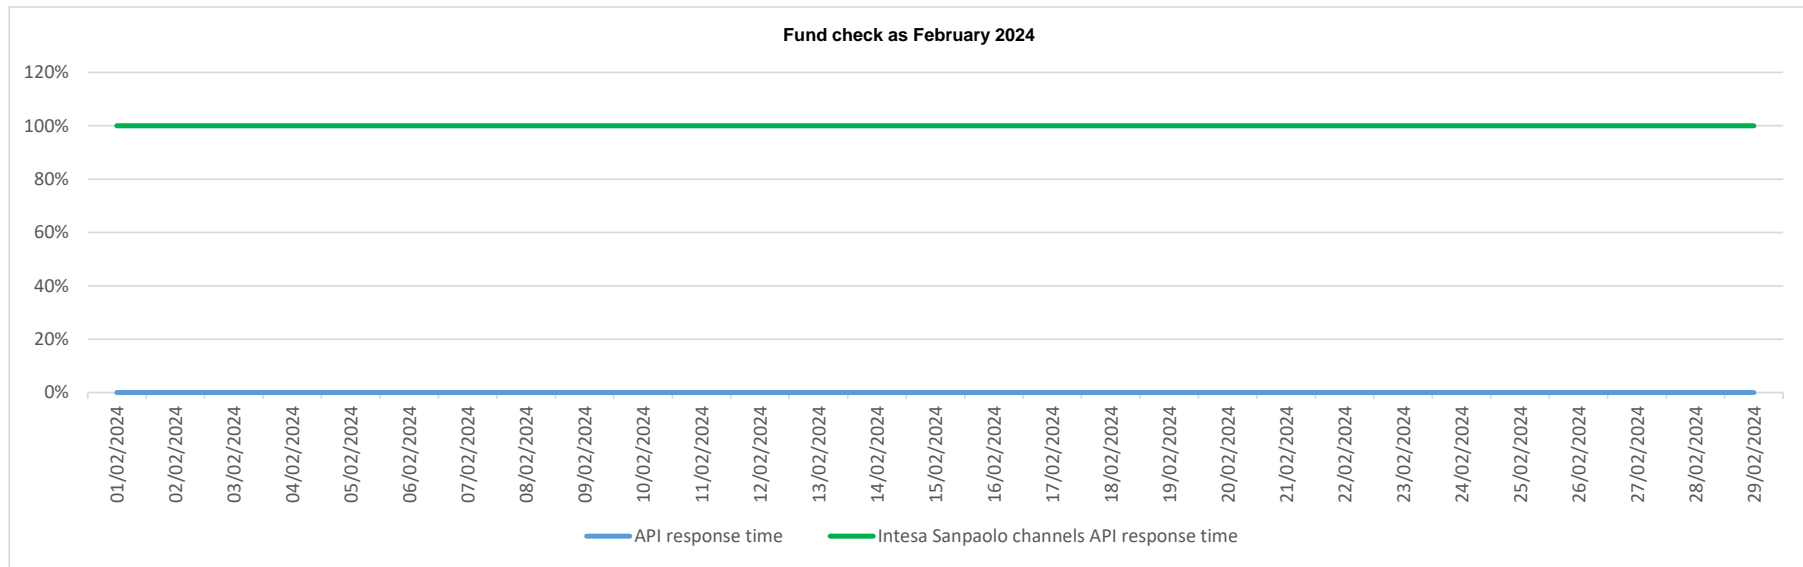

API response time vs Intesa Sanpaolo online channels