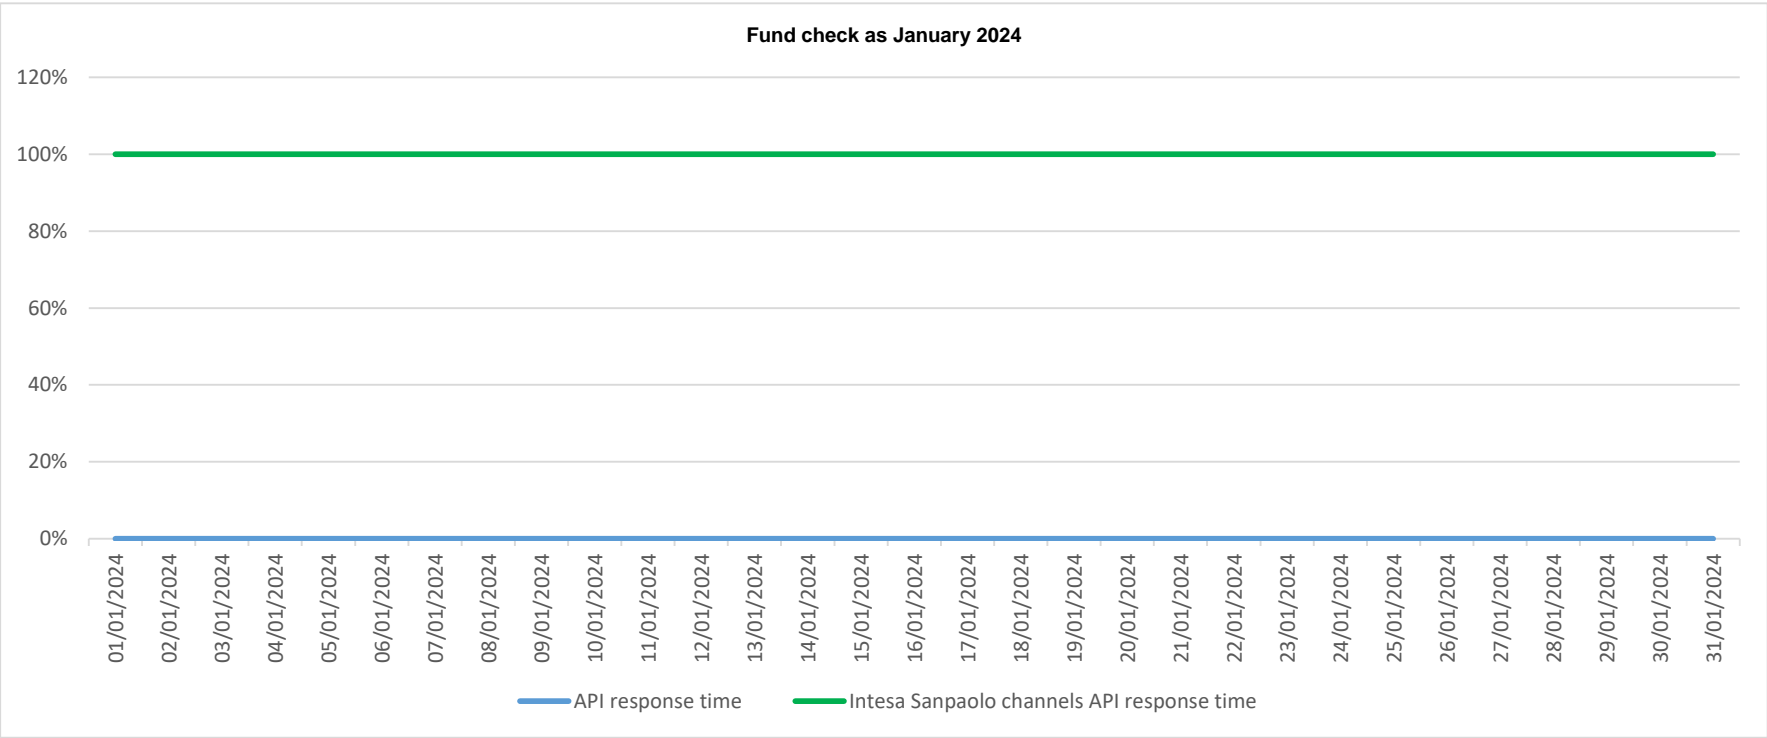

API response time vs Intesa Sanpaolo online channels