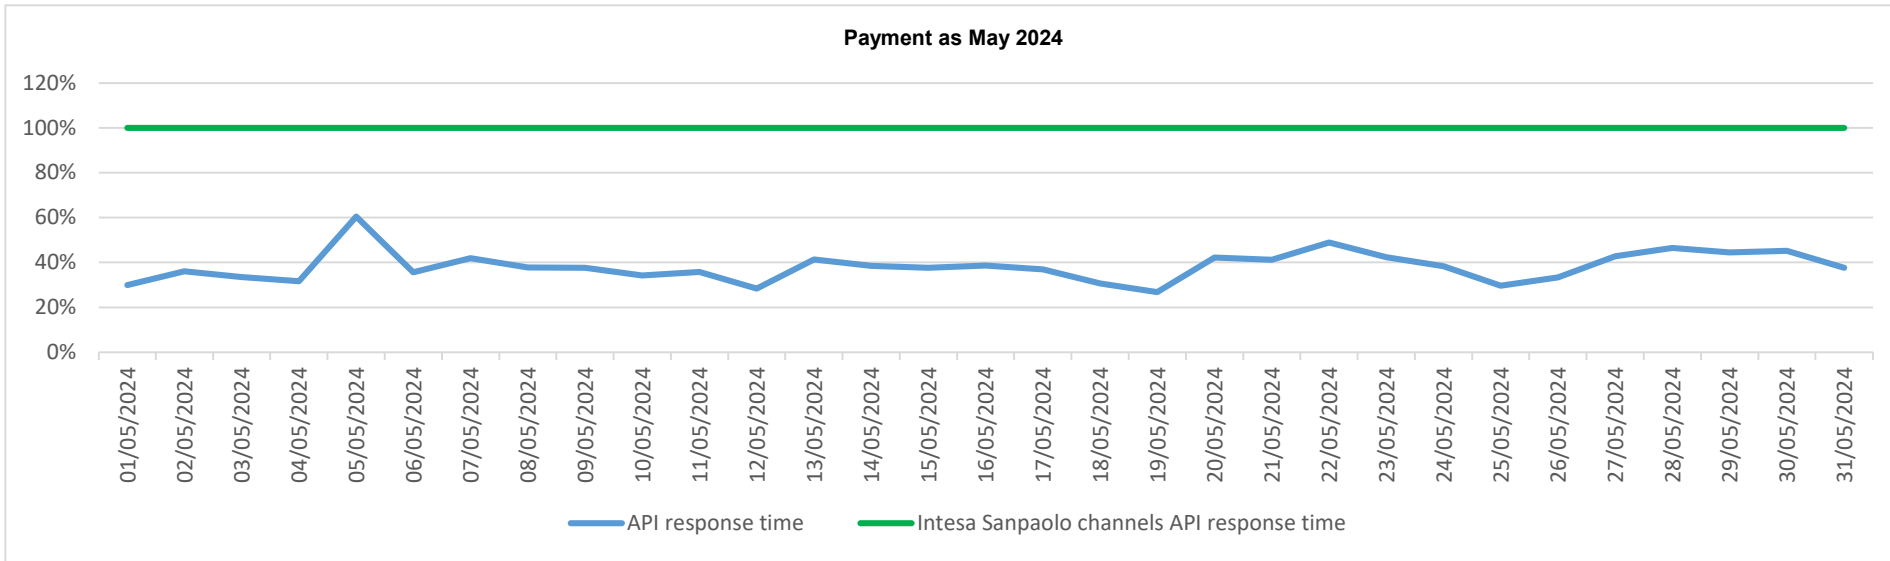

API response time vs Intesa Sanpaolo online channels