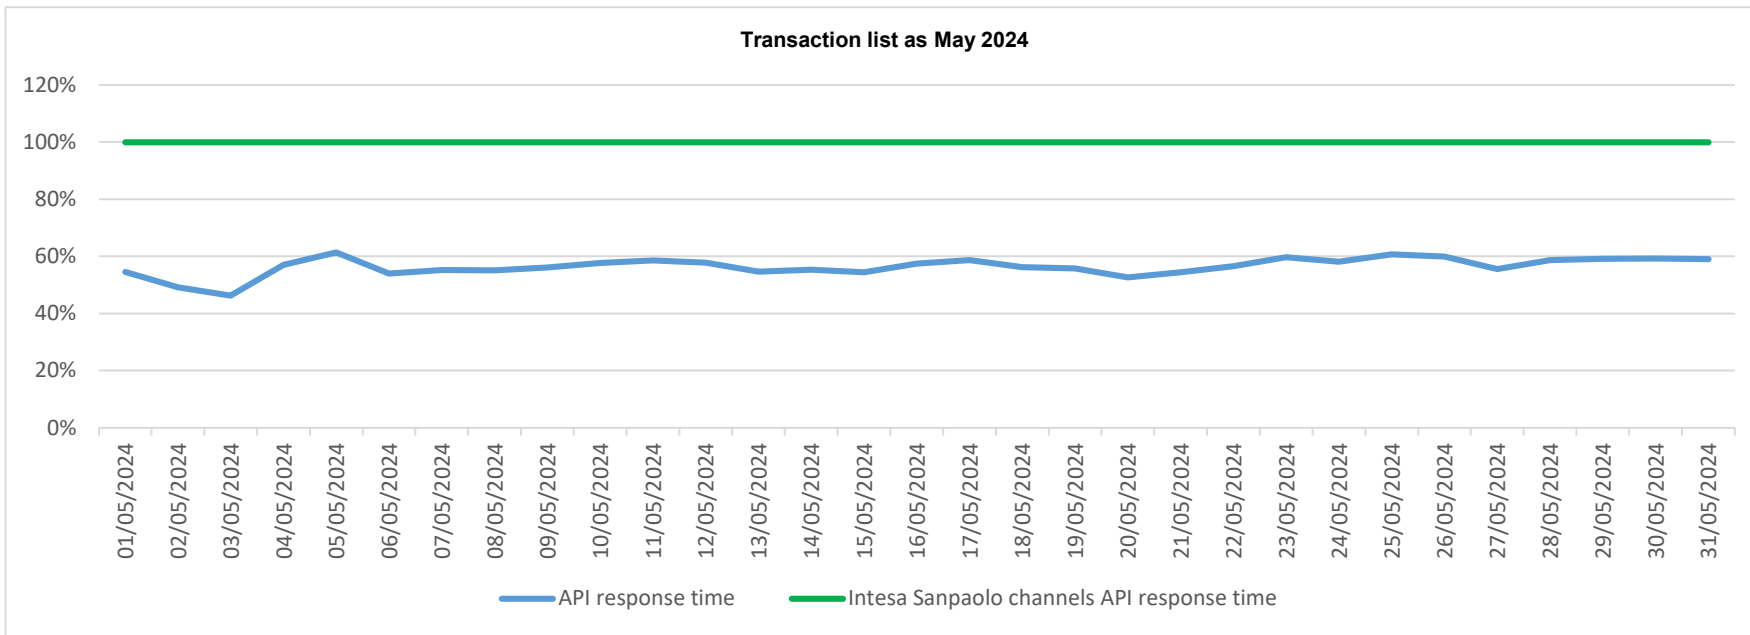

API response time vs Intesa Sanpaolo online channels