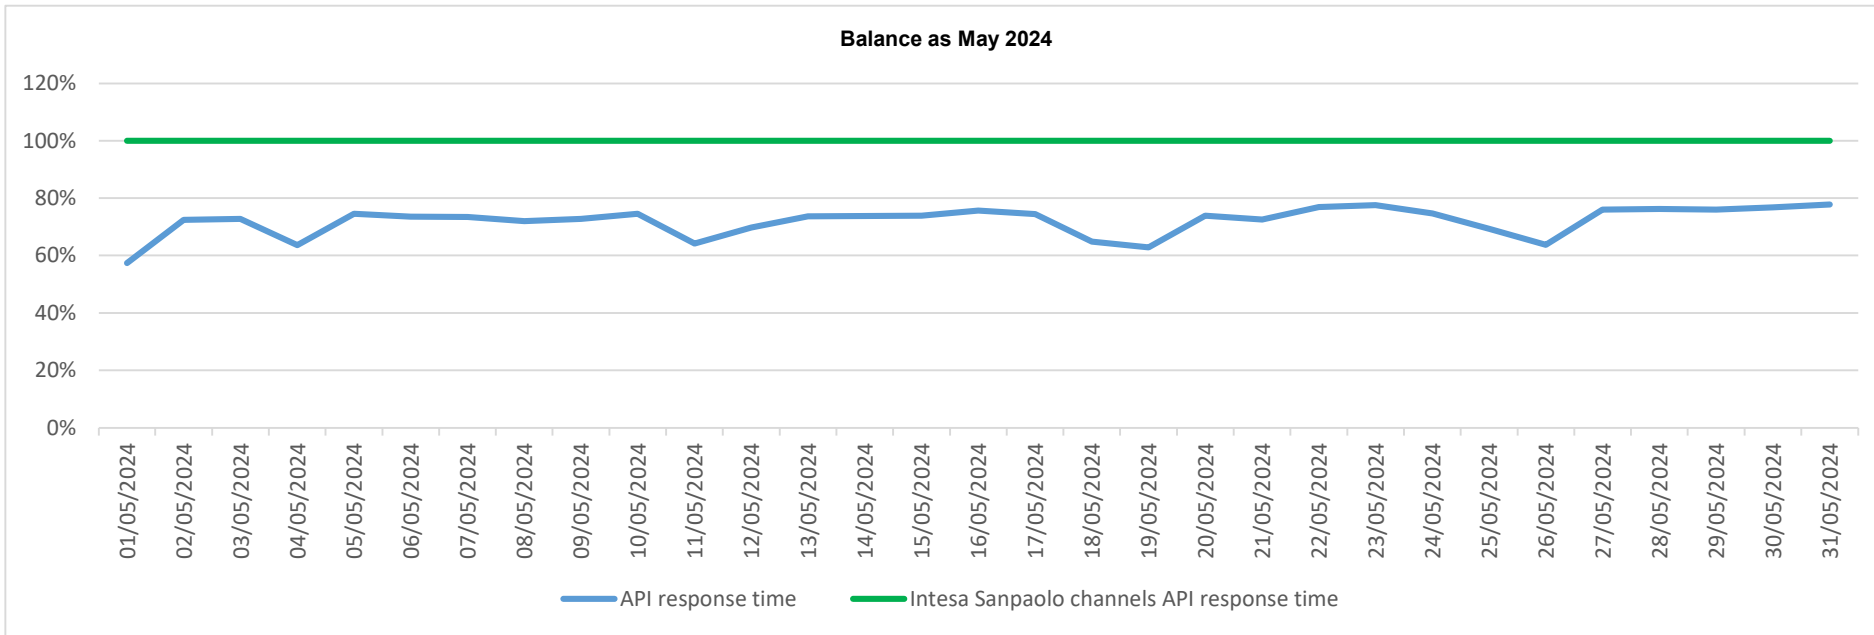

API response time vs Intesa Sanpaolo online channels