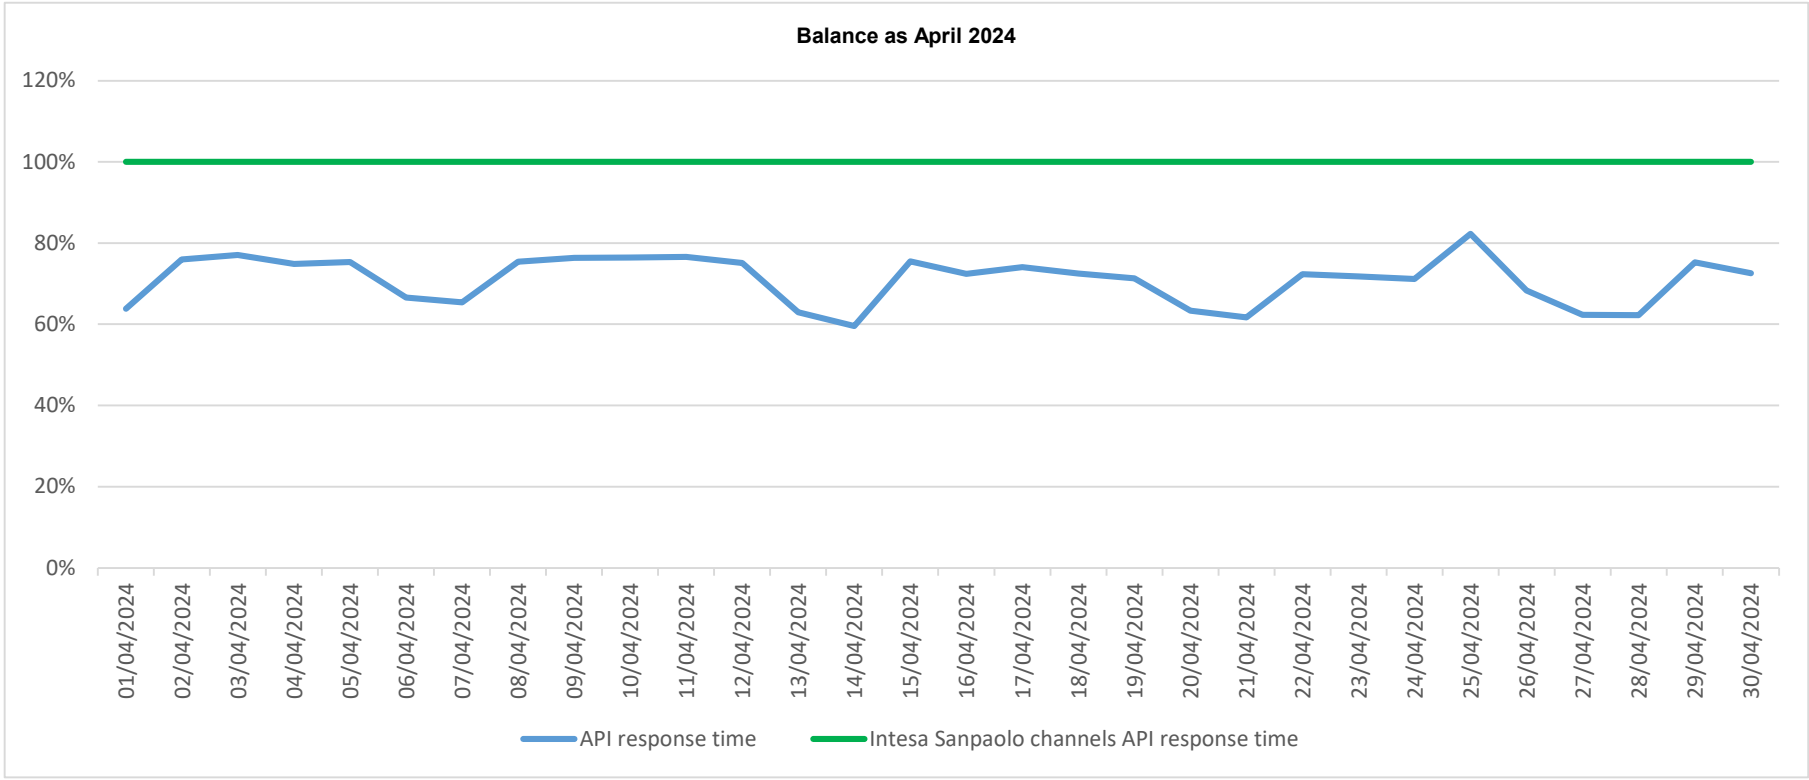

API response time vs Intesa Sanpaolo online channels

Balance as April 2024