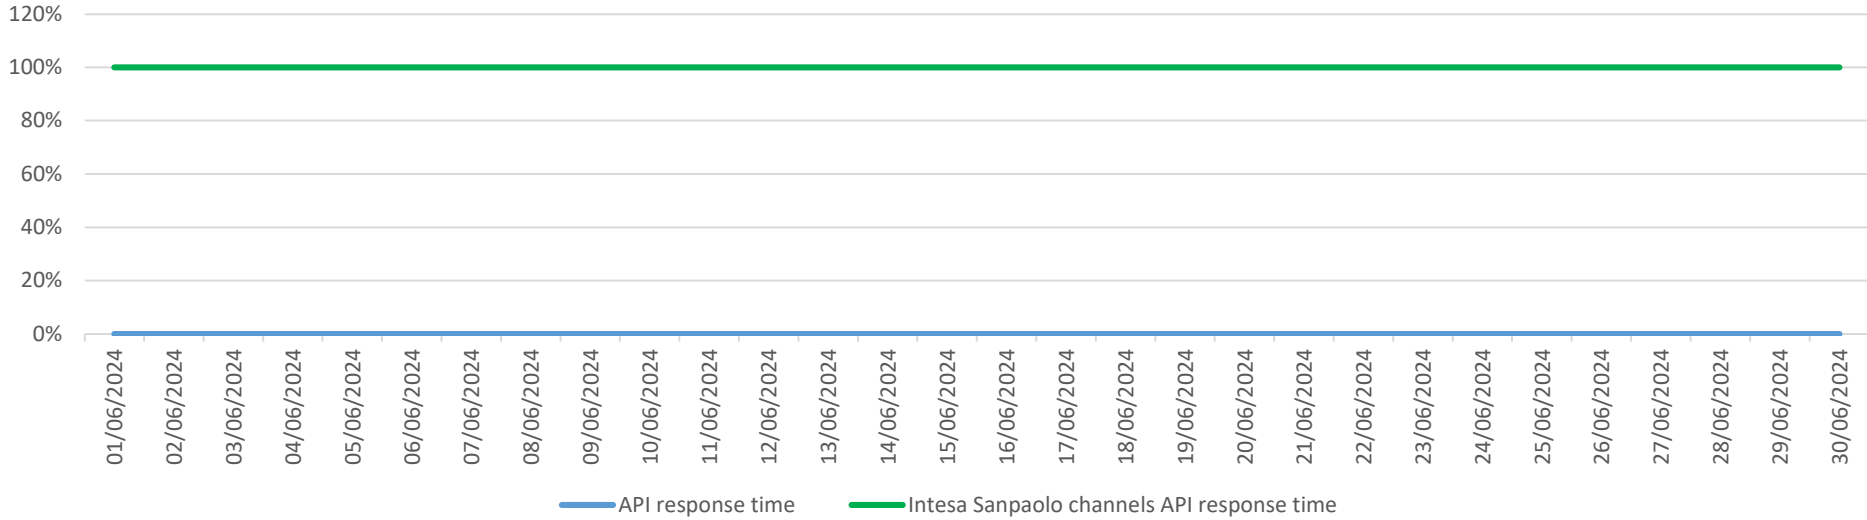

API response time vs Intesa Sanpaolo online channels

Fund check as June 2024