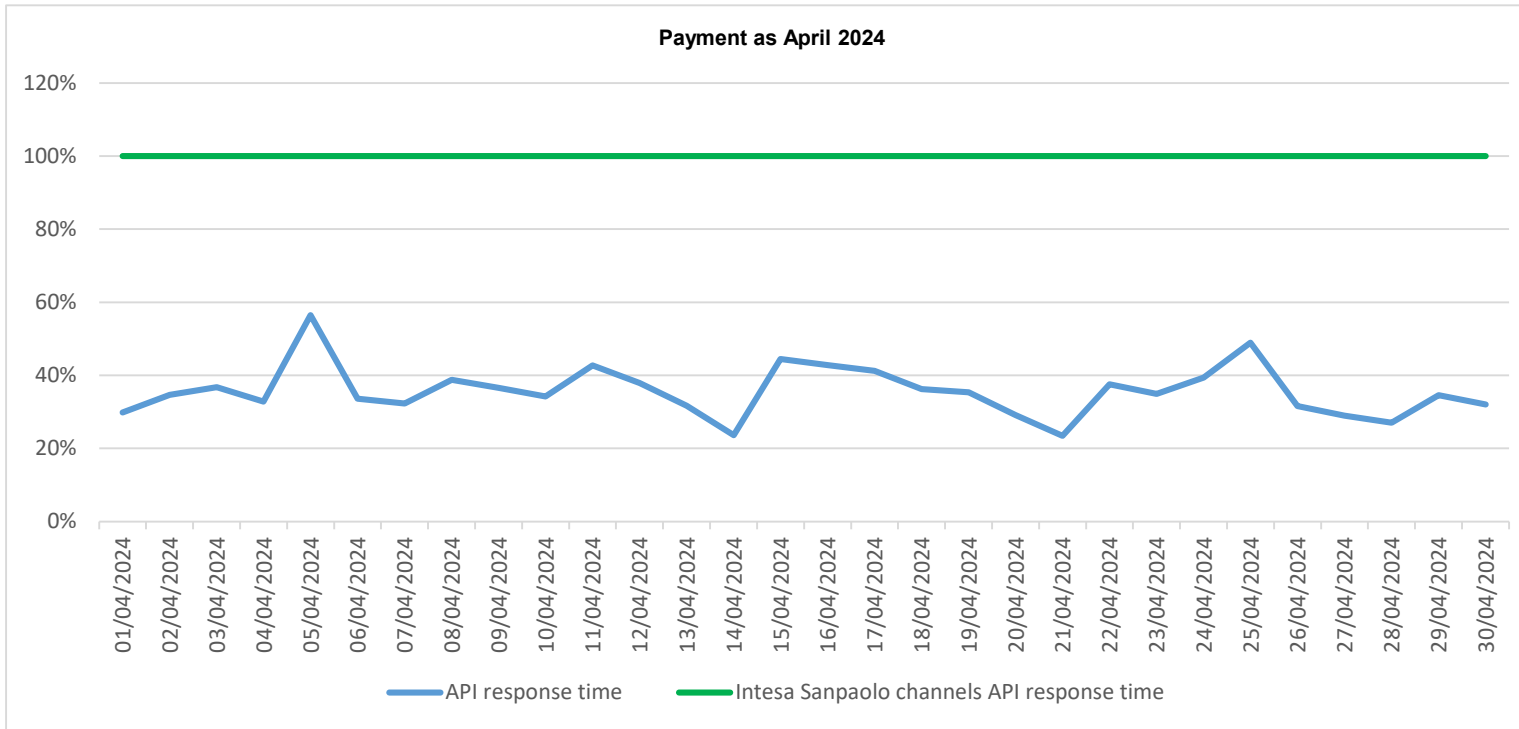

API response time vs Intesa Sanpaolo online channels