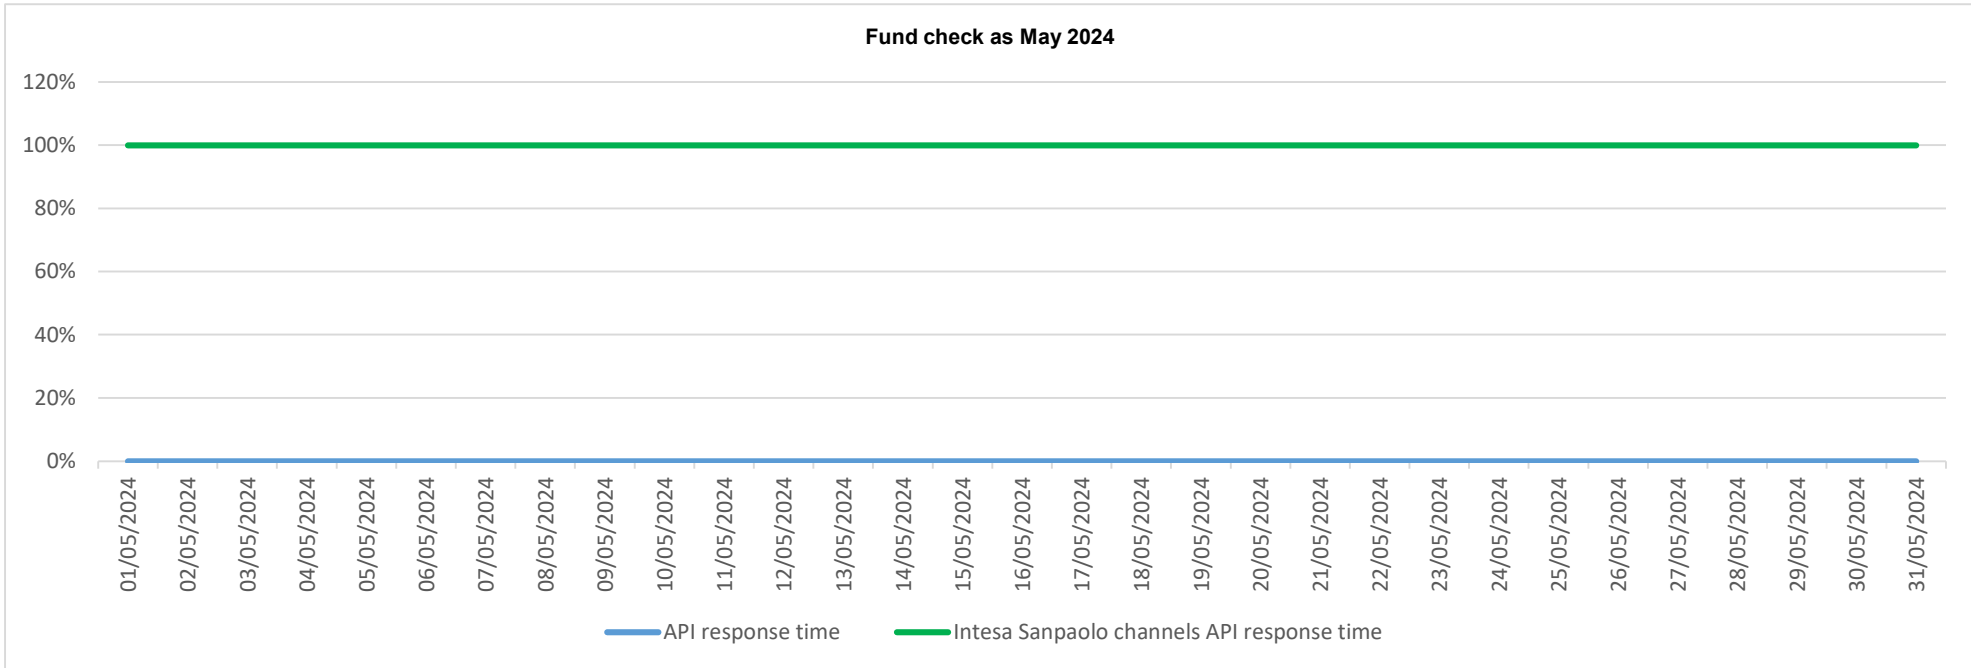

API response time vs Intesa Sanpaolo online channels