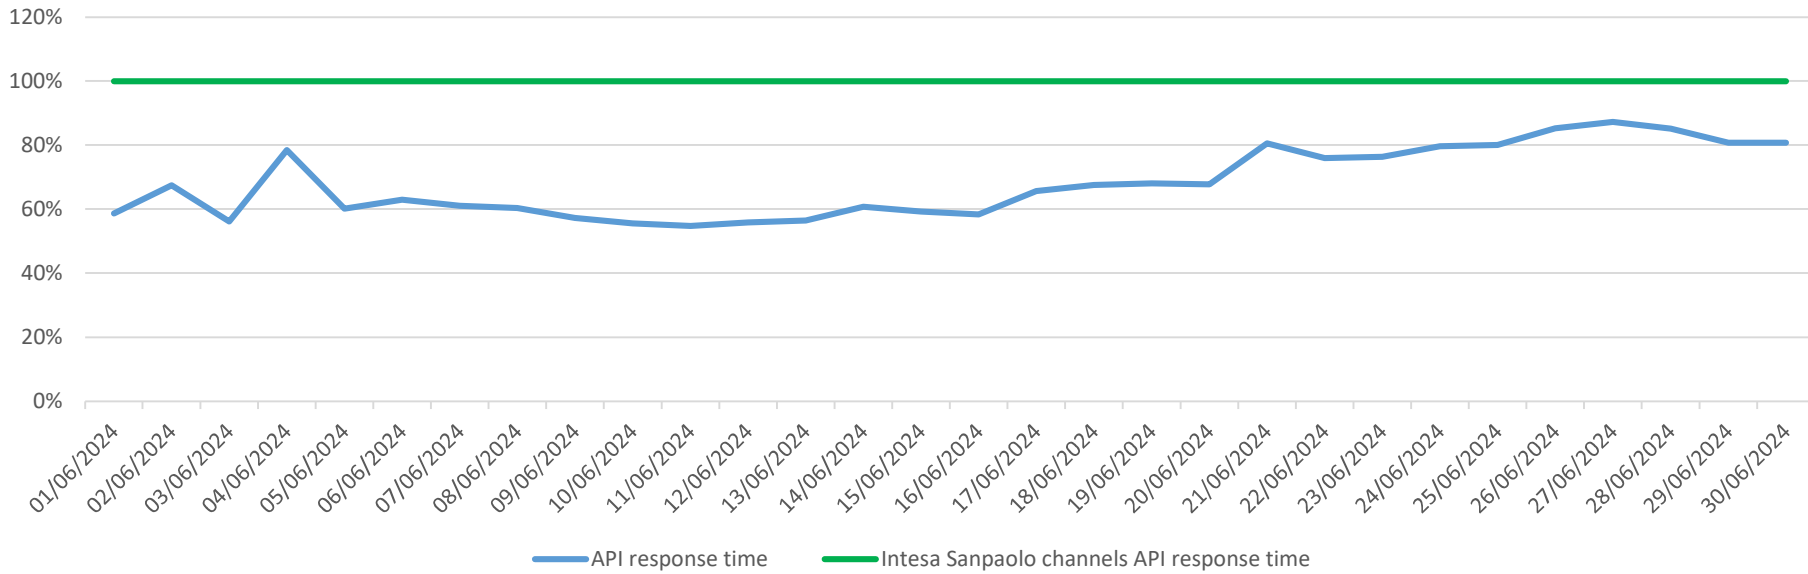

API response time vs Intesa Sanpaolo online channels

Transaction list as June 2024