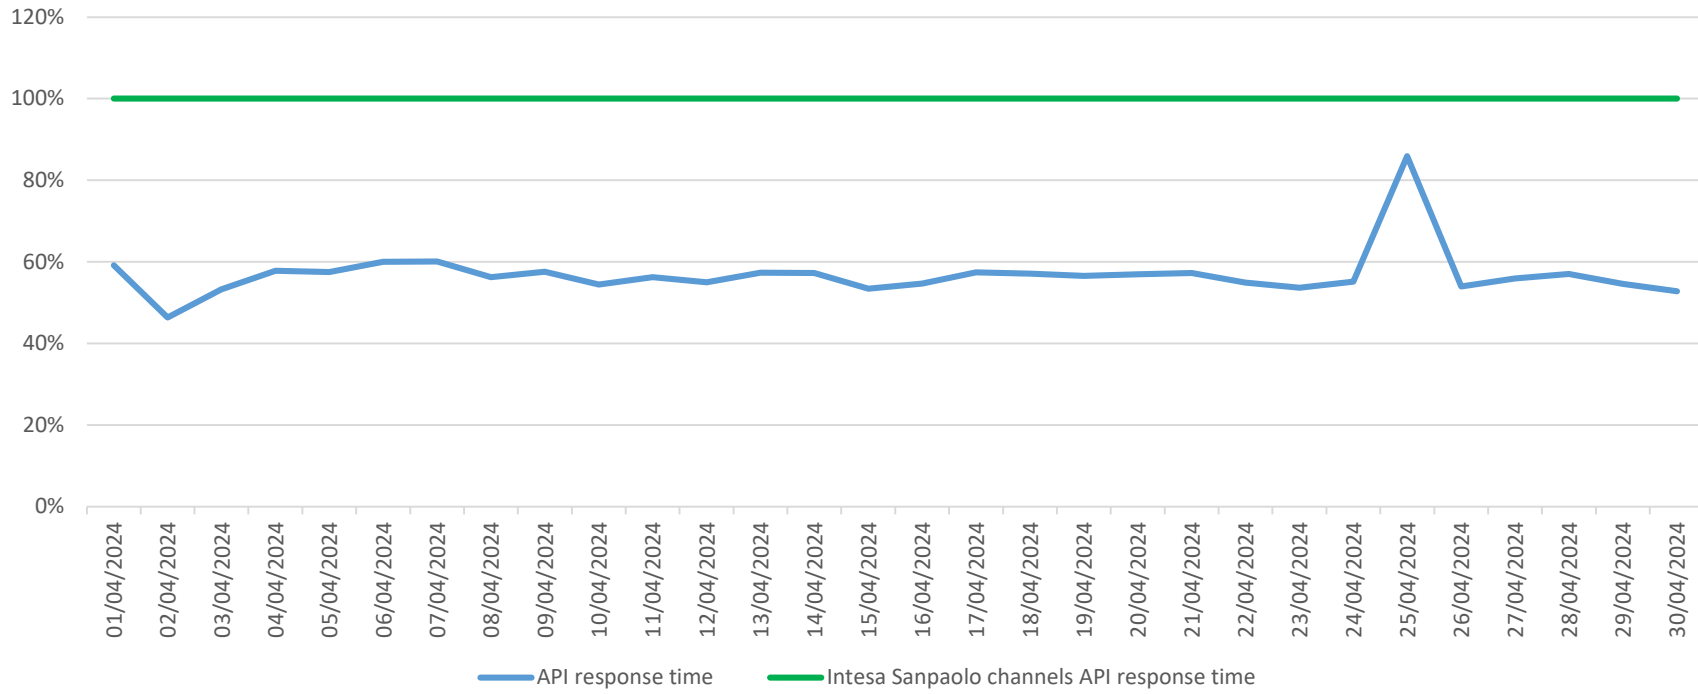

API response time vs Intesa Sanpaolo online channels

Transaction list as April 2024