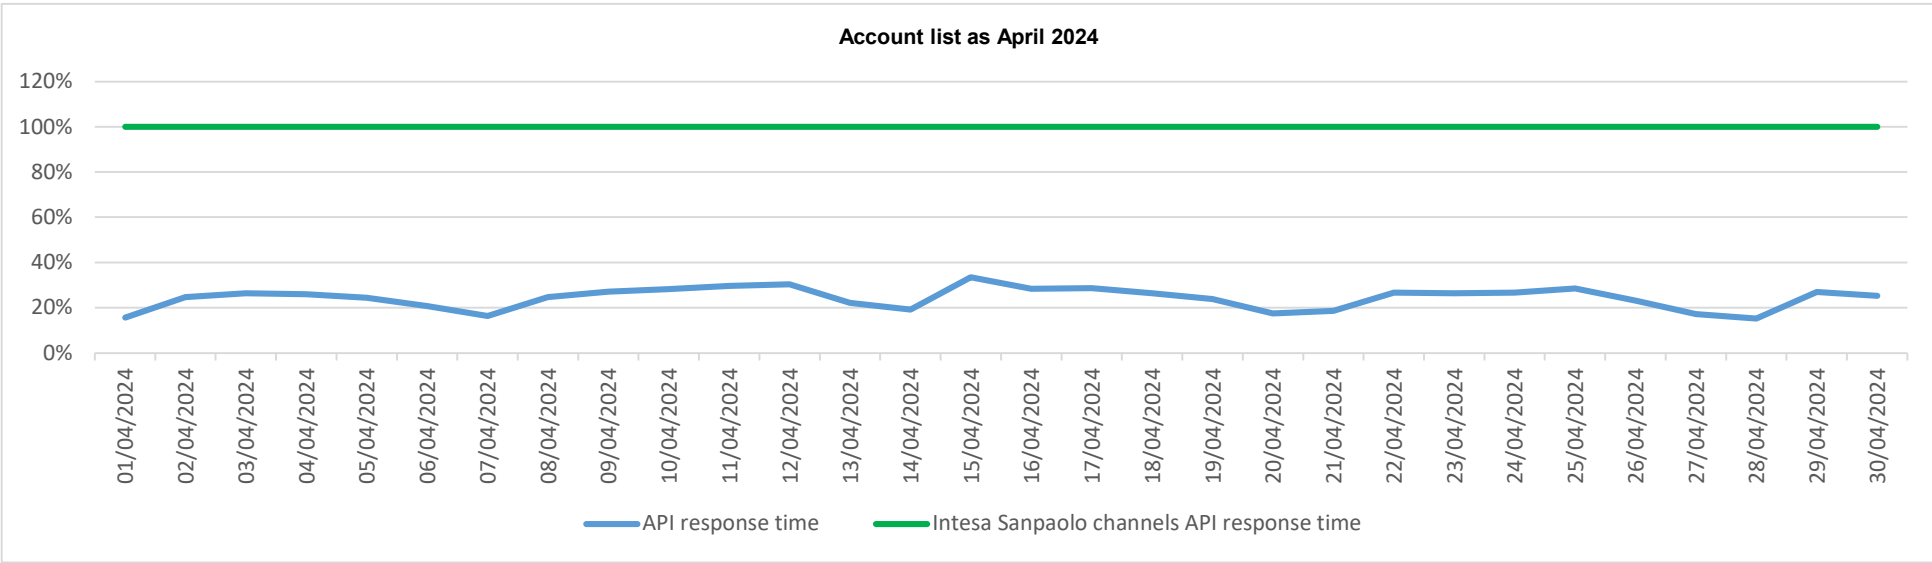

# API response time vs Intesa Sanpaolo online channels

Account list as April 2024