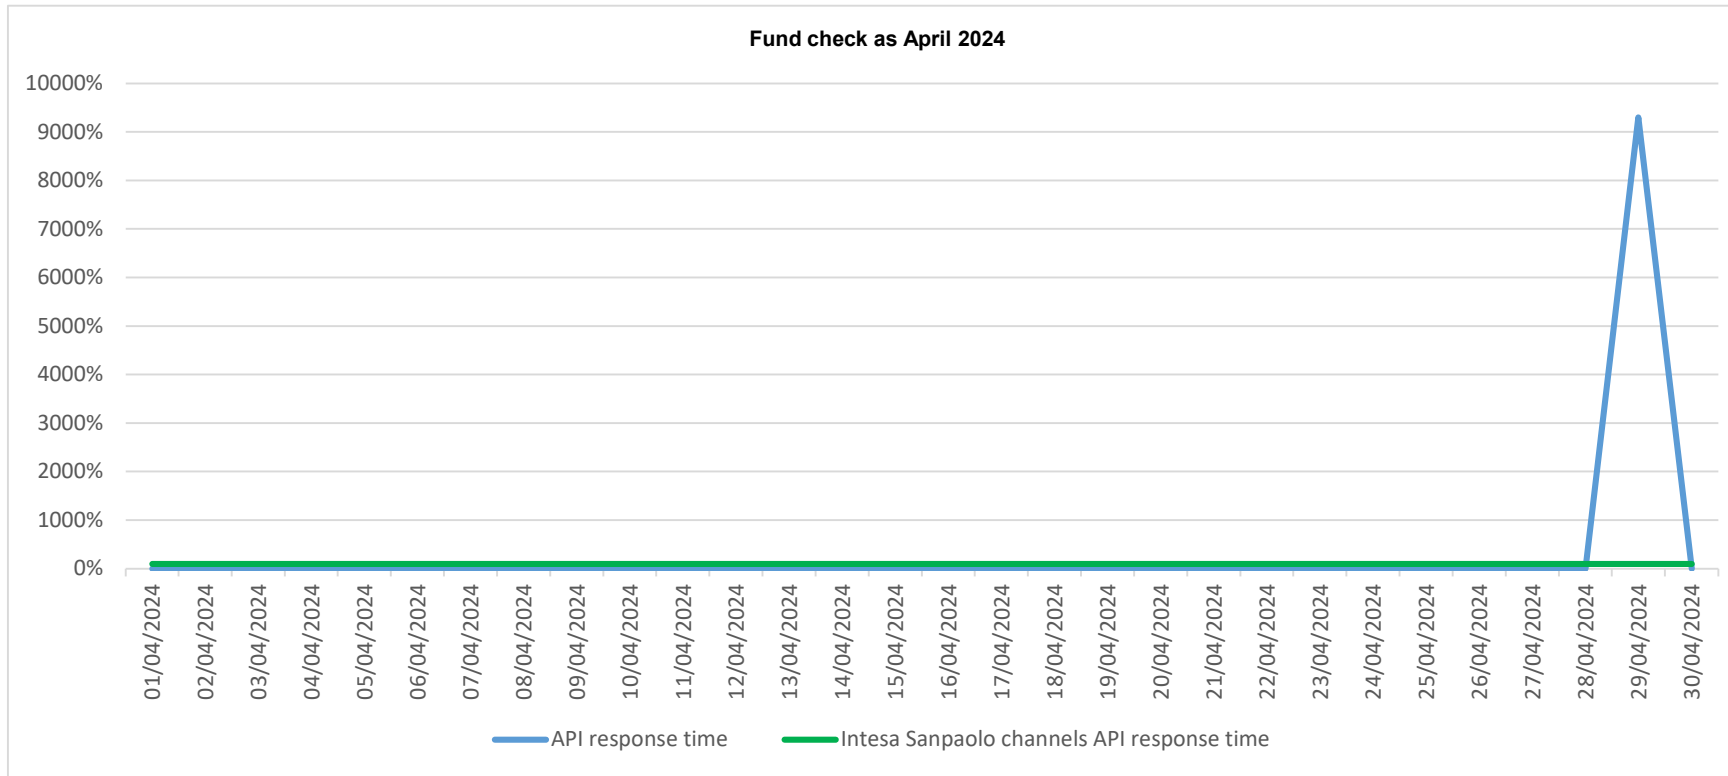

API response time vs Intesa Sanpaolo online channels