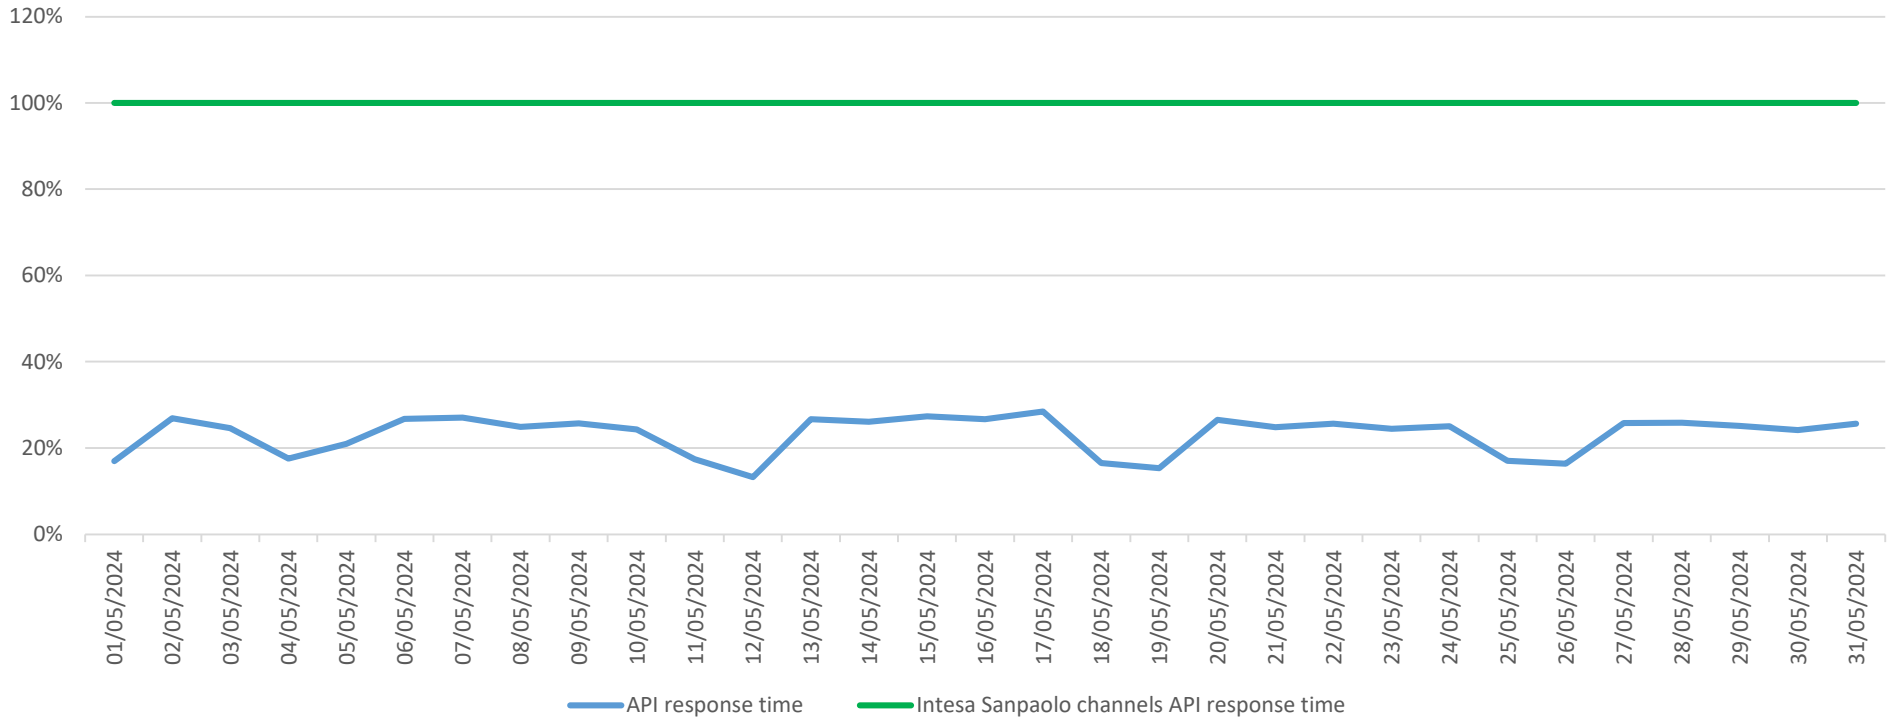

# API response time vs Intesa Sanpaolo online channels

Account list as April 2024

# API response time vs Intesa Sanpaolo online channels

Account list as May 2024