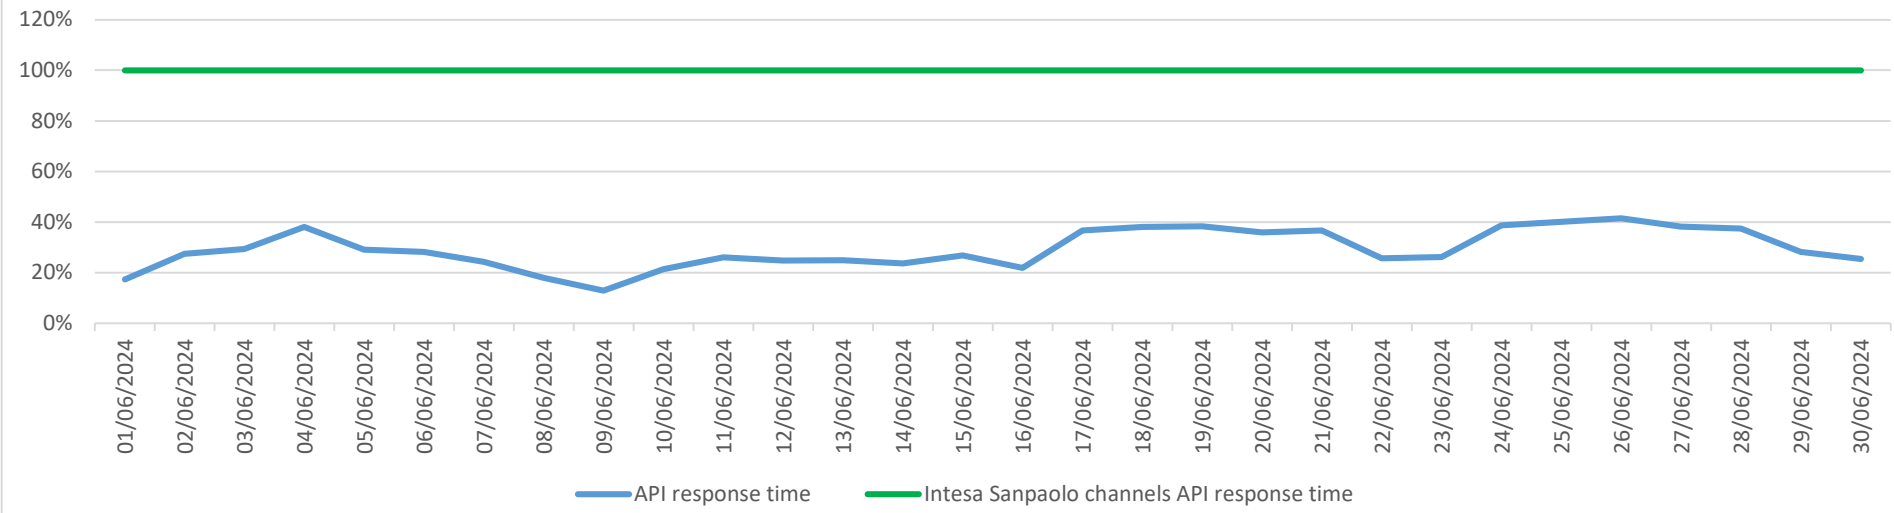

API response time vs Intesa Sanpaolo online channels

Account list as June 2024