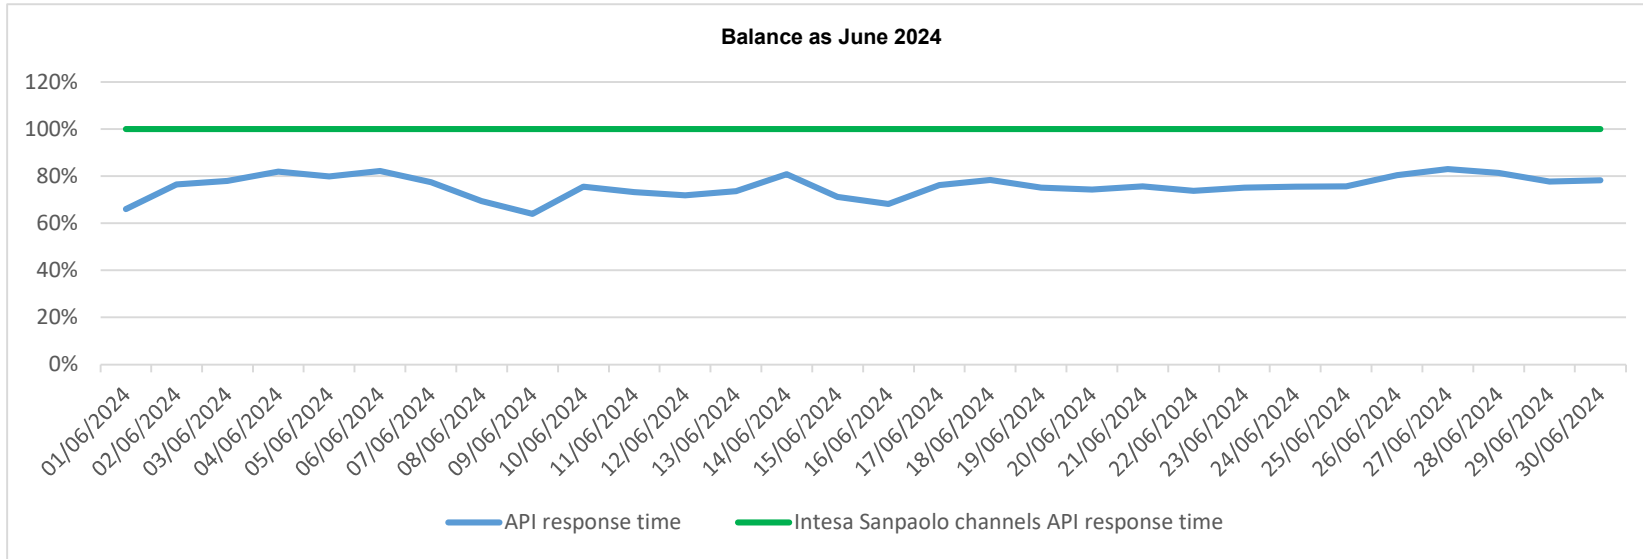

Transaction list as April 2024

API response time vs Intesa Sanpaolo online channels