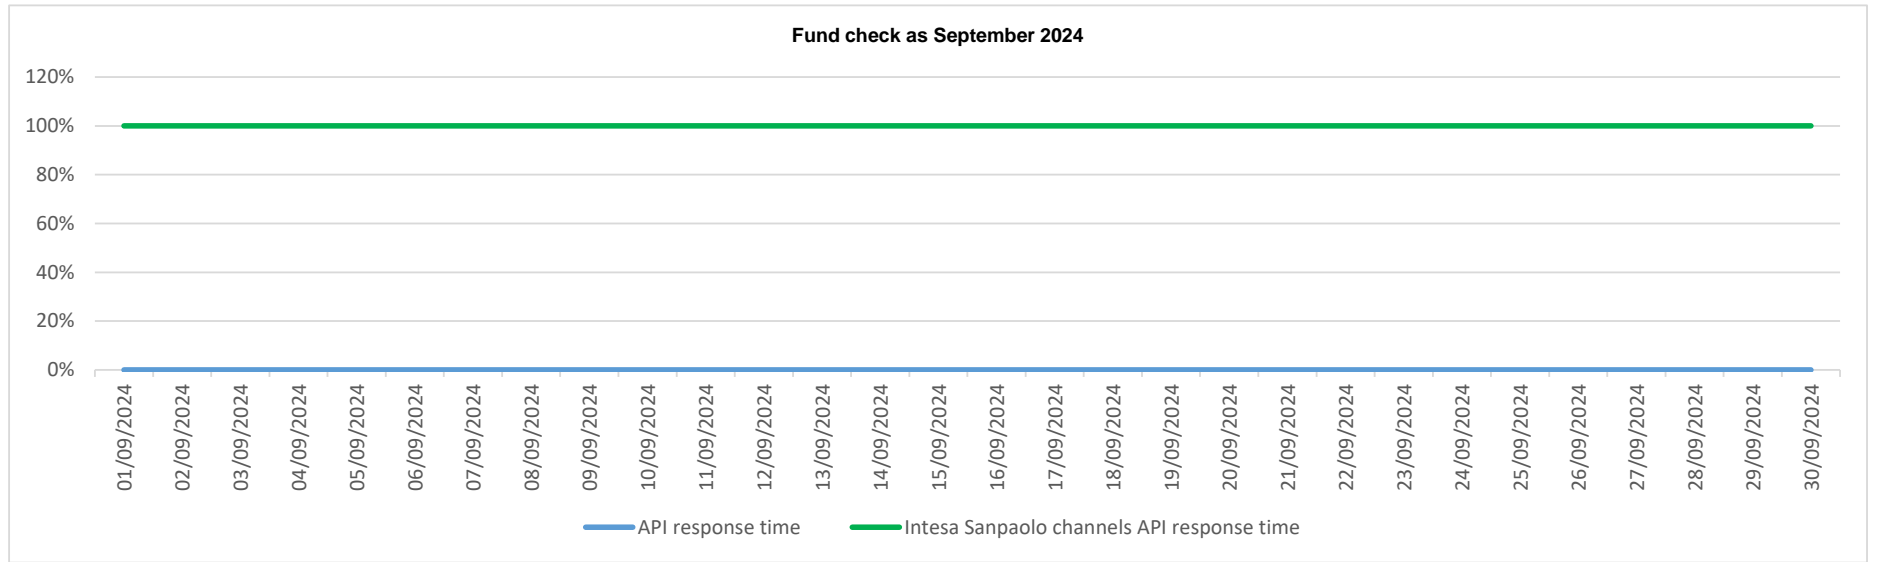

API response time vs Intesa Sanpaolo online channels