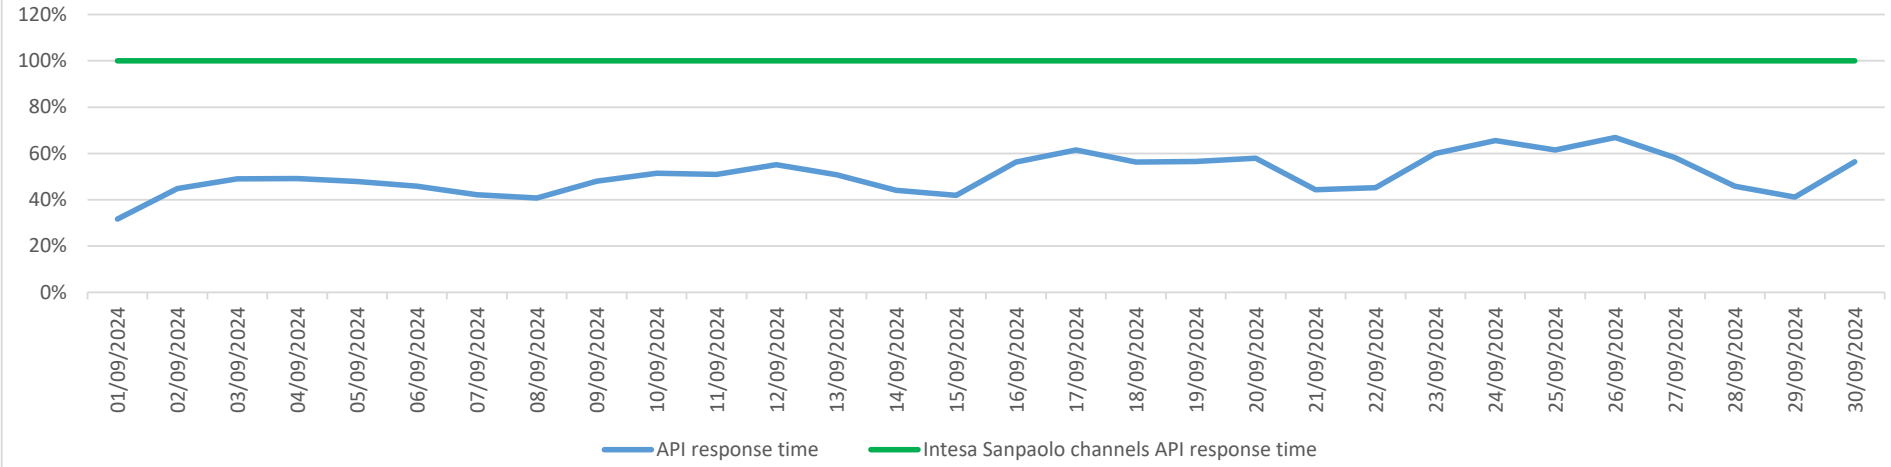

API response time vs Intesa Sanpaolo online channels

API response time vs Intesa Sanpaolo online channels

Account list as August 2024

API response time vs Intesa Sanpaolo online channels

Account list as September 2024