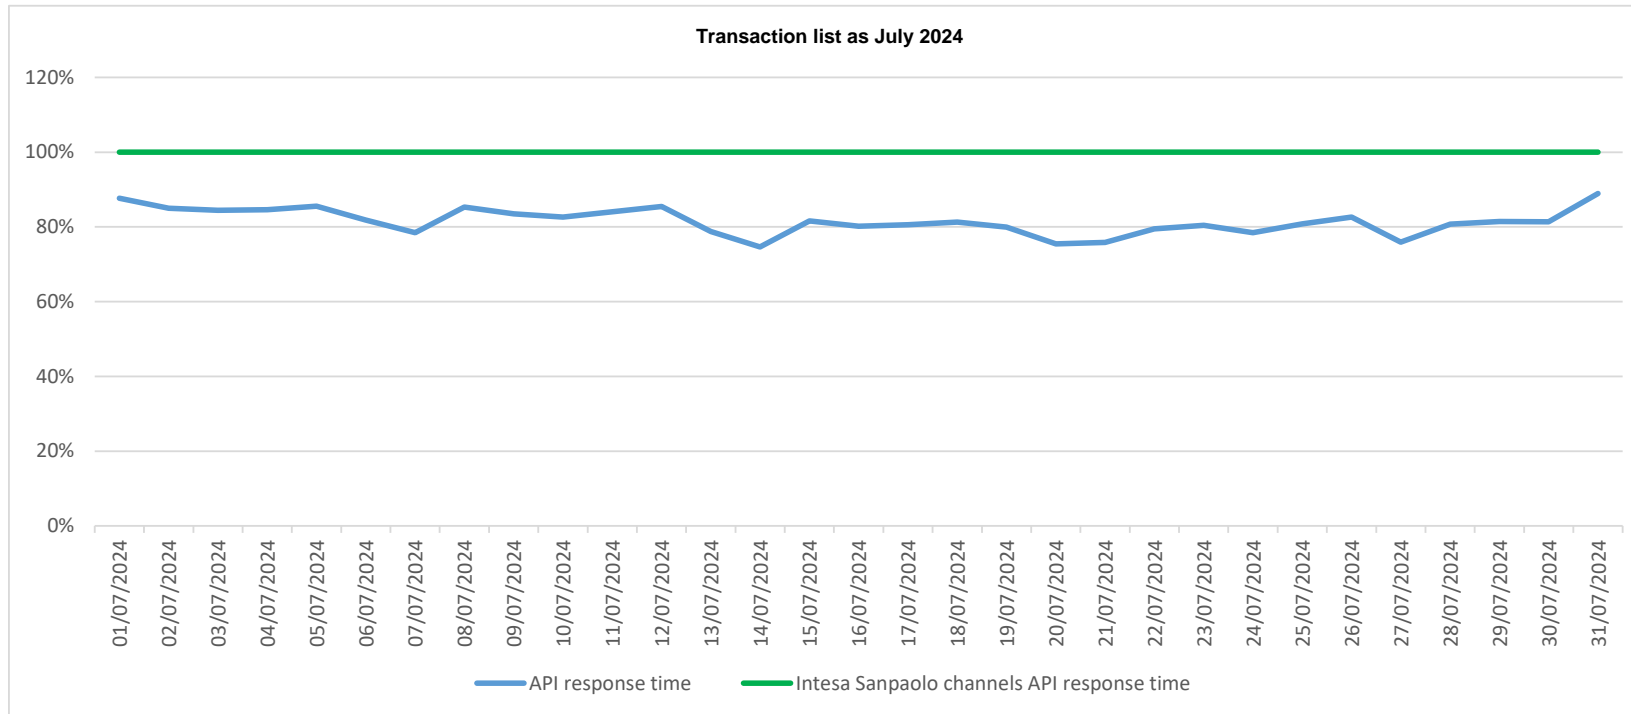

API response time vs Intesa Sanpaolo online channels

API response time vs Intesa Sanpaolo online channels

API response time vs Intesa Sanpaolo online channels

API response time vs Intesa Sanpaolo online channels