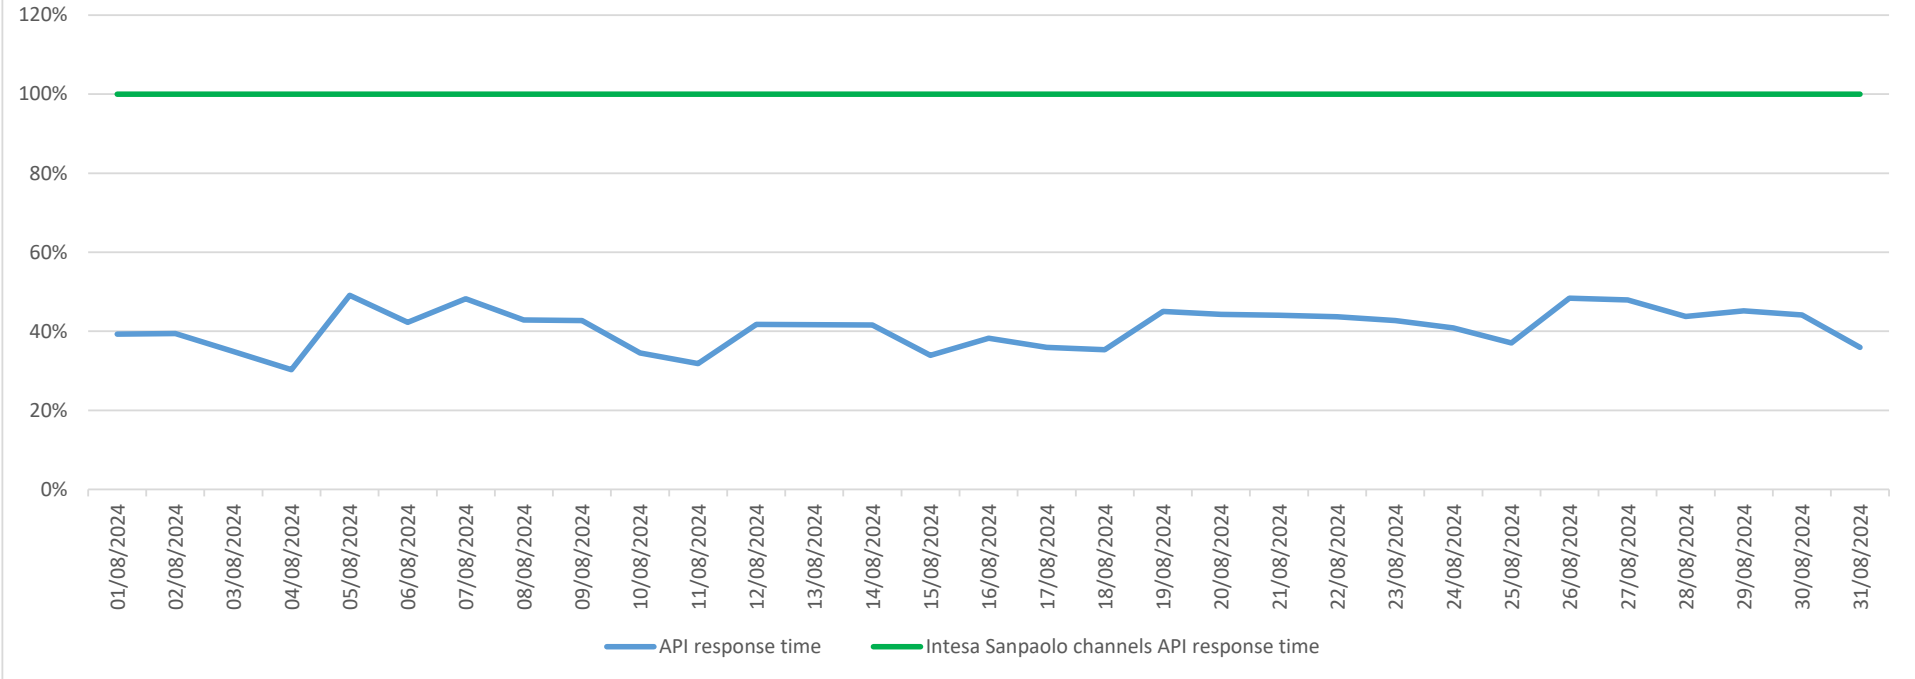

API response time vs Intesa Sanpaolo online channels

API response time vs Intesa Sanpaolo online channels

Account list as August 2024

API response time vs Intesa Sanpaolo online channels

Account list as September 2024