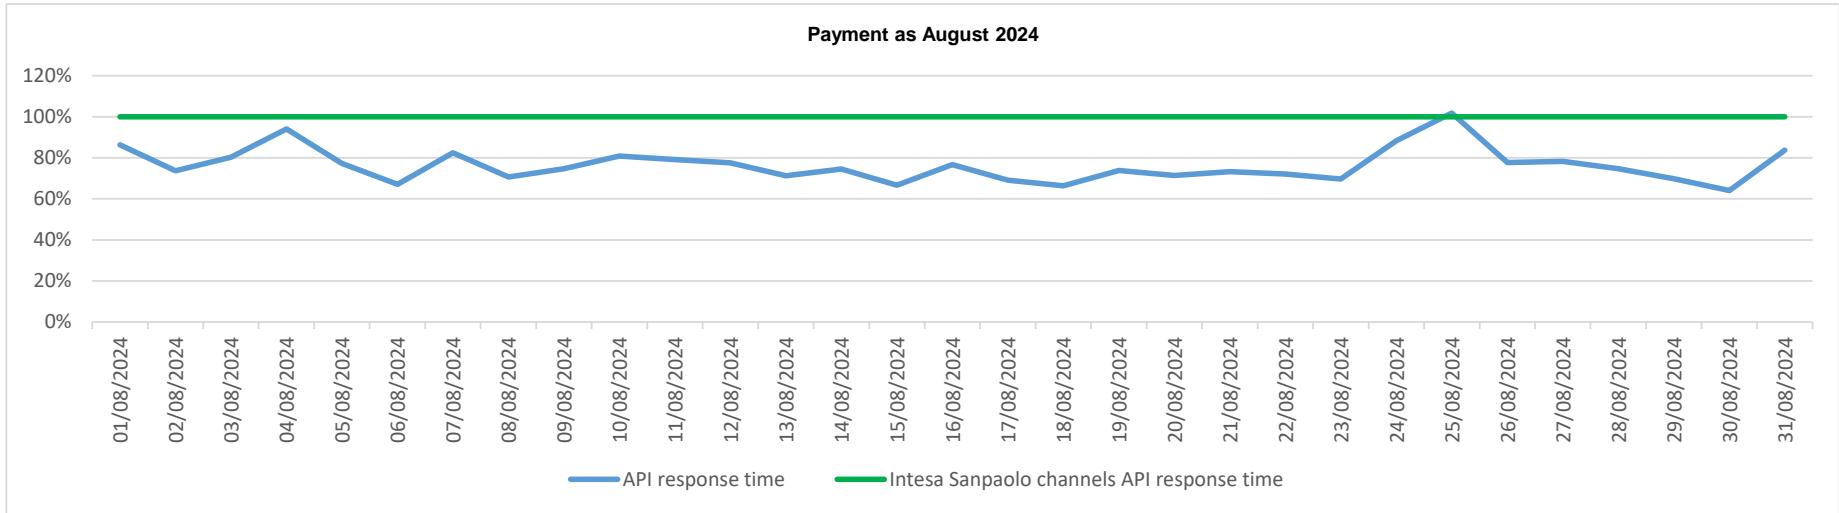

API response time vs Intesa Sanpaolo online channels