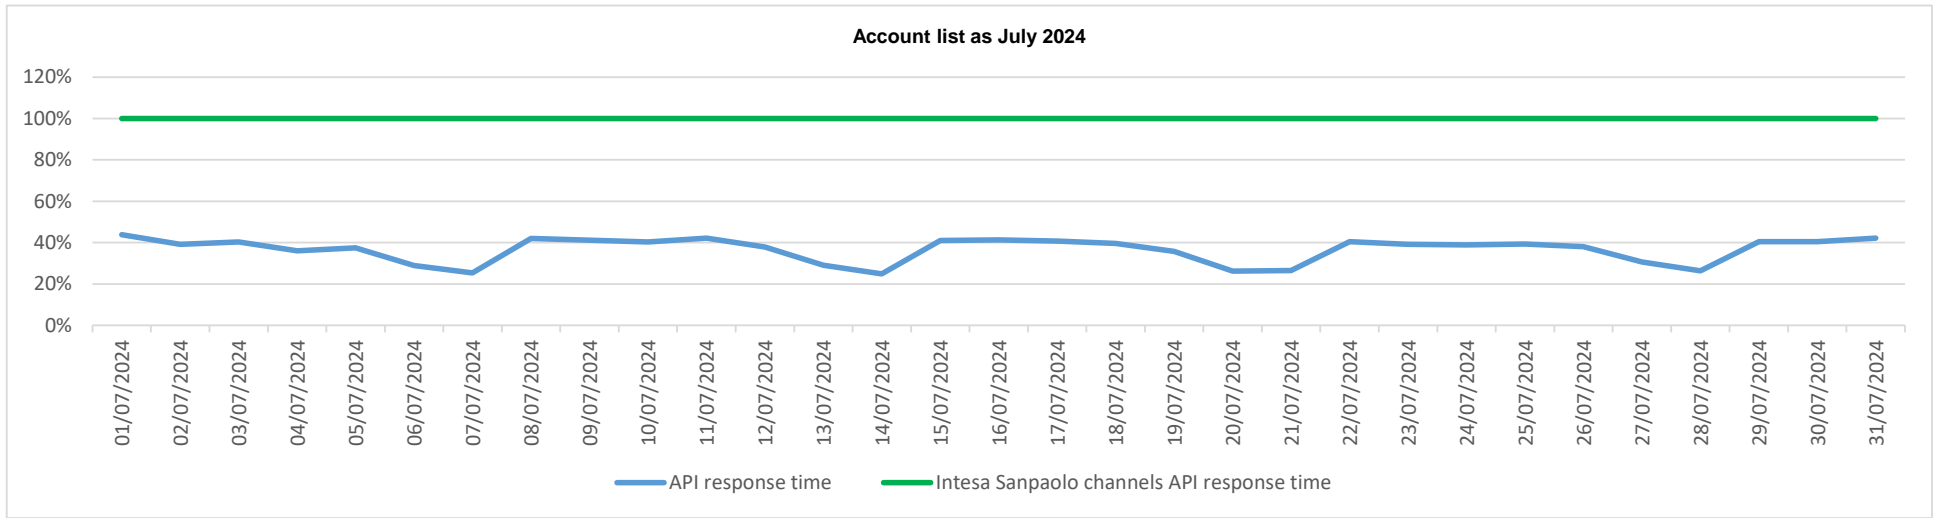

API response time vs Intesa Sanpaolo online channels

API response time vs Intesa Sanpaolo online channels

Account list as August 2024

API response time vs Intesa Sanpaolo online channels

Account list as September 2024