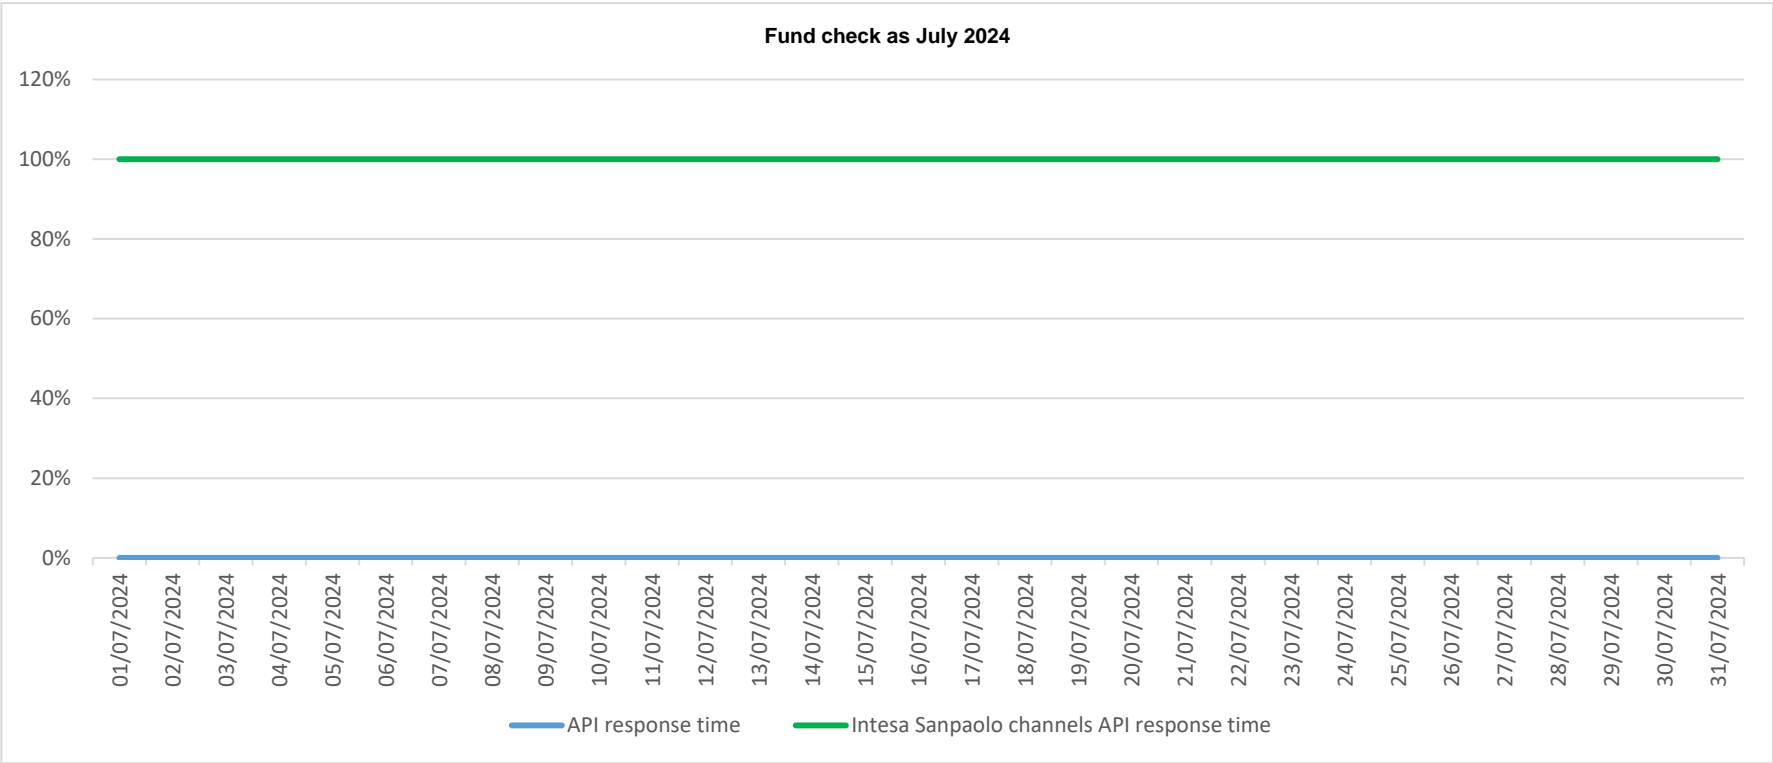

API response time vs Intesa Sanpaolo online channels