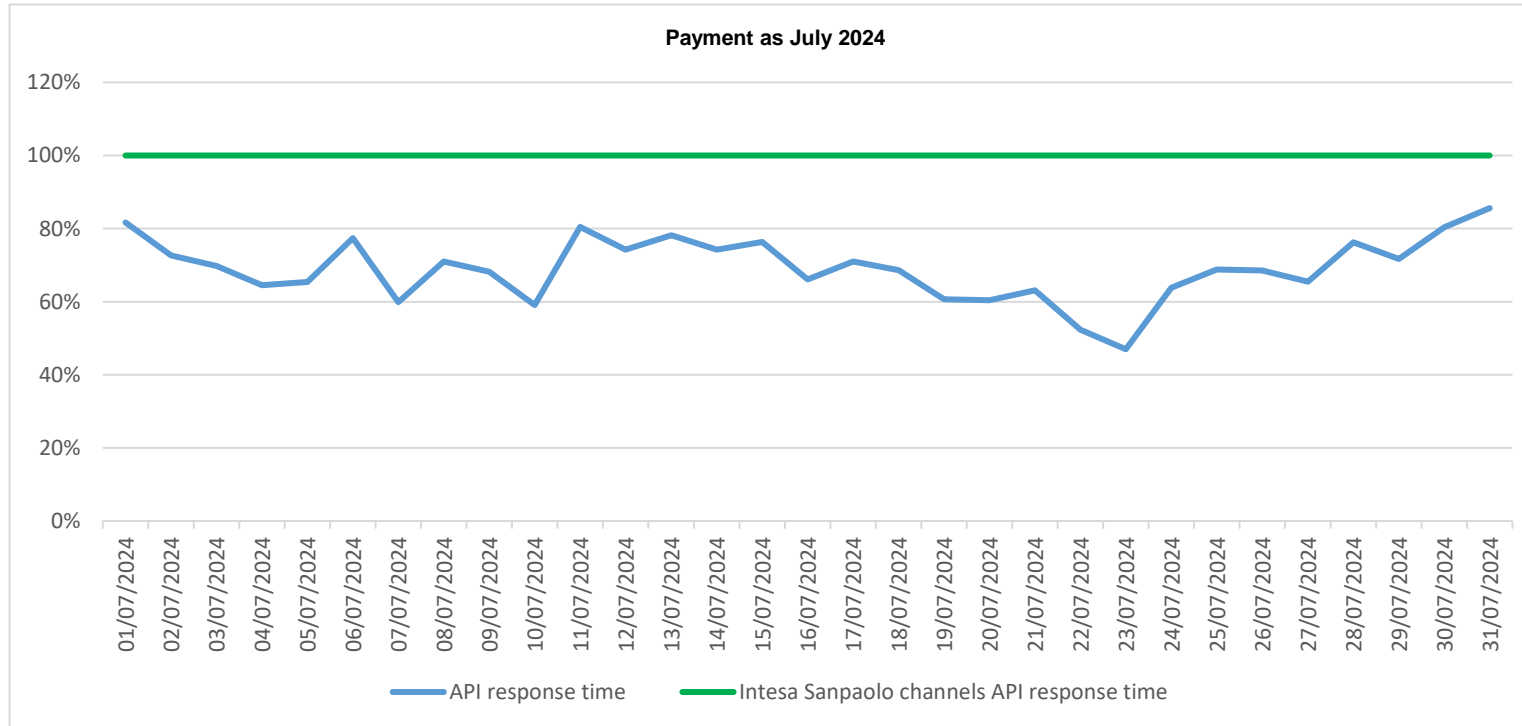

API response time vs Intesa Sanpaolo online channels