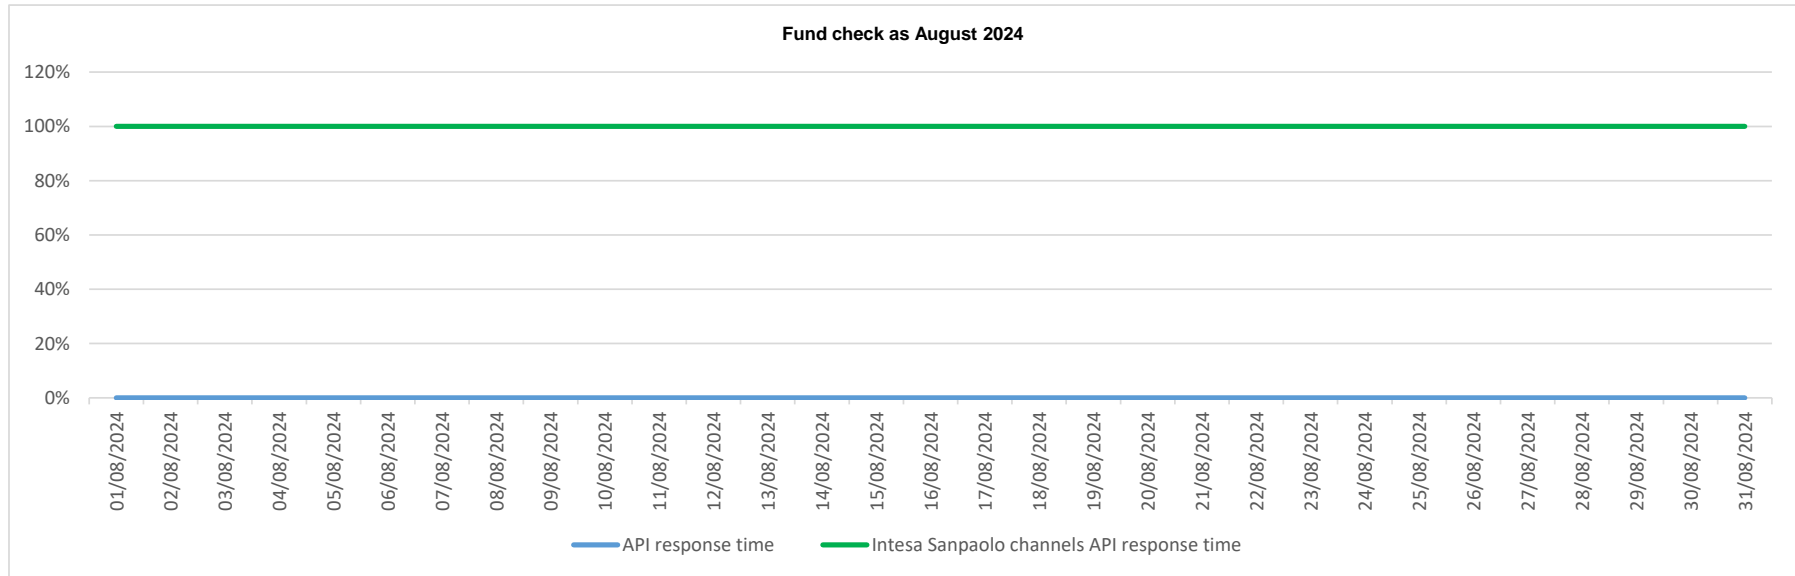

API response time vs Intesa Sanpaolo online channels

API response time vs Intesa Sanpaolo online channels

API response time vs Intesa Sanpaolo online channels

API response time vs Intesa Sanpaolo online channels