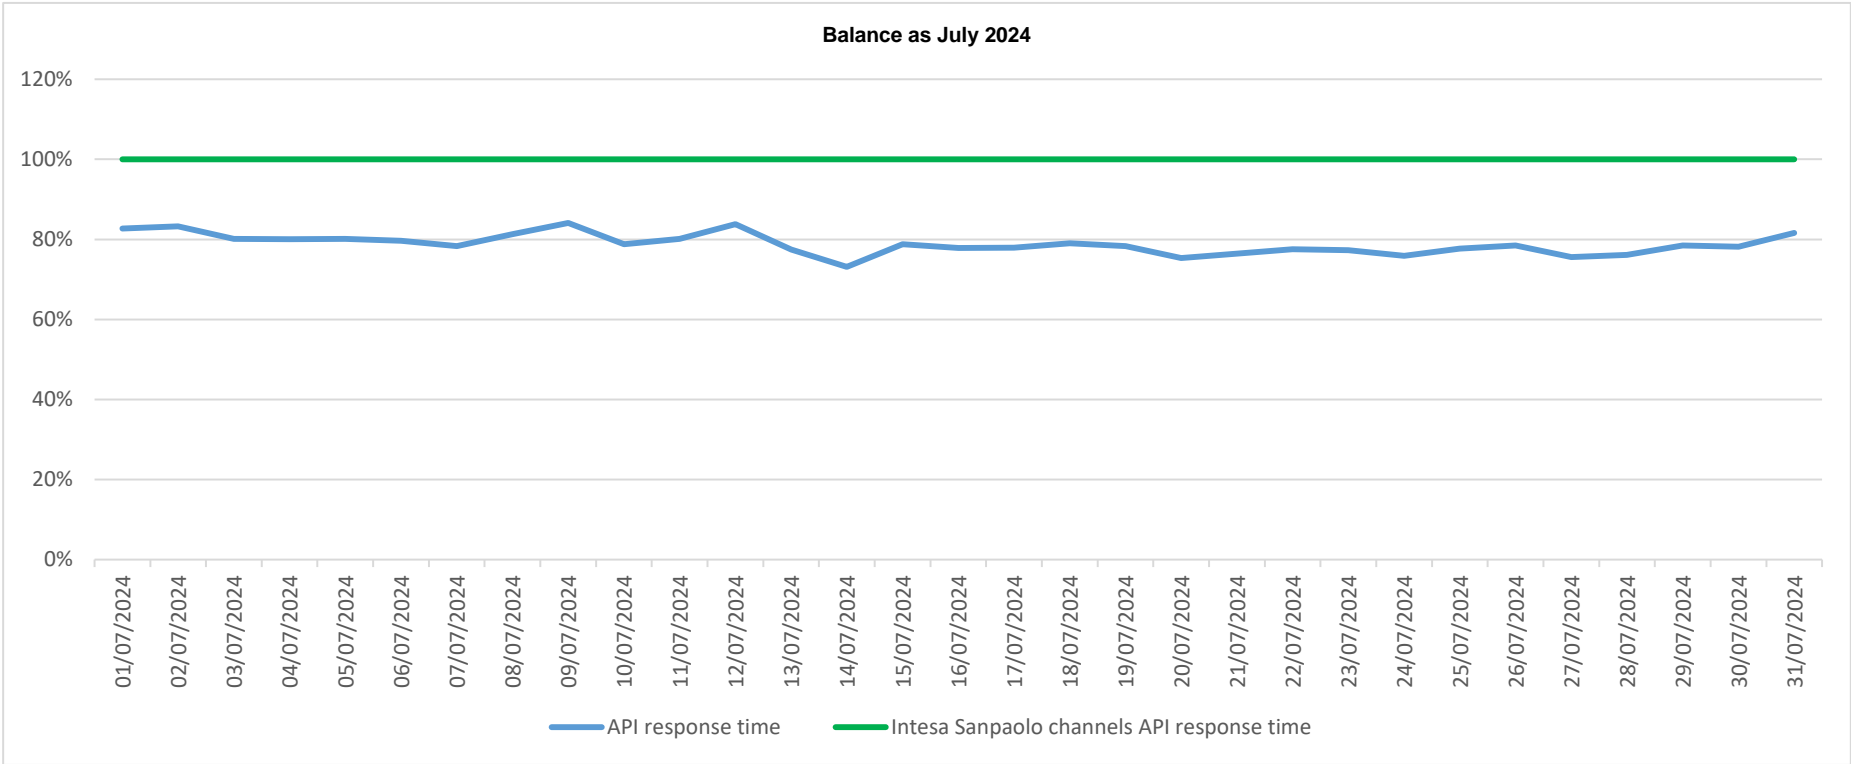

API response time vs Intesa Sanpaolo online channels