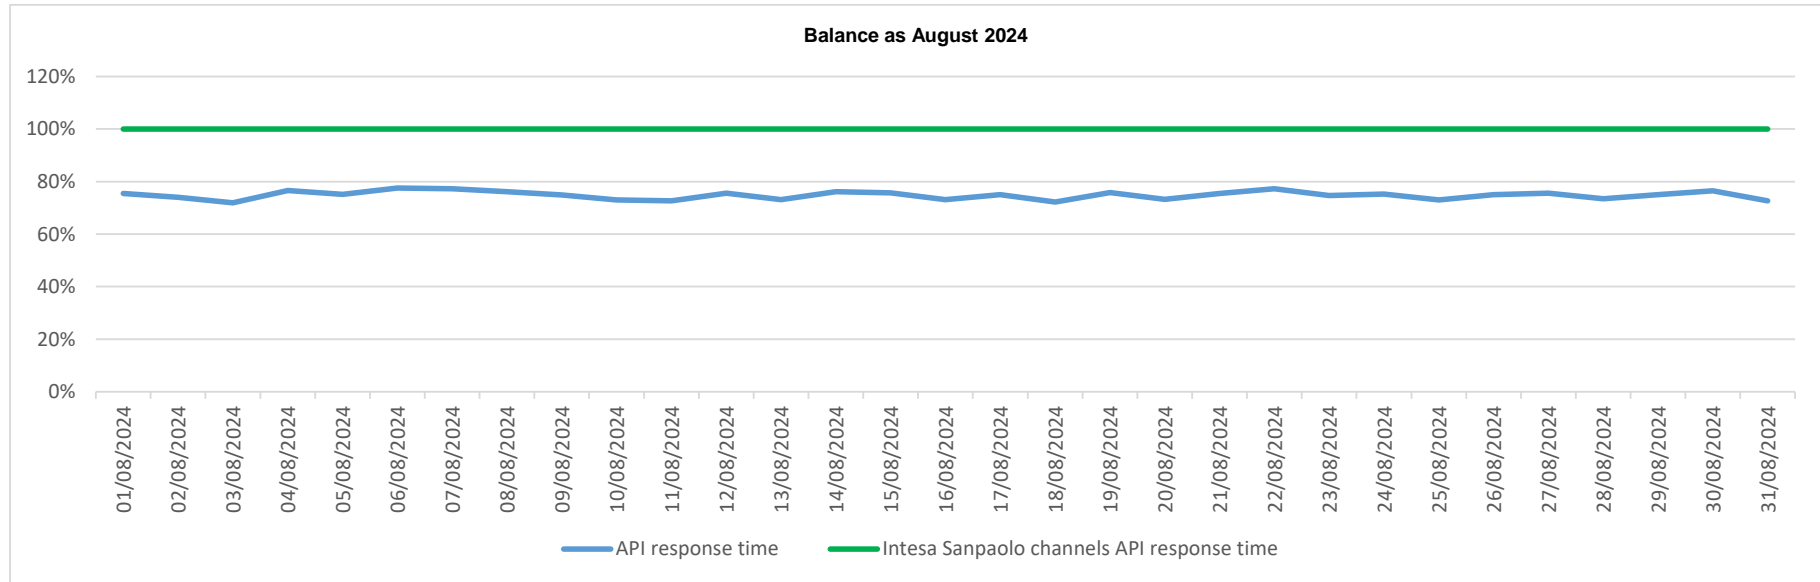

API response time vs Intesa Sanpaolo online channels