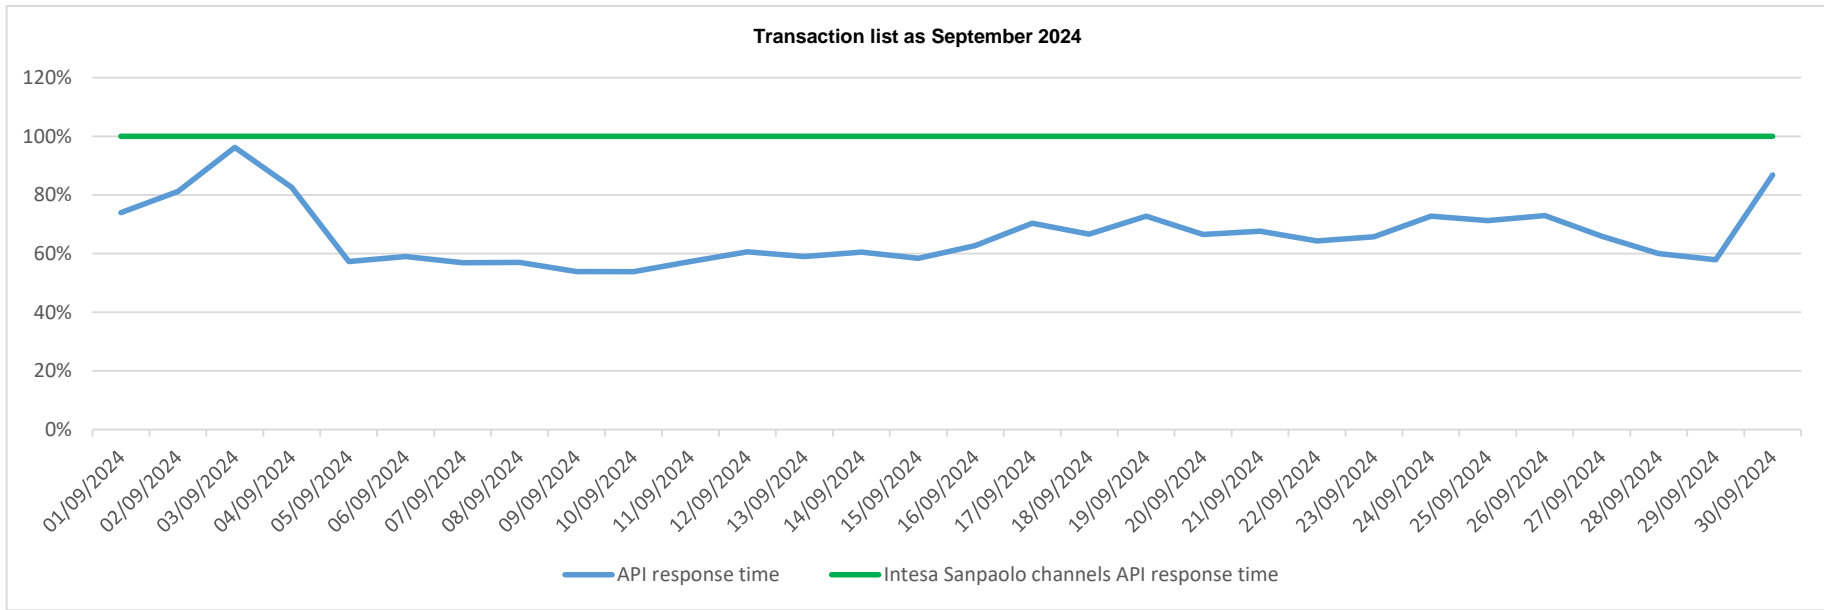

API response time vs Intesa Sanpaolo online channels