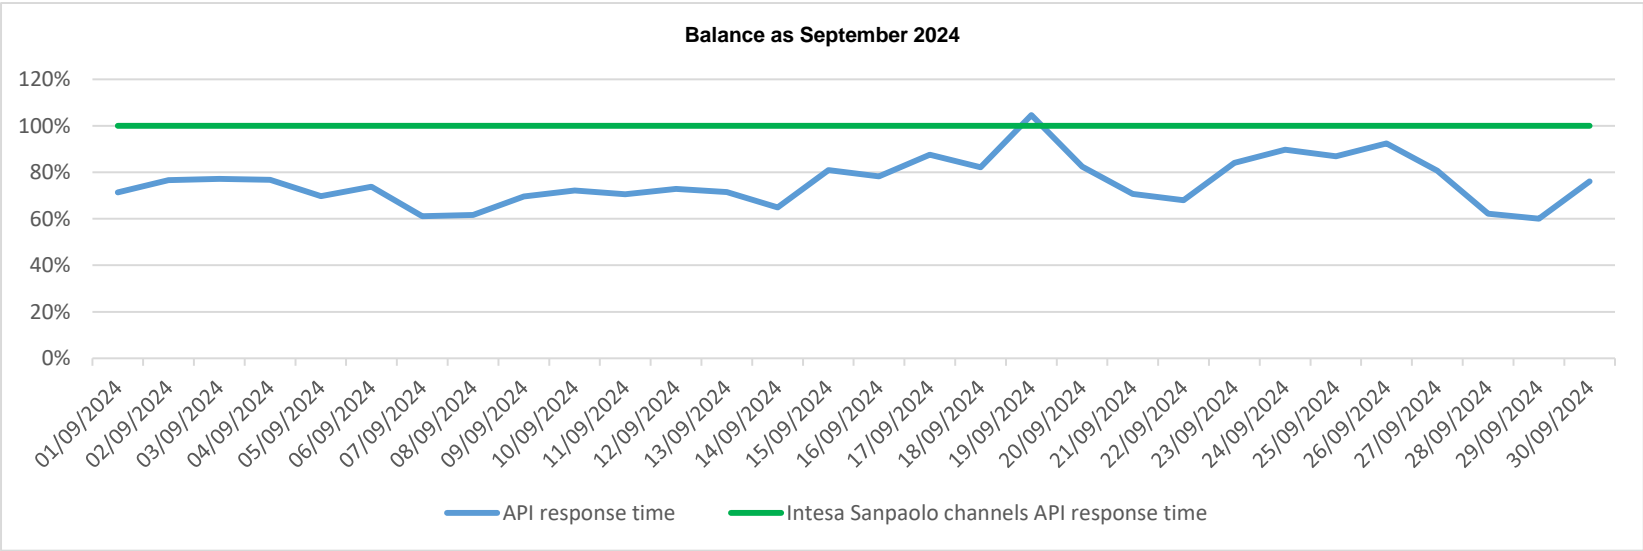

API response time vs Intesa Sanpaolo online channels

API response time vs Intesa Sanpaolo online channels

Account list as August 2024

API response time vs Intesa Sanpaolo online channels

Account list as September 2024

API response time vs Intesa Sanpaolo online channels

API response time vs Intesa Sanpaolo online channels

API response time vs Intesa Sanpaolo online channels

API response time vs Intesa Sanpaolo online channels