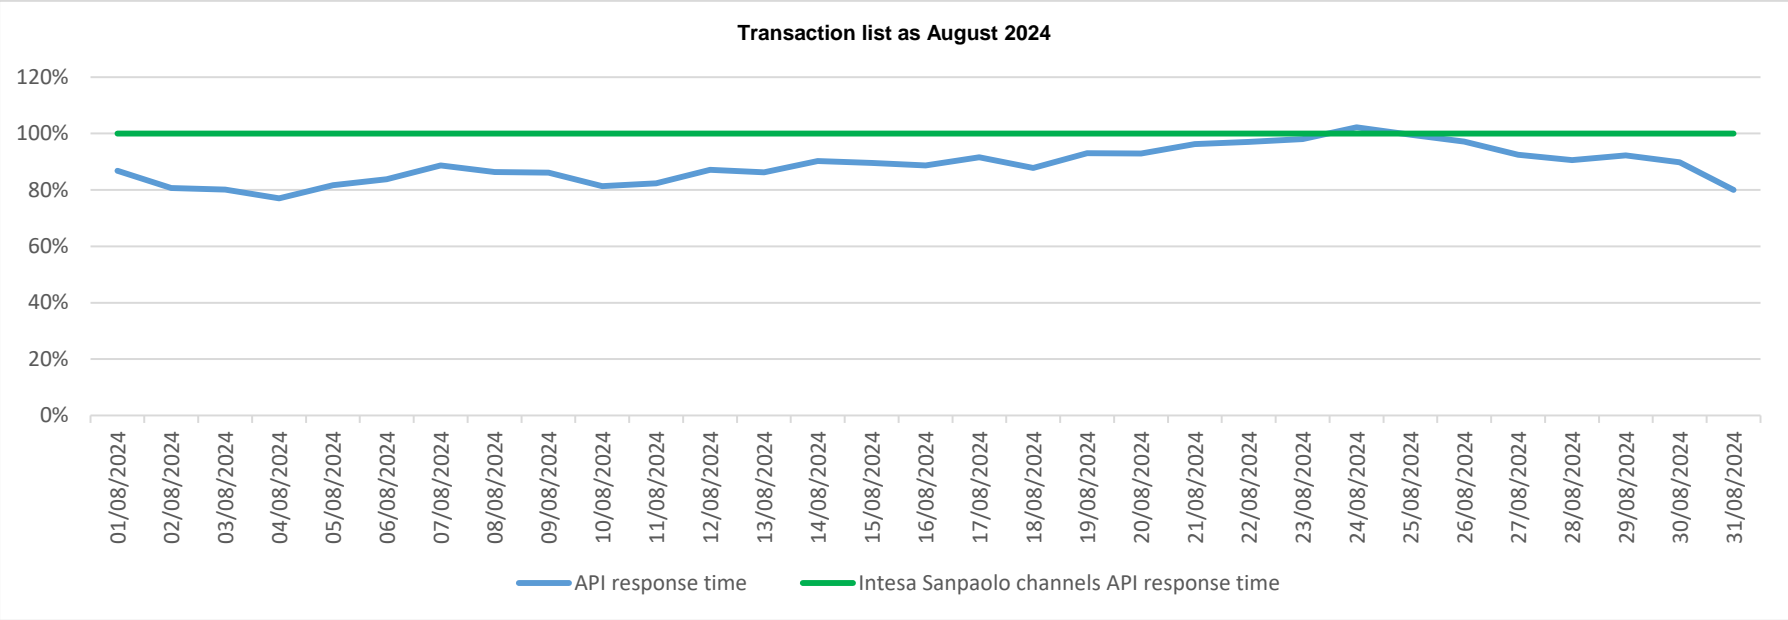

API response time vs Intesa Sanpaolo online channels