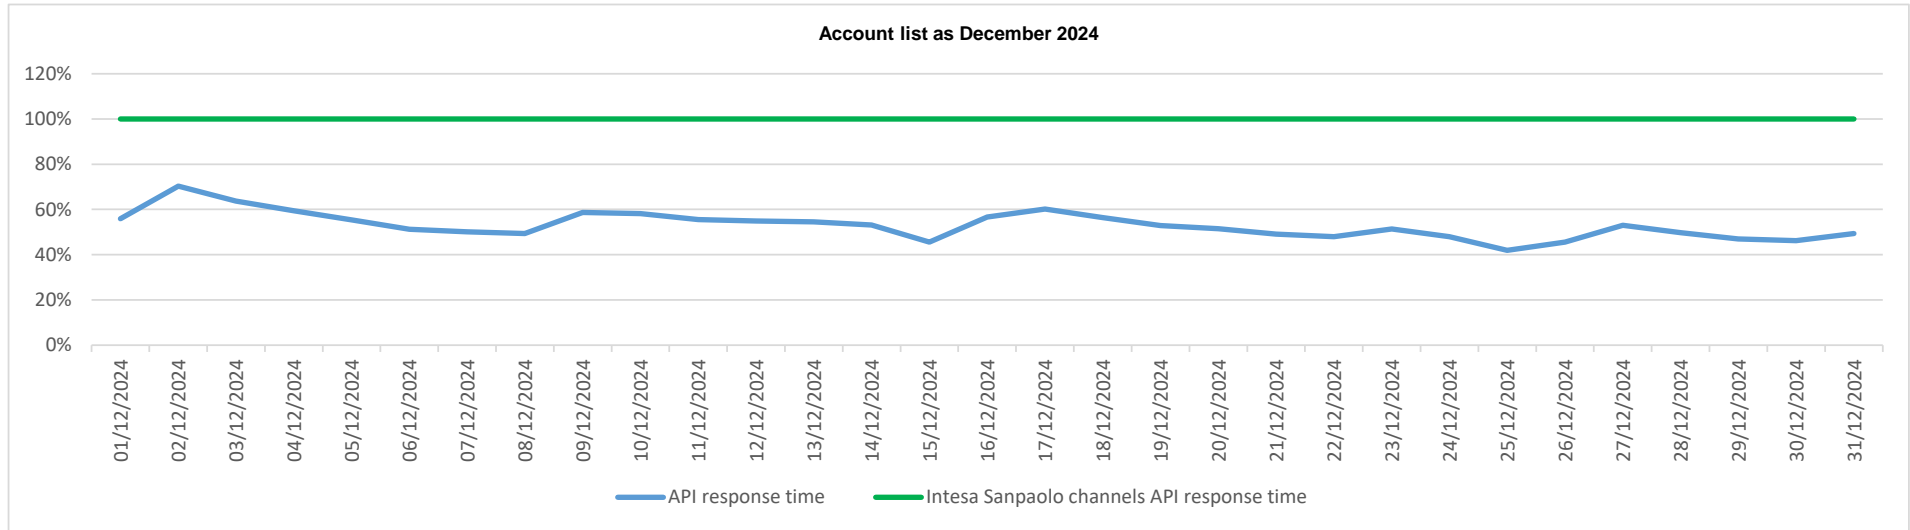

API response time vs Intesa Sanpaolo online channels

Account list as October 2024

API response time vs Intesa Sanpaolo online channels

Account list as November 2024

API response time vs Intesa Sanpaolo online channels

Account list as December 2024

API response time vs Intesa Sanpaolo online channels

API response time vs Intesa Sanpaolo online channels

API response time vs Intesa Sanpaolo online channels

API response time vs Intesa Sanpaolo online channels