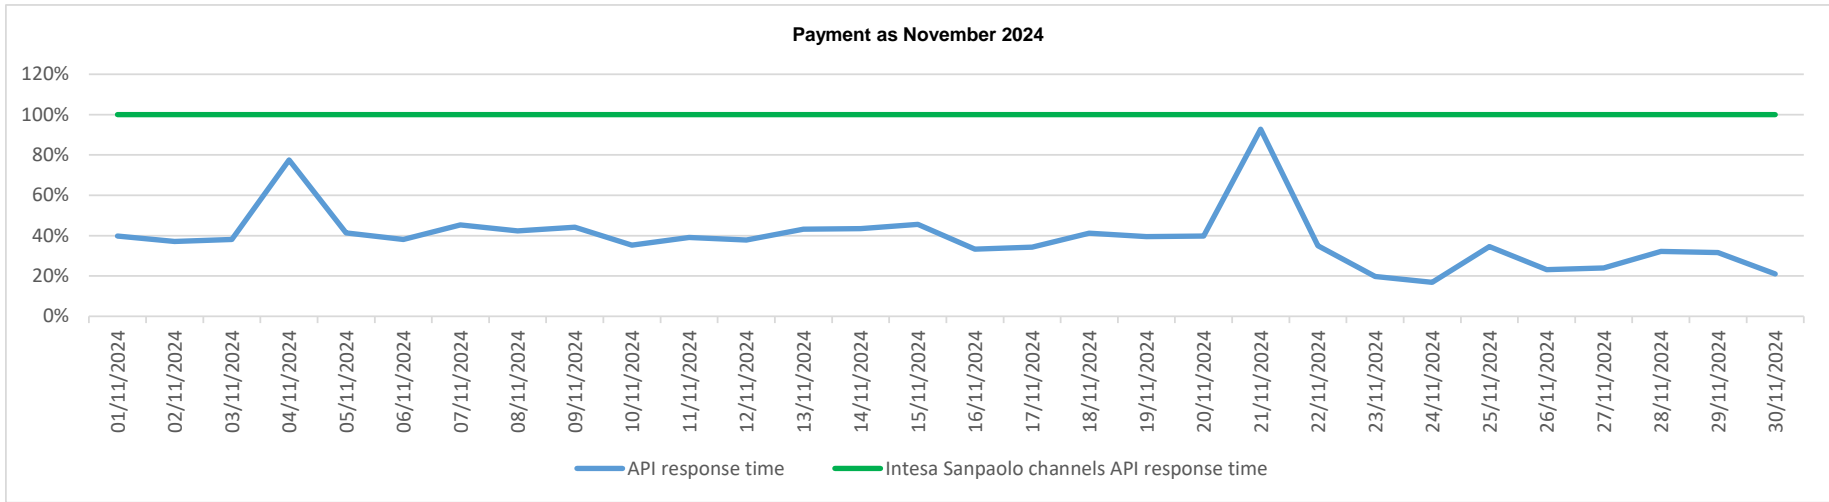

API response time vs Intesa Sanpaolo online channels