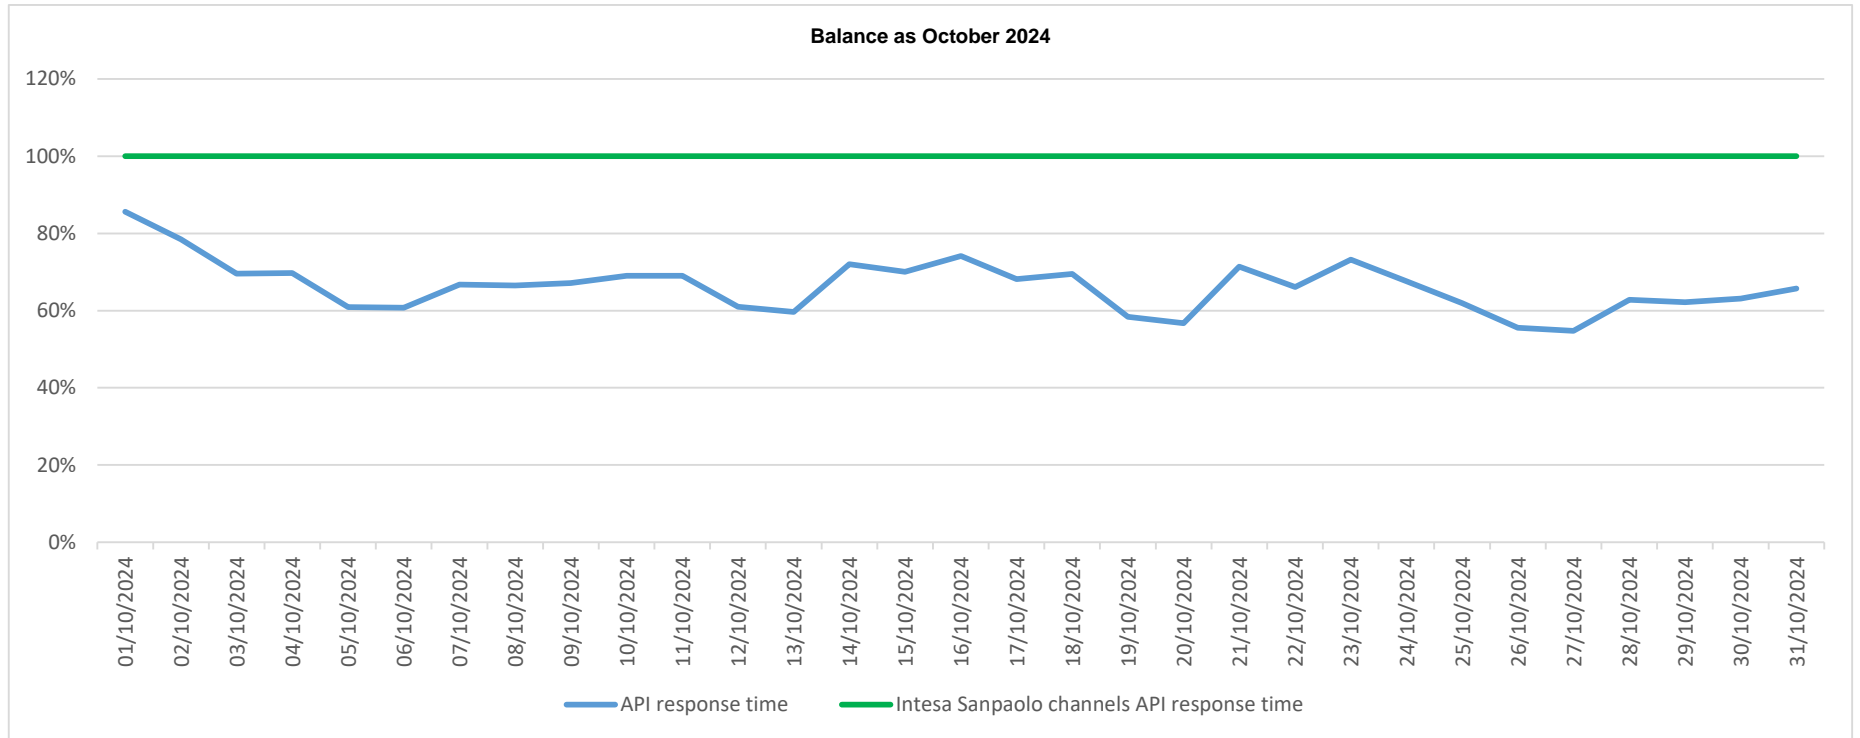

API response time vs Intesa Sanpaolo online channels