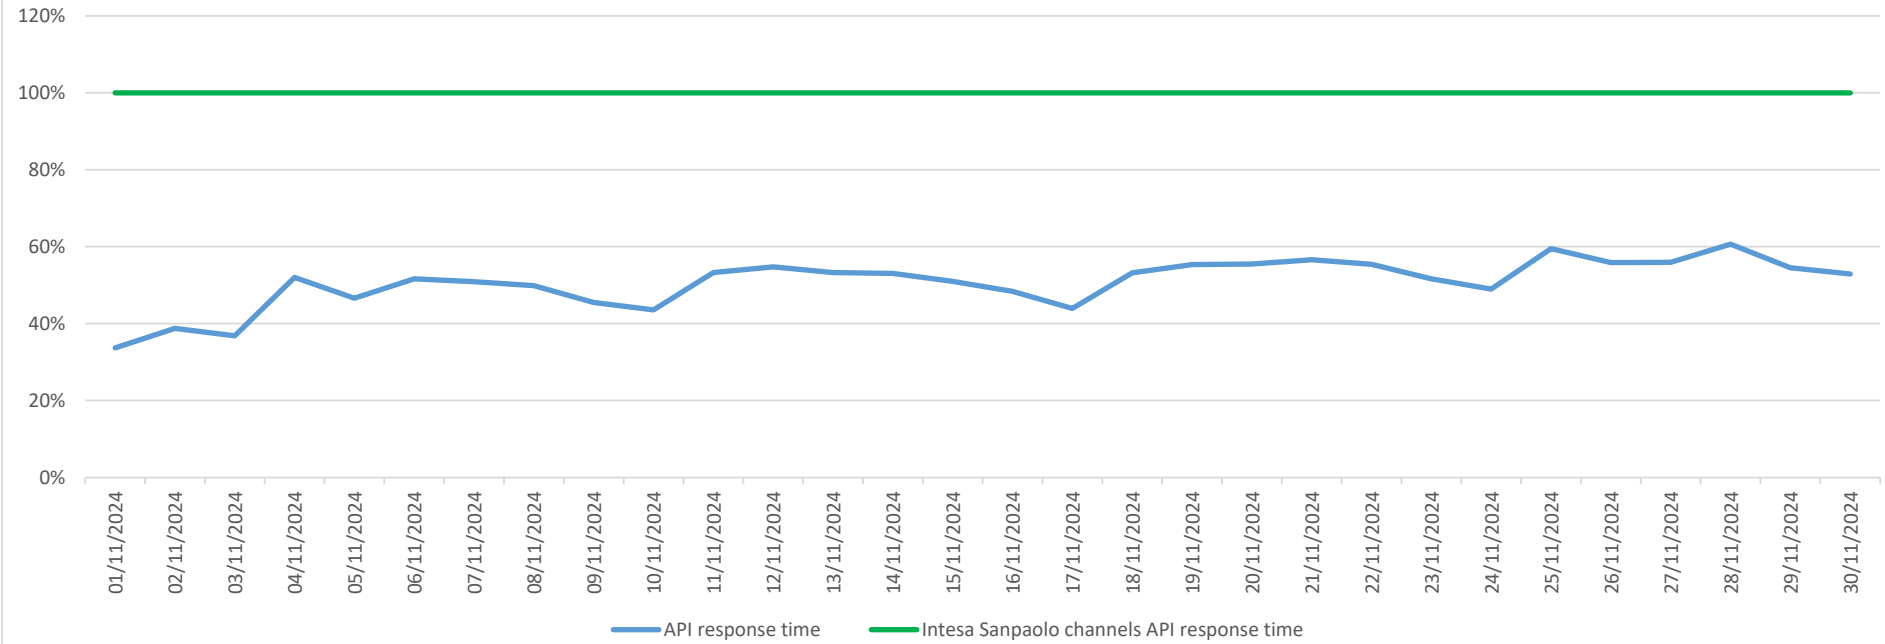

API response time vs Intesa Sanpaolo online channels

Account list as October 2024

API response time vs Intesa Sanpaolo online channels

Account list as November 2024

API response time vs Intesa Sanpaolo online channels

Account list as December 2024

API response time vs Intesa Sanpaolo online channels

API response time vs Intesa Sanpaolo online channels

API response time vs Intesa Sanpaolo online channels

API response time vs Intesa Sanpaolo online channels