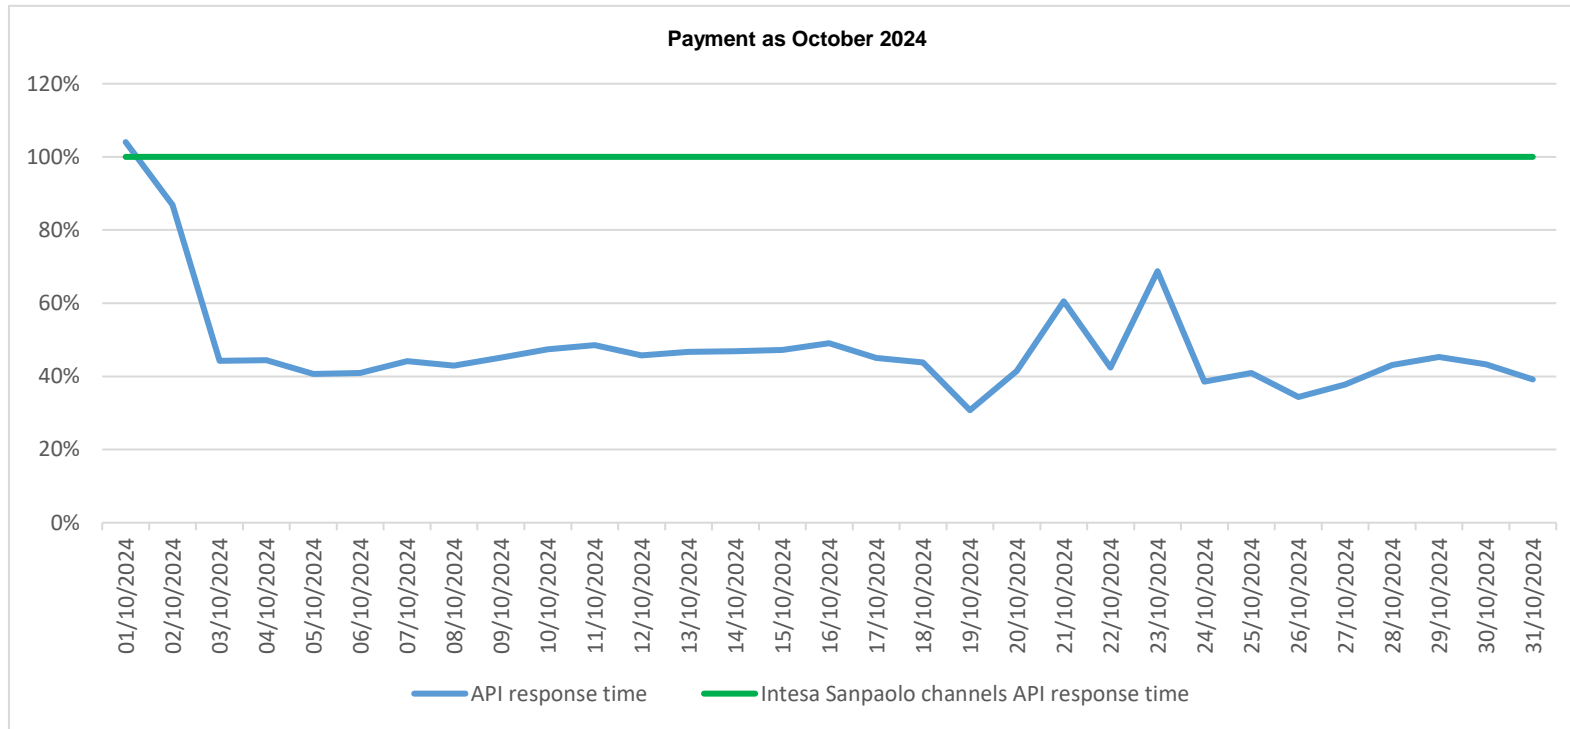

API response time vs Intesa Sanpaolo online channels