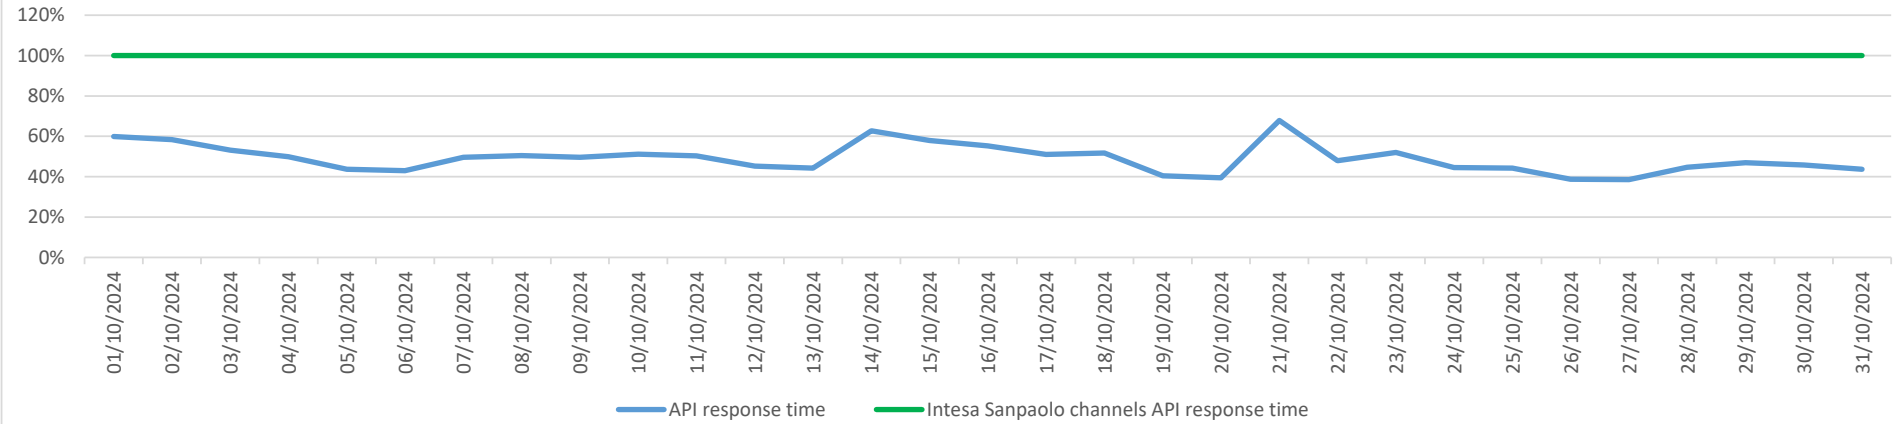

API response time vs Intesa Sanpaolo online channels

Account list as October 2024

API response time vs Intesa Sanpaolo online channels

Account list as November 2024

API response time vs Intesa Sanpaolo online channels

Account list as December 2024

API response time vs Intesa Sanpaolo online channels

API response time vs Intesa Sanpaolo online channels

API response time vs Intesa Sanpaolo online channels

API response time vs Intesa Sanpaolo online channels