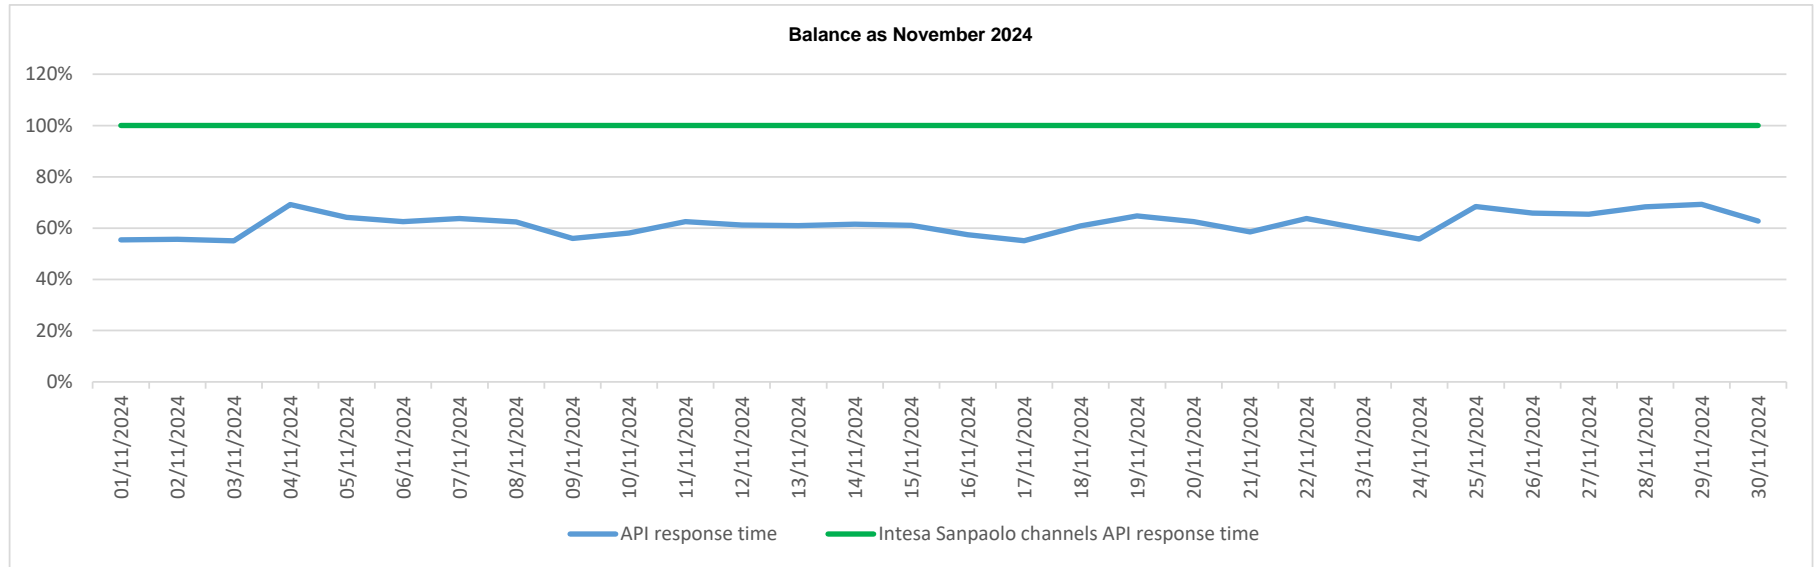

API response time vs Intesa Sanpaolo online channels

Account list as October 2024

API response time vs Intesa Sanpaolo online channels

Account list as November 2024

API response time vs Intesa Sanpaolo online channels

Account list as December 2024

API response time vs Intesa Sanpaolo online channels

API response time vs Intesa Sanpaolo online channels

API response time vs Intesa Sanpaolo online channels

API response time vs Intesa Sanpaolo online channels