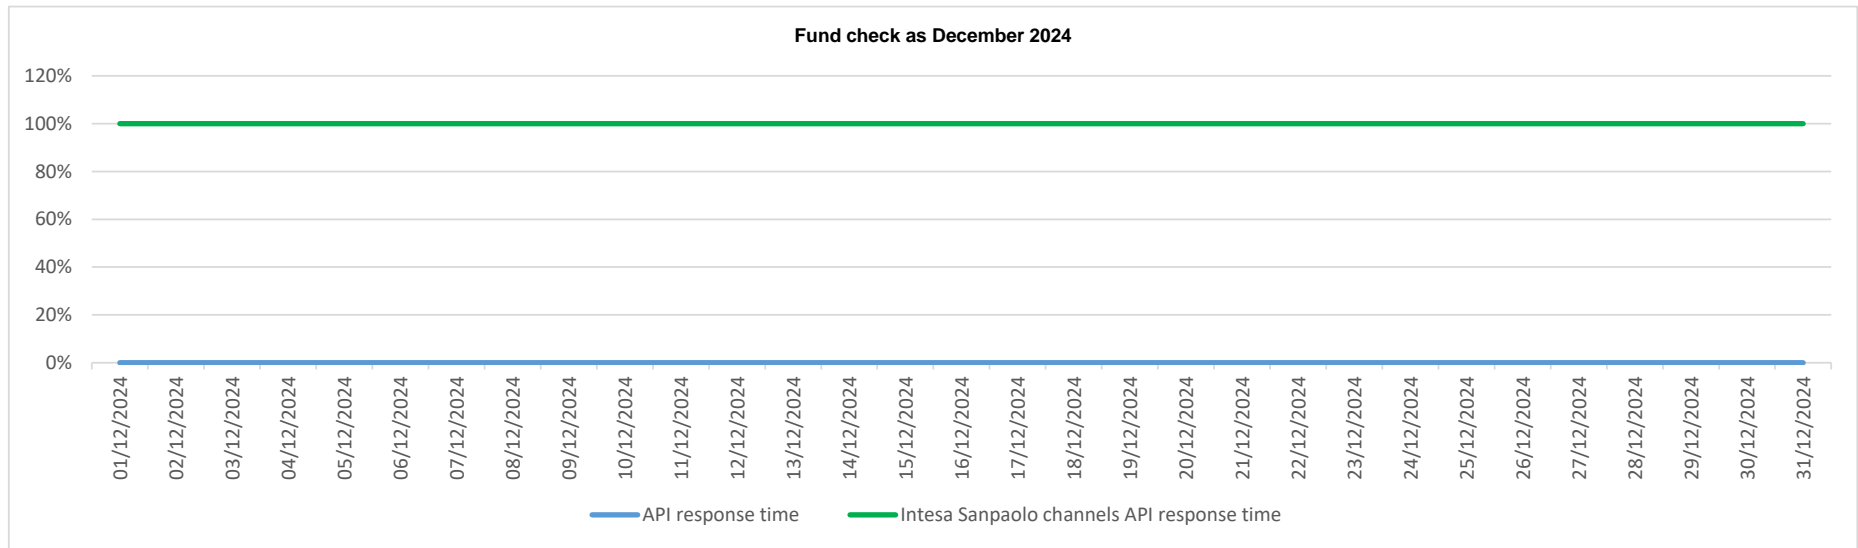

API response time vs Intesa Sanpaolo online channels