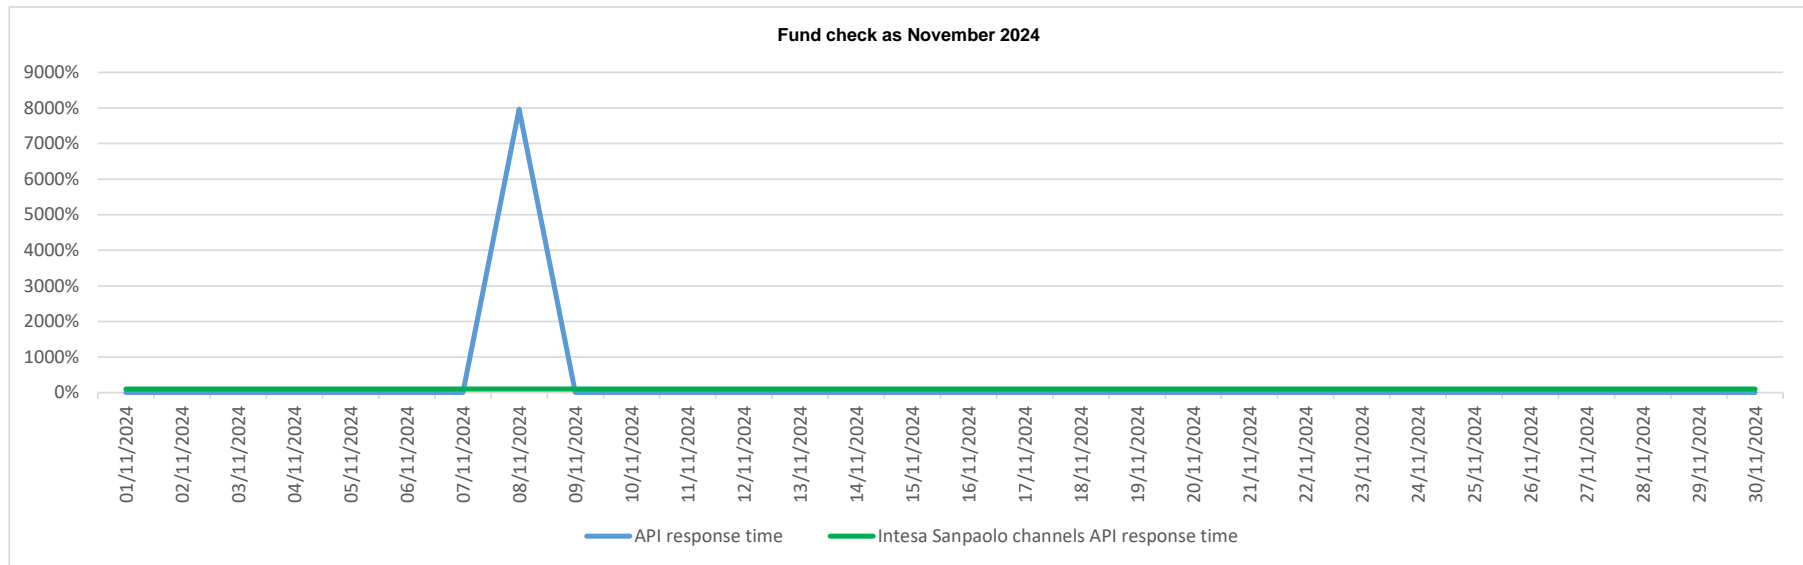

API response time vs Intesa Sanpaolo online channels

API response time vs Intesa Sanpaolo online channels

API response time vs Intesa Sanpaolo online channels

API response time vs Intesa Sanpaolo online channels