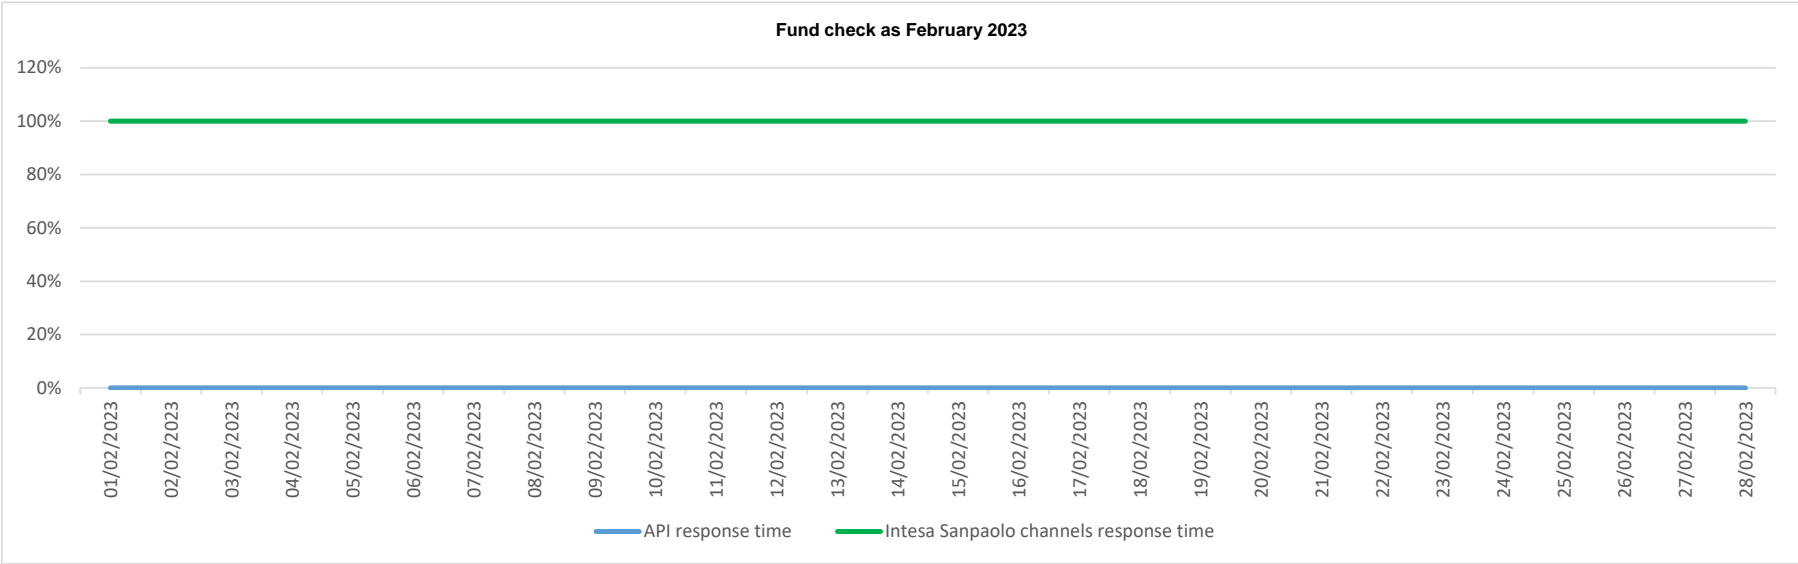

API response time vs Intesa Sanpaolo online channels