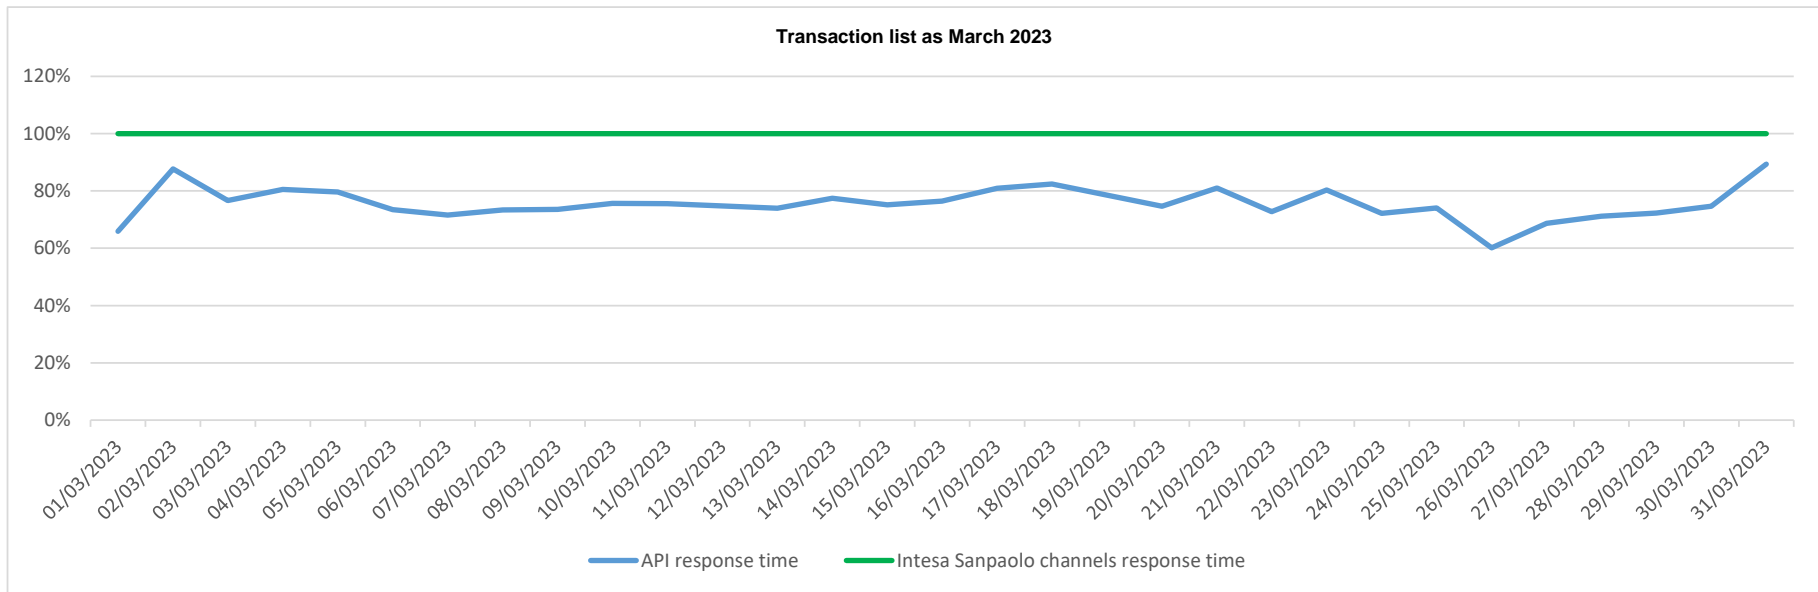

API response time vs Intesa Sanpaolo online channels