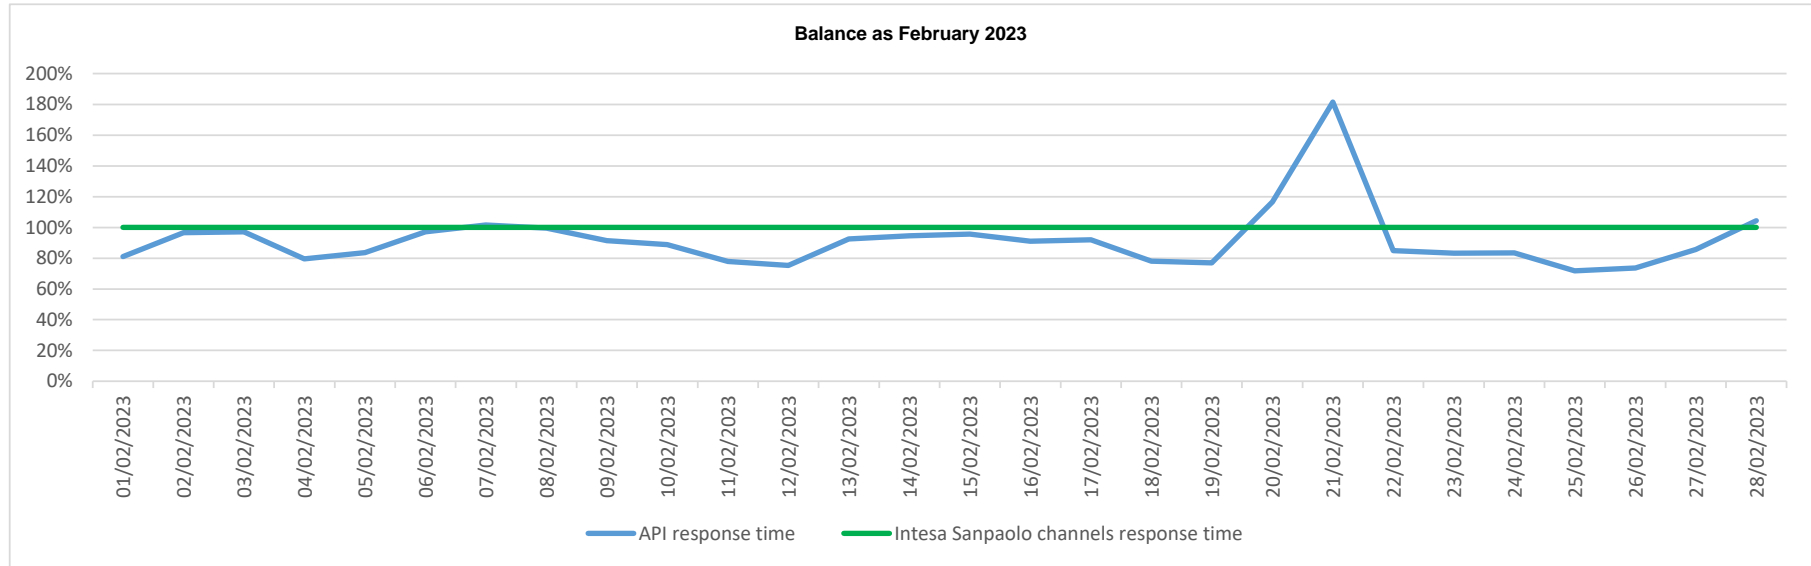

API response time vs Intesa Sanpaolo online channels

Account list as March 2023

API response time vs Intesa Sanpaolo online channels

API response time vs Intesa Sanpaolo online channels

API response time vs Intesa Sanpaolo online channels