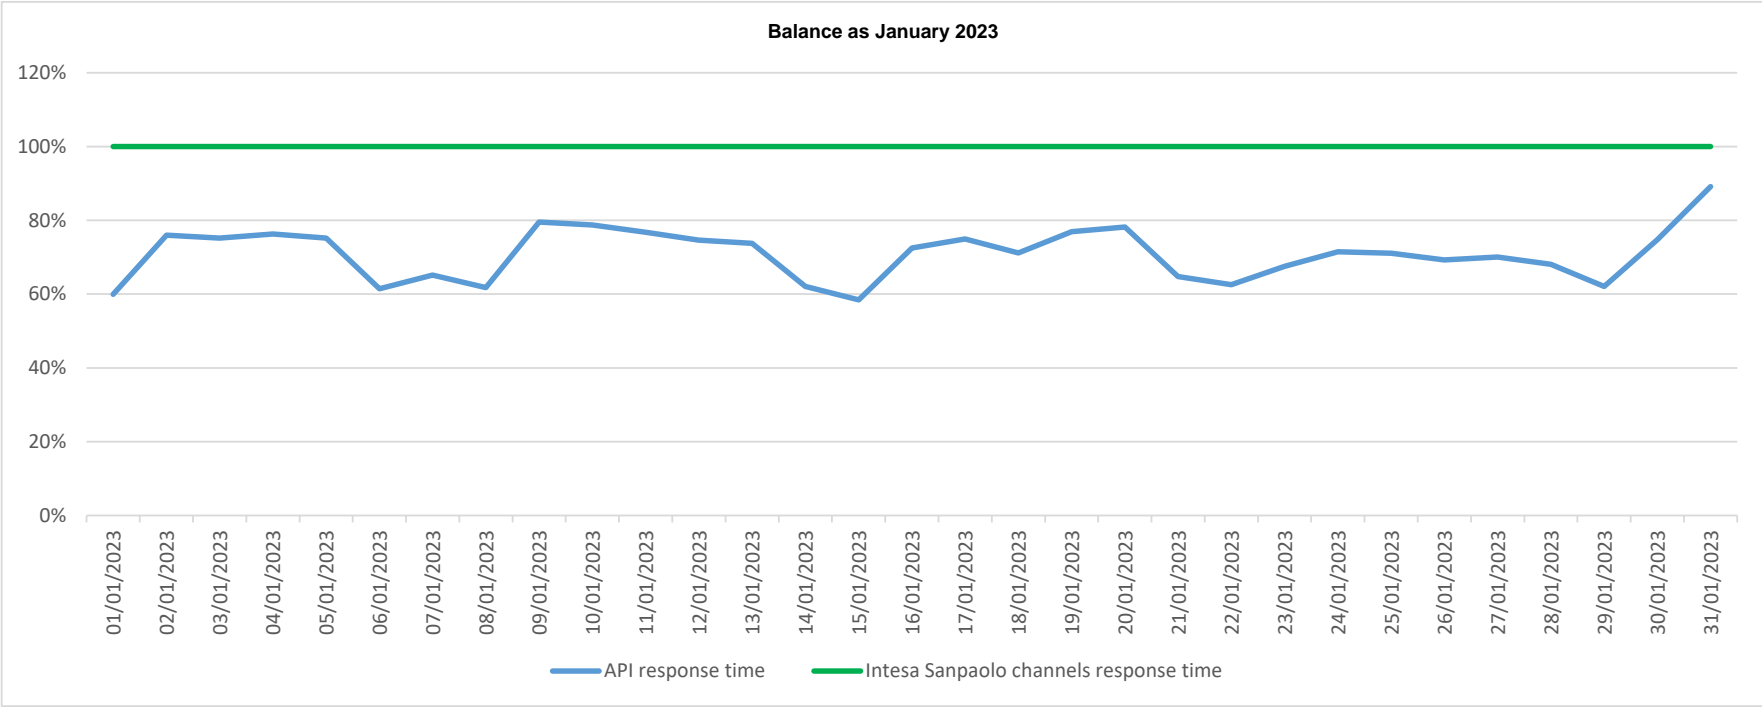

API response time vs Intesa Sanpaolo online channels