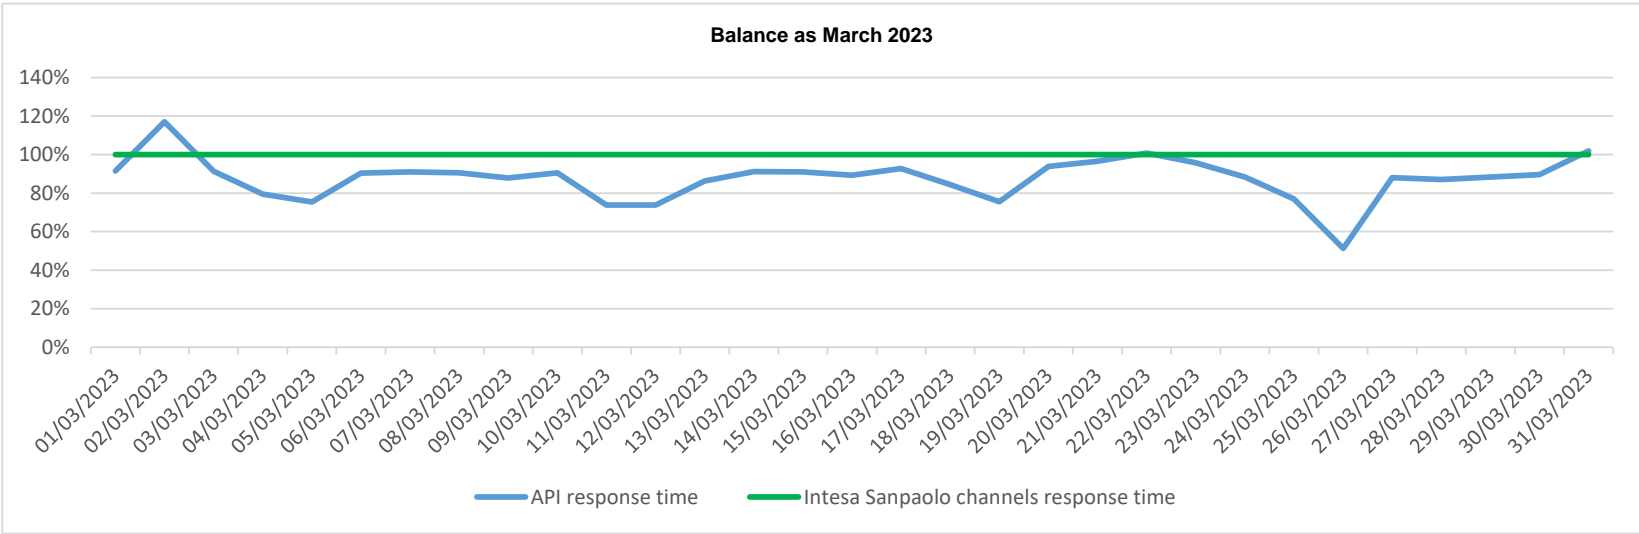

API response time vs Intesa Sanpaolo online channels

Account list as March 2023

API response time vs Intesa Sanpaolo online channels

API response time vs Intesa Sanpaolo online channels

API response time vs Intesa Sanpaolo online channels