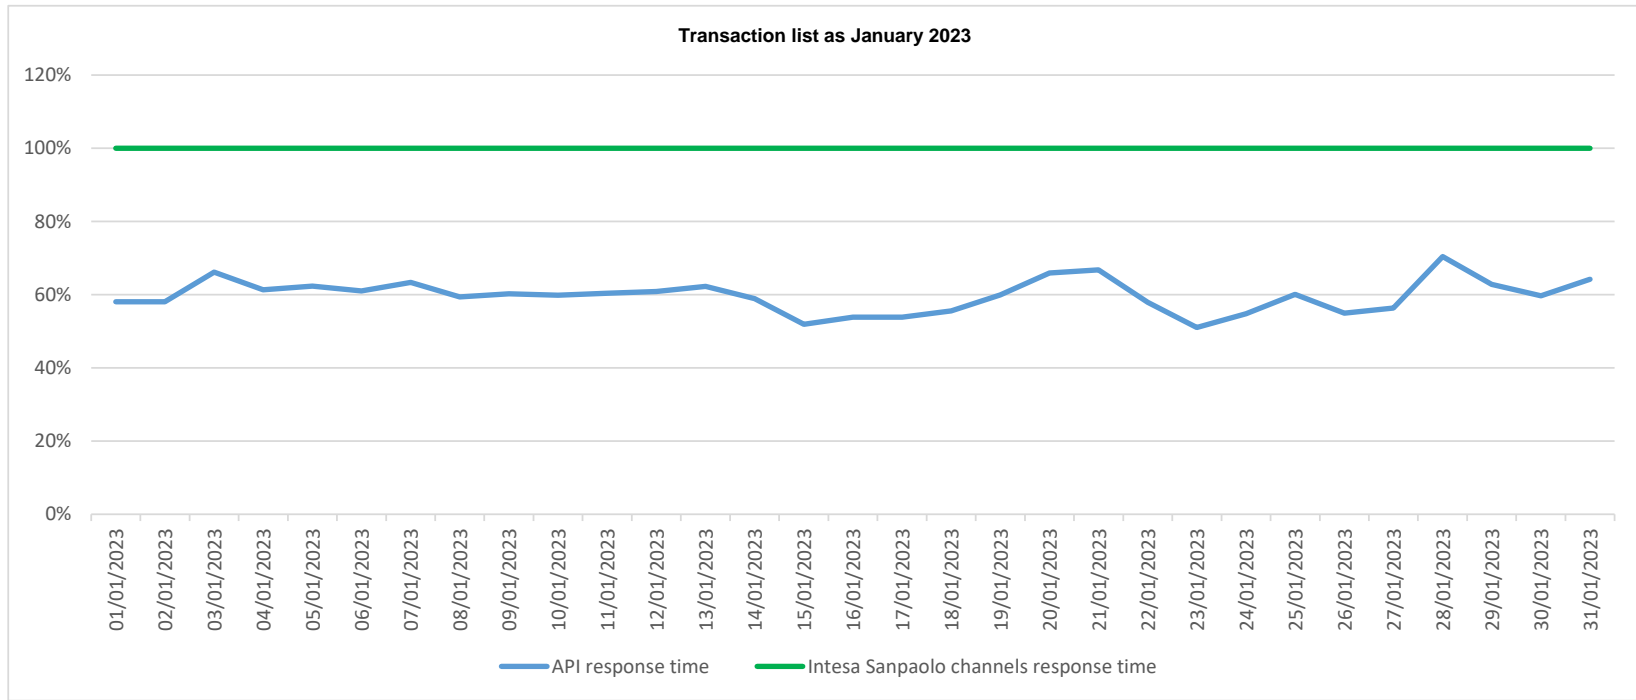

API response time vs Intesa Sanpaolo online channels