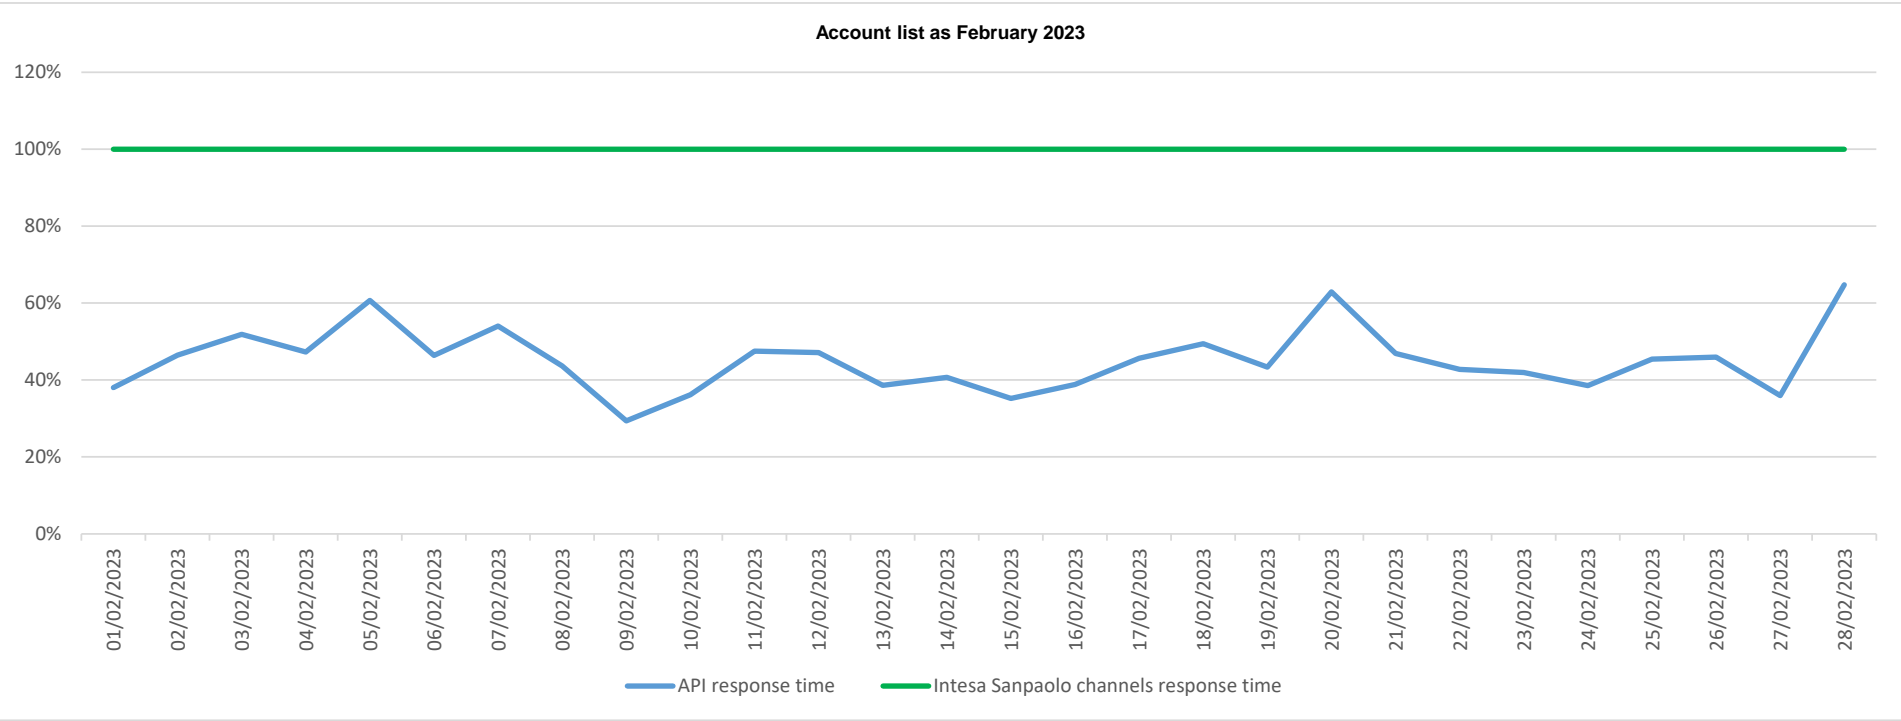

API response time vs Intesa Sanpaolo online channels

API response time vs Intesa Sanpaolo online channels

Account list as January 2023

API response time vs Intesa Sanpaolo online channels

Account list as February 2023