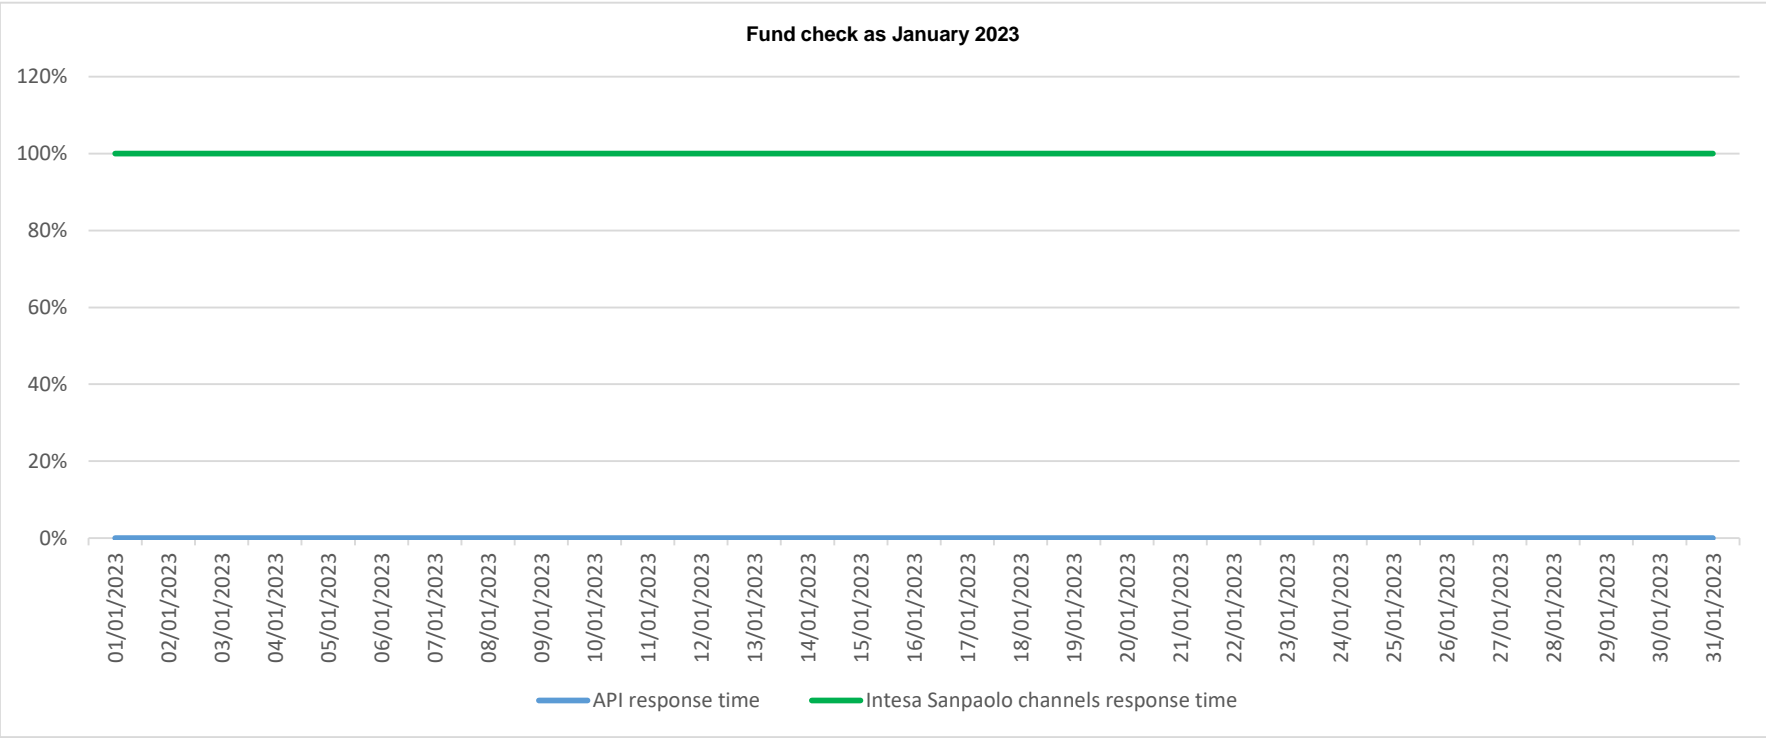

API response time vs Intesa Sanpaolo online channels

API response time vs Intesa Sanpaolo online channels

API response time vs Intesa Sanpaolo online channels

API response time vs Intesa Sanpaolo online channels