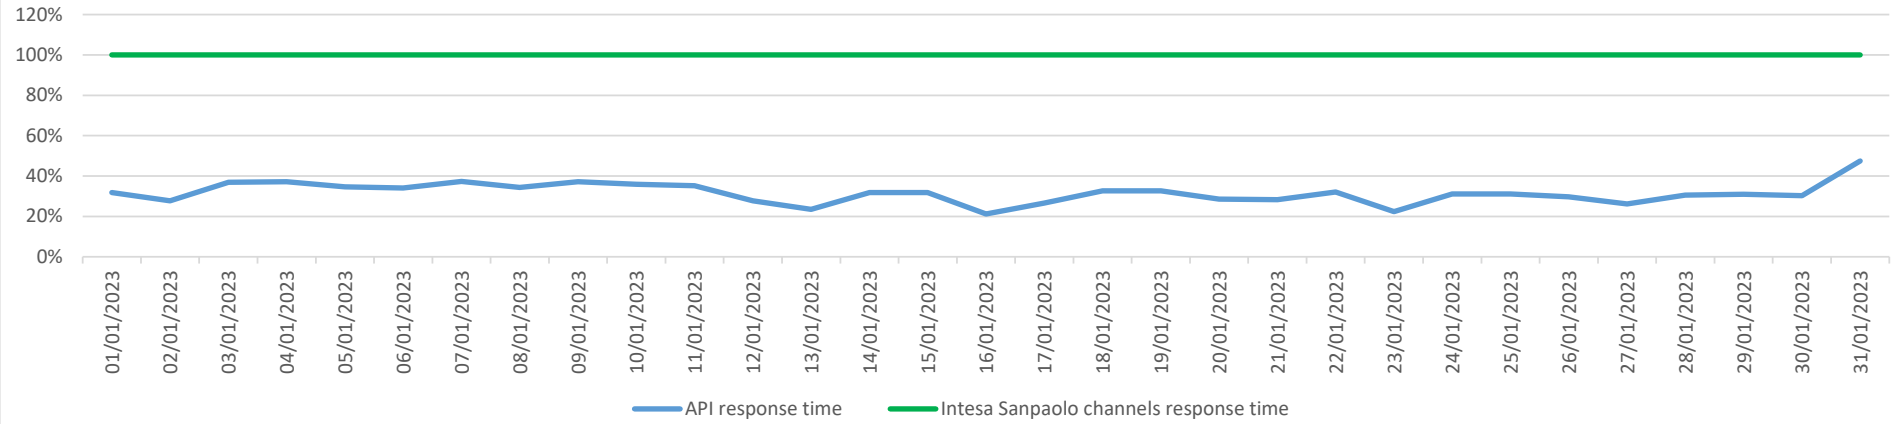

API response time vs Intesa Sanpaolo online channels

API response time vs Intesa Sanpaolo online channels

Account list as January 2023

API response time vs Intesa Sanpaolo online channels

Account list as February 2023