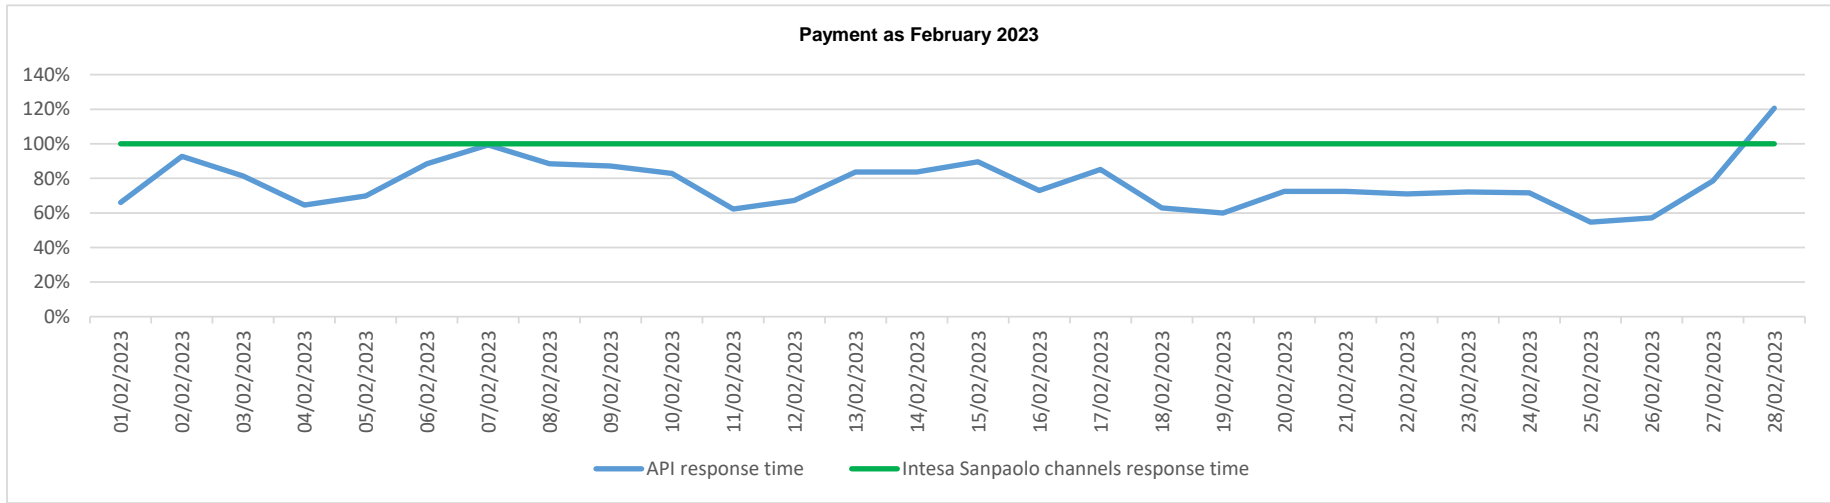

API response time vs Intesa Sanpaolo online channels

API response time vs Intesa Sanpaolo online channels

API response time vs Intesa Sanpaolo online channels

API response time vs Intesa Sanpaolo online channels