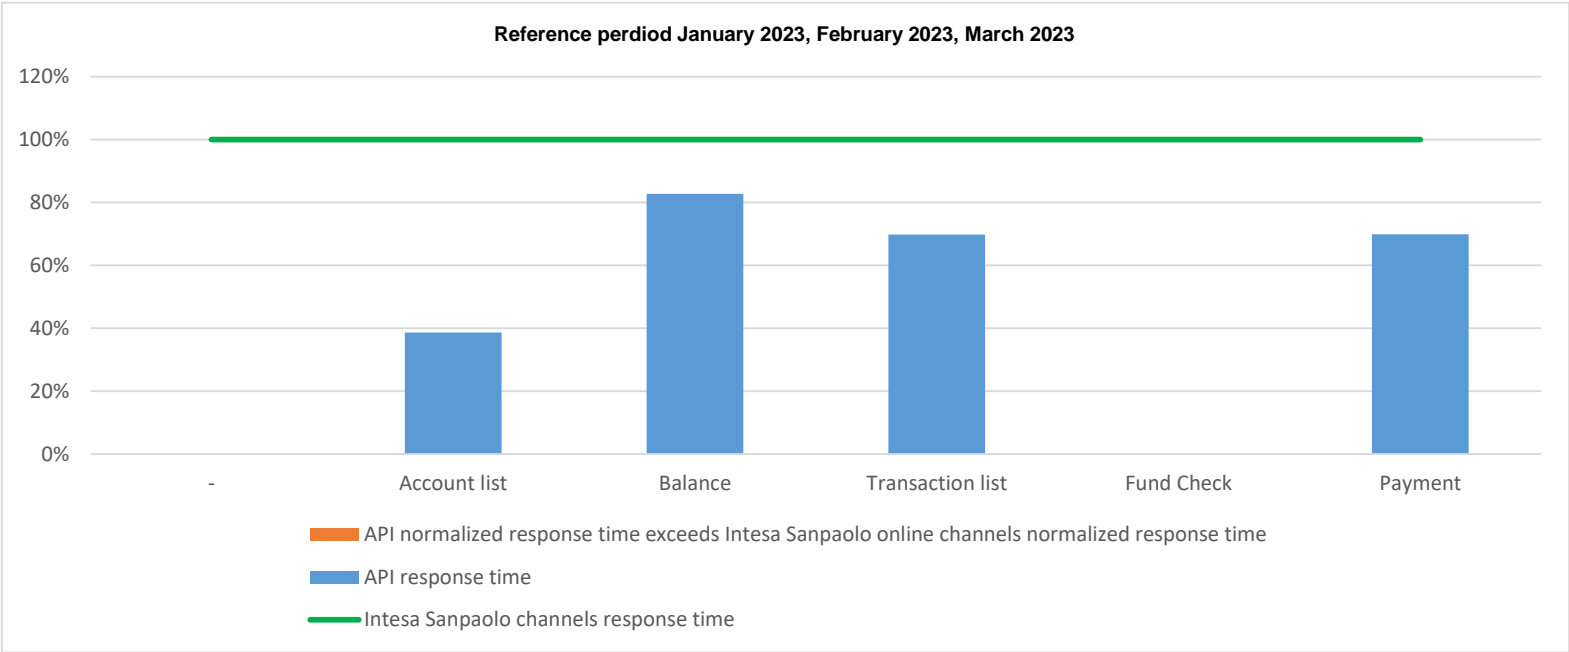

API response time vs Intesa Sanpaolo online channels

API response time vs Intesa Sanpaolo online channels

Account list as January 2023

API response time vs Intesa Sanpaolo online channels

Account list as February 2023

API response time vs Intesa Sanpaolo online channels

Account list as March 2023

API response time vs Intesa Sanpaolo online channels

API response time vs Intesa Sanpaolo online channels

API response time vs Intesa Sanpaolo online channels