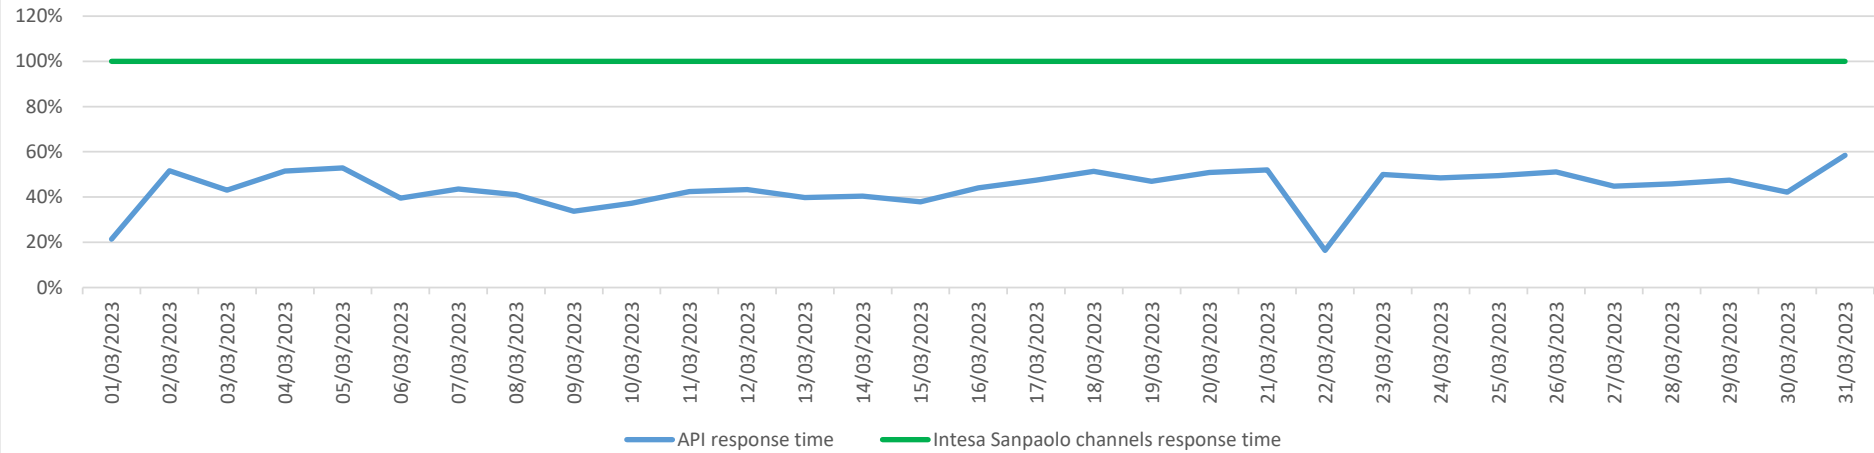

API response time vs Intesa Sanpaolo online channels

Account list as March 2023