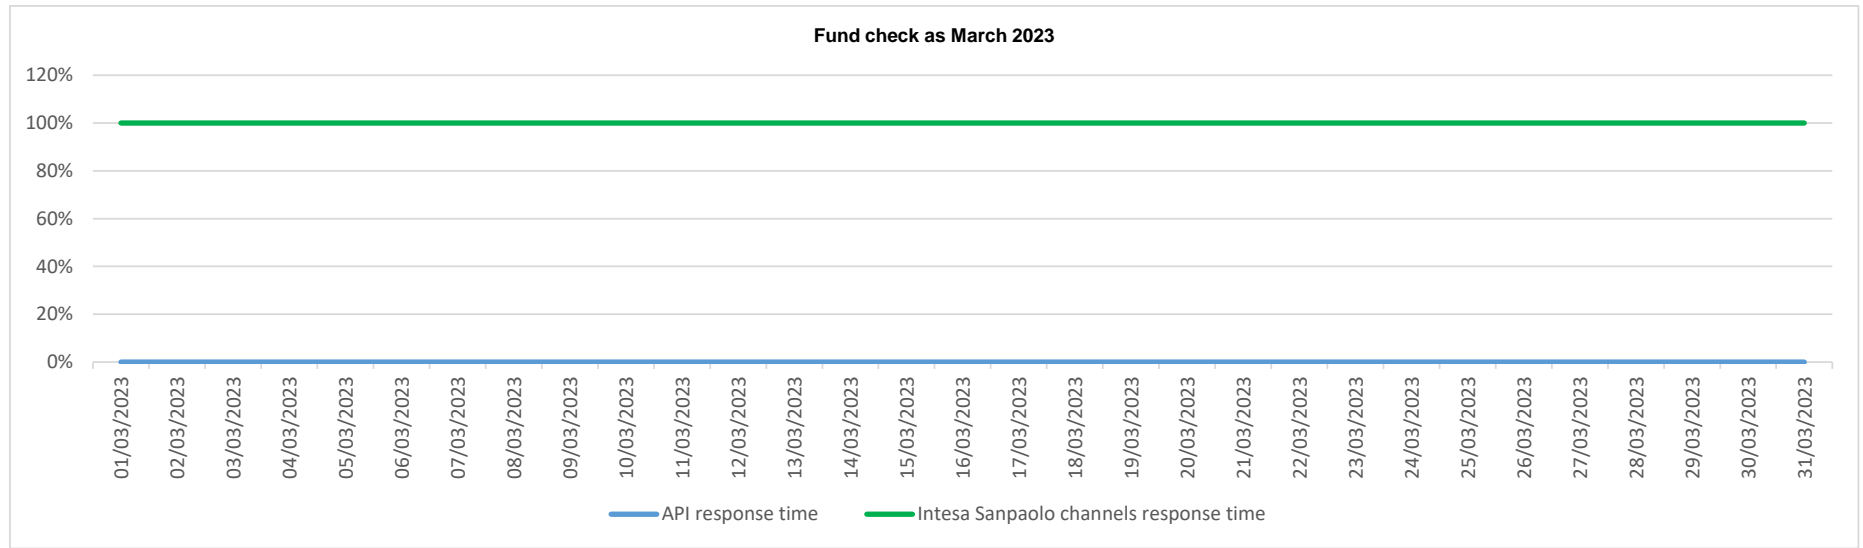

API response time vs Intesa Sanpaolo online channels