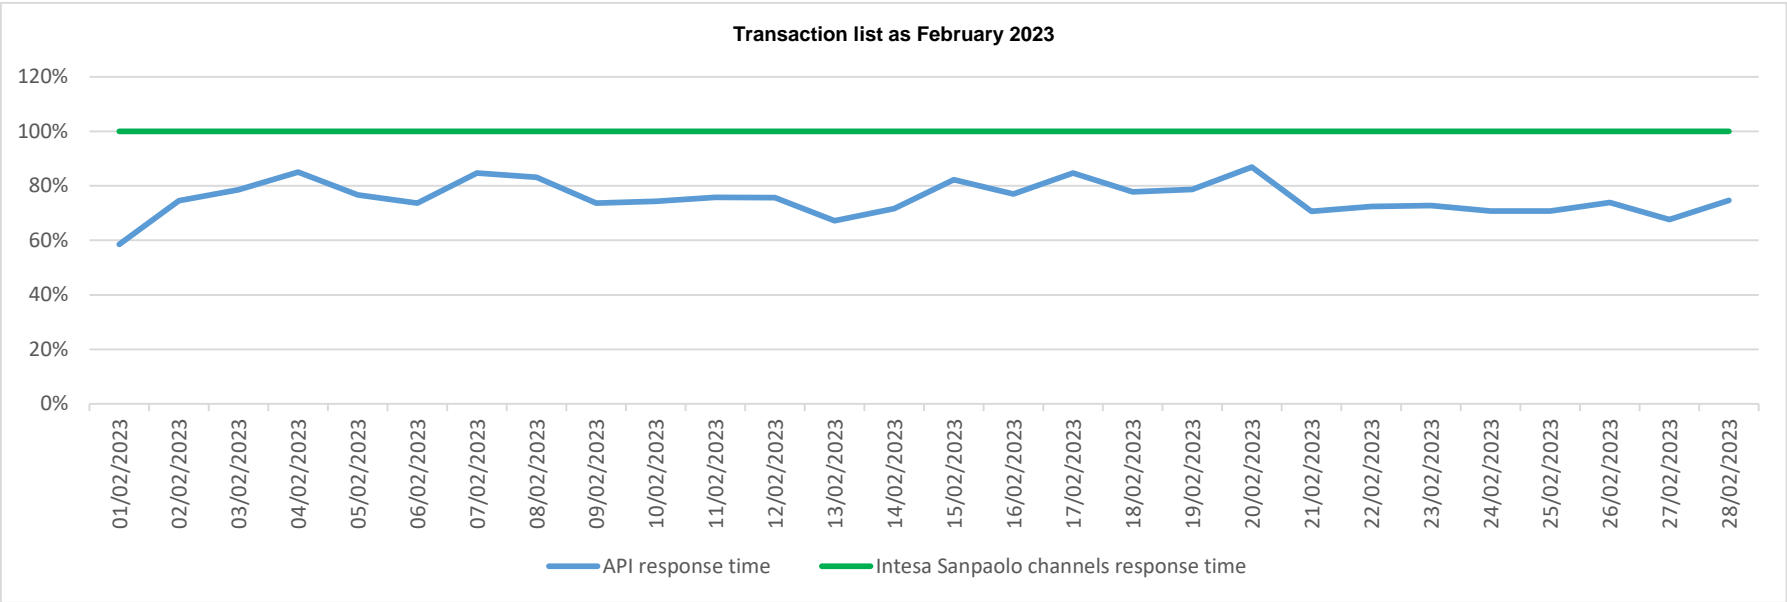

API response time vs Intesa Sanpaolo online channels