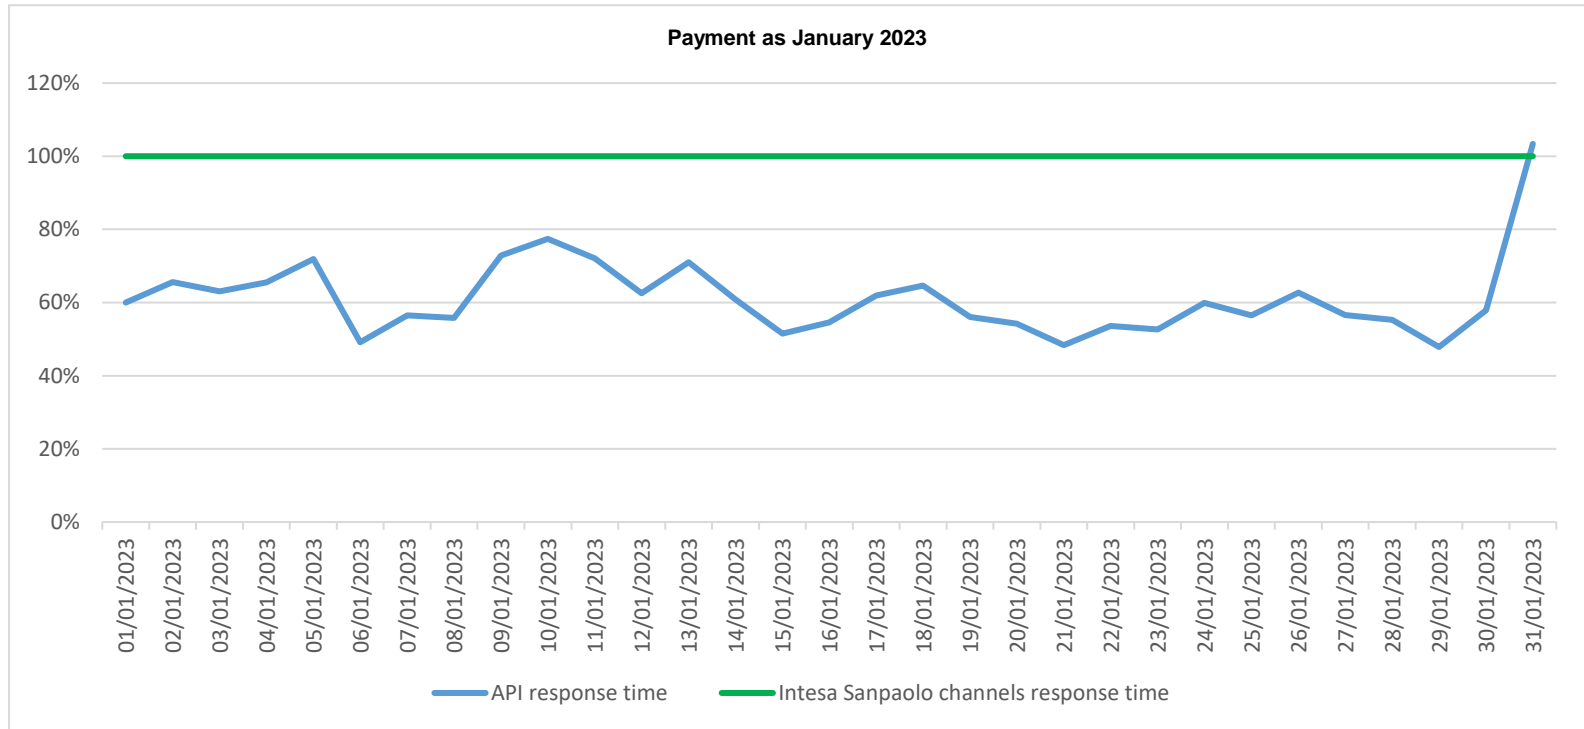

API response time vs Intesa Sanpaolo online channels