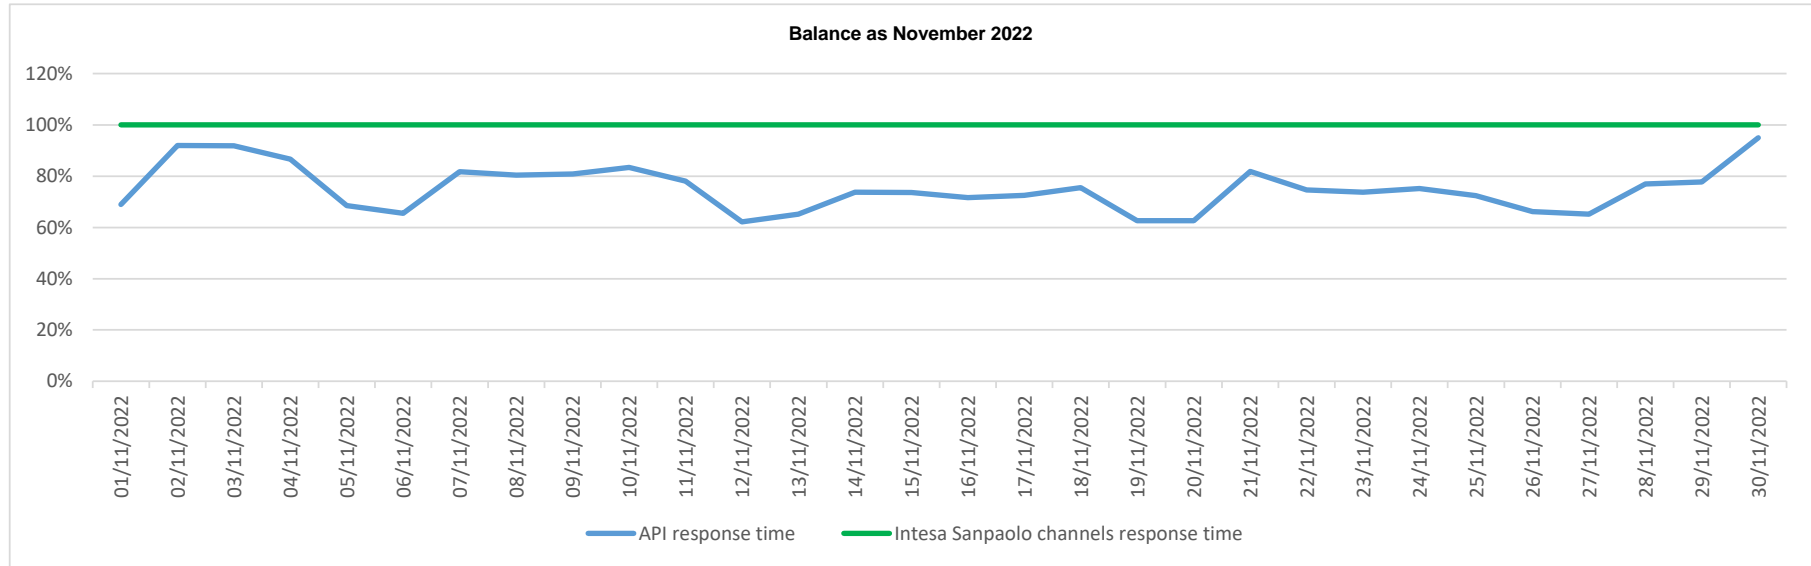

API response time vs Intesa Sanpaolo online channels

Account list as December 2022

API response time vs Intesa Sanpaolo online channels

API response time vs Intesa Sanpaolo online channels

API response time vs Intesa Sanpaolo online channels