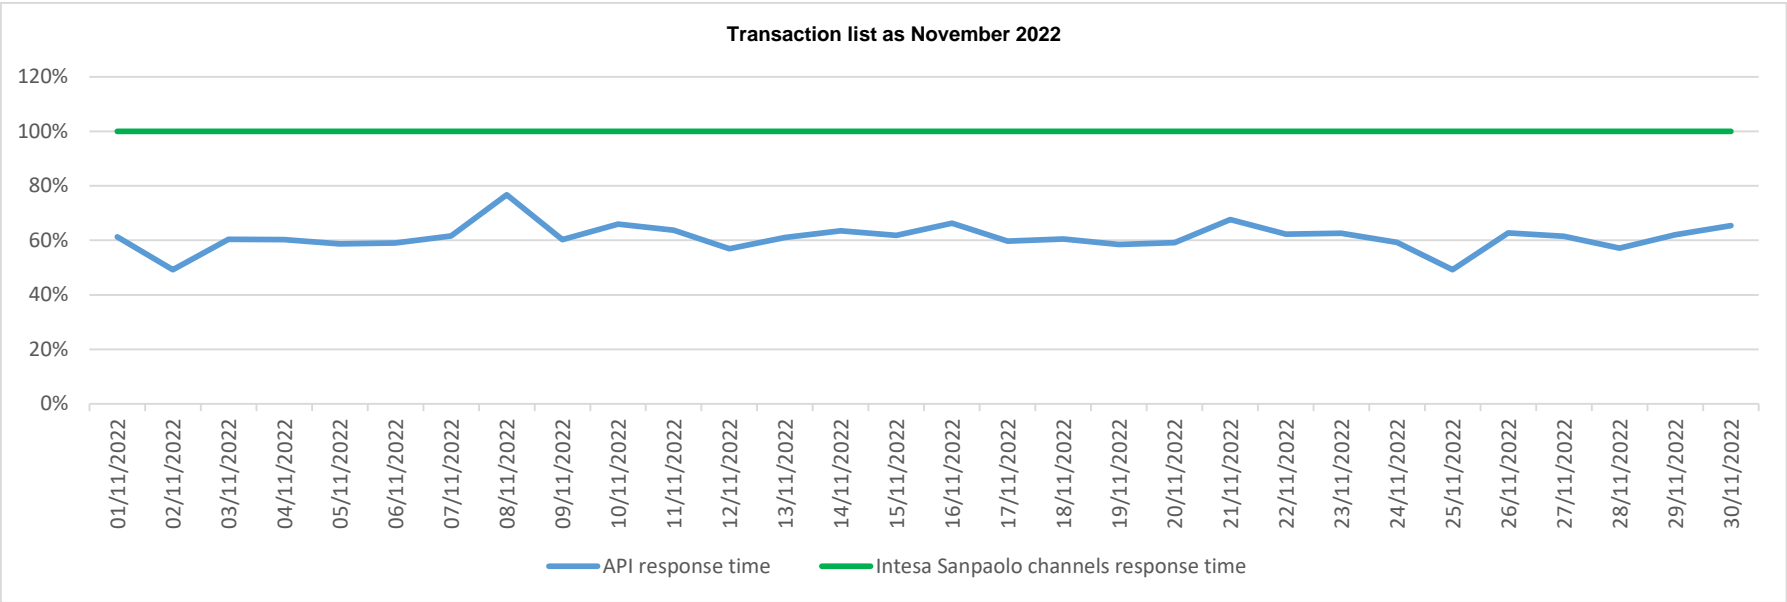

API response time vs Intesa Sanpaolo online channels