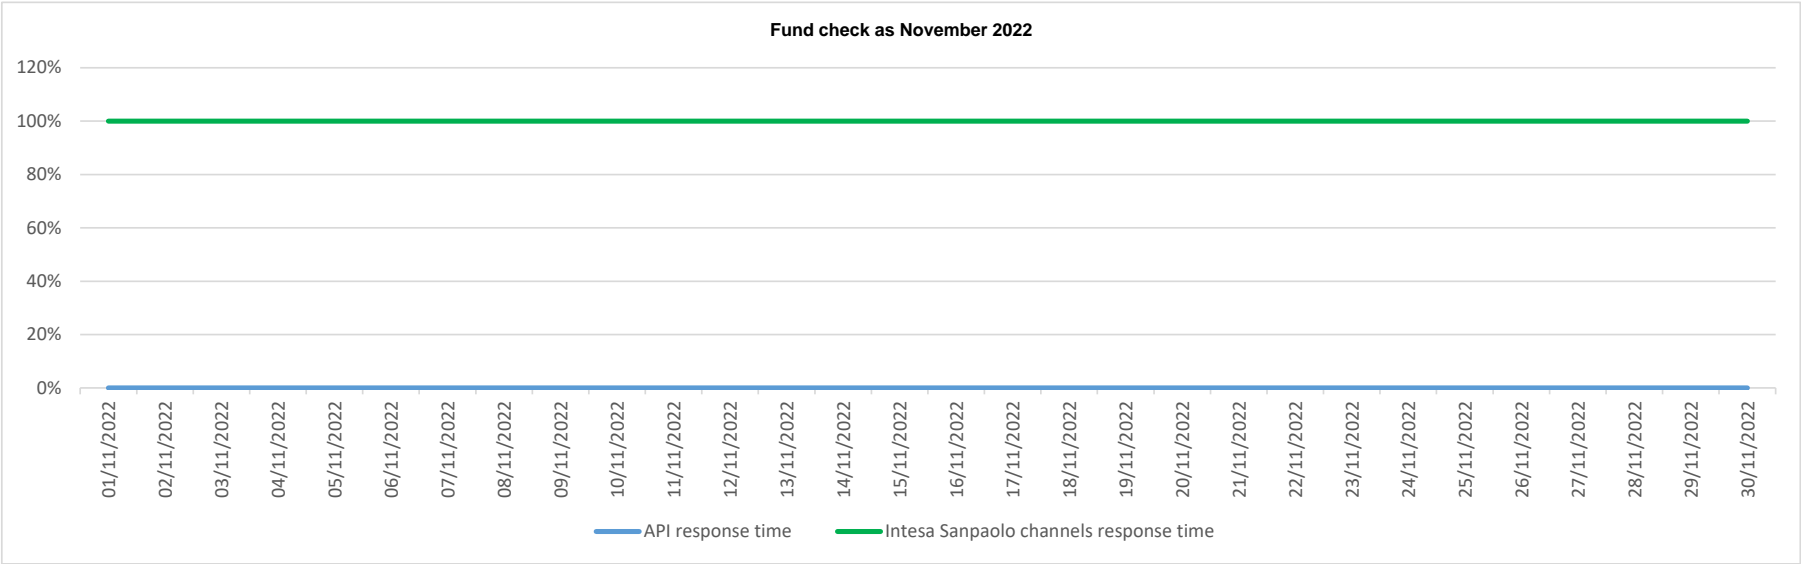

API response time vs Intesa Sanpaolo online channels