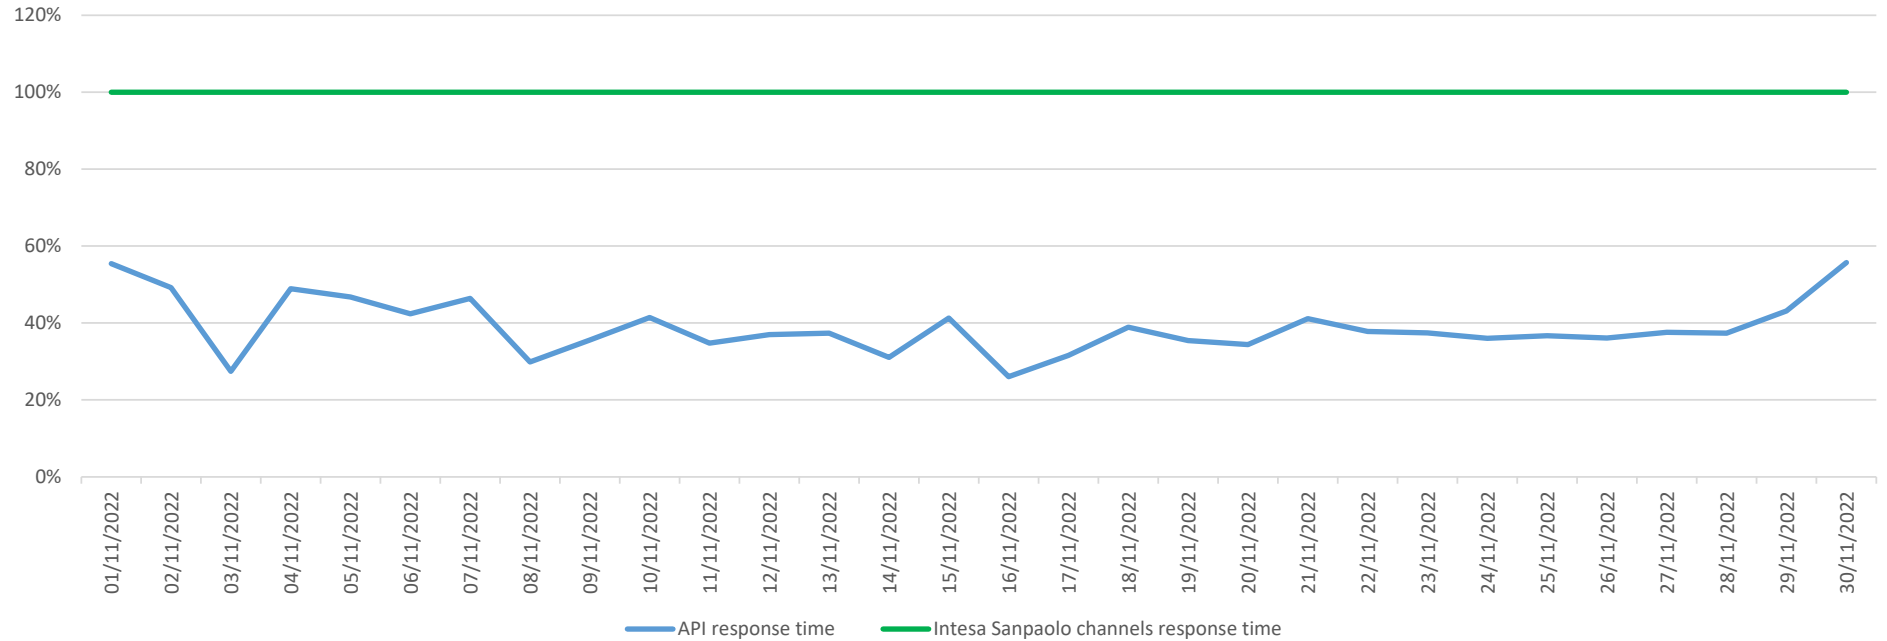

API response time vs Intesa Sanpaolo online channels

API response time vs Intesa Sanpaolo online channels

Account list as October 2022

API response time vs Intesa Sanpaolo online channels

Account list as November 2022