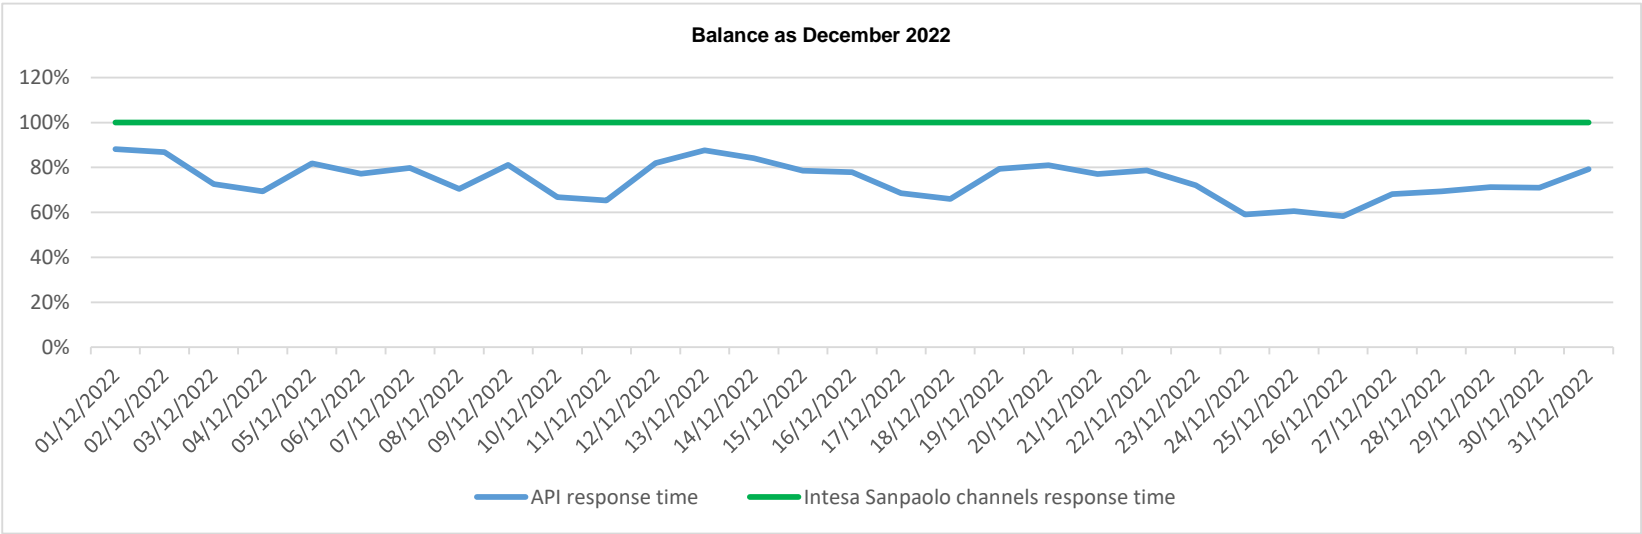

API response time vs Intesa Sanpaolo online channels

Account list as December 2022

API response time vs Intesa Sanpaolo online channels

API response time vs Intesa Sanpaolo online channels

API response time vs Intesa Sanpaolo online channels