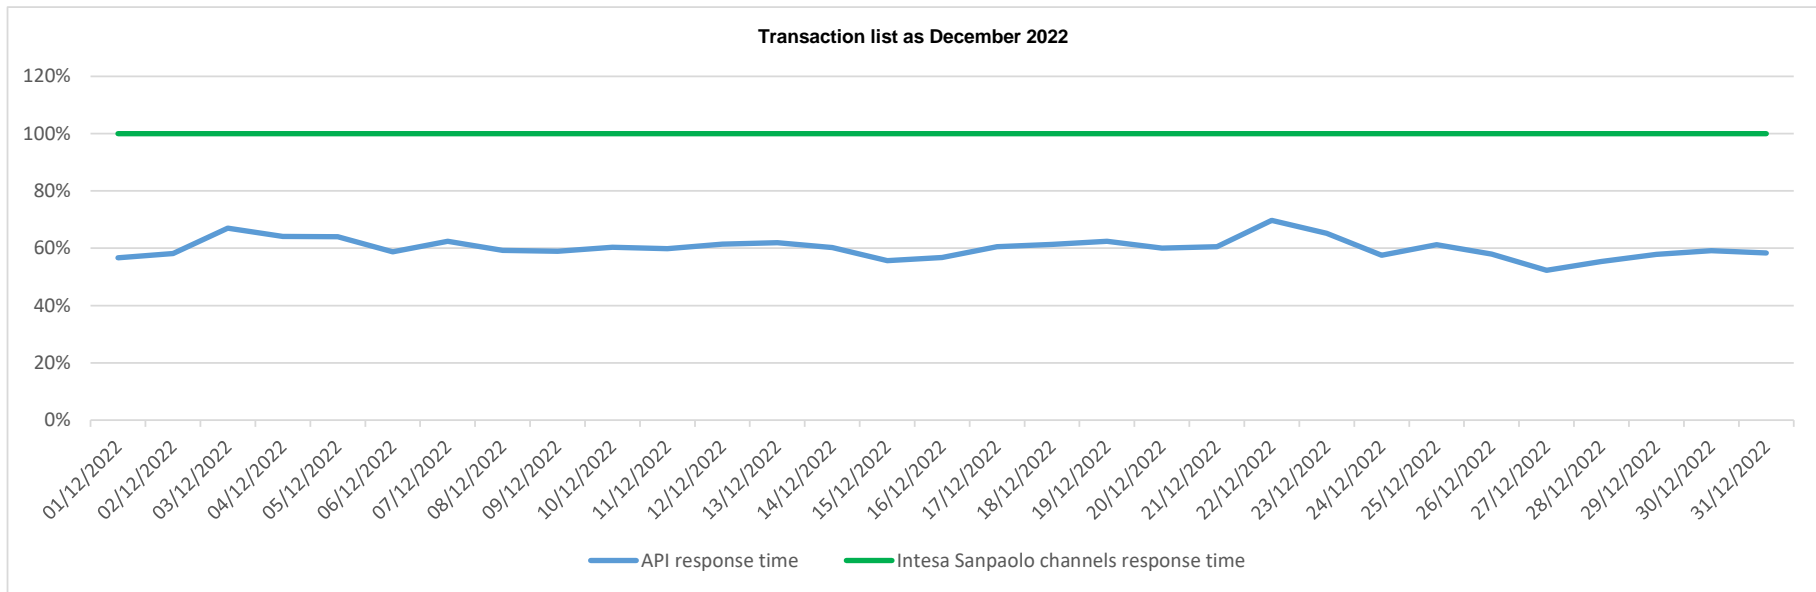

API response time vs Intesa Sanpaolo online channels