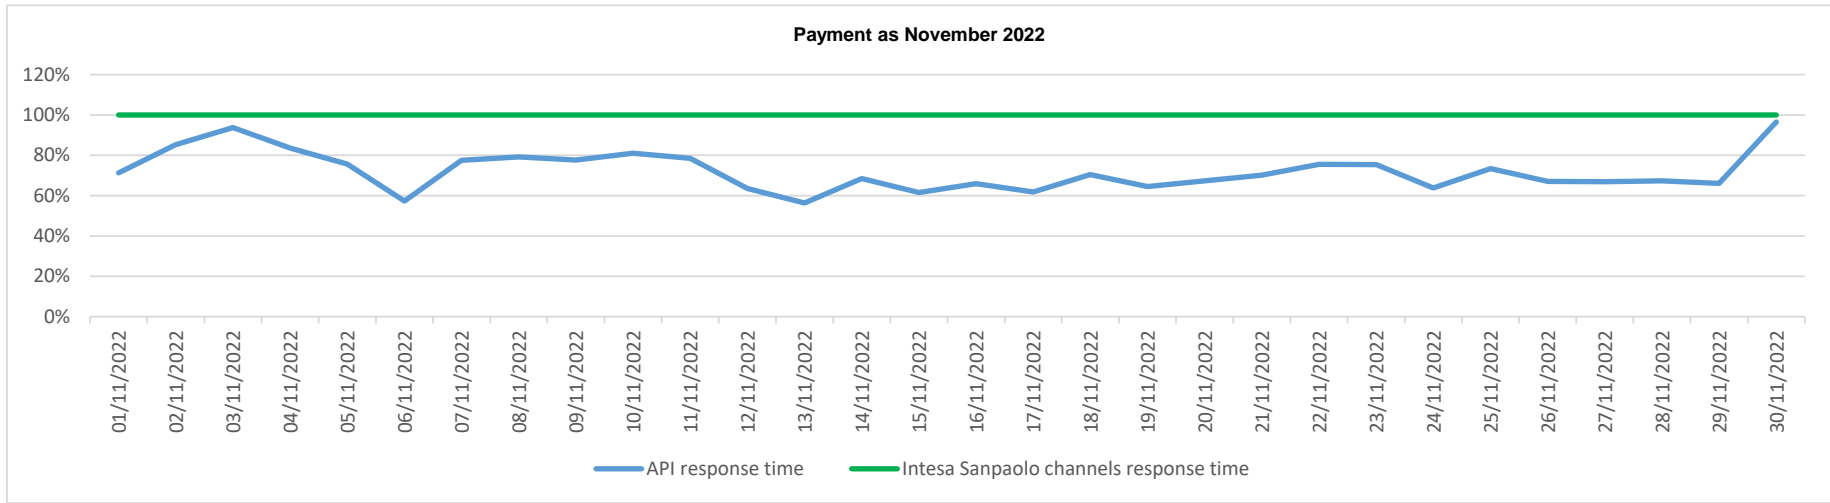

API response time vs Intesa Sanpaolo online channels

API response time vs Intesa Sanpaolo online channels

API response time vs Intesa Sanpaolo online channels

API response time vs Intesa Sanpaolo online channels