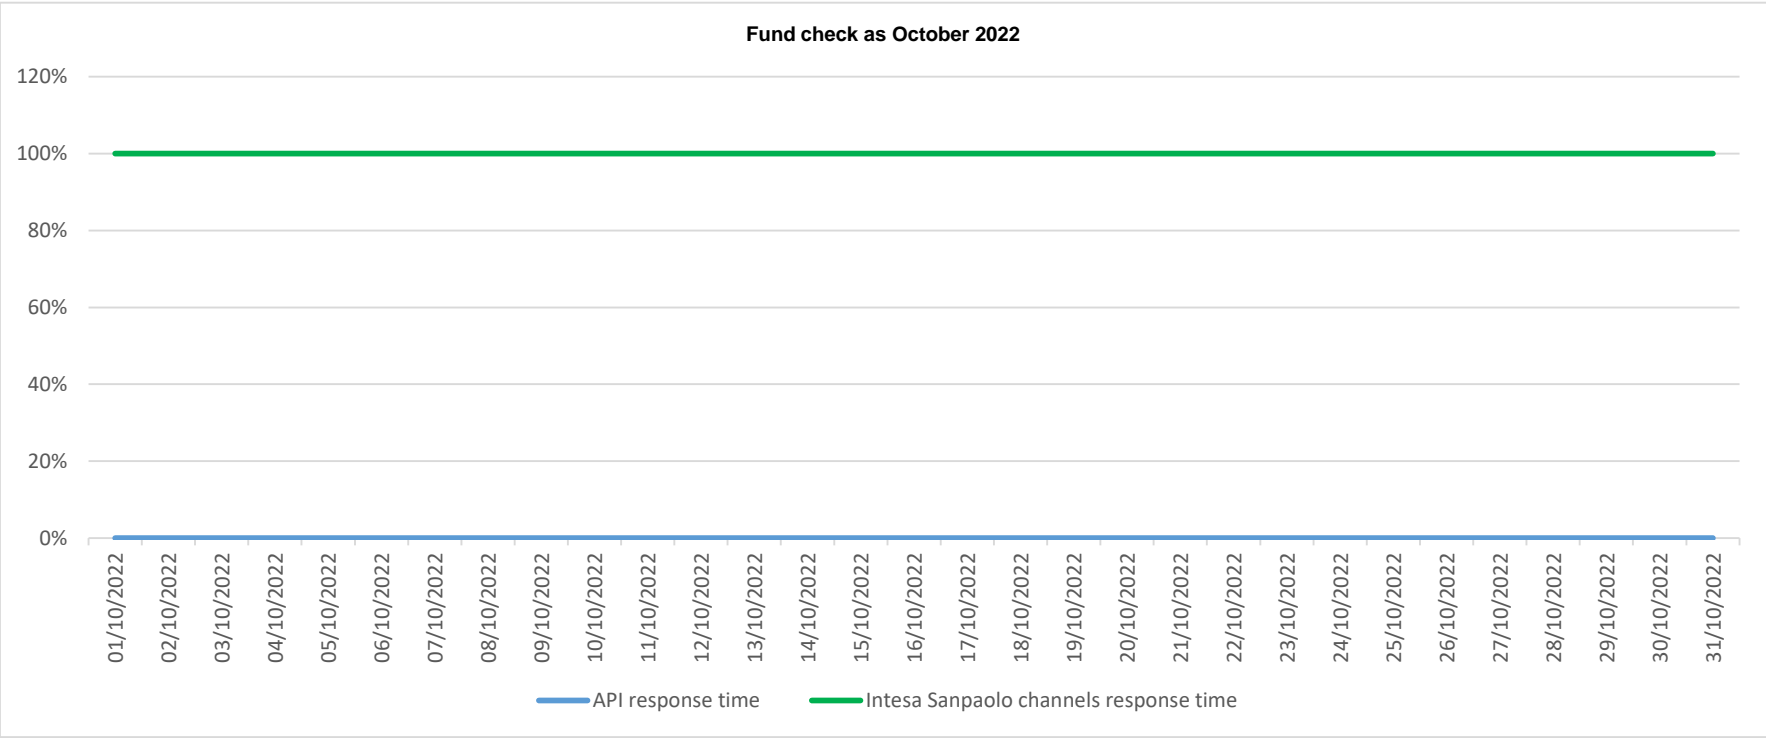

API response time vs Intesa Sanpaolo online channels

API response time vs Intesa Sanpaolo online channels

API response time vs Intesa Sanpaolo online channels

API response time vs Intesa Sanpaolo online channels