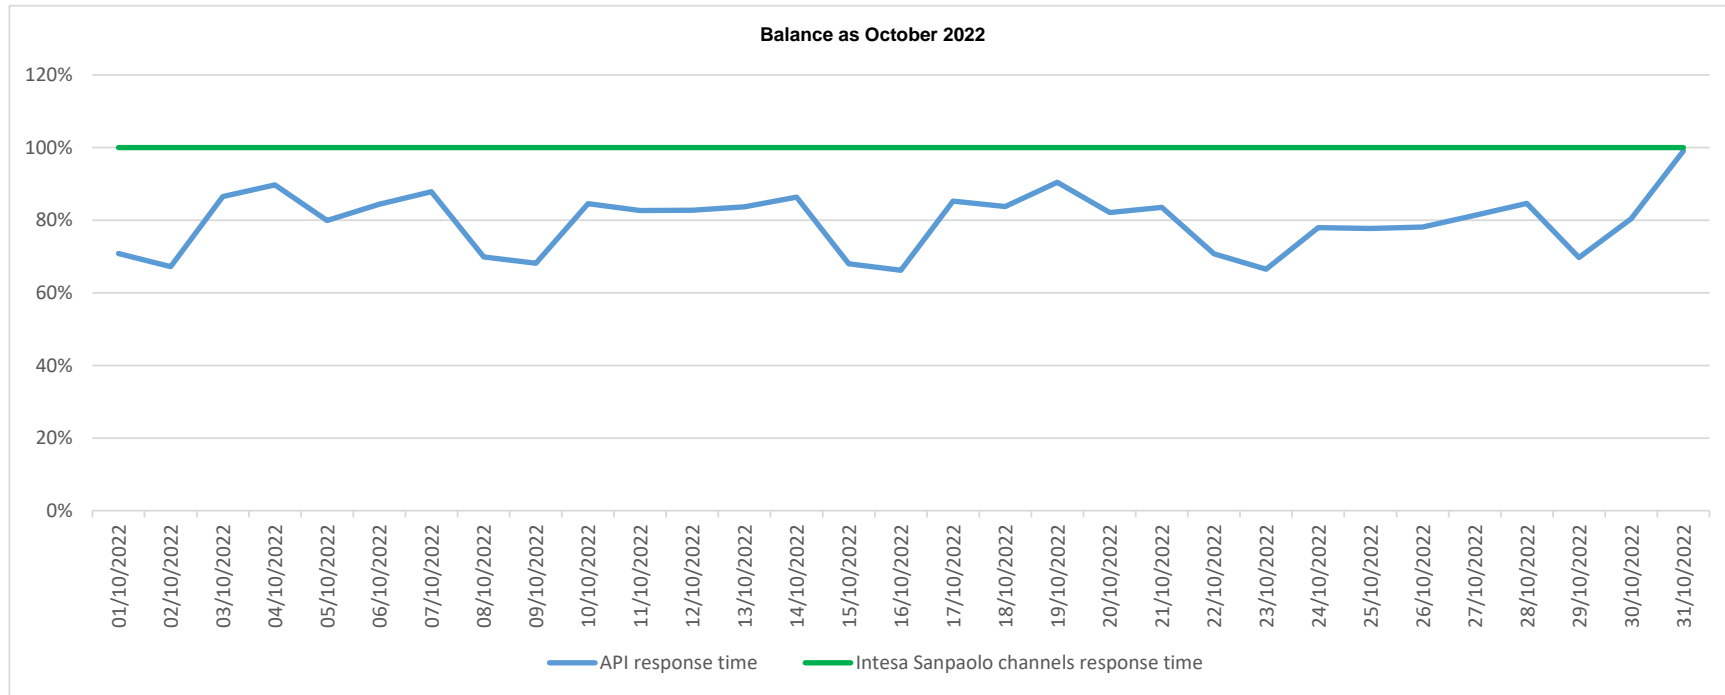

API response time vs Intesa Sanpaolo online channels