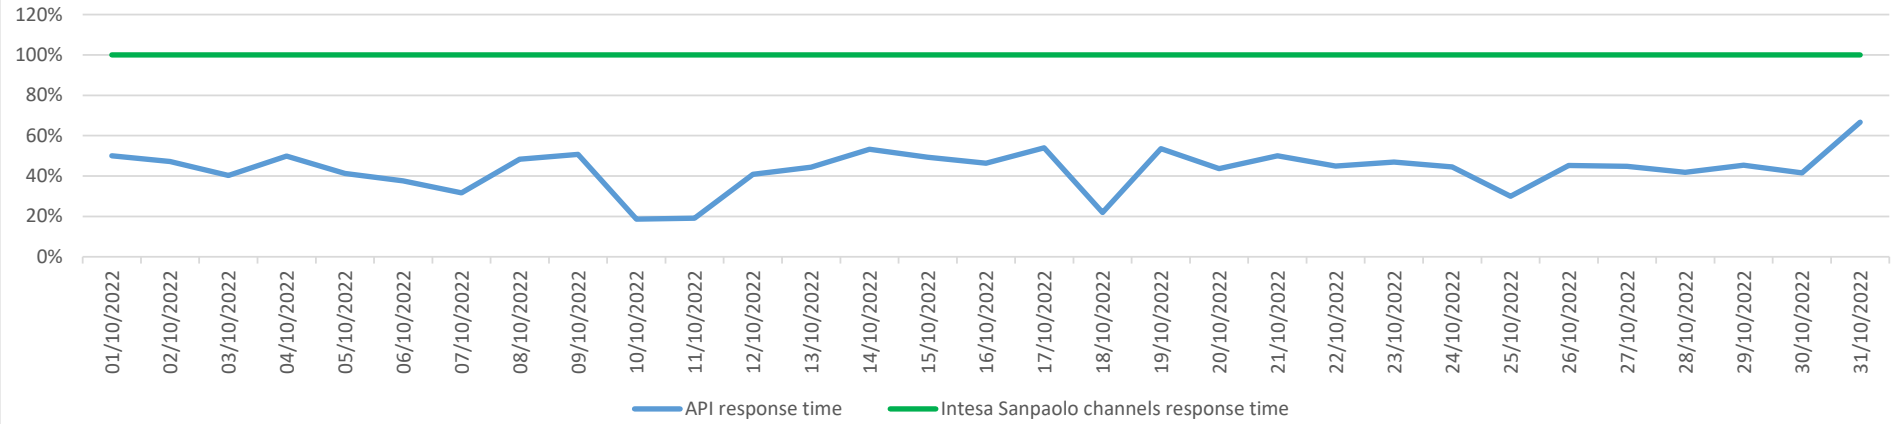

API response time vs Intesa Sanpaolo online channels

API response time vs Intesa Sanpaolo online channels

Account list as October 2022

API response time vs Intesa Sanpaolo online channels

Account list as November 2022