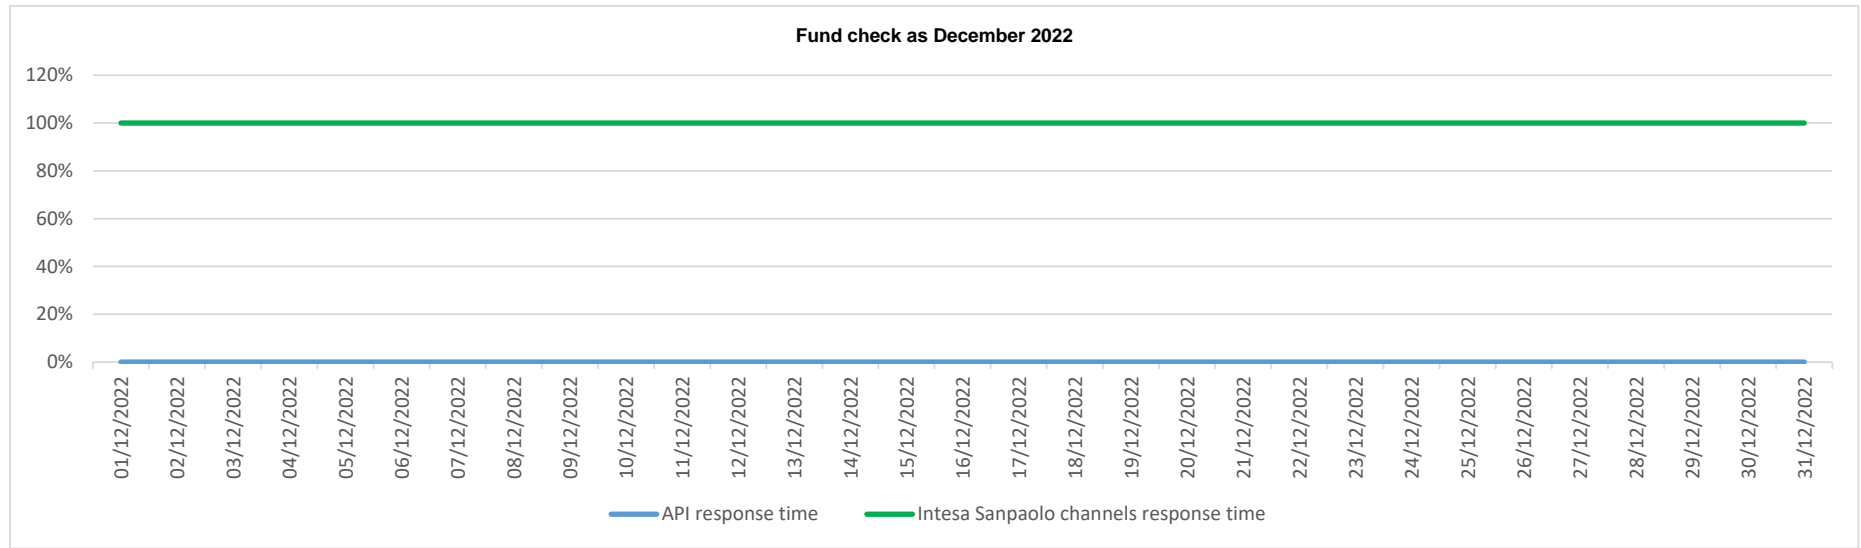

API response time vs Intesa Sanpaolo online channels