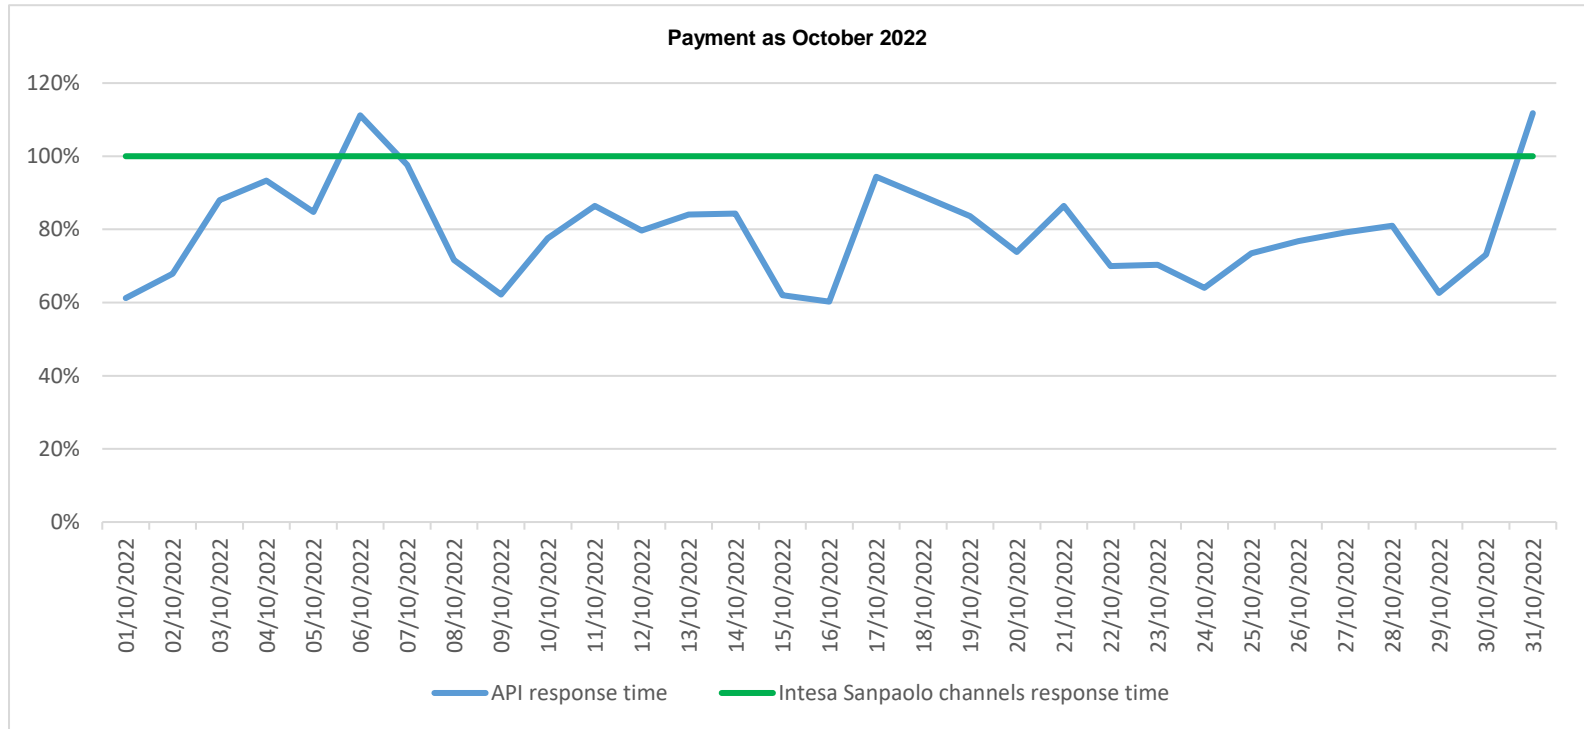

API response time vs Intesa Sanpaolo online channels