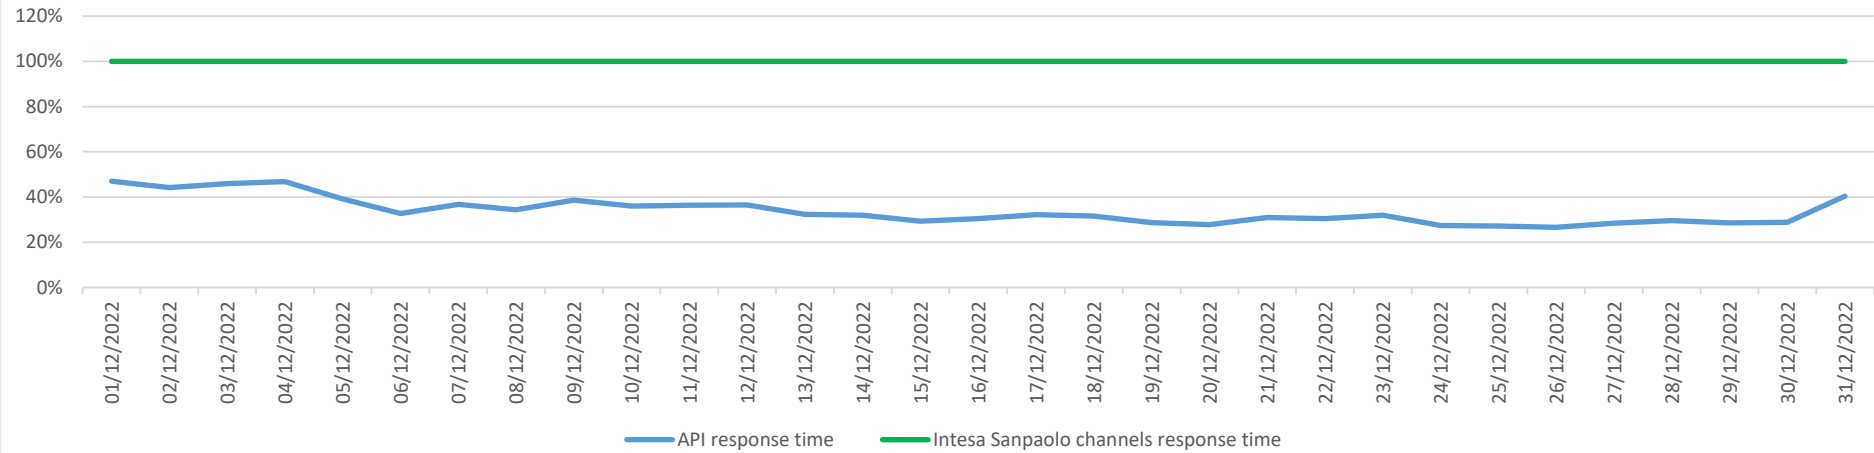

API response time vs Intesa Sanpaolo online channels

Account list as December 2022