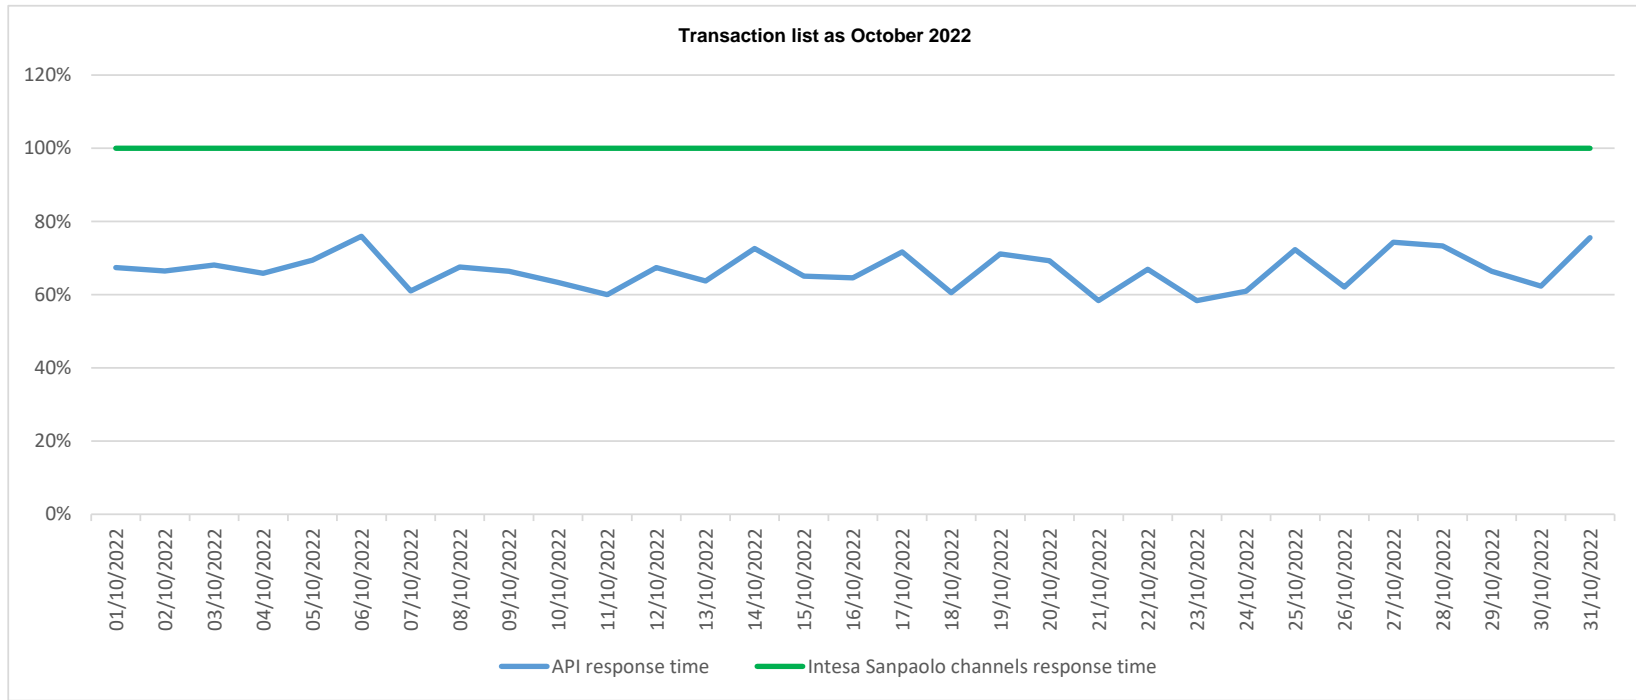

API response time vs Intesa Sanpaolo online channels