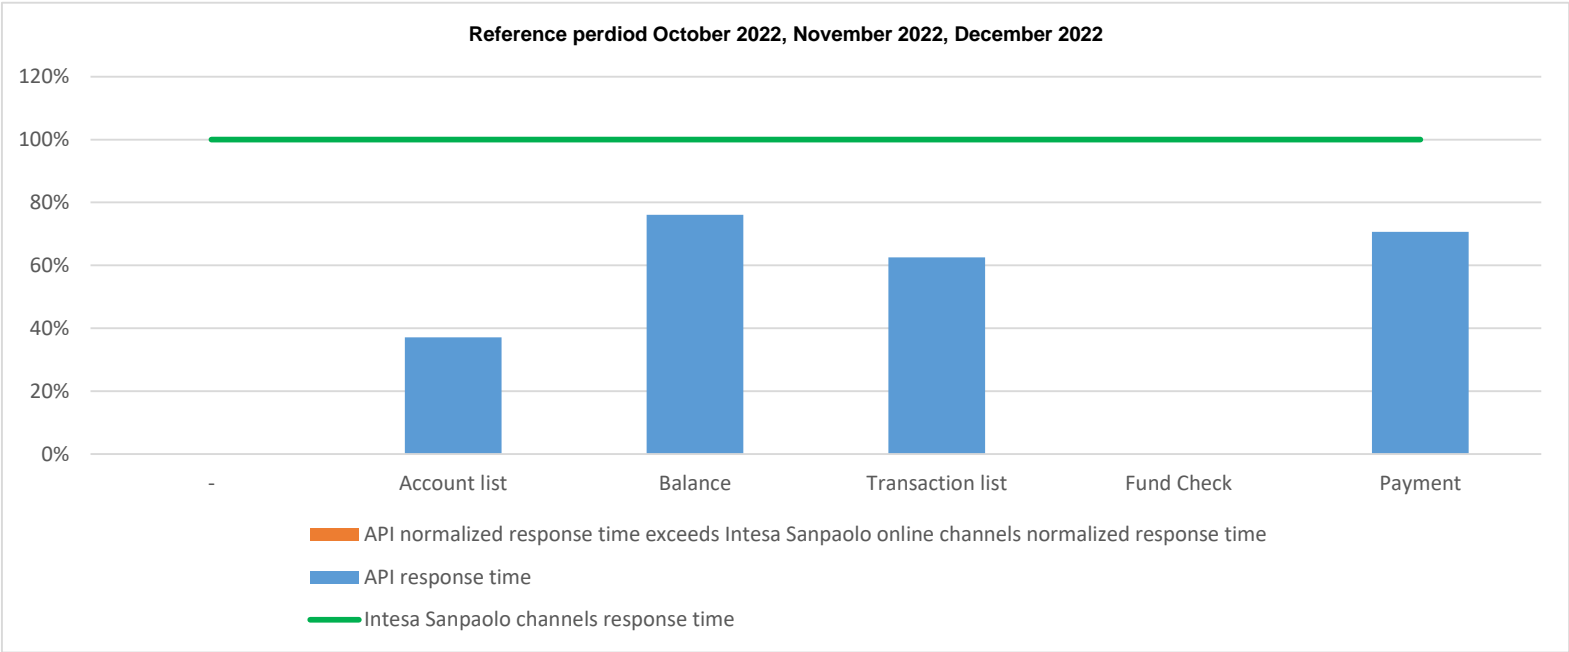

API response time vs Intesa Sanpaolo online channels

API response time vs Intesa Sanpaolo online channels

Account list as October 2022

API response time vs Intesa Sanpaolo online channels

Account list as November 2022

API response time vs Intesa Sanpaolo online channels

Account list as December 2022

API response time vs Intesa Sanpaolo online channels

API response time vs Intesa Sanpaolo online channels

API response time vs Intesa Sanpaolo online channels